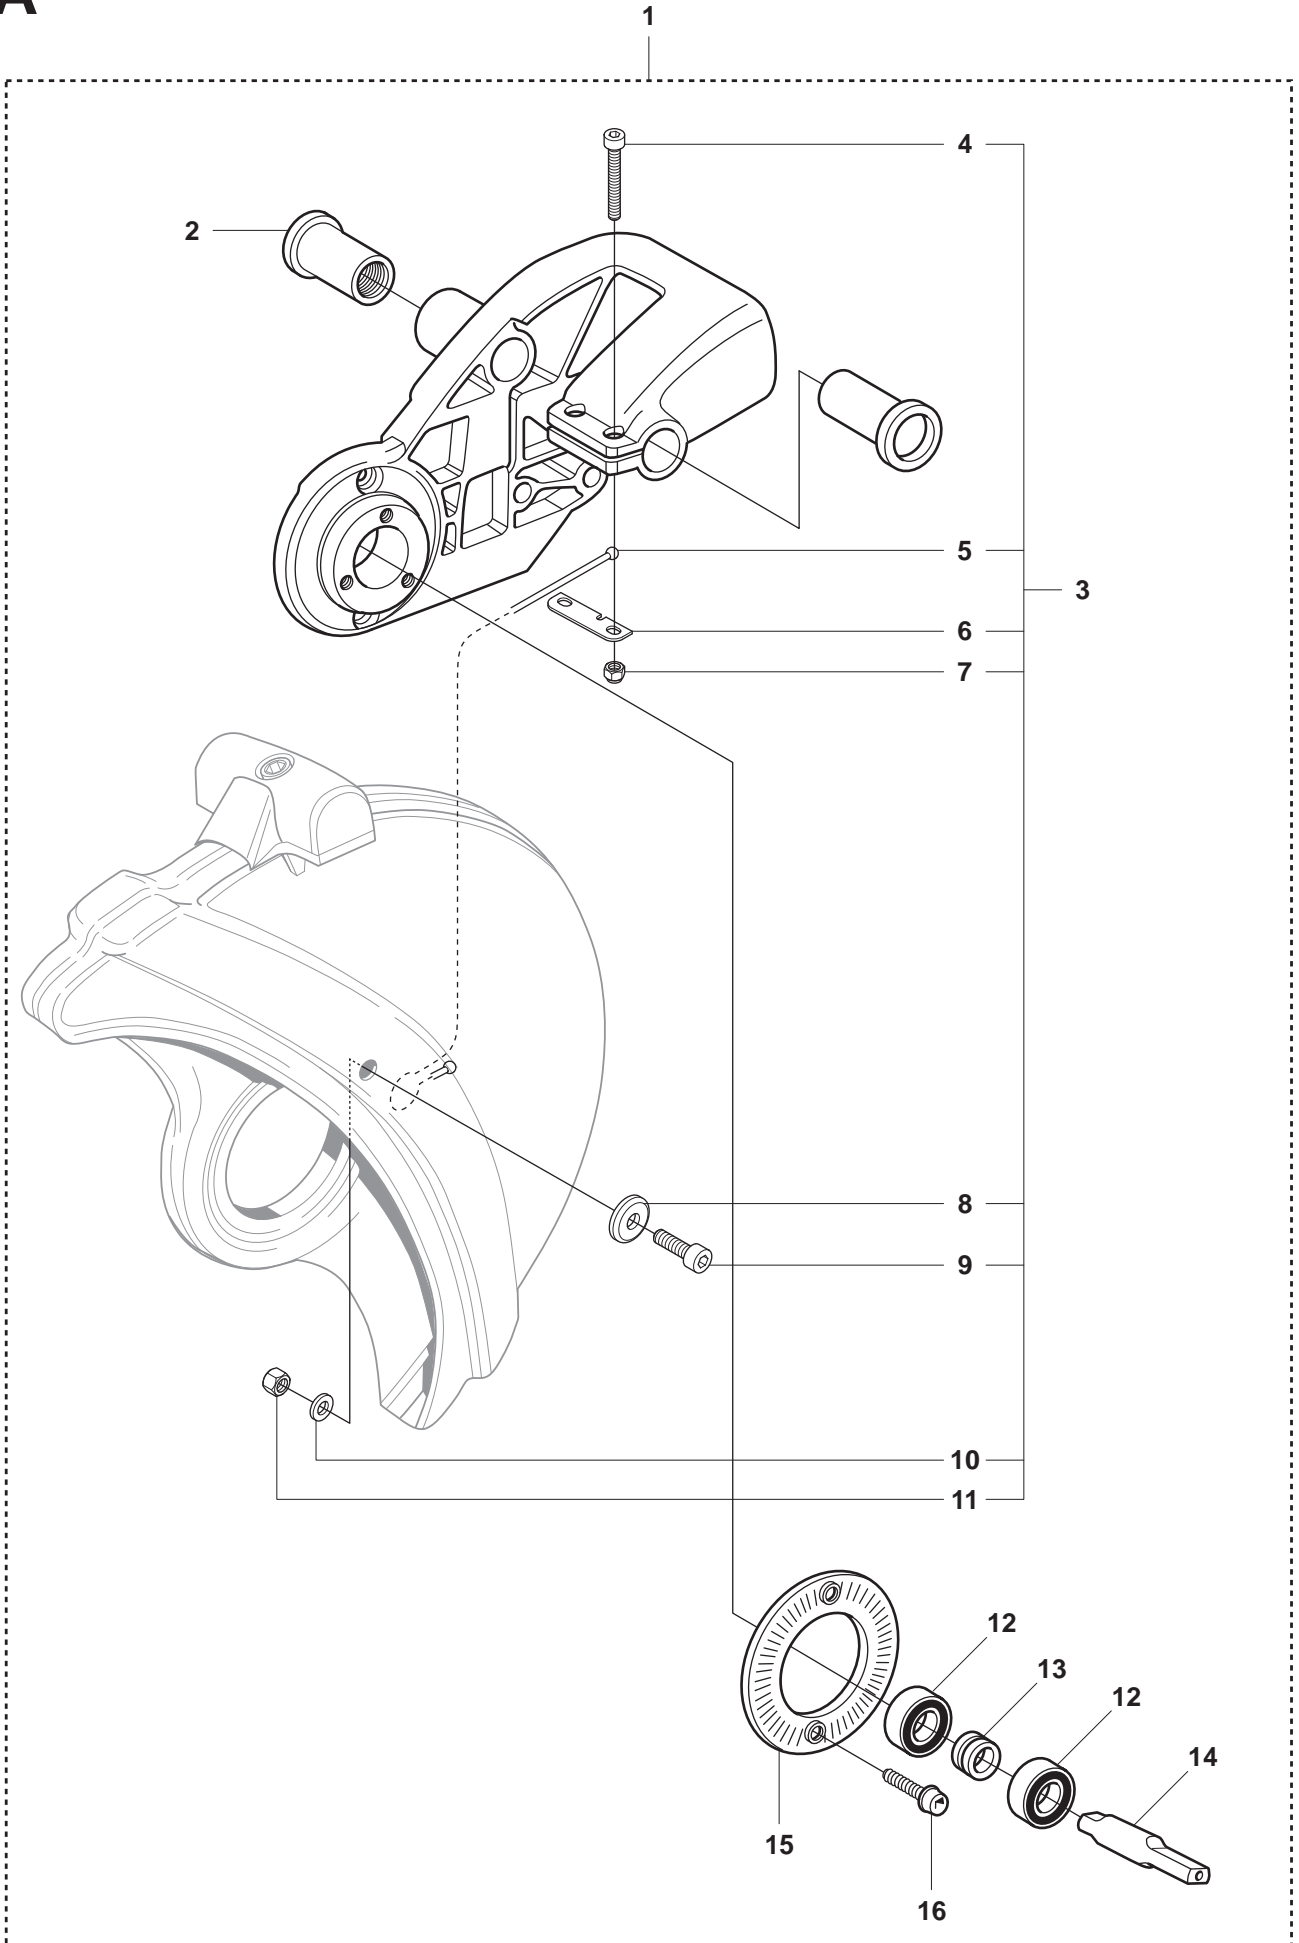

K1250 RAIL 16" (US only)

Reservdelar

Spare parts

Ersatzteile

Pieces de rechange

Piezas de repuesto

Ricambi

Peças sobresselente

A**K1250 16" RAIL (US ONLY)**

US ONLY
K1250 Rail 16"

Pos.	Part No.	Description	Quantity	Notes	New Part
1	544 88 75-05	BEARING HOUSING	1	K1250 Rail 16" US ONLY. Incl. All	
2	506 22 75-01	SLEEVE	2		
3	504 57 96-01	WIRE ASSY	1	Incl. 4 - 11	
4	725 53 33-55	SCREW	2		
5	504 56 80-01	WIRE	1		
6	504 56 81-01	BRACKET	2		
7	732 21 14-01	NUT	2		
8	504 56 82-01	BRACKET	1		
9	725 54 50-01	SCREW	1		
10	503 23 01-01	WASHER	1		
11	503 22 21-02	NUT	1		
12	503 25 21-01	BALL BEARING	2		
13	506 07 08-01	SPACING SLEEVE	1		
14	506 29 83-63	SHAFT	1		
15	506 28 84-01	SCREEN PATTERN FLANG	1		
16	503 20 07-12	SCREW	2		