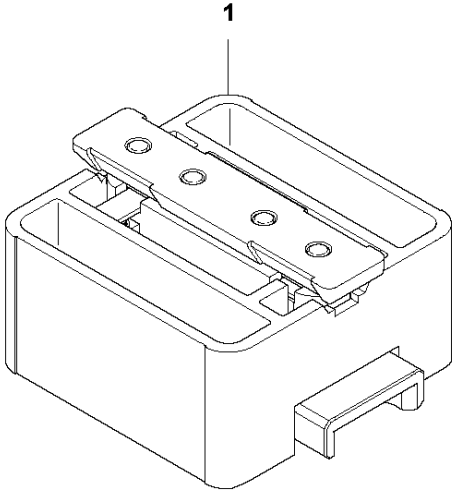

SPARE PARTS LIST

ACCESSORIES AND TOOLS

DRILL MOTOR ACCESSORIES, 13-sep

A QUICK ATTACHMENT

ATTACHMENTS

DRILL MOTOR ACCESSORIES, 13-sep

Ref	Part No	Description	Remark	QTY	KIT
1	579 50 10-01	SPACER PLATE		1	
2	586 87 99-01	SPACER		1	
3	732 25 18-01	HEXAGON LOCKING NUT		4	2