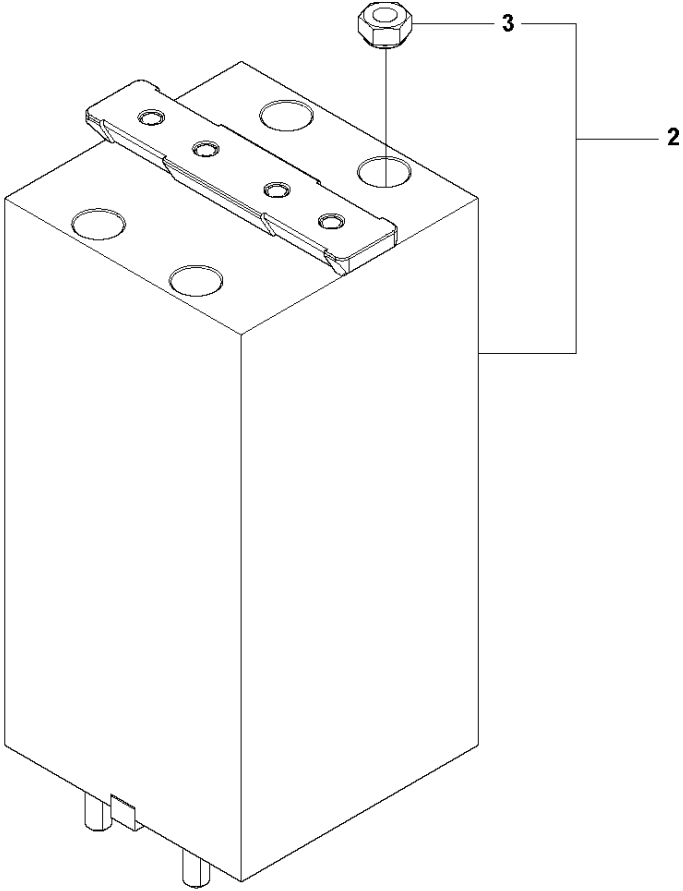

SPARE PARTS LIST

ACCESSORIES AND TOOLS

DRILL MOTOR ACCESSORIES, 13-sep

A QUICK ATTACHMENT

ATTACHMENTS

DRILL MOTOR ACCESSORIES, 13-sep

Ref	Part No	Description	Remark	QTY	KIT
1	579 50 10-01	SPACER PLATE		1	
2	586 87 99-01	SPACER		1	
3	732 25 18-01	HEXAGON LOCKING NUT		4	2