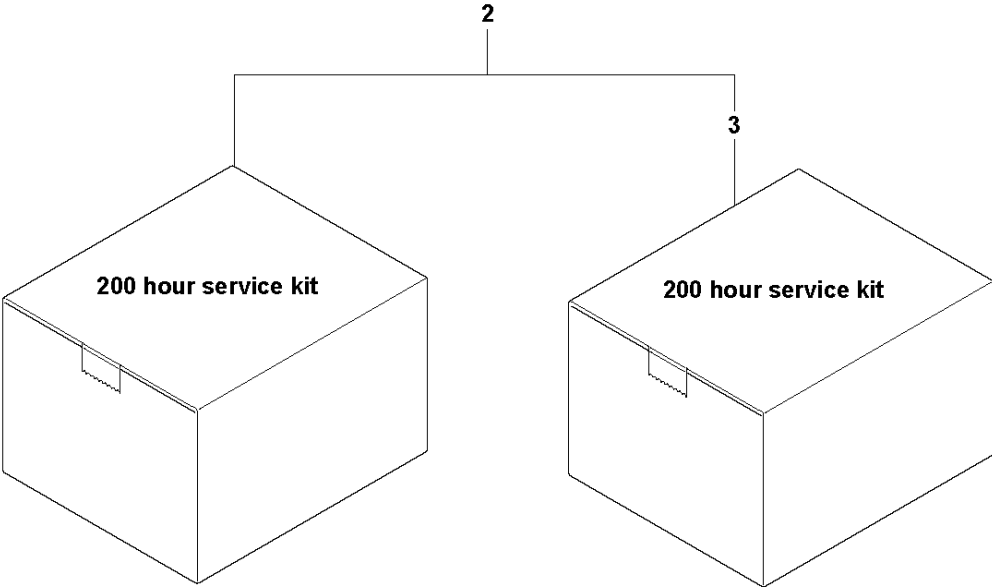

SPARE PARTS LIST

WALL SAWS

WS440, 2019-09

SERVICE KITS

SERVICE KIT

WS440, 2019-09

Ref	Part No	Description	Remark	QTY	KIT
1	587 85 69-01	SERVICE PARTS SYSTEM		1	
2	587 85 71-01	SERVICE PARTS SYSTEM		1	
3	587 85 69-02	SERVICE PARTS SYSTEM		1	2