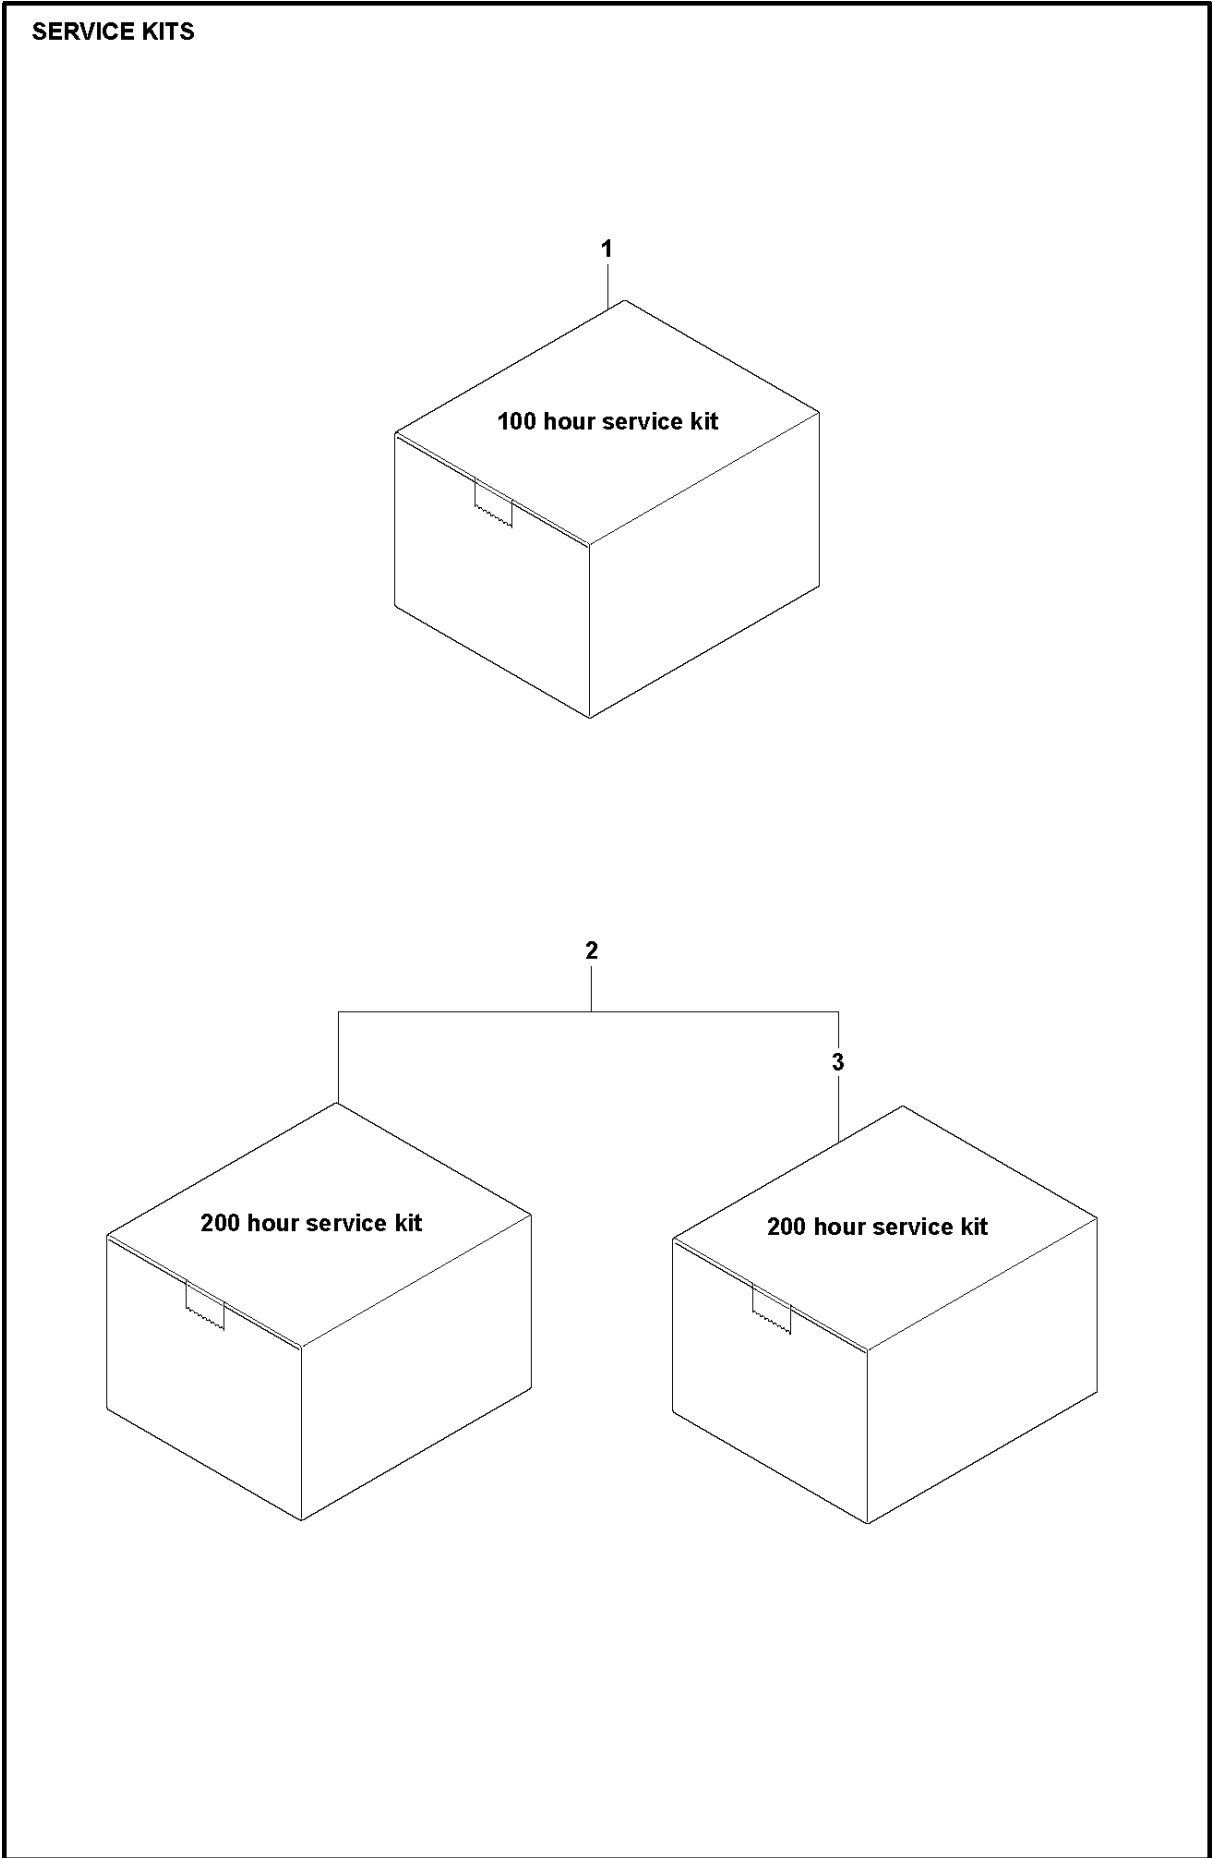

# SPARE PARTS LIST

WALL SAWS

WS482, 2019-09

SERVICE KIT

WS482, 2019-09

Ref	Part No	Description	Remark	QTY	KIT
1	587 85 69-01	SERVICE PARTS SYSTEM		1	
2	587 85 71-01	SERVICE PARTS SYSTEM		1	
3	587 85 69-02	SERVICE PARTS SYSTEM		1	2