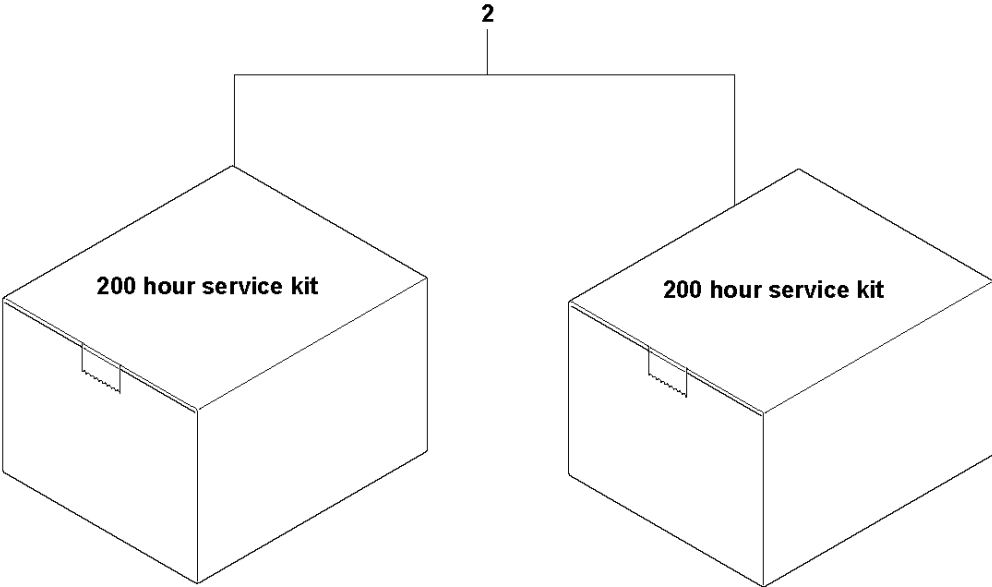

SPARE PARTS LIST

WALL SAWS

WS482, 2020-02

B WS SERVICE KIT
SERVICE KIT - WS482

SERVICE KIT

WS482, 2020-02

Ref	Part No	Description	Remark	QTY KIT
1	587 85 69-01	SERVICE PARTS SYSTEM		1
2	587 85 71-01	SERVICE PARTS SYSTEM		1