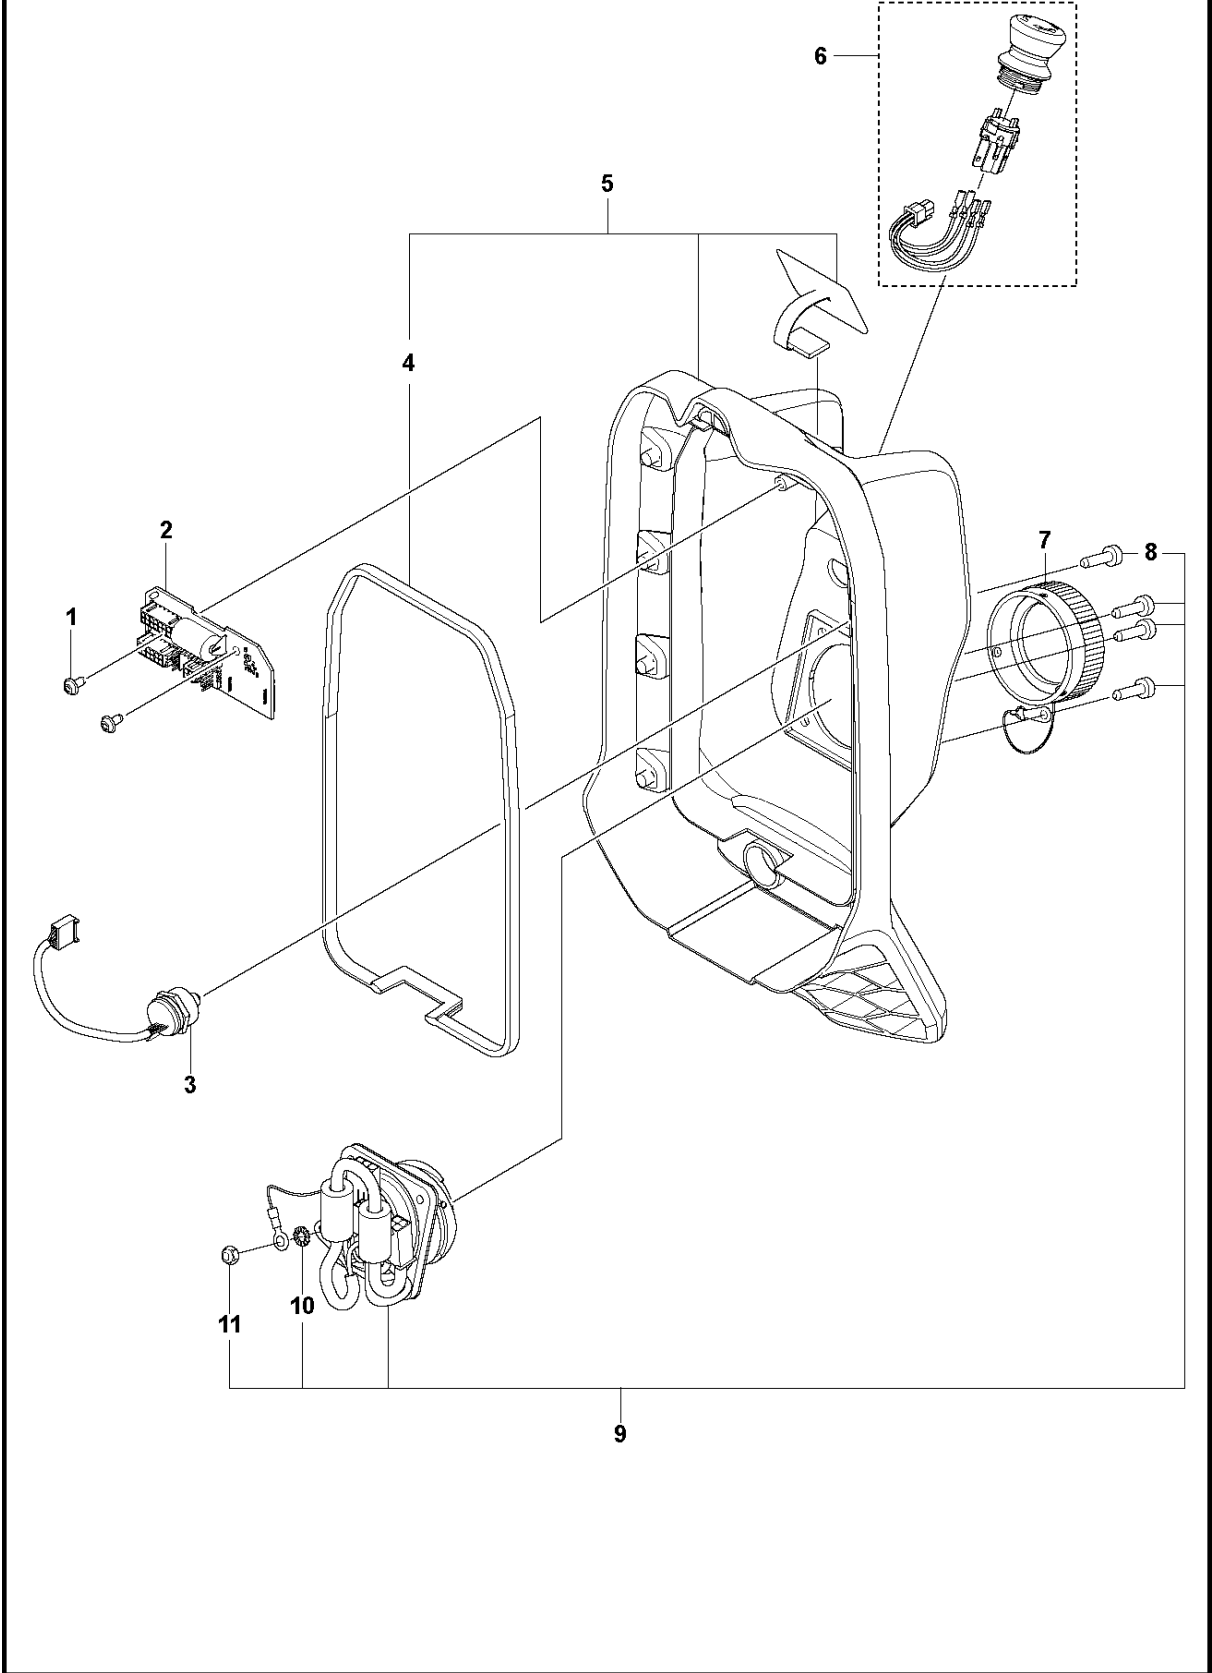

SPARE PARTS LIST

POWER PACKS

PP 70, 2020-04

A PP 70
COVER

Ref	Part No	Description	Remark	QTY KIT
1	593 27 03-01	CABLE		1
2	593 25 47-01	COVER		1
3	593 26 14-01	PAD		1
4	597 86 41-01	BUTTON ASSY		1
5	597 86 42-01	BODY ASSY		1
6	593 25 86-01	SEALING		1
7	593 30 67-01	CIRCUIT BREAKER		1
8	597 86 40-01	BRACKET		1
9	597 86 44-01	CABLE ASSY		1
10	597 86 39-01	KNOB ASSY		1
11	503 21 53-20	SCREW ITXSCM		14

B PP 70
COVER, REAR

Ref	Part No	Description	Remark	QTY KIT
1	596 33 11-01	SCREW		2
2	593 29 62-01	PRINTED CIRCUIT ASSY		1
3	586146603	TBD		1
4	593 25 86-02	SEALING		1
5	597 86 36-01	BODY ASSY		1
6	597 86 39-01	KNOB ASSY		1
7	593 36 08-01	CABLE ASSY		1
8	503 21 53-20	SCREW ITXSCM		4
9	597 86 37-01	CABLE ASSY		1
10	735 21 46-01	LOCKWASHER		2
11	732 21 14-01	LOCK NUT		1

D PP 70
ELECTRICAL

Ref	Part No	Description	Remark	QTY KIT
1	503 21 53-20	SCREW ITXSCM		16
2	596 45 17-01	WATER CONNECTOR		1
3	725 52 87-01	SCREW IHSCM		2
4	734 11 47-41	WASHER		2
5	593 25 50-01	SEALING		1
6	544 07 74-01	SCREW		2
7	596 40 37-01	CHASSIS		1
8	593 25 72-01	HANDLE ASSY		1
9	597 86 46-01	ELECTRICAL SYSTEM		1
10	597 90 92-01	RIVET		9
11	597 88 61-01	PRINTED CIRCUIT ASSY		1
12	593 26 90-01	CABLE		1
13	597 86 45-01	FAN		1
14	597 94 02-01	CABLE		1
15	597 94 01-01	CABLE		1