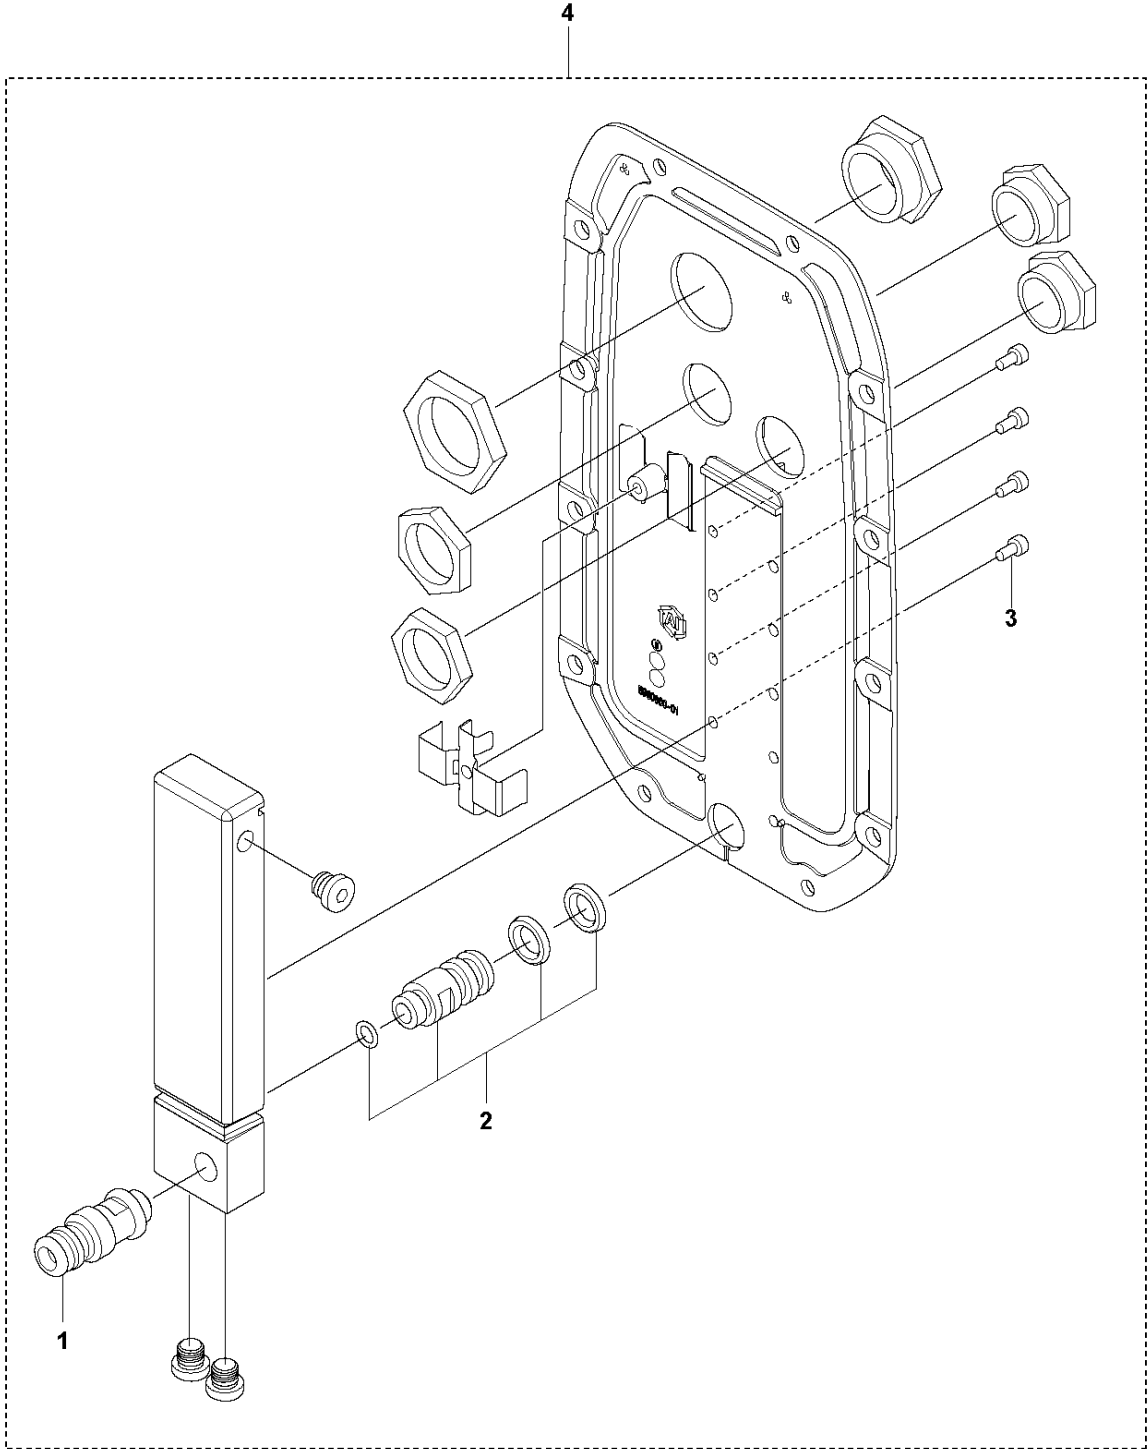

C PP 70
COOLING SYSTEM

COOLING SYSTEM

PP 70, 2020-04

Ref	Part No	Description	Remark	QTY KIT
1	596 47 27-01	WATER CONNECTOR		1
2	597 86 32-01	PIPE ASSY		1
3	725 52 87-01	SCREW IHSCM		4
4	597 86 35-01	LID		1