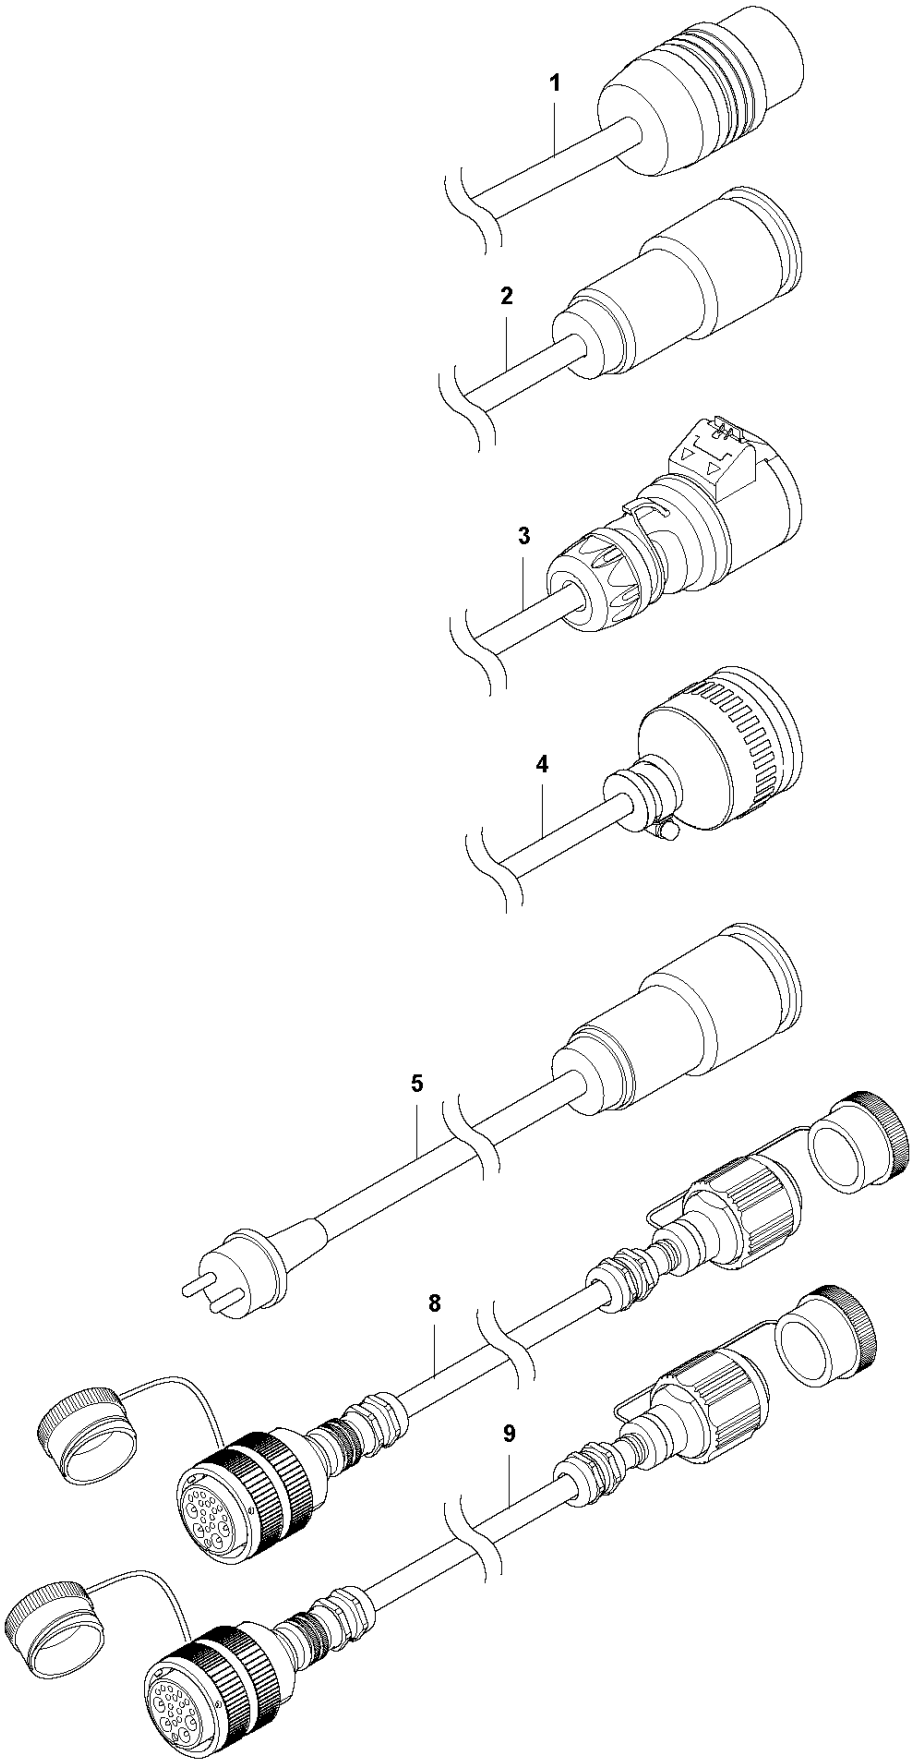

SPARE PARTS LIST

POWER PACKS

PP 70, 2020-04

A PP 70
COVER

Ref	Part No	Description	Remark	QTY KIT
1	593 27 03-01	CABLE		1
2	593 25 47-01	COVER		1
3	593 26 14-01	PAD		1
4	597 86 41-01	BUTTON ASSY		1
5	597 86 42-01	BODY ASSY		1
6	593 25 86-01	SEALING		1
7	593 30 67-01	CIRCUIT BREAKER		1
8	597 86 40-01	BRACKET		1
9	597 86 44-01	CABLE ASSY		1
10	597 86 39-01	KNOB ASSY		1
11	503 21 53-20	SCREW ITXSCM		14

B PP 70
COVER, REAR

Ref	Part No	Description	Remark	QTY KIT
1	596 33 11-01	SCREW		2
2	593 29 62-01	PRINTED CIRCUIT ASSY		1
3	586146603	TBD		1
4	593 25 86-02	SEALING		1
5	597 86 36-01	BODY ASSY		1
6	597 86 39-01	KNOB ASSY		1
7	593 36 08-01	CABLE ASSY		1
8	503 21 53-20	SCREW ITXSCM		4
9	597 86 37-01	CABLE ASSY		1
10	735 21 46-01	LOCKWASHER		2
11	732 21 14-01	LOCK NUT		1

D PP 70
ELECTRICAL

Ref	Part No	Description	Remark	QTY KIT
1	503 21 53-20	SCREW ITXSCM		16
2	596 45 17-01	WATER CONNECTOR		1
3	725 52 87-01	SCREW IHSCM		2
4	734 11 47-41	WASHER		2
5	593 25 50-01	SEALING		1
6	544 07 74-01	SCREW		2
7	596 40 37-01	CHASSIS		1
8	593 25 72-01	HANDLE ASSY		1
9	597 86 46-01	ELECTRICAL SYSTEM		1
10	597 90 92-01	RIVET		9
11	597 88 61-01	PRINTED CIRCUIT ASSY		1
12	593 26 90-01	CABLE		1
13	597 86 45-01	FAN		1
14	597 94 02-01	CABLE		1
15	597 94 01-01	CABLE		1

F PP 70
ACCESSORIES

ACCESSORIES

PP 70, 2020-04

Ref	Part No	Description	Remark	QTY KIT
1	576 47 25-02	CABLE ASSY	Aus	
2	576 47 25-05	CABLE ASSY	EU	
3	576 47 25-06	CABLE ASSY	US	
4	576 47 25-03	CABLE ASSY	Japan	
5	579 00 23-01	HARNESS	Ny variant EU	
5	579 00 23-02	HARNESS	Ny variant AU	
5	579 00 23-07	HARNESS	Ny variant US	
8	596 26 31-01	CABLE ASSY		
9	596 26 31-02	CABLE ASSY		