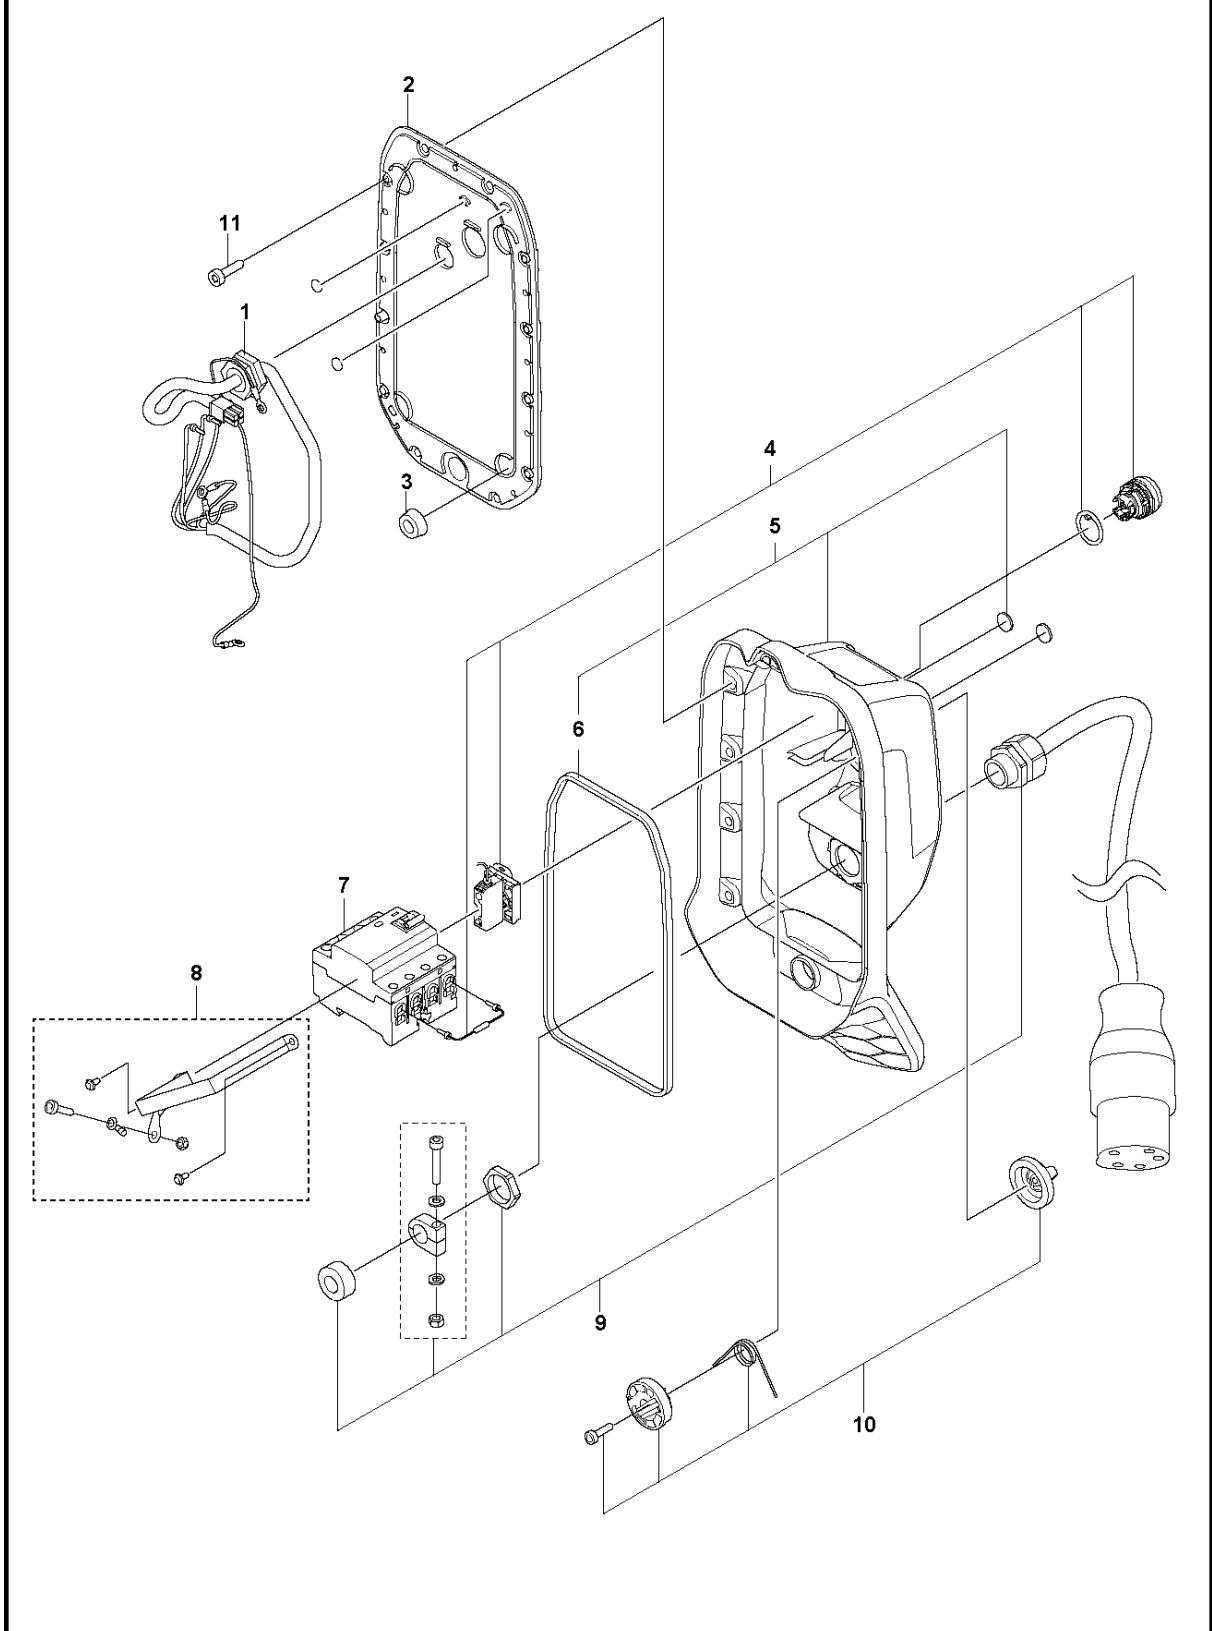

SPARE PARTS LIST

POWER PACKS

PP 70, 2020-04

A PP 70
COVER

Ref	Part No	Description	Remark	QTY KIT
1	593 27 03-01	CABLE		1
2	593 25 47-01	COVER		1
3	593 26 14-01	PAD		1
4	597 86 41-01	BUTTON ASSY		1
5	597 86 42-01	BODY ASSY		1
6	593 25 86-01	SEALING		1
7	593 30 67-01	CIRCUIT BREAKER		1
8	597 86 40-01	BRACKET		1
9	597 86 44-01	CABLE ASSY		1
10	597 86 39-01	KNOB ASSY		1
11	503 21 53-20	SCREW ITXSCM		14

B PP 70
COVER, REAR

Ref	Part No	Description	Remark	QTY KIT
1	596 33 11-01	SCREW		2
2	593 29 62-01	PRINTED CIRCUIT ASSY		1
3	586146603	TBD		1
4	593 25 86-02	SEALING		1
5	597 86 36-01	BODY ASSY		1
6	597 86 39-01	KNOB ASSY		1
7	593 36 08-01	CABLE ASSY		1
8	503 21 53-20	SCREW ITXSCM		4
9	597 86 37-01	CABLE ASSY		1
10	735 21 46-01	LOCKWASHER		2
11	732 21 14-01	LOCK NUT		1

D PP 70
ELECTRICAL

Ref	Part No	Description	Remark	QTY KIT
1	503 21 53-20	SCREW ITXSCM		16
2	596 45 17-01	WATER CONNECTOR		1
3	725 52 87-01	SCREW IHSCM		2
4	734 11 47-41	WASHER		2
5	593 25 50-01	SEALING		1
6	544 07 74-01	SCREW		2
7	596 40 37-01	CHASSIS		1
8	593 25 72-01	HANDLE ASSY		1
9	597 86 46-01	ELECTRICAL SYSTEM		1
10	597 90 92-01	RIVET		9
11	597 88 61-01	PRINTED CIRCUIT ASSY		1
12	593 26 90-01	CABLE		1
13	597 86 45-01	FAN		1
14	597 94 02-01	CABLE		1
15	597 94 01-01	CABLE		1