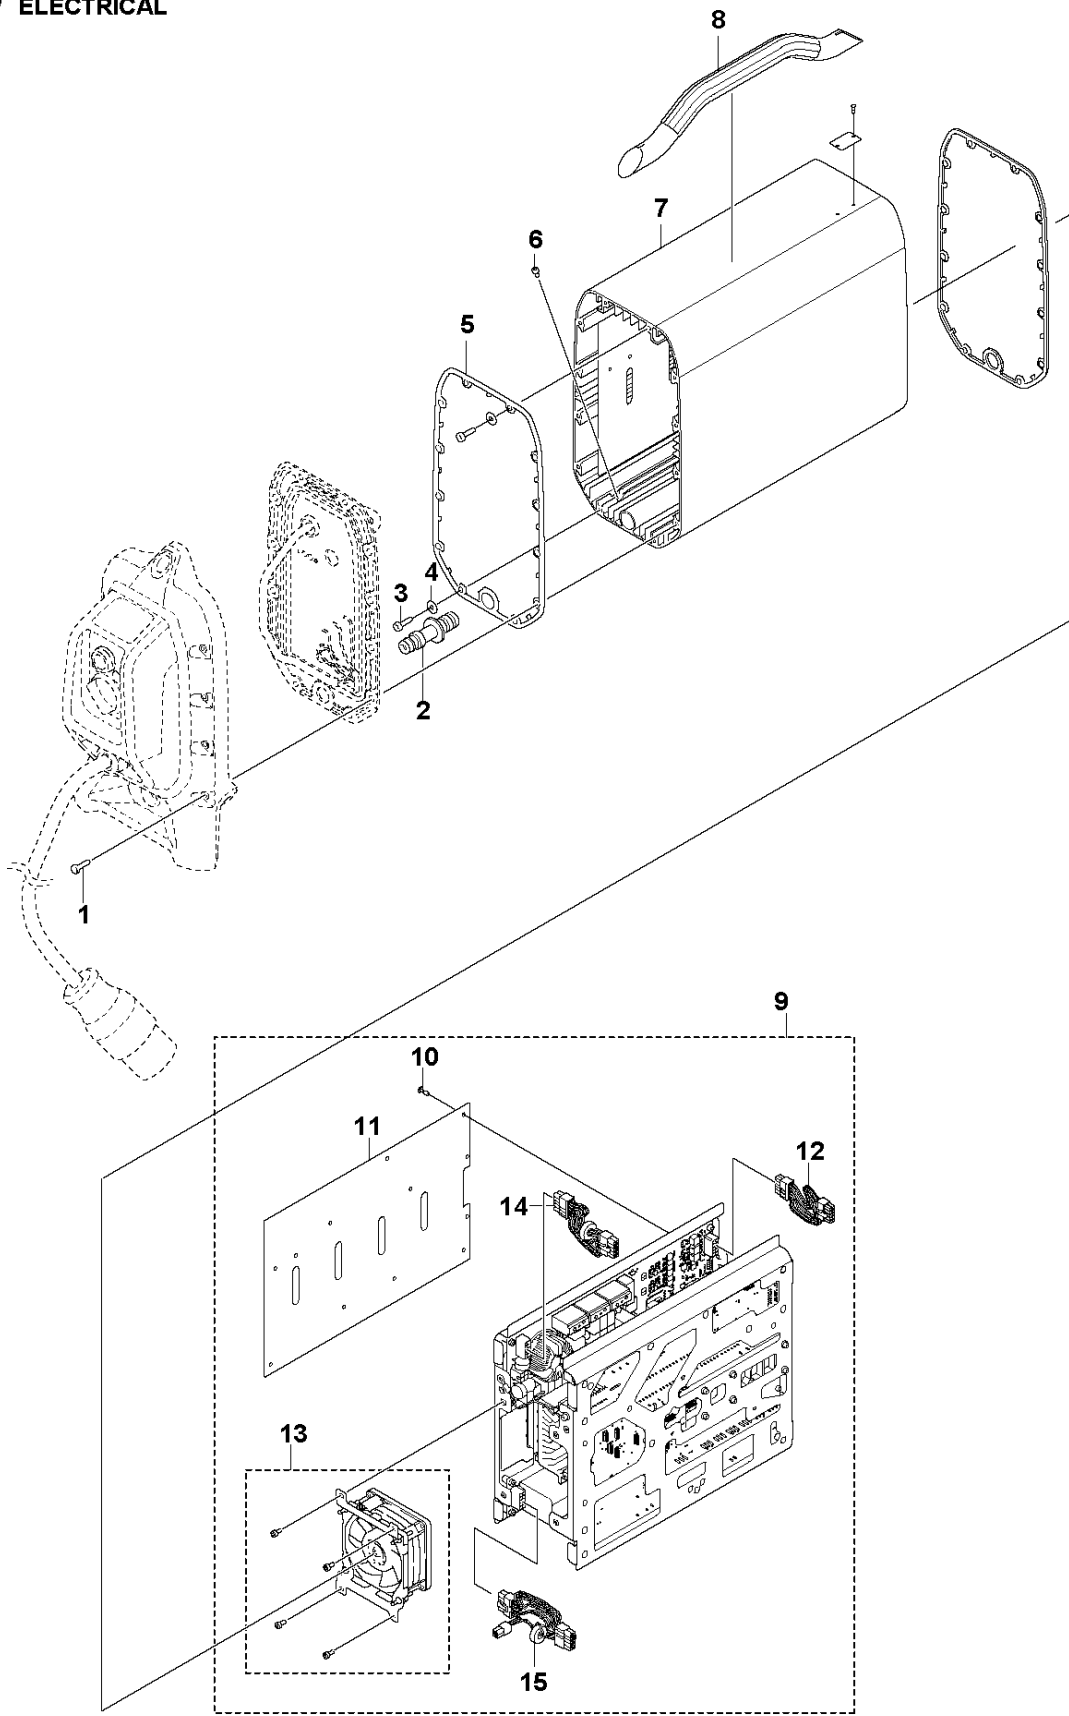

SPARE PARTS LIST

POWER PACKS

PP 70, 2020-04

A PP 70
COVER

Ref	Part No	Description	Remark	QTY KIT
1	593 27 03-01	CABLE		1
2	593 25 47-01	COVER		1
3	593 26 14-01	PAD		1
4	597 86 41-01	BUTTON ASSY		1
5	597 86 42-01	BODY ASSY		1
6	593 25 86-01	SEALING		1
7	593 30 67-01	CIRCUIT BREAKER		1
8	597 86 40-01	BRACKET		1
9	597 86 44-01	CABLE ASSY		1
10	597 86 39-01	KNOB ASSY		1
11	503 21 53-20	SCREW ITXSCM		14

B PP 70
COVER, REAR

Ref	Part No	Description	Remark	QTY KIT
1	596 33 11-01	SCREW		2
2	593 29 62-01	PRINTED CIRCUIT ASSY		1
3	586146603	TBD		1
4	593 25 86-02	SEALING		1
5	597 86 36-01	BODY ASSY		1
6	597 86 39-01	KNOB ASSY		1
7	593 36 08-01	CABLE ASSY		1
8	503 21 53-20	SCREW ITXSCM		4
9	597 86 37-01	CABLE ASSY		1
10	735 21 46-01	LOCKWASHER		2
11	732 21 14-01	LOCK NUT		1

C PP 70
COOLING SYSTEM

COOLING SYSTEM

PP 70, 2020-04

Ref	Part No	Description	Remark	QTY KIT
1	596 47 27-01	WATER CONNECTOR		1
2	597 86 32-01	PIPE ASSY		1
3	725 52 87-01	SCREW IHSCM		4
4	597 86 35-01	LID		1

D PP 70
ELECTRICAL

Ref	Part No	Description	Remark	QTY KIT
1	503 21 53-20	SCREW ITXSCM		16
2	596 45 17-01	WATER CONNECTOR		1
3	725 52 87-01	SCREW IHSCM		2
4	734 11 47-41	WASHER		2
5	593 25 50-01	SEALING		1
6	544 07 74-01	SCREW		2
7	596 40 37-01	CHASSIS		1
8	593 25 72-01	HANDLE ASSY		1
9	597 86 46-01	ELECTRICAL SYSTEM		1
10	597 90 92-01	RIVET		9
11	597 88 61-01	PRINTED CIRCUIT ASSY		1
12	593 26 90-01	CABLE		1
13	597 86 45-01	FAN		1
14	597 94 02-01	CABLE		1
15	597 94 01-01	CABLE		1