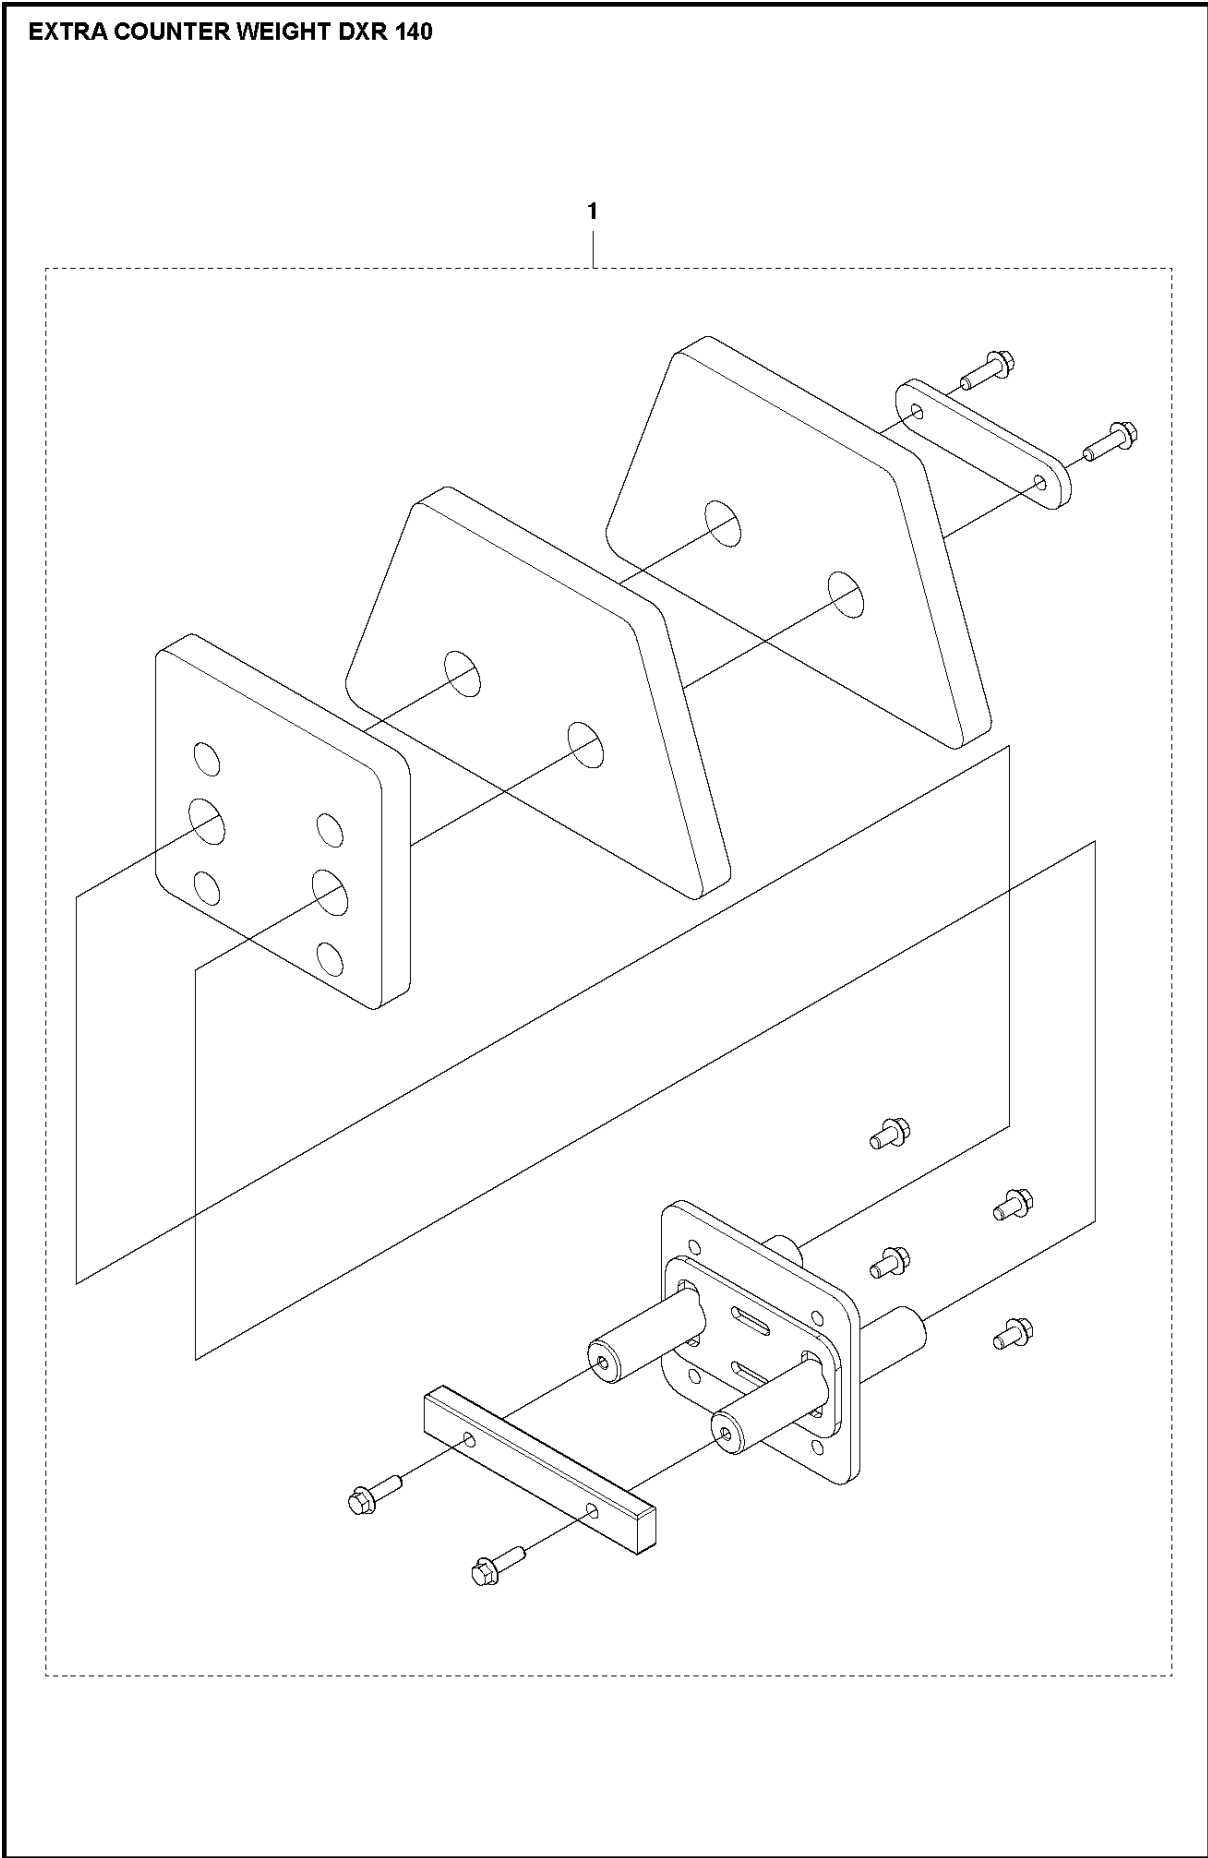

# SPARE PARTS LIST

ACCESSORIES AND TOOLS

EXTRA COUNTER WEIGHT, DXR 140

PRODUCT COMPLETE

EXTRA COUNTER WEIGHT, DXR 140

Ref	Part No	Description	Remark	QTY	KIT
1	579 39 44-01	COUNTERWEIGHT		1	1