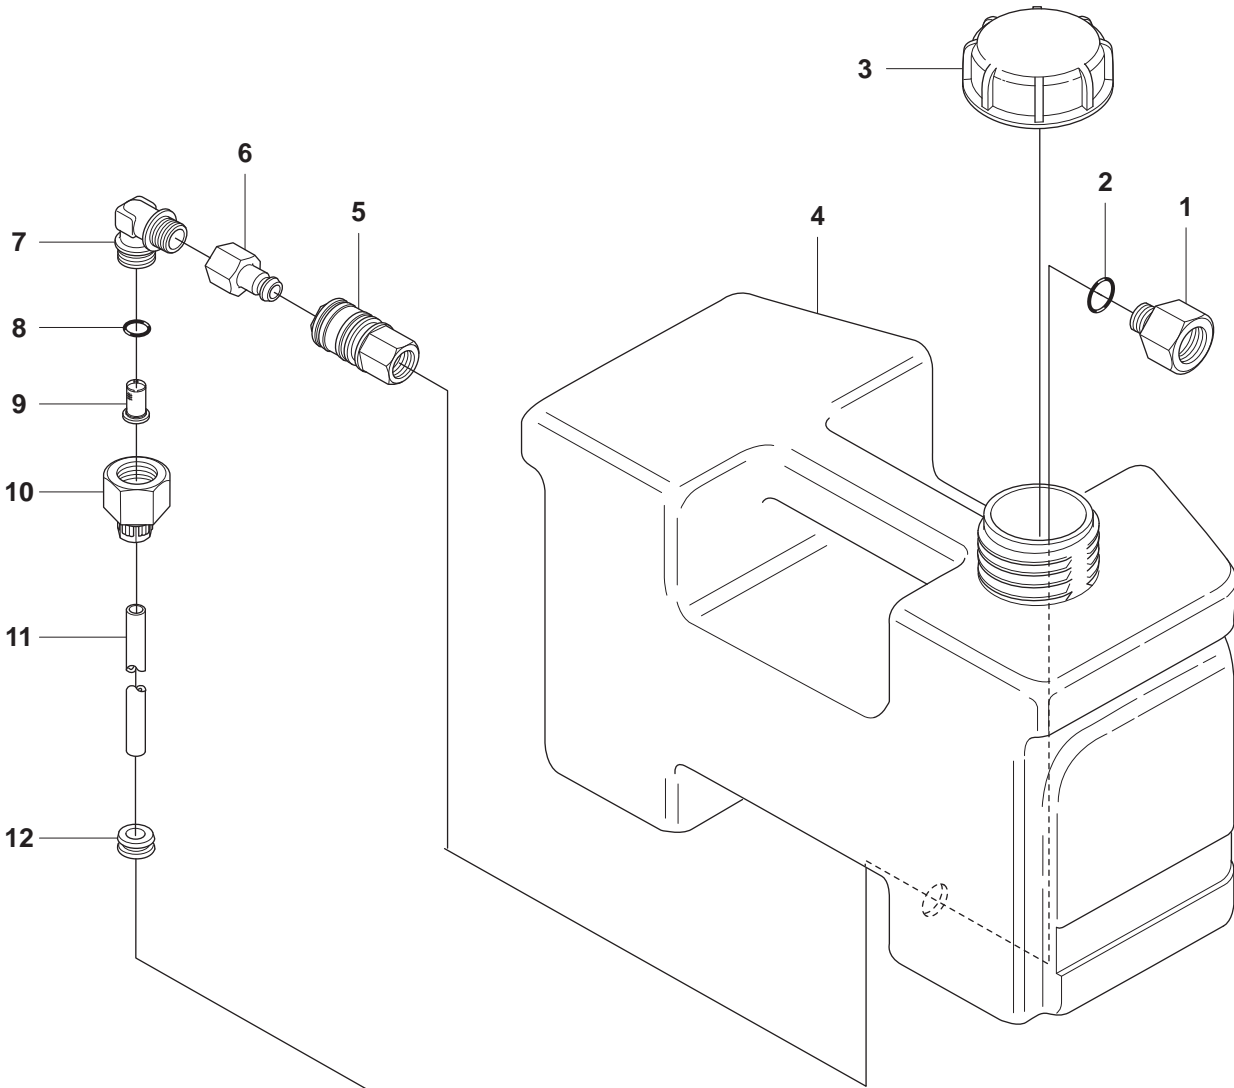

No.	Pos.	Description	No.	Pos.	Description
503 20 00-03	A	SCREW COLLAR			
503 23 00-11	A	WASHER STEEL			
503 26 30-25	B	O-RING			
503 26 30-26	B	O-RING			
505 52 02-11	E	CABLE			
505 53 03-56	E	CABLE			
506 26 36-12	A	WHEEL GUARD			
531 03 18-25	D	FRAME			
531 03 18-26	D	PLUG			
531 03 18-27	B	WATER TANK			
531 03 18-28	B	TANK CAP			
531 03 18-29	B	QUICK CONNECTOR			
531 03 18-30	B	QUICK CONNECTOR			
531 03 18-31	E	NIPPLE			
531 03 18-32	B	RIGHT ANGLE CONNECTOR			
531 03 18-33	B	FILTER			
531 03 18-34	B	CONNECTOR			
531 03 18-35	B	RUBBER GROMMET			
531 03 18-36	C	CONNECTOR			
531 03 18-37	C	WATER PUMP			
531 03 18-39	E	GROMMET			
531 03 18-40	E	ELECTRIC HOUSING/COVER			
531 03 18-41	E	COVER			
531 03 18-42	E	ELECTRIC SOCKET			
531 03 18-44	C	CIRCUIT BREAKER			
531 03 18-45	C	CIRCUIT CARD			
531 03 18-47	A	HOSE			
531 03 18-48	A	Y CONNECTOR			
531 03 18-52	A	NOZZLE			
531 03 18-54	A	MUD RETAINER ASSY			
531 03 18-55	D	HARNESS			
531 03 18-56	D	BELT			
531 03 18-61	A	HOSE			
531 03 18-62	A	HOUSING			
531 03 18-63	B	CONNECTOR			
531 03 18-64	B	HOUSE			
531 03 18-65	A	HOUSING, NOZZLE			
531 03 18-67	C	WATER PUMP			
531 03 18-68	E	ELECTRIC SOCKET			
531 03 18-69	C	CIRCUIT CARD			
725 23 29-51	E	SCREW			
725 52 89-55	A	SCREW			
729 52 52-75	E	SCREW			
731 23 12-01	A	NUT			
732 21 14-22	E	LOCKNUT			
732 25 14-01	A	LOCK NUT			
734 11 37-41	A	WASHER			
735 11 46-01	E	SPRING WASHER			
735 21 36-01	A	WASHER			

B K3000 SPRAY

Page B
K3000 Spray

Pos.	Part No.	Description	Quantity	Notes
1	531 03 18-63	CONNECTOR	1	
2	503 26 30-26	O-RING	1	
3	531 03 18-28	TANK CAP	1	
4	531 03 18-27	WATER TANK	1	
5	531 03 18-29	QUICK CONNECTOR	1	
6	531 03 18-30	QUICK CONNECTOR	1	
7	531 03 18-32	RIGHT ANGLE CONNECTOR	1	
8	503 26 30-25	O-RING	1	
9	531 03 18-33	FILTER	1	
10	531 03 18-34	CONNECTOR	1	
11	531 03 18-64	HOUSE	1	1m
12	531 03 18-35	RUBBER GROMMET	1	