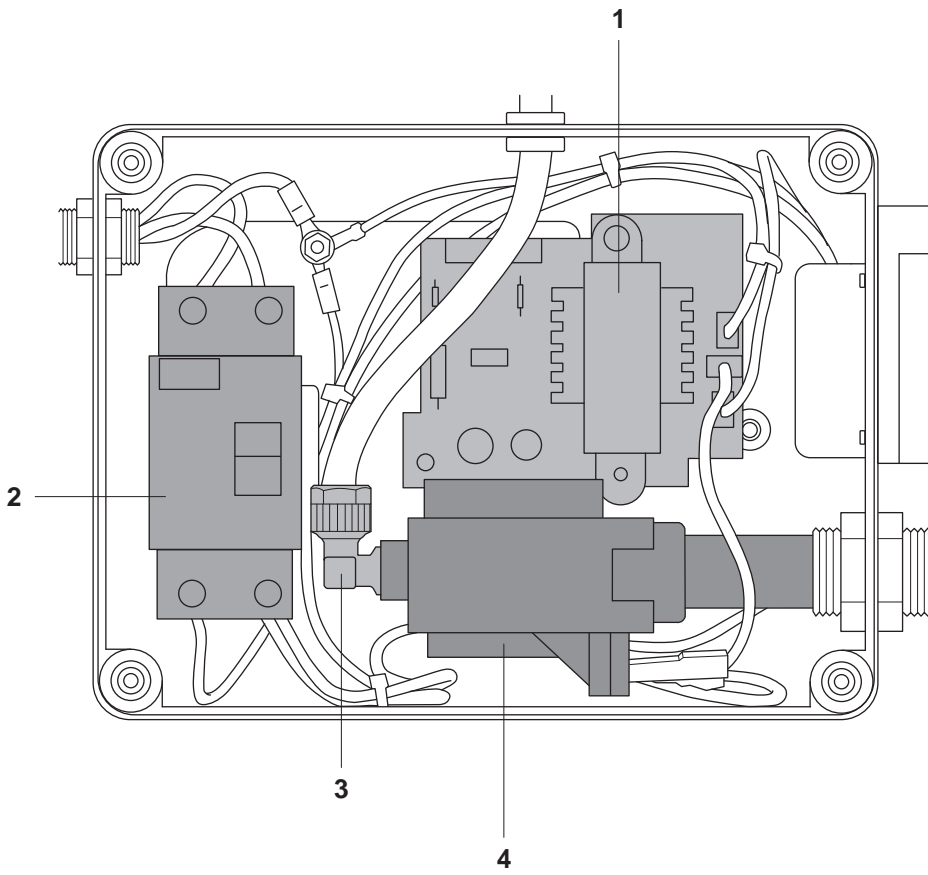

C K3000 SPRAY

Page C
K3000 Spray

Pos.	Part No.	Description	Quantity	Notes
1	531 03 18-69	CIRCUIT CARD	1	100/120V
1	531 03 18-45	CIRCUIT CARD	1	230V
2	531 03 18-44	CIRCUIT BREAKER	1	
3	531 03 18-36	CONNECTOR	1	
4	531 03 18-67	WATER PUMP	1	100/120V
4	531 03 18-37	WATER PUMP	1	230V