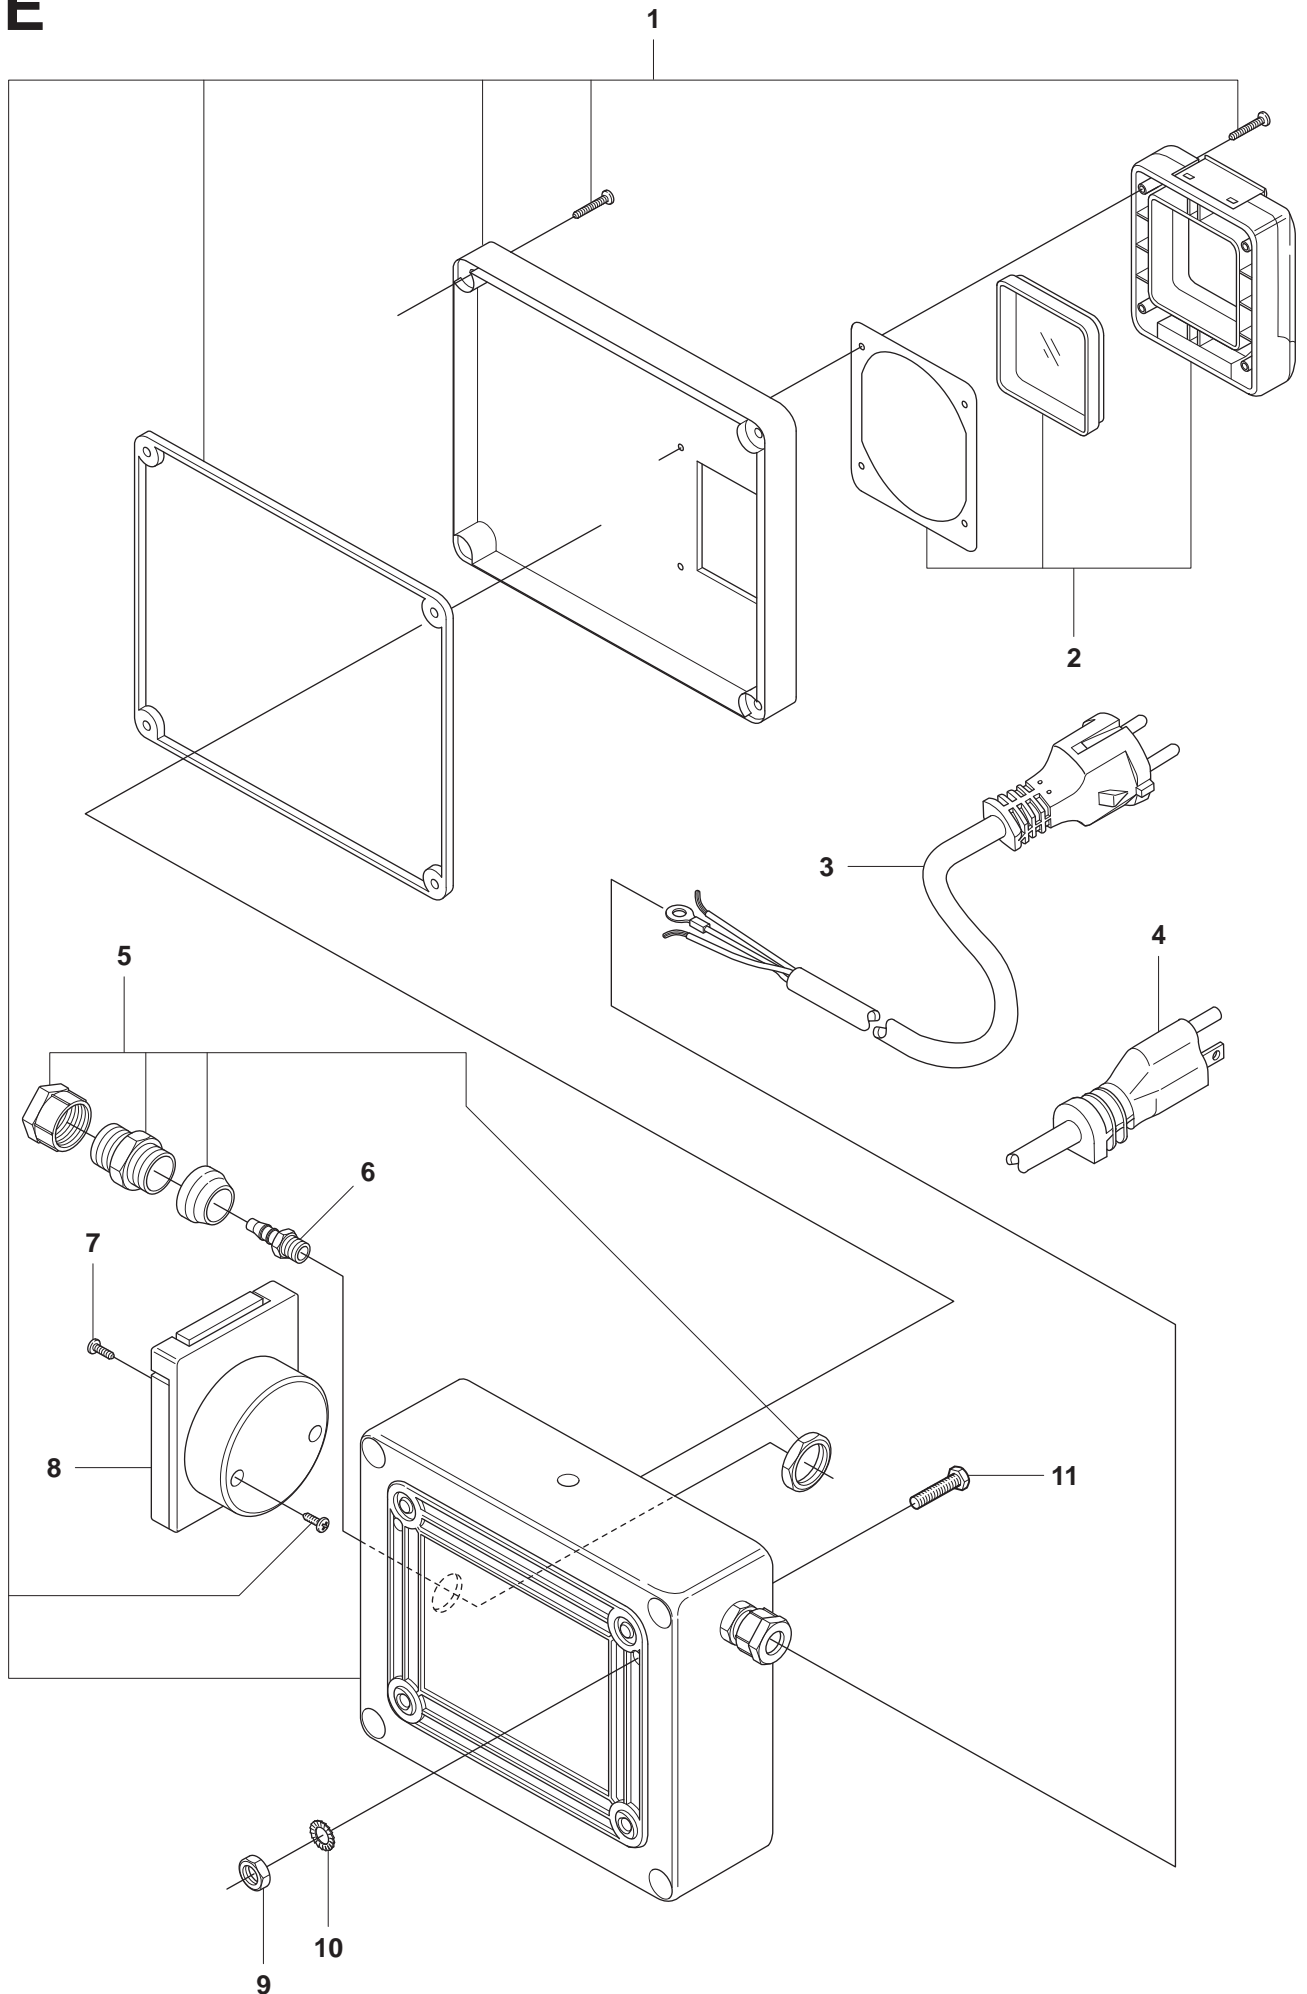

B K3000 SPRAY

Page B
K3000 Spray

Pos.	Part No.	Description	Quantity	Notes
1	531 03 18-63	CONNECTOR	1	
2	503 26 30-26	O-RING	1	
3	531 03 18-28	TANK CAP	1	
4	531 03 18-27	WATER TANK	1	
5	531 03 18-29	QUICK CONNECTOR	1	
6	531 03 18-30	QUICK CONNECTOR	1	
7	531 03 18-32	RIGHT ANGLE CONNECTOR	1	
8	503 26 30-25	O-RING	1	
9	531 03 18-33	FILTER	1	
10	531 03 18-34	CONNECTOR	1	
11	531 03 18-64	HOUSE	1	1m
12	531 03 18-35	RUBBER GROMMET	1	

C K3000 SPRAY

Page C
K3000 Spray

Pos.	Part No.	Description	Quantity	Notes
1	531 03 18-69	CIRCUIT CARD	1	100/120V
1	531 03 18-45	CIRCUIT CARD	1	230V
2	531 03 18-44	CIRCUIT BREAKER	1	
3	531 03 18-36	CONNECTOR	1	
4	531 03 18-67	WATER PUMP	1	100/120V
4	531 03 18-37	WATER PUMP	1	230V

D K3000 SPRAY

Page D
K3000 Spray

Pos.	Part No.	Description	Quantity	Notes
1	531 03 18-56	BELT	1	
2	531 03 18-26	PLUG	2	
3	531 03 18-25	FRAME	1	
4	531 03 18-55	HARNESS	1	

E K3000 SPRAY

Page E
K3000 Spray

Pos.	Part No.	Description	Quantity	Notes
1	531 03 18-40	ELECTRIC HOUSING/COVER	1	
2	531 03 18-41	COVER	1	
3	505 52 02-11	CABLE	1	230V
4	505 53 03-56	CABLE	1	100/120V
5	531 03 18-39	GROMMET	1	
6	531 03 18-31	NIPPLE	1	
7	729 52 52-75	SCREW	4	
8	531 03 18-42	ELECTRIC SOCKET	1	230V
8	531 03 18-68	ELECTRIC SOCKET	1	100/120V
9	732 21 14-22	LOCKNUT	2	
10	735 11 46-01	SPRING WASHER	2	
11	725 23 29-51	SCREW	2	