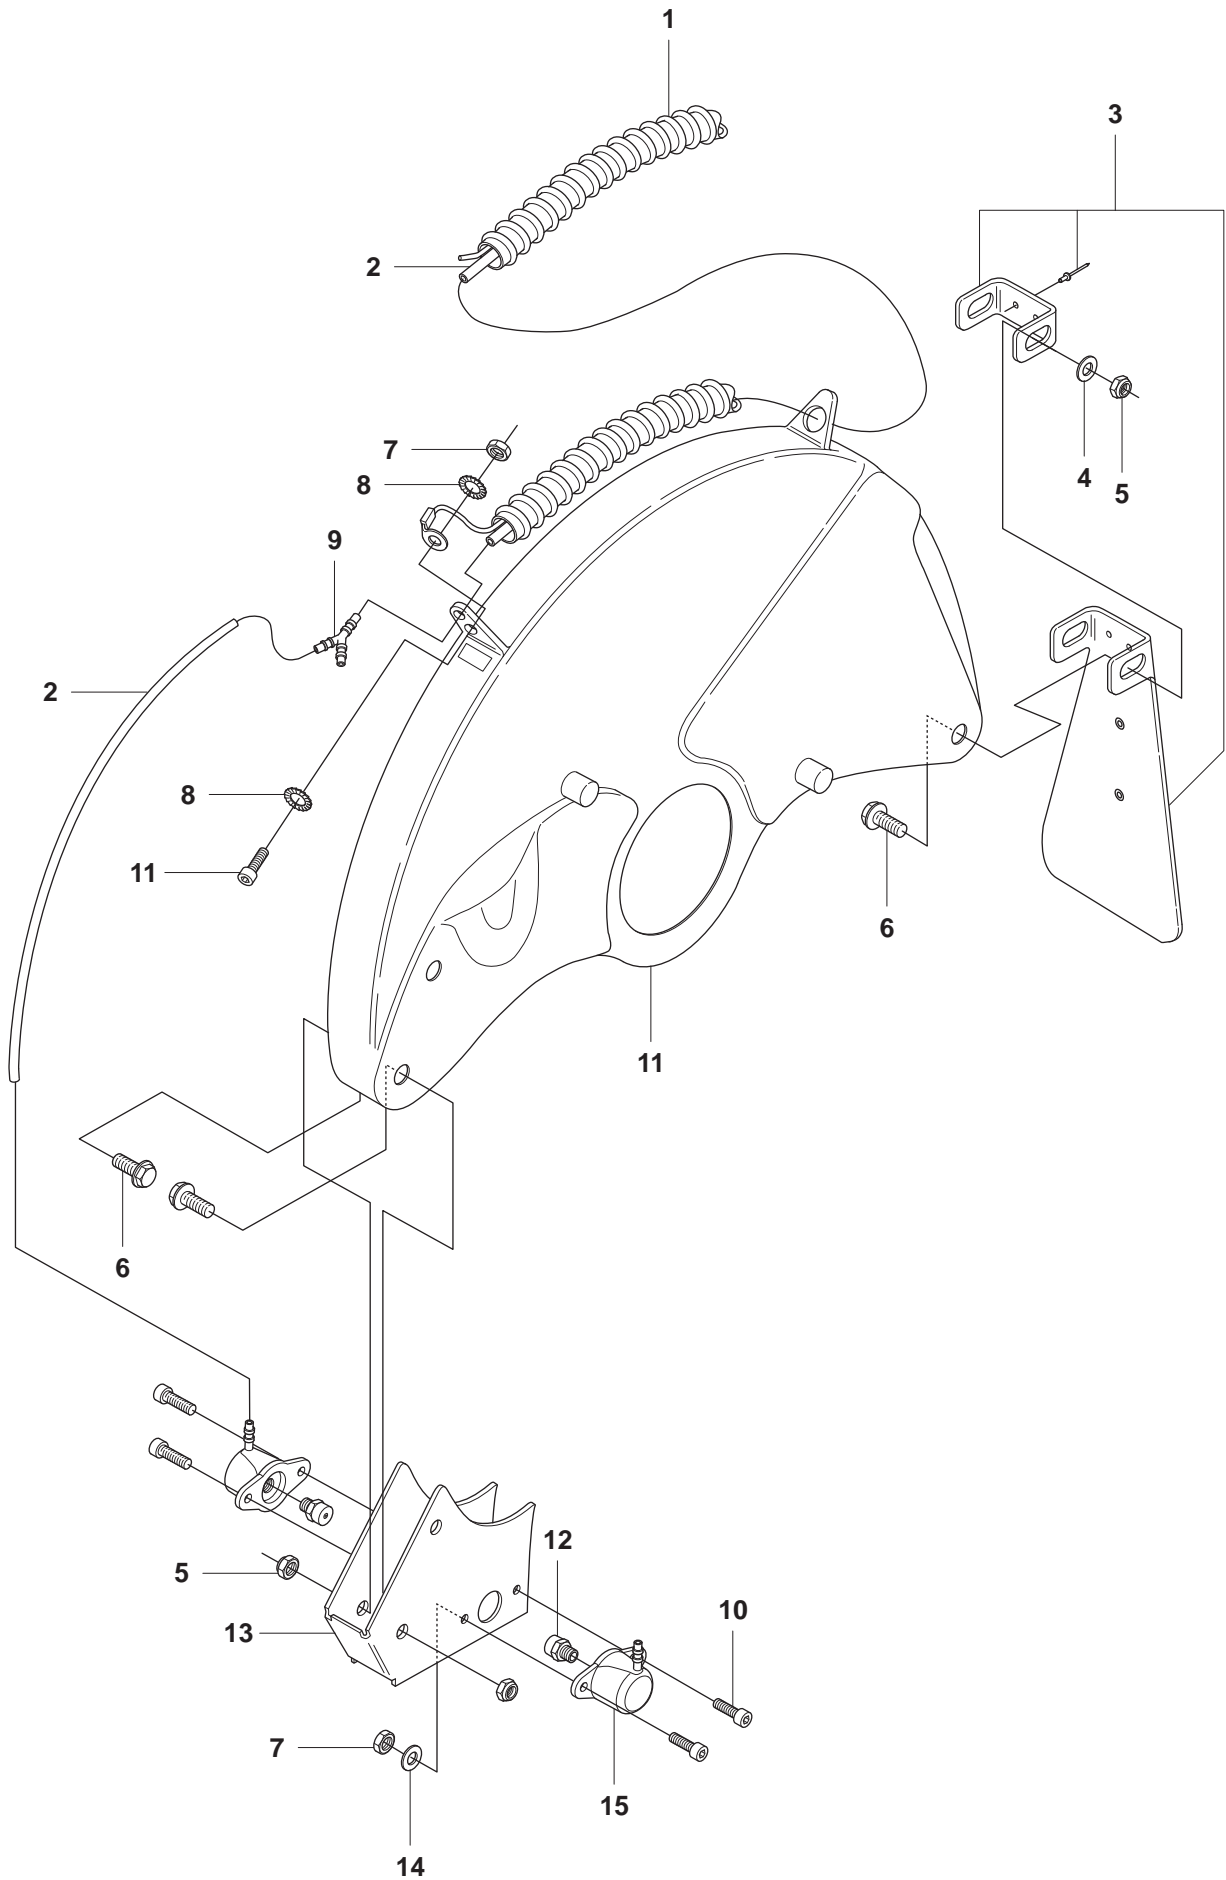

No.	Pos.	Description	No.	Pos.	Description
503 20 00-03	A	SCREW COLLAR			
503 23 00-11	A	WASHER STEEL			
503 26 30-25	B	O-RING			
503 26 30-26	B	O-RING			
505 52 02-11	E	CABLE			
505 53 03-56	E	CABLE			
506 26 36-12	A	WHEEL GUARD			
531 03 18-25	D	FRAME			
531 03 18-26	D	PLUG			
531 03 18-27	B	WATER TANK			
531 03 18-28	B	TANK CAP			
531 03 18-29	B	QUICK CONNECTOR			
531 03 18-30	B	QUICK CONNECTOR			
531 03 18-31	E	NIPPLE			
531 03 18-32	B	RIGHT ANGLE CONNECTOR			
531 03 18-33	B	FILTER			
531 03 18-34	B	CONNECTOR			
531 03 18-35	B	RUBBER GROMMET			
531 03 18-36	C	CONNECTOR			
531 03 18-37	C	WATER PUMP			
531 03 18-39	E	GROMMET			
531 03 18-40	E	ELECTRIC HOUSING/COVER			
531 03 18-41	E	COVER			
531 03 18-42	E	ELECTRIC SOCKET			
531 03 18-44	C	CIRCUIT BREAKER			
531 03 18-45	C	CIRCUIT CARD			
531 03 18-47	A	HOSE			
531 03 18-48	A	Y CONNECTOR			
531 03 18-52	A	NOZZLE			
531 03 18-54	A	MUD RETAINER ASSY			
531 03 18-55	D	HARNESS			
531 03 18-56	D	BELT			
531 03 18-61	A	HOSE			
531 03 18-62	A	HOUSING			
531 03 18-63	B	CONNECTOR			
531 03 18-64	B	HOUSE			
531 03 18-65	A	HOUSING, NOZZLE			
531 03 18-67	C	WATER PUMP			
531 03 18-68	E	ELECTRIC SOCKET			
531 03 18-69	C	CIRCUIT CARD			
725 23 29-51	E	SCREW			
725 52 89-55	A	SCREW			
729 52 52-75	E	SCREW			
731 23 12-01	A	NUT			
732 21 14-22	E	LOCKNUT			
732 25 14-01	A	LOCK NUT			
734 11 37-41	A	WASHER			
735 11 46-01	E	SPRING WASHER			
735 21 36-01	A	WASHER			

A**K3000 SPRAY**

Page A
K3000 Spray

Pos.	Part No.	Description	Quantity	Notes
1	531 03 18-47	HOSE	2	
2	531 03 18-61	HOSE	2	2,5m
3	531 03 18-54	MUD RETAINER ASSY	1	
4	503 23 00-11	WASHER STEEL	2	
5	732 25 14-01	LOCK NUT	6	
6	503 20 00-03	SCREW COLLAR	6	
7	731 23 12-01	NUT	5	
8	735 21 36-01	WASHER	1	
9	531 03 18-48	Y CONNECTOR	1	
10	725 52 89-55	SCREW	5	
11	506 26 36-12	WHEEL GUARD	1	
12	531 03 18-52	NOZZLE	2	
13	531 03 18-62	HOUSING	1	
14	734 11 37-41	WASHER	4	
15	531 03 18-65	HOUSING, NOZZLE	2	