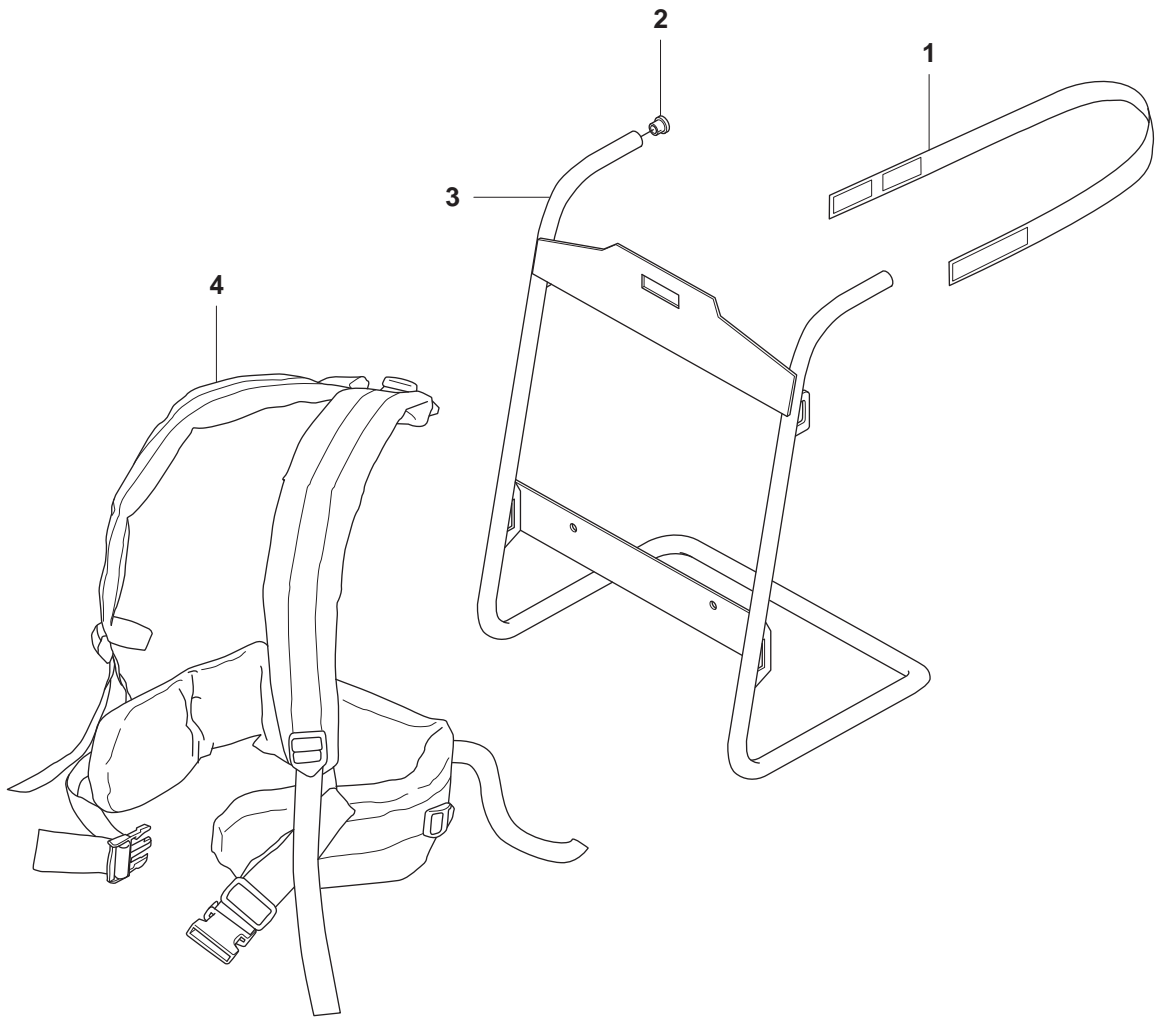

D K3000 SPRAY

Page D
K3000 Spray

Pos.	Part No.	Description	Quantity	Notes
1	531 03 18-56	BELT	1	
2	531 03 18-26	PLUG	2	
3	531 03 18-25	FRAME	1	
4	531 03 18-55	HARNESS	1