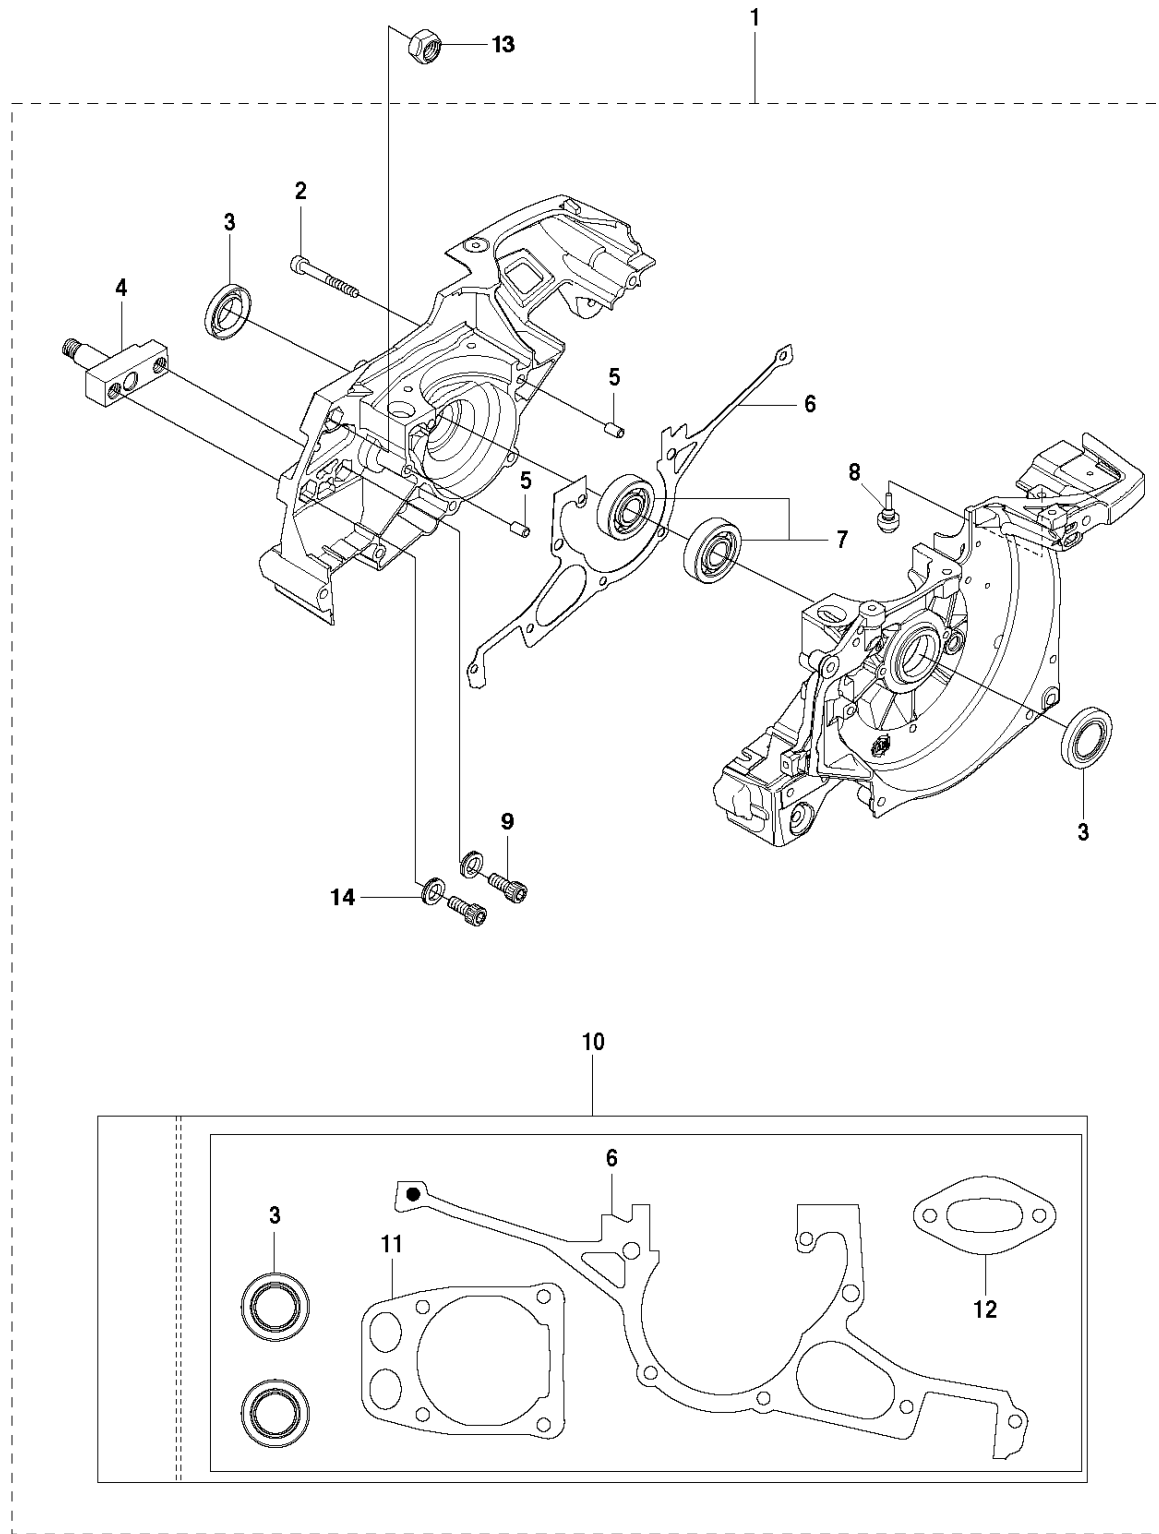

C K970 Chain

CRANKCASE

K970 CHAIN, 2011-12

Ref	Part No	Description	Remark	QTY KIT
1	576 82 16-01	CRANKCASE ASSY	Incl. 2 - 12	1
2	503 21 53-49	SCREW ITXSCM		7
3	503 26 02-04	SEALING RING		2
4	506 32 76-02	BAR BOLT		1
5	501 27 08-01	GUIDE BUSHING		2
6	506 41 39-04	GASKET		1
7	503 25 00-02	BALL BEARING		2
8	522 85 61-01	RUBBER BUSHING		1
9	725 54 53-01	SCREW IHSCM		2
10	544 22 98-05	GASKET KIT	Incl. 3 , 7, 11 - 12	1
11	576 49 94-01	GASKET		1
12	506 37 81-01	GASKET		1
13	503 22 21-02	LOCK NUT		1
14	503 23 04-03	WASHER		2