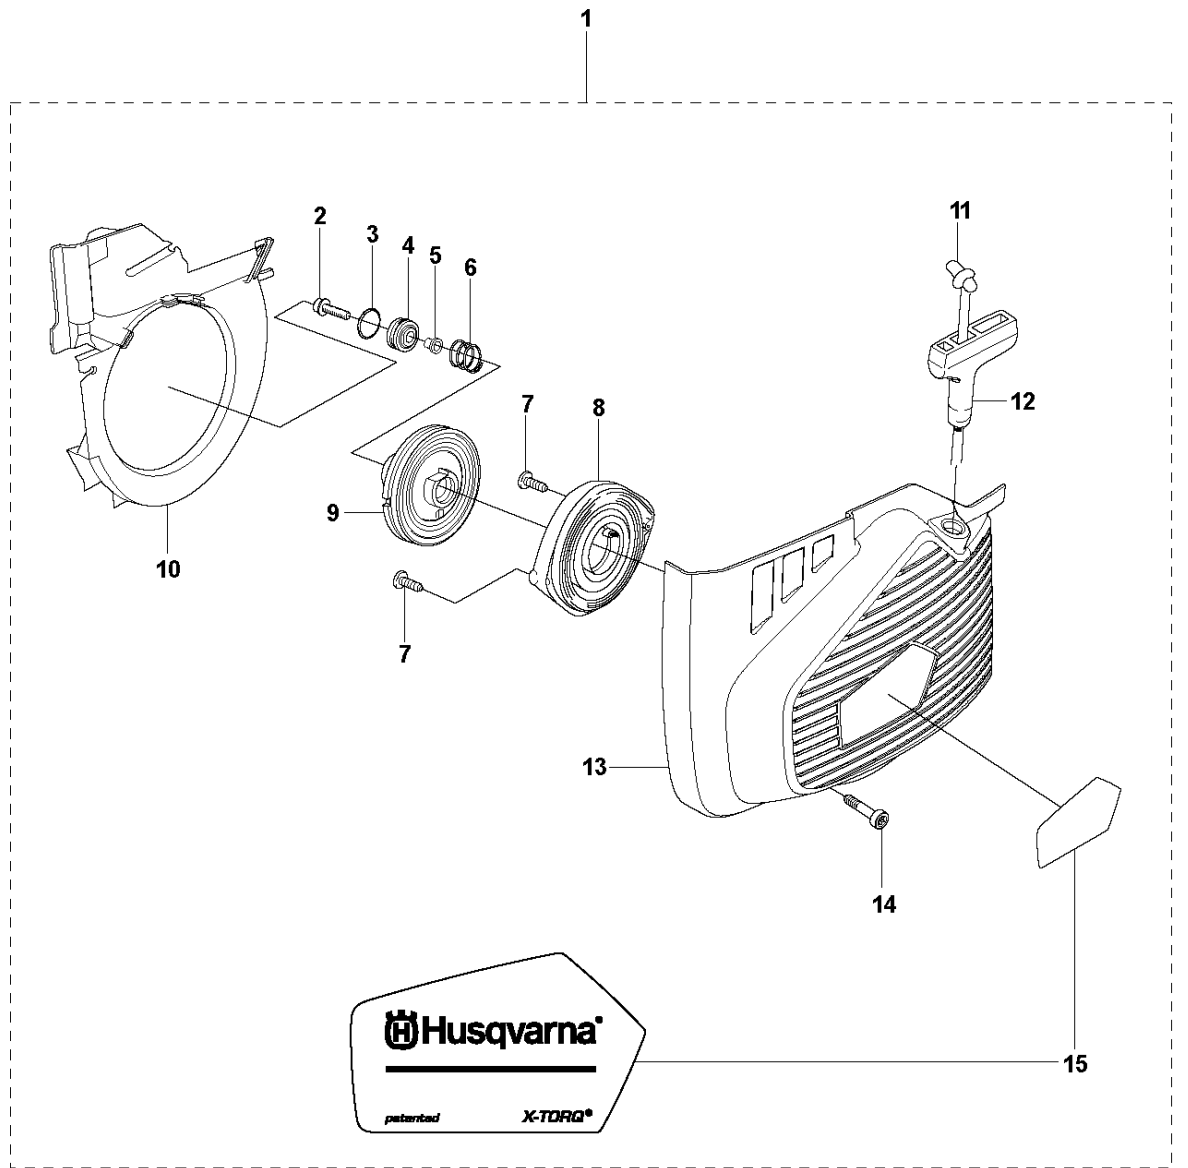

H K970 Chain

STARTER

K970 CHAIN, 2011-12

Ref	Part No	Description	Remark	QTY KIT
1	574 50 73-03	STARTER ASSY	Incl. 2 - 15	1
2	503 21 07-22	SCREW IH SCT		1
3	740 43 13-00	O-RING		1
4	506 25 14-01	GROMMET		1
5	506 26 31-01	SPACING SLEEVE		1
6	506 25 30-01	COMPRESSION SPRING		1
7	503 21 28-10	SCREW CCRPANT		2
8	506 25 89-01	RECOIL SPRING		1
9	506 25 81-02	STARTER PULLEY		1
10	544 28 75-02	AIR CONDUCTOR		1
11	506 33 56-15	STARTER CORD		1
11	506 33 56-50	STARTER CORD	50 m Coil	1
12	503 12 79-01	STARTER HANDLE		1
13	505 34 94-01	STARTER COVER		1
14	501 98 10-20	SCREW ITXSCM		4
15	525 57 11-01	DECAL		1