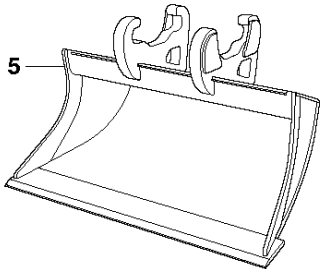

# SPARE PARTS LIST

ACCESSORIES AND TOOLS

BUCKET

Buckets DXR 140

**Standard Bucket**  
55 litre, 520 mm wide.

**Narrow Bucket**  
40 litre, 300 mm wide.

**Wide Bucket**  
60 litre, 770 mm wide.

Ref	Part No	Description	Remark	QTY KIT
1	587 31 10-01	BUCKET		1
2	576 70 33-01	TOOTH	1 piece in package	4
3	576 70 34-01	KIT		8
4	587 31 08-02	BUCKET		1
5	587 31 09-01	BUCKET		1

Buckets DXR 250/270/300/310

**Standard Bucket**  
85 litre, 520 mm wide.

**Narrow Bucket**  
40 litre, 300 mm wide.

**Wide Bucket**  
105 litre, 770 mm wide.

Ref	Part No	Description	Remark	QTY KIT
1	587 31 07-01	BUCKET		1
2	576 70 33-01	TOOTH	1 piece in package	4
3	576 70 34-01	KIT		8
4	587 31 08-01	BUCKET		1
5	587 97 57-01	BUCKET		1