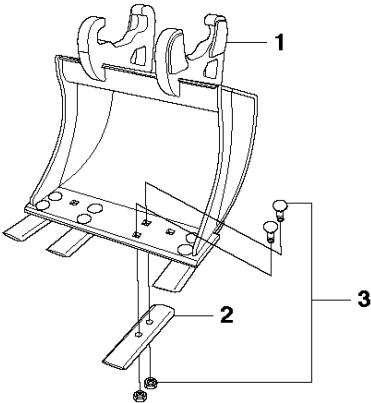

# SPARE PARTS LIST

ACCESSORIES AND TOOLS

BUCKET

Buckets DXR 140

**Standard Bucket**  
55 litre, 520 mm wide.

**Narrow Bucket**  
40 litre, 300 mm wide.

**Wide Bucket**  
60 litre, 770 mm wide.

Ref	Part No	Description	Remark	QTY KIT
1	587 31 10-01	BUCKET		1
2	576 70 33-01	TOOTH	1 piece in package	4
3	576 70 34-01	KIT		8
4	587 31 08-02	BUCKET		1
5	587 31 09-01	BUCKET		1

Buckets DXR 250/270/300/310

**Standard Bucket**  
85 litre, 520 mm wide.

**Narrow Bucket**  
40 litre, 300 mm wide.

**Wide Bucket**  
105 litre, 770 mm wide.

Ref	Part No	Description	Remark	QTY KIT
1	587 31 07-01	BUCKET		1
2	576 70 33-01	TOOTH	1 piece in package	4
3	576 70 34-01	KIT		8
4	587 31 08-01	BUCKET		1
5	587 97 57-01	BUCKET		1