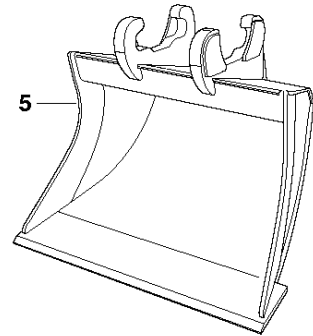

# SPARE PARTS LIST

ACCESSORIES AND TOOLS

BUCKET

Buckets DXR 140

**Standard Bucket**  
55 litre, 520 mm wide.

**Narrow Bucket**  
40 litre, 300 mm wide.

**Wide Bucket**  
60 litre, 770 mm wide.

Ref	Part No	Description	Remark	QTY KIT
1	587 31 10-01	BUCKET		1
2	576 70 33-01	TOOTH	1 piece in package	4
3	576 70 34-01	KIT		8
4	587 31 08-02	BUCKET		1
5	587 31 09-01	BUCKET		1

Buckets DXR 250/270/300/310

**Standard Bucket**  
85 litre, 520 mm wide.

**Narrow Bucket**  
40 litre, 300 mm wide.

**Wide Bucket**  
105 litre, 770 mm wide.

Ref	Part No	Description	Remark	QTY KIT
1	587 31 07-01	BUCKET		1
2	576 70 33-01	TOOTH	1 piece in package	4
3	576 70 34-01	KIT		8
4	587 31 08-01	BUCKET		1
5	587 97 57-01	BUCKET		1