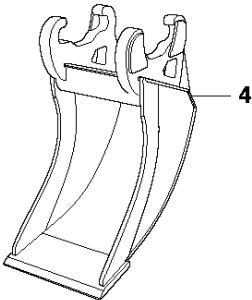

# SPARE PARTS LIST

ACCESSORIES AND TOOLS

BUCKET

Buckets DXR 140

**Standard Bucket**  
55 litre, 520 mm wide.

**Narrow Bucket**  
40 litre, 300 mm wide.

**Wide Bucket**  
60 litre, 770 mm wide.

Ref	Part No	Description	Remark	QTY KIT
1	587 31 10-01	BUCKET		1
2	576 70 33-01	TOOTH	1 piece in package	4
3	576 70 34-01	KIT		8
4	587 31 08-02	BUCKET		1
5	587 31 09-01	BUCKET		1

Buckets DXR 250/270/300/310

**Standard Bucket**  
85 litre, 520 mm wide.

**Narrow Bucket**  
40 litre, 300 mm wide.

**Wide Bucket**  
105 litre, 770 mm wide.

Ref	Part No	Description	Remark	QTY KIT
1	587 31 07-01	BUCKET		1
2	576 70 33-01	TOOTH	1 piece in package	4
3	576 70 34-01	KIT		8
4	587 31 08-01	BUCKET		1
5	587 97 57-01	BUCKET		1