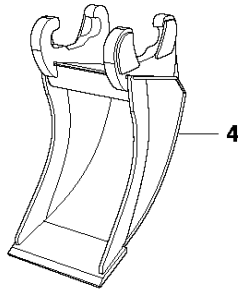

# SPARE PARTS LIST

ACCESSORIES AND TOOLS

BUCKET

Buckets DXR 140

**Standard Bucket**  
55 litre, 520 mm wide.

**Narrow Bucket**  
40 litre, 300 mm wide.

**Wide Bucket**  
60 litre, 770 mm wide.

Ref	Part No	Description	Remark	QTY KIT
1	587 31 10-01	BUCKET		1
2	576 70 33-01	TOOTH	1 piece in package	4
3	576 70 34-01	KIT		8
4	587 31 08-02	BUCKET		1
5	587 31 09-01	BUCKET		1

Buckets DXR 250/270/300/310

**Standard Bucket**  
85 litre, 520 mm wide.

**Narrow Bucket**  
40 litre, 300 mm wide.

**Wide Bucket**  
105 litre, 770 mm wide.

Ref	Part No	Description	Remark	QTY KIT
1	587 31 07-01	BUCKET		1
2	576 70 33-01	TOOTH	1 piece in package	4
3	576 70 34-01	KIT		8
4	587 31 08-01	BUCKET		1
5	587 97 57-01	BUCKET		1