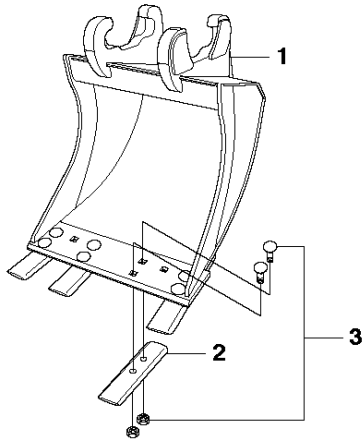

# SPARE PARTS LIST

ACCESSORIES AND TOOLS

BUCKET

Buckets DXR 140

**Standard Bucket**  
55 litre, 520 mm wide.

**Narrow Bucket**  
40 litre, 300 mm wide.

**Wide Bucket**  
60 litre, 770 mm wide.

Ref	Part No	Description	Remark	QTY KIT
1	587 31 10-01	BUCKET		1
2	576 70 33-01	TOOTH	1 piece in package	4
3	576 70 34-01	KIT		8
4	587 31 08-02	BUCKET		1
5	587 31 09-01	BUCKET		1

Buckets DXR 250/270/300/310

**Standard Bucket**  
85 litre, 520 mm wide.

**Narrow Bucket**  
40 litre, 300 mm wide.

**Wide Bucket**  
105 litre, 770 mm wide.

Ref	Part No	Description	Remark	QTY KIT
1	587 31 07-01	BUCKET		1
2	576 70 33-01	TOOTH	1 piece in package	4
3	576 70 34-01	KIT		8
4	587 31 08-01	BUCKET		1
5	587 97 57-01	BUCKET		1