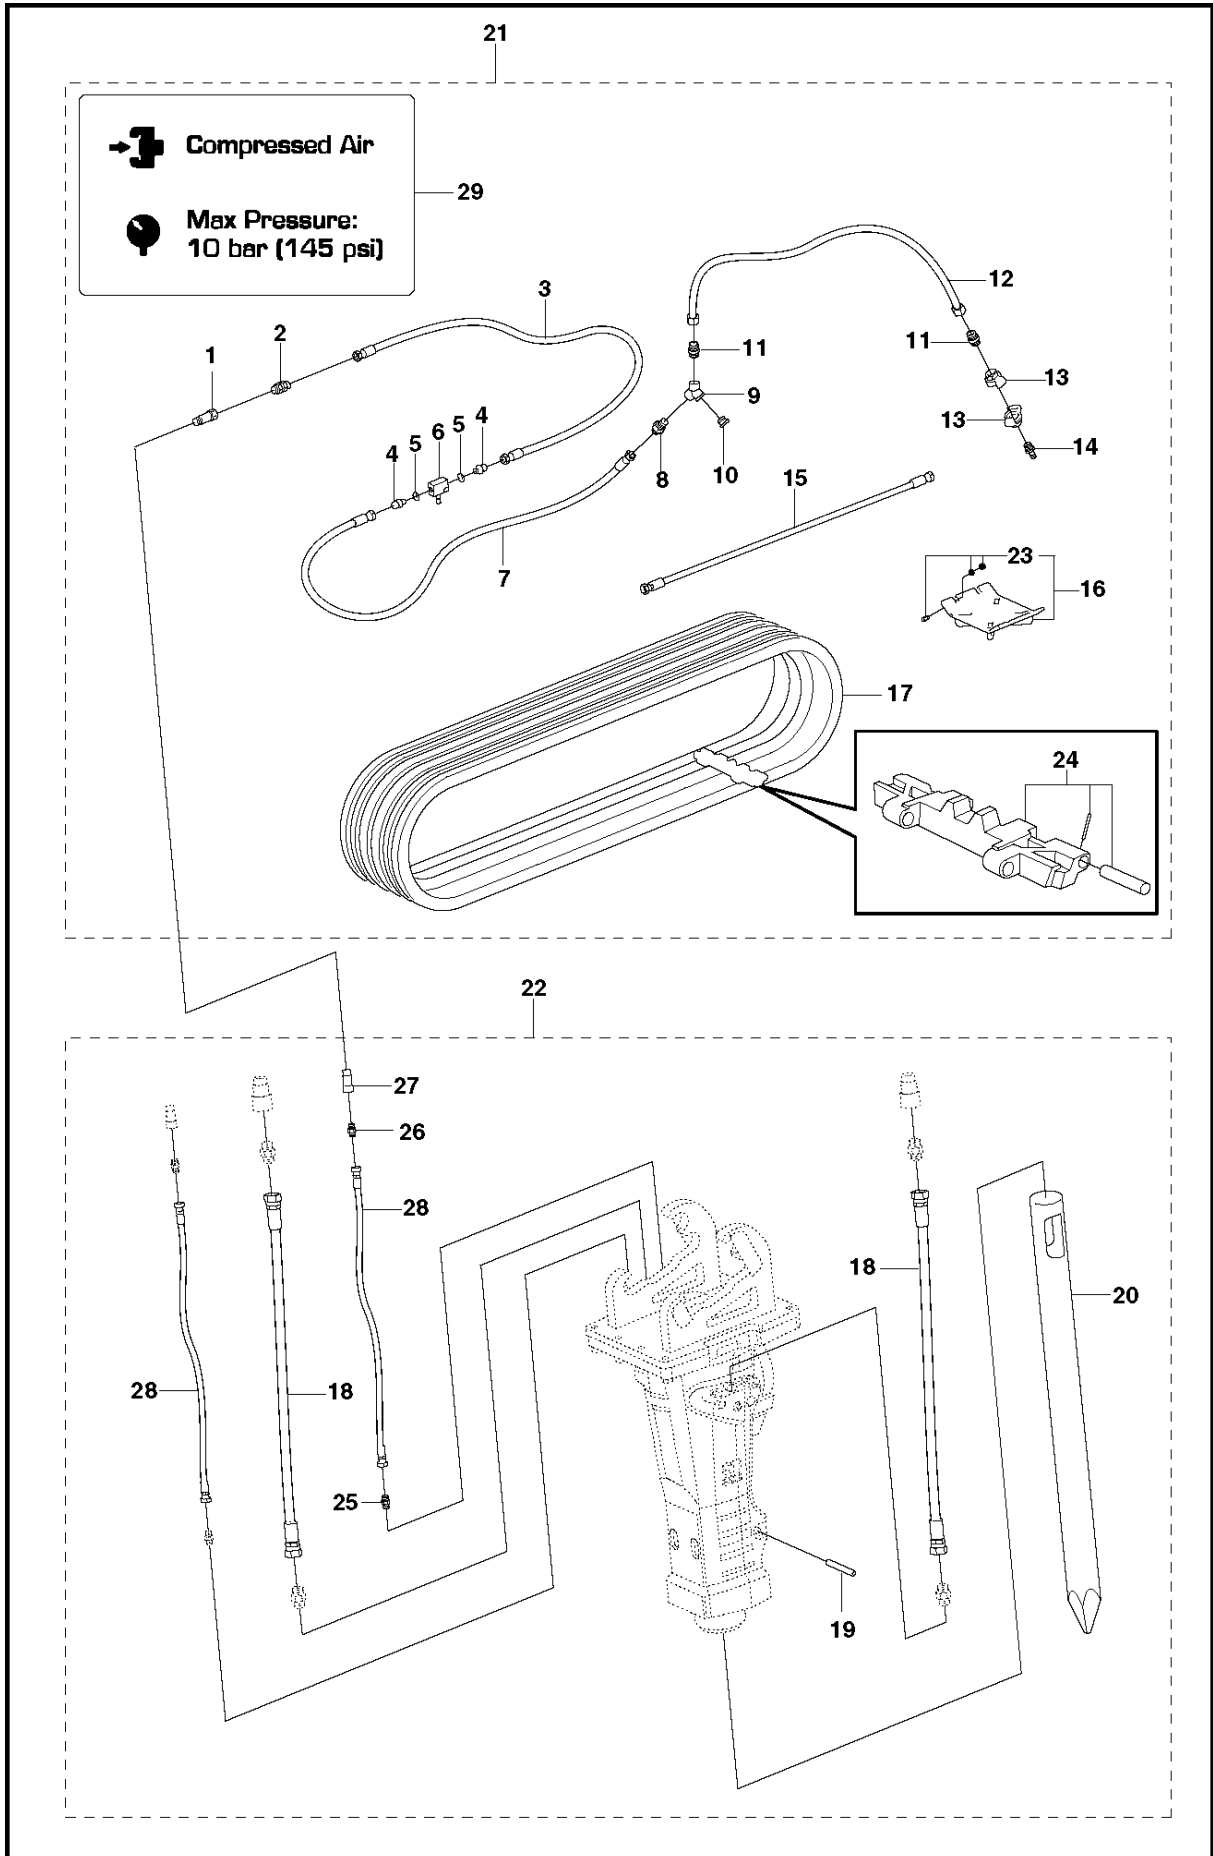

SPARE PARTS LIST

ACCESSORIES AND TOOLS

HEAT PACKAGE

PRODUCT COMPLETE

HEAT PACKAGE

Ref	Part No	Description	Remark	QTY KIT	
1	580 89 50-01	QUICK COUPLING		1	21
2	576 41 20-01	ADAPTER		1	21
3	580 87 83-02	HOSE ASSY	For DXR 310	1	21
3	580 87 83-04	HOSE ASSY	For DXR 300	1	21
3	580 87 83-03	HOSE ASSY	For DXR 270	1	21
4	586 59 66-01	ADAPTER		2	21
5	586 59 67-01	WASHER		2	21
6	586 47 22-01	REGULATOR		1	21
7	580 87 83-03	HOSE ASSY		1	21
8	510 25 90-01	ADAPTER		1	21
9	586 47 21-01	Y-COUPLING		1	21
10	506 17 25-01	PLUG		1	21
11	586 47 53-01	ADAPTER		2	21
12	586 47 27-01	HOSE ASSY		1	21
13	586 47 20-01	COUPLING		2	21
14	586 54 23-01	HOSE CONNECTOR		1	21
15	580 87 48-01	HOSE ASSY		2	21
16	587 18 63-01	FOOTPLATE		1	21
17	579 21 73-01	STEEL TRACK		2	21
18	580 87 45-01	HOSE ASSY		2	22
19	586 49 85-02	LOCKING PIN	For SB 302	1	22
19	576 63 69-03	PIN	For SB 202	1	22
20	586 50 10-02	TOOL	For SB 302	1	22
20	522 86 95-04	HAMMER	For SB 202	1	22
21	586 70 29-01	ATTACHMENT KIT	For DXR 310	1	
21	586 70 30-01	ATTACHMENT KIT	For DXR 300	1	
21	586 70 31-01	ATTACHMENT KIT	For DXR 270	1	
22	586 70 28-01	ATTACHMENT KIT	For SB 302	1	
22	586 70 26-01	ATTACHMENT KIT	For SB 202	1	
23	587 18 66-01	SCREW KIT		1	16
24	587 18 41-01	LINK ASSY		1	22
25	505 26 84-01	ADAPTER		1	22
26	510 24 58-01	ADAPTER		1	22
27	580 87 56-01	QUICK COUPLING		1	22
28	580 87 47-01	HOSE ASSY		2	22
29	586 65 78-01	STICKER		1	21