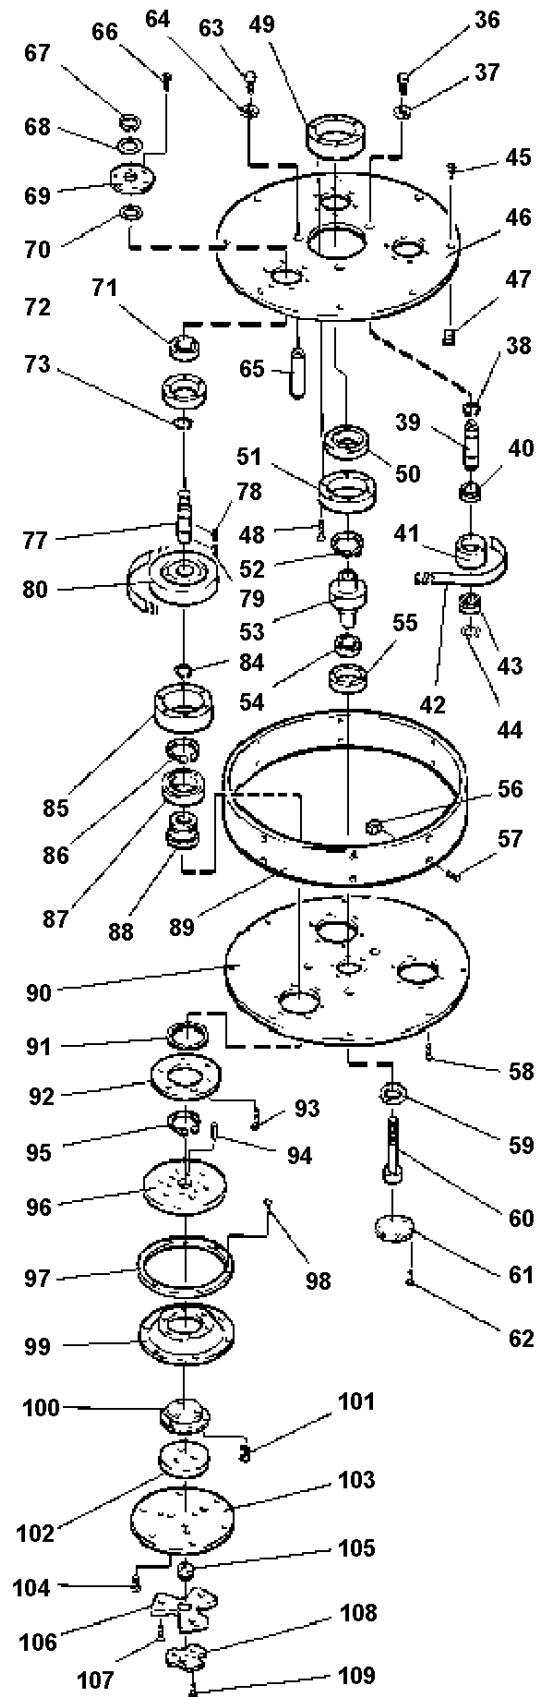

B HTC 500
GRINDING HEAD

GRINDING HEAD

HTC 500, 967837303, 967837301, 967837302, 2019-01

Ref	Part No	Description	Remark	QTY KIT
36	593 49 52-01	SCREW	SCREW M8X25	3
37	593 49 62-01	WASHER	WASHER M8	3
38	593 49 63-01	CIRCLIP	CIRCLIP SGA 20	2
39	593 38 14-01	SHAFT	SHAFT BELT TENSIONER	2
40	593 38 15-01	BALL BEARING	BALL BEARING 6005	2
41	593 38 16-01	WHEEL	TENSIONING WHEEL	2
42	593 38 17-01	BELT	BELT INNER	1
43	593 38 15-01	BALL BEARING	BALL BEARING 6005	2
44	593 49 63-01	CIRCLIP	CIRCLIP SGA 20	2
45	593 50 78-01	SCREW	SCREW M6X16	8
46	593 38 18-01	LID	UPPER COVER	1
47	593 38 19-01	FIXING WASHER	FIXING BOSS, NON-ZINC	8
48	593 50 73-01	SCREW	SCREW M6X25	6
49	593 38 20-01	CUP	BEARING CUP TOP CENTRE	1
50	593 38 21-01	BALL BEARING	BALL BEARING 6012	1
51	593 38 22-01	CUP	BEARING CUP BOTTOM CENTRE	1
52	593 49 65-01	CIRCLIP	CIRCLIP SGA 60	1
53	593 38 23-01	PULLEY	CENTRE HUB	1
54	593 38 24-01	BALL BEARING	BALL BEARING 6205	1
55	593 38 25-01	CUP	BEARING CUP PULLEY UPPER	1
56	593 38 19-01	FIXING WASHER	FIXING BOSS, NON-ZINC	8
57	593 50 78-01	SCREW	SCREW M6X16	16
58	593 50 78-01	SCREW	SCREW M6X16	8
59	593 38 26-01	SPACER	SPACER 6205	1
60	593 49 66-01	SCREW	SCREW M10X60	1
61	593 38 27-01	COVER	COVER, CENTRE HUB	1
62	0	TBD	SCREW M6X25	6
63	593 49 52-01	SCREW	SCREW M8X25	3
64	593 49 62-01	WASHER	WASHER M8	3
65	593 38 14-01	SHAFT	SHAFT BELT TENSIONER	1
66	593 50 73-01	SCREW	SCREW M6X25	18
67	0	TBD	CIRCLIP SGA 20 replaced by pos 68 (discontinued)	3
68	593 40 07-01	RING	GAMMA RING RB 20X35X4	3
69	593 38 28-01	COVER	SHAFT COVER	3
70	593 38 26-01	SPACER	SPACER 6205	3
71	593 38 24-01	BALL BEARING	BALL BEARING 6205	3
72	593 38 25-01	CUP	BEARING CUP PULLEY UPPER	3
73	593 49 68-01	CIRCLIP	CIRCLIP SGA 25	3
77	593 38 29-01	SHAFT	SHAFT, PULLEY	3
78	593 49 69-01	PARALLEL KEY	WEDGE RK 8X7X25 H9	3
79	593 49 69-01	PARALLEL KEY	WEDGE RK 8X7X25 H9	3
80	593 38 30-01	PULLEY	PULLEY	3
84	593 49 68-01	CIRCLIP	CIRCLIP SGA 25	3
85	593 38 31-01	PULLEY	BEARING CUP PULLEY LOWER	3
86	593 49 70-01	CIRCLIP	CIRCLIP SGA 50	3
87	593 38 32-01	BALL BEARING	BALL BEARING 6010	3
88	593 38 33-01	HUB	PULLEY HUB	3
89	593 38 34-01	RIM	EDGING STRIP	1
90	0	TBD	LOWER COVER (discontinued)	1
91	593 38 36-01	SPACER	SPACER 6010	3
92	593 38 37-01	LID	HUB COVER HTC 500	3
93	593 50 73-01	SCREW	SCREW M6X25	18
94	593 49 89-01	PIN	CYLINDER PIN CP 6X20 H8	9
95	593 49 65-01	CIRCLIP	CIRCLIP SGA 60	3
96	593 38 38-01	HOLDER	SGRINDING HOLDER UPPER	3