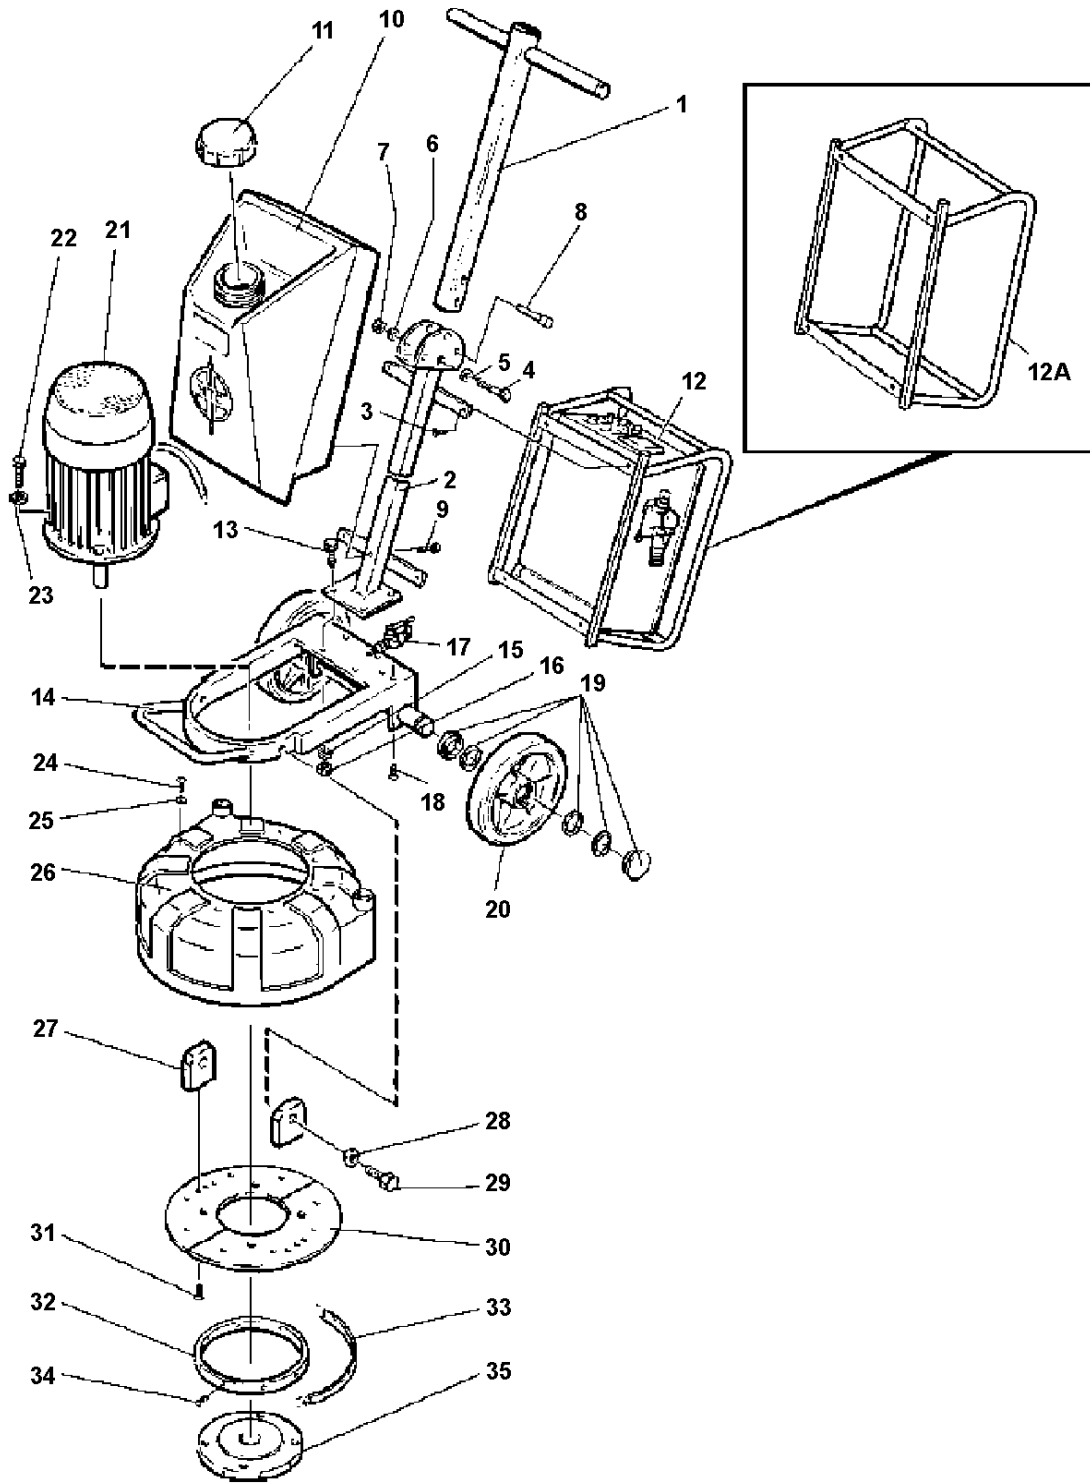

SPARE PARTS LIST

SURFACE PREPARATION EQUIPMENT

HTC 500, 967837303, 967837301,
967837302, 2019-01

A HTC 500
CHASSIS

CHASSIS

HTC 500, 967837303, 967837301, 967837302, 2019-01

Ref	Part No	Description	Remark	QTY KIT
1	0	TBD	HANDLE	1
2	0	TBD	POLE	1
3	593 49 52-01	SCREW	SCREW M8X25	4
4	593 63 01-01	SCREW	SCREW M12X85	1
5	0	TBD	WASHER M12	1
6	0	TBD	WASHER M12	1
7	593 49 53-01	LOCK NUT	NUT NYLOCK M12	1
8	593 38 09-01	SPRING PIN	PIN CHASSIS	1
9	593 49 55-01	SCREW	SCREW M8X10	1
10	595805801	TBD	WATER TANK	1
11	0	TBD	COVER, WATER TANK (discontinued)	1
12	595802101	TBD	POWER UNIT 3x400v MS	1
12	0	TBD	WER UNIT 3x230v JP	1
12	593 45 58-01	POWER UNIT	WER UNIT 2x115v US	1
12	595633501	TBD	WER UNIT 3x230v NO	1
12	593 46 24-01	POWER UNIT	WER UNIT 3x400v EU	1
12	595638001	TBD	WER UNIT 230v EU	1
12A	595 80 36-01	CHASSIS	PROTECTIVE CAGE	1
13	593 49 56-01	SCREW	SCREW M10X35	4
14	0	TBD	CHASSIS HTC 500 BOTTOM	1
15	593 49 57-01	WASHER	WASHER M10	4
16	593 49 58-01	LOCK NUT	NUT NYLOCK M10	4
17	593 38 10-01	VALVE	WATER TAP	1
18	0	TBD	SCREW M5X20	2
19	593 38 11-01	WHEEL KIT	WHEEL FITTING KIT	2
20	593 39 64-01	WHEEL	WHEEL THIN	2
20	593 39 72-01	WHEEL	EEL WIDE BLACK	2
20	593 46 87-01	WHEEL	EEL WIDE GREY	2
21	593 45 63-01	MOTOR	MOTOR	1
22	593 49 59-01	SCREW	SCREW M12X25	4
23	0	TBD	WASHER M12	4
24	593 49 54-01	SCREW	SCREW M6X10	6
25	593 49 60-01	WASHER	WASHER M6	6
26	593 38 92-01	COVER	COVER COMPLETE	1
27	593 62 44-01	BRACKET	FIXING LUG	2
28	0	TBD	WASHER M12	2
29	593 49 56-01	SCREW	SCREW M10X35	2
30	595800501	TBD	SPLIT PLATE	2
31	593 49 61-01	SCREW	SCREW M6X2	6
32	0	TBD	BELT RING INCLUDED IN 110017 (discontinued)	1
33	593 38 12-01	BELT	BELT, UPPER S-140 HTC 500	1
34	0	TBD	SCREW M6X16	8
35	593 38 13-01	ENGINE PLATE	MOTOR PLATE HTC 500	1