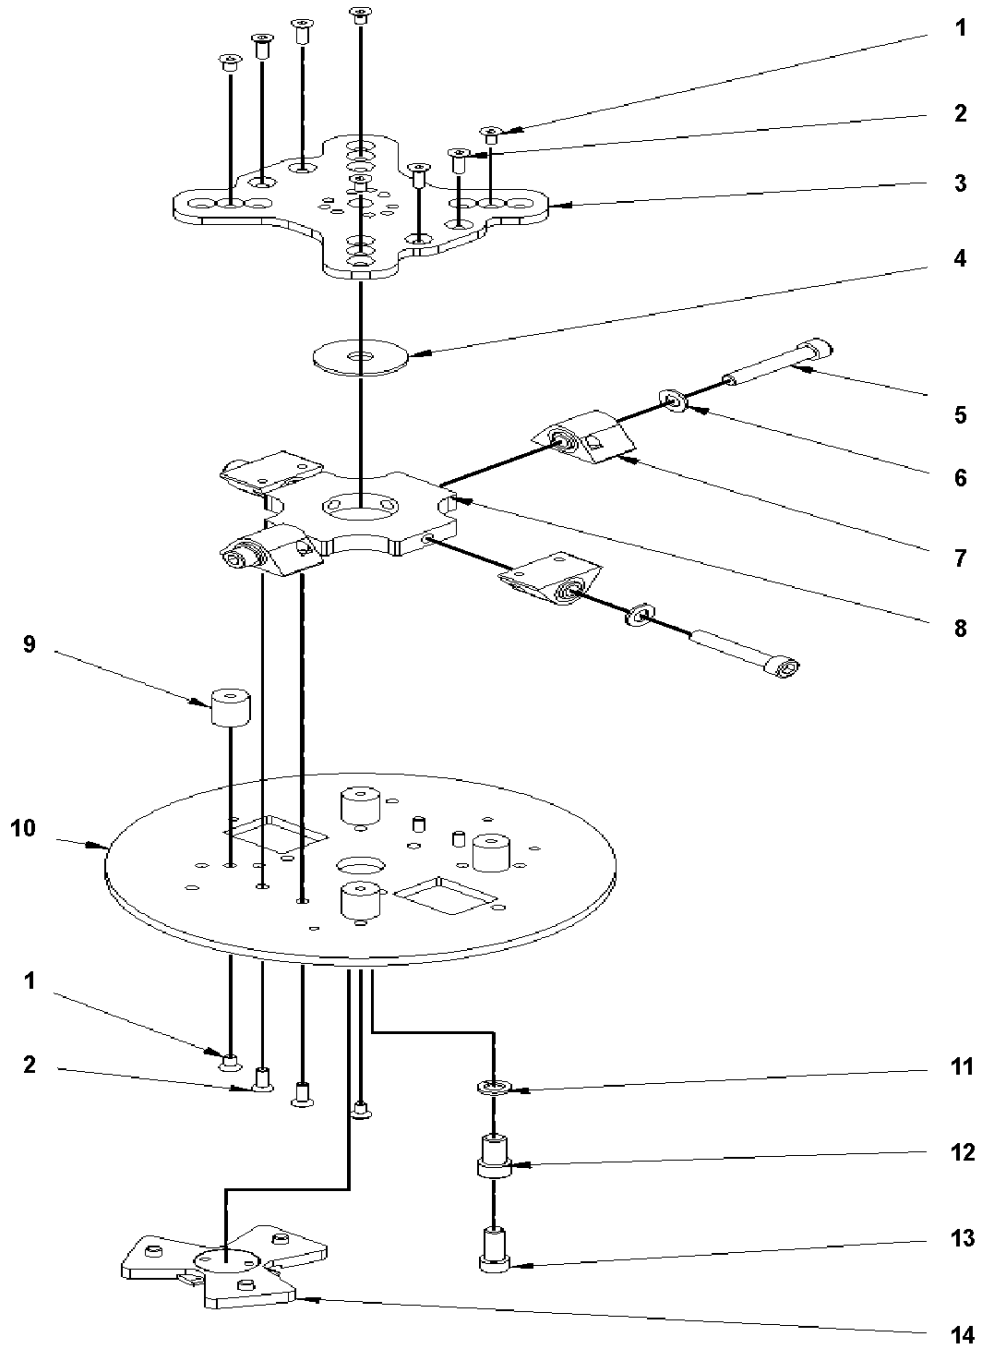

K HTC 950RX
GRINDING HOLDER ASSY

GRINDING HOLDER ASSY

HTC 950RX, 967837701, 967837702, 2019-01

Ref	Part No	Description	Remark	QTY KIT
1	593 50 85-01	SCREW	SCREW MFTS M6X12 10.9 ZP	8
2	593 50 51-01	SCREW	SCREW MFTS M6X20 10.9 ZP	8
3	593 43 82-01	PLATE	UPPER GRIND HOLDER PLATE	1
4	593 43 86-01	HOLDER	WASHER	1
5	593 49 66-01	SCREW	SCREW MC6S M10X60 12.9 PLAIN	4
6	593 49 91-01	WASHER	WASHER BRB M10 ZP	4
8	593 43 84-01	HOLDER	CARDAN CONNECTION	1
9	595 74 84-01	ABSORBER	SHOCK ABSORBER 20x25 M6	4
10	593 43 85-01	PLATE	GRIND HOLDER PLATE	1
11	593 50 99-01	LOCKWASHER	WASHER A 10 DIN 127	1
12	593 50 36-01	SCREW	SCREW MC6S M12X25 8.8 ZP	1
13	593 50 41-01	SCREW	SCREW MC6S M10X30 12.9 PLAIN	1
14	593 61 59-01	CROSS MEMBER	CROSS COMPLETE	1