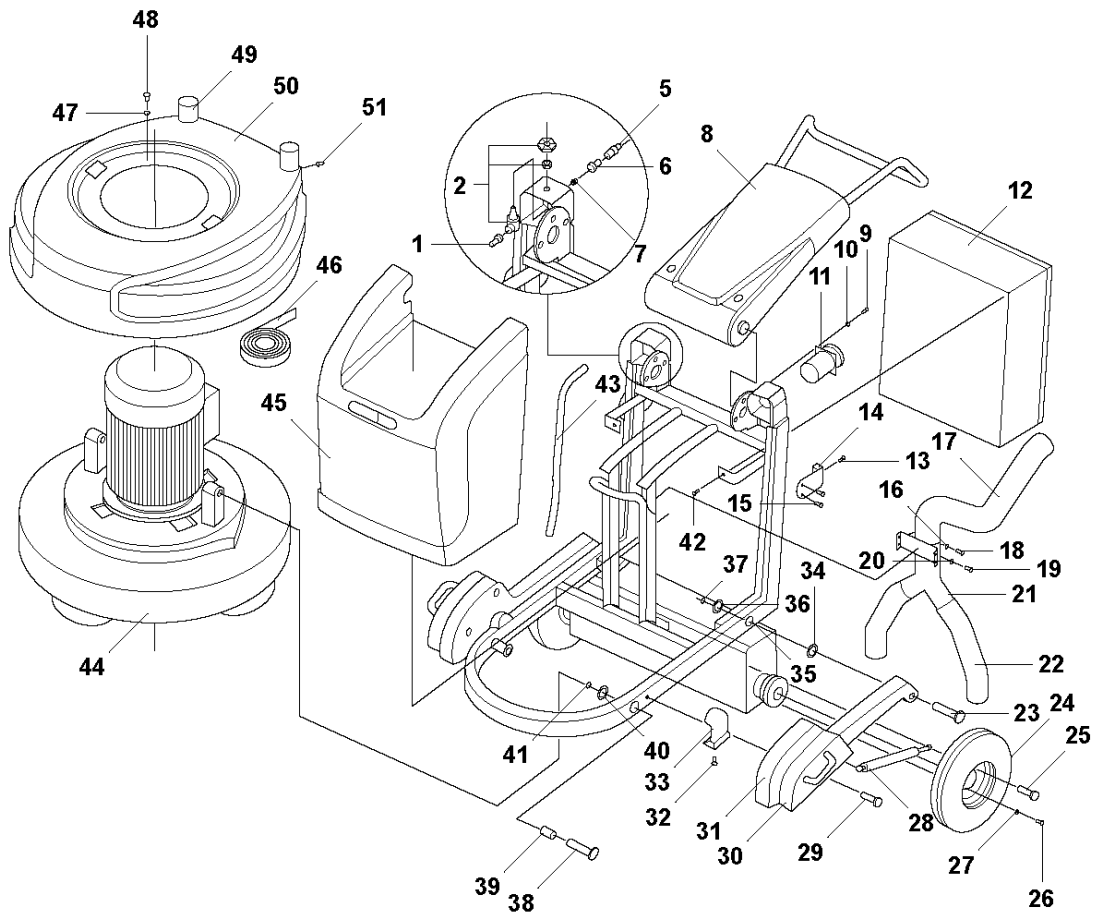

SPARE PARTS LIST

SURFACE PREPARATION EQUIPMENT

HTC 950RX, 967837701, 967837702,
2019-01

A HTC 950RX
CHASSIS

CHASSIS

HTC 950RX, 967837701, 967837702, 2019-01

Ref	Part No	Description	Remark	QTY KIT
1	593 41 70-01	HOSE CONNECTOR	HOSE CONNECTION 3/8	1
2	593 43 93-01	VALVE	SLIDING VALVE	1
5	595 81 12-01	COUPLING	QUICK COUPLING FEMALE	1
6	595 81 13-01	COUPLING	QUICK COUPLING MALE	1
7	595 81 14-01	BARREL	BARREL NIPPLE 3/8	1
8	0	TBD	HANDLE COMPLETE	1
9	593 50 20-01	SCREW	SCREW M5x12	4
10	593 50 43-01	WASHER	WASHER M5	4
11	593 41 33-01	TUBE	SUCTION TUBE	1
12	595636301	TBD	POWER UNIT 15Kw	1
13	593 50 40-01	SCREW	SCREW M8x35	2
14	593 42 21-01	WEAR PROTECTION	WEAR PROTECTION UPPER	2
15	593 49 78-01	SCREW	SCREW M6X25	4
16	593 49 60-01	WASHER	WASHER M6	4
17	593 47 87-01	HOSE	HOSE 75mm. 0.7m	1
18	593 50 00-01	LOCK NUT	NUT NYLOCK M6	4
19	593 49 73-01	SCREW	SCREW M6X12	4
20	593 49 60-01	WASHER	WASHER M6	4
21	595 80 99-01	PIPE	FORK PIPE	1
22	593 47 91-01	HOSE	HOSE 63mm. 0.5m	1
23	593 41 35-01	SHAFT	WEIGHT SHAFT	2
24	593 44 88-01	WHEEL	WHEEL BLACK	2
24	593 46 90-01	WHEEL	WHEEL GREY	2
25	593 41 39-01	PISTON	LEVER INDEXING PLUNGER	2
26	593 50 28-01	SCREW	SCREW M8x20	8
27	593 50 04-01	WASHER	WASHER M8	8
28	593 41 42-01	GAS SPRING	GAS SPRING COMPLETE	2
29	593 43 10-01	PISTON	LEVER INDEXING PLUNGER	2
30	595809501	TBD	WEIGHT 14Kg LEFT	1
30	593 41 86-01	HANDLE	BOW HANDLE	1
30	593 49 71-01	SCREW	SCREW M6x20	2
30	595809401	TBD	WEIGHT 14Kg RIGHT	1
30	593 41 86-01	HANDLE	BOW HANDLE	1
30	593 49 71-01	SCREW	SCREW M6x20	2
31	593 41 32-01	WEIGHT	WEIGHT 35Kg	2
31	593 42 20-01	WEIGHT	SLIDING STRIP	2
31	593 50 78-01	SCREW	SCREW M6x16	4
31	595 67 21-01	SCREW	SCREW M16x55	4
32	593 50 06-01	SCREW	SCREW M8x16	2
33	593 41 38-01	WEAR PROTECTION	WEAR PROTECTION LOWER	2
34	593 50 44-01	WASHER	WASHER M24	2
35	593 41 72-01	BUSHING	BUSHING BM25	2
36	593 50 44-01	WASHER	WASHER M24	2
37	593 49 68-01	CIRCLIP	CIRCLIP SGA 25	2
38	593 42 13-01	SHAFT	SHAFT CHASSI/GRINDING HEAD	2
39	593 41 72-01	BUSHING	BUSHING BF25	2
40	593 50 44-01	WASHER	WASHER M24	2
41	593 50 62-01	PIN	LOCKING PIN	2
42	593 50 06-01	SCREW	SCREW M8x16	4
43	0	TBD	HOSE COARSE ARMOURED	1
44	593 42 67-01	HEAD	GRINDING HEAD WITHOUT MOTOR	1
45	593 41 43-01	COVER	MACHINE COVER	1
46	593 61 55-01	CROSS MEMBER	VELCRO MALE 38mm	3
47	593 50 04-01	WASHER	WASHER M8	8
48	593 50 06-01	SCREW	SCREW M8x16	8
49	595 80 98-01	HOSE	SUCTION TUBE	2
50	593 42 27-01	COVER	COVER COMPLETE	1
50	593 52 49-01	COVER	FLOATING COVER COMPLETE	1
51	595671101	TBD	POP RIVET 4.8X19	4