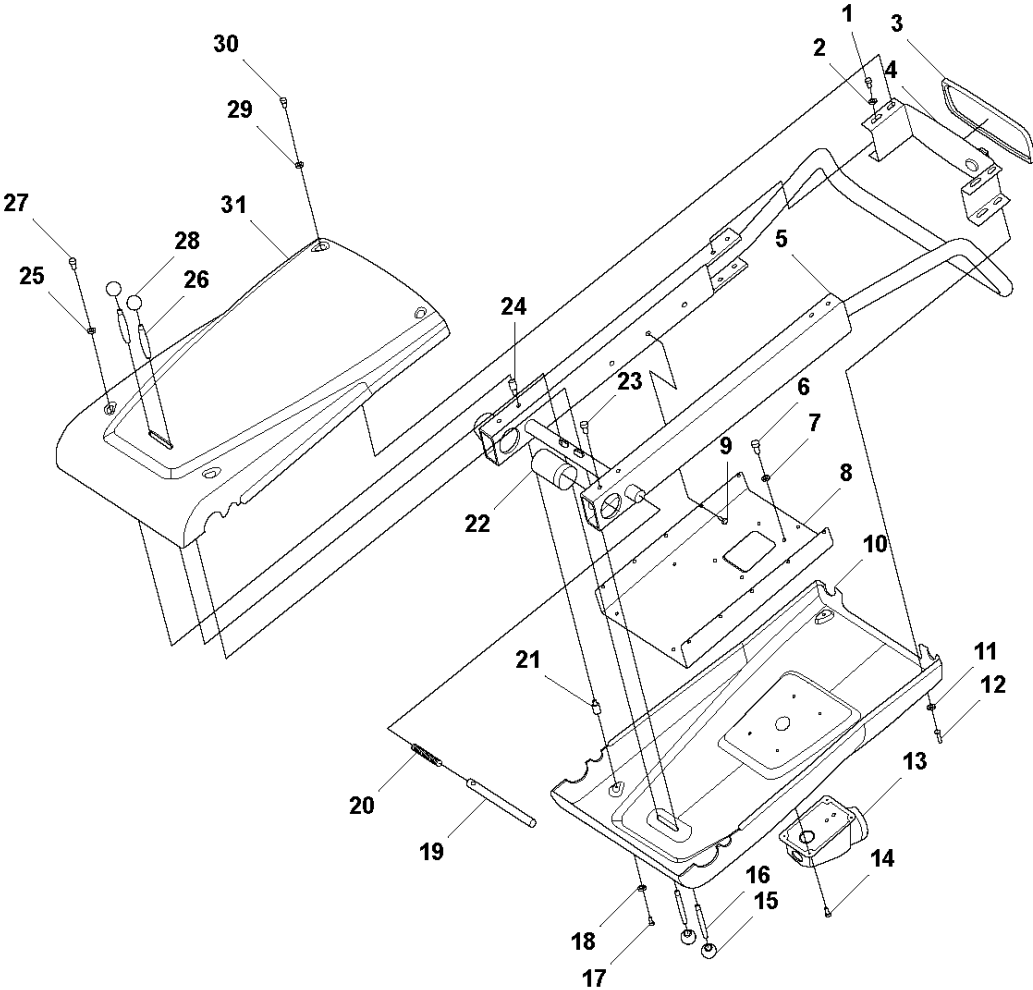

E HTC 950RX
HANDLE

HANDLE

HTC 950RX, 967837701, 967837702, 2019-01

Ref	Part No	Description	Remark	QTY KIT
1	593 50 07-01	SCREW	Screw M6X16	4
2	593 49 60-01	WASHER	Washer BRB M6	4
3	593 41 74-01	GASKET	Packing control panel	1
4	0	TBD	Console instrument panel HTC 950 (discontinued)	1
5	0	TBD	Handle HTC 950 (discontinued)	1
6	0	TBD	Nut M5	4
7	593 50 43-01	WASHER	Washer BRB M5	4
8	0	TBD	Connecting plate (discontinued)	1
9	593 50 07-01	SCREW	Screw M6X16	6
10	593 41 45-01	COVER	Control casing, lower	1
11	593 49 60-01	WASHER	Washer BRB M6	2
12	593 50 07-01	SCREW	Screw M6X16	2
13	593 40 01-01	INLET	Wall inlet 32A 5P RED	1
13	593 40 13-01	INLET	Wall inlet 32A 5P BLACK	1
14	593 50 38-01	SCREW	Screw M5x20	4
15	593 41 41-01	KNOB	Handle ball	2
16	593 41 37-01	PIN	Pin	2
17	593 50 07-01	SCREW	Screw M6X16	2
18	593 49 60-01	WASHER	Washer BRB M6	2
19	593 41 34-01	SPRING PIN	Pin, chassis	2
20	595810401	TBD	Spring	1
21	593 50 39-01	SCREW	Spacer screw	2
22	593 41 36-01	HANDLE	Attachment pipe handle	2
23	593 49 96-01	SCREW	Screw M8x25	2
24	593 50 39-01	SCREW	Spacer screw	2
25	593 49 60-01	WASHER	Washer BRB M6	2
26	593 41 37-01	PIN	Pin	2
27	593 50 07-01	SCREW	Screw M6X16	2
28	593 41 41-01	KNOB	Handle ball	2
29	593 49 60-01	WASHER	Washer BRB M6	2
30	593 50 07-01	SCREW	Screw M6X16	2
31	593 41 44-01	COVER	Control casing	1