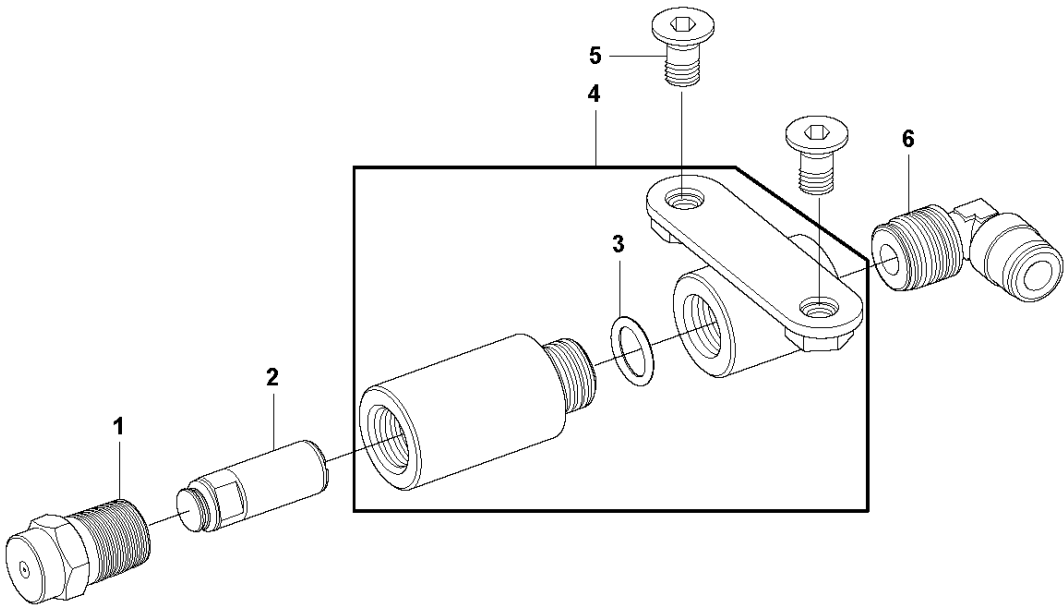

**HTC 950RX
MIST NOZZLE**

MIST NOZZLE

HTC 950RX, 967837701, 967837702, 2019-01

Ref	Part No	Description	Remark	QTY KIT
1	593 42 38-01	NOZZLE	NOZZLE	1
2	593 42 39-01	FILTER	FILTER	1
3	595645001	TBD	O-RING	1
4	593 51 82-01	BRACKET	MIST HOLDER COMPLETE	1
5	593 50 78-01	SCREW	SCREW M6X16	2
6	593 44 98-01	CONNECTOR	CONNECTOR ANGLE	1