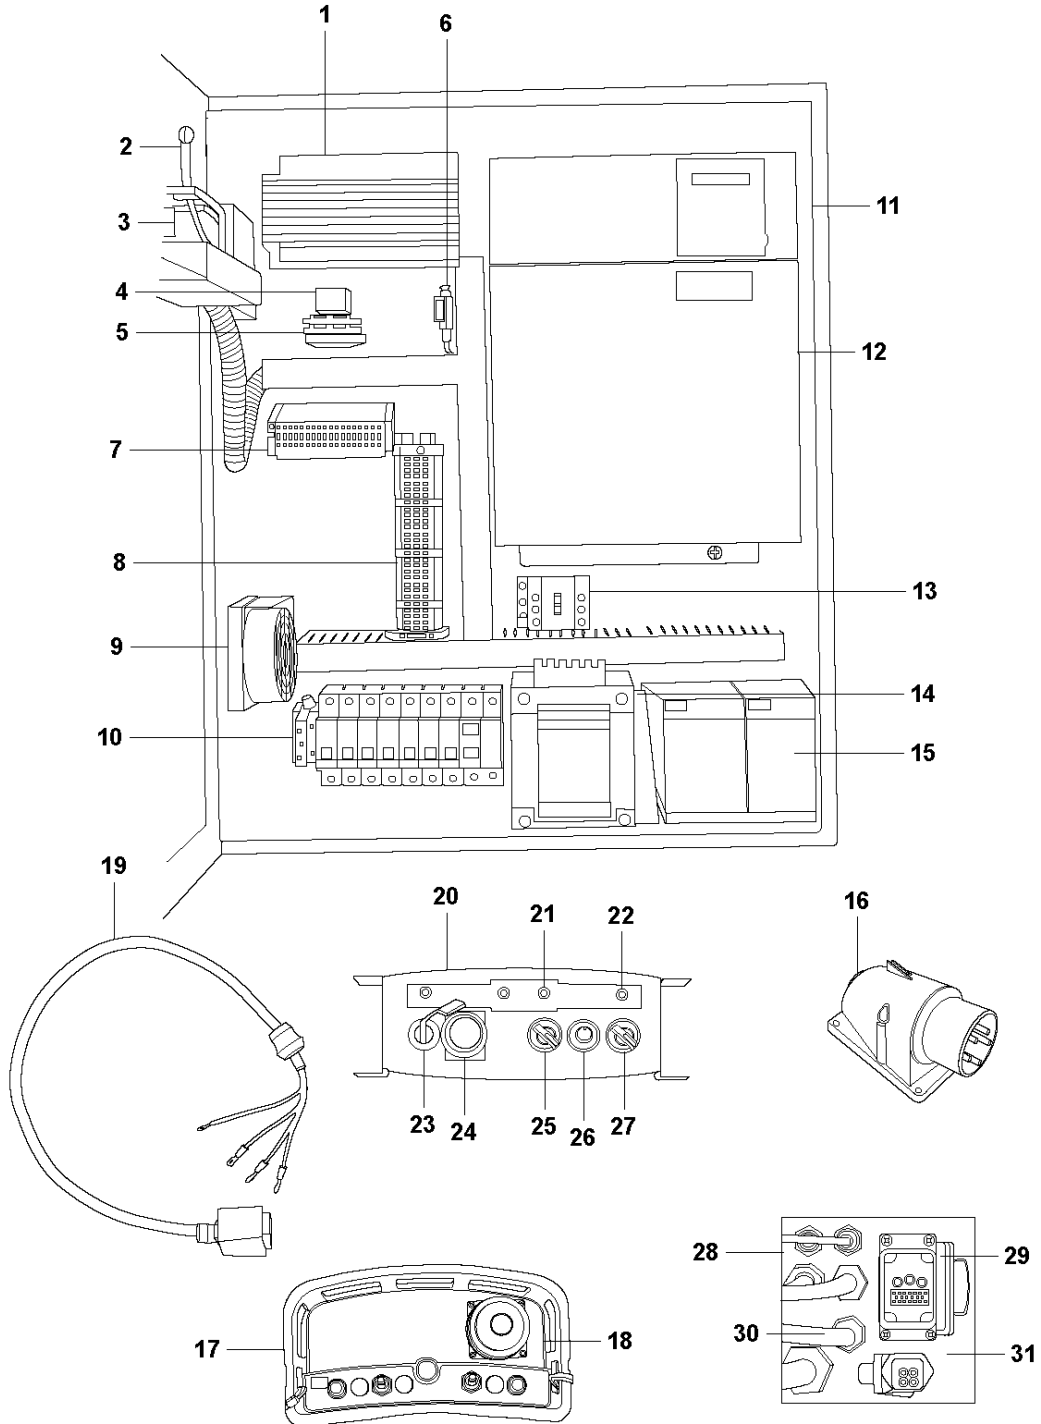

L HTC 950RX
ELECTRICAL CABINET

ELECTRICAL CABINET

HTC 950RX, 967837701, 967837702, 2019-01

Ref	Part No	Description	Remark	QTY KIT
1	593 43 52-01	BATTERY CHARGER	CHARGER	1
2	593 39 53-01	HOUR METER	HOUR METER	1
3	593 42 99-01	KNOB	MIST SWITCH	1
3	593 61 49-01	BASE	MOUNTING BASE	1
3	593 39 96-01	BLOCK	CONTACT BLOCK GREEN (NO)	2
4	593 44 28-01	RELAY	RELAY	1
4	593 46 10-01	BASE	RELAY SOCKEL	1
5	593 55 35-01	FUSE	FUSE 4A	2
5	593 55 28-01	TERMINAL	FUSE TERMINAL	2
6	595734101	TBD	FUSE 20A	1
6	595734201	TBD	FUSE TERMINAL	1
7	593 44 85-01	TERMINAL BLOCK	TERMINAL BLOCK 2.5N GREY	16
7	593 55 37-01	TERMINAL BLOCK	TERMINAL BLOCK 4N GREY	2
8	593 44 85-01	TERMINAL BLOCK	TERMINAL BLOCK 2.5N GREY	22
8	593 55 37-01	TERMINAL BLOCK	TERMINAL BLOCK 4N GREY	3
8	595733801	TBD	TERMINAL BLOCK 4N GREEN	3
9	593 45 82-01	FAN	FILTER FAN	1
9	593 47 51-01	FILTER HOLDER	FILTER HOLDER	1
10	593 55 34-01	FUSE	FUSE 1.25A	1
10	593 55 28-01	TERMINAL	FUSE TERMINAL	1
10	593 44 47-01	FUSE	FUSE 2POL C10A	1
10	593 44 48-01	FUSE	FUSE 1POL D10A	2
10	593 44 16-01	FUSE	FUSE 1POL B4A	1
10	593 43 81-01	FUSE	FUSE 2POL C1A	1
10	593 45 33-01	FUSE	RCD ID 2POL 25A 30mA	1
11	593 47 51-01	FILTER HOLDER	FILTER HOLDER	1
12	593 46 48-01	FREQUENCY INVERTER	INVERTER	1
13	593 45 36-01	CONTACTOR	CONTACTOR	1
14	593 43 56-01	TRANSFORMER	TRANSFORMER	1
15	593 42 54-01	BATTERY	BATTERY	2
16	593 40 01-01	INLET	POWER INLET EU	1
16	593 40 13-01	INLET	POWER INLET US	1
17	593 61 67-01	TRANSMISSION	RADIO SYSTEM	1
18	593 46 17-01	JOYSTICK	JOYSTICK	1
19	593 44 13-01	CABLE	MOTOR CABLE	1
19	595741001	TBD	MOTOR CABLE US	1
20	593 44 12-01	CONTROL PANEL	OPERATOR PANEL	1
21	593 55 36-01	DIODE	LED RED	1
22	595734301	TBD	LED GREEN	1
23	593 43 58-01	KNOB	KEY KNOB 3-POS	1
23	593 61 49-01	BASE	MOUNTING BASE	1
23	593 39 97-01	BLOCK	CONTACT BLOCK RED (NC)	1
23	593 39 96-01	BLOCK	CONTACT BLOCK GREEN (NO)	1
24	593 40 67-01	PUSH BUTTON	EMERGENCY STOP PRESS BUTTON	1
24	593 61 49-01	BASE	MOUNTING BASE	1
24	593 39 97-01	BLOCK	CONTACT BLOCK RED (NC)	1
25	593 42 99-01	KNOB	KNOB 2-POS	1
25	593 61 49-01	BASE	MOUNTING BASE	1
25	593 39 96-01	BLOCK	CONTACT BLOCK GREEN (NO)	1
26	593 42 07-01	KNOB	POTENTIOMETER KNOB	1
26	593 43 41-01	POTENTIOMETER	POTENTIOMETER	1
27	593 42 99-01	KNOB	KNOB 2-POS	1
27	593 61 49-01	BASE	MOUNTING BASE	1
27	593 39 96-01	BLOCK	CONTACT BLOCK GREEN (NO)	1
28	593 45 46-01	CABLE	DRIVE MOTOR CABLE	2