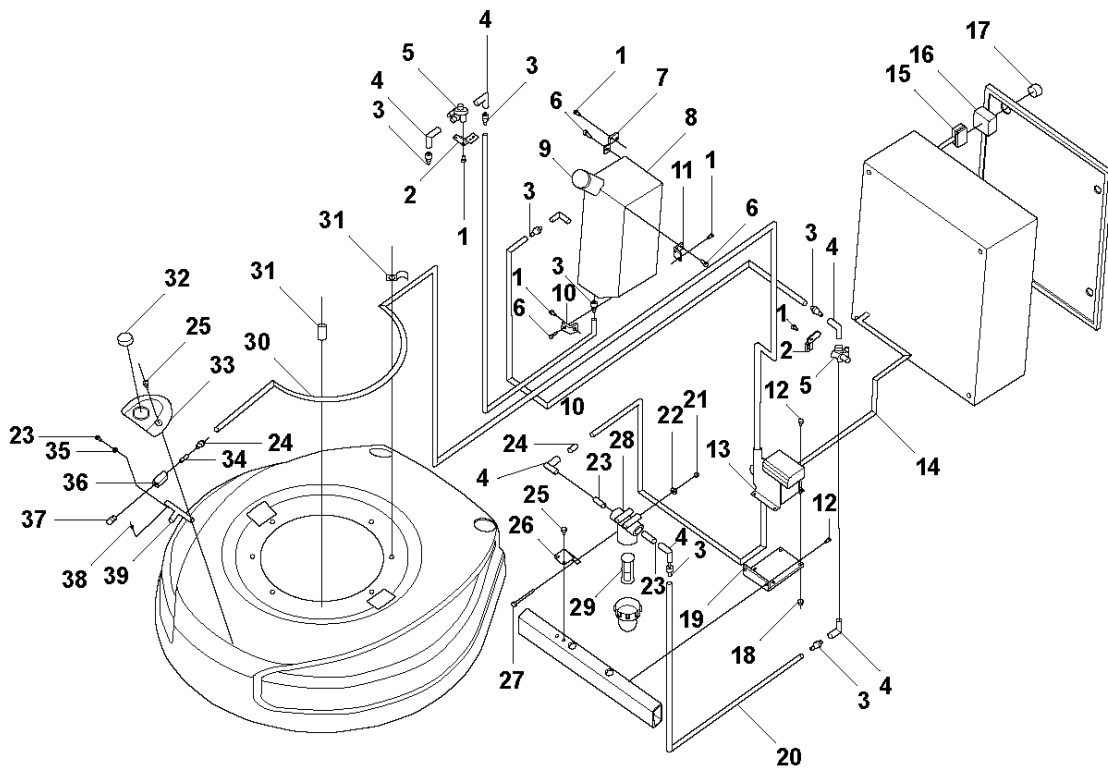

D HTC 950RX
MIST COOLER

MIST COOLER

HTC 950RX, 967837701, 967837702, 2019-01

Ref	Part No	Description	Remark	QTY KIT
1	593 50 20-01	SCREW	Screw M5x12	14
2	595785601	TBD	Fixing plate ball valve, Left HTC 800	2
3	593 39 16-01	CONNECTOR	Hose connection 2601-12- 1/4	7
4	593 38 96-01	ELBOW	Elbow piece MF 2020-1/4	7
5	593 38 10-01	VALVE	Water valve to grinder	2
6	593 50 26-01	SCREW	Screw	3
7	595814101	TBD	Attachment 2 water tank	1
8	595815101	TBD	Water tank 950	1
9	593 37 81-01	COVER	Pipe cover for suction casing	1
10	595814201	TBD	Attachment 3 water tank	1
11	595813901	TBD	Attachment water tank	1
12	593 50 07-01	SCREW	Screw M6x16	6
13	593 47 33-01	PUMP	Mist pump	1
14	595816501	TBD	Cable	1
15	593 39 96-01	BLOCK	Contact Block ZBE-101 (NO)	2
16	593 61 49-01	BASE	Mounting base, metal	1
17	593 42 99-01	KNOB	Knob black 2-pos	1
18	593 50 00-01	LOCK NUT	Nut Nylock M6	4
19	595814001	TBD	Fixing plate, pump	1
20	593 38 86-01	TUBE	Hose large reinforced PVC 1.1 m	1
21	593 49 98-01	LOCK NUT	Nut Nylock M8	2
22	593 50 04-01	WASHER	Washer BRB M8	2
23	593 42 69-01	BUSHING	Bushing 2531-1/2-1/4	2
24	593 42 68-01	HOSE CONNECTOR	Hose connection 1511-6/4- 1/4	2
25	593 49 73-01	SCREW	Screw MC6S M6x12 8.8	6
26	595816701	TBD	Filter bracket	1
27	595672301	TBD	Screw M8x80	2
28	593 42 36-01	FILTER	Filter holder incl filter	1
29	593 42 37-01	FILTER	Filter	28
30	593 43 38-01	TUBE	Hose 1.5 m	1
31	593 43 03-01	CABLE CLAMP	Cable clips 8 mm with M8 hole	2
32	595816401	TBD	Decal, HTC Mist Cooler System	1
33	593 42 55-01	COVER	Nozzle cover	1
34	593 42 39-01	FILTER	Filter VEF 0138T1B	1
35	593 49 60-01	WASHER	Washer BRB M6	2
36	593 42 56-01	NOZZLE HOLDER	Nozzle holder	1
37	593 42 38-01	NOZZLE	Nozzle RXT 0060 B1	1
38	593 50 08-01	RIVET	Pop rivet 4.8x12.7	3
39	593 42 57-01	SHAFT	Holder nozzle cover	1