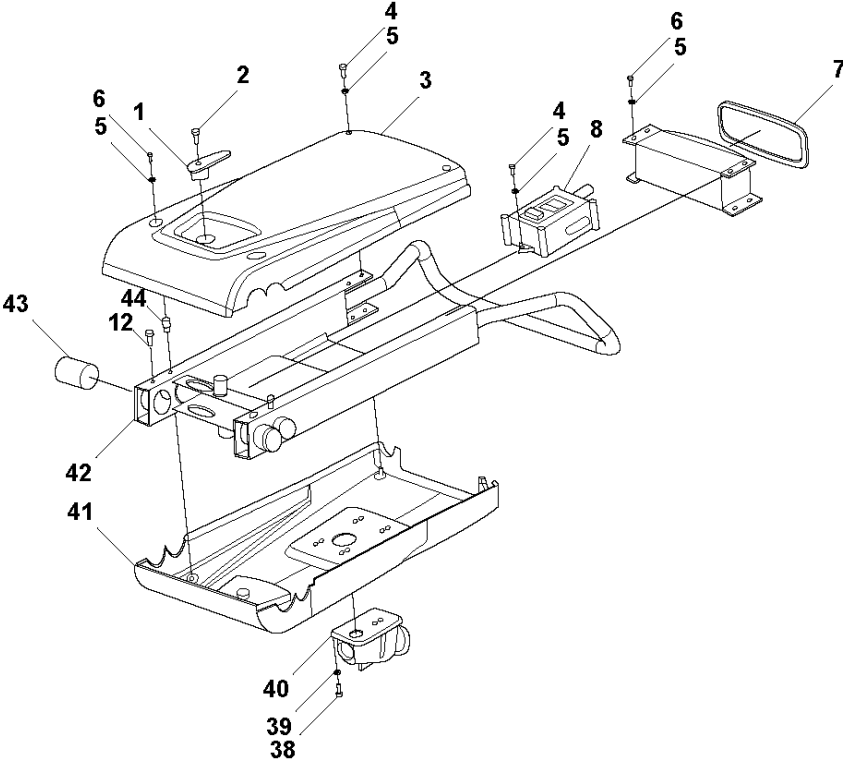

F HTC 950RX
HANDLE

HANDLE

HTC 950RX, 967837701, 967837702, 2019-01

Ref	Part No	Description	Remark	QTY KIT
1	593 51 62-01	KNOB	KNOB	2
2	593 49 96-01	SCREW	SCREW M8X25	2
3	593 51 64-01	COVER	HANDLE COVER UPPER	1
4	593 50 07-01	SCREW	SCREW M6X16	6
5	593 49 60-01	WASHER	WASHER M6	10
6	593 49 73-01	SCREW	SCREW M6X12	4
7	593 41 74-01	GASKET	GASKET CONTROL PANEL	1
8	593 61 67-01	TRANSMISSION	RADIO SYSTEM RX COMPL.	1
12	593 49 96-01	SCREW	SCREW M8X25	4
38	593 50 38-01	SCREW	SCREW M5X20	4
39	593 50 43-01	WASHER	WASHER M5	4
40	593 40 13-01	INLET	POWER INLET 5P BLACK	1
40	593 40 01-01	INLET	POWER INLET 5P RED	1
41	593 51 63-01	COVER	HANDLE COVER LOWER	1
42	593 51 65-01	HANDLE	HANDLE WITH LOCK DEVICE	1
43	593 41 36-01	HANDLE	FASTENING PIPE HANDLE	2
44	593 50 39-01	SCREW	SPACER SCREW M6x20	4