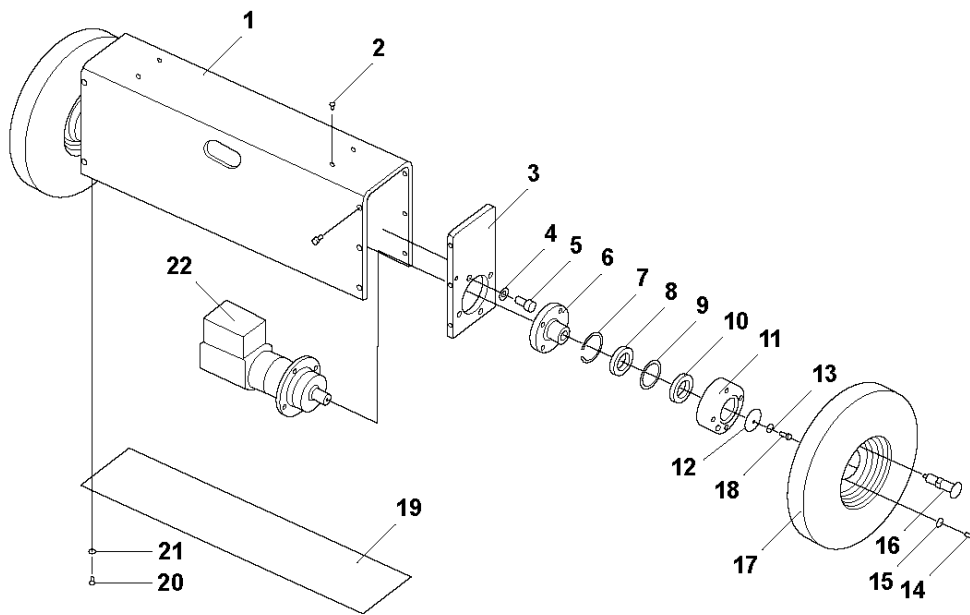

C HTC 950RX
DRIVE MOTOR ASSY

DRIVE MOTOR ASSY

HTC 950RX, 967837701, 967837702, 2019-01

Ref	Part No	Description	Remark	QTY KIT
1	593 41 90-01	BOX	Drive box	1
2	593 50 05-01	SCREW	Screw M10x20	4
3	0	TBD	End drive mechanism, left	1
3	0	TBD	End drive mechanism, right	1
4	593 49 94-01	WASHER	Washer BRB M12	8
5	593 49 59-01	SCREW	Screw M12X25	8
6	593 41 46-01	HUB	Hub wheel locking	2
7	593 50 46-01	CIRCLIP	Circlip SGH 62	2
8	593 41 63-01	BALL BEARING	Ball bearing	2
9	593 41 49-01	SPACER	Spacer wheel locking	2
10	593 41 63-01	BALL BEARING	Ball bearing	2
11	593 41 47-01	SLEEVE	Sleeve wheel locking	2
12	593 41 48-01	WASHER	Washer wheel locking	2
13	593 49 60-01	WASHER	Washer BRB M6	2
14	593 50 28-01	SCREW	Screw M8x20	8
15	593 50 04-01	WASHER	Washer BRB M8	8
16	593 41 39-01	PISTON	Adjustment bolt, Lockable wheel	2
17	593 46 90-01	WHEEL	Wheel	2
18	593 50 42-01	SCREW	ScrewM6x35	2
19	0	TBD	Bottom plate drive mechanism	1
20	593 50 52-01	SCREW	Screw M5x10	12
21	593 50 43-01	WASHER	Washer BRB M5	12
22	593 41 69-01	DRIVER	Driving motor – 91202240	2
22	593 47 04-01	DRIVER	Driving motor – 91203140	2