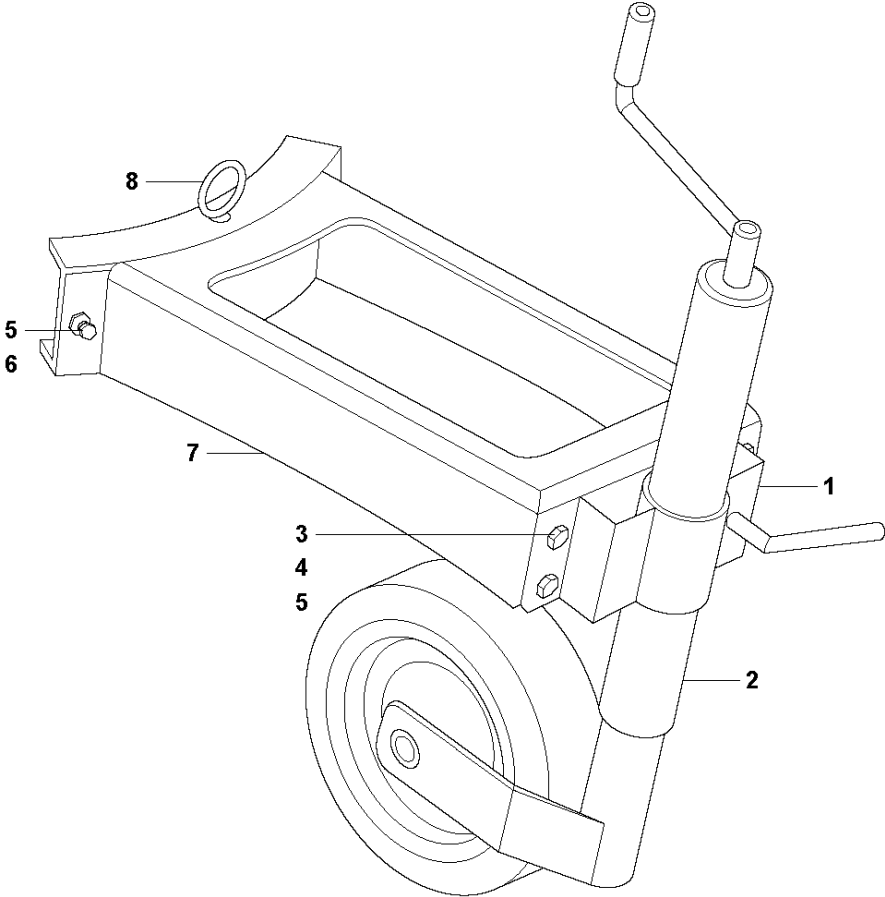

B HTC 950RX
SUPPORT WHEEL

SUPPORT WHEEL

HTC 950RX, 967837701, 967837702, 2019-01

Ref	Part No	Description	Remark	QTY KIT
1	593 47 01-01	WHEEL BRACKET	BRACKET SUPORT WHEEL	1
2	593 47 00-01	SUPPORT WHEEL	SUPPORT WHEEL	1
3	593 49 91-01	WASHER	WASHER M10	4
4	593 49 58-01	LOCK NUT	LOCK NUT M10	4
5	593 49 97-01	SCREW	SCREW M10x30	6
6	593 50 09-01	NUT	NUT M10	2
7	593 53 01-01	CHASSIS	SUPPORT WHEEL CHASSIS	1
8	593 44 06-01	WHEEL	PIN	1