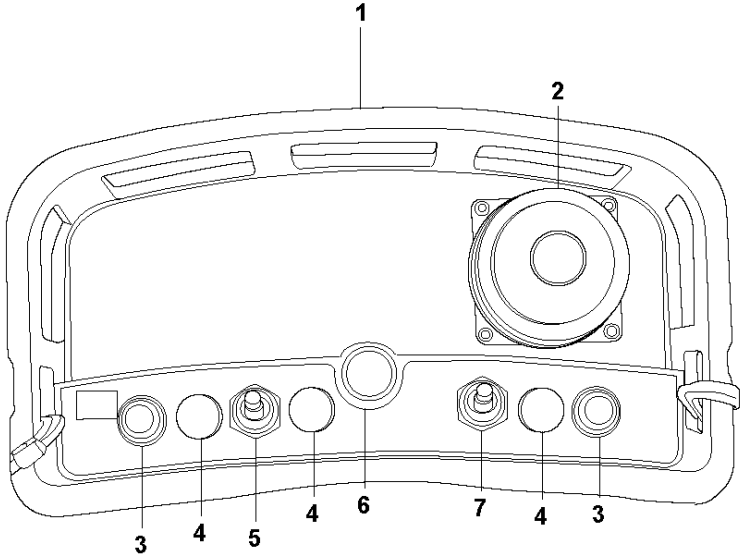

M HTC 950RX
REMOTE CONTROL

REMOTE CONTROL

HTC 950RX, 967837701, 967837702, 2019-01

Ref	Part No	Description	Remark	QTY KIT
1	593 61 67-01	TRANSMISSION	RADIOSYSTEMRX	1
1	593 61 69-01	TRANSMISSION	RADIOSYSTEMRX US	1
1	593 46 26-01	TRANSMISSION	SPARETRANSMITTER SERIAL NO: 999	1
1	593 55 62-01	TRANSMISSION	SPARETRANSMITTER SERIAL NO: 96001	1
2	593 46 17-01	JOYSTICK	JOYSTICK	1
3	593 48 52-01	PUSH BUTTON	PUSH BUTTON	2
3	593 48 53-01	PROTECTION	DUST SHIELD	2
4	593 48 51-01	POTENTIOMETER	POTENTIOMETER	2
5	593 45 62-01	TOGGLE SWITCH	TOGGLESWITCHL-O-L	1
6	593 43 07-01	SWITCH KIT	EMERGENCY PUSH BUTTON	1
6	595796401	TBD	EMERGENCYPIEZO PUSH BUTTON	1
7	593 48 03-01	TOGGLE SWITCH	TOGGLESWITCHL-O	1
7	595796501	TBD	CABLEFORTOGGLESWIT CHES AND PUSH BUTTONS	8
8	593 61 68-01	TRANSMISSION	RECEIVER SERIAL NO: 96001	1
9	593 43 09-01	BATTERY	BATTERY 1500mAh 7,2V	1
10	593 48 42-01	BATTERY CHARGER	CHARGER 7.2V (12V/24V DC and adapterfor GB,AUS, US &EU)	1
11	595795901	TBD	CHARGERAAATTERY(1 2V/24V DC and adapterfor GB,AUS, US &EU)	1