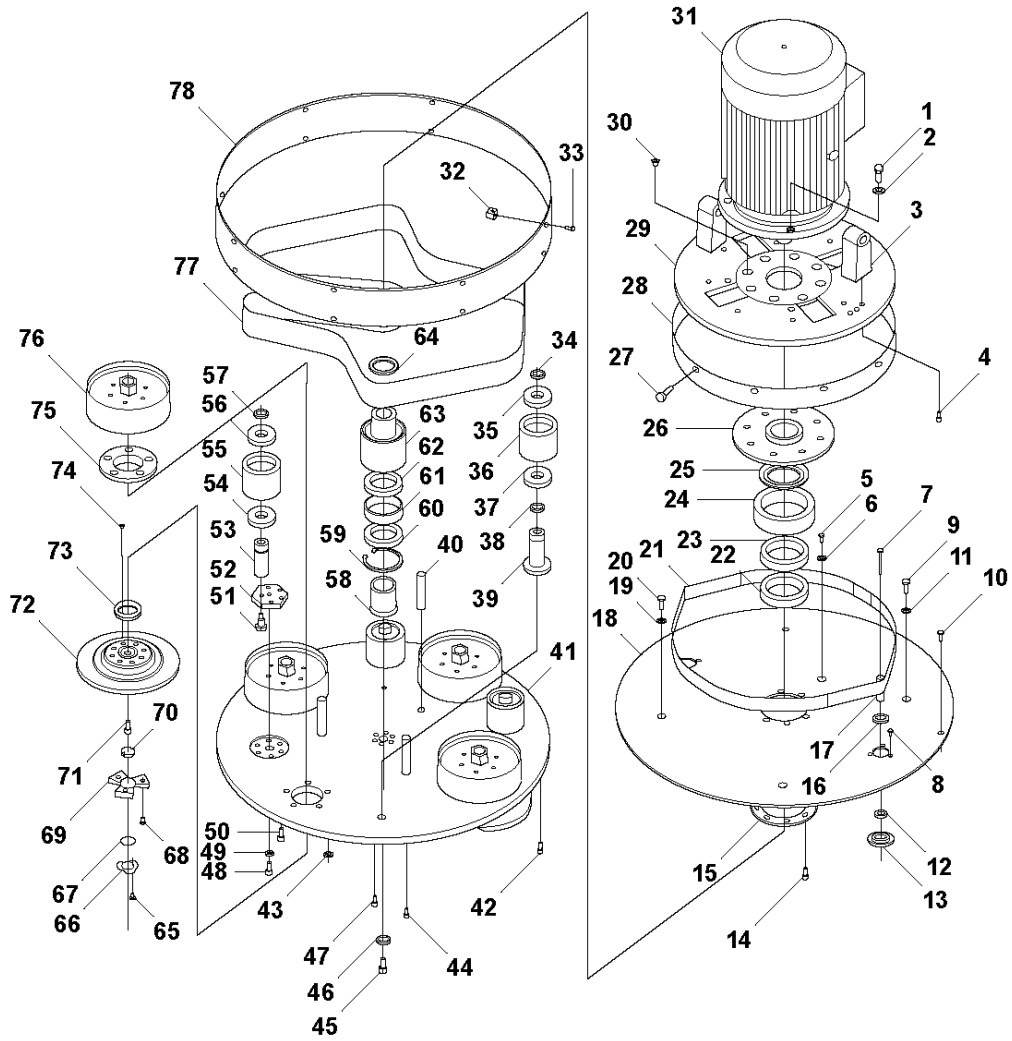

G HTC 950RX
GRINDING HEAD

GRINDING HEAD

HTC 950RX, 967837701, 967837702, 2019-01

Ref	Part No	Description	Remark	QTY KIT
1	593 50 35-01	SCREW	Screw M16x30	4
2	593 49 75-01	WASHER	Washer BRB M16	4
4	593 50 28-01	SCREW	Screw M8x20	6
3	593 40 91-01	HINGE	Hinge Bracket	2
3	593 42 14-01	BUSHING	Hinge Bracket Bushing	2
5	593 49 52-01	SCREW	Screw M8x25	3
6	593 49 62-01	WASHER	Washer BRB M8	3
7	593 50 59-01	SCREW	Screw M8x120	2
8	593 49 72-01	SCREW	Screw M5x8	6
9	593 49 97-01	SCREW	Screw M10x30	2
10	593 50 28-01	SCREW	Screw M8x20	8
11	593 49 57-01	WASHER	Washer TBRB 22X10.5X4	2
12	593 41 15-01	RADIAL SEAL	Radial seal 20x30x5	2
13	593 41 03-01	SPACER	Spacer	2
14	0	TBD	Screw 8x30	8
15	593 40 98-01	COVER	Cover, centre hub	1
16	593 41 16-01	RING	Gamma ring 25x42x04	2
17	593 41 05-01	SHAFT	Shaft journal	2
17	593 50 53-01	PARALLEL KEY	Wedge RK	2
18	593 40 97-01	LID	Upper plate	1
19	593 49 57-01	WASHER	Washer TBRB 22X10.5X4	2
20	593 49 97-01	SCREW	Screw M10x30	2
21	593 41 88-01	POLY-V BELT	Belt, upper	1
22	593 41 18-01	BALL BEARING	Ball bearing 6017-2RS1	1
23	593 41 18-01	BALL BEARING	Ball bearing 6017-2RS1	1
24	593 40 95-01	CUP	Bearing cup	1
25	593 41 17-01	RING	Nilos ring	1
26	593 41 58-01	HUB	Hub motor plate	1
27	593 50 78-01	SCREW	Screw M6X16	10
28	0	TBD	Belt ring (cancelled)	1
28	593 43 18-01	RING	Belt ring part 1	2
28	593 43 19-01	RING	Belt ring part 2	2
29	593 41 00-01	ENGINE PLATE	Motor plate	1
30	593 50 05-01	SCREW	Screw MF6S M10x20	8
31	593 46 46-01	MOTOR	Motor 15kW	1
32	593 41 02-01	FIXING WASHER	Fixing boss	16
33	593 50 78-01	SCREW	Screw M6X16	16
34	593 49 81-01	CIRCLIP	Circlip SGA 35	2
35	593 38 51-01	BALL BEARING	Ball bearing 6207 2rs C3	2
36	593 41 07-01	WHEEL	Tensioning wheel HTC 950	2
37	593 38 51-01	BALL BEARING	Ball bearing 6207 2rs C3	2
38	593 49 81-01	CIRCLIP	Circlip SGA 35	2
39	593 41 06-01	SHAFT	Axle belt tensioner, lower	2
40	593 40 99-01	SHAFT	Shaft	3
41	593 62 65-01	LID	Lower Plate	1
42	593 49 96-01	SCREW	Screw M8x25	8
43	593 50 34-01	NUT	Nut, low fine thread	20
44	593 50 28-01	SCREW	Screw M8x20	3
45	593 50 35-01	SCREW	Screw M16X30	1
46	593 49 75-01	WASHER	Washer BRB M16	1
47	593 50 28-01	SCREW	Screw M8x20	6
48	593 49 97-01	SCREW	Screw M10x30	4
49	593 49 91-01	WASHER	Washer BRB M10	4
50	593 50 28-01	SCREW	Screw M8x20	12
51	593 50 33-01	SCREW	Shoulder screw 16xM12x25	2
52	593 41 09-01	PLATE	Tensioning wheel plate Exc.	2
53	593 41 08-01	SHAFT	Tensioning wheel shaft Exc.	2
54	593 38 51-01	BALL BEARING	Ball bearing 6207 2rs C3	2
55	593 41 07-01	WHEEL	Tensioning wheel	2
56	593 38 51-01	BALL BEARING	Ball bearing 6207 2rs C3	2
57	593 49 81-01	CIRCLIP	Circlip SGA 35	2
58	593 40 92-01	SHAFT	Shaft Centre hub	1