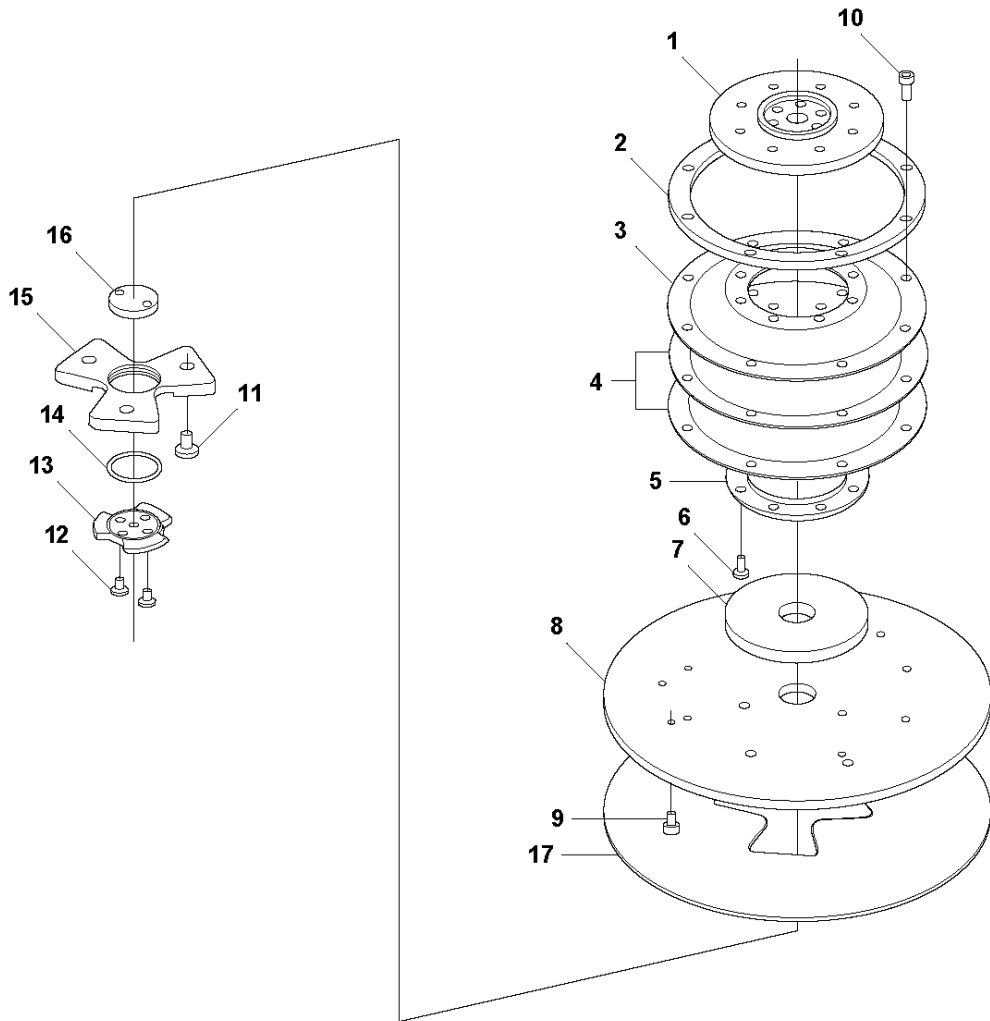

J HTC 950RX
GRINDING HOLDER ASSY

GRINDING HOLDER ASSY

HTC 950RX, 967837701, 967837702, 2019-01

Ref	Part No	Description	Remark	QTY KIT
1	593 41 10-01	HOLDER	Grinding holder, upper HTC 950	1
2	593 41 21-01	HOLDER	Polycord holder, outer HTC 9500	1
3	593 39 70-01	CABLE	Polycord black 184 mm	1
4	593 39 68-01	CABLE	Polycord green 184 mm	2
5	593 41 20-01	HOLDER	Polycord holder, inner HTC 950	1
6	593 50 78-01	SCREW	Screw MFTS M6X16	8
7	593 41 11-01	SPRING	Spring HTC 950	1
8	593 41 22-01	HOLDER	Lower grinding holder	1
9	0	TBD	Screw MC6S M6X10 (cancelled)	1
10	593 50 07-01	SCREW	Screw MC6S M6X16	8
11	593 49 99-01	SCREW	Screw MFT M8X16	3
12	593 50 12-01	SCREW	Screw MFTS M6X9	2
13	0	TBD	Cross-piece, part 2 HTC	1
14	593 41 14-01	O-RING	O-ring 32.1mm cross	1
15	593 61 57-01	CROSS MEMBER	Cross-piece, part 1 HTC	1
16	593 61 58-01	CROSS MEMBER	Cross-piece, part 3 HTC	1
17	0	TBD	VELCRO Clos.grind.hold. 220mm	1