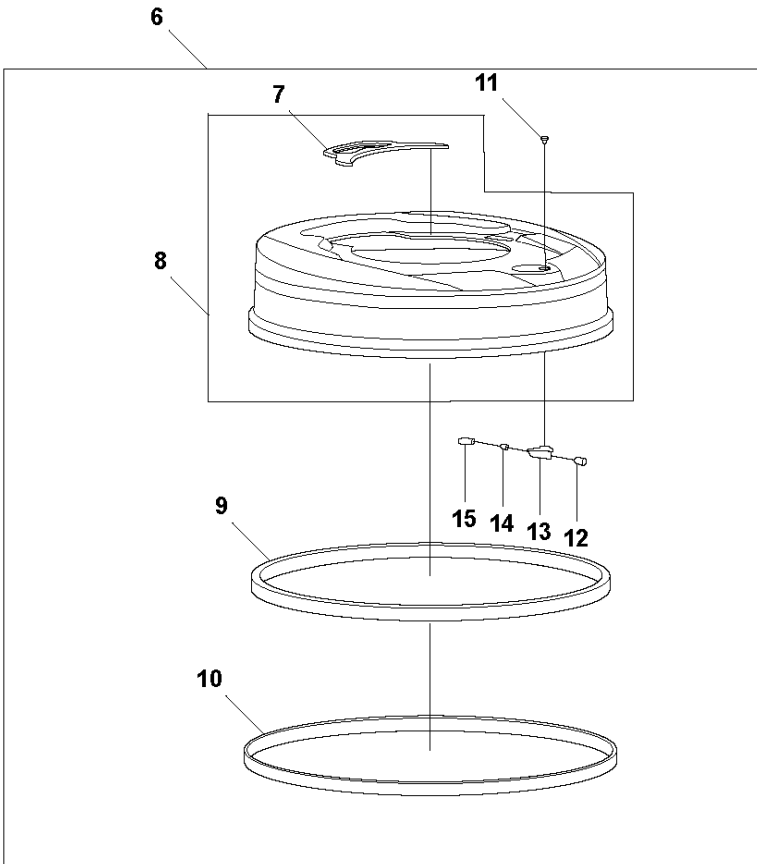

H HTC 950RX
COVER

COVER

HTC 950RX, 967837701, 967837702, 2019-01

Ref	Part No	Description	Remark	QTY KIT
1	593 52 51-01	COVER	FLOATING COVER OUTER COMPL	1
2	593 38 86-01	TUBE	HOSE 10 mm * 1.4 m REINFORCED	1
3	593 47 87-01	HOSE	"HOSE 3"" * 1.4 m"	1
4	593 45 48-01	COVER	FLOATING COVER OUTER	1
5	593 44 61-01	STRIP	BRUSH LIST 15 mm * 3.1 m	1
6	593 52 50-01	COVER	FLOATING COVER INNER COMPL	1
7	595699801	TBD	COVER	1
8	593 45 47-01	COVER	FLOATING COVER INNER	1
9	593 52 74-01	COVER	FOAM VELOUR BACK 30X17	1
9	593 61 56-01	CROSS MEMBER	VELCRO MALE 20 mm * 3 m	1
10	593 52 75-01	COVER	FOAM VELOUR BACK 30X8	1
10	593 61 56-01	CROSS MEMBER	VELCRO MALE 20 mm * 3 m	1
11	593 50 78-01	SCREW	SCREW M6X16	2
12	593 42 38-01	NOZZLE	NOZZLE	1
13	593 51 82-01	BRACKET	MIST BRACKET	1
14	593 42 39-01	FILTER	FILTER	1
15	593 44 98-01	CONNECTOR	"CONNECTOR ANGLE 6MM OUTS. 1/4"" "	1