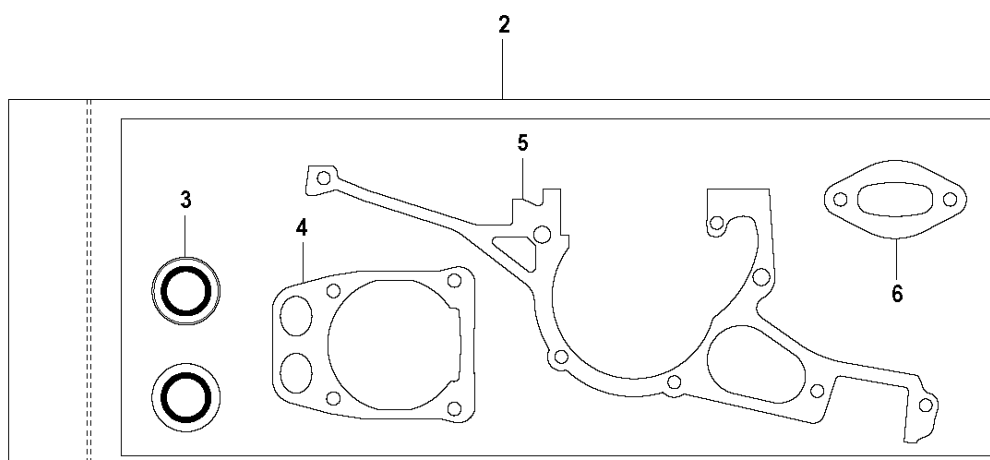

N K960 CHAIN
Accessories
Zubehöre
Accessoires
Accesorios
Tillbehör

TOOLS

K960 Chain, 2008-03

Ref	Part No	Description	Remark	QTY KIT
1	506 38 26-01	COMBINATION TOOL		1
2	544 22 98-02	GASKET KIT	Incl. 3 - 6	1
3	503 26 02-04	SEALING RING		2
4	506 41 40-01	GASKET		1
5	506 41 39-02	GASKET		1
6	506 37 81-01	GASKET MUFFLER		1
7	506 34 62-02	BAR		1