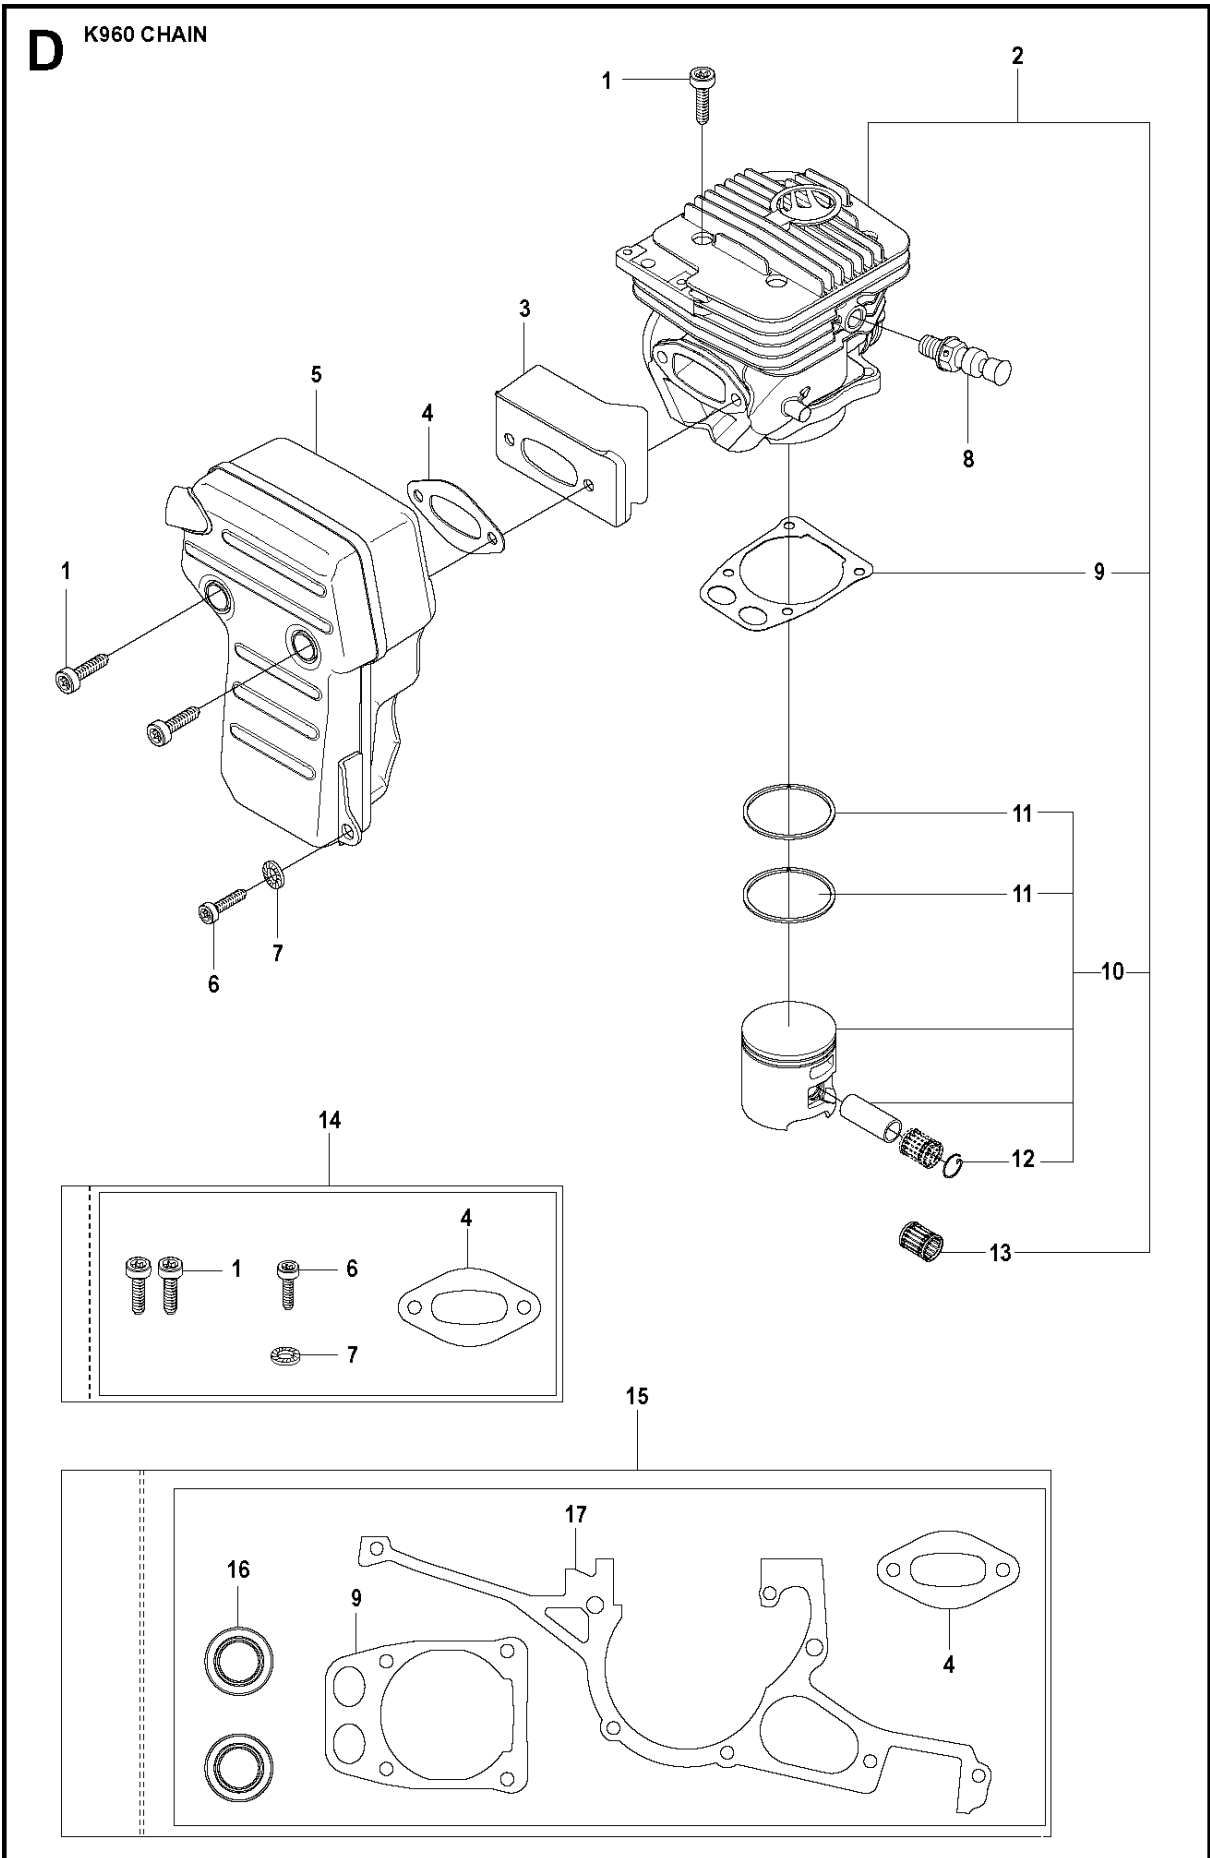

CYLINDER, PISTON & MUFFLER

K960 Chain, 2008-03

Ref	Part No	Description	Remark	QTY KIT
1	544 21 84-01	SCREW ITXSCM		6
2	544 93 56-02	CYLINDER ASSY	Incl. 9, 10, 13	1
3	577 99 76-02	HEAT DEFLECTOR		1
4	506 37 81-01	GASKET MUFFLER		1
5	506 37 28-01	MUFFLER ASSY		1
6	503 21 53-25	SCREW ITXSCM		1
7	503 23 04-02	WASHER		1
8	503 66 56-01	DECOMPRESSION VALVE		1
9	506 41 40-01	GASKET		1
10	506 41 32-02	PISTON	Incl. 11, 12	1
11	503 28 90-35	PISTON RING		2
12	737 44 13-00	CIRCLIP		2
13	503 25 61-01	NEEDLE BEARING		1
14	505 25 96-03	ASSEMBLY KIT	Incl. 1, 4, 6, 7	1
15	544 22 98-02	GASKET KIT	Incl. 4, 9, 16, 17	1
16	503 26 02-05	SEALING RING		2
17	506 41 39-02	GASKET		1