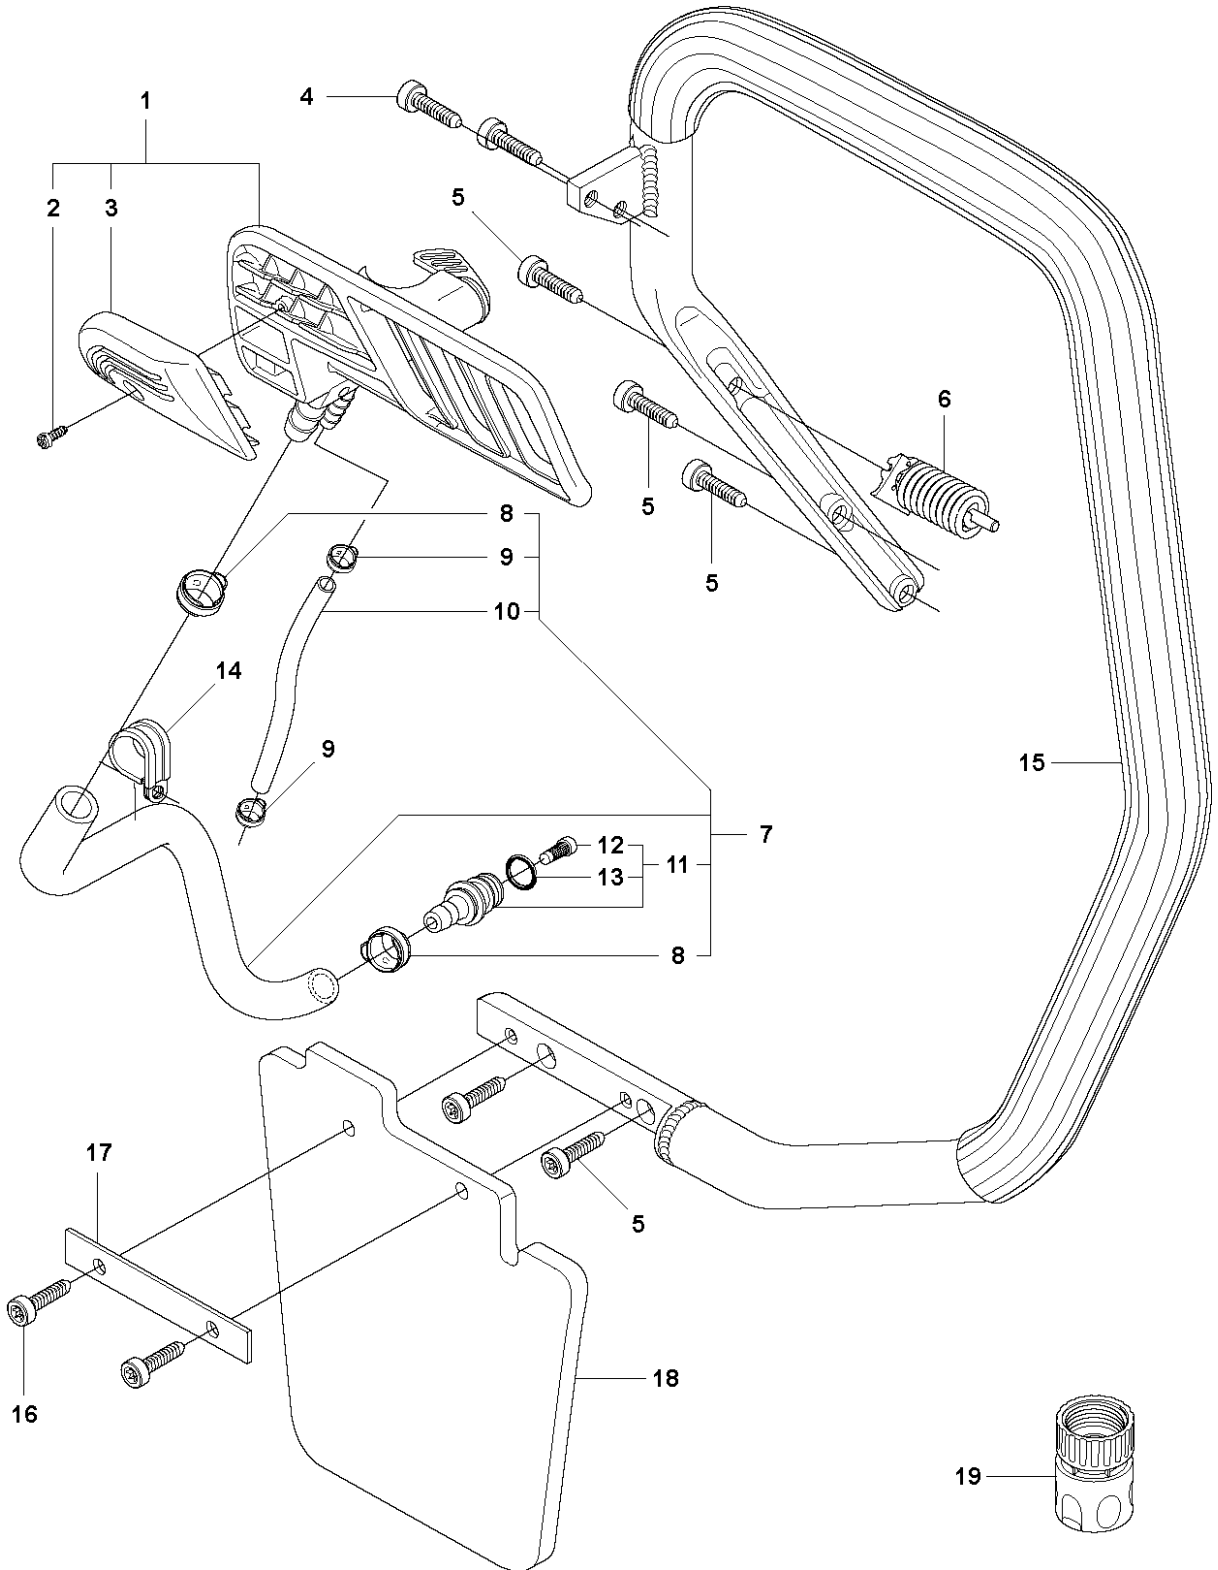

G K960 CHAIN

HANDLE

K960 Chain, 2008-03

Ref	Part No	Description	Remark	QTY KIT
1	505 02 99-01	HAND GUARD	Incl. 2-3	1
2	503 21 27-10	SCREW CRPANT		1
3	506 33 24-02	RUBBER BLOCK		1
4	504 90 94-25	SCREW ITXSCT		2
5	503 21 54-20	SCREW ITXSCT		5
6	506 38 91-05	ANTIVIBRATION ELEMENT		1
7	506 32 89-51	HOSE KIT	Incl. 8 - 11	1
8	506 09 56-02	HOSE CLAMP		1
9	506 09 56-04	HOSE CLAMP		2
10	506 35 25-01	HOSE		1
11	506 29 57-01	NIPPLE	Incl. 12, 13	1
12	506 29 88-01	FILTER		1
13	503 26 30-21	O-RING		1
14	502 41 22-01	CLIP		1
15	502 53 10-01	HANDLE		1
16	503 21 53-20	SCREW ITXSCM		2
17	506 33 45-01	BACKING PLATE		1
18	506 33 46-01	SPRAY GUARD		1
19	503 26 60-03	COUPLER	"3/4"''''	1