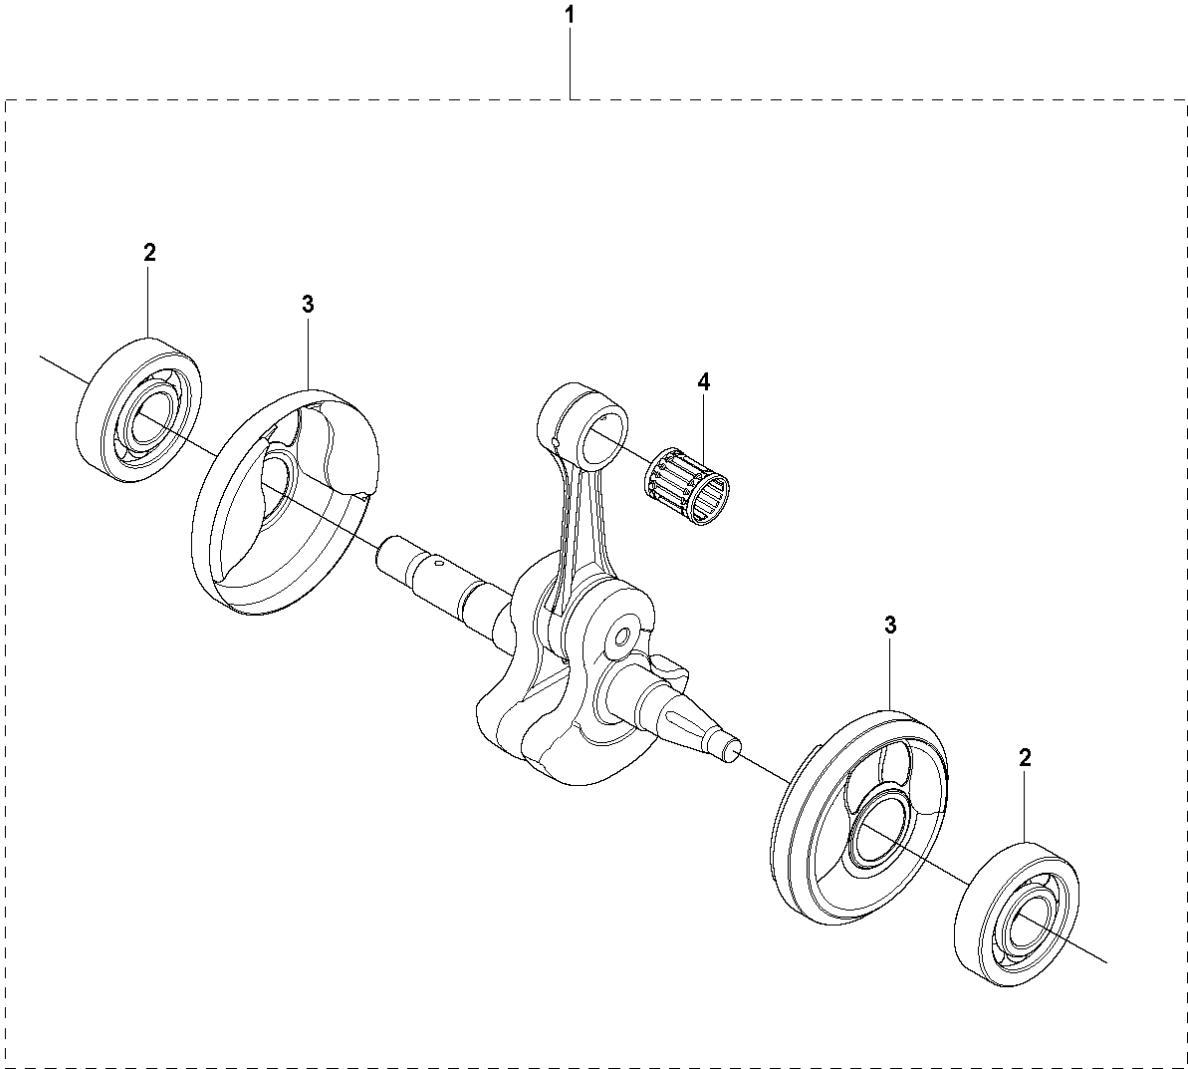

E K960 CHAIN

CRANKSHAFT

K960 Chain, 2008-03

Ref	Part No	Description	Remark	QTY KIT
1	544 98 39-02	CRANKSHAFT ASSY	Incl. 2 - 4	1
2	503 25 00-02	BALL BEARING		2
3	506 41 44-01	CUP		2
4	503 25 61-01	NEEDLE BEARING		1