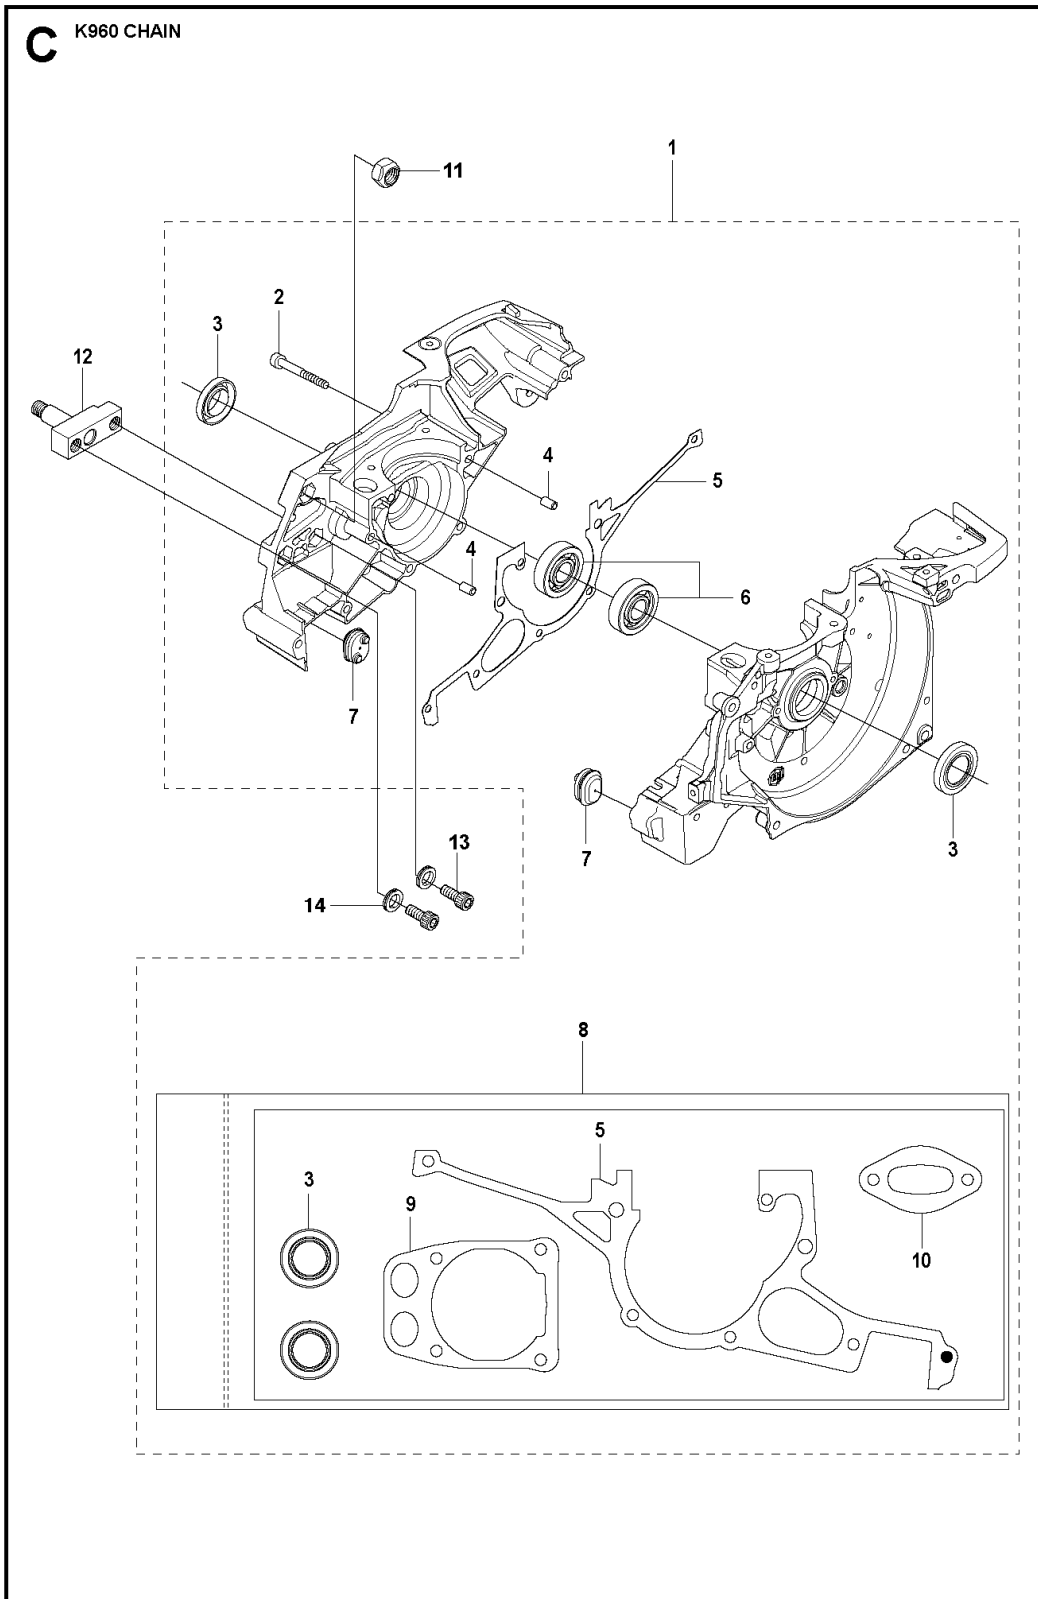

B K960 CHAIN

CLUTCH

K960 Chain, 2008-03

Ref	Part No	Description	Remark	QTY KIT
1	506 28 76-01	FJÄDERRING		1
2	506 33 44-01	SUPPORT CUP		1
3	506 33 42-01	RIM SPROCKET		1
4	506 34 09-11	GEAR WHEEL	Incl. 5	1
5	503 25 53-01	NEEDLE BEARING		2
6	506 28 75-02	CIRCLIP		1
7	740 44 07-00	O-RING		1
8	505 03 17-01	SCREW ITXCSFM		1
9	506 35 44-02	WEAR PROTECTION		1
10	503 21 53-65	SCREW ITXSCM		1
11	506 33 23-01	PIPE		1
12	503 21 53-10	SCREW ITXSCM		1
13	506 32 95-05	BAR BRACKET	Incl. 14	1
14	506 40 13-01	BUSHING		1
15	506 33 38-02	CLUTCH ASSY	Incl. 16	3
16	503 14 51-01	CLUTCH SPRING		1
17	506 39 96-02	SHIELD		2
18	720 13 07-10	PARALLEL PIN		

CLUTCH COVER

K960 Chain, 2008-03

Ref	Part No	Description	Remark	QTY KIT
1	506 33 25-05	CLUTCH COVER	Incl. 2, 3	1
2	544 87 23-01	LABEL		1
3	544 05 77-01	GUIDE PIN	Incl. 4	1
4	740 42 04-00	O-RING		2
5	506 34 10-04	LEVER	Incl. 7	1
6	506 39 88-01	ADJUSTING NUT		1
7	740 48 18-02	O-RING		1
8	506 33 34-02	COVER		1
9	506 33 28-01	LOCK WASHER		1
10	723 53 27-51	SCREW SLCSFM		3
11	506 34 72-01	LEVER		1
12	506 33 35-01	HUB CAP		1
13	506 38 77-01	SCREW		1
14	506 33 32-01	PLATE		1
15	506 33 33-01	PAWL		1
16	506 35 94-03	SCREW	Incl. 13, 14, 15	1