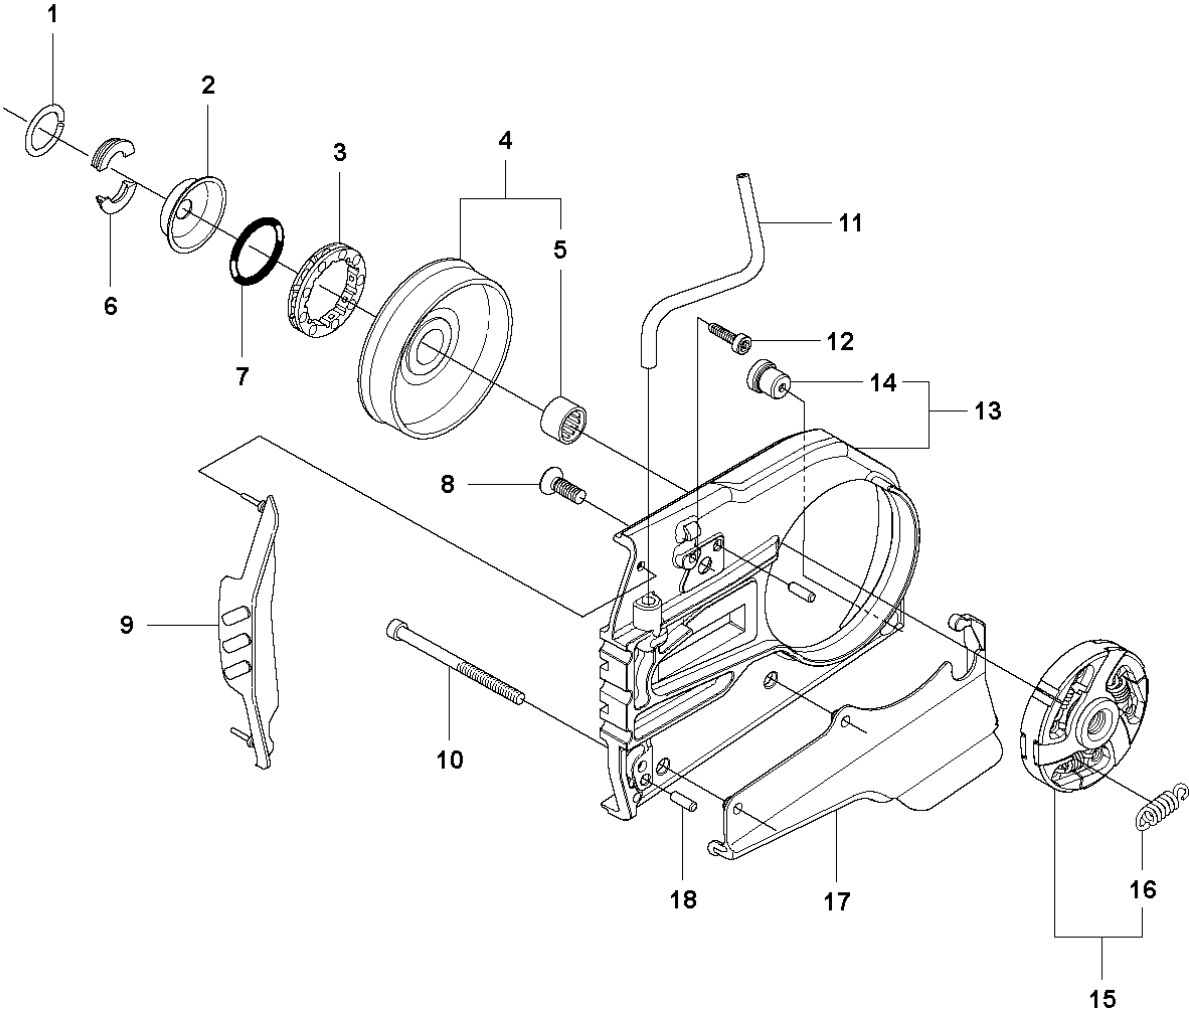

B K960 CHAIN

CLUTCH

K960 Chain, 2008-03

Ref	Part No	Description	Remark	QTY KIT
1	506 28 76-01	FJÄDERRING		1
2	506 33 44-01	SUPPORT CUP		1
3	506 33 42-01	RIM SPROCKET		1
4	506 34 09-11	GEAR WHEEL	Incl. 5	1
5	503 25 53-01	NEEDLE BEARING		2
6	506 28 75-02	CIRCLIP		1
7	740 44 07-00	O-RING		1
8	505 03 17-01	SCREW ITXCSFM		1
9	506 35 44-02	WEAR PROTECTION		1
10	503 21 53-65	SCREW ITXSCM		1
11	506 33 23-01	PIPE		1
12	503 21 53-10	SCREW ITXSCM		1
13	506 32 95-05	BAR BRACKET	Incl. 14	1
14	506 40 13-01	BUSHING		1
15	506 33 38-02	CLUTCH ASSY	Incl. 16	3
16	503 14 51-01	CLUTCH SPRING		1
17	506 39 96-02	SHIELD		2
18	720 13 07-10	PARALLEL PIN