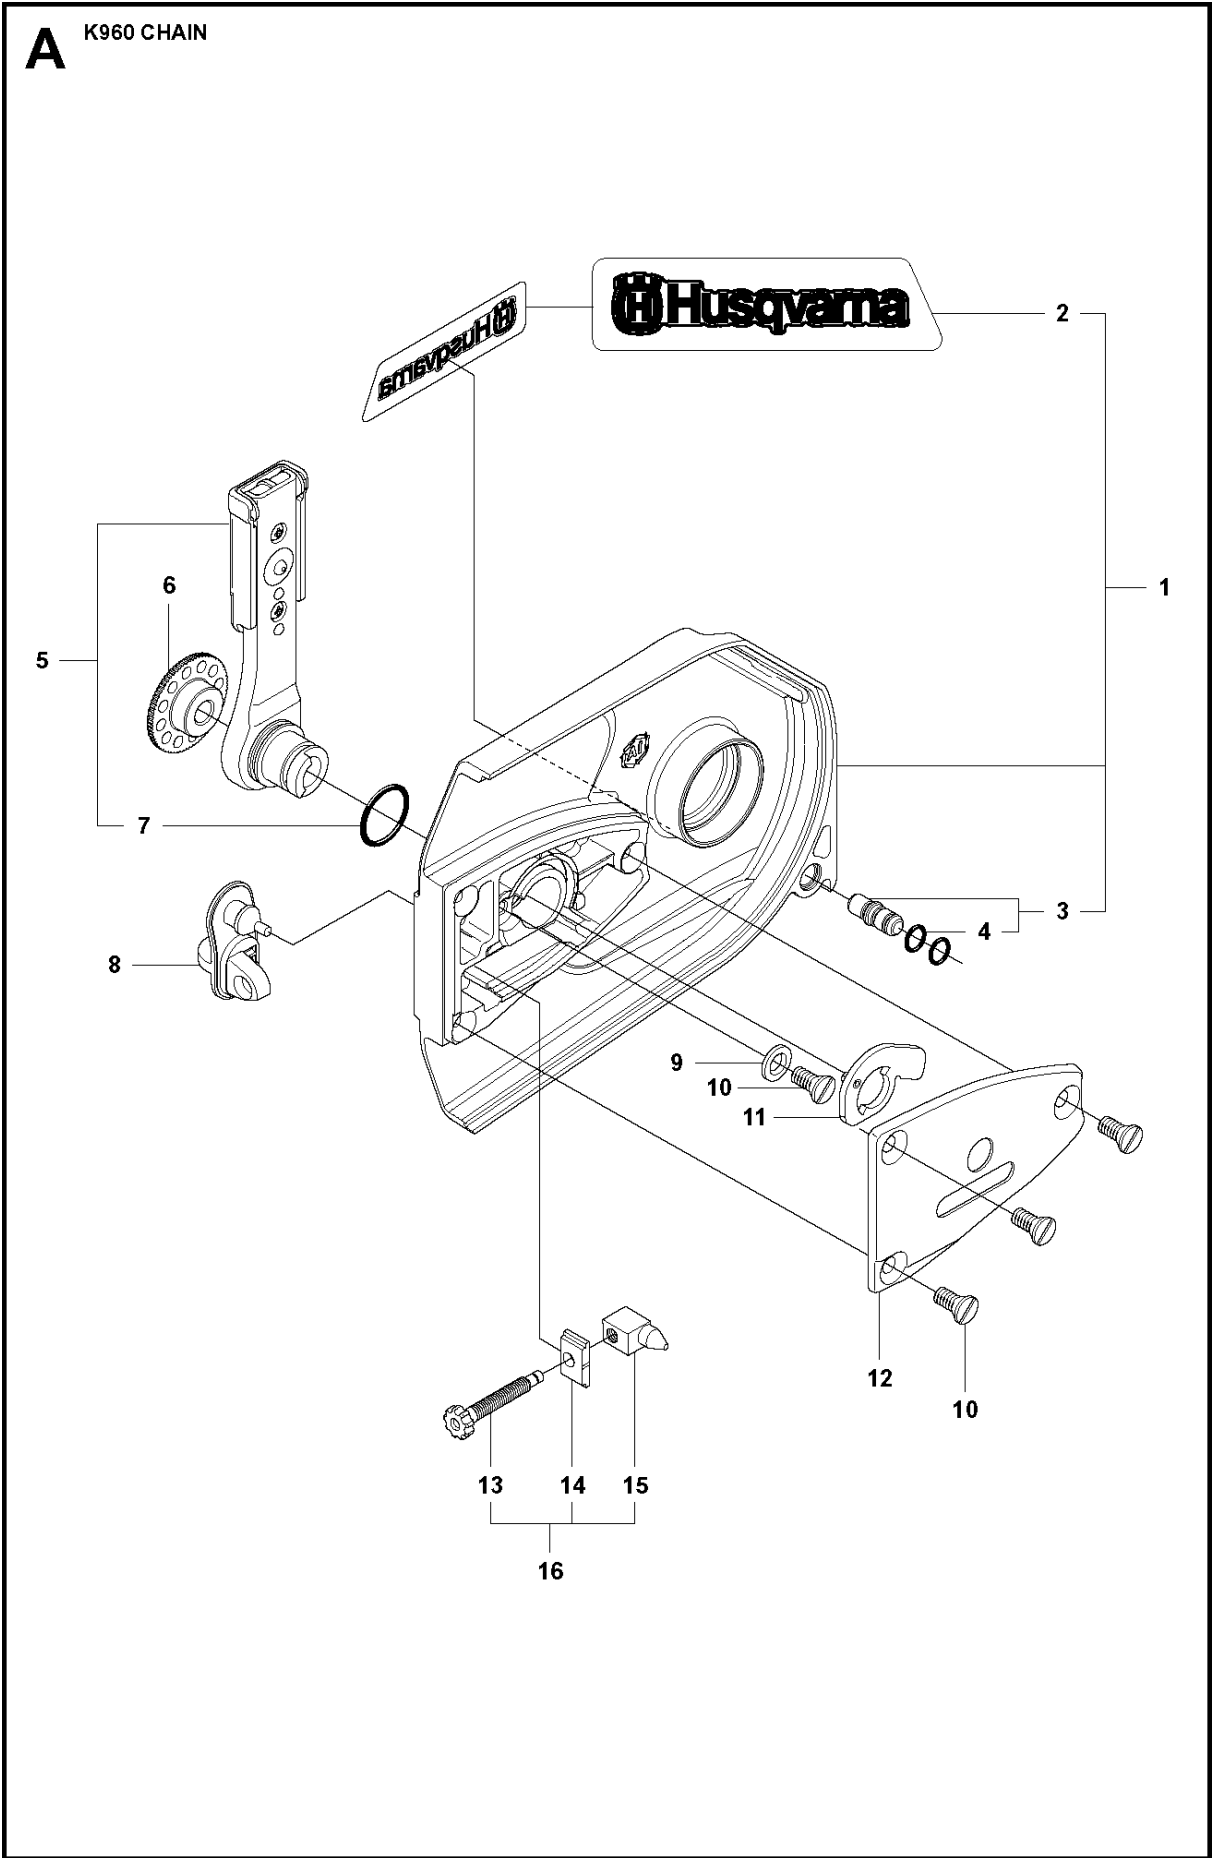

CARBURETOR DETAILS

K960 Chain, 2008-03

Ref	Part No	Description	Remark	QTY KIT
1	502 62 32-01	CARBURETTOR ASSY	Incl. 2 - 32, Walbro RWJ-3	1
2	503 11 75-01	SCREW		4
3	544 89 62-01	PUMP COVER		1
4	544 89 72-01	DIAPHRAGM PUMP	A, B	1
5	503 11 72-01	GASKET PUMP	A, B	1
6	504 13 52-01	VALVE		1
7	504 83 51-01	SHAFT		1
8	544 11 15-01	SCREW		2
9	504 83 31-01	LEVER		1
10	504 83 54-01	SPRING		1
11	504 83 50-01	SHAFT		1
12	504 13 53-01	VALVE		1
13	544 95 68-01	SPRING		1
14	505 31 67-48	WASHER		2
15	503 56 45-01	SEAL		2
16	501 66 61-01	SCREEN-INLET	B	1
17	503 11 77-01	SPRING		1
18	503 11 71-01	BALL-CHOKE FRICTION		1
19	530 03 51-57	PLUG	B	1
20	537 00 26-01	SPACER		1
21	544 89 60-01	LEVER		1
22	501 46 87-01	SCREW		1
23	544 89 76-01	SCREW		1
24	504 13 58-01	NEEDLE		2
25	503 57 41-01	PLUG-WELCH	B	1
26	503 63 25-01	VALVE -INLET NEEDLE	A, B	1
27	503 11 76-01	SPRING		1
28	505 31 67-34	LEVER	B	1
29	505 31 67-31	PIN-METERING LEVER	B	1
30	505 31 67-17	SCREW		1
31	544 89 71-01	GASKET	A, B	2
32	544 89 74-01	DIAPHRAGM ASSY	A, B	1
33	544 89 79-01	PLATE		1
34	544 89 63-01	COVER		1
35	537 00 20-01	SCREW		4
36	502 44 58-01	GASKET KIT	Kit A. D10-RWJ	1
37	502 44 59-01	REPAIR KIT	Kit B. K10-RWJ	1

B K960 CHAIN

CLUTCH

K960 Chain, 2008-03

Ref	Part No	Description	Remark	QTY KIT
1	506 28 76-01	FJÄDERRING		1
2	506 33 44-01	SUPPORT CUP		1
3	506 33 42-01	RIM SPROCKET		1
4	506 34 09-11	GEAR WHEEL	Incl. 5	1
5	503 25 53-01	NEEDLE BEARING		2
6	506 28 75-02	CIRCLIP		1
7	740 44 07-00	O-RING		1
8	505 03 17-01	SCREW ITXCSFM		1
9	506 35 44-02	WEAR PROTECTION		1
10	503 21 53-65	SCREW ITXSCM		1
11	506 33 23-01	PIPE		1
12	503 21 53-10	SCREW ITXSCM		1
13	506 32 95-05	BAR BRACKET	Incl. 14	1
14	506 40 13-01	BUSHING		1
15	506 33 38-02	CLUTCH ASSY	Incl. 16	3
16	503 14 51-01	CLUTCH SPRING		1
17	506 39 96-02	SHIELD		2
18	720 13 07-10	PARALLEL PIN		