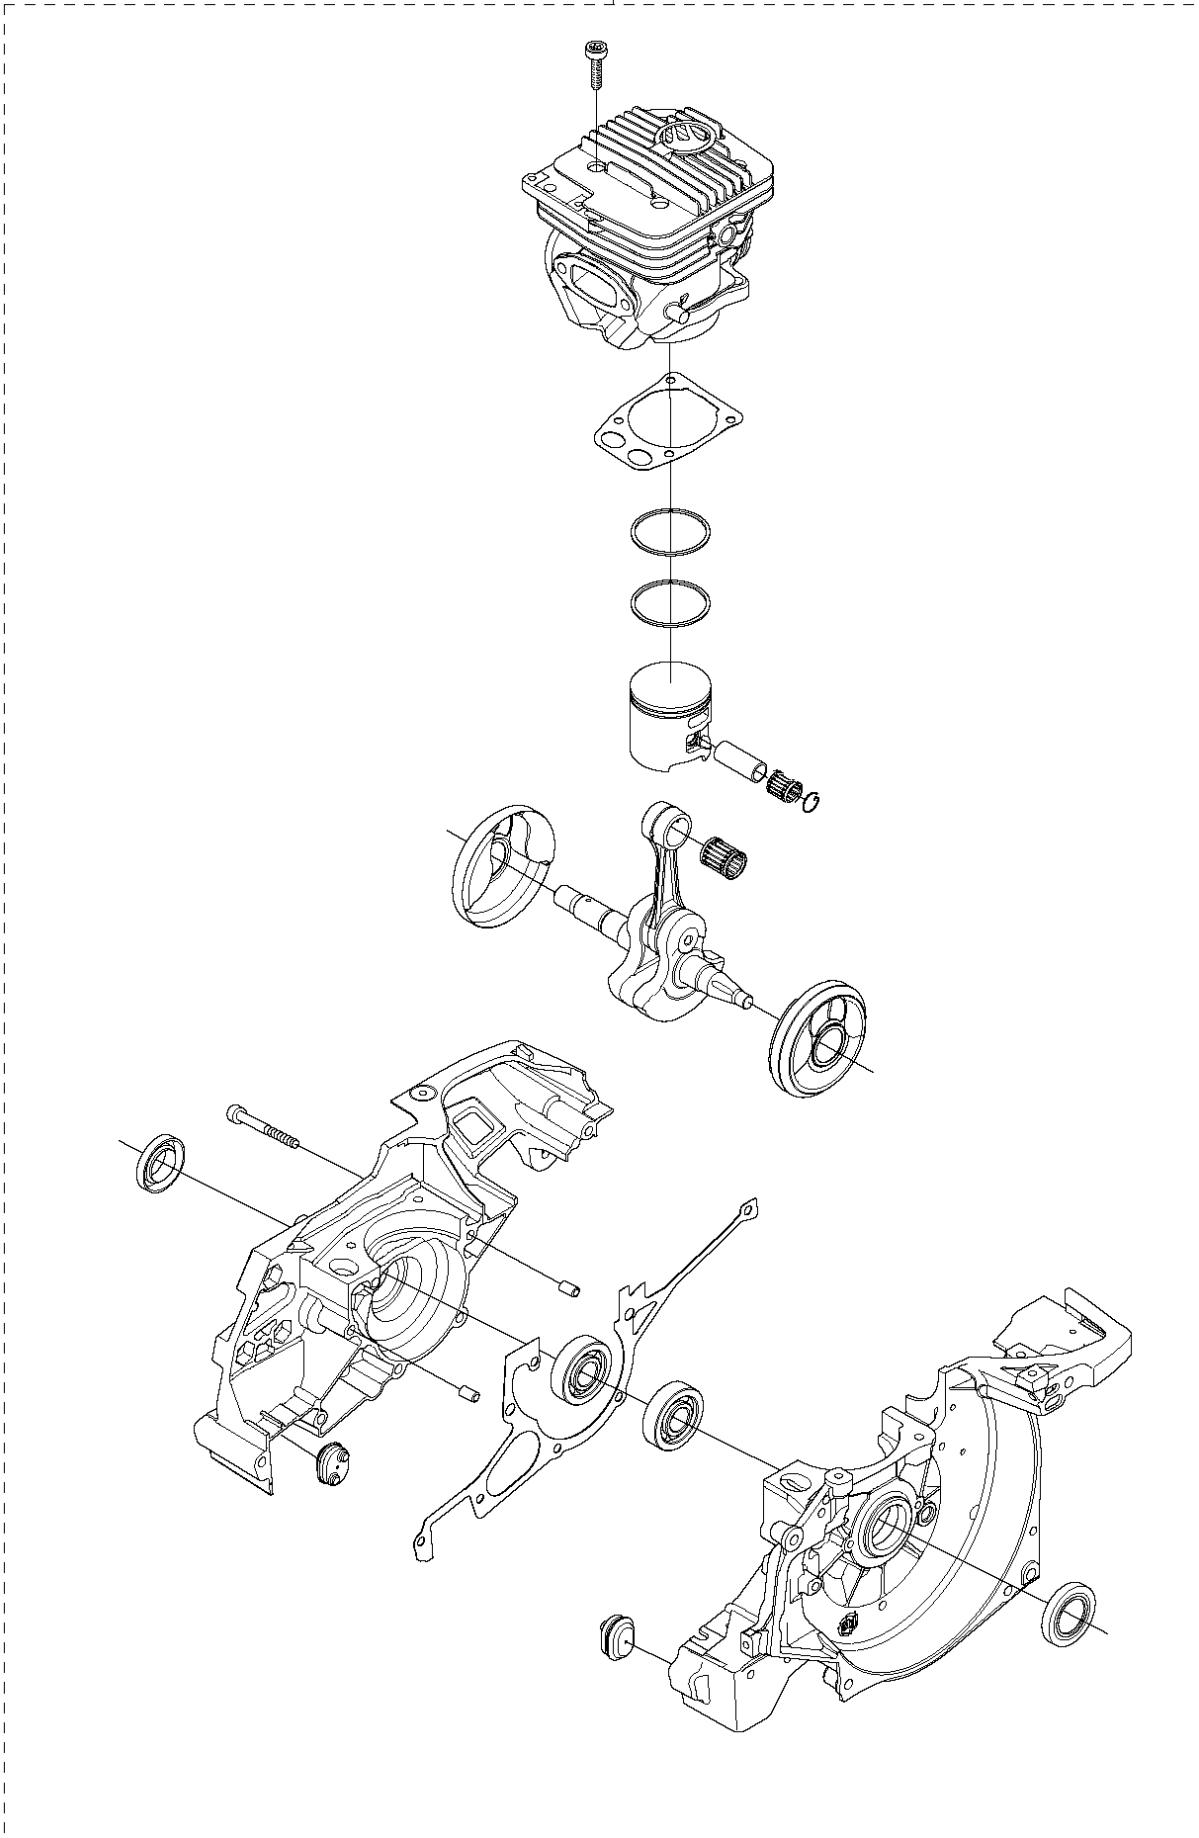

CYLINDER, PISTON & MUFFLER

K960 Chain, 2008-03

Ref	Part No	Description	Remark	QTY KIT
1	544 21 84-01	SCREW ITXSCM		6
2	544 93 56-02	CYLINDER ASSY	Incl. 9, 10, 13	1
3	577 99 76-02	HEAT DEFLECTOR		1
4	506 37 81-01	GASKET MUFFLER		1
5	506 37 28-01	MUFFLER ASSY		1
6	503 21 53-25	SCREW ITXSCM		1
7	503 23 04-02	WASHER		1
8	503 66 56-01	DECOMPRESSION VALVE		1
9	506 41 40-01	GASKET		1
10	506 41 32-02	PISTON	Incl. 11, 12	1
11	503 28 90-35	PISTON RING		2
12	737 44 13-00	CIRCLIP		2
13	503 25 61-01	NEEDLE BEARING		1
14	505 25 96-03	ASSEMBLY KIT	Incl. 1, 4, 6, 7	1
15	544 22 98-02	GASKET KIT	Incl. 4, 9, 16, 17	1
16	503 26 02-05	SEALING RING		2
17	506 41 39-02	GASKET		1

P K960 CHAIN

1