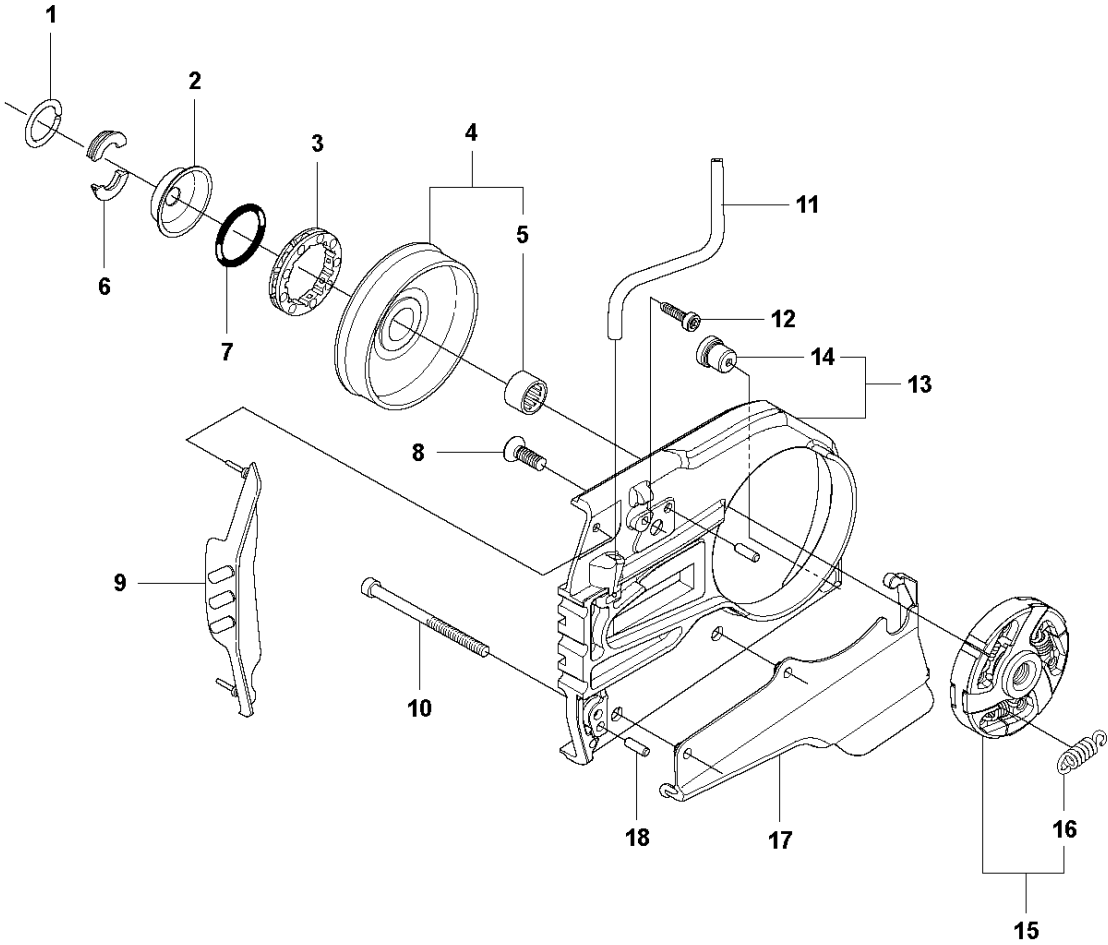

# SPARE PARTS LIST

POWER CUTTERS

K970 CHAIN, 2011-12

## CLUTCH COVER

K970 CHAIN, 2011-12

Ref	Part No	Description	Remark	QTY KIT
1	506 33 25-05	CLUTCH COVER	Incl. 2, 3	1
2	544 87 23-01	LABEL		1
3	544 05 77-01	GUIDE PIN	Incl. 4	1
4	740 42 04-00	O-RING		2
5	506 34 10-04	LEVER	Incl. 7	1
6	506 39 88-01	ADJUSTING NUT		1
7	740 48 18-02	O-RING		1
8	506 33 34-02	COVER		1
9	506 33 28-01	LOCKWASHER		1
10	723 53 27-51	SCREW SLCSFM		3
11	506 34 72-01	LEVER		1
12	506 33 35-01	HUB CAP		1
13	506 38 77-01	SCREW		1
14	506 33 32-01	PLATE		1
15	506 33 33-01	PAWL		1
16	506 35 94-03	SCREW	Incl. 13 - 15	1

## CLUTCH

K970 CHAIN, 2011-12

Ref	Part No	Description	Remark	QTY KIT
1	506 28 76-01	RETAINER RING		1
2	506 33 44-01	SUPPORT CUP		1
3	506 33 42-01	RIM SPROCKET		1
4	506 34 09-11	GEAR WHEEL	Incl. 5	1
5	503 25 53-01	NEEDLE BEARING		1
6	506 28 75-02	CIRCLIP		2
7	740 44 07-00	O-RING		1
8	725 64 53-01	SCREW IHCSFM		1
9	506 35 44-02	WEAR PROTECTION		1
10	503 21 53-65	SCREW ITXSCM		1
11	577 30 84-01	PIPE		1
12	503 21 53-10	SCREW ITXSCM		1
13	506 32 95-05	BAR BRACKET	Incl. 14	1
14	506 40 13-01	BUSHING		1
15	506 33 38-02	CLUTCH ASSY	Incl. 16	1
16	503 14 51-01	CLUTCH SPRING		3
17	506 39 96-02	SHIELD		1
18	720 13 07-10	PARALLEL PIN		2

**E** K970 Chain

CRANKSHAFT

K970 CHAIN, 2011-12

Ref	Part No	Description	Remark	QTY KIT
1	544 98 39-02	CRANKSHAFT ASSY	Incl. 2 - 4	1
2	503 25 00-02	BALL BEARING		2
3	506 41 44-01	CUP		2
4	503 25 61-01	NEEDLE BEARING		1