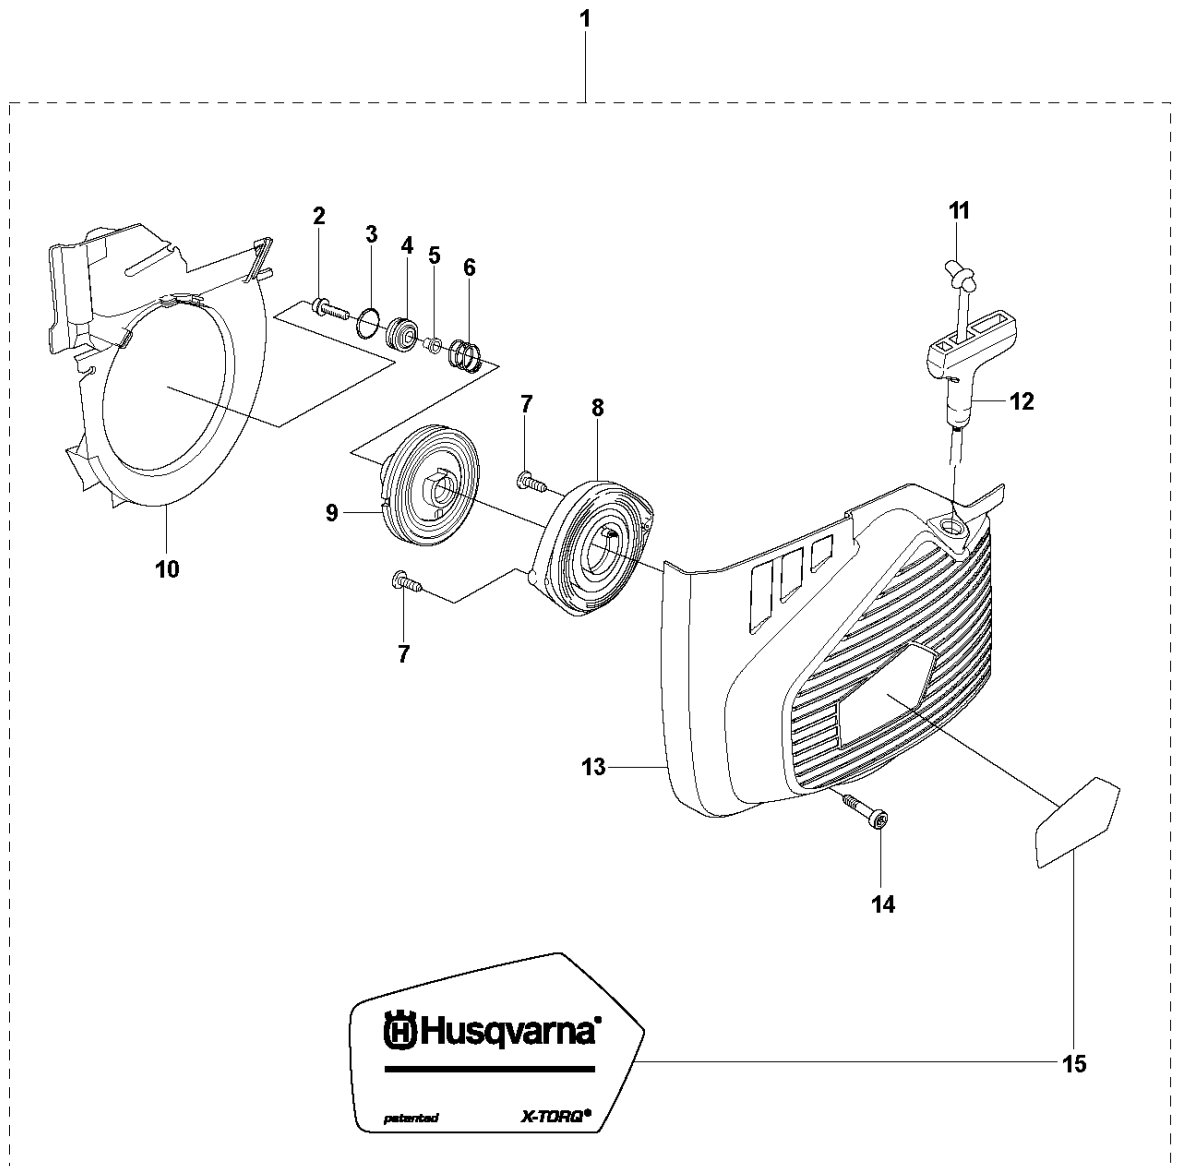

H K970 Chain

STARTER

K970 CHAIN, 2011-12

Ref	Part No	Description	Remark	QTY KIT
1	574 50 73-03	STARTER ASSY	Incl. 2 - 15	1
2	503 21 07-22	SCREW IHST		1
3	740 43 13-00	O-RING		1
4	506 25 14-01	GROMMET		1
5	506 26 31-01	SPACING SLEEVE		1
6	506 25 30-01	COMPRESSION SPRING		1
7	503 21 28-10	SCREW CCRPANT		2
8	506 25 89-01	RECOIL SPRING		1
9	506 25 81-02	STARTER PULLEY		1
10	544 28 75-02	AIR CONDUCTOR		1
11	506 33 56-15	CORD		1
11	506 33 56-50	STARTER CORD	50 m Coil	1
12	503 12 79-01	STARTER HANDLE		1
13	505 34 94-01	STARTER COVER		1
14	501 98 10-20	SCREW ITXSCM		4
15	525 57 11-01	DECAL		1