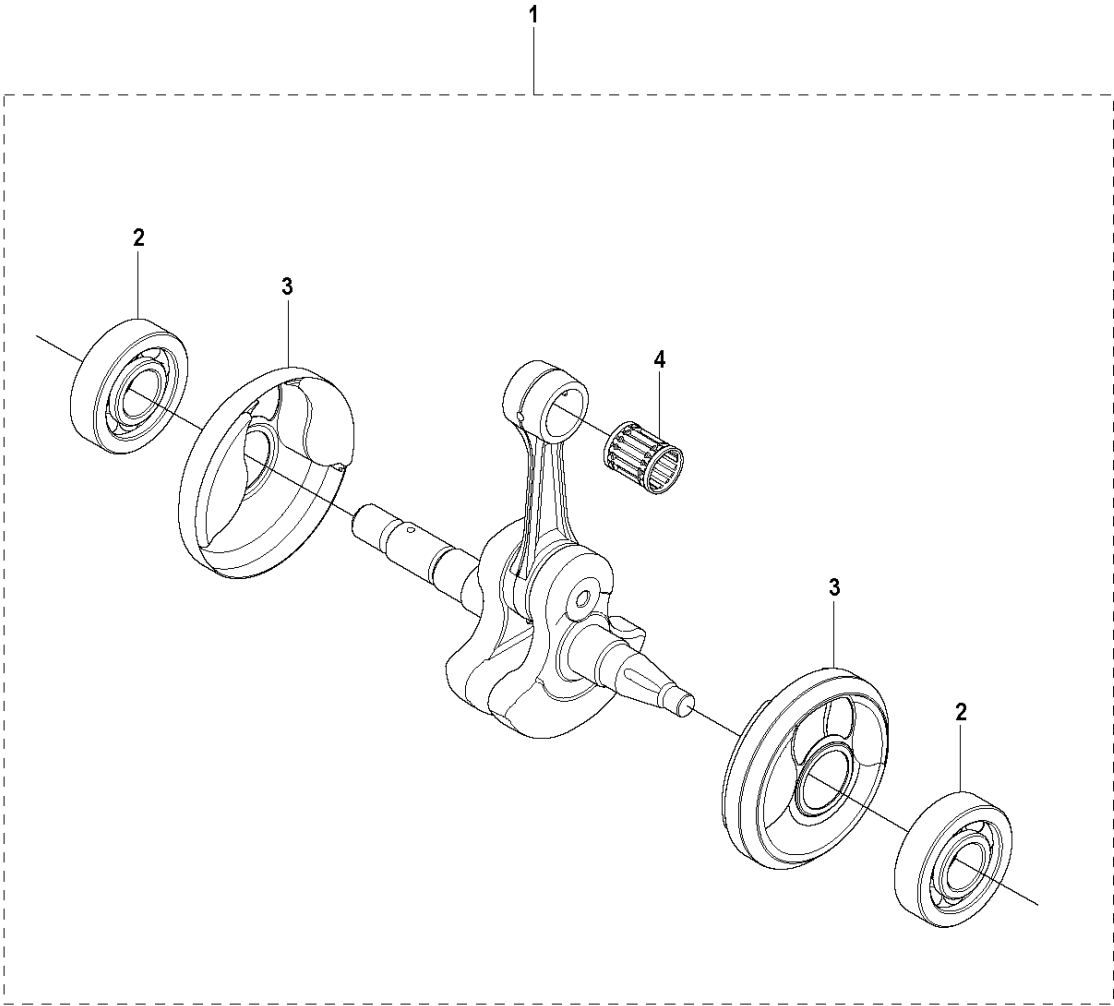

E K970 Chain

CRANKSHAFT

K970 CHAIN, 2011-12

Ref	Part No	Description	Remark	QTY KIT
1	544 98 39-02	CRANKSHAFT ASSY	Incl. 2 - 4	1
2	503 25 00-02	BALL BEARING		2
3	506 41 44-01	CUP		2
4	503 25 61-01	NEEDLE BEARING		1