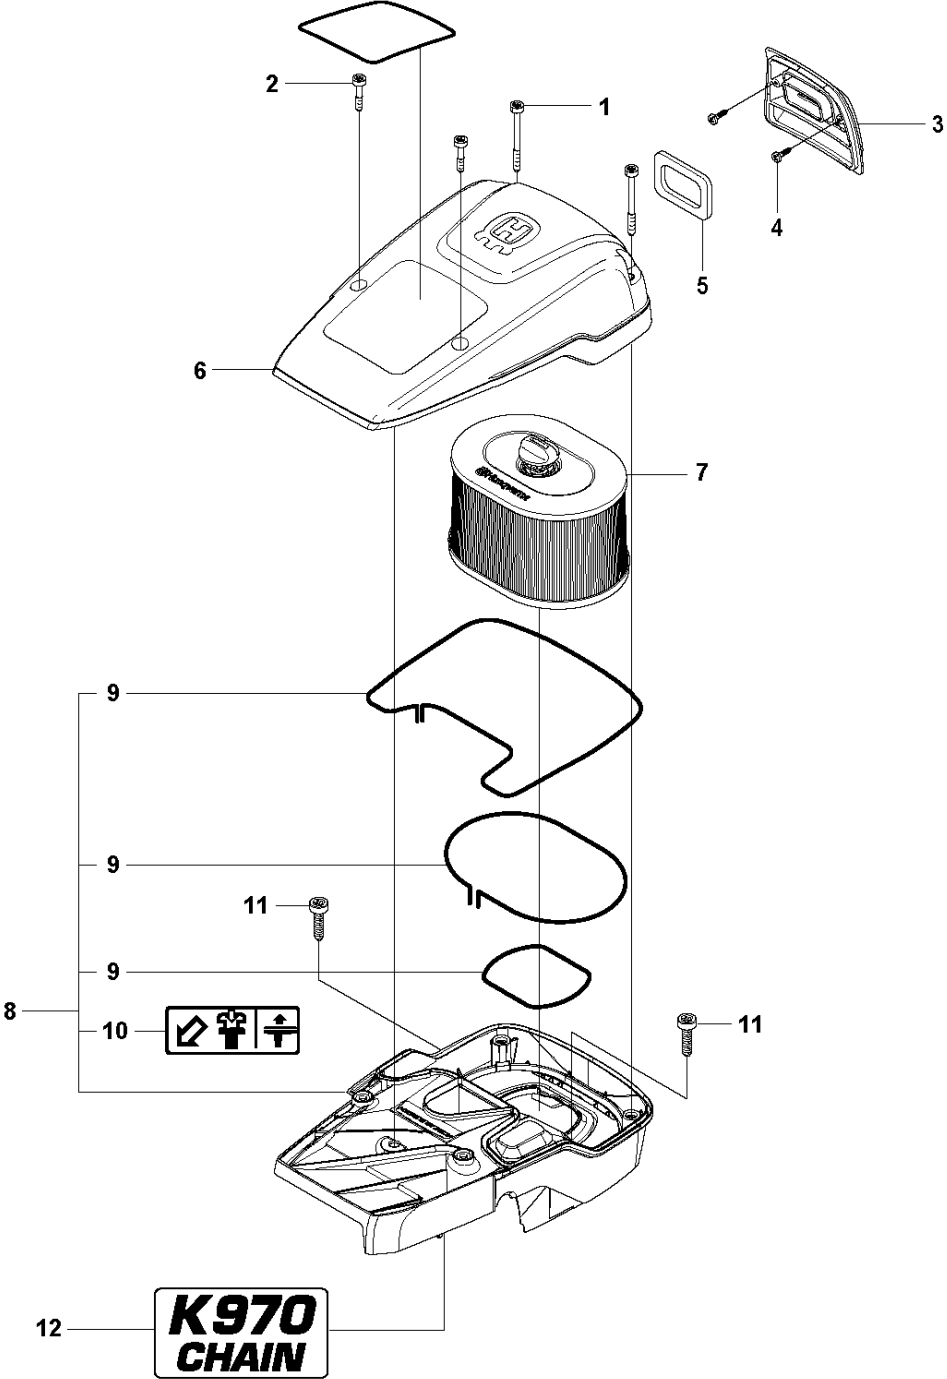

K K970 Chain

AIR FILTER

K970 CHAIN, 2011-12

Ref	Part No	Description	Remark	QTY KIT
1	503 21 53-56	SCREW ITXSCM		2
2	503 21 53-26	SCREW ITXSCM		2
3	576 43 14-01	COVER		1
4	729 52 89-71	SCREW CRPANT		2
5	578 06 53-01	SEALING		1
6	576 73 80-01	FILTER COVER		1
7	510 24 41-04	AIR FILTER		1
8	576 42 69-03	CYLINDER COVER	Incl. 9 - 10	1
9	525 61 70-04	SEALING	L=1,2 M. Cut to fit	2
10	525 76 35-01	DECAL		1
11	503 21 53-30	SCREW ITXSCM		2
12	525 57 16-04	DECAL		1