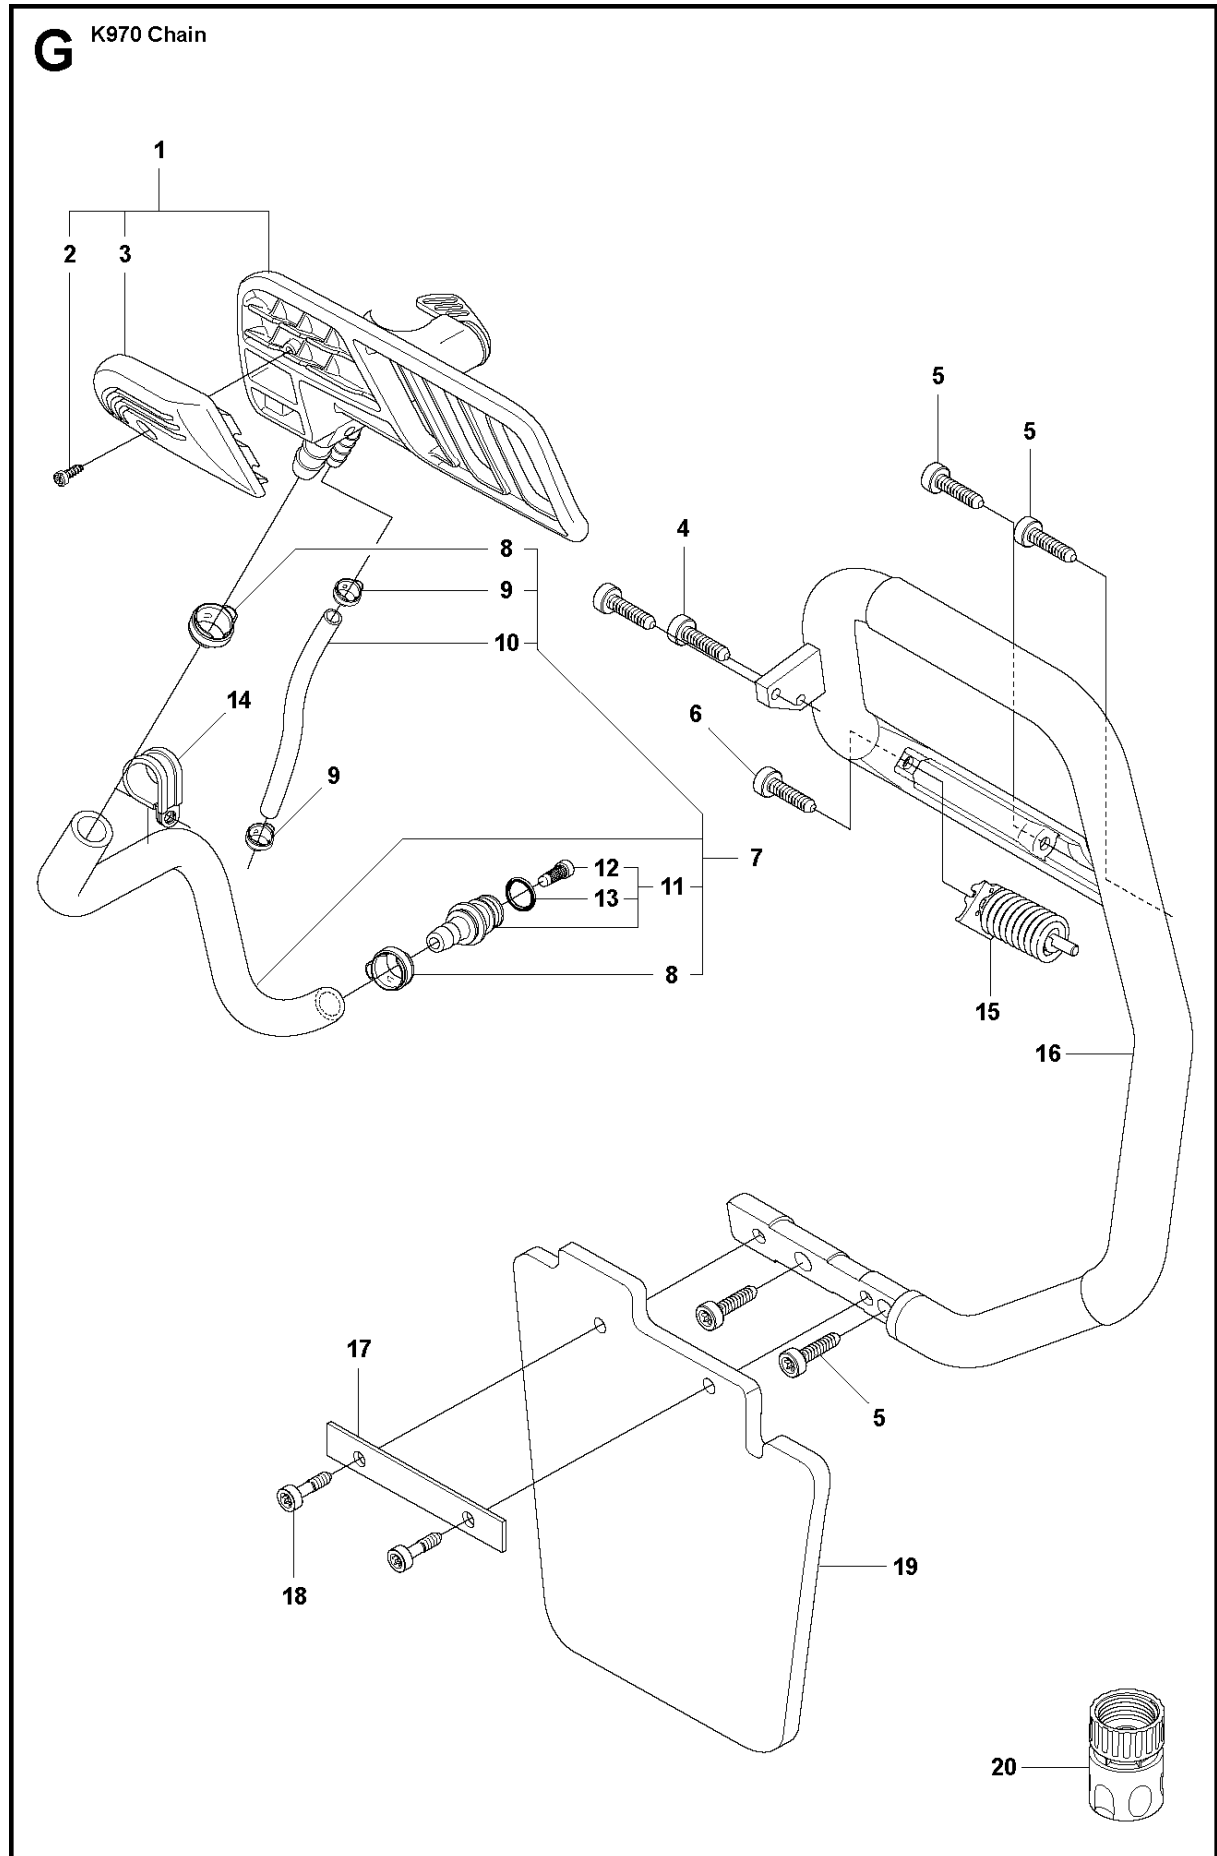

HANDLE

K970 CHAIN, 2011-12

Ref	Part No	Description	Remark	QTY KIT
20	503 26 60-03	COUPLER	USA, Canada	1
19	506 33 46-01	SPRAY GUARD		1
1	505 02 99-01	HAND GUARD	Incl. 2-3	1
2	503 21 27-10	SCREW CCRPANT		1
3	506 33 24-02	RUBBER BLOCK		1
4	504 90 94-25	SCREW ITXSCT		2
5	503 21 54-20	SCREW ITXSCT		4
6	544 06 12-01	SCREW ITXSCM		1
7	506 32 89-51	HOSE KIT	Incl. 8 - 11	1
8	506 09 56-02	HOSE CLAMP		1
9	506 09 56-04	HOSE CLAMP		2
10	506 35 25-01	HOSE		1
11	506 29 57-01	NIPPLE	Incl. 12, 13	1
12	506 29 88-01	FILTER		1
13	503 26 30-21	O-RING		1
14	502 41 22-01	CLIP		1
15	505 42 45-03	ANTIVIBRATION ELEMENT		1
16	523 03 27-01	HANDLE		1
17	506 33 45-01	BACKING PLATE		1
18	501 98 10-20	SCREW ITXSCM		2
20	503 26 60-04	COUPLER		1