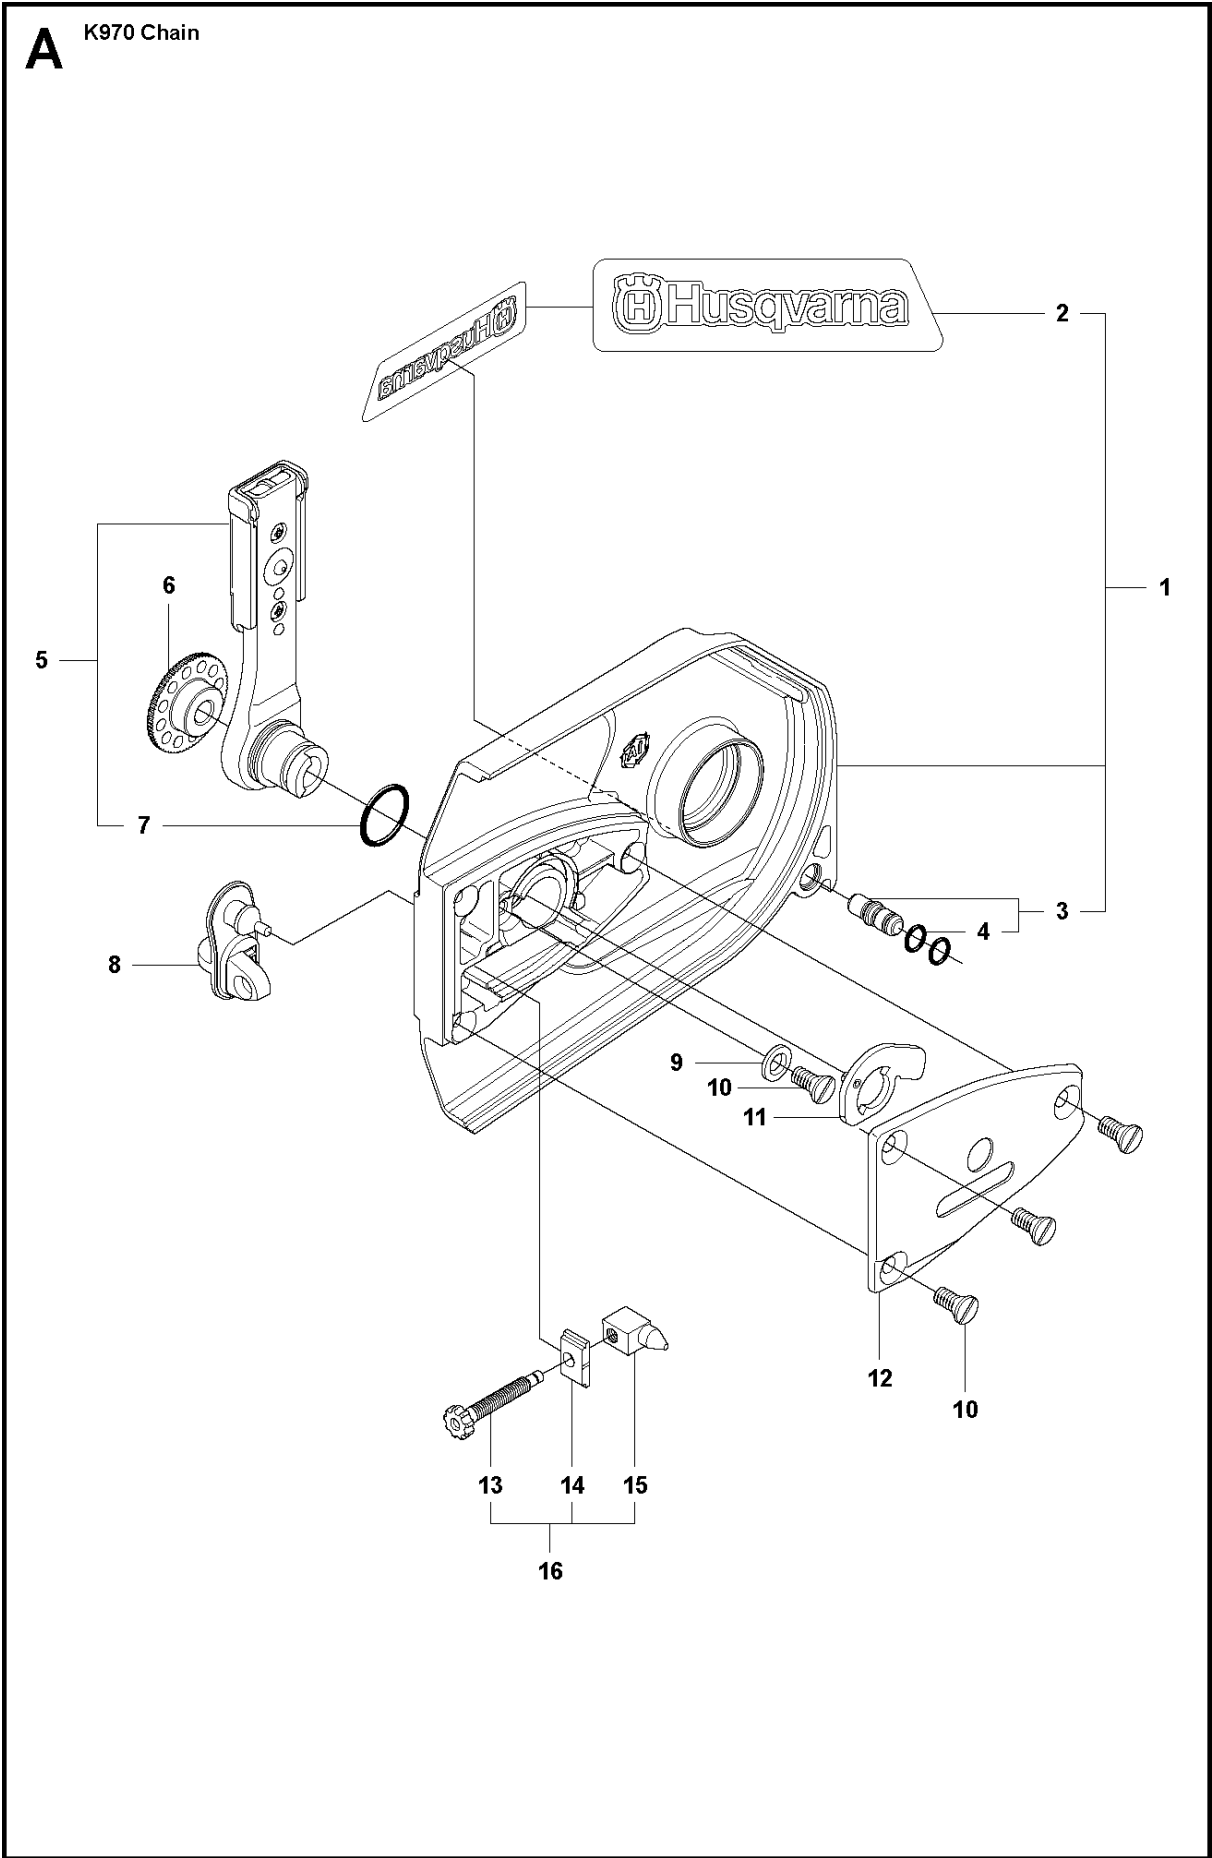

# SPARE PARTS LIST

POWER CUTTERS

K970 CHAIN, 2011-12

## CLUTCH COVER

K970 CHAIN, 2011-12

Ref	Part No	Description	Remark	QTY KIT
1	506 33 25-05	CLUTCH COVER	Incl. 2, 3	1
2	544 87 23-01	LABEL		1
3	544 05 77-01	GUIDE PIN	Incl. 4	1
4	740 42 04-00	O-RING		2
5	506 34 10-04	LEVER	Incl. 7	1
6	506 39 88-01	ADJUSTING NUT		1
7	740 48 18-02	O-RING		1
8	506 33 34-02	COVER		1
9	506 33 28-01	LOCKWASHER		1
10	723 53 27-51	SCREW SLCSFM		3
11	506 34 72-01	LEVER		1
12	506 33 35-01	HUB CAP		1
13	506 38 77-01	SCREW		1
14	506 33 32-01	PLATE		1
15	506 33 33-01	PAWL		1
16	506 35 94-03	SCREW	Incl. 13 - 15	1

## CLUTCH

K970 CHAIN, 2011-12

Ref	Part No	Description	Remark	QTY KIT
1	506 28 76-01	RETAINER RING		1
2	506 33 44-01	SUPPORT CUP		1
3	506 33 42-01	RIM SPROCKET		1
4	506 34 09-11	GEAR WHEEL	Incl. 5	1
5	503 25 53-01	NEEDLE BEARING		1
6	506 28 75-02	CIRCLIP		2
7	740 44 07-00	O-RING		1
8	725 64 53-01	SCREW IHCSFM		1
9	506 35 44-02	WEAR PROTECTION		1
10	503 21 53-65	SCREW ITXSCM		1
11	577 30 84-01	PIPE		1
12	503 21 53-10	SCREW ITXSCM		1
13	506 32 95-05	BAR BRACKET	Incl. 14	1
14	506 40 13-01	BUSHING		1
15	506 33 38-02	CLUTCH ASSY	Incl. 16	1
16	503 14 51-01	CLUTCH SPRING		3
17	506 39 96-02	SHIELD		1
18	720 13 07-10	PARALLEL PIN		2