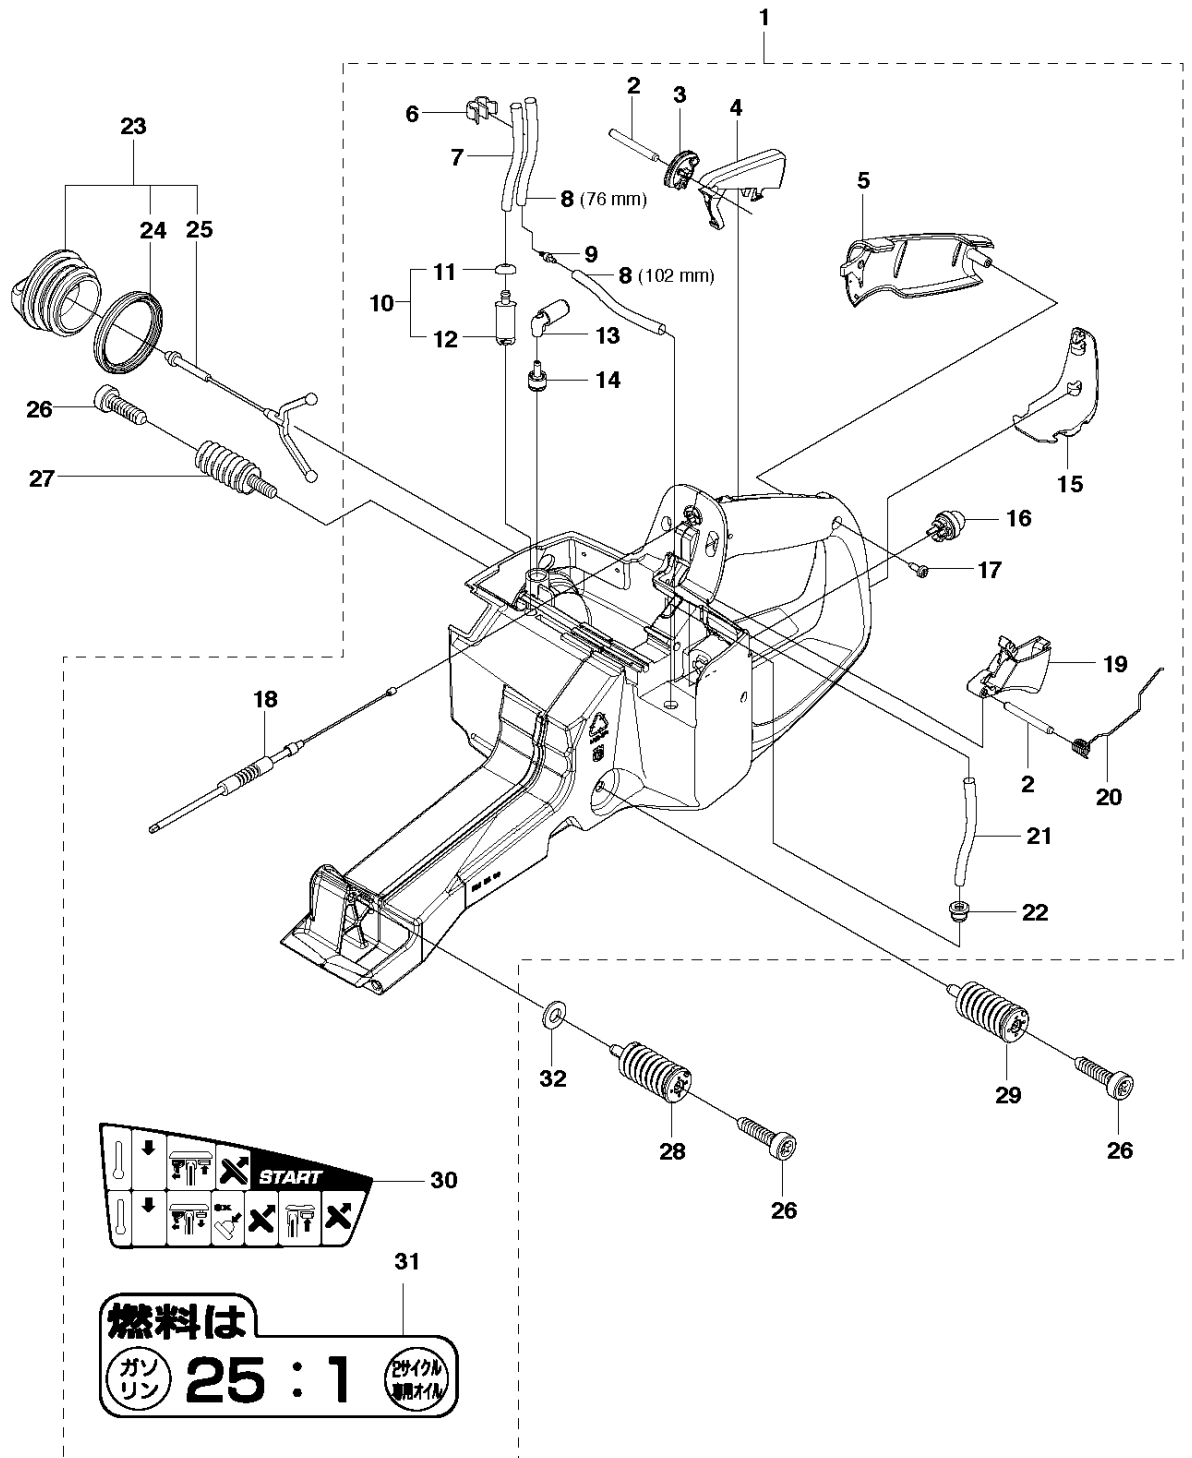

F K970 Chain

FUEL TANK

K970 CHAIN, 2011-12

Ref	Part No	Description	Remark	QTY KIT
1	574 50 58-05	FUEL TANK ASSY	Incl. 2 - 21	1
2	720 12 40-20	PARALLEL PIN		2
3	537 20 85-01	CABLE LEVER		1
4	510 25 52-01	THROTTLE LOCKOUT		1
5	537 20 56-01	COVER		1
6	574 44 42-01	CLIP		1
7	544 32 50-02	FUEL HOSE	300 mm	1
8	537 04 24-04	FUEL HOSE	190 mm	1
9	575 52 65-01	CHECK VALVE		1
10	506 26 41-11	FUEL FILTER	Incl. 11 - 12	1
11	506 27 11-01	HOSE CLAMP		1
12	506 26 41-01	FUEL FILTER		1
13	522 79 96-01	HOLDER ASSY		1
14	537 35 95-01	TANK VENT ASSY		1
15	502 47 16-01	GROUND SUPPORT		1
16	540 05 49-02	AIR PURGE		1
17	503 21 28-10	SCREW CCRPANT		1
18	576 49 04-01	THROTTLE CABLE ASSY		1
19	502 47 18-01	THROTTLE CONTROL		1
20	537 20 98-01	SPRING		1
21	544 32 49-30	FUEL HOSE	70 mm	1
22	503 73 58-01	BUSHING		1
23	506 25 59-03	TANK CAP ASSY	Incl. 24 - 25	1
24	506 29 21-01	GASKET		1
25	503 57 89-01	HOLDER		1
26	544 06 12-01	SCREW ITXSCM		3
27	537 21 03-09	ANTIVIBRATION ELEMENT		1
28	537 21 03-10	ANTIVIBRATION ELEMENT		1
29	537 21 03-05	ANTIVIBRATION ELEMENT		1
30	525 57 20-01	DECAL		1
31	506 31 30-01	LABEL		1
32	503 23 00-80	WASHER		1