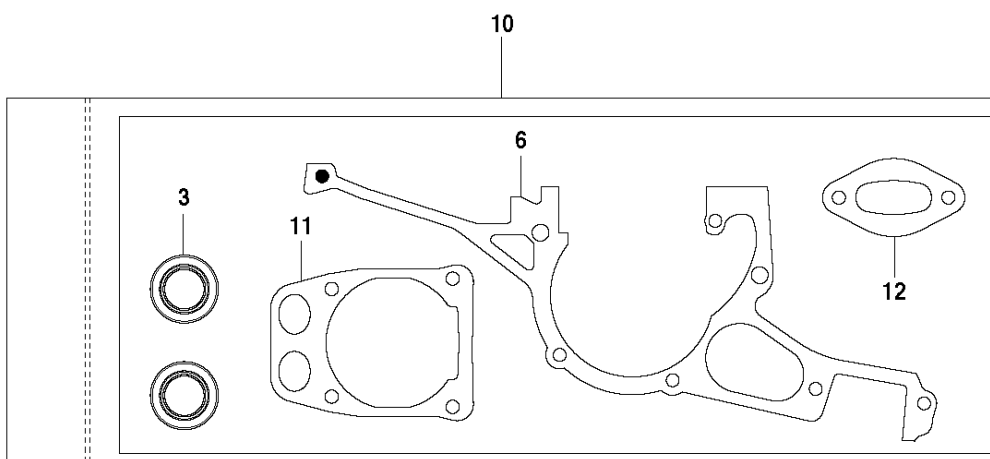

C K970 Chain

CRANKCASE

K970 CHAIN, 2011-12

Ref	Part No	Description	Remark	QTY KIT
1	576 82 16-01	CRANKCASE ASSY	Incl. 2 - 12	1
2	503 21 53-49	SCREW ITXSCM		7
3	503 26 02-04	SEALING RING		2
4	506 32 76-02	BAR BOLT		1
5	501 27 08-01	GUIDE BUSHING		2
6	506 41 39-04	GASKET		1
7	503 25 00-02	BALL BEARING		2
8	522 85 61-01	RUBBER BUSHING		1
9	725 54 53-01	SCREW IHSCM		2
10	544 22 98-05	GASKET KIT	Incl. 3 , 7, 11 - 12	1
11	576 49 94-01	GASKET		1
12	506 37 81-01	GASKET		1
13	503 22 21-02	LOCK NUT		1
14	503 23 04-03	WASHER		2