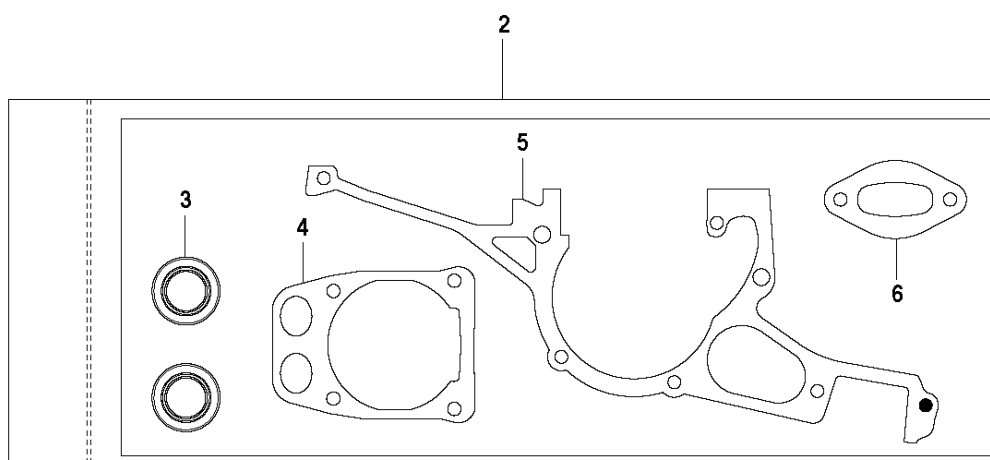

M K970 Chain
Accessories
Zubehöre
Accessoires
Accesorios
Tillbehör

TOOLS

K970 CHAIN, 2011-12

Ref	Part No	Description	Remark	QTY KIT
1	506 38 26-01	TOOL		1
2	544 22 98-03	GASKET KIT	Incl. 3 - 6	1
3	503 26 02-04	SEALING RING		2
4	576 49 94-01	GASKET		1
5	506 41 39-04	GASKET		1
6	506 37 81-01	GASKET		1
7	506 34 62-02	BAR		1
8	588 67 97-01	GEAR WHEEL		1