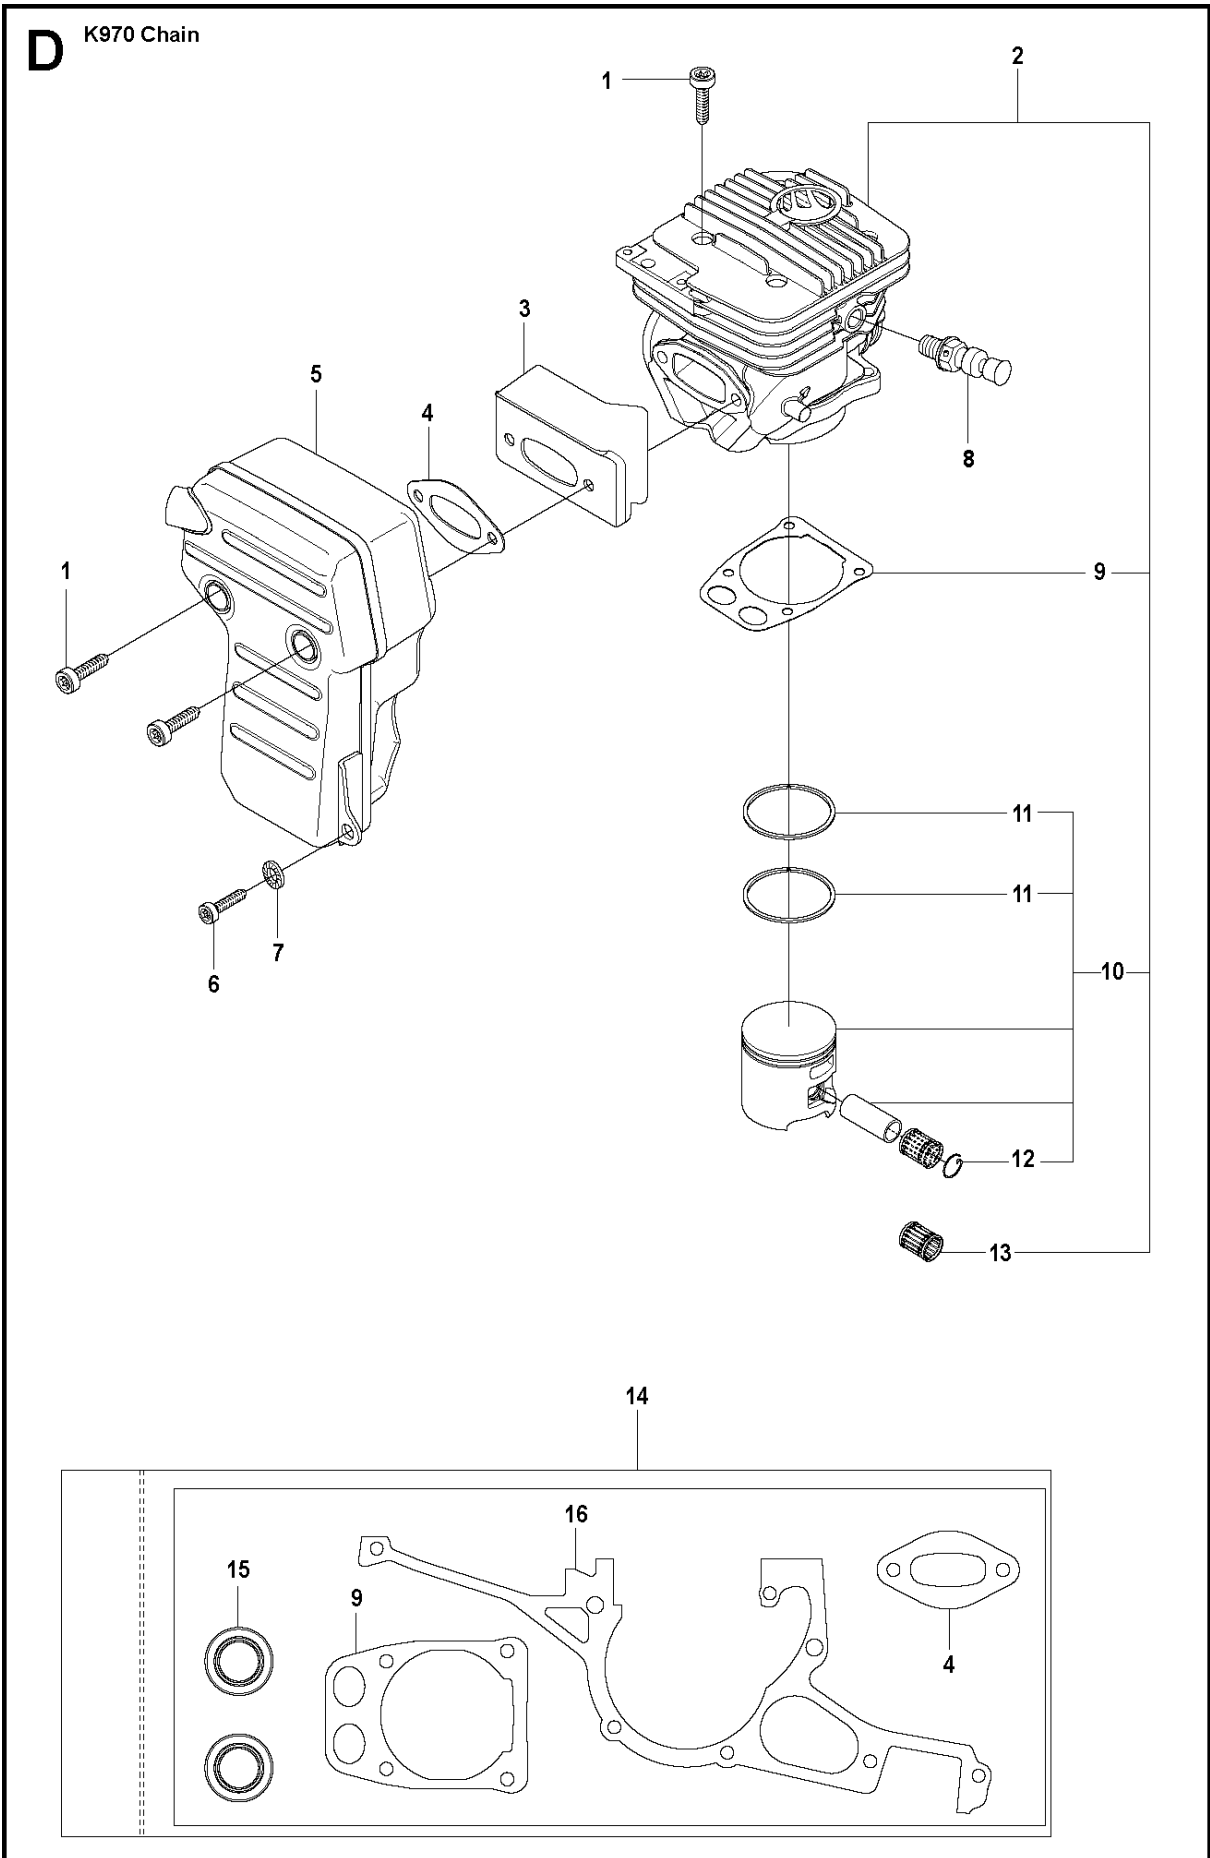

CYLINDER, PISTON & MUFFLER

K970 CHAIN, 2011-12

Ref	Part No	Description	Remark	QTY KIT
1	544 21 84-01	SCREW ITXSCM		6
2	544 93 56-05	CYLINDER ASSY	Incl. 9, 10, 13	1
3	577 99 76-02	HEAT DEFLECTOR		1
4	506 37 81-01	GASKET		1
5	506 37 28-01	MUFFLER ASSY		1
6	503 21 53-25	SCREW ITXSCM		1
7	503 23 04-02	WASHER		1
8	503 66 56-01	DECOMPRESSION VALVE		1
9	576 49 94-01	GASKET		1
10	506 41 32-02	PISTON	Incl. 11, 12	1
11	503 28 90-35	PISTON RING		2
12	737 44 13-00	CIRCLIP		2
13	503 25 61-01	NEEDLE BEARING		1
14	544 22 98-03	GASKET KIT	Incl. 4, 9, 15 - 16	1
15	503 26 02-04	SEALING RING		2
16	506 41 39-04	GASKET		1