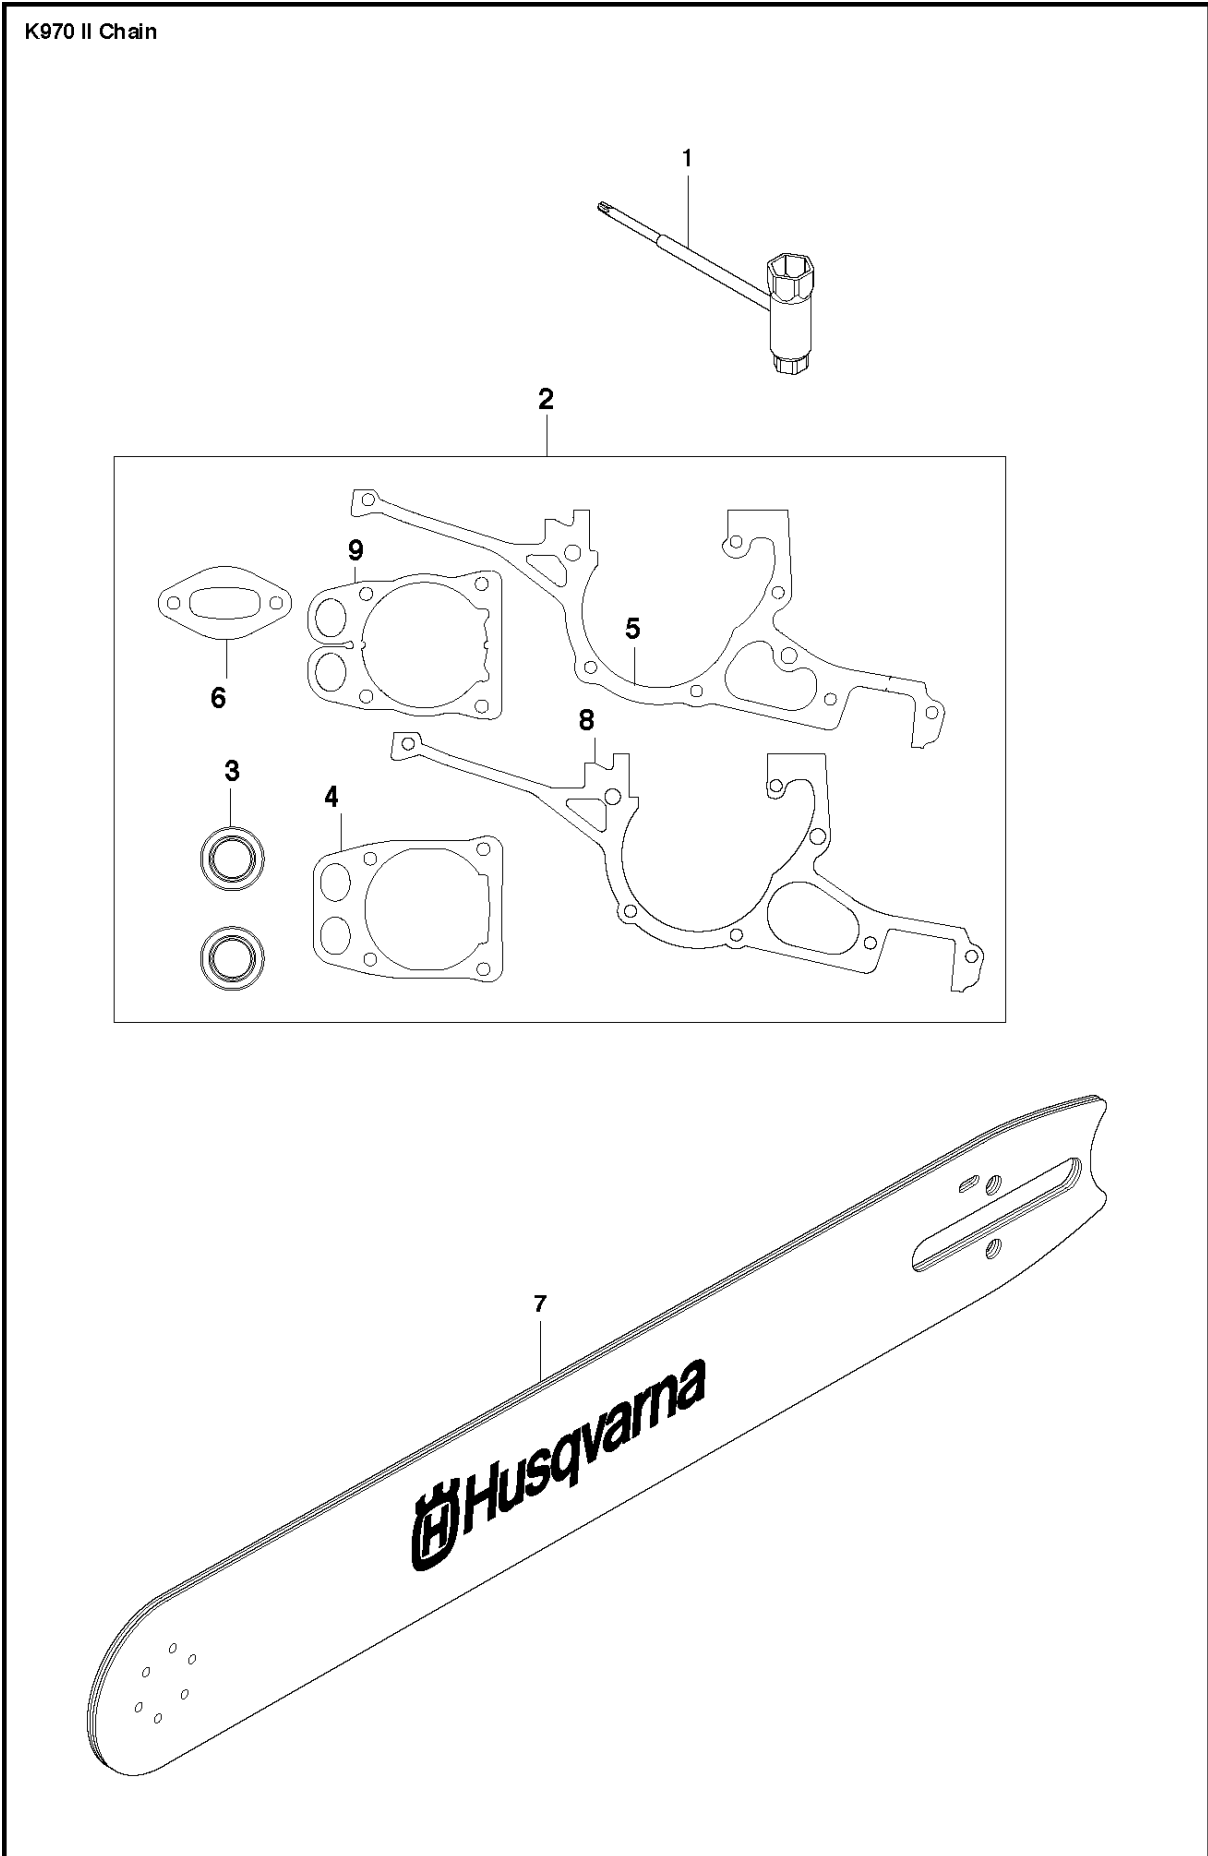

TOOLS

K970 II CHAIN, 2015-03

Ref	Part No	Description	Remark	QTY KIT
1	506 38 26-01	TOOL		1
2	544 22 98-06	GASKET KIT	Incl. 3-6, 8-9	1
3	503 26 02-04	SEALING RING		2
4	576 49 94-01	GASKET		1
5	577 98 89-01	GASKET		1
6	506 37 81-01	GASKET		1
7	506 34 62-02	BAR		1
8	506 41 39-04	GASKET		1
9	579 34 00-01	GASKET		1