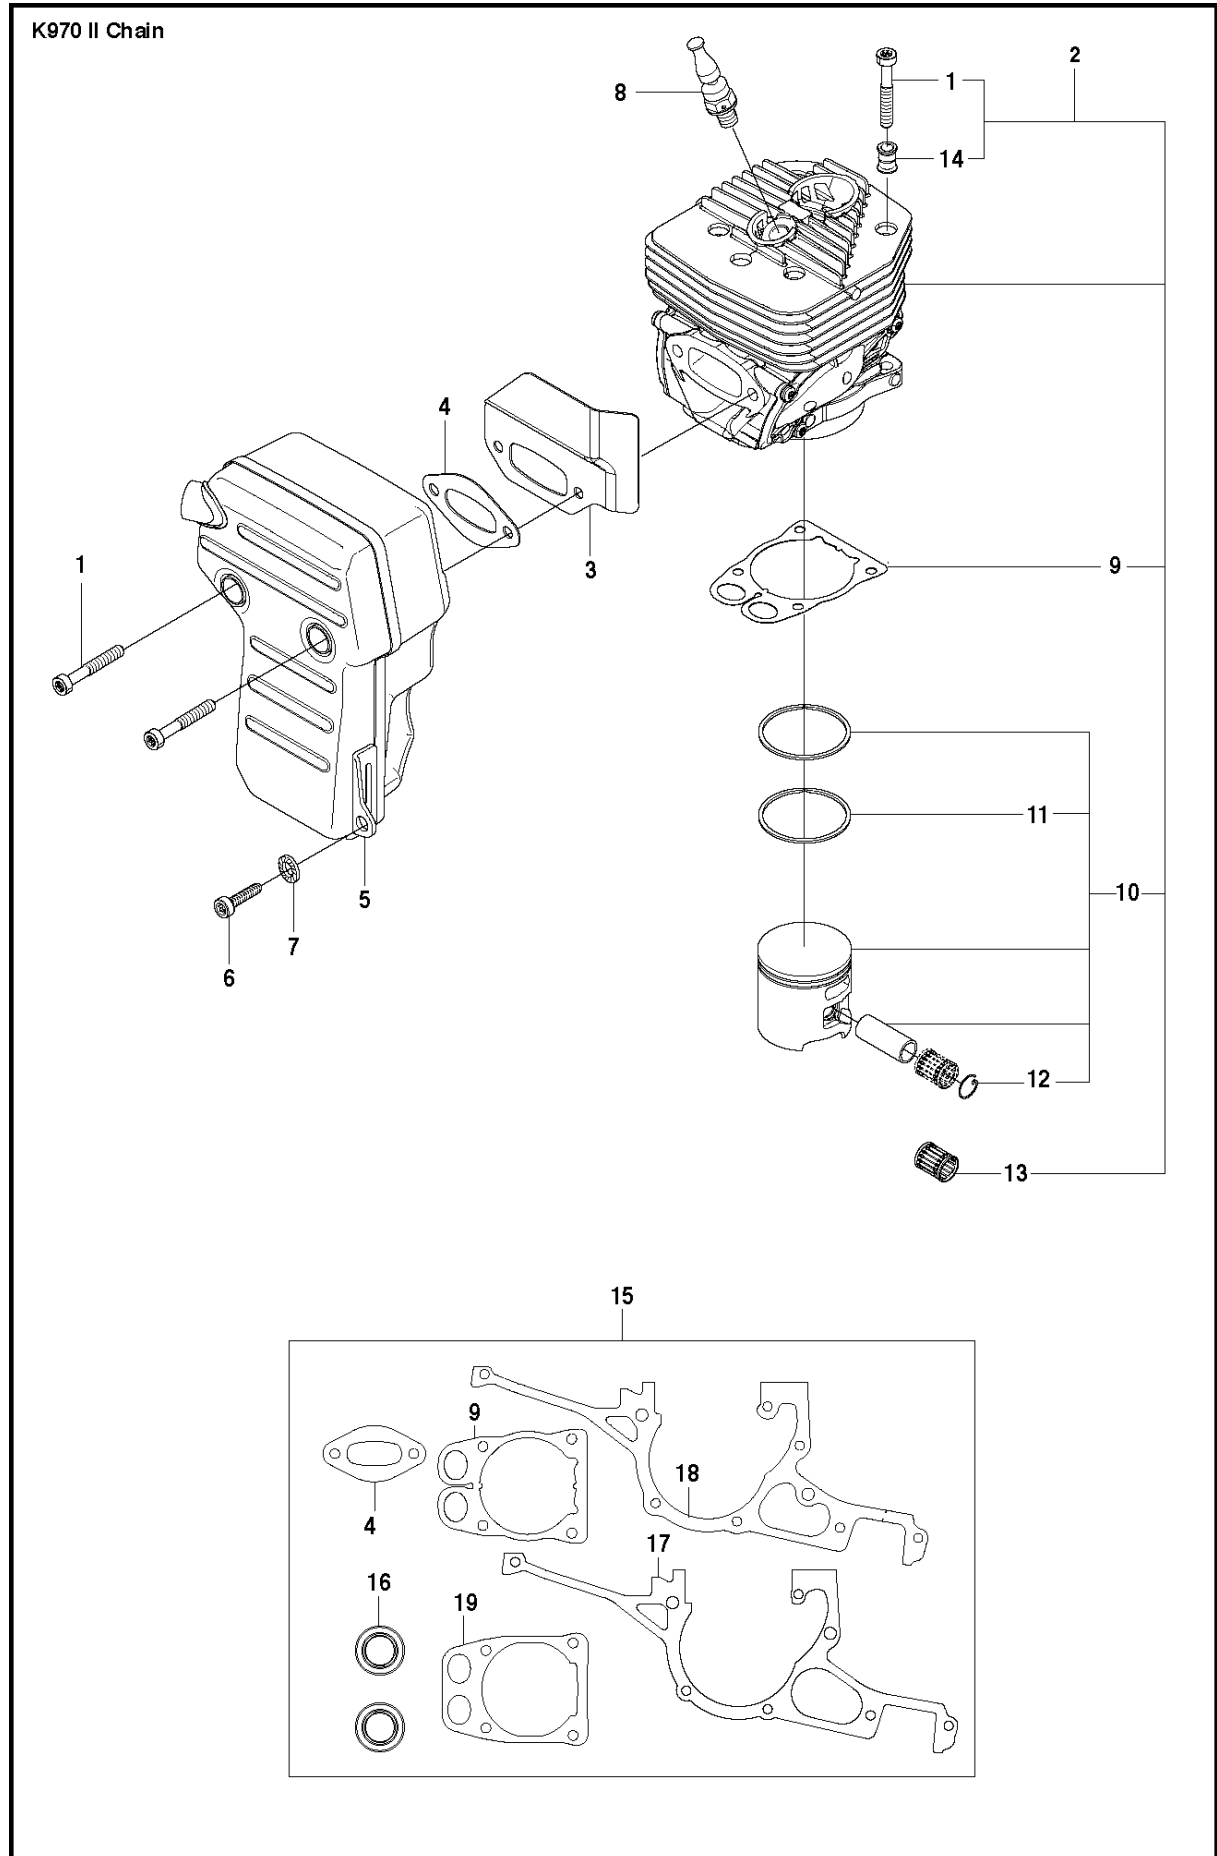

CYLINDER, PISTON & MUFFLER

K970 II CHAIN, 2015-03

Ref	Part No	Description	Remark	QTY KIT
1	544 21 84-40	SCREW ITXSCM		6
2	586 35 10-02	CYLINDER ASSY	Incl. 1, 9, 10, 13, 14	1
3	577 99 76-02	HEAT DEFLECTOR		1
4	506 37 81-01	GASKET		1
5	583 88 06-01	MUFFLER ASSY		1
6	503 21 53-25	SCREW ITXSCM		1
7	503 23 04-02	WASHER		1
8	584 91 22-01	DECOMPRESSION VALVE		1
9	579 34 00-01	GASKET	Paper gasket	1
10	506 41 32-02	PISTON	Incl. 11, 12	1
11	503 28 90-35	PISTON RING		2
12	737 44 13-00	CIRCLIP		2
13	503 25 61-01	NEEDLE BEARING		1
14	578 11 91-01	SLEEVE		4
15	544 22 98-06	GASKET KIT	Incl. 4, 9, 16-19	1
16	503 26 02-04	SEALING RING		1
17	506 41 39-04	GASKET		1
18	577 98 89-01	GASKET		1
19	576 49 94-01	GASKET	Metal gasket	1