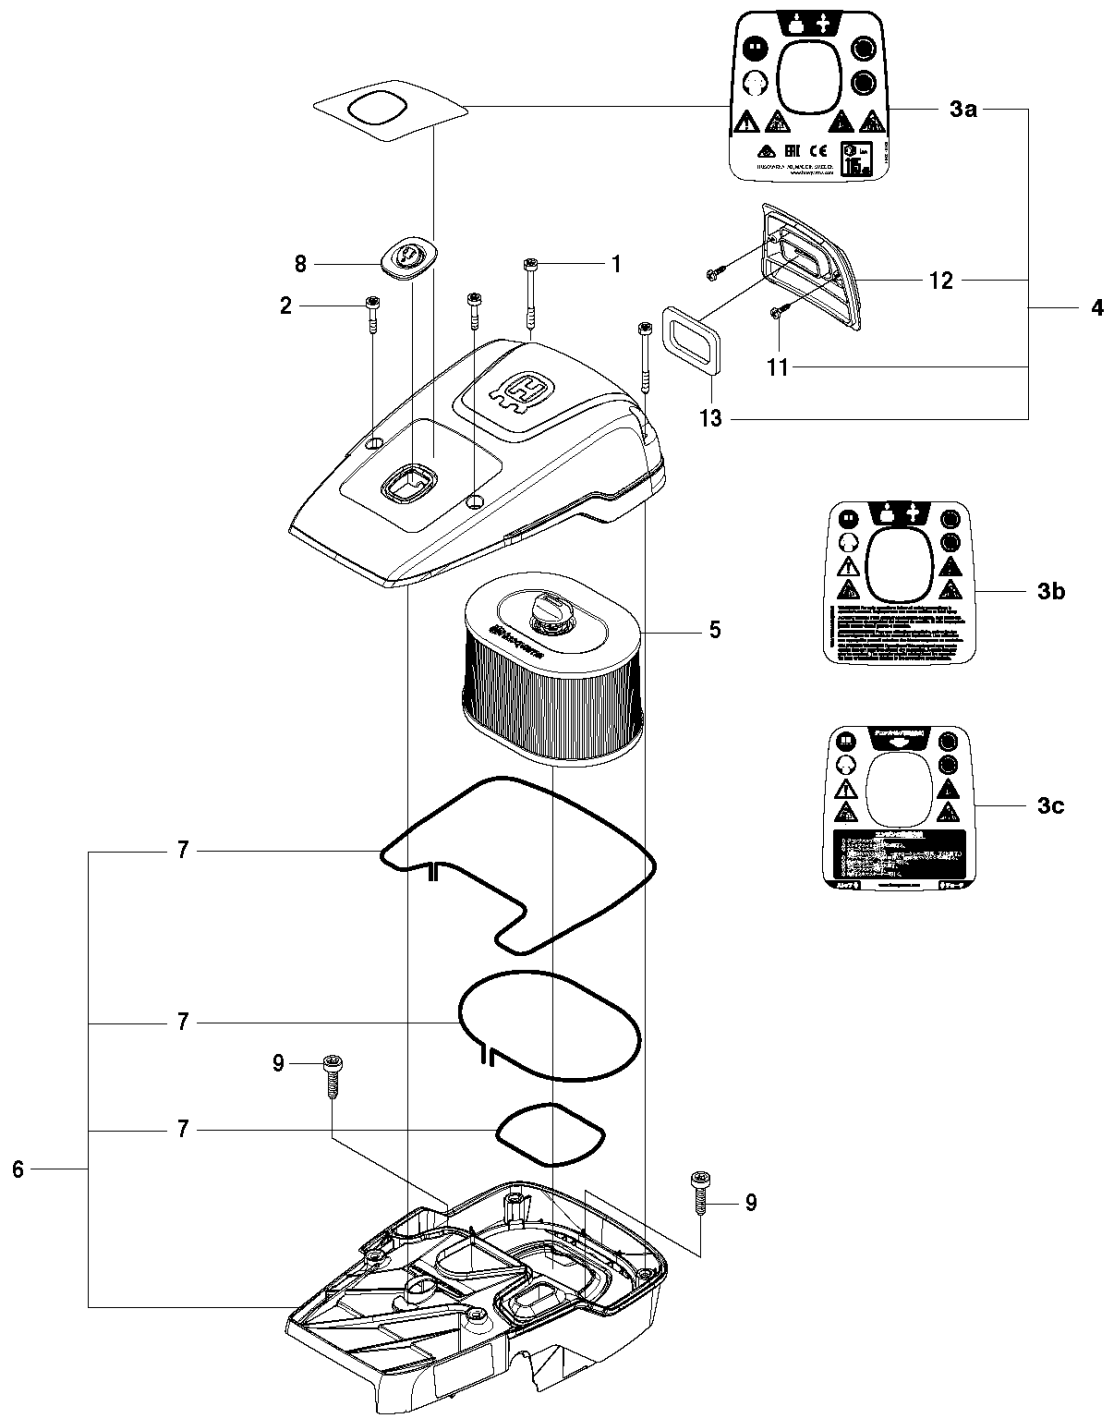

SPARE PARTS LIST

POWER CUTTERS

K970 II CHAIN, 2015-03

K970 II Chain

10 — **K970**
CHAIN

AIR FILTER COVER

K970 II CHAIN, 2015-03

Ref	Part No	Description	Remark	QTY KIT
1	503 21 53-56	SCREW ITXSCM		2
2	503 21 53-26	SCREW ITXSCM		2
3a	584 91 33-04	DECAL		1
3b	584 91 33-01	DECAL		1
3c	584 91 33-03	DECAL		1
4	587 00 51-02	FILTER COVER ASSY		1
5	510 24 41-04	AIR FILTER		1
6	586 35 64-02	CYLINDER COVER ASSY	Incl. 7	1
7	525 61 70-04	SEALING	L=1,2 M. Cut to fit	2
8	585 42 83-01	PLUG		1
9	503 21 53-30	SCREW ITXSCM		2
10	525 57 16-04	DECAL		1
11	729 52 89-71	SCREW CRPANT		2
12	576 43 14-01	COVER		1
13	578 06 53-01	SEALING		1

CLUTCH COVER

K970 II CHAIN, 2015-03

Ref	Part No	Description	Remark	QTY KIT
1	506 33 25-05	CLUTCH COVER	Incl. 2, 3	1
2	544 87 23-01	LABEL		1
3	544 05 77-01	GUIDE PIN	Incl. 4	1
4	740 42 04-00	O-RING		2
5	506 34 10-04	LEVER	Incl. 7	1
6	506 39 88-01	ADJUSTING NUT		1
7	740 48 18-02	O-RING		1
8	506 33 34-02	COVER		1
9	506 33 28-01	LOCKWASHER		1
10	723 53 27-51	SCREW SLCSFM		3
11	506 34 72-01	LEVER		1
12	506 33 35-01	HUB CAP		1
13	506 38 77-01	SCREW		1
14	506 33 32-01	PLATE		1
15	506 33 33-01	PAWL		1
16	506 35 94-03	SCREW	Incl. 13 - 15	1

CLUTCH

K970 II CHAIN, 2015-03

Ref	Part No	Description	Remark	QTY KIT
1	506 28 76-01	RETAINER RING		1
2	506 33 44-01	SUPPORT CUP		1
3	506 33 42-01	RIM SPROCKET		1
4	506 34 09-11	GEAR WHEEL	Incl. 5	1
5	503 25 53-01	NEEDLE BEARING		1
6	506 28 75-02	CIRCLIP		2
7	740 44 07-00	O-RING		1
8	725 64 53-01	SCREW IHCSFM		1
9	506 35 44-02	WEAR PROTECTION		1
10	503 21 53-65	SCREW ITXSCM		1
11	577 30 84-01	PIPE		1
12	503 21 53-10	SCREW ITXSCM		1
13	506 32 95-05	BAR BRACKET	Incl. 14	1
14	506 40 13-01	BUSHING		1
15	506 33 38-02	CLUTCH ASSY	Incl. 16	1
16	503 14 51-01	CLUTCH SPRING		3
17	506 39 96-02	SHIELD		1
18	720 13 07-10	PARALLEL PIN		2