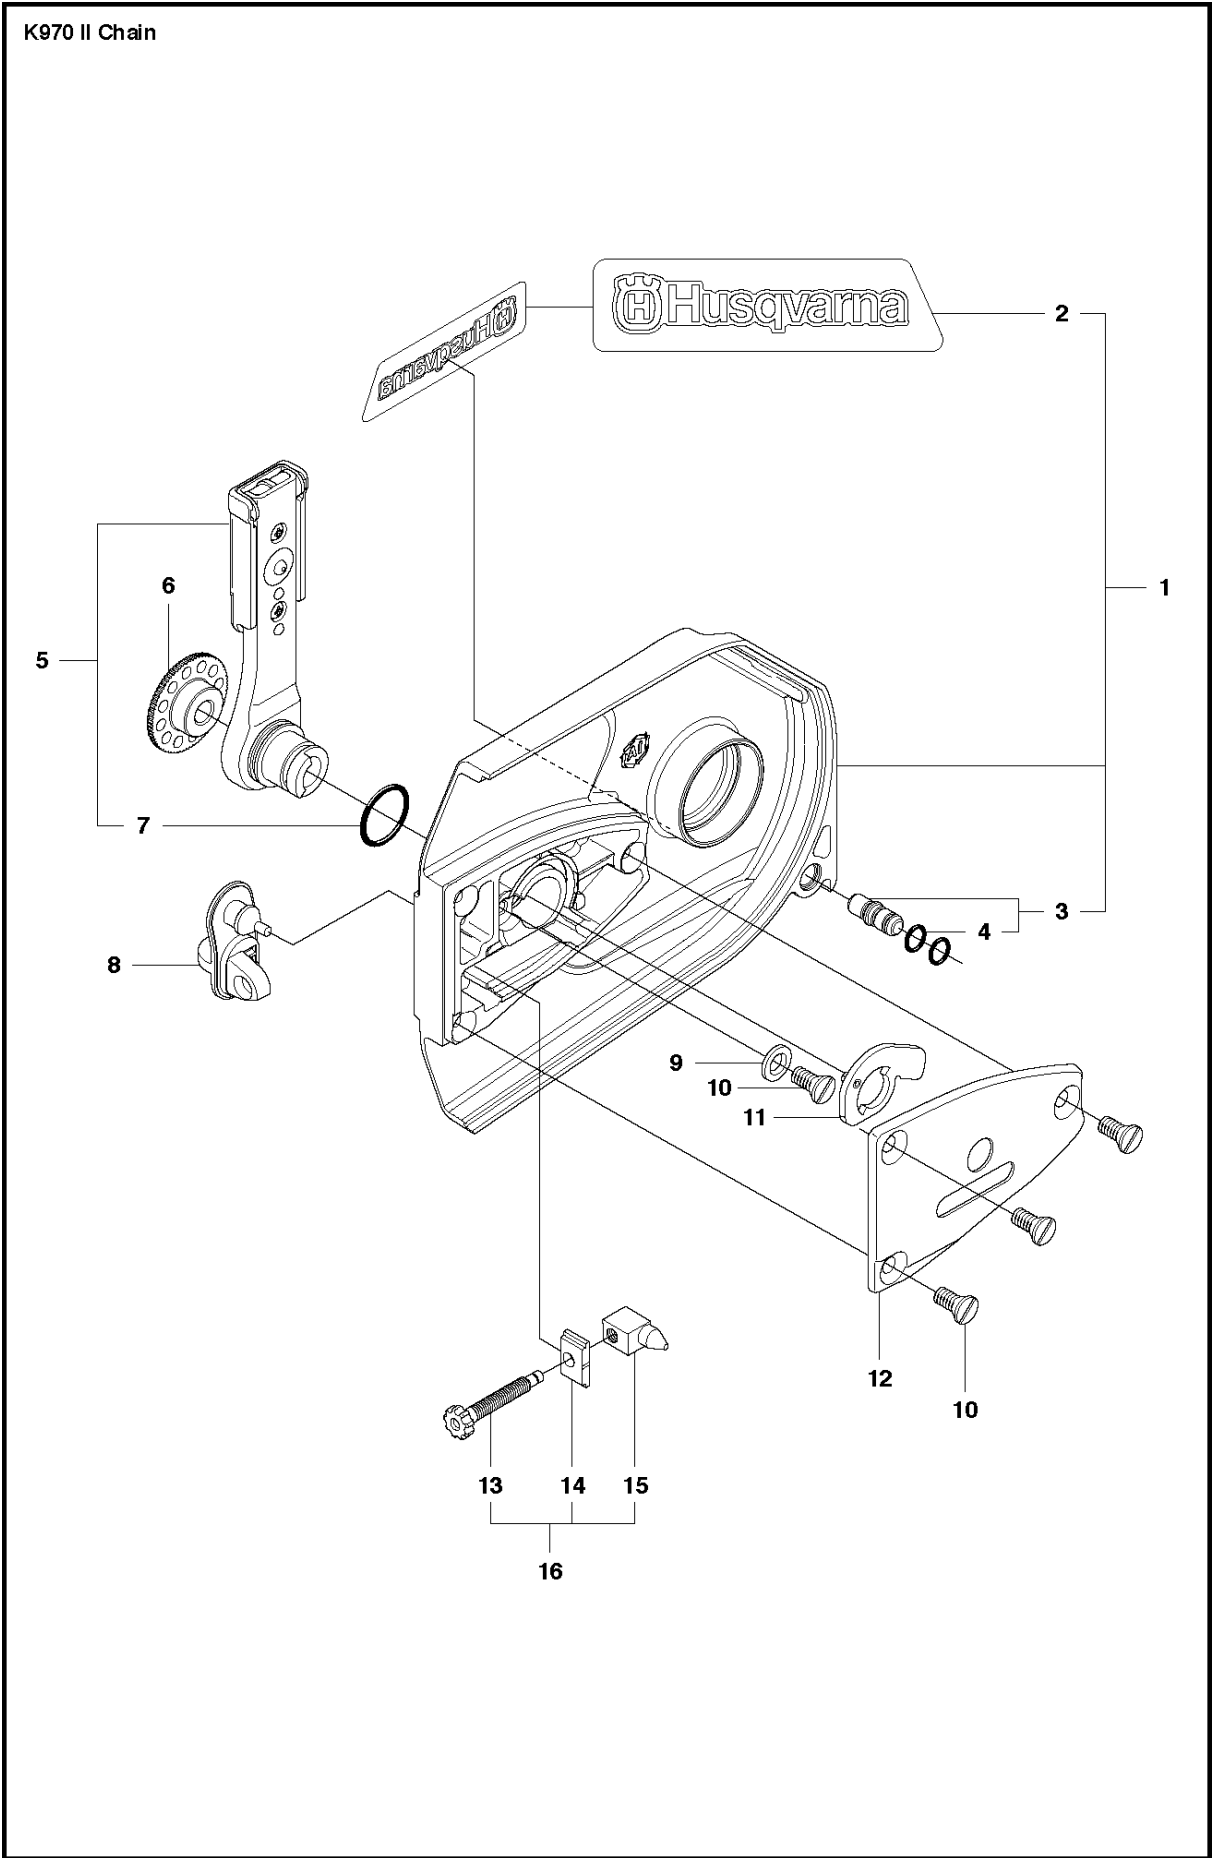

SPARE PARTS LIST

POWER CUTTERS

K970 II CHAIN, 2015-03

K970 II Chain

10 — **K970**
CHAIN

AIR FILTER COVER

K970 II CHAIN, 2015-03

Ref	Part No	Description	Remark	QTY KIT
1	503 21 53-56	SCREW ITXSCM		2
2	503 21 53-26	SCREW ITXSCM		2
3a	584 91 33-04	DECAL		1
3b	584 91 33-01	DECAL		1
3c	584 91 33-03	DECAL		1
4	587 00 51-02	FILTER COVER ASSY		1
5	510 24 41-04	AIR FILTER		1
6	586 35 64-02	CYLINDER COVER ASSY	Incl. 7	1
7	525 61 70-04	SEALING	L=1,2 M. Cut to fit	2
8	585 42 83-01	PLUG		1
9	503 21 53-30	SCREW ITXSCM		2
10	525 57 16-04	DECAL		1
11	729 52 89-71	SCREW CRPANT		2
12	576 43 14-01	COVER		1
13	578 06 53-01	SEALING		1

CLUTCH COVER

K970 II CHAIN, 2015-03

Ref	Part No	Description	Remark	QTY KIT
1	506 33 25-05	CLUTCH COVER	Incl. 2, 3	1
2	544 87 23-01	LABEL		1
3	544 05 77-01	GUIDE PIN	Incl. 4	1
4	740 42 04-00	O-RING		2
5	506 34 10-04	LEVER	Incl. 7	1
6	506 39 88-01	ADJUSTING NUT		1
7	740 48 18-02	O-RING		1
8	506 33 34-02	COVER		1
9	506 33 28-01	LOCKWASHER		1
10	723 53 27-51	SCREW SLCSFM		3
11	506 34 72-01	LEVER		1
12	506 33 35-01	HUB CAP		1
13	506 38 77-01	SCREW		1
14	506 33 32-01	PLATE		1
15	506 33 33-01	PAWL		1
16	506 35 94-03	SCREW	Incl. 13 - 15	1

CLUTCH

K970 II CHAIN, 2015-03

Ref	Part No	Description	Remark	QTY KIT
1	506 28 76-01	RETAINER RING		1
2	506 33 44-01	SUPPORT CUP		1
3	506 33 42-01	RIM SPROCKET		1
4	506 34 09-11	GEAR WHEEL	Incl. 5	1
5	503 25 53-01	NEEDLE BEARING		1
6	506 28 75-02	CIRCLIP		2
7	740 44 07-00	O-RING		1
8	725 64 53-01	SCREW IHCSFM		1
9	506 35 44-02	WEAR PROTECTION		1
10	503 21 53-65	SCREW ITXSCM		1
11	577 30 84-01	PIPE		1
12	503 21 53-10	SCREW ITXSCM		1
13	506 32 95-05	BAR BRACKET	Incl. 14	1
14	506 40 13-01	BUSHING		1
15	506 33 38-02	CLUTCH ASSY	Incl. 16	1
16	503 14 51-01	CLUTCH SPRING		3
17	506 39 96-02	SHIELD		1
18	720 13 07-10	PARALLEL PIN		2