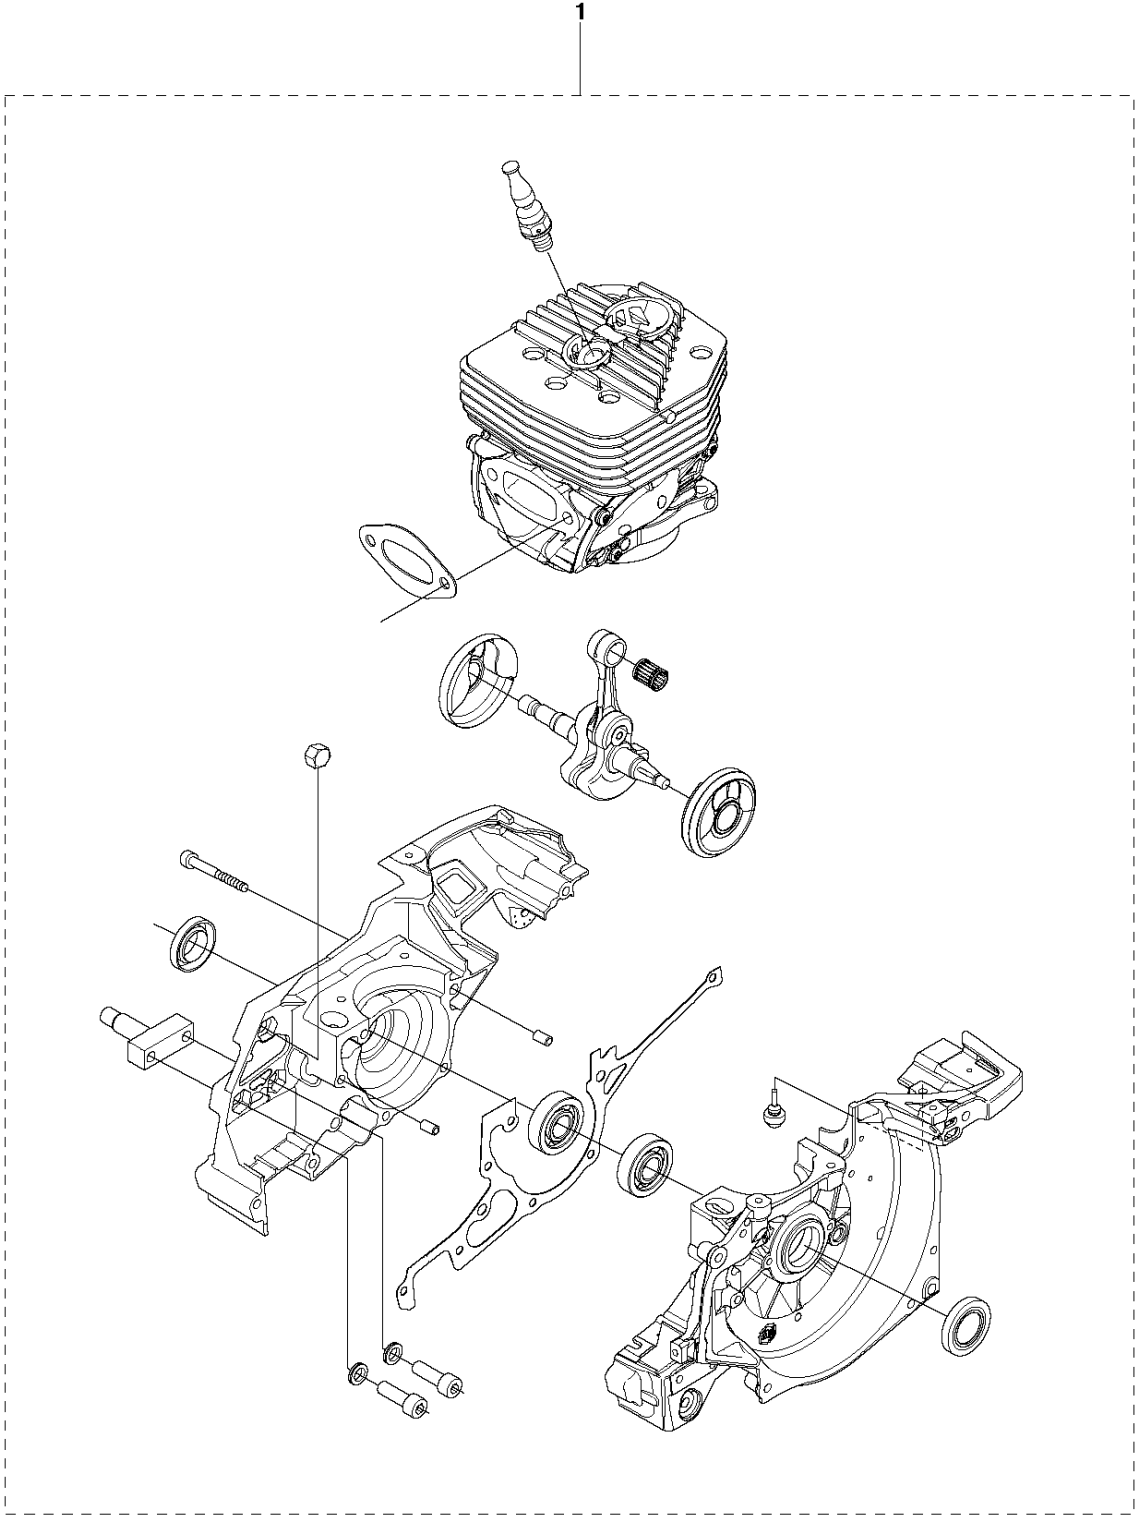

CYLINDER, PISTON & MUFFLER

K970 II CHAIN, 2015-03

Ref	Part No	Description	Remark	QTY KIT
1	544 21 84-40	SCREW ITXSCM		6
2	586 35 10-02	CYLINDER ASSY	Incl. 1, 9, 10, 13, 14	1
3	577 99 76-02	HEAT DEFLECTOR		1
4	506 37 81-01	GASKET		1
5	583 88 06-01	MUFFLER ASSY		1
6	503 21 53-25	SCREW ITXSCM		1
7	503 23 04-02	WASHER		1
8	584 91 22-01	DECOMPRESSION VALVE		1
9	579 34 00-01	GASKET	Paper gasket	1
10	506 41 32-02	PISTON	Incl. 11, 12	1
11	503 28 90-35	PISTON RING		2
12	737 44 13-00	CIRCLIP		2
13	503 25 61-01	NEEDLE BEARING		1
14	578 11 91-01	SLEEVE		4
15	544 22 98-06	GASKET KIT	Incl. 4, 9, 16-19	1
16	503 26 02-04	SEALING RING		1
17	506 41 39-04	GASKET		1
18	577 98 89-01	GASKET		1
19	576 49 94-01	GASKET	Metal gasket	1

K970 II Chain