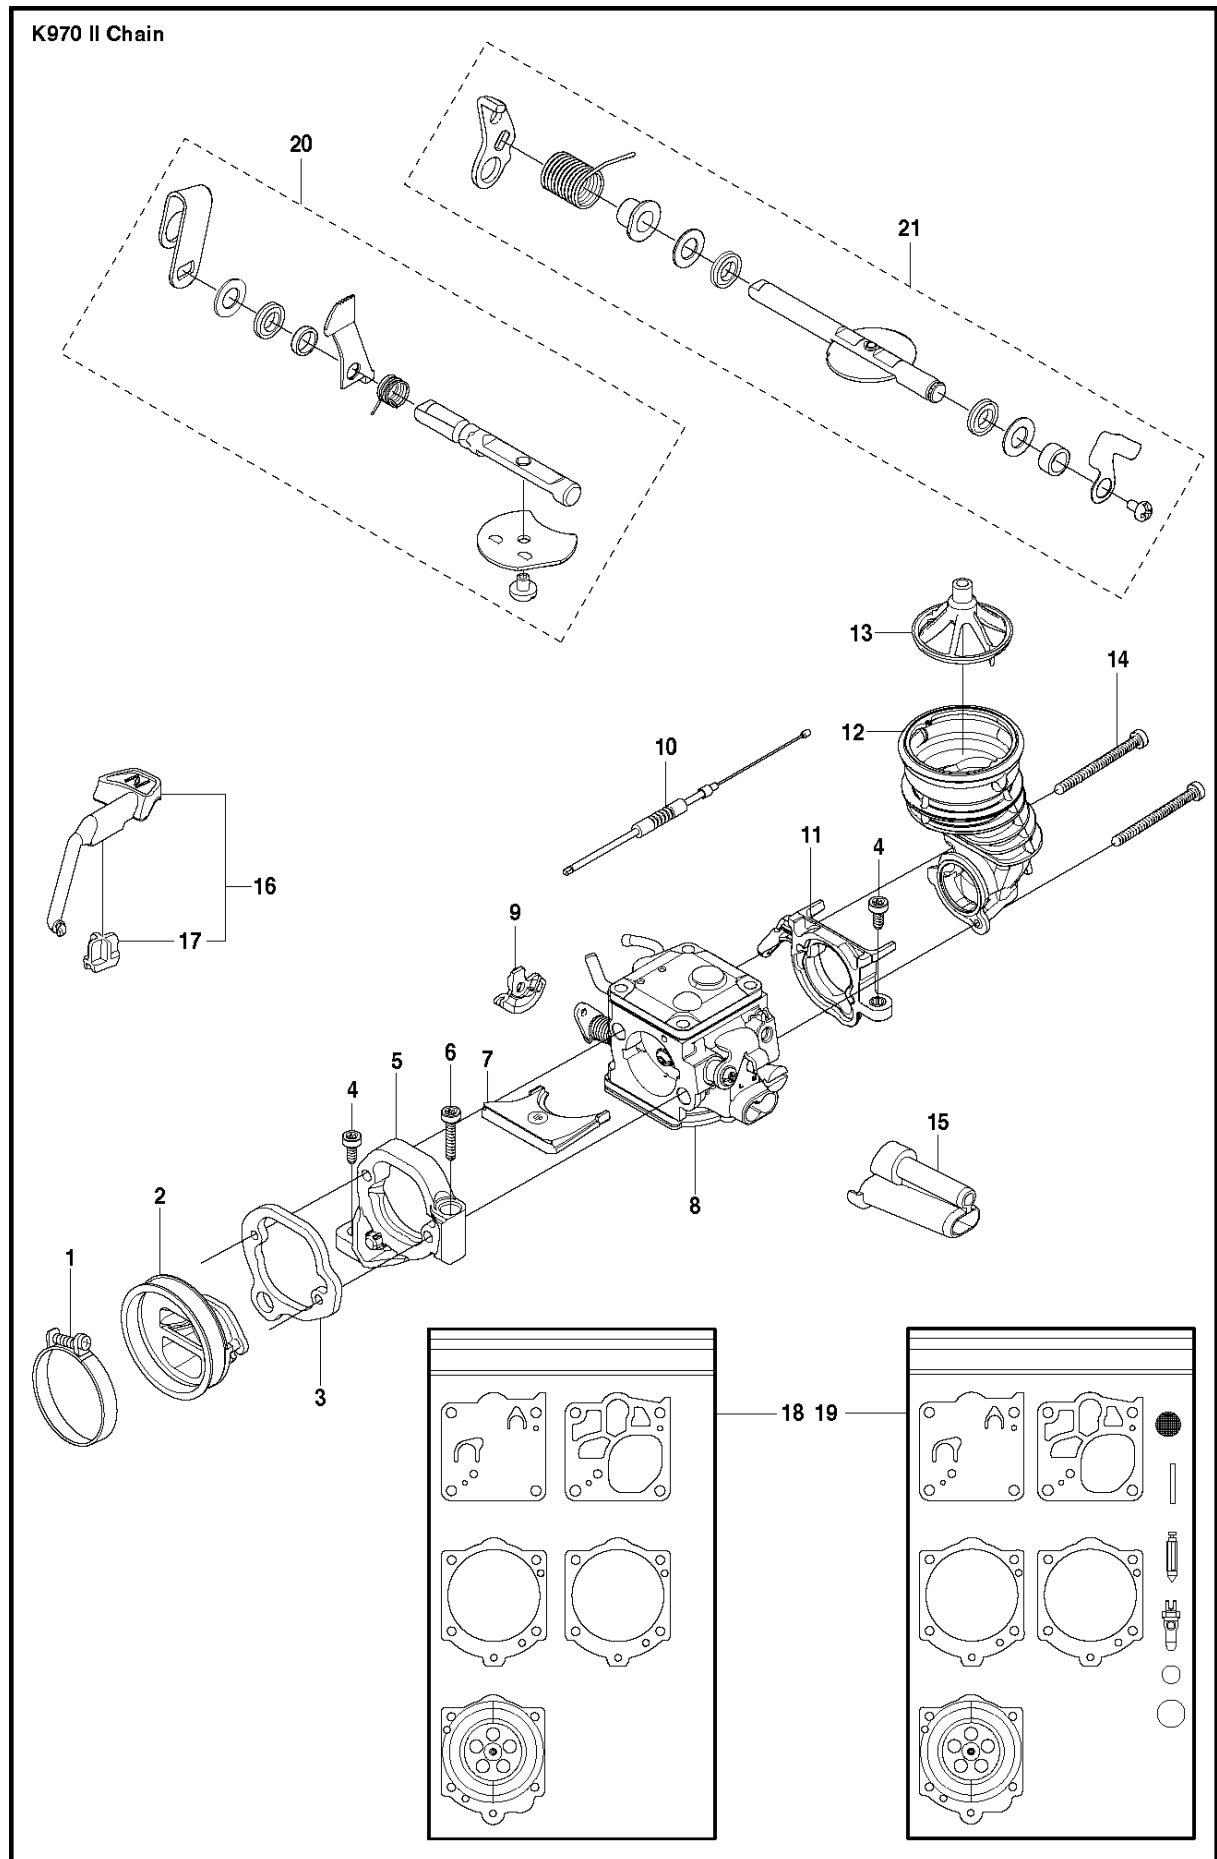

SPARE PARTS LIST

POWER CUTTERS

K970 II CHAIN, 2015-03

K970 II Chain

10 — **K970**
CHAIN

AIR FILTER COVER

K970 II CHAIN, 2015-03

Ref	Part No	Description	Remark	QTY KIT
1	503 21 53-56	SCREW ITXSCM		2
2	503 21 53-26	SCREW ITXSCM		2
3a	584 91 33-04	DECAL		1
3b	584 91 33-01	DECAL		1
3c	584 91 33-03	DECAL		1
4	587 00 51-02	FILTER COVER ASSY		1
5	510 24 41-04	AIR FILTER		1
6	586 35 64-02	CYLINDER COVER ASSY	Incl. 7	1
7	525 61 70-04	SEALING	L=1,2 M. Cut to fit	2
8	585 42 83-01	PLUG		1
9	503 21 53-30	SCREW ITXSCM		2
10	525 57 16-04	DECAL		1
11	729 52 89-71	SCREW CRPANT		2
12	576 43 14-01	COVER		1
13	578 06 53-01	SEALING		1

CLUTCH COVER

K970 II CHAIN, 2015-03

Ref	Part No	Description	Remark	QTY KIT
1	506 33 25-05	CLUTCH COVER	Incl. 2, 3	1
2	544 87 23-01	LABEL		1
3	544 05 77-01	GUIDE PIN	Incl. 4	1
4	740 42 04-00	O-RING		2
5	506 34 10-04	LEVER	Incl. 7	1
6	506 39 88-01	ADJUSTING NUT		1
7	740 48 18-02	O-RING		1
8	506 33 34-02	COVER		1
9	506 33 28-01	LOCKWASHER		1
10	723 53 27-51	SCREW SLCSFM		3
11	506 34 72-01	LEVER		1
12	506 33 35-01	HUB CAP		1
13	506 38 77-01	SCREW		1
14	506 33 32-01	PLATE		1
15	506 33 33-01	PAWL		1
16	506 35 94-03	SCREW	Incl. 13 - 15	1

CLUTCH

K970 II CHAIN, 2015-03

Ref	Part No	Description	Remark	QTY KIT
1	506 28 76-01	RETAINER RING		1
2	506 33 44-01	SUPPORT CUP		1
3	506 33 42-01	RIM SPROCKET		1
4	506 34 09-11	GEAR WHEEL	Incl. 5	1
5	503 25 53-01	NEEDLE BEARING		1
6	506 28 75-02	CIRCLIP		2
7	740 44 07-00	O-RING		1
8	725 64 53-01	SCREW IHCSFM		1
9	506 35 44-02	WEAR PROTECTION		1
10	503 21 53-65	SCREW ITXSCM		1
11	577 30 84-01	PIPE		1
12	503 21 53-10	SCREW ITXSCM		1
13	506 32 95-05	BAR BRACKET	Incl. 14	1
14	506 40 13-01	BUSHING		1
15	506 33 38-02	CLUTCH ASSY	Incl. 16	1
16	503 14 51-01	CLUTCH SPRING		3
17	506 39 96-02	SHIELD		1
18	720 13 07-10	PARALLEL PIN		2