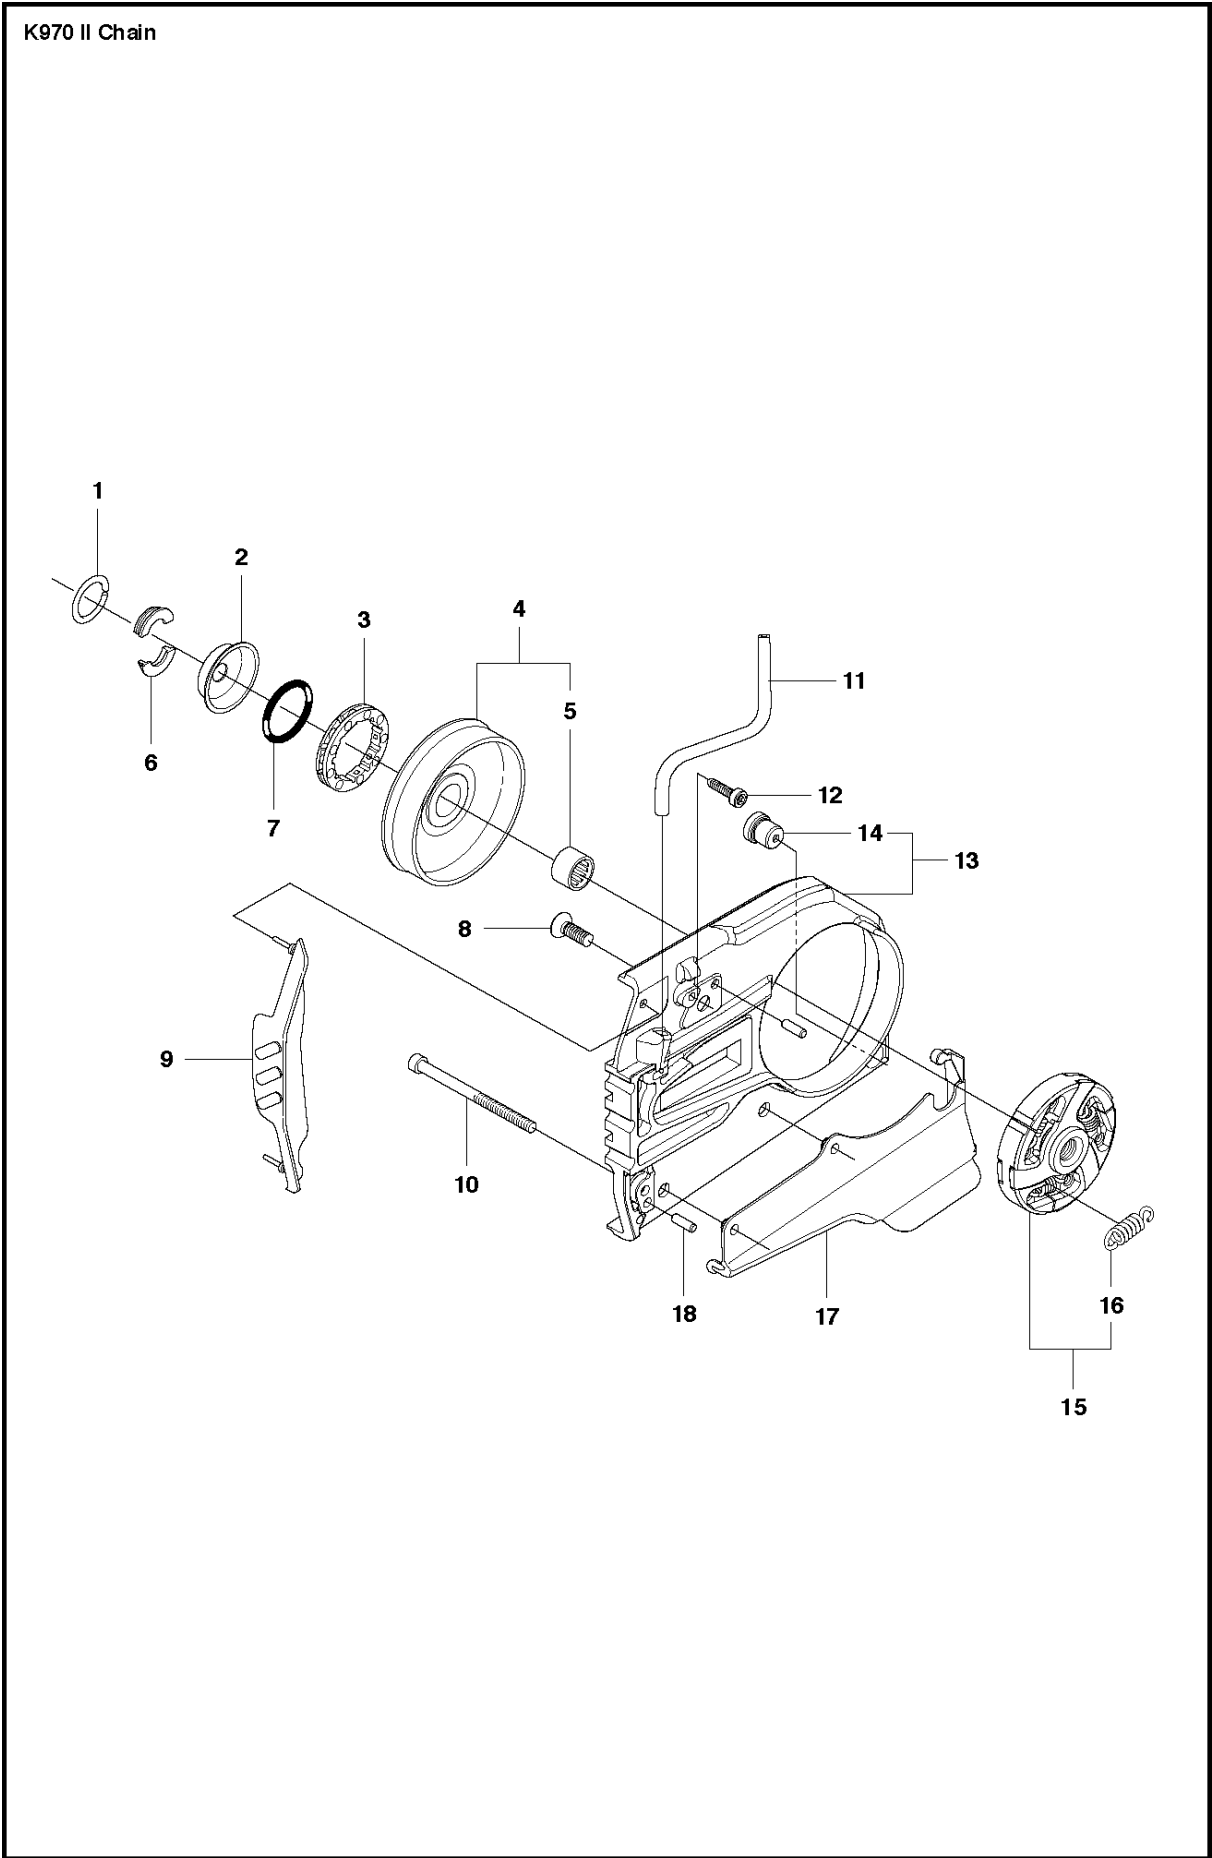

SPARE PARTS LIST

POWER CUTTERS

K970 II CHAIN, 2015-03

K970 II Chain

10 — **K970**
CHAIN

AIR FILTER COVER

K970 II CHAIN, 2015-03

Ref	Part No	Description	Remark	QTY KIT
1	503 21 53-56	SCREW ITXSCM		2
2	503 21 53-26	SCREW ITXSCM		2
3a	584 91 33-04	DECAL		1
3b	584 91 33-01	DECAL		1
3c	584 91 33-03	DECAL		1
4	587 00 51-02	FILTER COVER ASSY		1
5	510 24 41-04	AIR FILTER		1
6	586 35 64-02	CYLINDER COVER ASSY	Incl. 7	1
7	525 61 70-04	SEALING	L=1,2 M. Cut to fit	2
8	585 42 83-01	PLUG		1
9	503 21 53-30	SCREW ITXSCM		2
10	525 57 16-04	DECAL		1
11	729 52 89-71	SCREW CRPANT		2
12	576 43 14-01	COVER		1
13	578 06 53-01	SEALING		1

CLUTCH COVER

K970 II CHAIN, 2015-03

Ref	Part No	Description	Remark	QTY KIT
1	506 33 25-05	CLUTCH COVER	Incl. 2, 3	1
2	544 87 23-01	LABEL		1
3	544 05 77-01	GUIDE PIN	Incl. 4	1
4	740 42 04-00	O-RING		2
5	506 34 10-04	LEVER	Incl. 7	1
6	506 39 88-01	ADJUSTING NUT		1
7	740 48 18-02	O-RING		1
8	506 33 34-02	COVER		1
9	506 33 28-01	LOCKWASHER		1
10	723 53 27-51	SCREW SLCSFM		3
11	506 34 72-01	LEVER		1
12	506 33 35-01	HUB CAP		1
13	506 38 77-01	SCREW		1
14	506 33 32-01	PLATE		1
15	506 33 33-01	PAWL		1
16	506 35 94-03	SCREW	Incl. 13 - 15	1

CARBURETOR

K970 II CHAIN, 2015-03

Ref	Part No	Description	Remark	QTY KIT
1	505 28 33-06	HOSE CLAMP		1
2	506 41 41-01	INLET PIPE		1
3	544 15 01-01	FLANGE		1
4	503 21 53-16	SCREW ITXSCM		2
5	544 11 39-01	CONSOLE		1
6	503 21 53-30	SCREW ITXSCM		1
7	506 41 42-01	PLATE		1
8	584 91 30-01	CARBURETTOR	RWJ-7	1
9	505 14 84-01	LEVER		1
10	576 49 04-01	THROTTLE CABLE ASSY		1
11	522 85 62-01	FLANGE INLET PIPE		1
12	521 92 67-01	INLET PIPE		1
13	510 24 39-01	FILTER		1
14	501 97 18-01	SCREW ITXSCM		2
15	586 06 21-01	CHISEL GUIDE		1
16	506 23 20-11	CHOKE	Incl. 17	1
17	506 27 25-01	WEAR PROTECTION		1
18	502 44 58-01	GASKET KIT	Walbro RWJ-5	1
19	502 44 59-02	REPAIR KIT	Walbro RWJ-5	1
21	593 77 69-01	THROTTLE SHAFT		1
20	593 77 77-01	CHOKE SHAFT		1