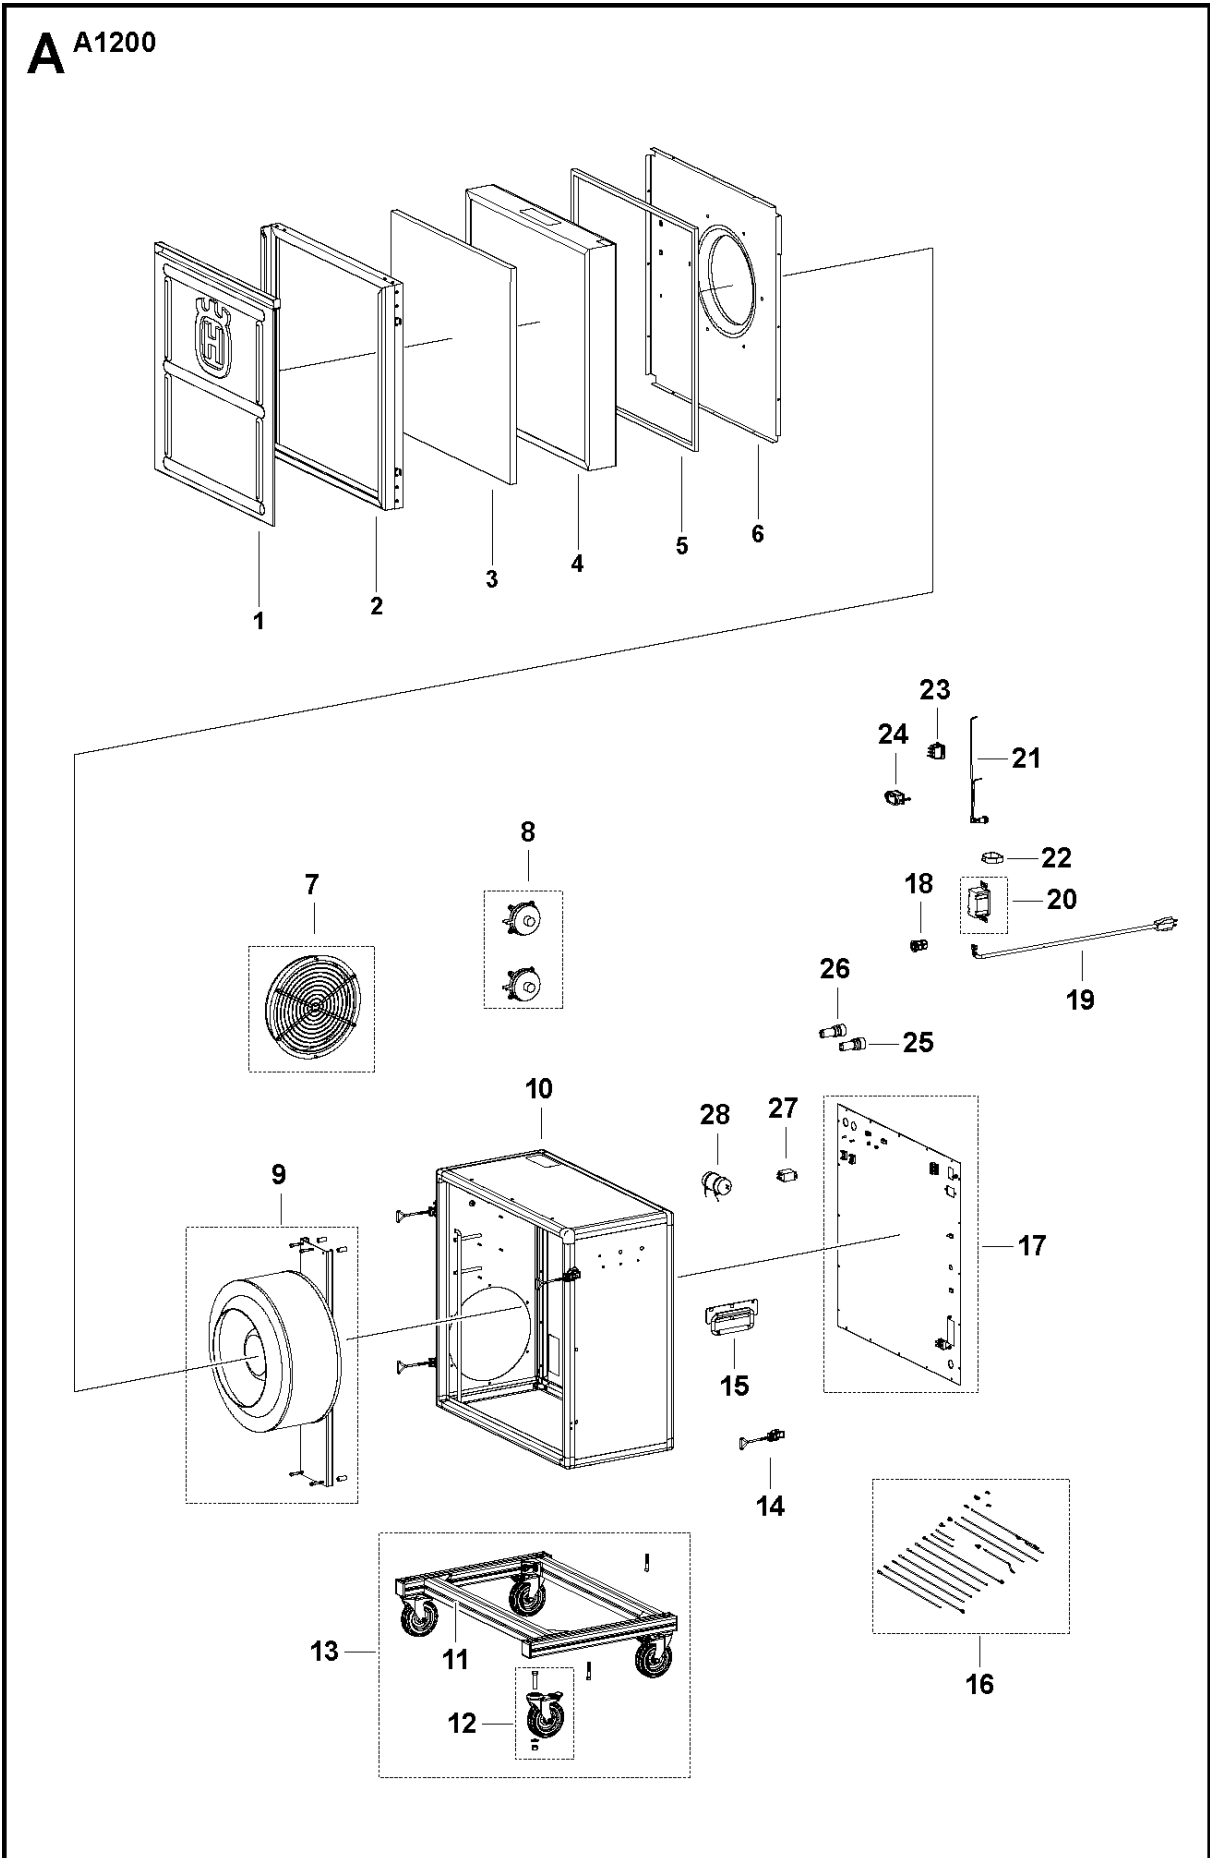

SPARE PARTS LIST

DUST AND SLURRY MANAGEMENT

A1200, 2017-05

Ref	Part No	Description	Remark	QTY KIT
1	590 48 07-01	PROTECTION		1
2	590 46 46-01	FRONT COVER		1
3	590 46 33-01	FILTER		1
4	590 46 32-01	FILTER		1
5	590 46 45-01	SEAL KIT		1
6	590 46 41-01	FAN COVER		1
7	590 46 38-01	EXHAUST		1
8	590 46 39-01	SENSOR		2
9	590 46 42-01	FAN		1
10	590 48 02-01	HOUSING		1
11	590 46 34-01	FRAME		1
12	590 46 40-01	WHEEL KIT		4
13	590 46 35-01	CARRIER		1
14	590 46 43-01	LATCH		4
15	590 46 36-01	HANDLE KIT		2
16	590 46 44-01	CABLE KIT		1
17	590 48 04-01	COVER		1
20	590 46 23-01	RECEPTACLE		1
22	590 46 37-01	CORD BRACKET		1
23	590 40 30-01	SWITCH		1
24	590 41 53-01	HOUR METER		1
25	590 46 19-01	LAMP		1
26	590 46 18-01	LAMP		1
27	590 46 13-01	RELAY		1
28	590 47 53-01	ELECTRICAL SYSTEM		1