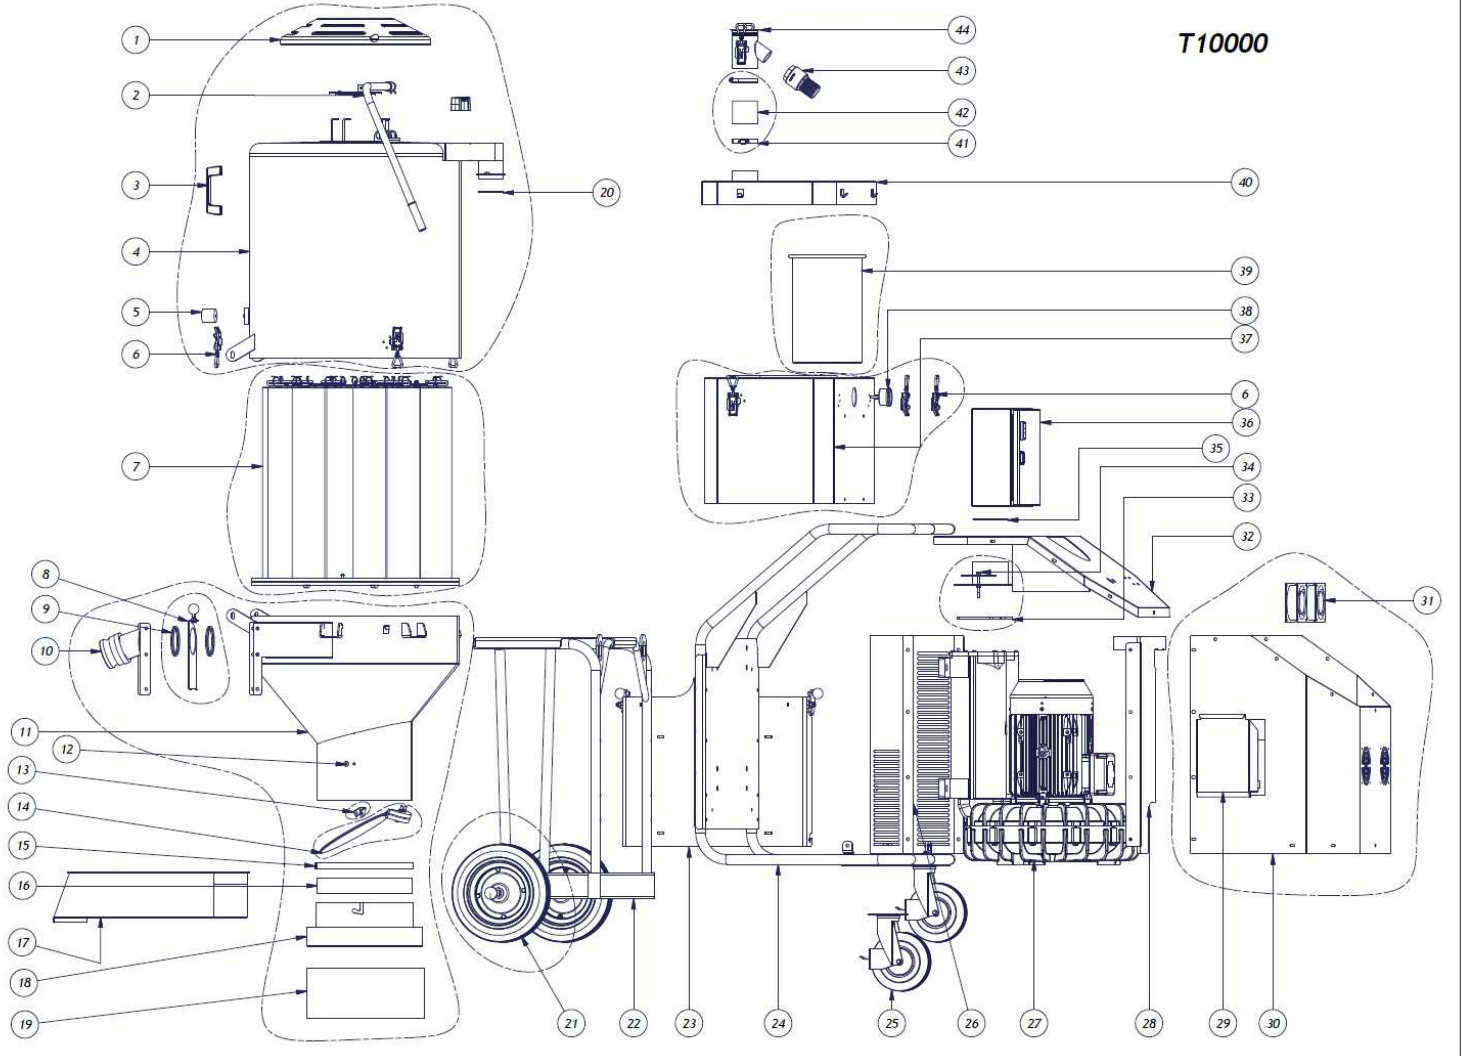

T10000

T10000

Pos	P.E Article Number (valid until 2018-02-28)	HVA Article Number (valid from 2017-11-27)	Description	QTY
1	200600656	590434301	Top cover	1
2	200800005	590445001	Filter cleaning unit (T11000)	1
3	200600658	590434401	Handle	1
4	201500056	590479701	Upper tank kit (T10000)	1
5	1370022	590433201	Rubber stop	1
6	200600606	590433901	Excentric lock kit	5
7	201300436	590438601	FILTER PACKAGE KIT (T10000)	1
8	200600652	590434101	Valve incl. Gasket kit	1
9	9698+9699	590436001	Gasket for inlet valve	2
10	201000028	590435501	Inlet plate 3" camlock	1
11	201500055	590479601	Lower tank kit	1
12	200800326	590456801	Nut for longpac holder on lower tank	1
13	25007	590431901	Holder flap	1
14	200600621	590456601	Flap kit	1
15	1371001	590433401	Belt	1
16	1351162	590432801	Anti skid	1
17	N/A	N/A	Contact Vendor	1
18	200600536a	590435801	Longopac holder	2
19	1376013	590429201	Longopac bag	1
20	1351239	590444001	O-ring 3"	1
21	201200062	590435701	Front wheel kit (1 wheel + cap)	2
22	N/A	N/A	Contact Vendor	1
23	201300490	590433301	Holder pre-sep kit (ex. T10000)	1
24	N/A	N/A	Contact Vendor	1
25	25046	590443801	Caster wheel	2
26	N/A	N/A	Contact Vendor	1
27	201500054	590446801	Vacuum pump 3x480 V 12,6 kW (T10000)	1
27	201500054a	590446401	Vacuum pump 3x400 V 11 kW (T10000)	1
28	N/A	N/A	Contact Vendor	1
29	N/A	N/A	Contact Vendor	1
30	N/A	N/A	Contact Vendor	1
31	1352060	590433001	Cooling fan motor cover	2
32	N/A	N/A	Contact Vendor	1
33	N/A	N/A	Contact Vendor	1
34	N/A	N/A	Contact Vendor	1
35	N/A	N/A	Contact Vendor	1
36	201500053	590446601	ELECTRICAL CABINET 12,6 kW 480 V (ex. T10000)	1
36	201500053a	590446301	ELECTRICAL CABINET 11 kW 400 V (ex. T10000)	1
37	N/A	N/A	Contact Vendor	1
38	1349116	590432701	Manometer	1
39	200600595a	N/A	Hepa filter H13 100% DOP tested	3
39	200600595	590433701	Hepa filter H13	3
40	N/A	N/A	Contact Vendor	1
41	1357072	590433101	76mm (3") hose clamp	2
42	1332039	590432601	Hose 76mm (3")	0,15 (m)
43	80683	590432101	Vacuum check valve	1
44	80830	590432201	Air regulator tube	1