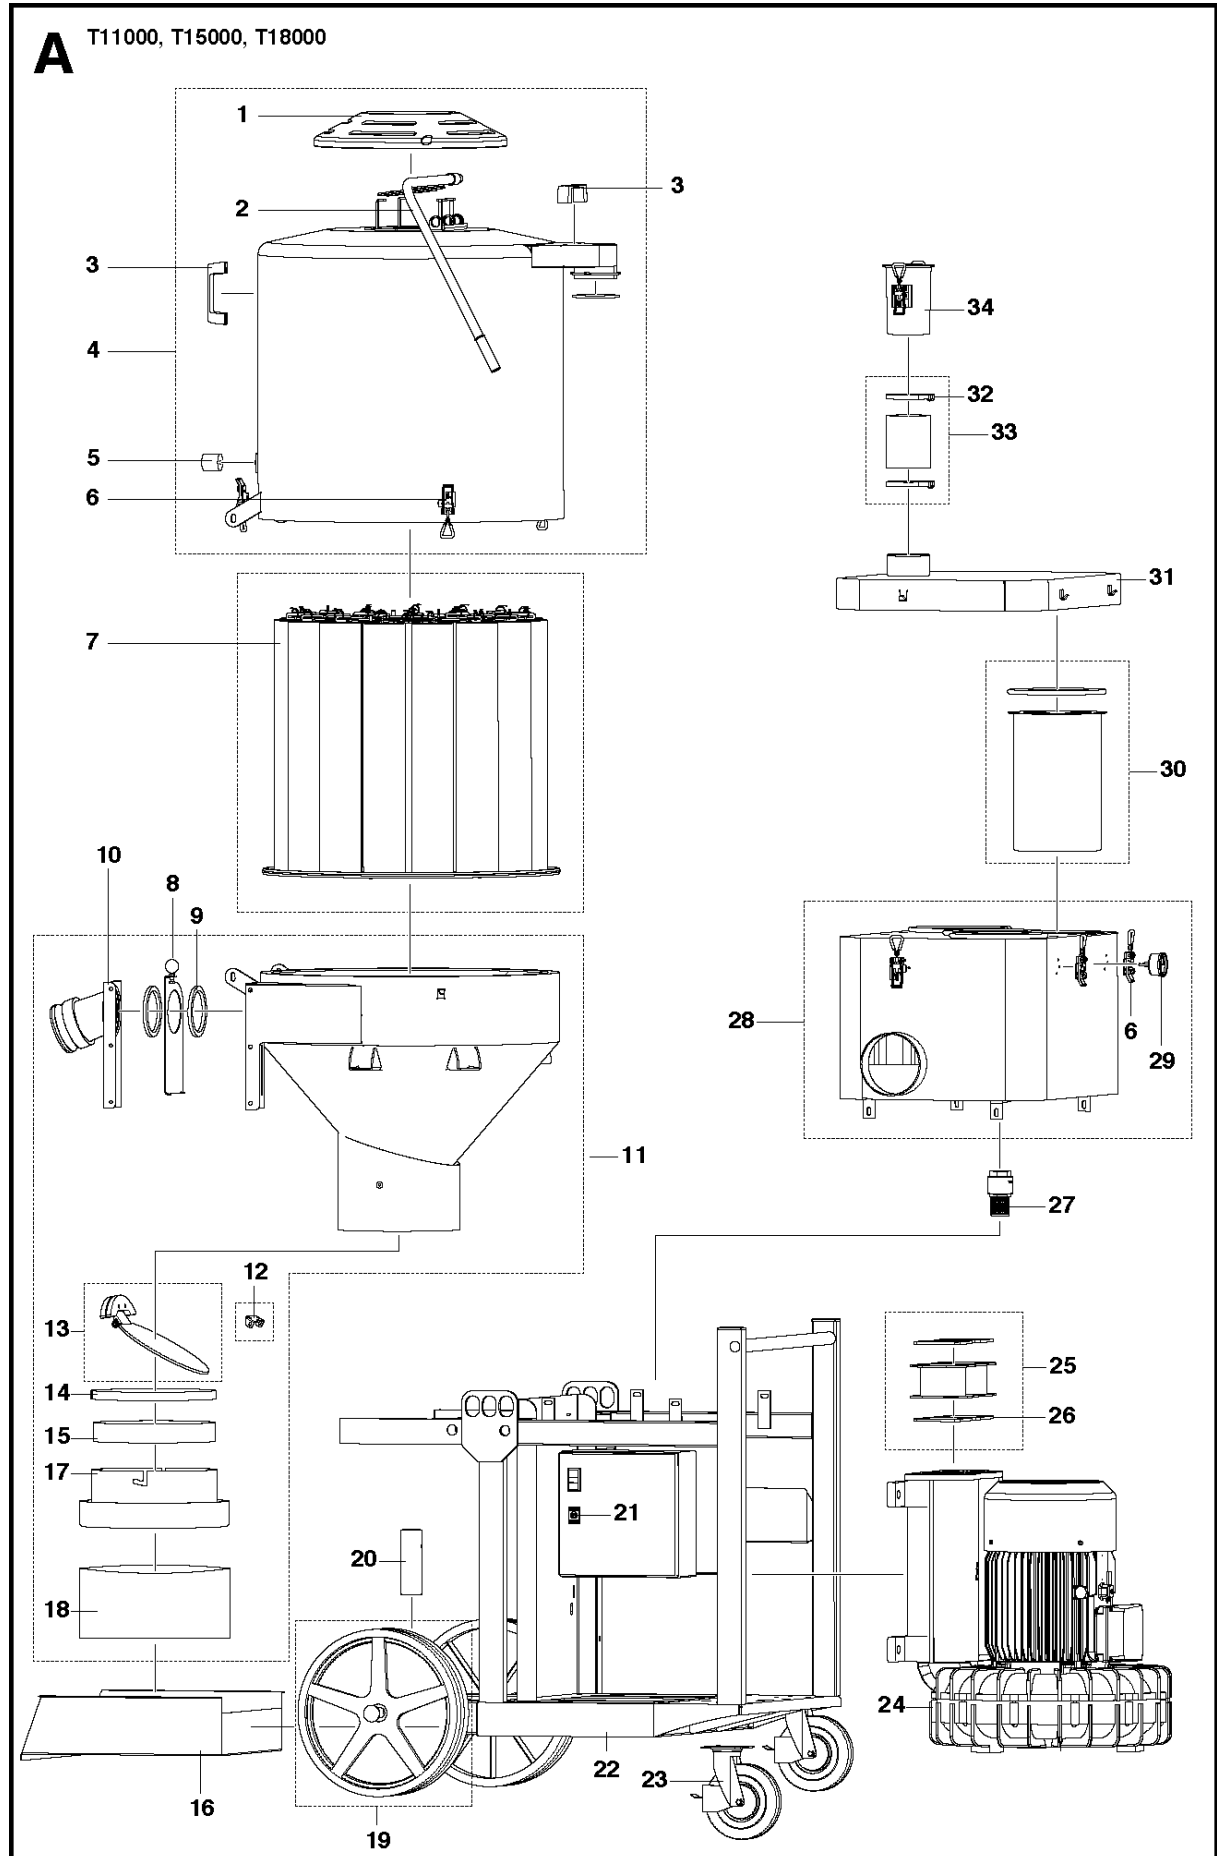

# SPARE PARTS LIST

DUST AND SLURRY MANAGEMENT

T18000, 2017-03

Ref	Part No	Description	Remark	QTY	KIT
1	590 43 43-01	COVER LID		1	4
2	590 44 50-01	FILTER		1	4
3	590 43 44-01	HANDLE		2	4
4	590 47 95-02	TANK HALF		1	
5	590 43 32-01	STOPPER		1	4
6	590 43 39-01	LATCH		5	4, 28
7	590 43 87-01	FILTER		1	
8	590 44 51-01	VALVE KIT		1	
9	590 44 44-01	GASKET		2	
10	590 44 55-02	INLET		1	
11	590 47 94-02	TANK HALF		1	
12	590 43 19-01	HOLDER		1	
13	590 45 66-01	FLAP		1	
14	590 43 34-01	STRAP		1	
15	590 43 28-01	SEAL		1	
16	590 44 43-01	BASE		1	
17	590 43 58-01	HOLDER		1	
18	590 42 92-01	BAG		1	
19	590 44 52-01	WHEEL KIT		2	
20	590 44 41-01	HOLDER		1	
21	590 44 47-01	ELECTRONIC BOX		1	
21	590 44 59-01	ELECTRONIC BOX		1	
21	590 44 60-01	ELECTRONIC BOX		1	
23	590 44 38-01	WHEEL		2	
24	590 44 37-01	PUMP		1	25
24	590 44 46-01	PUMP		1	
24	590 44 61-01	PUMP		1	
24	590 44 62-01	PUMP		1	28
27	590 44 39-01	CHECK VALVE		1	
28	590 44 48-01	FILTER HOUSING		1	
29	590 43 27-01	MANOMETER		1	
30	590 43 59-01	FILTER		4	
30	590 43 37-01	FILTER		4	
31	590 44 45-01	COVER LID		1	
32	590 44 56-01	HOSE CLAMP		2	
33	590 44 49-01	HOSE KIT		1	
34	590 44 53-01	HOSE CONNECTOR		1	