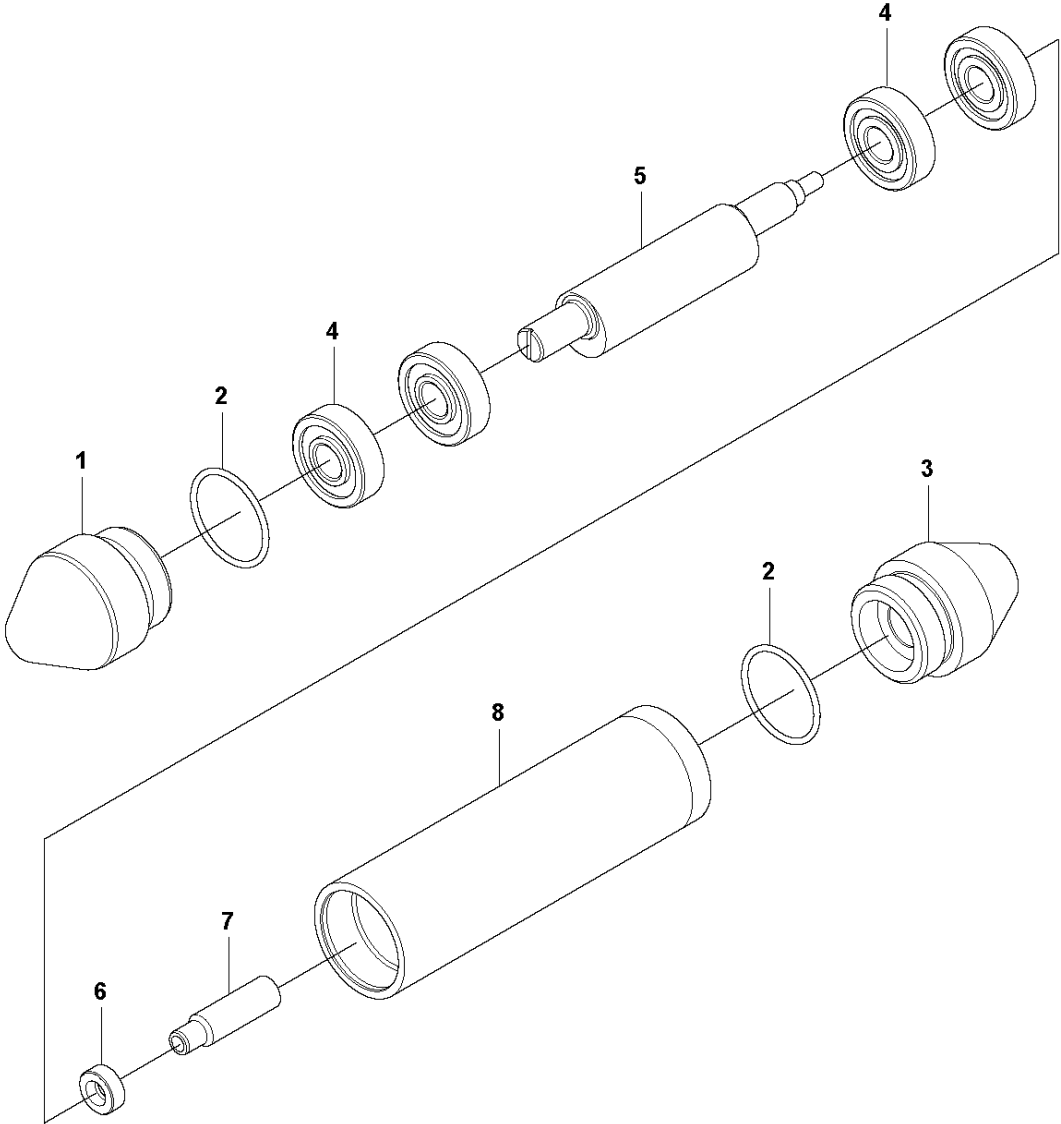

SPARE PARTS LIST

POKERS

AT 39, 967859602, 2019-08

A AT 39
PRODUCT COMPLETE

Ref	Part No	Description	Remark	QTY KIT
1	594 50 50-01	CAP		1
2	595 04 11-01	O-RING	26.3x3 NBR 70 Shore	2
3	594 50 52-01	CONNECTOR		1
4	594 52 94-01	BEARING	6200 ZTN9 C4 HT22	4
5	594 50 53-01	EXCENTER		1
6	594 26 92-01	SEALING	12x22x8 B2 DIN3760	1
7	594 50 45-01	CAP		1
8	594 50 51-01	TUBE		1

A AT 39
SERVICE KIT

SERVICE KIT

AT 39, 967859602, 2019-08

Ref	Part No	Description	Remark	QTY KIT	
1	594 29 29-01	BEARING KIT		1	
2	595 04 11-01	O-RING	26.3x3 NBR 70 Shore	2	1
3	594 52 94-01	BEARING	6200 ZTN9 C4 HT22	4	1
4	594 26 92-01	SEALING	12x22x8 B2 DIN3760	1	1
5	594 50 45-01	CAP		1	1