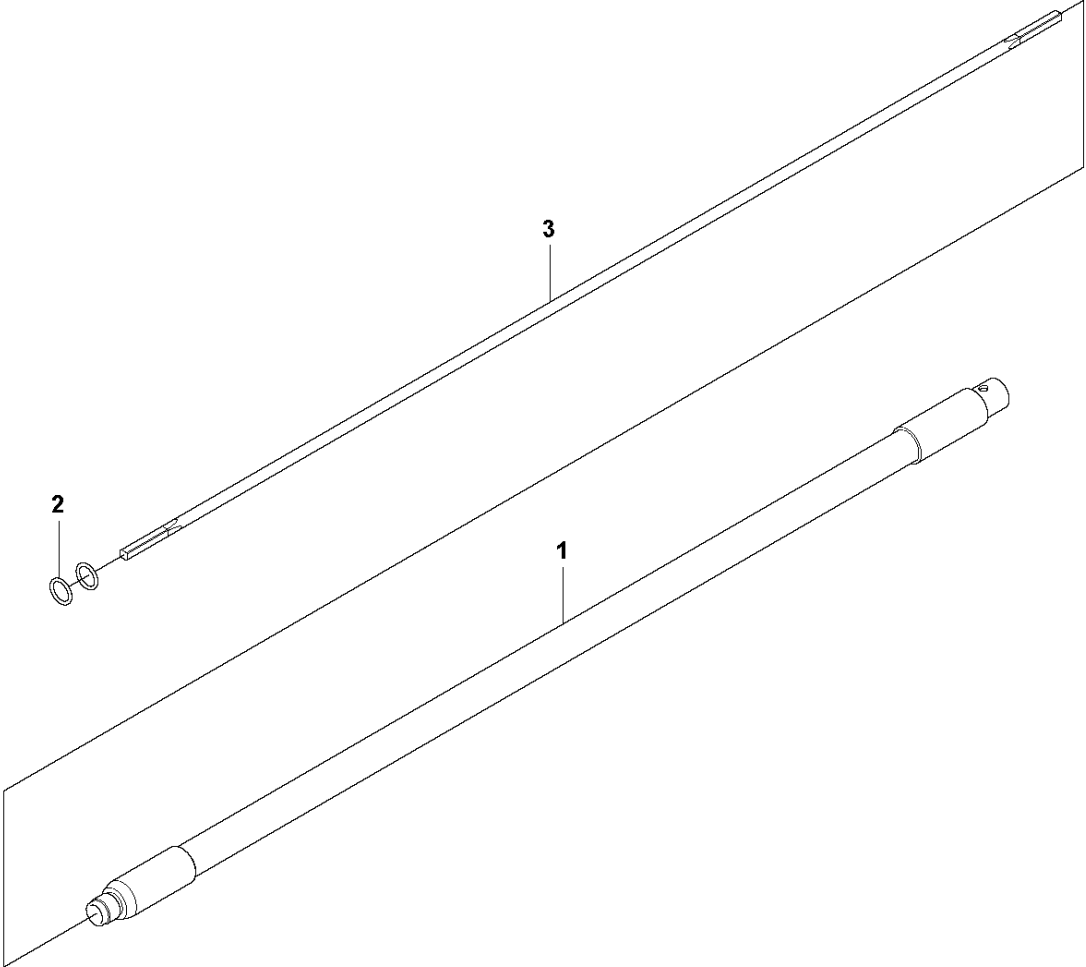

# SPARE PARTS LIST

POKERS

SUPERFLEX 10, 967859501, 2019-08

**A** SUPERFLEX 10  
PRODUCT COMPLETE

PRODUCT COMPLETE

SUPERFLEX 10, 967859501, 2019-08

Ref	Part No	Description	Remark	QTY KIT
1	598 52 74-01	HOSE	Hose, complete 1 m	1
2	594 51 19-01	SHAFT		1
3	595 04 64-01	O-RING	19.2x3 NBR 70 Shore	1