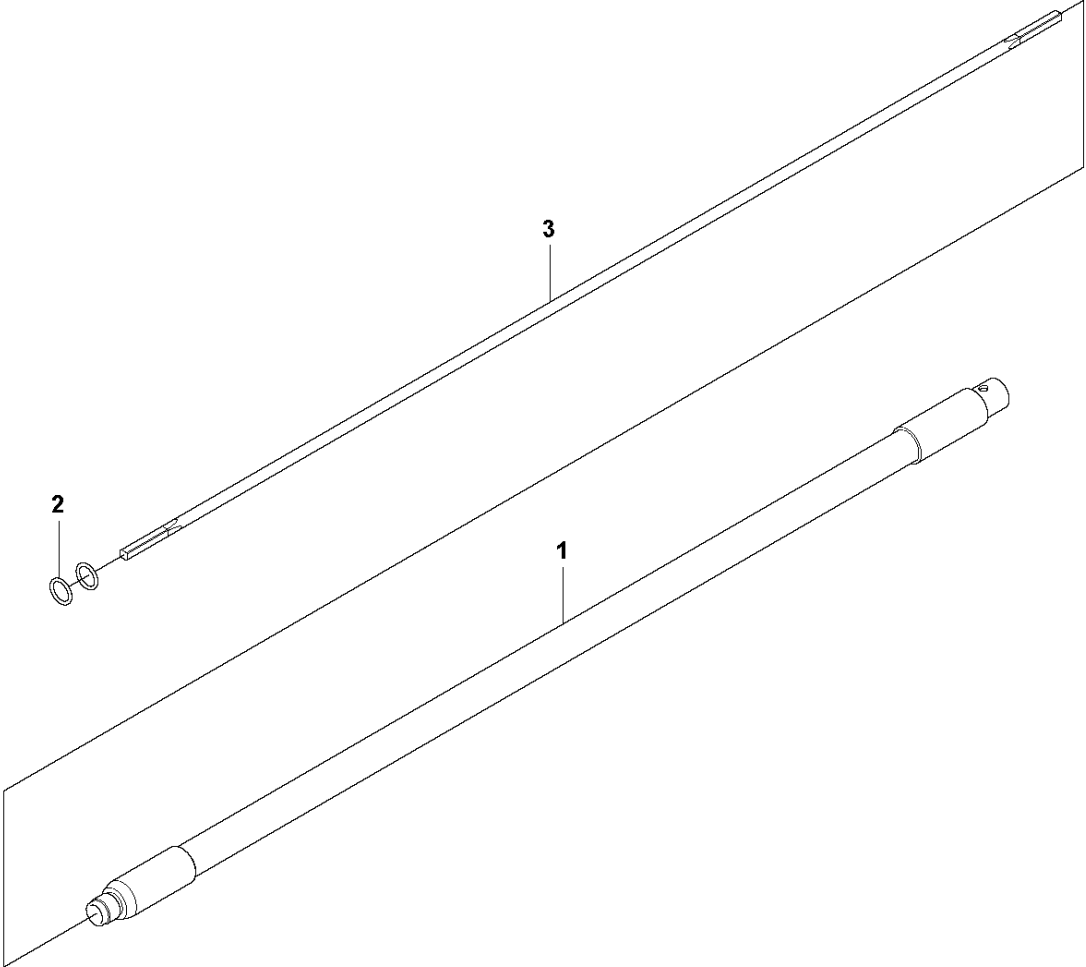

SPARE PARTS LIST

POKERS

SUPERFLEX 20, 967859503, 2019-08

A SUPERFLEX 20
PRODUCT COMPLETE

Ref	Part No	Description	Remark	QTY KIT
1	598 52 74-02	HOSE	Hose, complete 2 m	1
2	594 50 59-01	SHAFT		1
3	595 04 64-01	O-RING	19.2x3 NBR 70 Shore	1