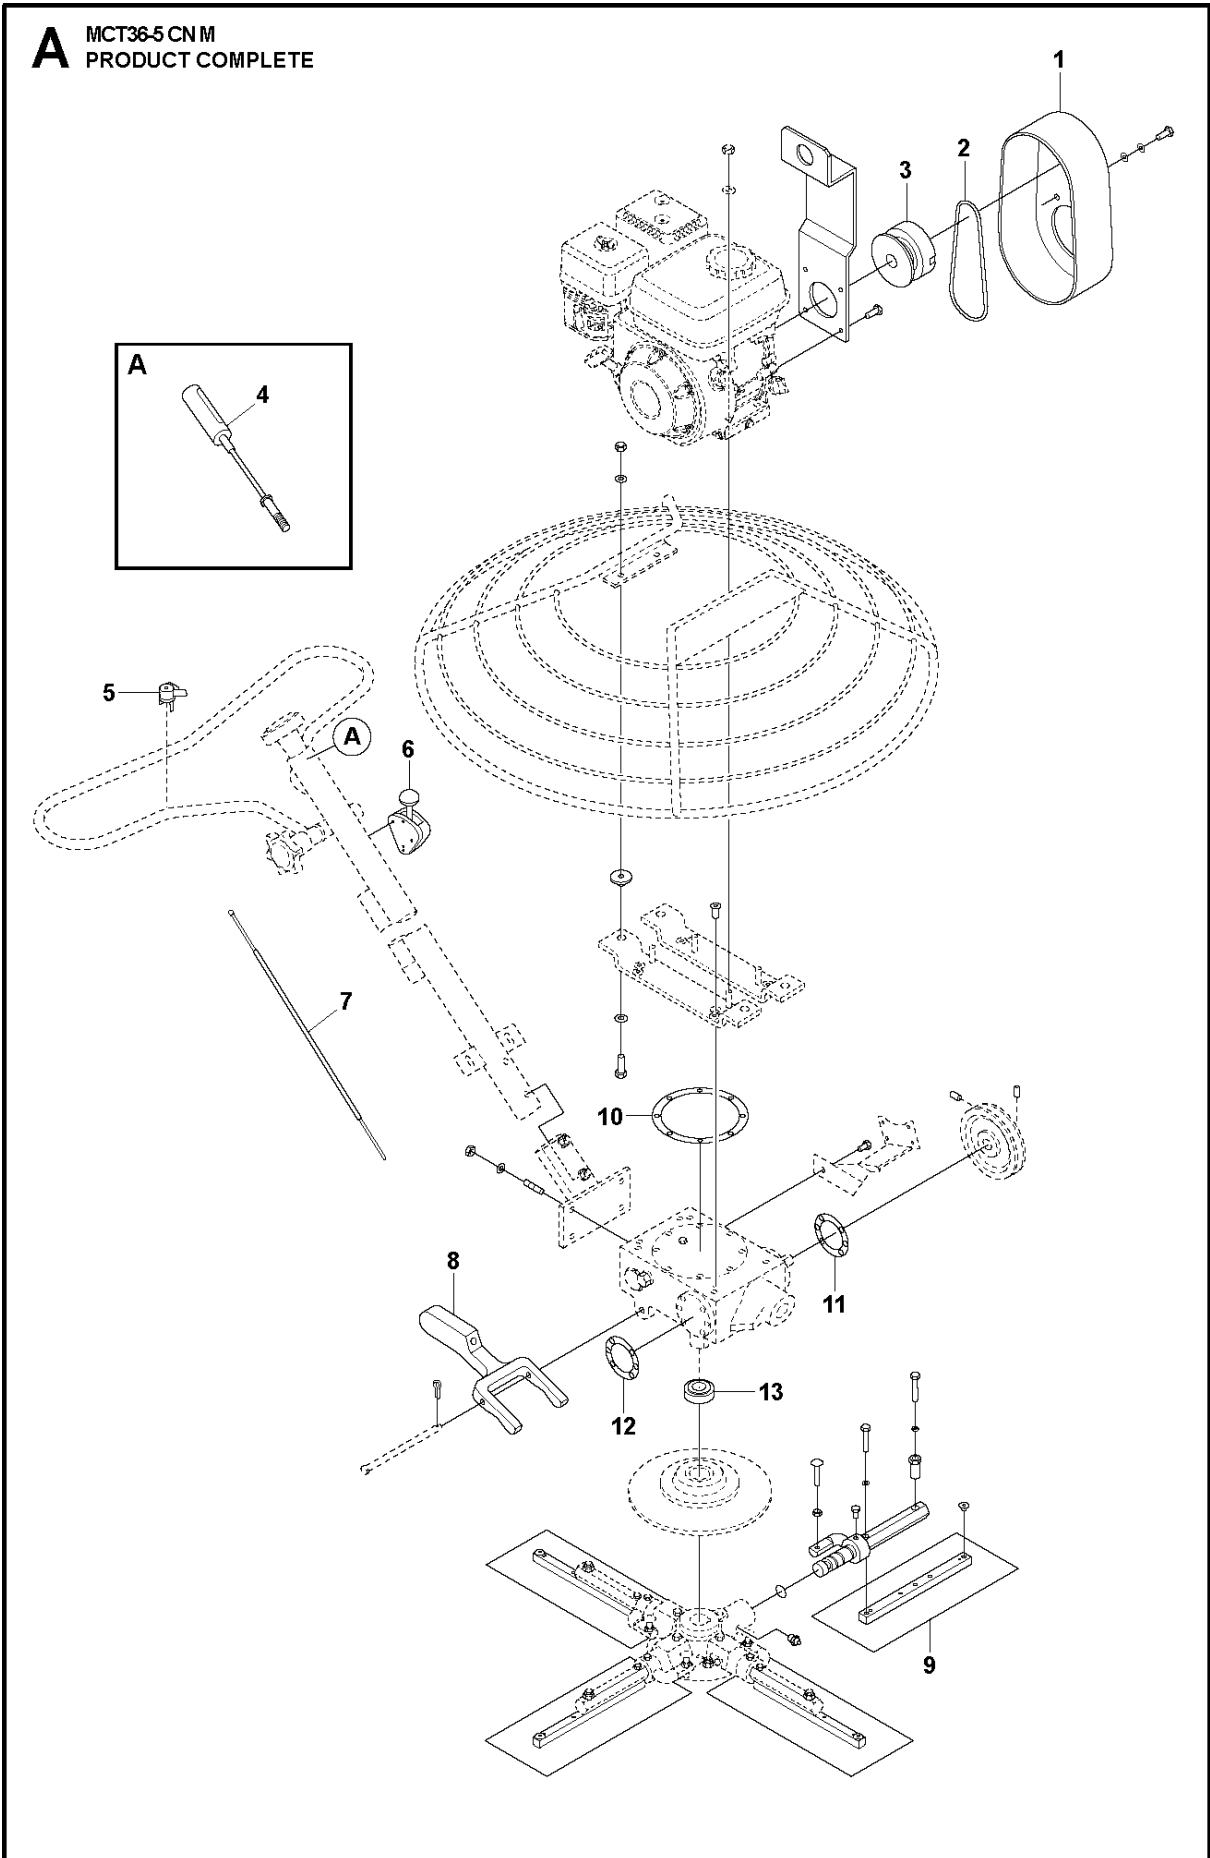

SPARE PARTS LIST

TROWELS

MCT36-5 CN M, 970462602, 2020-02

A MCT36-5 CN M
PRODUCT COMPLETE

Ref	Part No	Description	Remark	QTY KIT
1	599 39 77-01	BELT GUARD		1
2	599 39 76-01	BELT		1
3	599 39 75-01	CLUTCH		1
4	599 39 79-01	THROTTLE CABLE		1
5	599 39 78-01	THROTTLE CONTROL		1
6	599 39 80-01	STOP SWITCH		1
7	599 39 79-02	THROTTLE CABLE		1
8	599 39 74-01	YOKE		1
9	599 39 81-01	BLADE	Combination blades, set of 4 pcs.	1
10	599 39 73-01	SEAL		1
11	599 39 73-02	SEAL		1
12	599 39 73-04	SEAL		1
13	599 39 73-03	SEAL		1

B MCT36-5 CN M
MAINTENANCE, ENGINE

MAINTENANCE, ENGINE

MCT36-5 CN M, 970462602, 2020-02

Ref	Part No	Description	Remark	QTY KIT
1	599 55 96-01	SPARK PLUG		1
2	599 55 97-01	IGNITION COIL		1
3	599 55 98-01	CABLE		1
4	599 55 99-01	MODULE		1
5	599 56 00-01	FAN		1
6	599 56 02-01	AIR FILTER		1
7	599 56 06-01	STARTER		1
8	599 56 05-01	TANK CAP		1
9	599 56 03-01	FUEL FILTER		1
10	599 56 20-01	CARBURETTOR		1

C MCT36-5 CN M
DECALS

1

2

MCT36

3

Husqvarna

4

DECALS

MCT36-5 CN M, 970462602, 2020-02

Ref	Part No	Description	Remark	QTY KIT
1	599 56 04-01	SHEET		1
2	599 29 17-01	DECAL		1
3	599 23 40-01	DECAL		1
4	599 29 18-01	DECAL		1