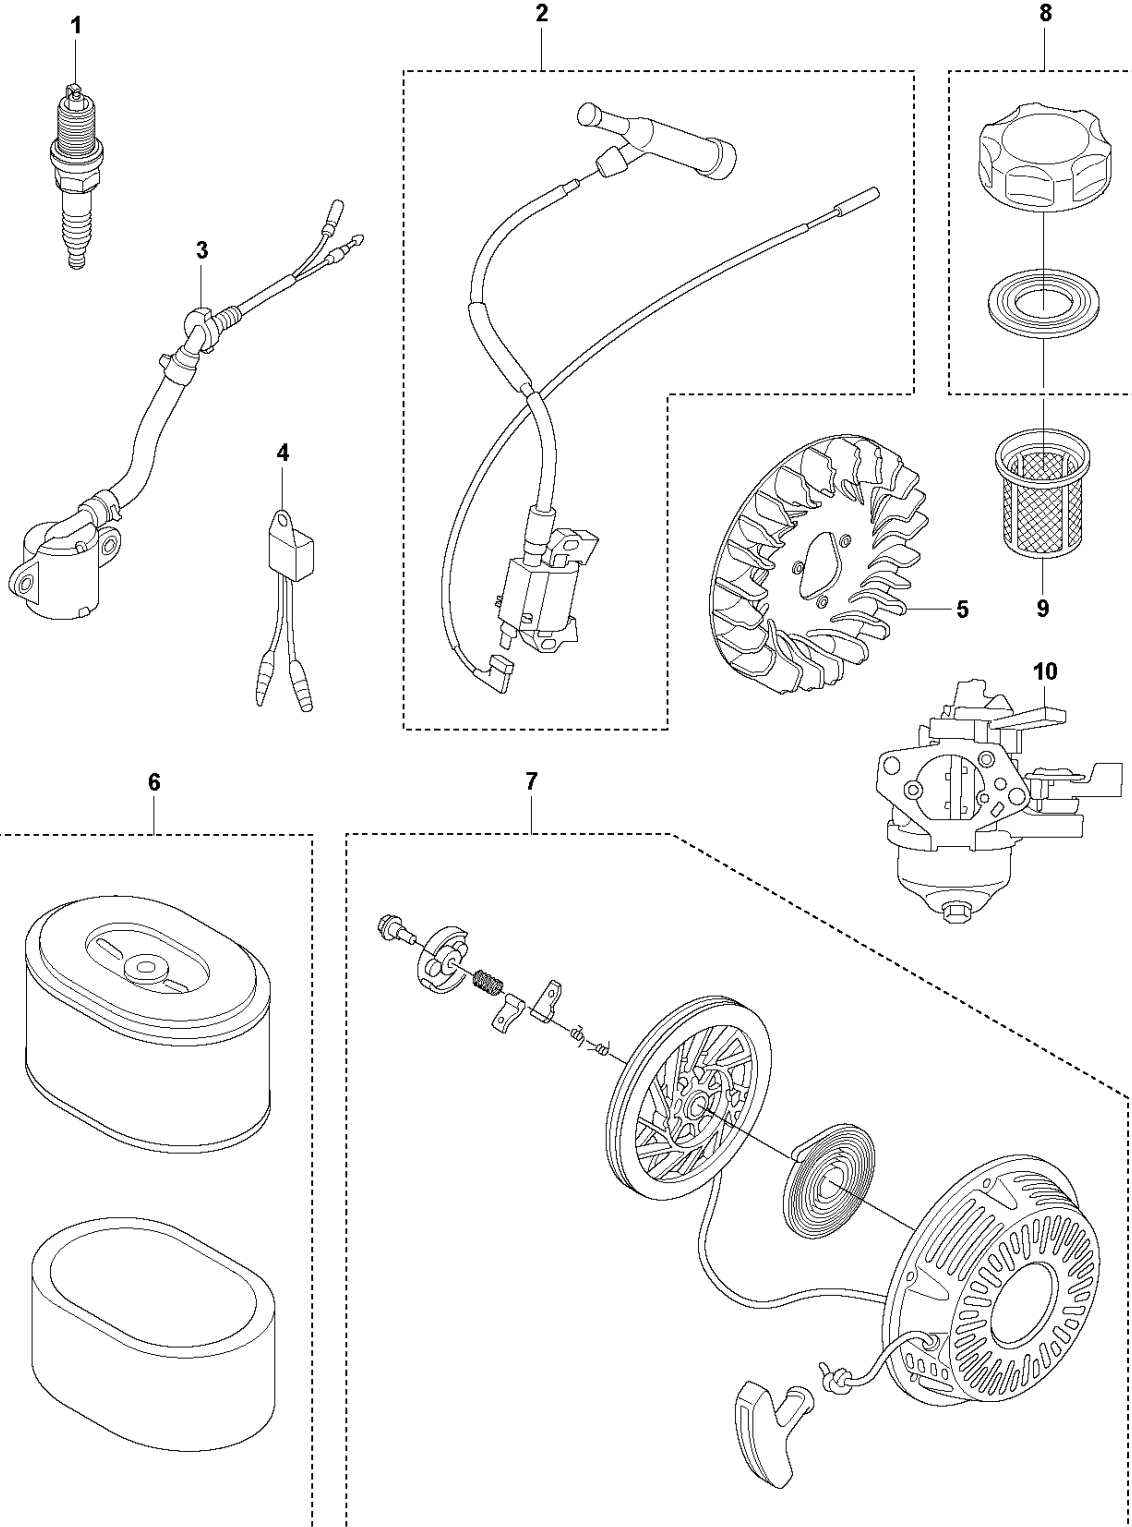

SPARE PARTS LIST

TROWELS

MCT36-5 CN M, 970462602, 2020-02

A MCT36-5 CN M
PRODUCT COMPLETE

Ref	Part No	Description	Remark	QTY KIT
1	599 39 77-01	BELT GUARD		1
2	599 39 76-01	BELT		1
3	599 39 75-01	CLUTCH		1
4	599 39 79-01	THROTTLE CABLE		1
5	599 39 78-01	THROTTLE CONTROL		1
6	599 39 80-01	STOP SWITCH		1
7	599 39 79-02	THROTTLE CABLE		1
8	599 39 74-01	YOKE		1
9	599 39 81-01	BLADE	Combination blades, set of 4 pcs.	1
10	599 39 73-01	SEAL		1
11	599 39 73-02	SEAL		1
12	599 39 73-04	SEAL		1
13	599 39 73-03	SEAL		1

B MCT36-5 CN M
MAINTENANCE, ENGINE

MAINTENANCE, ENGINE

MCT36-5 CN M, 970462602, 2020-02

Ref	Part No	Description	Remark	QTY KIT
1	599 55 96-01	SPARK PLUG		1
2	599 55 97-01	IGNITION COIL		1
3	599 55 98-01	CABLE		1
4	599 55 99-01	MODULE		1
5	599 56 00-01	FAN		1
6	599 56 02-01	AIR FILTER		1
7	599 56 06-01	STARTER		1
8	599 56 05-01	TANK CAP		1
9	599 56 03-01	FUEL FILTER		1
10	599 56 20-01	CARBURETTOR		1

C MCT36-5 CN M
DECALS

1

2

MCT36

3

Husqvarna

4

DECALS

MCT36-5 CN M, 970462602, 2020-02

Ref	Part No	Description	Remark	QTY KIT
1	599 56 04-01	SHEET		1
2	599 29 17-01	DECAL		1
3	599 23 40-01	DECAL		1
4	599 29 18-01	DECAL		1