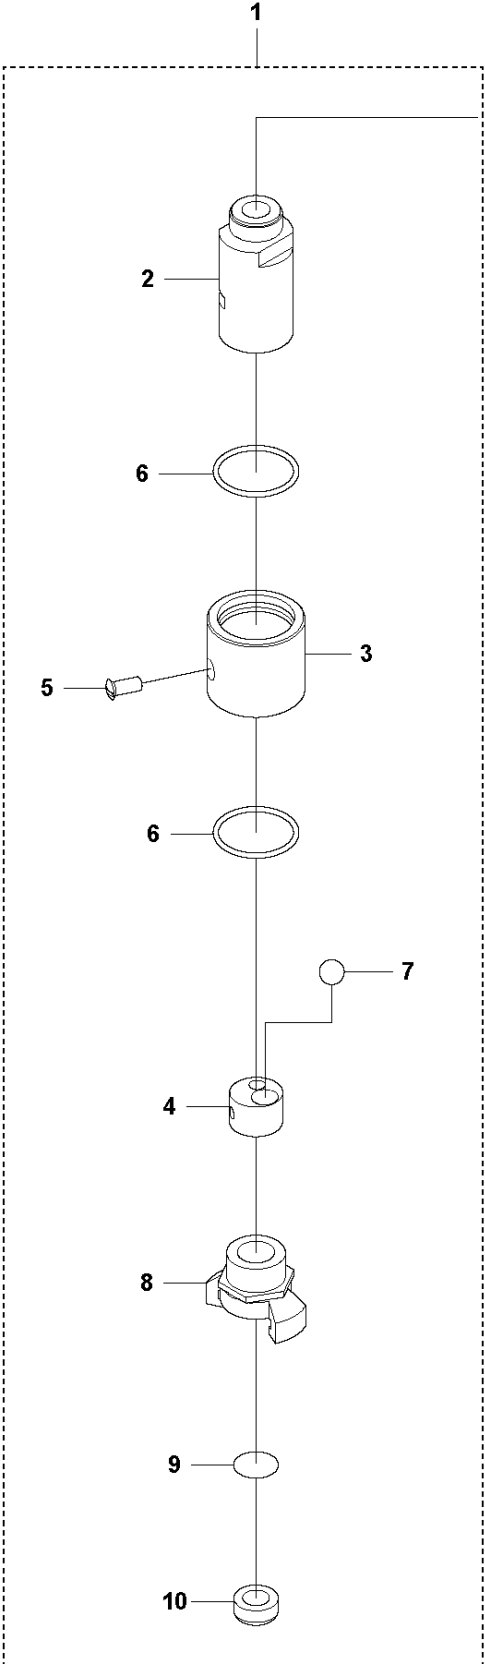

SPARE PARTS LIST

POKERS

AY 27, 967939201, 967939202, 2019-08

A AY 27
PRODUCT COMPLETE

PRODUCT COMPLETE

AY 27, 967939201, 967939202, 2019-08

Ref	Part No	Description	Remark	QTY KIT
1	594 78 96-01	NOZZLE		1
2	594 26 75-01	O-RING	14x2 NBR 70 shore	2
3	594 40 14-01	ROTOR		1
4	594 27 43-01	WING NUT		1
5	595 16 88-01	TUBE		1
6	594 27 44-01	FLANGE		1
7	595 52 09-01	CAP		1
8	594 27 93-01	CLAMP		2
9	594 25 50-01	HOSE		1
10	594 25 51-02	HOSE	2.1 meters	1
11	594 25 42-02	HOSE	2 meters	1
12	594 28 53-01	CLAMP		1
13	595 16 89-01	NIPPLE		1
14	595 46 14-01	NIPPLE		1
15	594 52 76-01	O-RING	15.1x2.7 NBR 70 shore	1
16	595 14 14-01	RIVET		2
17	594 25 51-03	HOSE	4.1 meters	1
18	594 25 51-04	HOSE	6.1 meters	1
19	594 25 42-03	HOSE	4 meters	1
20	594 25 42-04	HOSE	6 meters	1
21	595 46 15-01	LUBRICATION NIPPLE	Lubricator, optional	1
22	594 28 00-01	HANDLE	Quick coupling	1

B AY 27
QUICK COUPLING W/ BALL-STOP VALVE

QUICK COUPLING W/ BALL-STOP VALVE

AY 27, 967939201, 967939202, 2019-08

Ref	Part No	Description	Remark	QTY KIT	
1	594 28 00-01	HANDLE	Quick coupling w/ ball-stop valve, complete	1	1
2	594 28 01-01	BODY		1	1
3	594 79 12-01	BUSHING		1	1
4	594 28 02-01	UNIT		1	1
5	594 28 03-01	SCREW		1	1
6	594 28 05-01	O-RING	42.3x3 NBR 70 shore	2	1
7	594 28 04-01	BALL		1	1
8	594 25 53-01	COUPLING		1	1
9	594 25 37-01	FILTER		1	1
10	594 25 39-01	SEAL		1	1

C AY 27
LUBRICATOR

LUBRICATOR

AY 27, 967939201, 967939202, 2019-08

Ref	Part No	Description	Remark	QTY KIT	
1	595 46 15-01	LUBRICATION NIPPLE	Lubricator, complete	1	
2	595 16 92-01	WASHER		1	1
3	595 16 91-01	BODY		1	1
4	595 16 90-01	HOLDER		1	1
5	594 81 93-01	WASHER		1	1
6	594 25 76-01	SCREW		1	1
7	595 14 60-01	RING		8	1
8	595 15 14-01	TUBE		1	1
9	594 79 51-01	WIRE		2	1
10	598 64 71-01	O-RING	9.25x1.78 NBR 70 shore	1	1