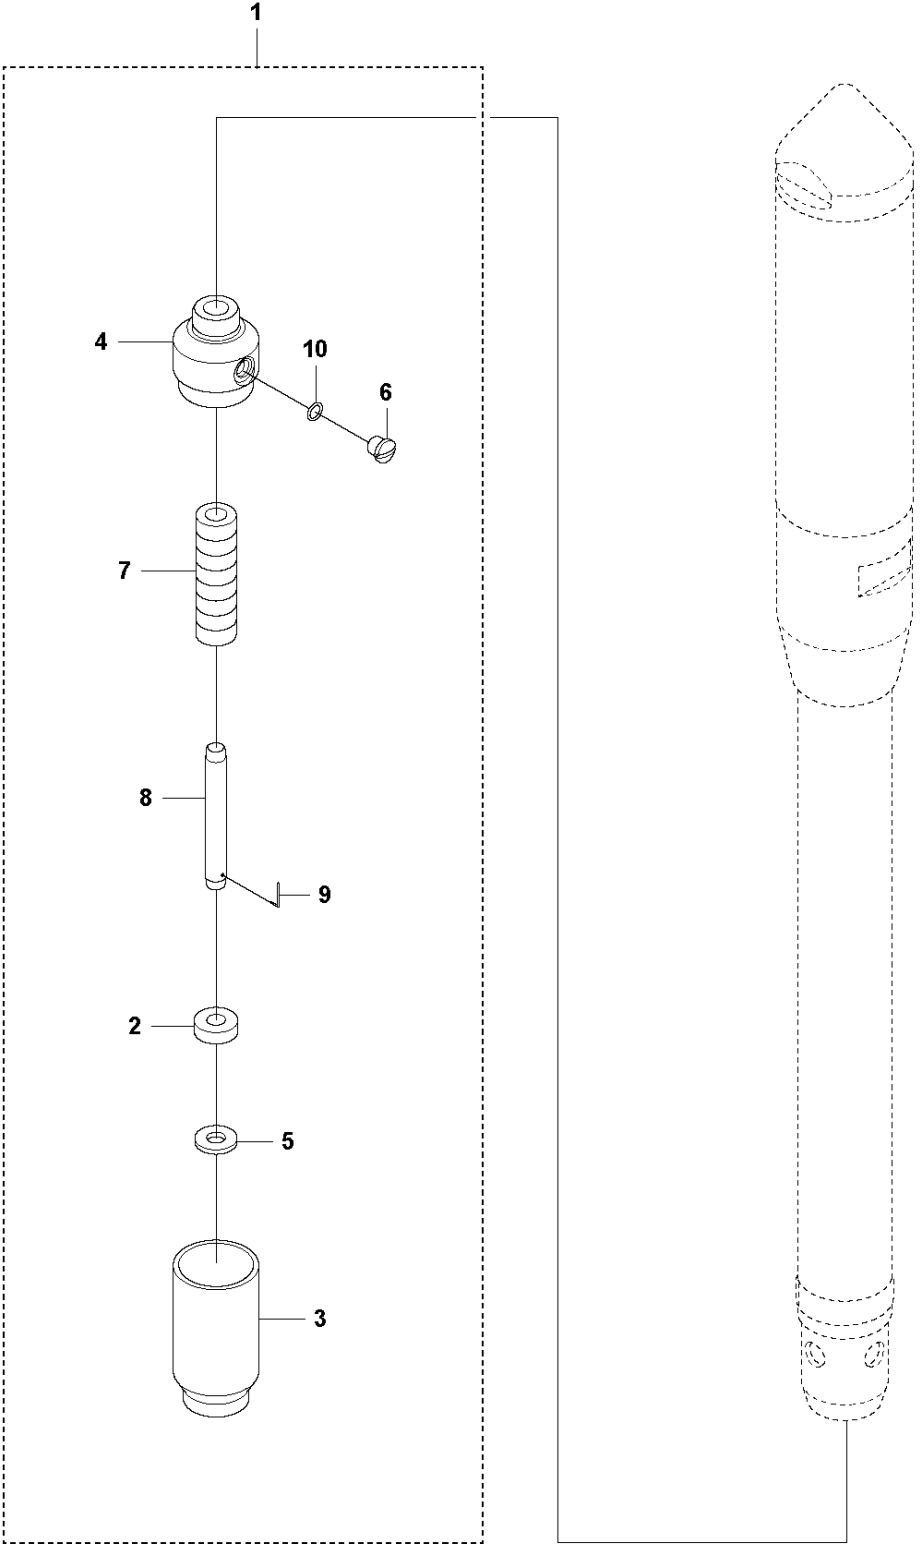

SPARE PARTS LIST

POKERS

AY 27, 967939201, 967939202, 2019-08

A AY 27
PRODUCT COMPLETE

PRODUCT COMPLETE

AY 27, 967939201, 967939202, 2019-08

Ref	Part No	Description	Remark	QTY KIT
1	594 78 96-01	NOZZLE		1
2	594 26 75-01	O-RING	14x2 NBR 70 shore	2
3	594 40 14-01	ROTOR		1
4	594 27 43-01	WING NUT		1
5	595 16 88-01	TUBE		1
6	594 27 44-01	FLANGE		1
7	595 52 09-01	CAP		1
8	594 27 93-01	CLAMP		2
9	594 25 50-01	HOSE		1
10	594 25 51-02	HOSE	2.1 meters	1
11	594 25 42-02	HOSE	2 meters	1
12	594 28 53-01	CLAMP		1
13	595 16 89-01	NIPPLE		1
14	595 46 14-01	NIPPLE		1
15	594 52 76-01	O-RING	15.1x2.7 NBR 70 shore	1
16	595 14 14-01	RIVET		2
17	594 25 51-03	HOSE	4.1 meters	1
18	594 25 51-04	HOSE	6.1 meters	1
19	594 25 42-03	HOSE	4 meters	1
20	594 25 42-04	HOSE	6 meters	1
21	595 46 15-01	LUBRICATION NIPPLE	Lubricator, optional	1
22	594 28 00-01	HANDLE	Quick coupling	1

B AY 27
QUICK COUPLING W/ BALL-STOP VALVE

QUICK COUPLING W/ BALL-STOP VALVE

AY 27, 967939201, 967939202, 2019-08

Ref	Part No	Description	Remark	QTY KIT	
1	594 28 00-01	HANDLE	Quick coupling w/ ball-stop valve, complete	1	1
2	594 28 01-01	BODY		1	1
3	594 79 12-01	BUSHING		1	1
4	594 28 02-01	UNIT		1	1
5	594 28 03-01	SCREW		1	1
6	594 28 05-01	O-RING	42.3x3 NBR 70 shore	2	1
7	594 28 04-01	BALL		1	1
8	594 25 53-01	COUPLING		1	1
9	594 25 37-01	FILTER		1	1
10	594 25 39-01	SEAL		1	1

C AY 27
LUBRICATOR

LUBRICATOR

AY 27, 967939201, 967939202, 2019-08

Ref	Part No	Description	Remark	QTY KIT	
1	595 46 15-01	LUBRICATION NIPPLE	Lubricator, complete	1	
2	595 16 92-01	WASHER		1	1
3	595 16 91-01	BODY		1	1
4	595 16 90-01	HOLDER		1	1
5	594 81 93-01	WASHER		1	1
6	594 25 76-01	SCREW		1	1
7	595 14 60-01	RING		8	1
8	595 15 14-01	TUBE		1	1
9	594 79 51-01	WIRE		2	1
10	598 64 71-01	O-RING	9.25x1.78 NBR 70 shore	1	1