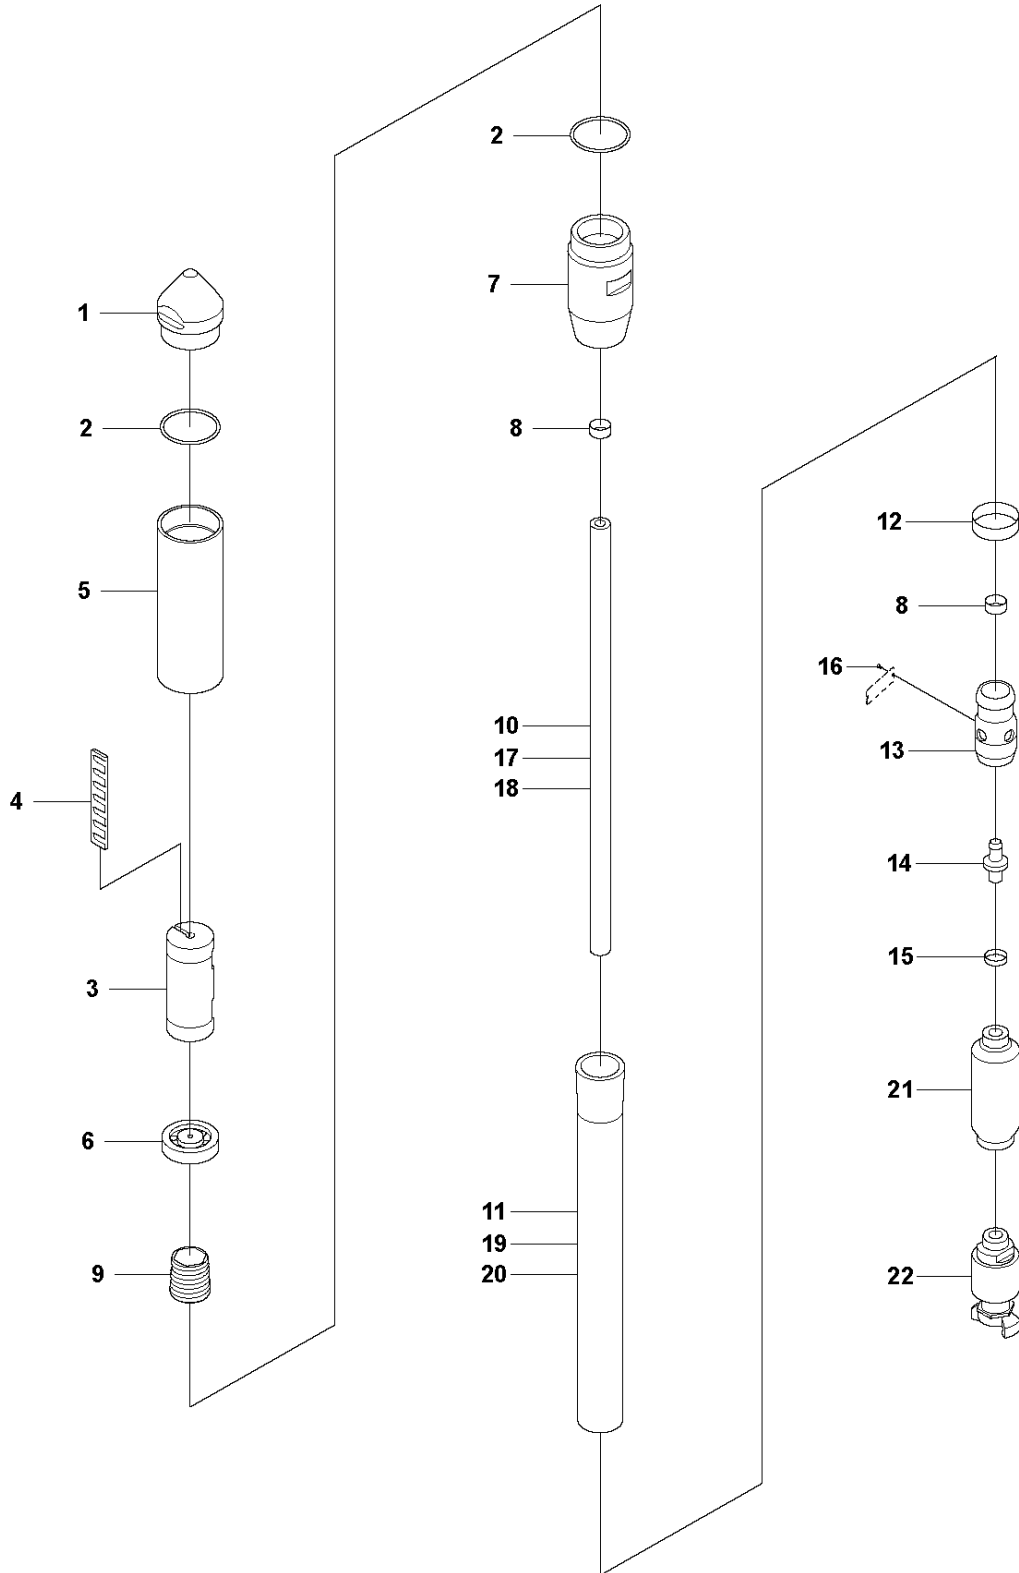

SPARE PARTS LIST

POKERS

AY 27, 967939201, 967939202, 2019-08

A AY 27
PRODUCT COMPLETE

PRODUCT COMPLETE

AY 27, 967939201, 967939202, 2019-08

Ref	Part No	Description	Remark	QTY KIT
1	594 78 96-01	NOZZLE		1
2	594 26 75-01	O-RING	14x2 NBR 70 shore	2
3	594 40 14-01	ROTOR		1
4	594 27 43-01	WING NUT		1
5	595 16 88-01	TUBE		1
6	594 27 44-01	FLANGE		1
7	595 52 09-01	CAP		1
8	594 27 93-01	CLAMP		2
9	594 25 50-01	HOSE		1
10	594 25 51-02	HOSE	2.1 meters	1
11	594 25 42-02	HOSE	2 meters	1
12	594 28 53-01	CLAMP		1
13	595 16 89-01	NIPPLE		1
14	595 46 14-01	NIPPLE		1
15	594 52 76-01	O-RING	15.1x2.7 NBR 70 shore	1
16	595 14 14-01	RIVET		2
17	594 25 51-03	HOSE	4.1 meters	1
18	594 25 51-04	HOSE	6.1 meters	1
19	594 25 42-03	HOSE	4 meters	1
20	594 25 42-04	HOSE	6 meters	1
21	595 46 15-01	LUBRICATION NIPPLE	Lubricator, optional	1
22	594 28 00-01	HANDLE	Quick coupling	1

B AY 27
QUICK COUPLING W/ BALL-STOP VALVE

QUICK COUPLING W/ BALL-STOP VALVE

AY 27, 967939201, 967939202, 2019-08

Ref	Part No	Description	Remark	QTY KIT	
1	594 28 00-01	HANDLE	Quick coupling w/ ball-stop valve, complete	1	1
2	594 28 01-01	BODY		1	1
3	594 79 12-01	BUSHING		1	1
4	594 28 02-01	UNIT		1	1
5	594 28 03-01	SCREW		1	1
6	594 28 05-01	O-RING	42.3x3 NBR 70 shore	2	1
7	594 28 04-01	BALL		1	1
8	594 25 53-01	COUPLING		1	1
9	594 25 37-01	FILTER		1	1
10	594 25 39-01	SEAL		1	1

C AY 27
LUBRICATOR

LUBRICATOR

AY 27, 967939201, 967939202, 2019-08

Ref	Part No	Description	Remark	QTY KIT	
1	595 46 15-01	LUBRICATION NIPPLE	Lubricator, complete	1	
2	595 16 92-01	WASHER		1	1
3	595 16 91-01	BODY		1	1
4	595 16 90-01	HOLDER		1	1
5	594 81 93-01	WASHER		1	1
6	594 25 76-01	SCREW		1	1
7	595 14 60-01	RING		8	1
8	595 15 14-01	TUBE		1	1
9	594 79 51-01	WIRE		2	1
10	598 64 71-01	O-RING	9.25x1.78 NBR 70 shore	1	1