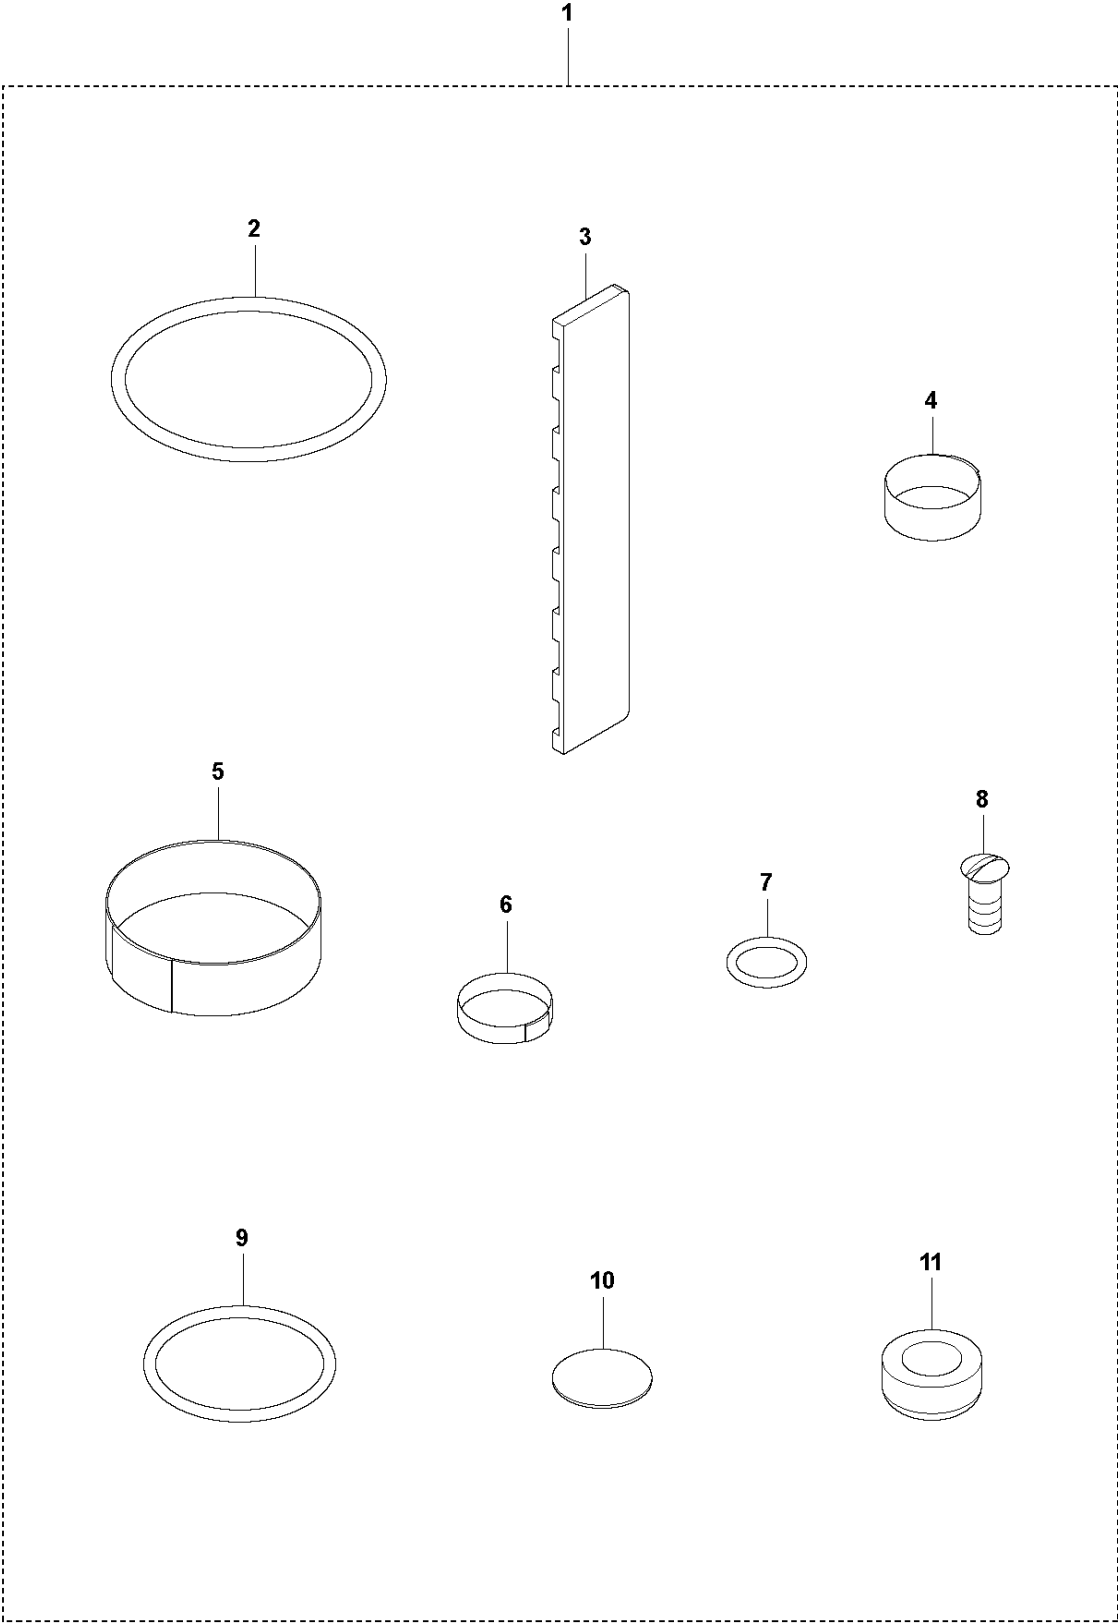

D AY 107
SERVICE KIT

SERVICE KIT

AY 107, 967939901, 2019-08

Ref	Part No	Description	Remark	QTY KIT	
1	594 37 03-01	SERVICE KIT		1	
2	594 27 85-01	O-RING	82.14x3.53 NBR 70 shore	2	1
3	594 27 62-01	WING NUT		1	1
4	594 28 53-01	CLAMP		1	1
5	594 25 62-01	CLAMP		1	1
6	594 27 93-01	CLAMP		1	1
7	594 52 76-01	O-RING	15.1x2.7 NBR 70 shore	1	1
8	594 28 03-01	SCREW		1	1
9	594 28 05-01	O-RING	42.3x3 NBR 70 shore	2	1
10	594 25 37-01	FILTER		1	1
11	594 25 39-01	SEAL		1	1