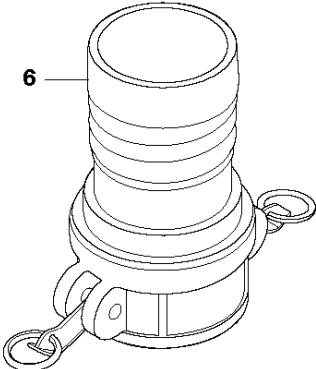

F Propane
Clutch

CLUTCH

S 36 PROPANE , 2018-10

Ref	Part No	Description	Remark	QTY KIT
1	590 45 47-01	SCREW KIT		3
2	590 45 41-01	MOUNTING PLATE		1
3	590 45 39-01	CLUTCH		1
4	590 45 46-01	SCREW KIT		4

G Propane
Accessories

ACCESSORIES

S 36 PROPANE , 2018-10

Ref	Part No	Description	Remark	QTY KIT
1	590 42 83-02	TOOL		1
2	590 43 73-01	HOSE		1
3	590 43 74-01	HOSE		1
4	590 42 94-01	CONNECTOR		1
5	590 82 94-01	TOOL		1
6	591 96 16-01	ADAPTER	OPTIONAL	1