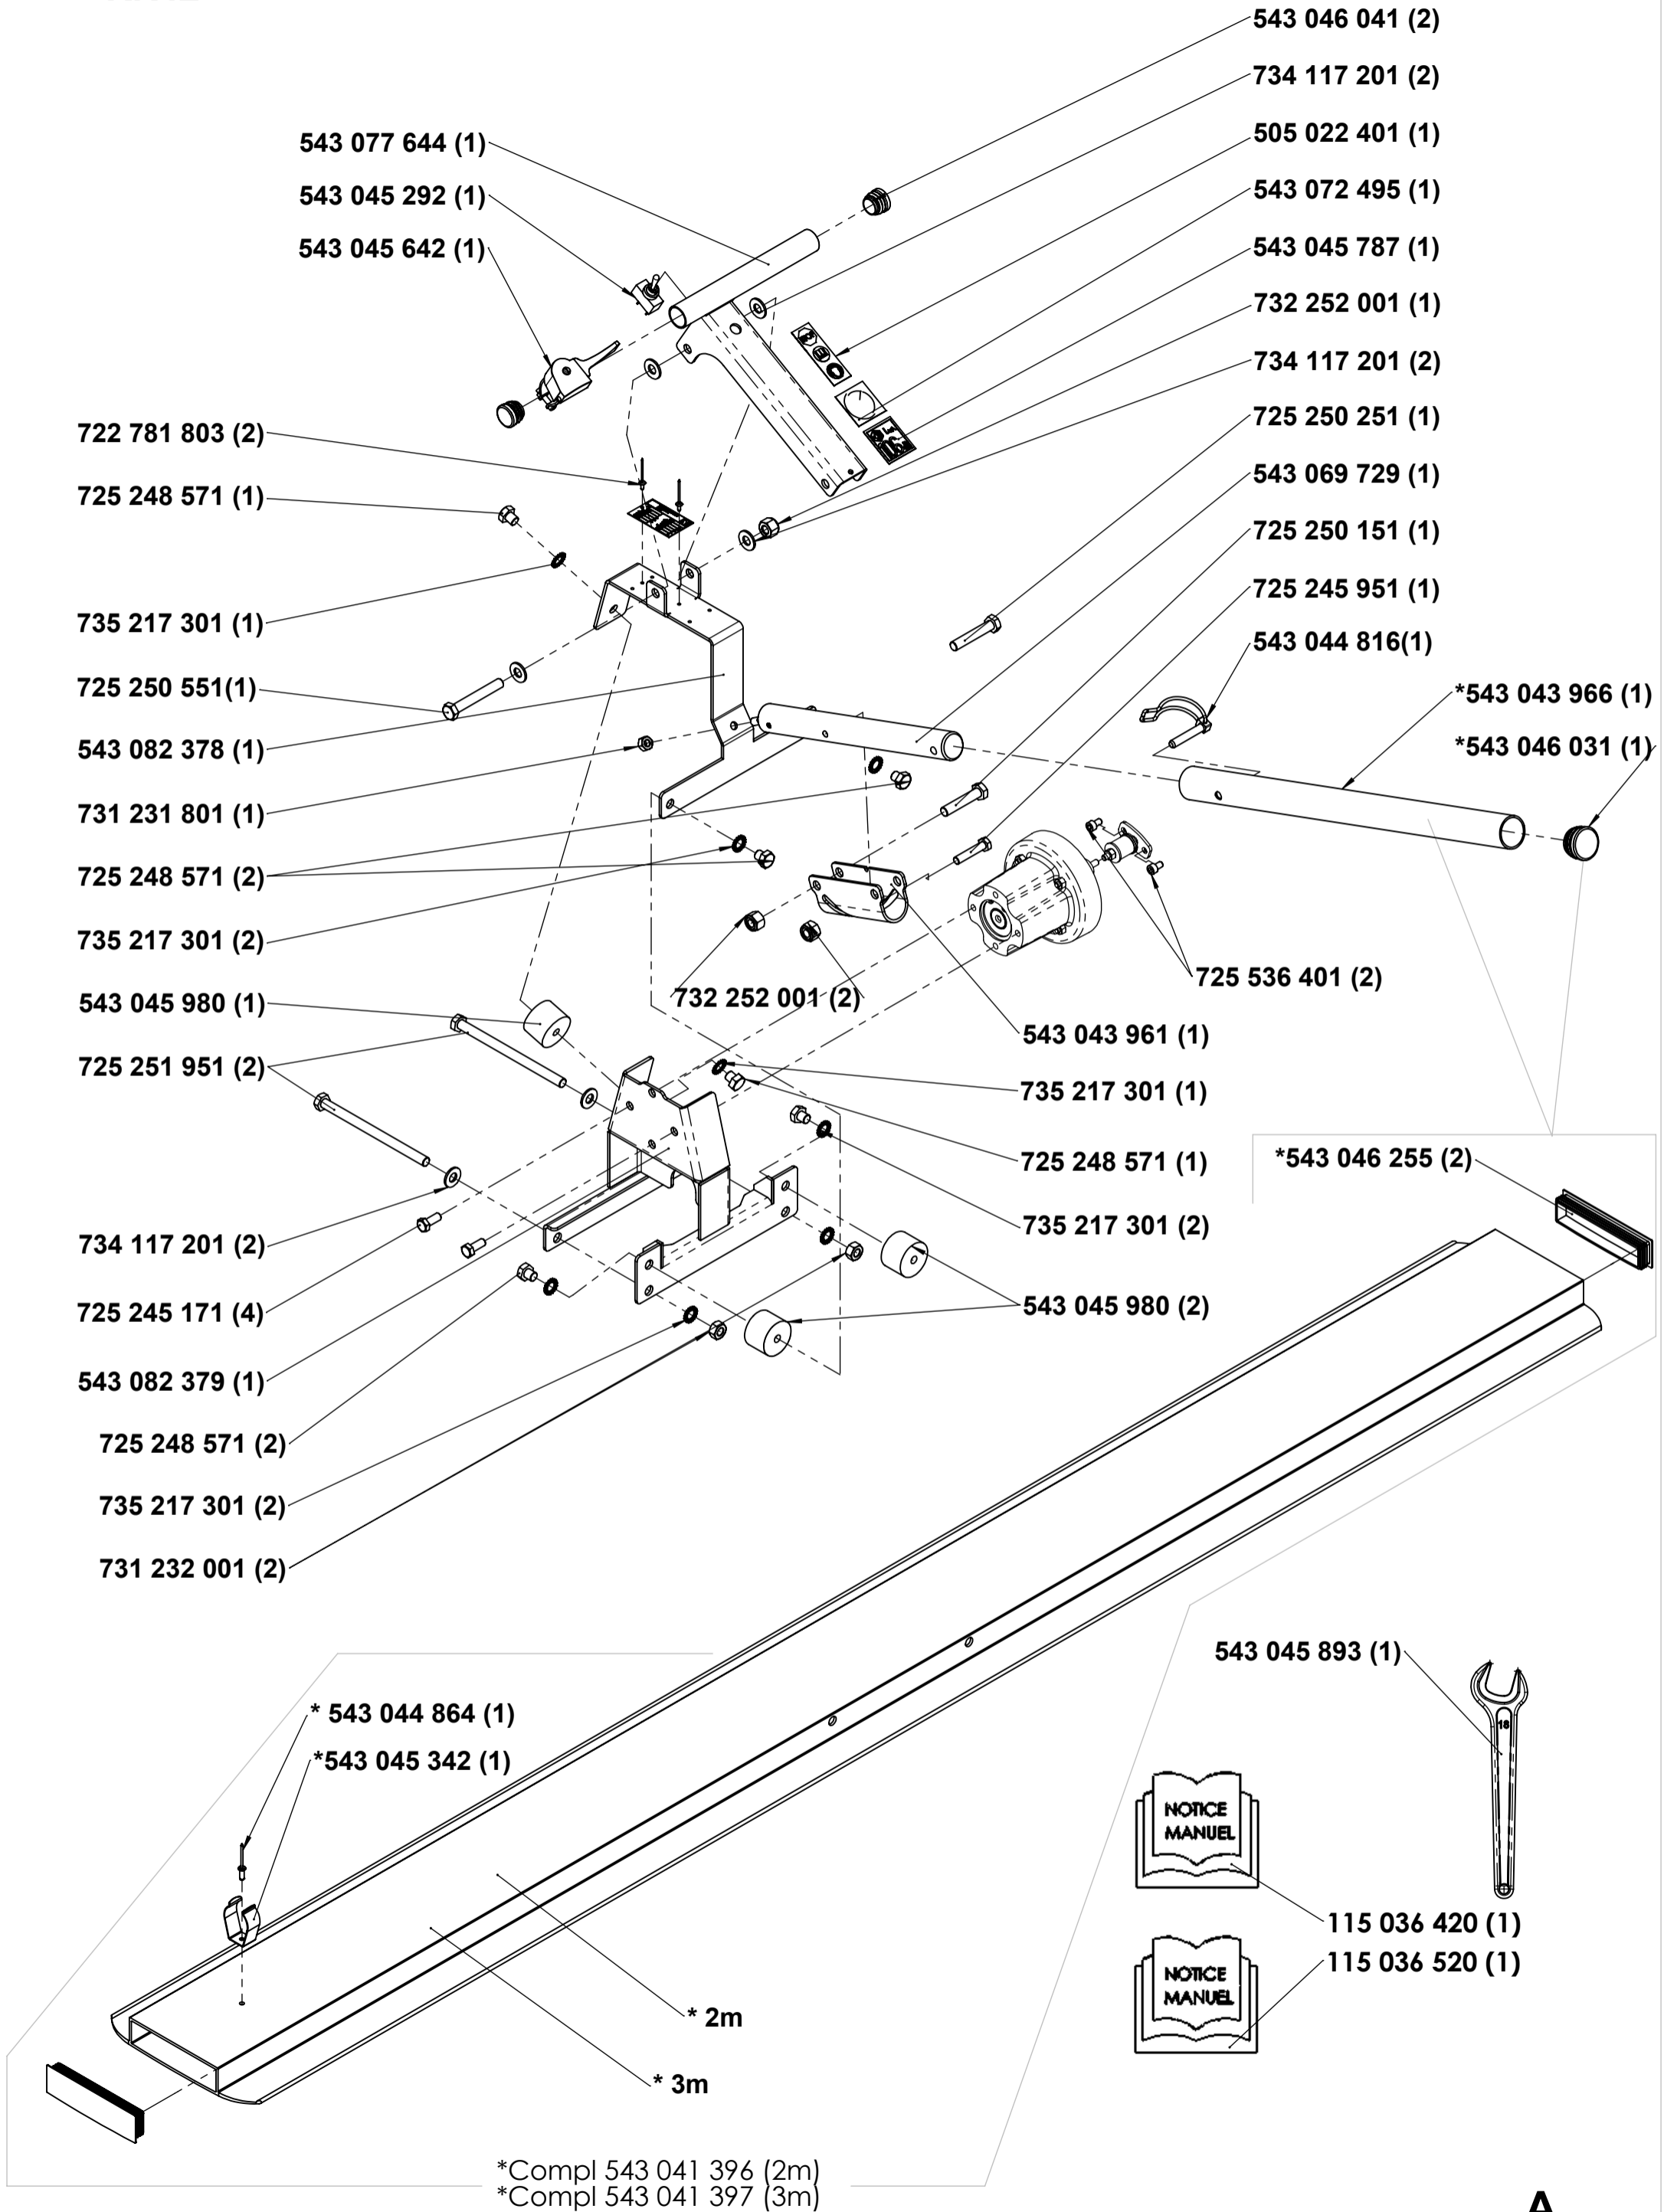

R.V.L

543 077 644 (1)
543 045 292 (1)
543 045 642 (1)

722 781 803 (2)

725 248 571 (1)

735 217 301 (1)

725 250 551(1)

543 082 378 (1)

731 231 801 (1)

725 248 571 (2)

735 217 301 (2)

543 045 980 (1)

725 251 951 (2)

734 117 201 (2)

725 245 171 (4)

543 082 379 (1)

725 248 571 (2)

735 217 301 (2)

731 232 001 (2)

* 543 044 864 (1)

*543 045 342 (1)

* 2m

* 3m

*Compl 543 041 396 (2m)

*Compl 543 041 397 (3m)

543 046 041 (2)

734 117 201 (2)

505 022 401 (1)

543 072 495 (1)

543 045 787 (1)

732 252 001 (1)

734 117 201 (2)

725 250 251 (1)

543 069 729 (1)

725 250 151 (1)

725 245 951 (1)

543 044 816(1)

*543 043 966 (1)

*543 046 031 (1)

725 536 401 (2)

543 043 961 (1)

735 217 301 (1)

725 248 571 (1)

735 217 301 (2)

543 045 980 (2)

*543 046 255 (2)

543 045 893 (1)

115 036 420 (1)

115 036 520 (1)

A