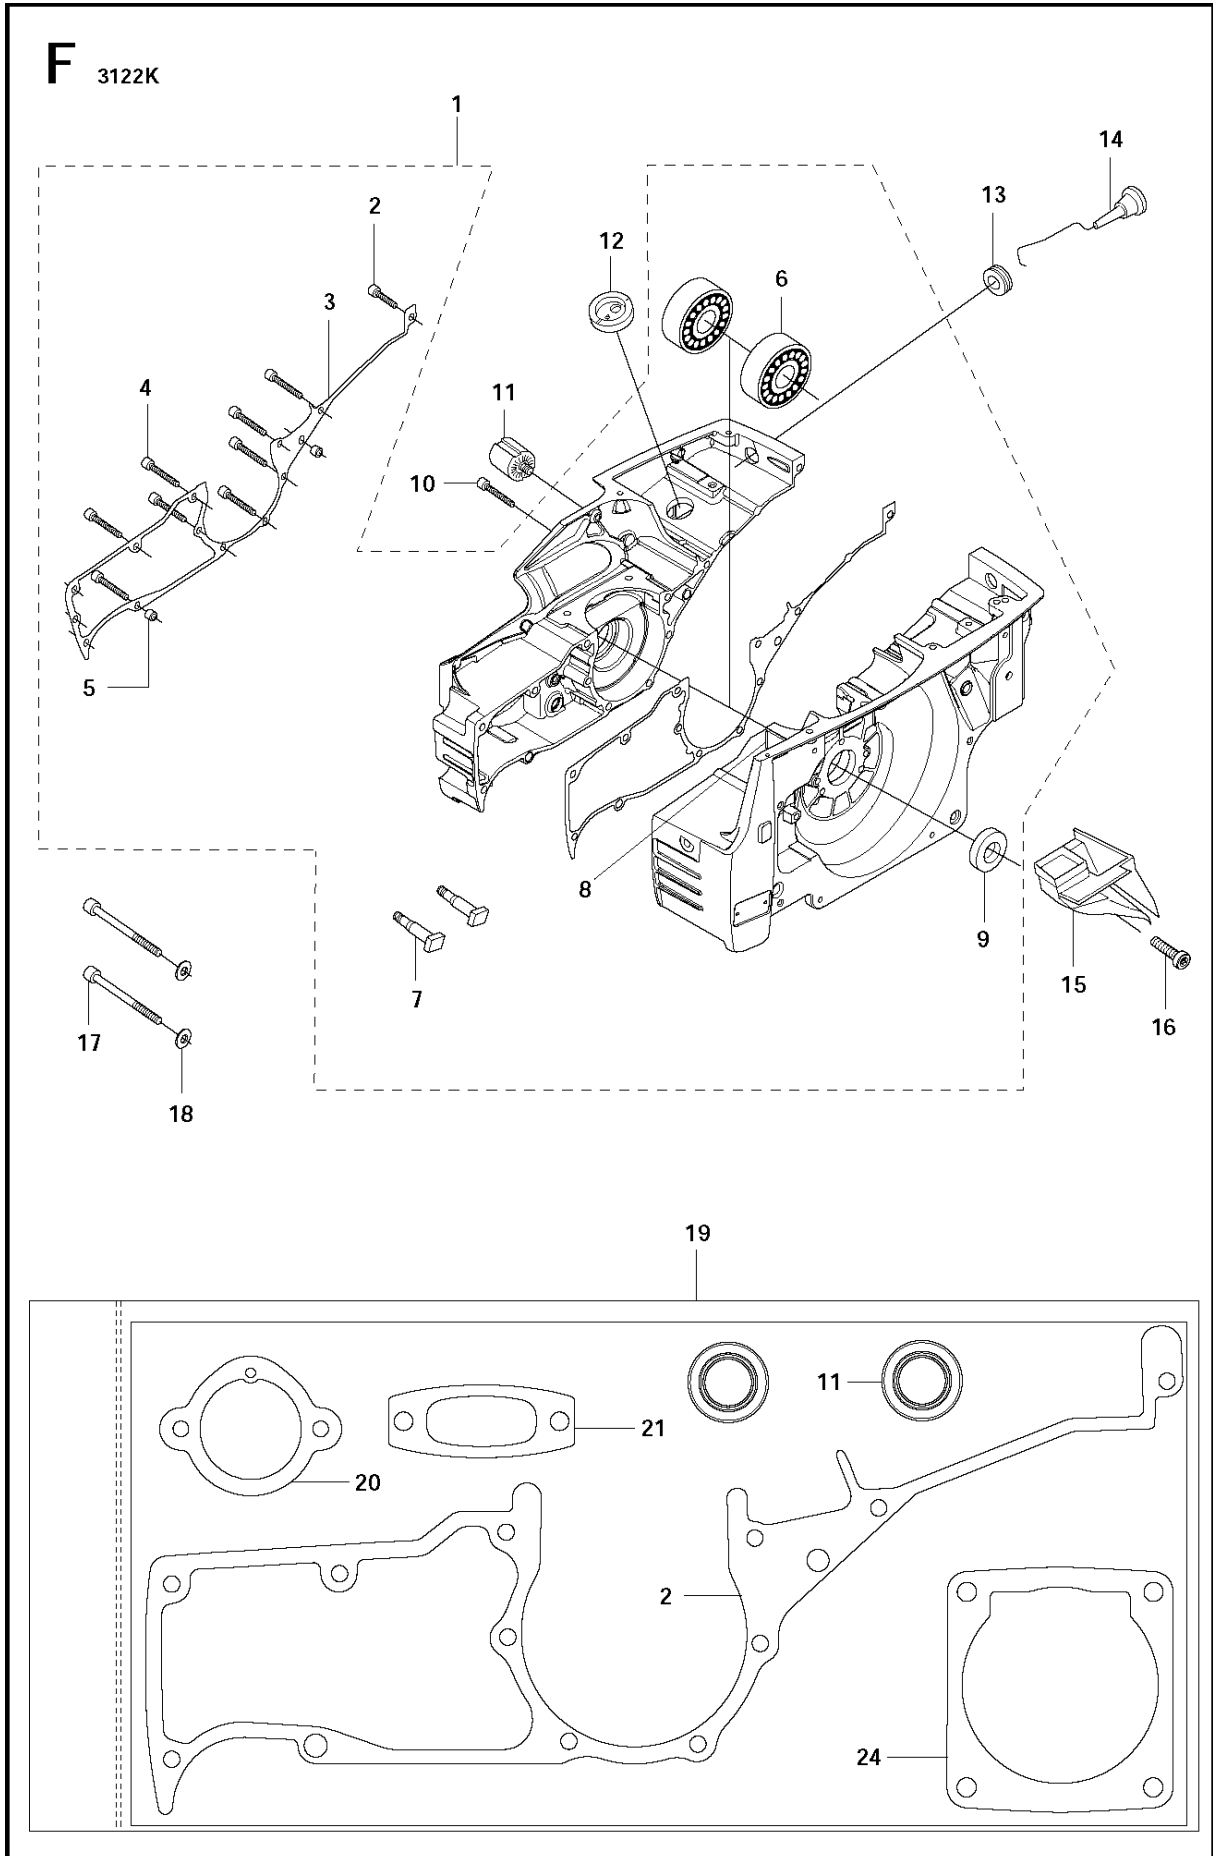

CRANKCASE

3122 K, 2011-07

Ref	Part No	Description	Remark	QTY KIT
1	576 22 39-02	CRANKCASE	Incl. 2 - 9	1
2	503 21 53-20	SCREW ITXSCM		1
3	503 13 45-01	CRANKCASE		1
4	503 21 53-41	SCREW ITXSCM		9
5	501 27 08-01	GUIDE BUSHING		4
6	503 25 00-02	BALL BEARING		2
7	501 81 57-01	BAR BOLT		2
8	721 42 06-00	SPRING PIN		1
9	503 26 02-05	SEALING RING		2
10	544 21 84-20	SCREW ITXSCM		1
11	501 26 97-04	ANTIVIBRATION ELEMENT		1
12	503 13 20-01	GROMMET		1
13	503 14 54-02	GROMMET		1
14	506 25 43-01	CHOKE CONTROL		1
15	506 23 70-01	AIR NOZZLE		1
16	501 98 10-01	SCREW ITXSCM		1
17	503 21 53-25	SCREW ITXSCM		2
18	503 23 00-11	WASHER		2
19	506 29 24-03	GASKET KIT	Incl. 3, 9, 10 - 22	1
20	506 27 43-02	GASKET		1
21	503 13 13-05	GASKET		1
22	503 13 46-01	GASKET		1