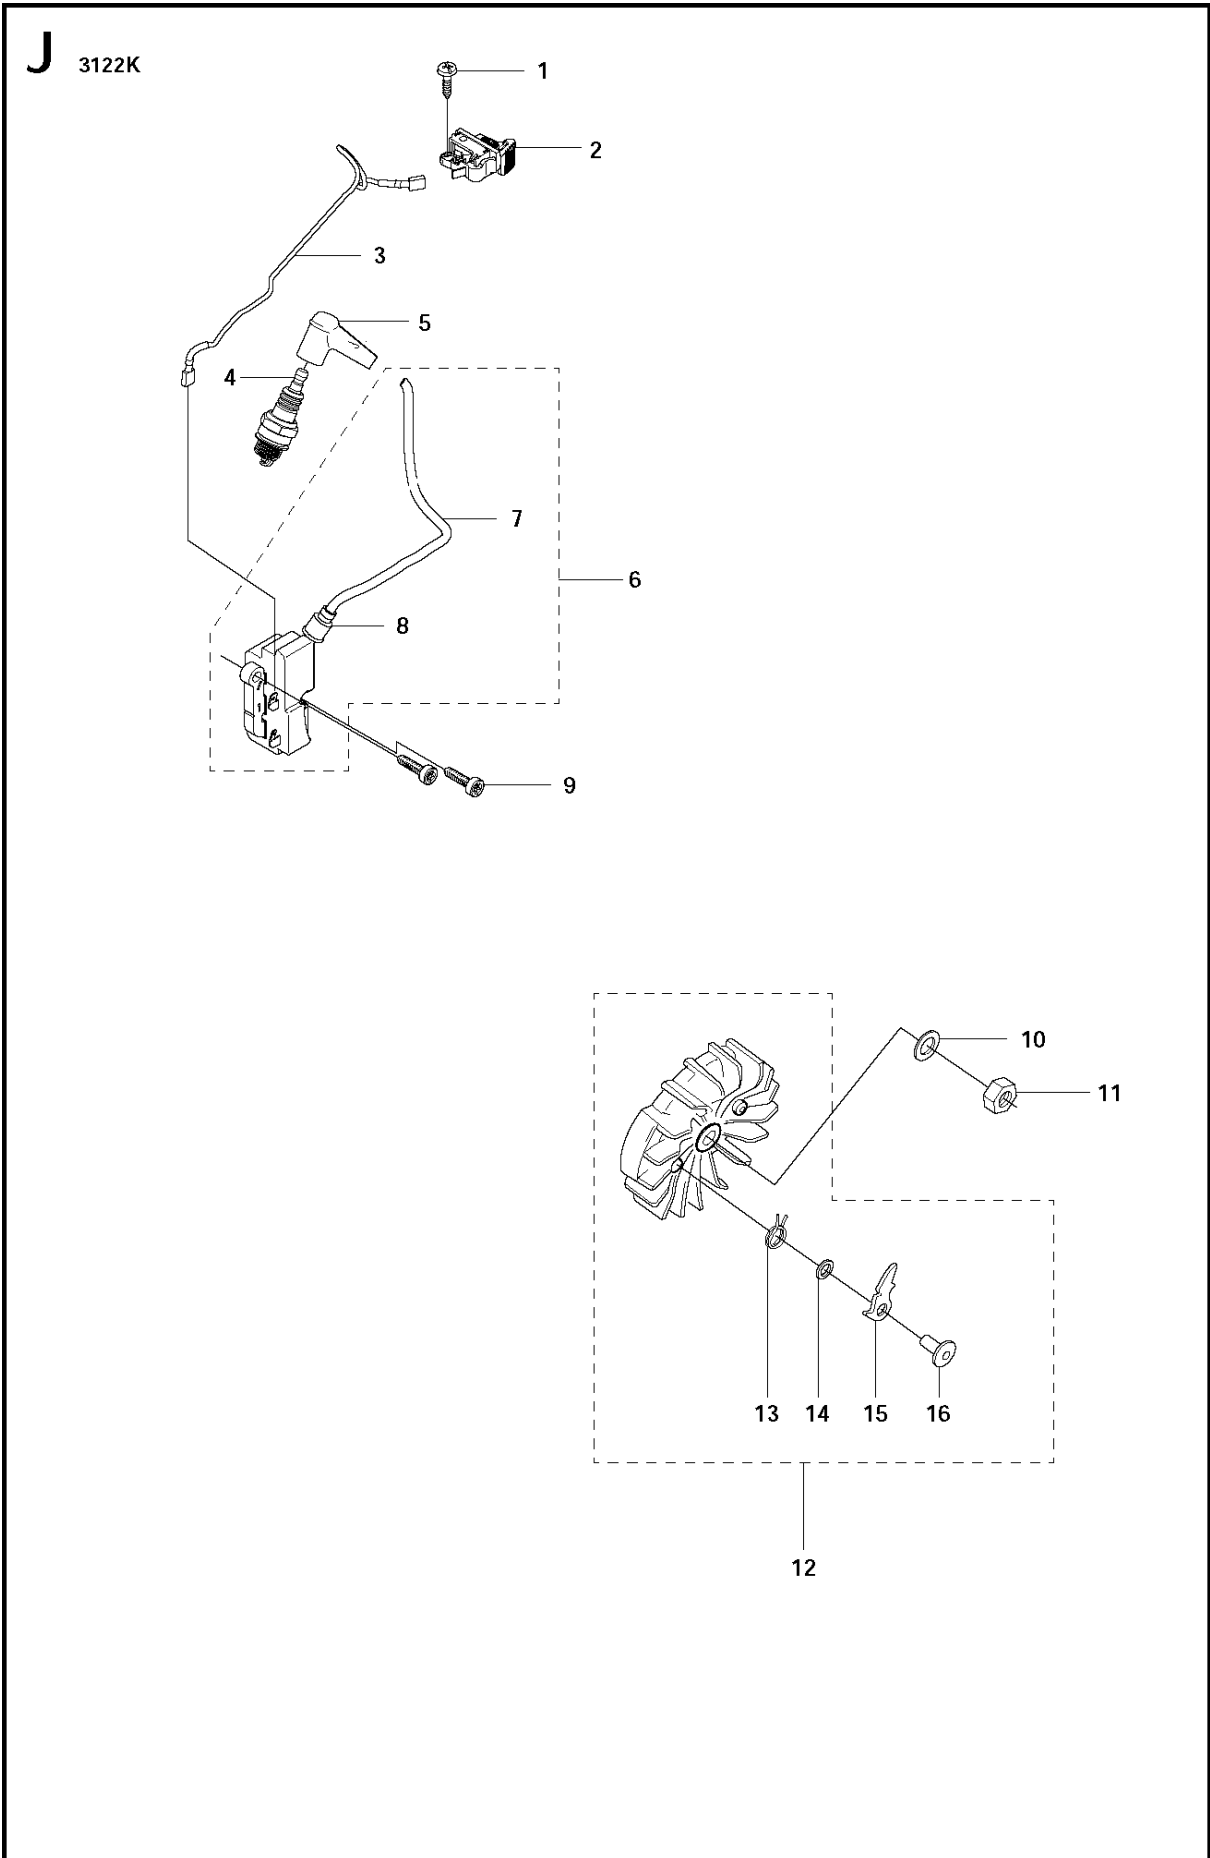

SPARE PARTS LIST

POWER CUTTERS

3122 K, 2011-07

M 3122K

2

ACCESSORIES

3122 K, 2011-07

Ref	Part No	Description	Remark	QTY KIT
1	506 38 26-01	TOOL		1
2	506 29 24-03	GASKET KIT	Incl. 3 - 7	1
3	506 27 43-02	GASKET		1
4	503 13 13-05	GASKET		1
5	503 26 02-05	SEALING RING		2
6	503 13 45-01	CRANKCASE		1
7	503 13 46-01	GASKET		1

E 3122K

CRANKSHAFT

3122 K, 2011-07

Ref	Part No	Description	Remark	QTY KIT
1	577 34 38-01	CRANKSHAFT	Incl. 2 - 3	1
2	503 25 00-02	BALL BEARING		2
3	503 13 29-01	NEEDLE HOLDER		1
4	735 88 06-00	WOODRUFF KEY		1

H 3122K

FUEL TANK

3122 K, 2011-07

Ref	Part No	Description	Remark	QTY KIT
1	503 14 21-06	TANK UNIT ASSY	Incl. 1 - 15, 17	1
2	506 28 98-01	THROTTLE CABLE ASSY		1
3	503 14 08-01	BUSHING		1
4	503 57 76-02	FUEL HOSE		1
5	504 35 72-01	PLUG		1
6	501 76 83-04	FUEL HOSE		1
7	506 29 39-01	TANK VENT		1
8	720 12 78-06	PARALLEL PIN		1
9	720 12 40-20	PARALLEL PIN		1
10	503 13 16-01	THROTTLE LOCKOUT		1
11	503 13 18-01	SPRING		1
12	503 13 36-01	THROTTLE CONTROL ASSY		1
13	503 14 23-01	SPÄRRSTIFT RES		1
14	506 23 34-01	SUPPORT		1
15	503 21 45-16	SCREW CRCSFT		2
16	503 13 26-02	ANTIVIBRATION ELEMENT		1
17	506 26 41-11	FUEL FILTER	Incl. 18 - 19	1
18	506 27 11-01	HOSE CLAMP		1
19	506 26 41-01	FUEL FILTER		1
20	503 21 53-25	SCREW ITXSCM		2
21	503 13 27-02	ANTIVIBRATION ELEMENT		1
22	503 13 25-02	ANTIVIBRATION ELEMENT		1
23	544 21 84-20	SCREW ITXSCM		2
24	506 25 59-03	TANK CAP ASSY	Incl. 25 - 26	1
25	506 29 21-01	GASKET		1
26	503 57 89-01	HOLDER		1
27	505 42 04-01	NUT		2
28	501 81 47-01	ANTIVIBRATION ELEMENT		1
29	503 21 53-12	SCREW ITXSCM		1
30	574 51 22-01	NUT LOCKING		1

Ref	Part No	Description	Remark	QTY KIT
1	503 21 53-10	SCREW ITXSCM		1
2	503 21 54-20	SCREW ITXSCT		2
3	521 95 48-01	HANDLE		1
4	501 26 97-04	ANTIVIBRATION ELEMENT		1
5	544 21 84-47	SCREW ITXSCM		2
6	525 82 04-01	GROUND SUPPORT	Incl. 7 - 9	1
7	544 81 16-01	BASE		2
8	734 11 47-41	WASHER		2
9	503 21 53-12	SCREW ITXSCM		3