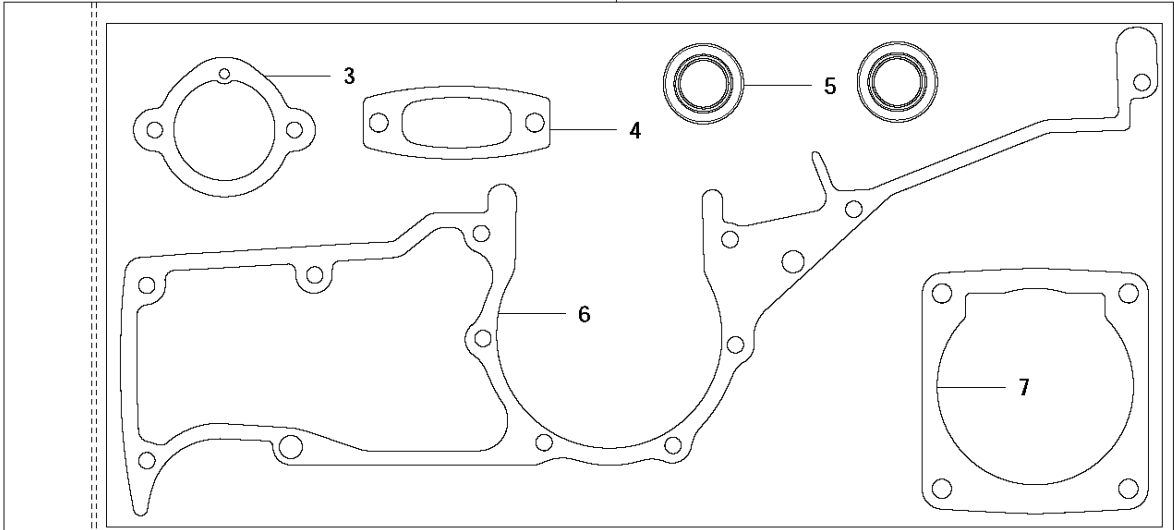

SPARE PARTS LIST

POWER CUTTERS

3122 K, 2011-07

M 3122K

2

ACCESSORIES

3122 K, 2011-07

Ref	Part No	Description	Remark	QTY KIT
1	506 38 26-01	TOOL		1
2	506 29 24-03	GASKET KIT	Incl. 3 - 7	1
3	506 27 43-02	GASKET		1
4	503 13 13-05	GASKET		1
5	503 26 02-05	SEALING RING		2
6	503 13 45-01	CRANKCASE		1
7	503 13 46-01	GASKET		1

AIR FILTER

3122 K, 2011-07

Ref	Part No	Description	Remark	QTY KIT
1	503 21 53-30	SCREW ITXSCM		6
2	506 24 04-01	FILTER COVER		1
3	506 26 86-01	PREFILTER		1
4	506 24 05-01	FILTER BOTTOM		1
5	506 24 98-02	AIR FILTER		1
6	506 27 53-01	CYLINDER COVER	Incl. 1, 7	1
7	506 28 39-30	SEALING		1
8	506 25 03-01	INSERT		1
9	577 29 92-01	LABEL		1

D 3122K

CARBURETOR

3122 K, 2011-07

Ref	Part No	Description	Remark	QTY KIT
1	506 25 02-01	BELLOWS		1
2	504 90 94-65	SCREW ITXSCT		2
3	506 24 13-01	INLET BEND		1
4	506 27 43-02	GASKET		1
5	503 28 12-70	CARBURETTOR		1
6	506 28 97-01	FLANGE		1
7	503 14 37-01	SEALING		1
8	506 27 52-02	FLANGE	Incl. 9	1
9	506 31 38-01	INSERT		1
10	503 21 53-20	SCREW ITXSCM		2
11	506 25 46-01	CHISEL GUIDE		1
12	506 25 04-01	SUPPORT		1
13	506 29 24-03	GASKET KIT	Incl. 4, 14 - 17	1
14	503 13 13-05	GASKET		1
15	503 26 02-05	SEALING RING		2
16	503 13 45-01	CRANKCASE		1
17	503 13 46-01	GASKET		1

A 3122K

CLUTCH

3122 K, 2011-07

Ref	Part No	Description	Remark	QTY KIT
1	501 89 63-02	CLUTCH COVER ASSY	Incl. 2 - 6	1
2	501 89 64-01	CLUTCH COVER		1
3	505 26 76-50	DRAW PIECE		1
4	501 24 81-01	LOCK NUT		1
5	503 13 57-01	CHAIN TENSION SCREW		1
6	503 62 42-01	DECAL		1
7	503 14 49-01	CLUTCH ASSY	Incl. 8	1
8	503 14 51-01	CLUTCH SPRING		3
9	506 25 49-03	GEAR WHEEL ASSY	Incl. 10	1
10	503 25 38-01	NEEDLE BEARING		1
11	506 28 59-01	SPACING SLEEVE		1