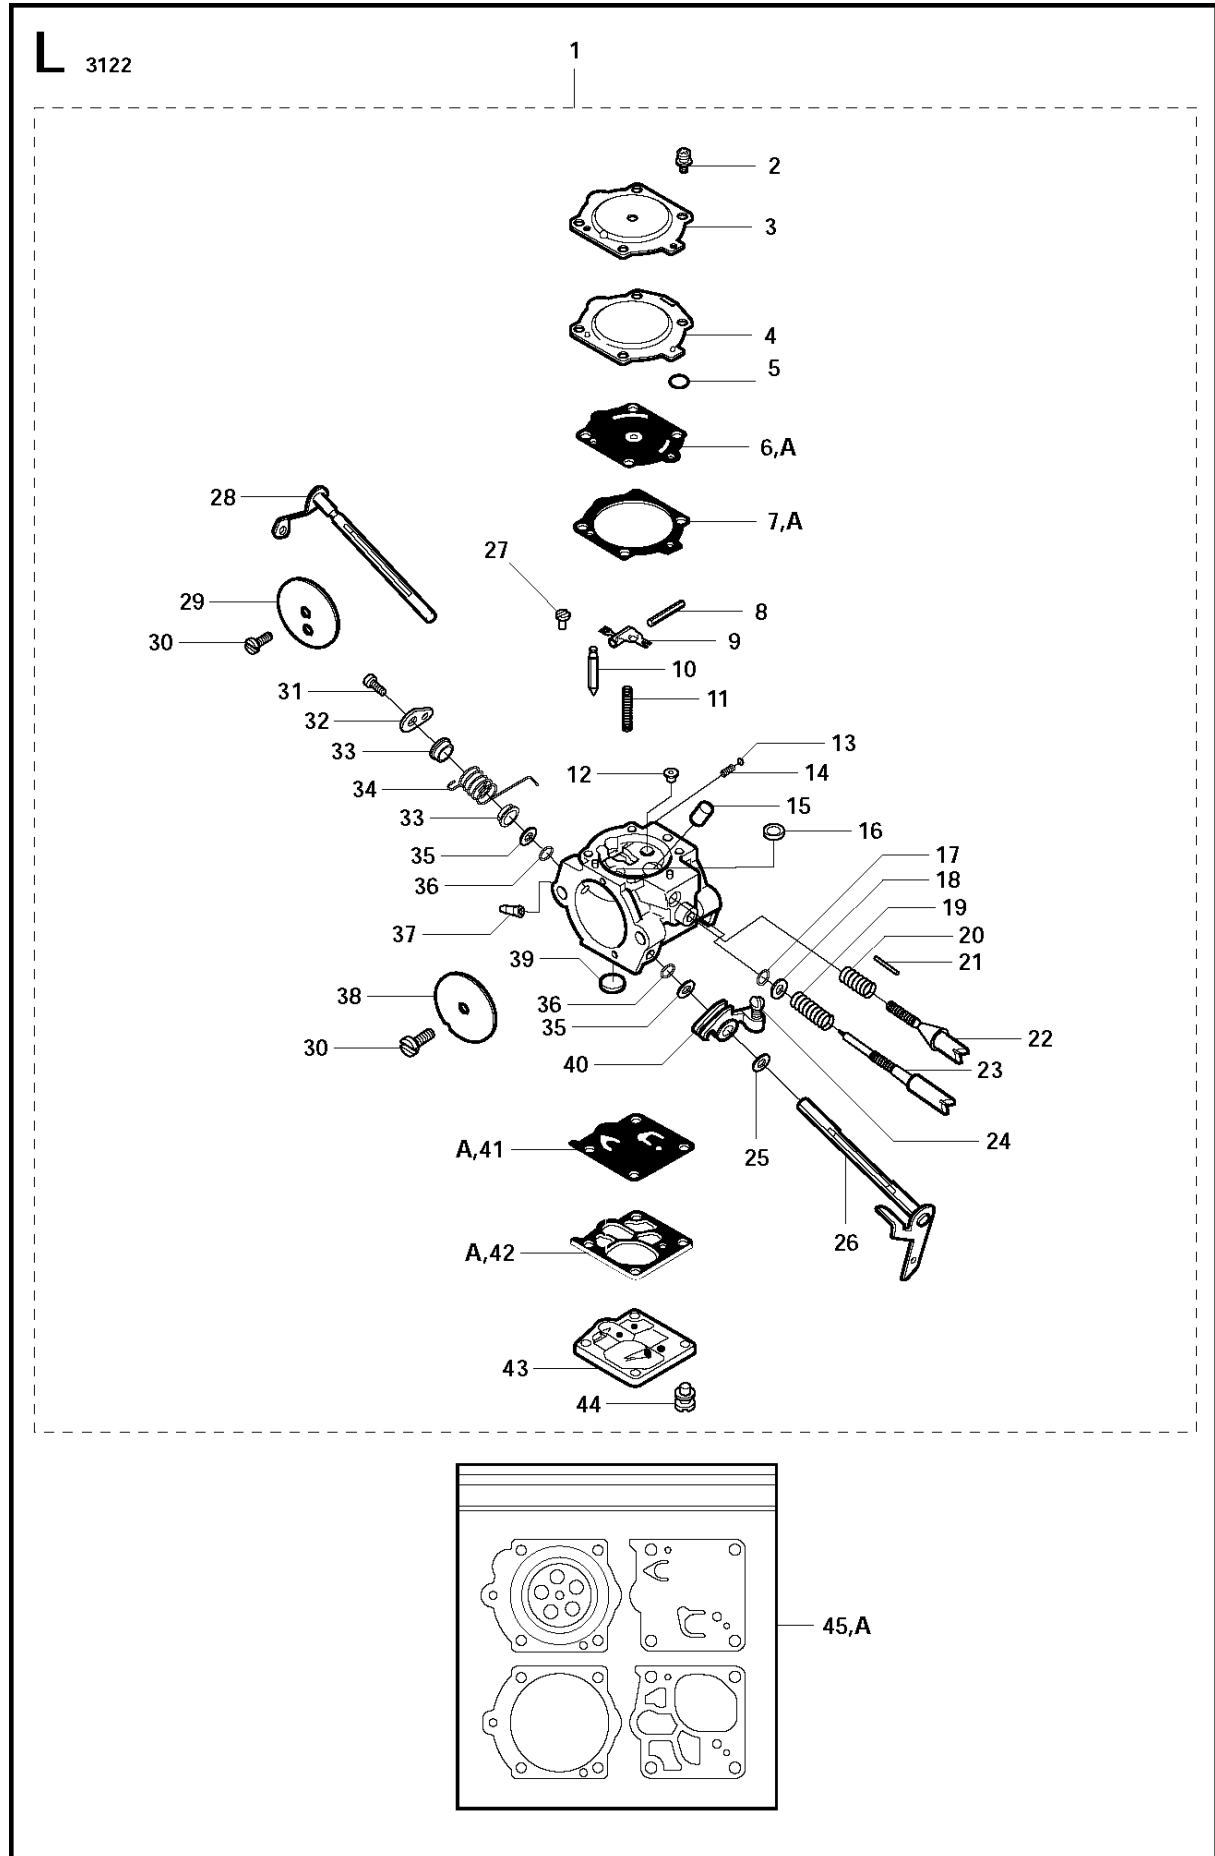

CARBURETOR DETAILS

3122 K, 2011-07

Ref	Part No	Description	Remark	QTY KIT
1	503 28 12-70	CARBURETTOR	Walbro WG-9A	1
2	537 00 31-01	SCREW		1
3	501 69 28-01	COVER		1
4	537 00 29-01	COVER		1
5	537 00 28-01	RING		1
6	503 63 28-01	DIAPHRAGM ASSY	Kit 45	1
7	501 46 75-01	GASKET	Kit 45	1
8	505 31 67-31	PIN-METERING LEVER		1
9	505 31 67-34	LEVER		1
10	503 56 34-01	INLET		1
11	576 76 90-01	SPRING		1
12	537 15 34-01	JET		1
13	501 46 85-01	BALL		1
14	501 46 84-01	SPRING		1
15	503 97 66-01	NOZZLE ASSY		1
16	503 57 42-01	PLUG		1
17	503 59 55-01	O-RING		1
18	503 59 72-01	WASHER		1
19	505 31 67-37	SPRING		1
20	503 63 31-01	SPRING		1
21	503 52 60-01	PIN THROTTLE STOP		1
22	503 63 29-01	SCREW IDLE SPEED		1
23	503 63 32-01	NEEDLE IDLE SPEED		1
24	503 59 65-01	SCREW		1
25	506 02 83-01	WASHER		1
26	503 59 59-01	SHAFT ASSY		1
27	505 31 67-17	SCREW		1
28	537 00 30-01	SHAFT ASSY		1
29	503 52 58-01	VALVE CHOKE		1
30	530 03 50-15	SCREW		2
31	503 19 22-01	SCREW PAN HD(M2.5X5)		1
32	503 59 56-01	LEVER		1
33	502 10 31-01	BUSHING		2
34	503 52 59-01	SPRING THROTT RETURN		1
35	505 31 67-48	WASHER		2
36	503 56 45-01	SEAL		2
37	503 59 84-01	FITTING		1
38	503 63 24-01	VALVE THROTTLE		1
39	501 66 61-01	SCREEN		1
40	503 59 57-01	LEVER		1
41	503 11 73-01	DIAPHRAGM PUMP	Kit 45	1
42	503 11 72-01	GASKET	Kit 45	1
43	503 59 58-01	COVER		1
44	503 11 75-01	SCREW		1
45	503 59 74-02	GASKET KIT		1