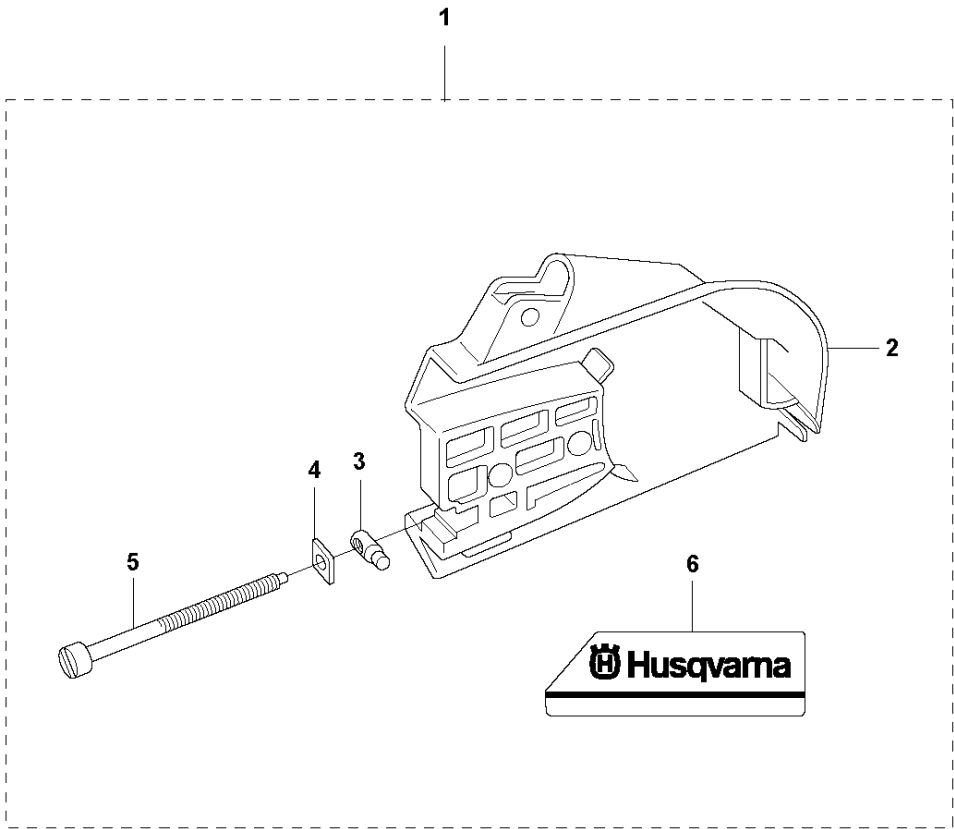

A 3122K

CLUTCH

3122 K, 2011-07

Ref	Part No	Description	Remark	QTY KIT
1	501 89 63-02	CLUTCH COVER ASSY	Incl. 2 - 6	1
2	501 89 64-01	CLUTCH COVER		1
3	505 26 76-50	DRAW PIECE		1
4	501 24 81-01	LOCK NUT		1
5	503 13 57-01	CHAIN TENSION SCREW		1
6	503 62 42-01	DECAL		1
7	503 14 49-01	CLUTCH ASSY	Incl. 8	1
8	503 14 51-01	CLUTCH SPRING		3
9	506 25 49-03	GEAR WHEEL ASSY	Incl. 10	1
10	503 25 38-01	NEEDLE BEARING		1
11	506 28 59-01	SPACING SLEEVE		1