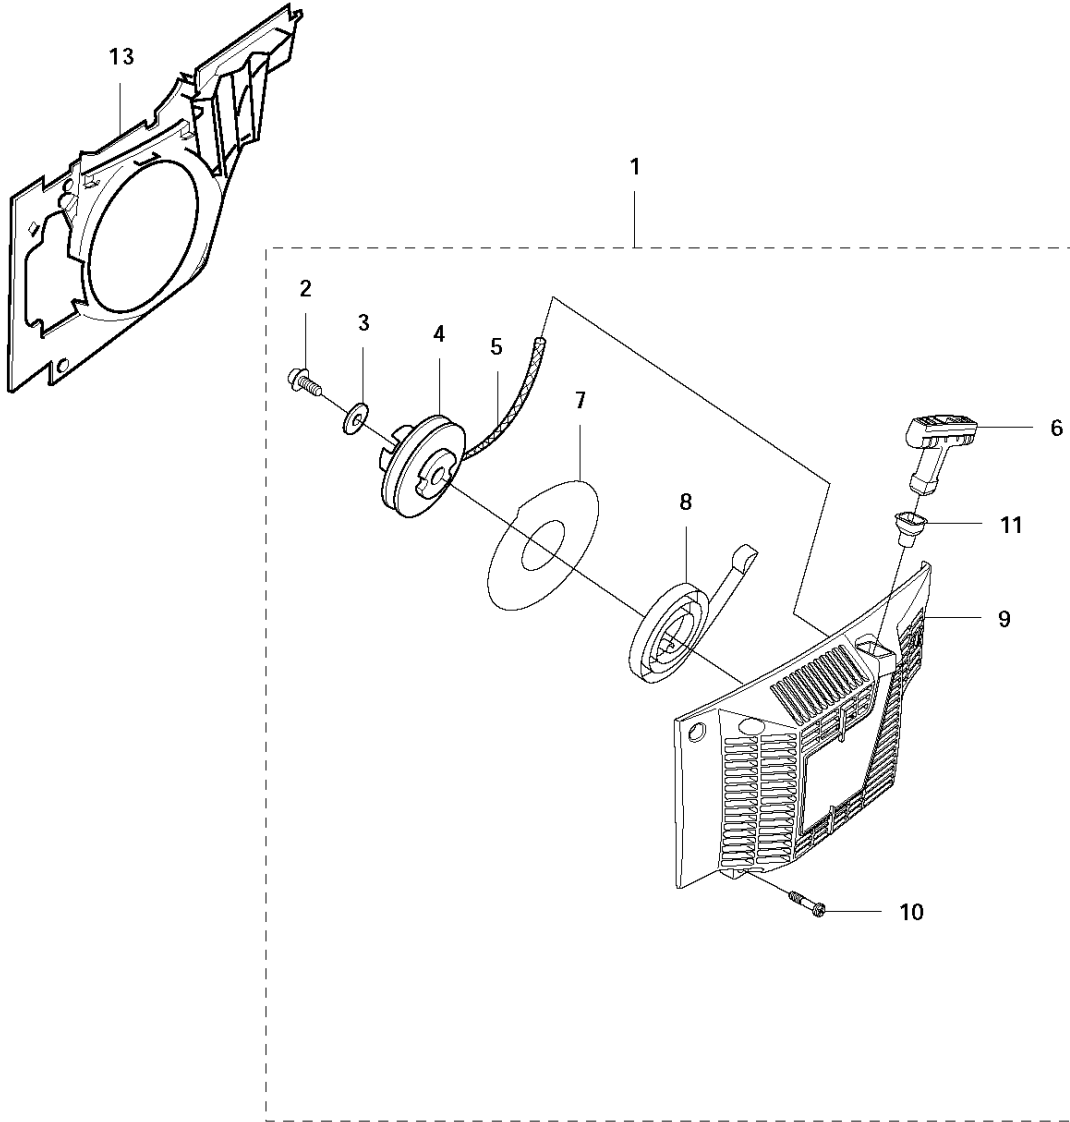

K 3122K

STARTER

3122 K, 2011-07

Ref	Part No	Description	Remark	QTY KIT
1	577 26 20-01	STARTER ASSY	Incl. 2 - 10	1
2	503 21 06-16	SCREW IH SCT		1
3	503 23 43-02	WASHER		1
4	501 89 67-01	STARTER PULLEY		1
5	506 33 56-25	STARTER CORD		1
5	506 33 56-50	STARTER CORD	50m	1
6	503 54 39-01	STARTER HANDLE		1
7	503 74 36-01	DAMPING DISC		1
8	503 13 50-01	RECOIL SPRING		1
9	501 89 66-01	STARTER HOUSING		1
10	503 21 53-26	SCREW ITXSCM		1
11	501 63 06-01	SLEEVE		4
12	577 32 76-01	LABEL		1
13	501 89 59-02	AIR CONDUCTOR		1