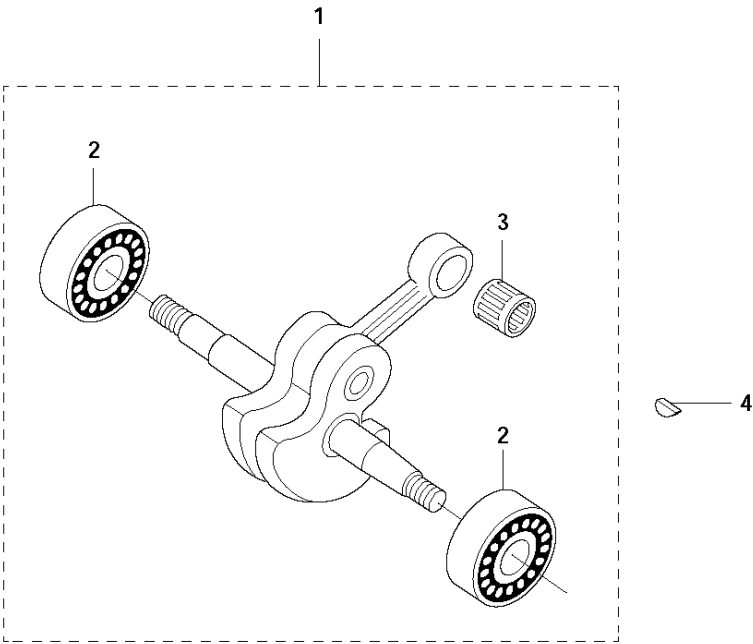

E 3122K

CRANKSHAFT

3122 K, 2011-07

Ref	Part No	Description	Remark	QTY KIT
1	577 34 38-01	CRANKSHAFT	Incl. 2 - 3	1
2	503 25 00-02	BALL BEARING		2
3	503 13 29-01	NEEDLE HOLDER		1
4	735 88 06-00	WOODRUFF KEY		1