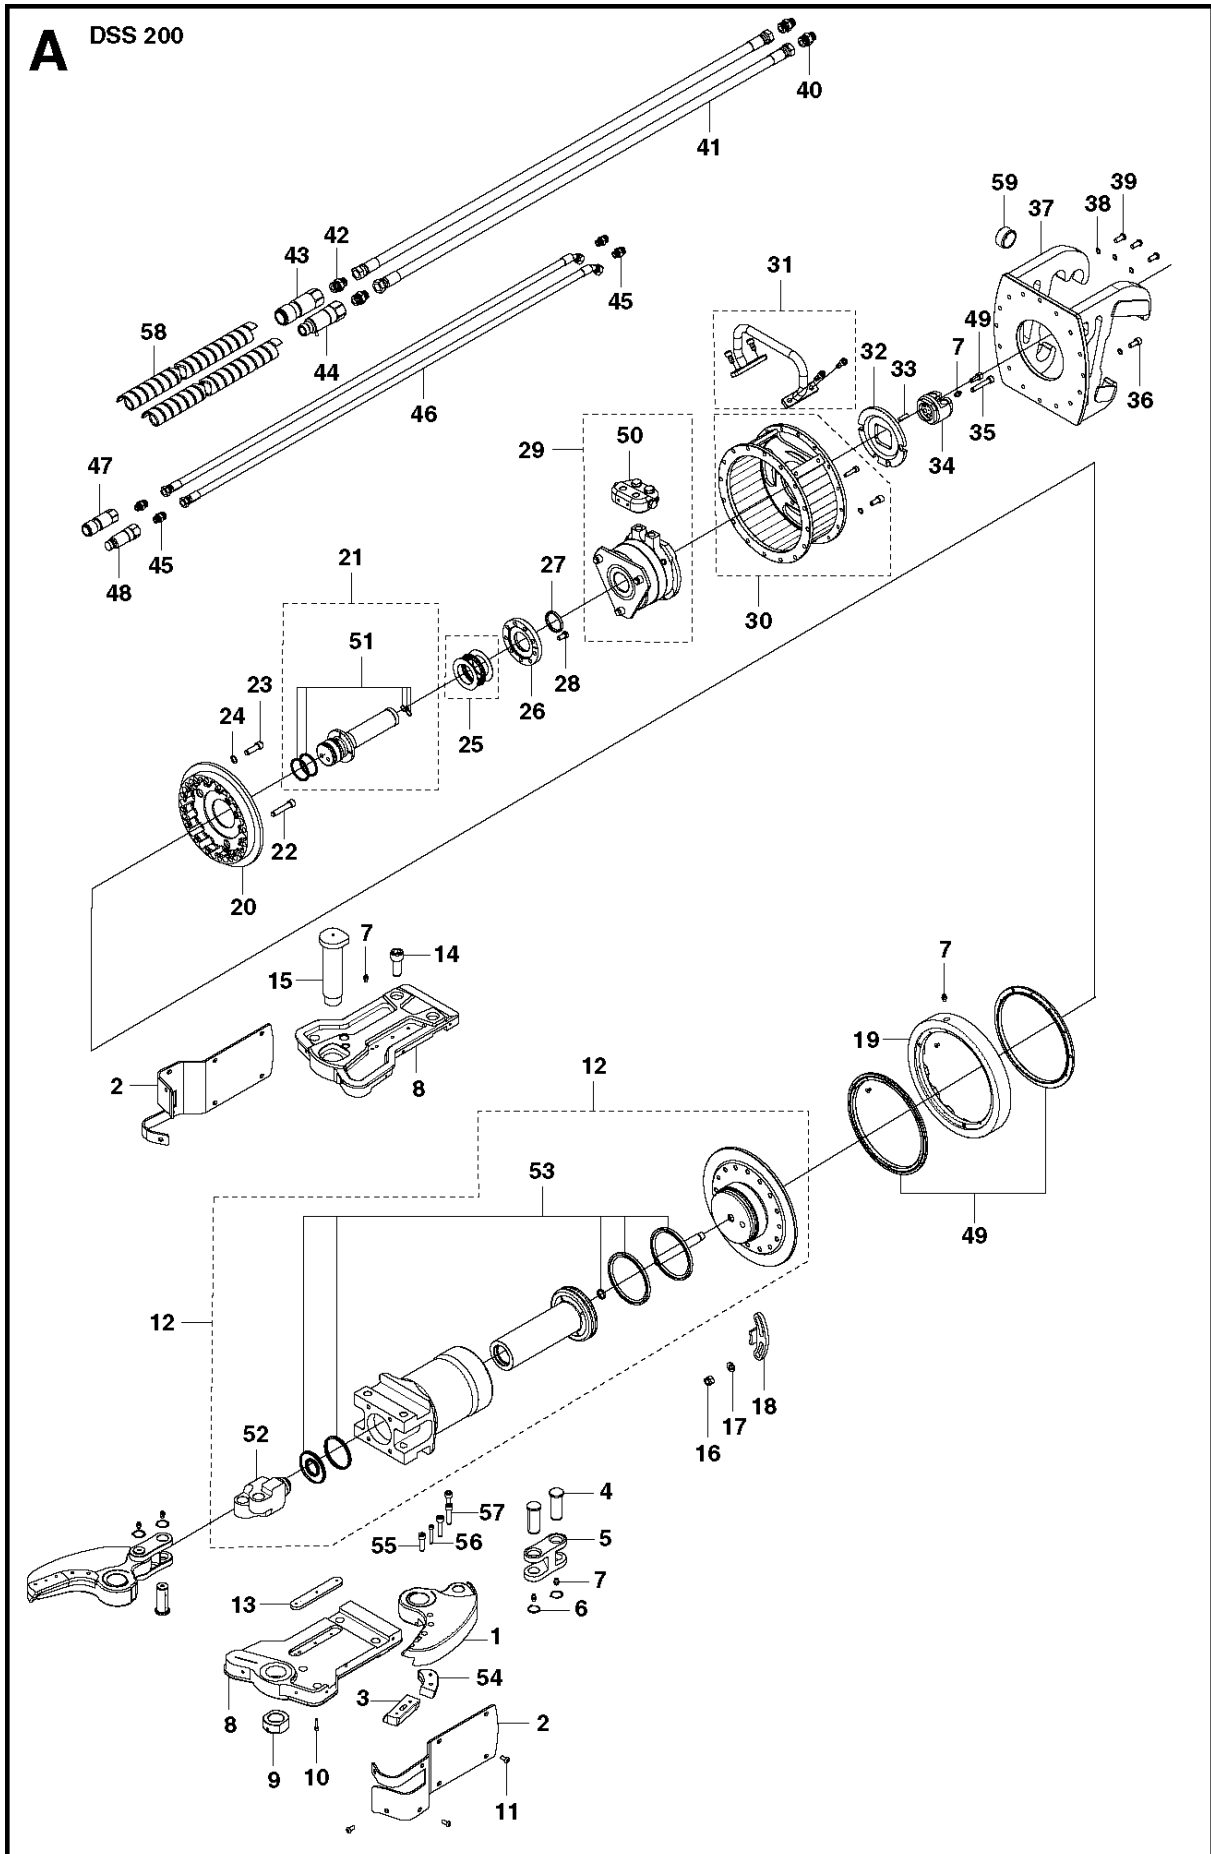

SPARE PARTS LIST

ACCESSORIES AND TOOLS

DSS200

Ref	Part No	Description	Remark	QTY	KIT
1	587 01 93-01	BLADE		2	
2	586 41 70-01	COVER PLATE		2	
3	587 01 94-01	CUTTING BLADE		2	
4	586 41 72-01	SHAFT		4	
5	586 41 92-01	LINK		2	
6	586 48 28-01	CIRCLIP		4	
7	579 00 98-01	LUBRICATION NIPPLE		12	
8	586 42 10-01	SUPPORT PLATE		2	
9	586 42 11-01	NUT		1	
10	586 47 88-01	SCREW IHSCM		6	
11	586 47 89-01	SCREW		16	
12	582 86 34-01	HYDRAULIC KIT		1	
13	586 42 14-01	PLATE		2	
14	586 47 90-01	SCREW IHSCM		4	
15	586 42 16-01	SHAFT		1	
16	586 42 98-01	LOCK NUT		2	
17	586 47 91-01	WASHER		2	
18	586 42 37-01	FIXING PLATE		1	
19	586 47 47-01	FLANGE		1	
20	586 42 39-01	FLANGE		1	
21	586 42 82-01	SWIVEL		1	
22	587 43 72-01	SCREW		2	
23	586 47 93-01	SCREW IHSCM		14	
24	586 47 94-01	WASHER		16	
25	586 42 88-01	NEEDLE BEARING		1	
26	586 42 41-01	HOLDER		1	
27	586 42 43-01	SEALING		1	
28	587 43 73-01	SCREW		9	
29	586 42 45-01	HYDRAULIC MOTOR		1	
30	586 42 93-01	COVER		1	
31	586 44 79-01	PROTECTOR BAR		1	
32	586 42 49-01	FIXING PLATE		1	
33	587 43 74-01	PIN		2	
34	586 42 51-01	HEAD		1	
35	586 47 98-01	SCREW IHSCM		1	
36	586 47 97-01	SCREW IHSCM		14	
37	586 41 67-01	ADAPTER	Only for DXR 140	1	
37	586 41 66-01	ADAPTER		1	
38	586 47 99-01	WASHER		16	
39	586 48 00-01	SCREW		3	
40	574 24 60-01	ADAPTER		2	
41	585 48 33-08	HOSE ASSY		2	
42	574 24 61-01	ADAPTER		2	
43	510 26 81-01	QUICK COUPLING		1	
44	510 26 80-01	QUICK COUPLING		1	
45	510 24 58-01	ADAPTER		4	
46	585 50 13-05	HOSE ASSY		2	
47	576 37 34-01	QUICK COUPLING		1	
48	576 37 32-01	QUICK COUPLING		1	
49	586 42 78-01	BEARING KIT		1	
50	586 44 48-01	VALVE ASSY		1	29
51	586 47 44-01	SEAL KIT		1	21
52	586 44 47-01	CYLINDER HEAD		1	12
53	582 86 16-01	SEAL KIT		1	12
54	587 01 95-01	CUTTING BLADE		2	
55	587 02 14-01	SCREW IHSCM		2	
56	587 02 12-01	SCREW IHSCM		2	
57	587 02 11-01	SCREW IHSCM		6	
58	587 02 15-01	PROTECTION		2	
59	586 96 17-01	SLEEVE		4	