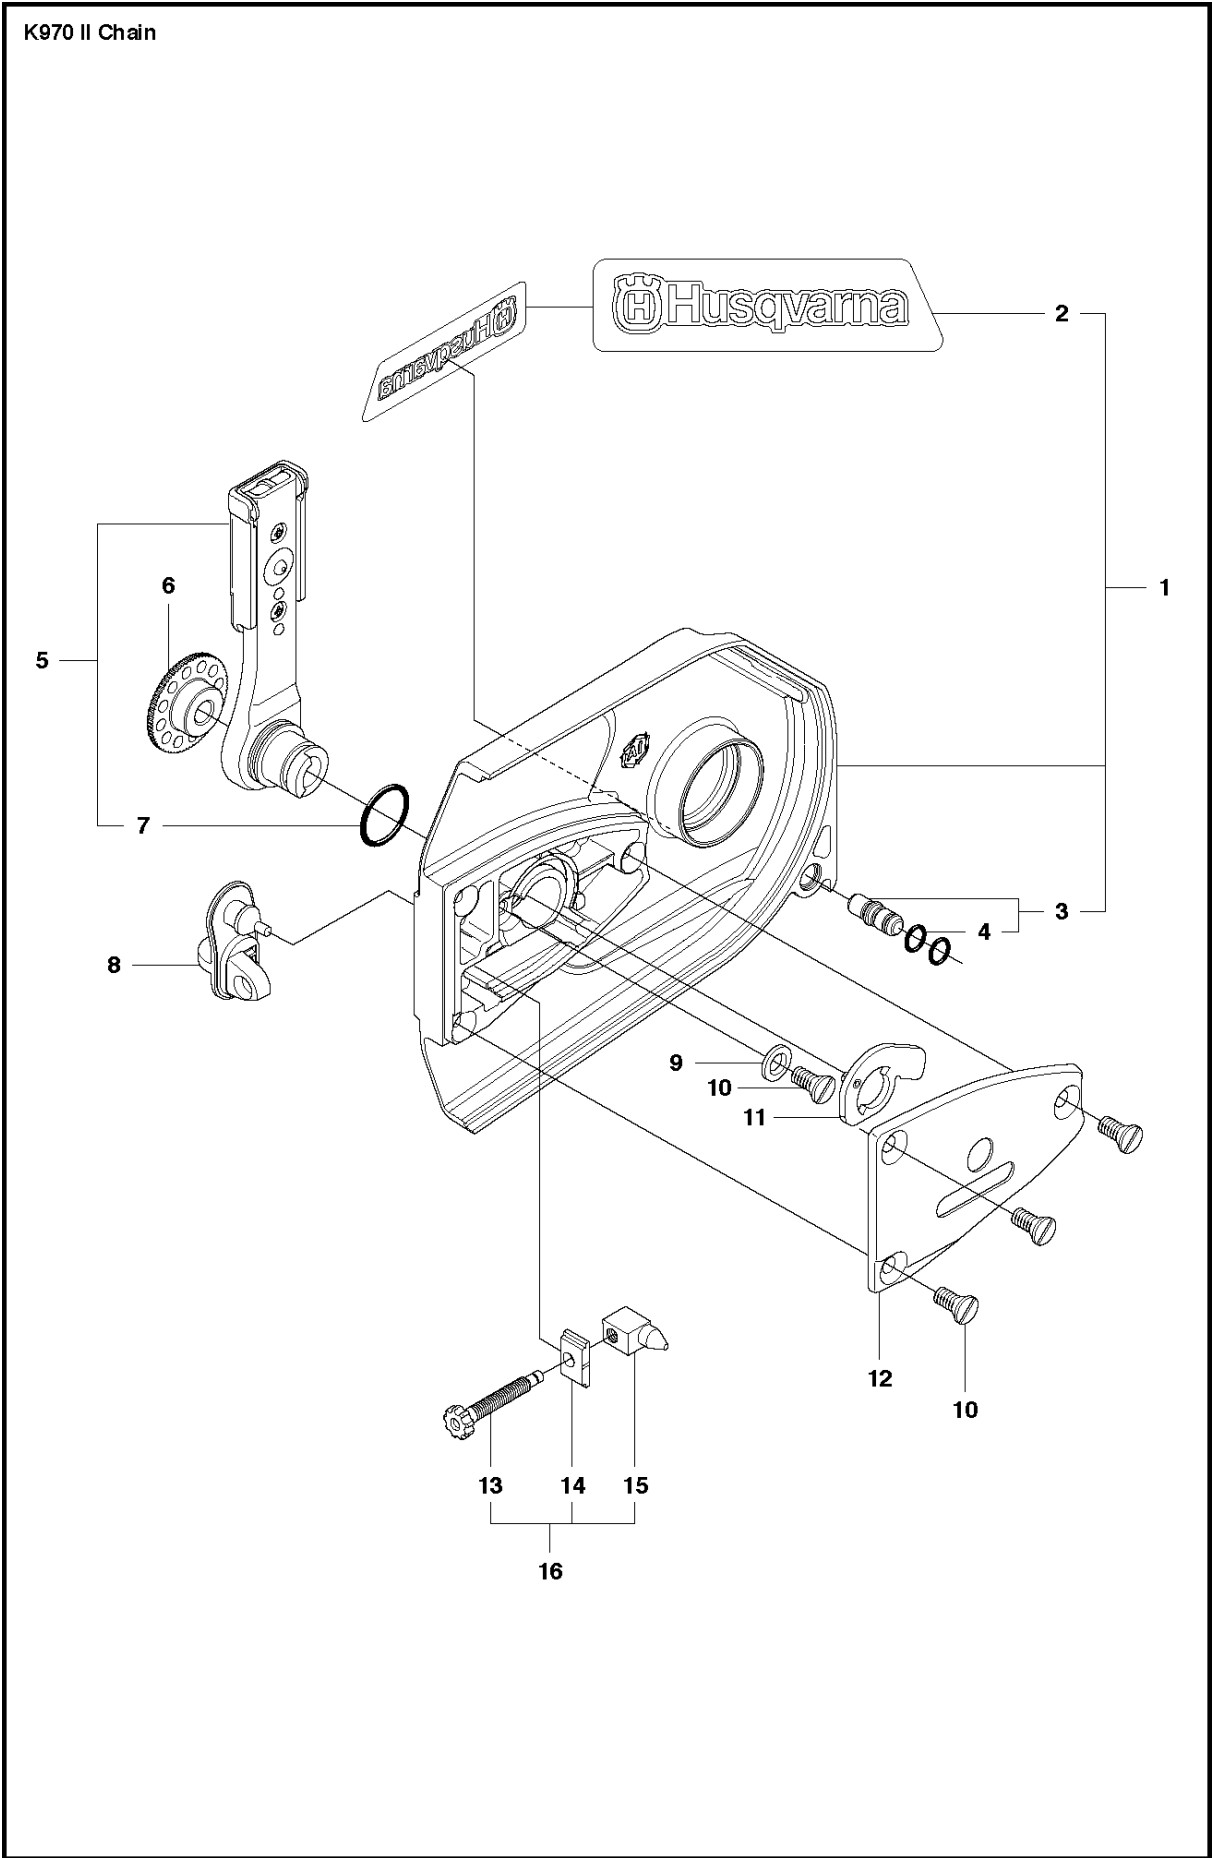

SPARE PARTS LIST

POWER CUTTERS

K970 II CHAIN, 2015-03

K970 II Chain

10 — **K970**
CHAIN

AIR FILTER COVER

K970 II CHAIN, 2015-03

Ref	Part No	Description	Remark	QTY KIT
1	503 21 53-56	SCREW ITXSCM		2
2	503 21 53-26	SCREW ITXSCM		2
3a	584 91 33-04	DECAL		1
3b	584 91 33-01	DECAL		1
3c	584 91 33-03	DECAL		1
4	587 00 51-02	FILTER COVER ASSY		1
5	510 24 41-04	AIR FILTER		1
6	586 35 64-02	CYLINDER COVER ASSY	Incl. 7	1
7	525 61 70-04	SEALING	L=1,2 M. Cut to fit	2
8	585 42 83-01	PLUG		1
9	503 21 53-30	SCREW ITXSCM		2
10	525 57 16-04	DECAL		1
11	729 52 89-71	SCREW CRPANT		2
12	576 43 14-01	COVER		1
13	578 06 53-01	SEALING		1

CARBURETOR

K970 II CHAIN, 2015-03

Ref	Part No	Description	Remark	QTY KIT
1	505 28 33-06	HOSE CLAMP		1
2	506 41 41-01	INLET PIPE		1
3	544 15 01-01	FLANGE		1
4	503 21 53-16	SCREW ITXSCM		2
5	544 11 39-01	CONSOLE		1
6	503 21 53-30	SCREW ITXSCM		1
7	506 41 42-01	PLATE		1
8	584 91 30-01	CARBURETTOR	Walbro RWJ-5	1
9	505 14 84-01	LEVER		1
10	576 49 04-01	THROTTLE CABLE ASSY		1
11	522 85 62-01	FLANGE INLET PIPE		1
12	521 92 67-01	INLET PIPE		1
13	510 24 39-01	FILTER		1
14	501 97 18-01	SCREW ITXSCM		2
15	586 06 21-01	CHISEL GUIDE		1
16	506 23 20-11	CHOKE	Incl. 17	1
17	506 27 25-01	WEAR PROTECTION		1
18	502 44 58-01	GASKET KIT	Walbro RWJ-5	1
19	502 44 59-02	REPAIR KIT	Walbro RWJ-5	1

CLUTCH

K970 II CHAIN, 2015-03

Ref	Part No	Description	Remark	QTY KIT
1	506 28 76-01	FJÄDERRING		1
2	506 33 44-01	SUPPORT CUP		1
3	506 33 42-01	RIM SPROCKET		1
4	506 34 09-11	GEAR WHEEL	Incl. 5	1
5	503 25 53-01	NEEDLE BEARING		1
6	506 28 75-02	CIRCLIP		2
7	740 44 07-00	O-RING		1
8	725 64 53-01	SCREW IHCSFM		1
9	506 35 44-02	WEAR PROTECTION		1
10	503 21 53-65	SCREW ITXSCM		1
11	577 30 84-01	PIPE		1
12	503 21 53-10	SCREW ITXSCM		1
13	506 32 95-05	BAR BRACKET	Incl. 14	1
14	506 40 13-01	BUSHING		1
15	506 33 38-02	CLUTCH ASSY	Incl. 16	1
16	503 14 51-01	CLUTCH SPRING		3
17	506 39 96-02	SHIELD		1
18	720 13 07-10	PARALLEL PIN		2