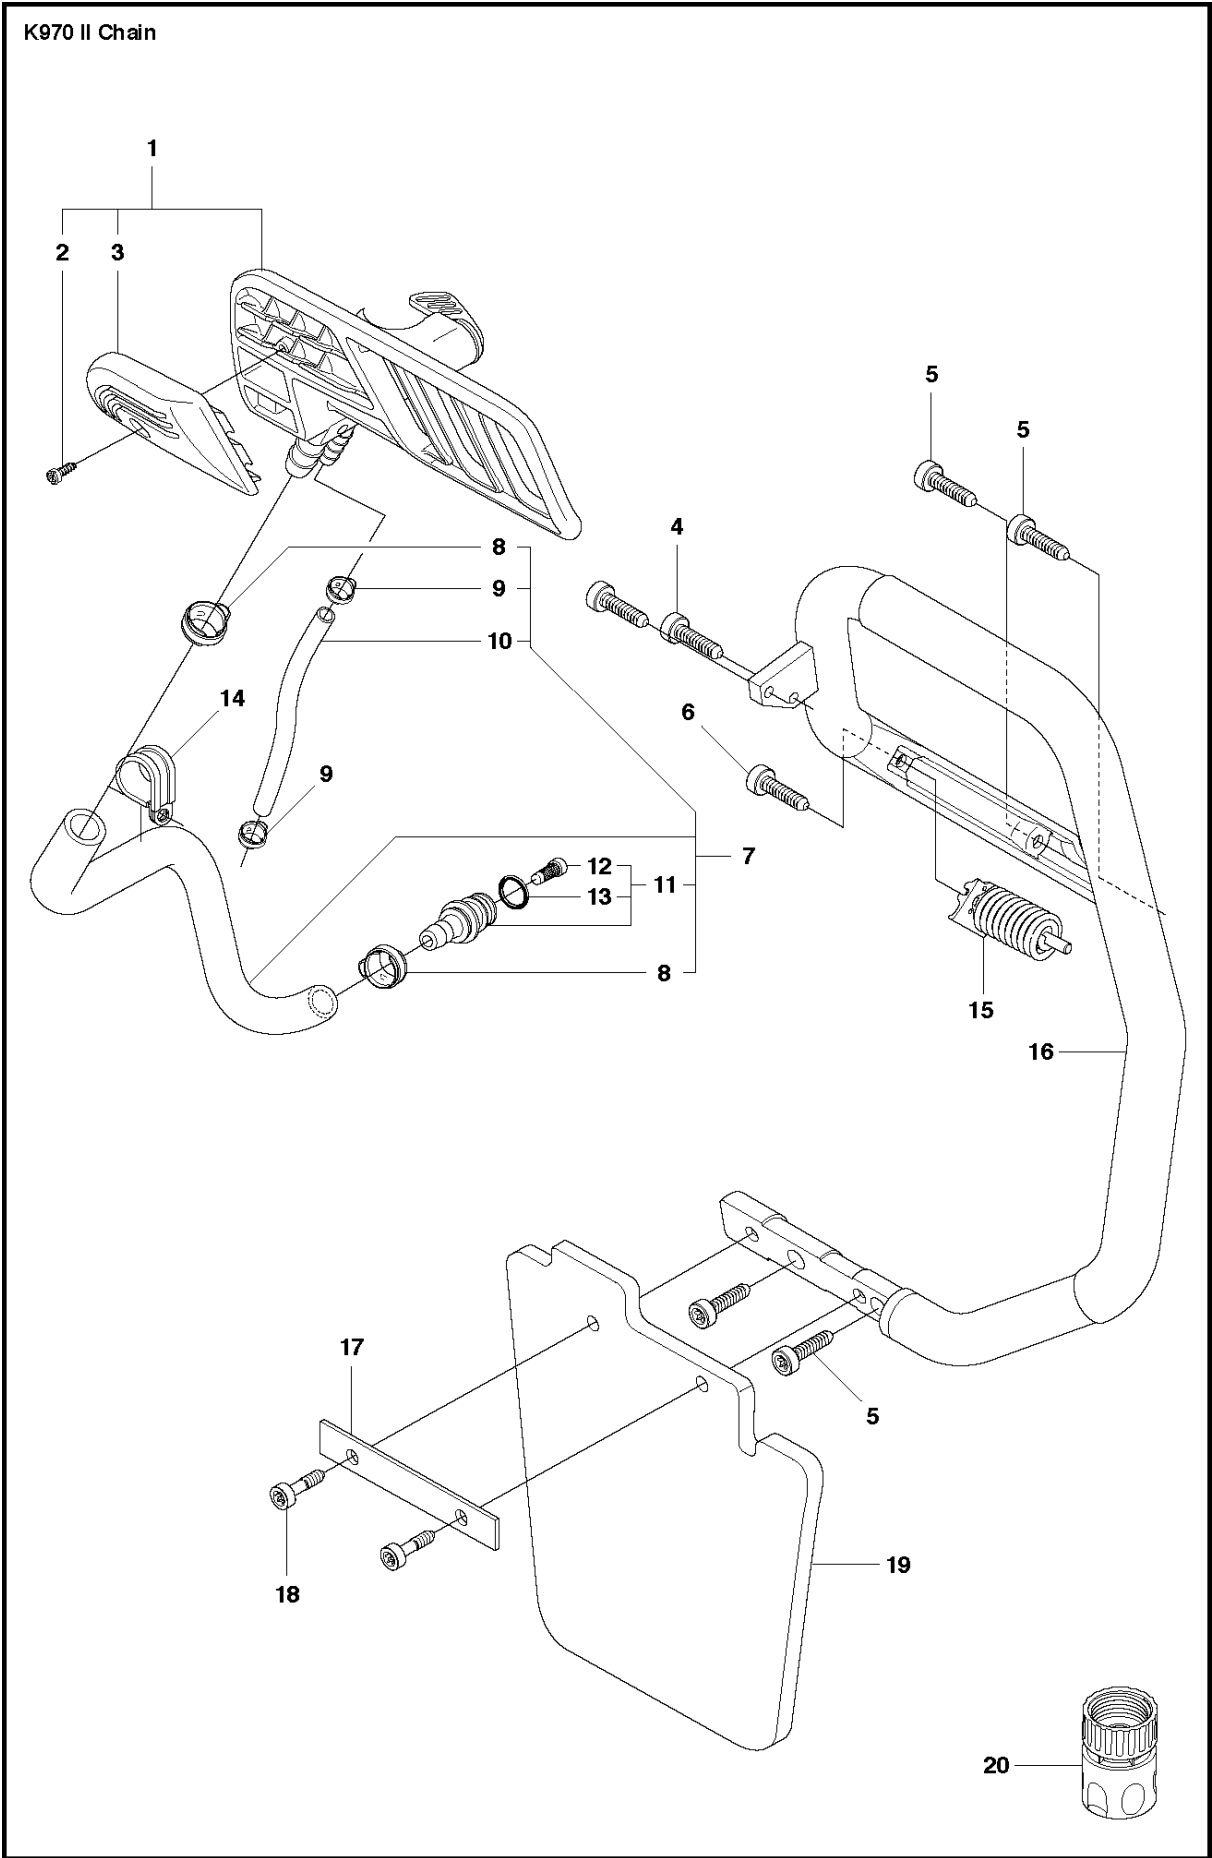

SPARE PARTS LIST

POWER CUTTERS

K970 II CHAIN, 2015-03

K970 II Chain

10 — **K970**
CHAIN

AIR FILTER COVER

K970 II CHAIN, 2015-03

Ref	Part No	Description	Remark	QTY KIT
1	503 21 53-56	SCREW ITXSCM		2
2	503 21 53-26	SCREW ITXSCM		2
3a	584 91 33-04	DECAL		1
3b	584 91 33-01	DECAL		1
3c	584 91 33-03	DECAL		1
4	587 00 51-02	FILTER COVER ASSY		1
5	510 24 41-04	AIR FILTER		1
6	586 35 64-02	CYLINDER COVER ASSY	Incl. 7	1
7	525 61 70-04	SEALING	L=1,2 M. Cut to fit	2
8	585 42 83-01	PLUG		1
9	503 21 53-30	SCREW ITXSCM		2
10	525 57 16-04	DECAL		1
11	729 52 89-71	SCREW CRPANT		2
12	576 43 14-01	COVER		1
13	578 06 53-01	SEALING		1

K970 II Chain

ENGINE

K970 II CHAIN, 2015-03

Ref	Part No	Description	Remark	QTY KIT
1	588 48 75-01	ENGINE		1

FUEL TANK

K970 II CHAIN, 2015-03

Ref	Part No	Description	Remark	QTY KIT	
1	581 92 21-05	FUEL TANK ASSY	Incl. 2-21	1	
2	720 12 40-20	PARALLEL PIN		2	1
3	537 20 85-01	CABLE LEVER		1	1
4	510 25 52-01	THROTTLE LOCKOUT		1	1
5	537 20 56-01	COVER		1	1
6	574 44 42-01	CLIP		1	1
7	581 75 62-02	FUEL HOSE		1	1
8	537 04 24-04	FUEL HOSE		1	1
9	575 52 65-01	CHECK VALVE		1	1
10	506 26 41-11	FUEL FILTER		1	1
11	506 27 11-01	HOSE CLAMP		1	1
12	506 26 41-01	FUEL FILTER		1	1
13	576 90 04-01	TANK VENT ASSY		1	1
14	537 35 95-01	TANK VENT ASSY		1	1
15	502 47 16-01	GROUND SUPPORT		1	1
16	540 05 49-02	AIR PURGE		1	1
17	525 88 74-02	SCREW CITXPANT		1	1
18	576 49 04-01	THROTTLE CABLE ASSY		1	1
19	502 47 18-01	THROTTLE CONTROL		1	1
20	537 20 98-01	SPRING		1	1
21	576 13 99-01	FUEL HOSE		1	1
22	522 62 00-01	TANK CAP ASSY		1	
23	506 29 21-01	GASKET		1	
24	503 57 89-01	HOLDER		1	
25	544 06 12-01	SCREW ITXSCM		3	
26	537 21 03-09	ANTIVIBRATION ELEMENT		1	
27	537 21 03-10	ANTIVIBRATION ELEMENT		1	
28	537 21 03-05	ANTIVIBRATION ELEMENT		1	
29	525 57 20-02	DECAL		1	
30	506 31 30-01	LABEL		1	
31	503 23 00-80	WASHER		1	