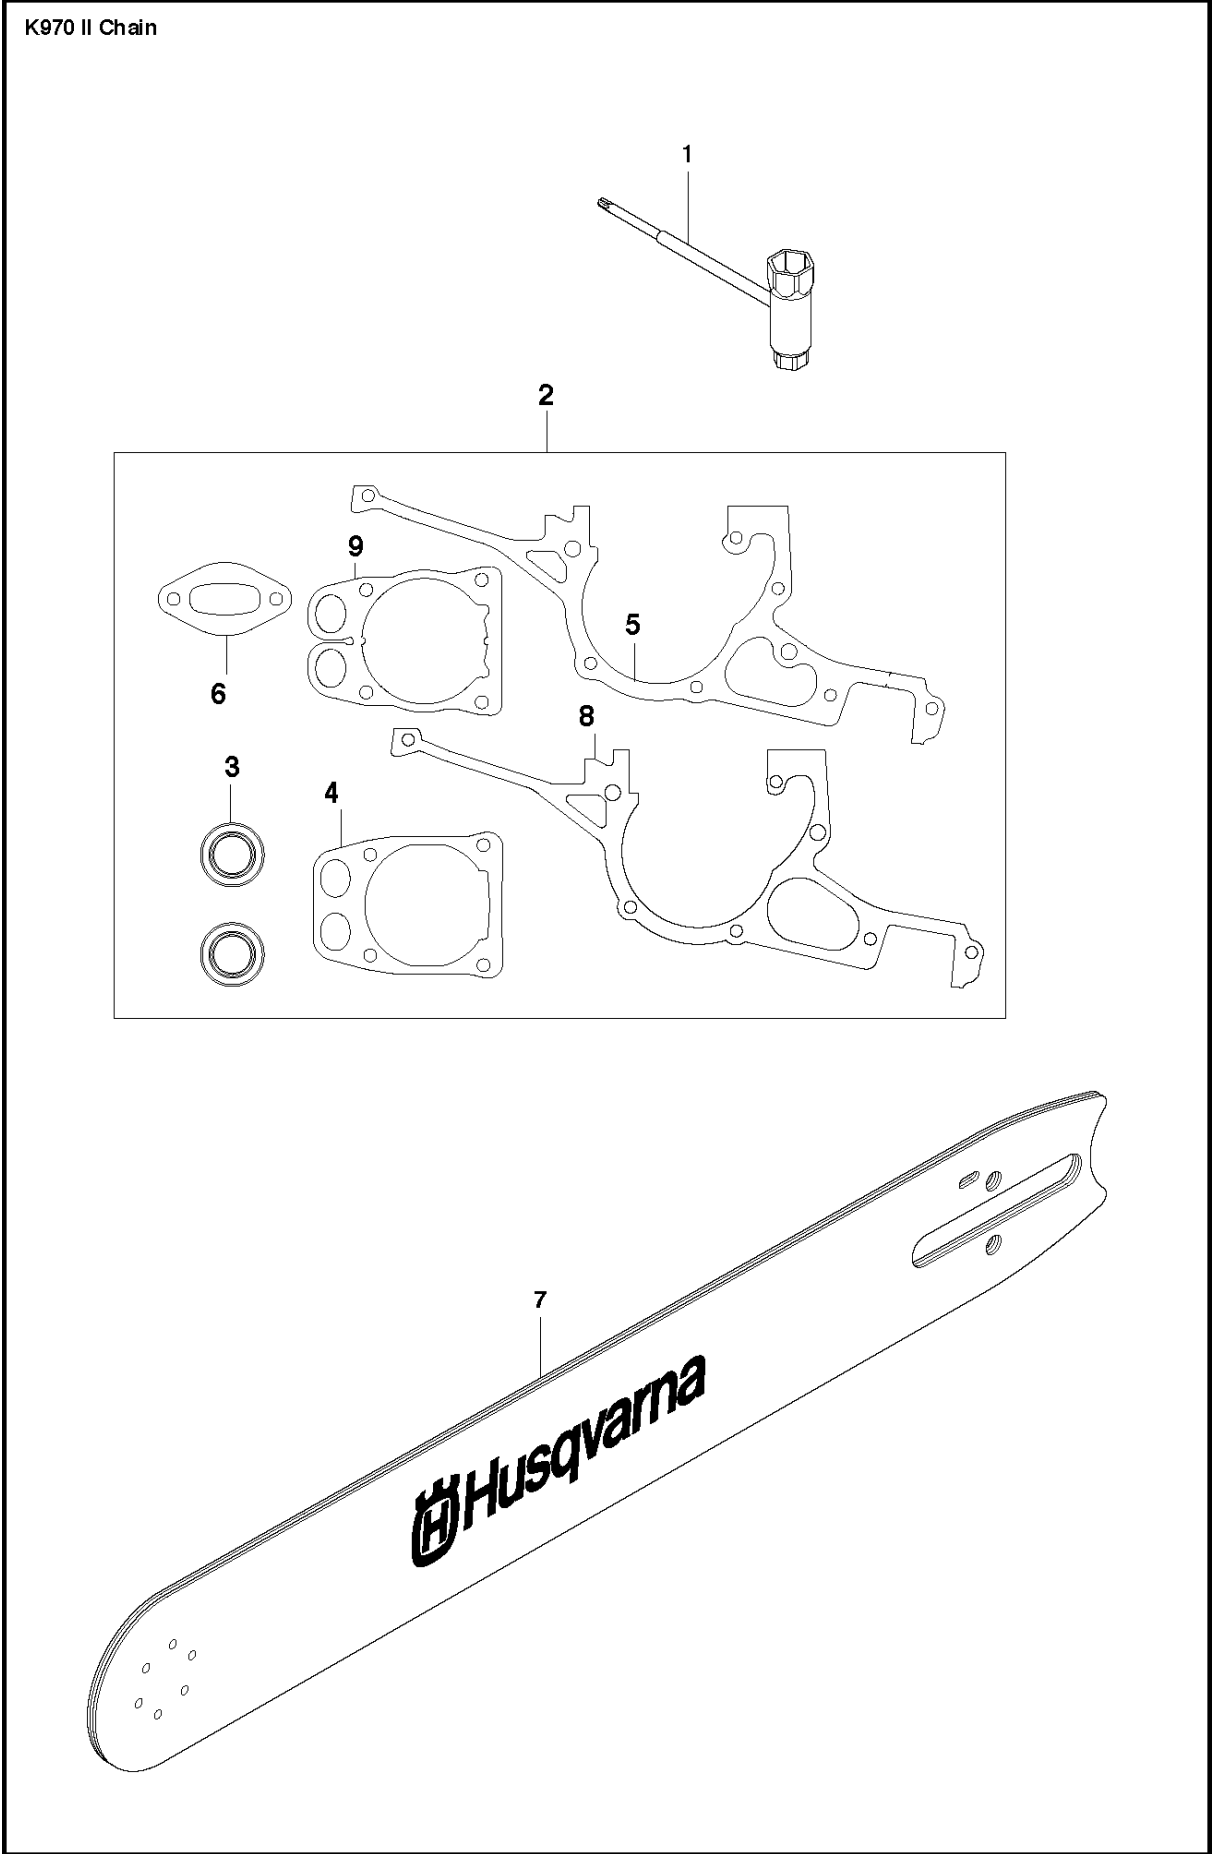

TOOLS

K970 II CHAIN, 2015-03

Ref	Part No	Description	Remark	QTY KIT
1	506 38 26-01	TOOL		1
2	544 22 98-06	GASKET KIT	Incl. 3-6, 8-9	1
3	503 26 02-04	SEALING RING		2
4	576 49 94-01	GASKET		1
5	577 98 89-01	GASKET		1
6	506 37 81-01	GASKET		1
7	506 34 62-02	BAR		1
8	506 41 39-04	GASKET		1
9	579 34 00-01	GASKET		1