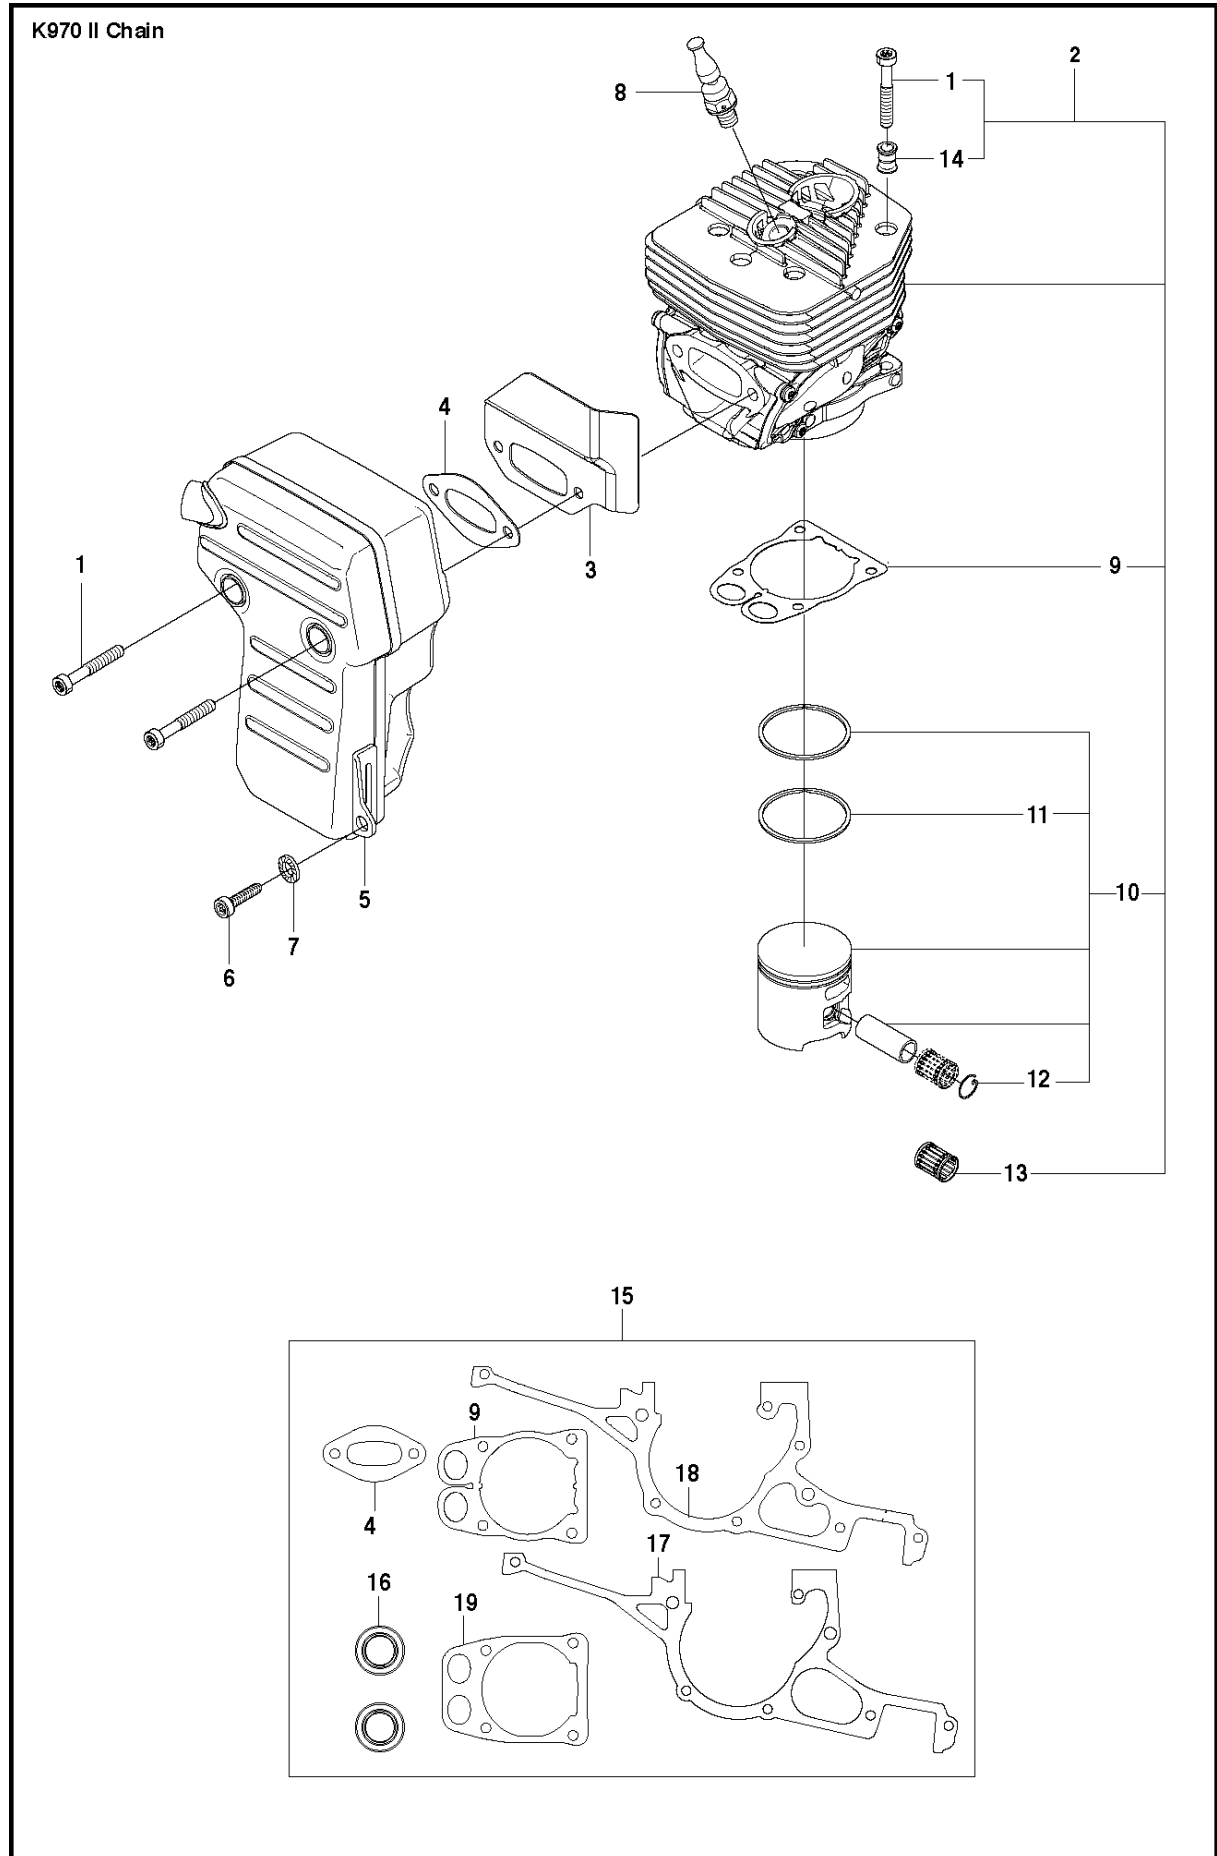

SPARE PARTS LIST

POWER CUTTERS

K970 II CHAIN, 2015-03

K970 II Chain

10 — **K970**
CHAIN

AIR FILTER COVER

K970 II CHAIN, 2015-03

Ref	Part No	Description	Remark	QTY KIT
1	503 21 53-56	SCREW ITXSCM		2
2	503 21 53-26	SCREW ITXSCM		2
3a	584 91 33-04	DECAL		1
3b	584 91 33-01	DECAL		1
3c	584 91 33-03	DECAL		1
4	587 00 51-02	FILTER COVER ASSY		1
5	510 24 41-04	AIR FILTER		1
6	586 35 64-02	CYLINDER COVER ASSY	Incl. 7	1
7	525 61 70-04	SEALING	L=1,2 M. Cut to fit	2
8	585 42 83-01	PLUG		1
9	503 21 53-30	SCREW ITXSCM		2
10	525 57 16-04	DECAL		1
11	729 52 89-71	SCREW CRPANT		2
12	576 43 14-01	COVER		1
13	578 06 53-01	SEALING		1

CLUTCH

K970 II CHAIN, 2015-03

Ref	Part No	Description	Remark	QTY KIT
1	506 28 76-01	FJÄDERRING		1
2	506 33 44-01	SUPPORT CUP		1
3	506 33 42-01	RIM SPROCKET		1
4	506 34 09-11	GEAR WHEEL	Incl. 5	1
5	503 25 53-01	NEEDLE BEARING		1
6	506 28 75-02	CIRCLIP		2
7	740 44 07-00	O-RING		1
8	725 64 53-01	SCREW IHCSFM		1
9	506 35 44-02	WEAR PROTECTION		1
10	503 21 53-65	SCREW ITXSCM		1
11	577 30 84-01	PIPE		1
12	503 21 53-10	SCREW ITXSCM		1
13	506 32 95-05	BAR BRACKET	Incl. 14	1
14	506 40 13-01	BUSHING		1
15	506 33 38-02	CLUTCH ASSY	Incl. 16	1
16	503 14 51-01	CLUTCH SPRING		3
17	506 39 96-02	SHIELD		1
18	720 13 07-10	PARALLEL PIN		2

CLUTCH COVER

K970 II CHAIN, 2015-03

Ref	Part No	Description	Remark	QTY KIT
1	506 33 25-05	CLUTCH COVER	Incl. 2, 3	1
2	544 87 23-01	LABEL		1
3	544 05 77-01	GUIDE PIN	Incl. 4	1
4	740 42 04-00	O-RING		2
5	506 34 10-04	LEVER	Incl. 7	1
6	506 39 88-01	ADJUSTING NUT		1
7	740 48 18-02	O-RING		1
8	506 33 34-02	COVER		1
9	506 33 28-01	LOCKWASHER		1
10	723 53 27-51	SCREW SLCSFM		3
11	506 34 72-01	LEVER		1
12	506 33 35-01	HUB CAP		1
13	506 38 77-01	SCREW		1
14	506 33 32-01	PLATE		1
15	506 33 33-01	PAWL		1
16	506 35 94-03	SCREW	Incl. 13 - 15	1

CRANKSHAFT

K970 II CHAIN, 2015-03

Ref	Part No	Description	Remark	QTY KIT
1	544 98 39-02	CRANKSHAFT ASSY	Incl. 2 - 4	1
2	503 25 00-02	BALL BEARING		2
3	506 41 44-01	CUP		2
4	503 25 61-01	NEEDLE BEARING		1