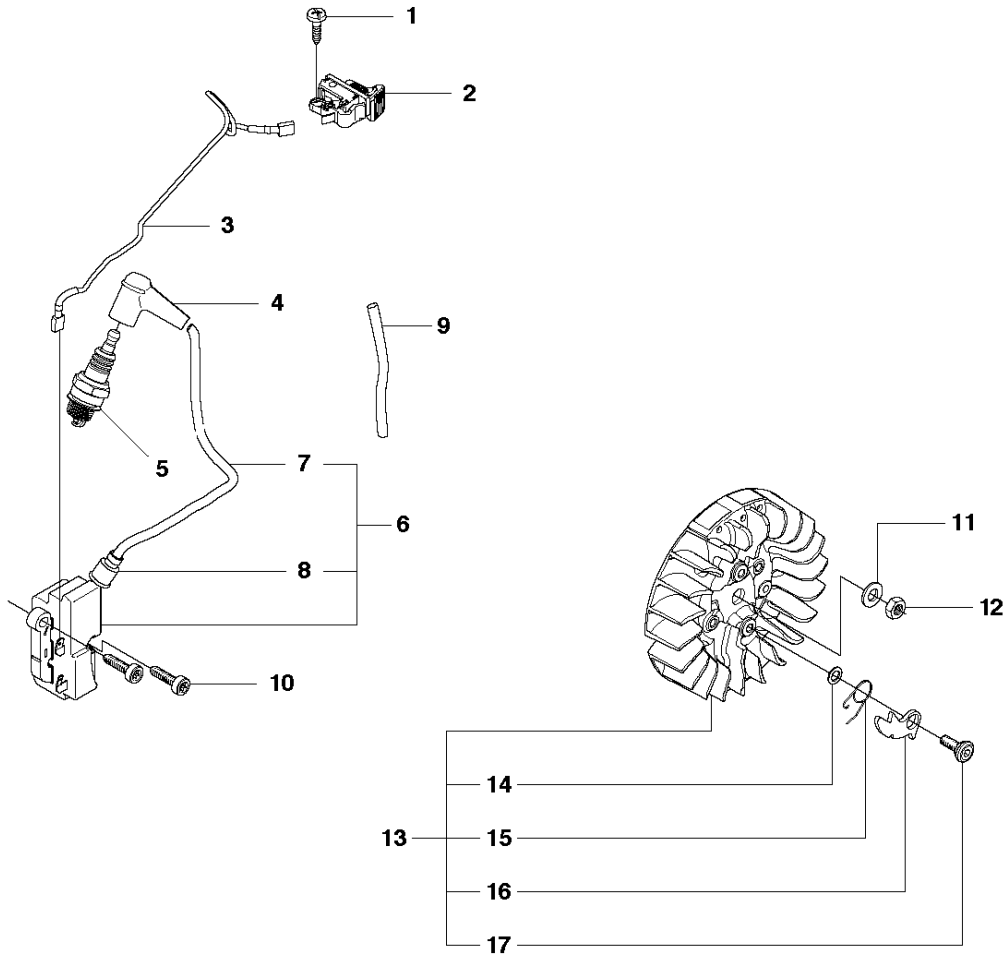

K970 II Chain

IGNITION SYSTEM

K970 II CHAIN, 2015-03

Ref	Part No	Description	Remark	QTY KIT
1	503 21 28-06	SCREW CCRPANT		1
2	506 31 86-03	STOP SWITCH		1
3	501 83 98-01	CABLE		1
4	501 48 54-02	SPARK PLUG CAP		1
5	503 23 51-09	SPARK PLUG	RCJ 6Y	1
6	510 11 56-05	IGNITION MODULE	Incl. 7 - 8	1
7	506 38 78-34	IGNITION CABLE		1
8	505 27 75-16	ISOLERHATT		1
9	576 85 16-02	PROTECTIVE HOSE		1
10	503 21 53-20	SCREW ITXSCM		2
11	503 23 01-01	WASHER		1
12	503 22 10-11	HEXAGON NUT		1
13	501 37 56-04	FLYWHEEL	Incl. 14 - 17	1
14	503 23 00-42	WASHER		2
15	501 63 48-01	SPRING		2
16	501 67 32-03	PAWL		2
17	506 00 69-01	SCREW		2