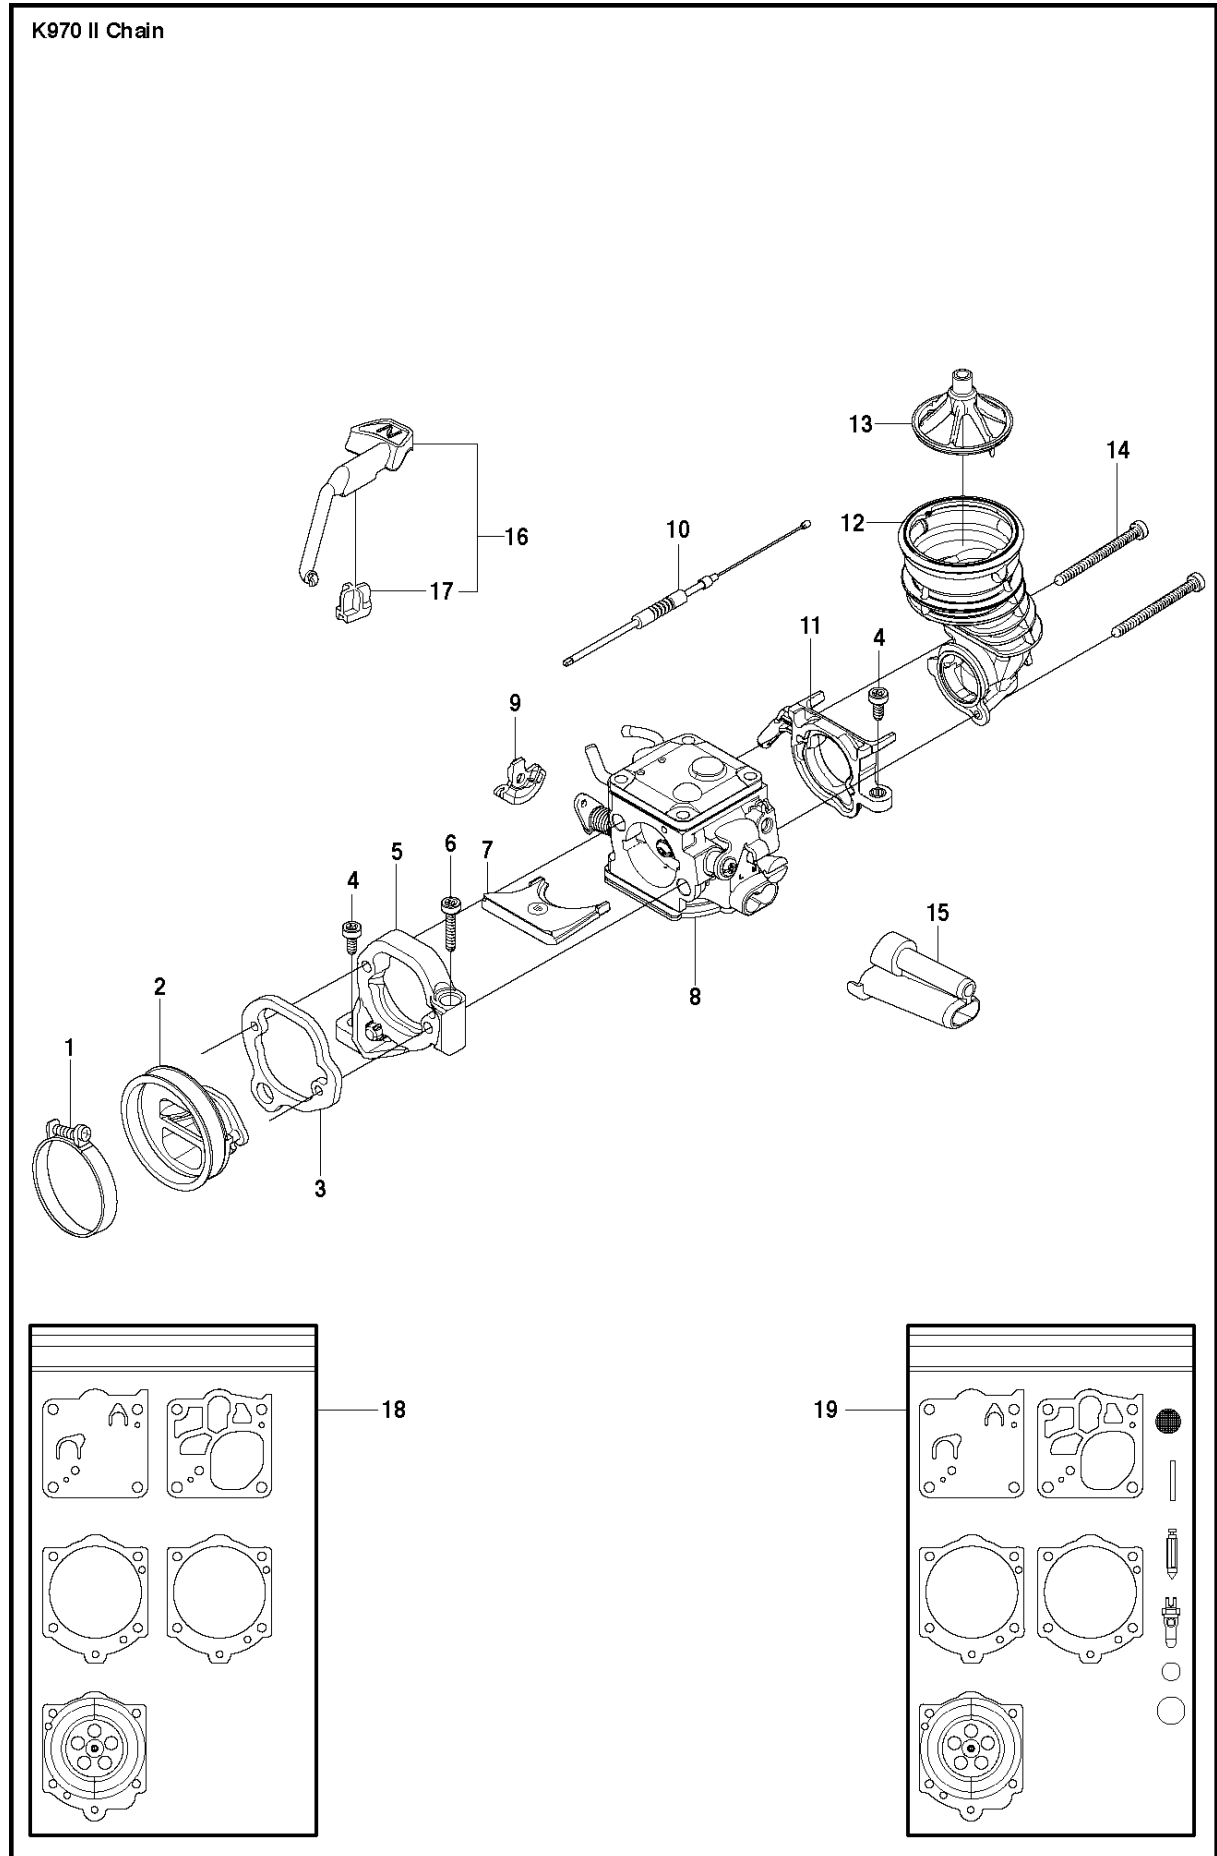

SPARE PARTS LIST

POWER CUTTERS

K970 II CHAIN, 2015-03

K970 II Chain

10 — **K970**
CHAIN

AIR FILTER COVER

K970 II CHAIN, 2015-03

Ref	Part No	Description	Remark	QTY KIT
1	503 21 53-56	SCREW ITXSCM		2
2	503 21 53-26	SCREW ITXSCM		2
3a	584 91 33-04	DECAL		1
3b	584 91 33-01	DECAL		1
3c	584 91 33-03	DECAL		1
4	587 00 51-02	FILTER COVER ASSY		1
5	510 24 41-04	AIR FILTER		1
6	586 35 64-02	CYLINDER COVER ASSY	Incl. 7	1
7	525 61 70-04	SEALING	L=1,2 M. Cut to fit	2
8	585 42 83-01	PLUG		1
9	503 21 53-30	SCREW ITXSCM		2
10	525 57 16-04	DECAL		1
11	729 52 89-71	SCREW CRPANT		2
12	576 43 14-01	COVER		1
13	578 06 53-01	SEALING		1

CARBURETOR

K970 II CHAIN, 2015-03

Ref	Part No	Description	Remark	QTY KIT
1	505 28 33-06	HOSE CLAMP		1
2	506 41 41-01	INLET PIPE		1
3	544 15 01-01	FLANGE		1
4	503 21 53-16	SCREW ITXSCM		2
5	544 11 39-01	CONSOLE		1
6	503 21 53-30	SCREW ITXSCM		1
7	506 41 42-01	PLATE		1
8	584 91 30-01	CARBURETTOR	Walbro RWJ-5	1
9	505 14 84-01	LEVER		1
10	576 49 04-01	THROTTLE CABLE ASSY		1
11	522 85 62-01	FLANGE INLET PIPE		1
12	521 92 67-01	INLET PIPE		1
13	510 24 39-01	FILTER		1
14	501 97 18-01	SCREW ITXSCM		2
15	586 06 21-01	CHISEL GUIDE		1
16	506 23 20-11	CHOKE	Incl. 17	1
17	506 27 25-01	WEAR PROTECTION		1
18	502 44 58-01	GASKET KIT	Walbro RWJ-5	1
19	502 44 59-02	REPAIR KIT	Walbro RWJ-5	1

CLUTCH

K970 II CHAIN, 2015-03

Ref	Part No	Description	Remark	QTY KIT
1	506 28 76-01	FJÄDERRING		1
2	506 33 44-01	SUPPORT CUP		1
3	506 33 42-01	RIM SPROCKET		1
4	506 34 09-11	GEAR WHEEL	Incl. 5	1
5	503 25 53-01	NEEDLE BEARING		1
6	506 28 75-02	CIRCLIP		2
7	740 44 07-00	O-RING		1
8	725 64 53-01	SCREW IHCSFM		1
9	506 35 44-02	WEAR PROTECTION		1
10	503 21 53-65	SCREW ITXSCM		1
11	577 30 84-01	PIPE		1
12	503 21 53-10	SCREW ITXSCM		1
13	506 32 95-05	BAR BRACKET	Incl. 14	1
14	506 40 13-01	BUSHING		1
15	506 33 38-02	CLUTCH ASSY	Incl. 16	1
16	503 14 51-01	CLUTCH SPRING		3
17	506 39 96-02	SHIELD		1
18	720 13 07-10	PARALLEL PIN		2