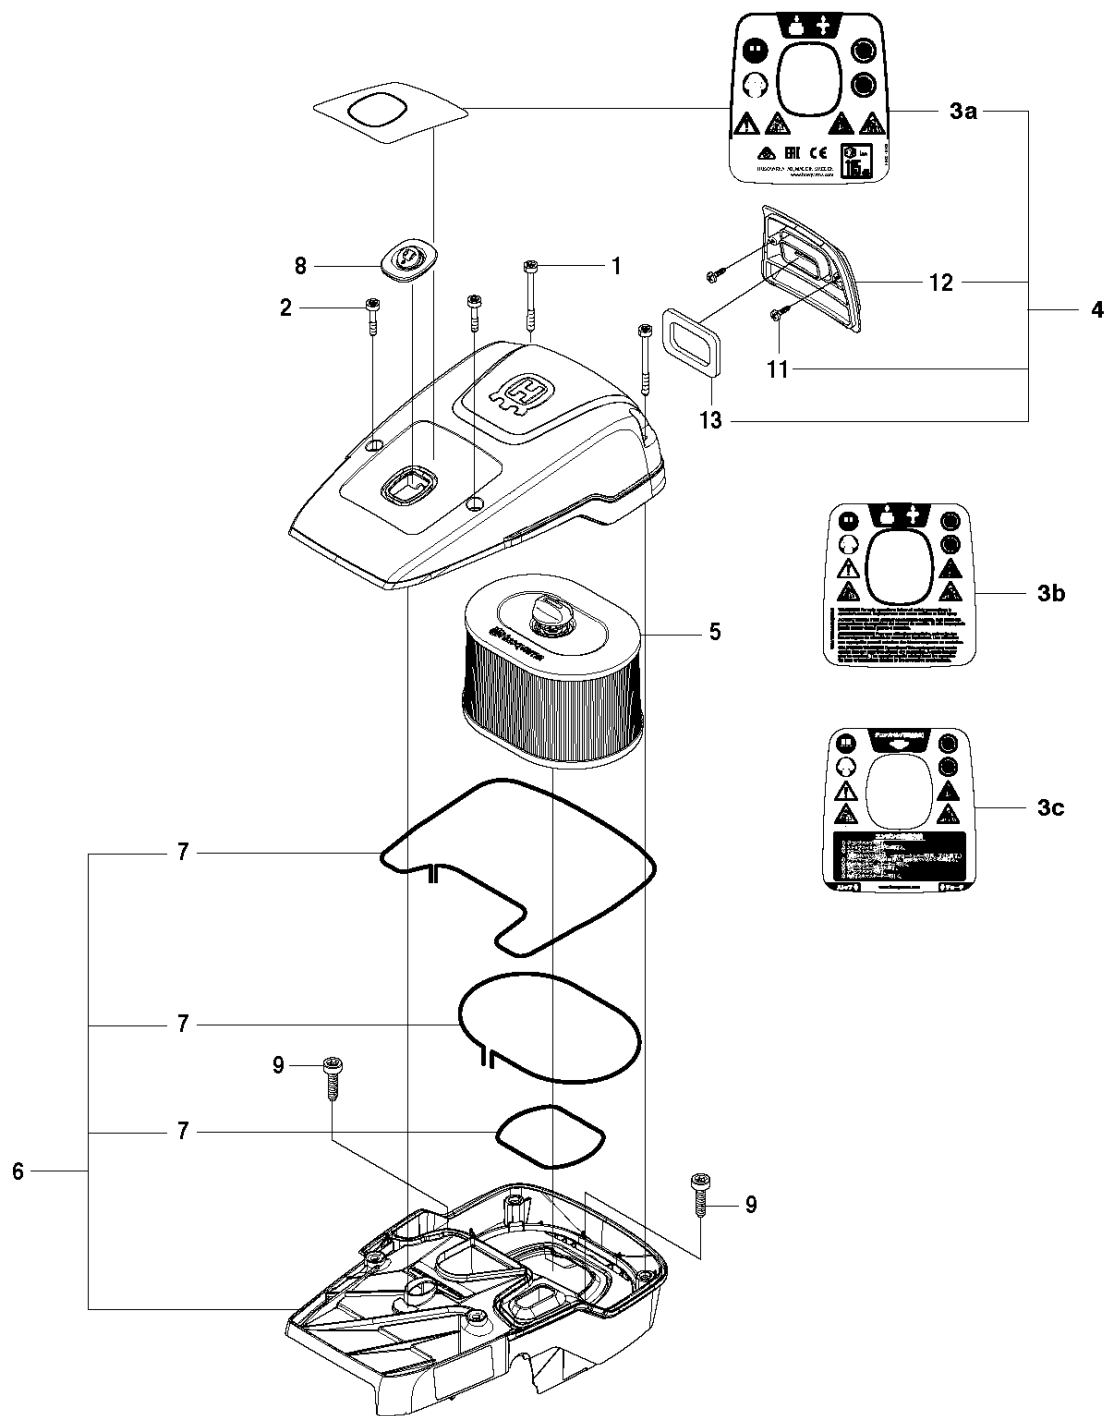

SPARE PARTS LIST

POWER CUTTERS

K970 II CHAIN, 2015-03

K970 II Chain

10 — **K970**
CHAIN

AIR FILTER COVER

K970 II CHAIN, 2015-03

Ref	Part No	Description	Remark	QTY KIT
1	503 21 53-56	SCREW ITXSCM		2
2	503 21 53-26	SCREW ITXSCM		2
3a	584 91 33-04	DECAL		1
3b	584 91 33-01	DECAL		1
3c	584 91 33-03	DECAL		1
4	587 00 51-02	FILTER COVER ASSY		1
5	510 24 41-04	AIR FILTER		1
6	586 35 64-02	CYLINDER COVER ASSY	Incl. 7	1
7	525 61 70-04	SEALING	L=1,2 M. Cut to fit	2
8	585 42 83-01	PLUG		1
9	503 21 53-30	SCREW ITXSCM		2
10	525 57 16-04	DECAL		1
11	729 52 89-71	SCREW CRPANT		2
12	576 43 14-01	COVER		1
13	578 06 53-01	SEALING		1

CARBURETOR

K970 II CHAIN, 2015-03

Ref	Part No	Description	Remark	QTY KIT
1	505 28 33-06	HOSE CLAMP		1
2	506 41 41-01	INLET PIPE		1
3	544 15 01-01	FLANGE		1
4	503 21 53-16	SCREW ITXSCM		2
5	544 11 39-01	CONSOLE		1
6	503 21 53-30	SCREW ITXSCM		1
7	506 41 42-01	PLATE		1
8	584 91 30-01	CARBURETTOR	Walbro RWJ-5	1
9	505 14 84-01	LEVER		1
10	576 49 04-01	THROTTLE CABLE ASSY		1
11	522 85 62-01	FLANGE INLET PIPE		1
12	521 92 67-01	INLET PIPE		1
13	510 24 39-01	FILTER		1
14	501 97 18-01	SCREW ITXSCM		2
15	586 06 21-01	CHISEL GUIDE		1
16	506 23 20-11	CHOKE	Incl. 17	1
17	506 27 25-01	WEAR PROTECTION		1
18	502 44 58-01	GASKET KIT	Walbro RWJ-5	1
19	502 44 59-02	REPAIR KIT	Walbro RWJ-5	1

CLUTCH COVER

K970 II CHAIN, 2015-03

Ref	Part No	Description	Remark	QTY KIT
1	506 33 25-05	CLUTCH COVER	Incl. 2, 3	1
2	544 87 23-01	LABEL		1
3	544 05 77-01	GUIDE PIN	Incl. 4	1
4	740 42 04-00	O-RING		2
5	506 34 10-04	LEVER	Incl. 7	1
6	506 39 88-01	ADJUSTING NUT		1
7	740 48 18-02	O-RING		1
8	506 33 34-02	COVER		1
9	506 33 28-01	LOCKWASHER		1
10	723 53 27-51	SCREW SLCSFM		3
11	506 34 72-01	LEVER		1
12	506 33 35-01	HUB CAP		1
13	506 38 77-01	SCREW		1
14	506 33 32-01	PLATE		1
15	506 33 33-01	PAWL		1
16	506 35 94-03	SCREW	Incl. 13 - 15	1