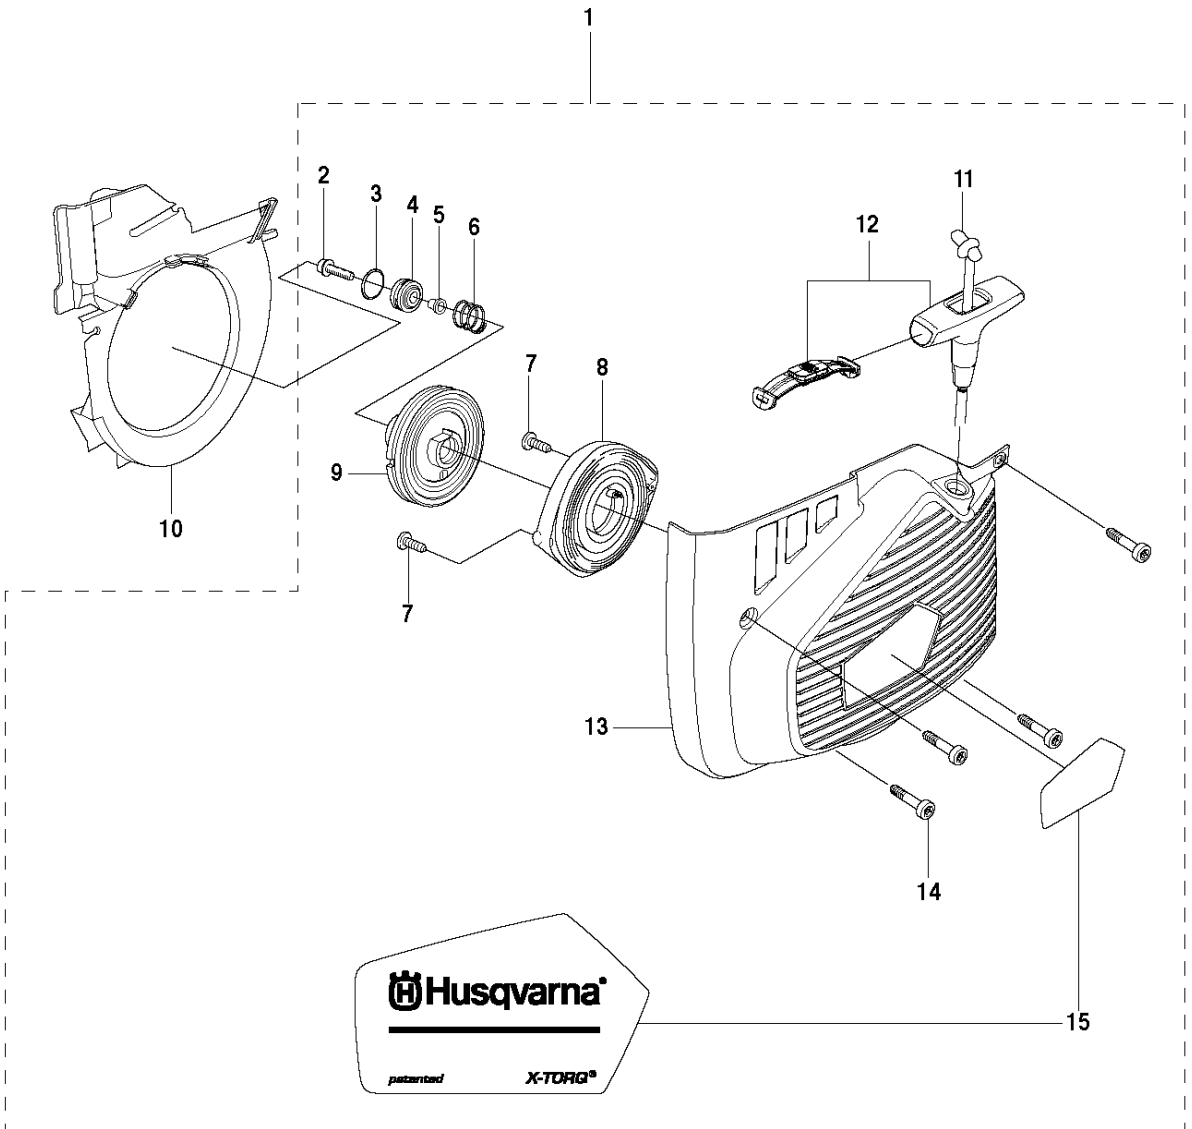

K970 II Chain

STARTER

K970 II CHAIN, 2015-03

Ref	Part No	Description	Remark	QTY KIT
1	574 50 73-07	STARTER ASSY	Incl. 2 - 9, 11 - 15	1
2	503 21 07-22	SCREW IH SCT		1
3	740 43 13-00	O-RING		1
4	506 25 14-01	GROMMET		1
5	506 26 31-01	SPACING SLEEVE		1
6	506 25 30-01	COMPRESSION SPRING		1
7	525 88 74-02	SCREW CITXPANT		2
8	506 25 89-01	RECOIL SPRING		1
9	506 25 81-02	STARTER PULLEY		1
10	544 28 75-02	AIR CONDUCTOR		1
11	506 33 56-15	STARTER CORD		1
11	506 33 56-50	STARTER CORD	50 m Coil	1
12	584 25 79-02	STARTER HANDLE ASSY		1
13	505 34 94-02	STARTER COVER		1
14	501 98 10-20	SCREW ITXSCM		4
15	525 57 11-01	DECAL		1