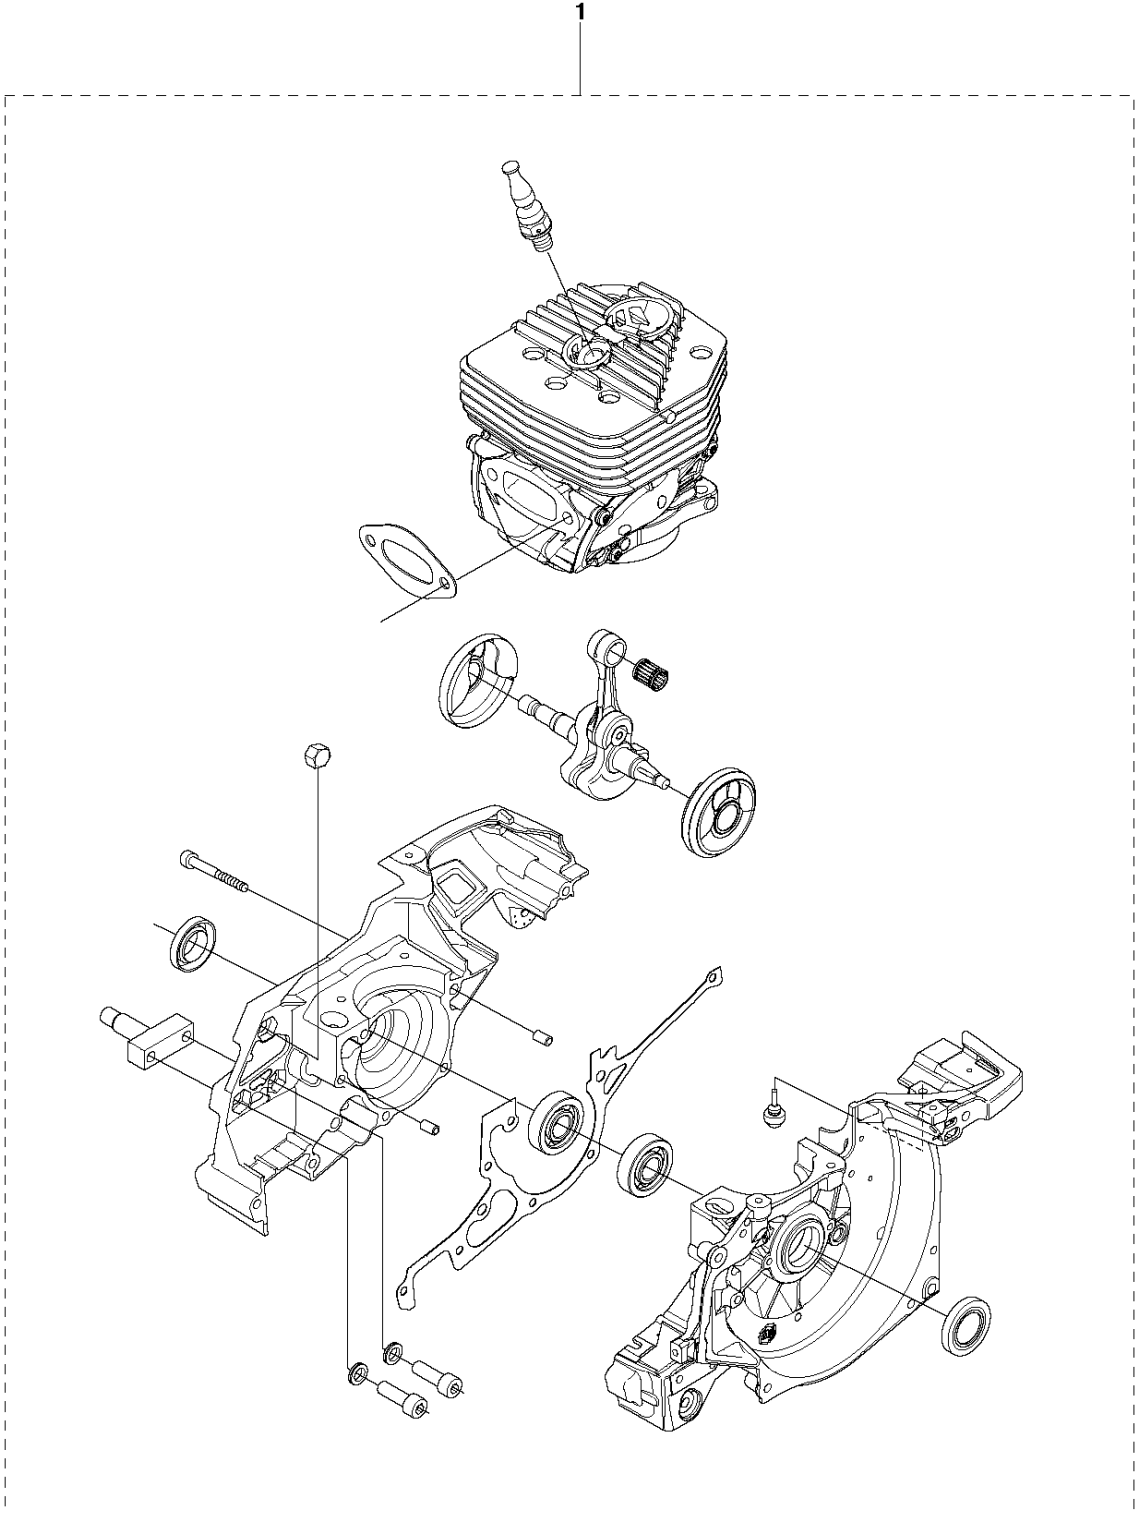

CYLINDER, PISTON & MUFFLER

K970 II CHAIN, 2015-03

Ref	Part No	Description	Remark	QTY KIT
1	544 21 84-40	SCREW ITXSCM		6
2	586 35 10-02	CYLINDER ASSY	Incl. 1, 9, 10, 13, 14	1
3	577 99 76-02	HEAT DEFLECTOR		1
4	506 37 81-01	GASKET		1
5	583 88 06-01	MUFFLER ASSY		1
6	503 21 53-25	SCREW ITXSCM		1
7	503 23 04-02	WASHER		1
8	584 91 22-01	DECOMPRESSION VALVE		1
9	579 34 00-01	GASKET	Paper gasket	1
10	506 41 32-02	PISTON	Incl. 11, 12	1
11	503 28 90-35	PISTON RING		2
12	737 44 13-00	CIRCLIP		2
13	503 25 61-01	NEEDLE BEARING		1
14	578 11 91-01	SLEEVE		4
15	544 22 98-06	GASKET KIT	Incl. 4, 9, 16-19	1
16	503 26 02-04	SEALING RING		1
17	506 41 39-04	GASKET		1
18	577 98 89-01	GASKET		1
19	576 49 94-01	GASKET	Metal gasket	1

K970 II Chain