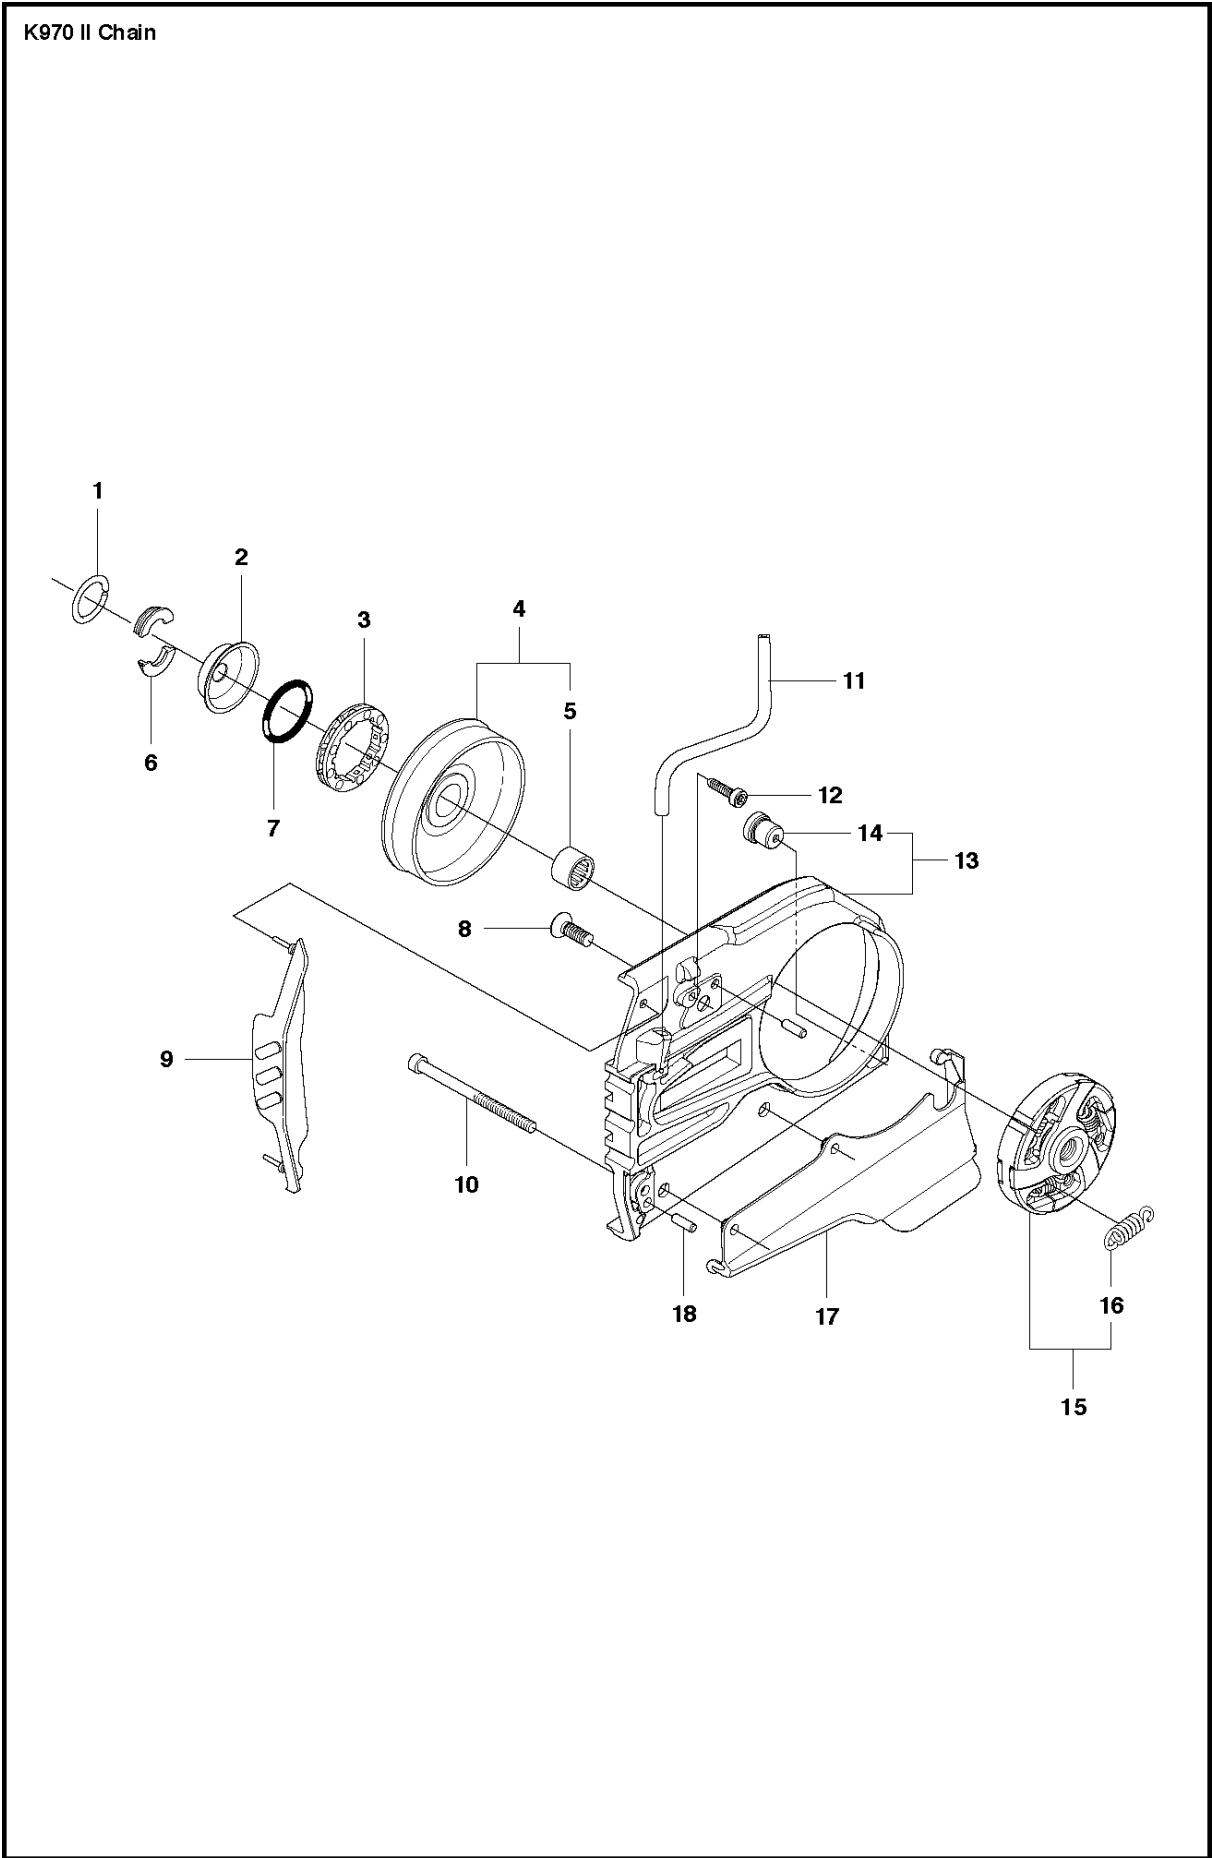

SPARE PARTS LIST

POWER CUTTERS

K970 II CHAIN, 2015-03

K970 II Chain

10 — **K970**
CHAIN

AIR FILTER COVER

K970 II CHAIN, 2015-03

Ref	Part No	Description	Remark	QTY KIT
1	503 21 53-56	SCREW ITXSCM		2
2	503 21 53-26	SCREW ITXSCM		2
3a	584 91 33-04	DECAL		1
3b	584 91 33-01	DECAL		1
3c	584 91 33-03	DECAL		1
4	587 00 51-02	FILTER COVER ASSY		1
5	510 24 41-04	AIR FILTER		1
6	586 35 64-02	CYLINDER COVER ASSY	Incl. 7	1
7	525 61 70-04	SEALING	L=1,2 M. Cut to fit	2
8	585 42 83-01	PLUG		1
9	503 21 53-30	SCREW ITXSCM		2
10	525 57 16-04	DECAL		1
11	729 52 89-71	SCREW CRPANT		2
12	576 43 14-01	COVER		1
13	578 06 53-01	SEALING		1

CARBURETOR

K970 II CHAIN, 2015-03

Ref	Part No	Description	Remark	QTY KIT
1	505 28 33-06	HOSE CLAMP		1
2	506 41 41-01	INLET PIPE		1
3	544 15 01-01	FLANGE		1
4	503 21 53-16	SCREW ITXSCM		2
5	544 11 39-01	CONSOLE		1
6	503 21 53-30	SCREW ITXSCM		1
7	506 41 42-01	PLATE		1
8	584 91 30-01	CARBURETTOR	Walbro RWJ-5	1
9	505 14 84-01	LEVER		1
10	576 49 04-01	THROTTLE CABLE ASSY		1
11	522 85 62-01	FLANGE INLET PIPE		1
12	521 92 67-01	INLET PIPE		1
13	510 24 39-01	FILTER		1
14	501 97 18-01	SCREW ITXSCM		2
15	586 06 21-01	CHISEL GUIDE		1
16	506 23 20-11	CHOKE	Incl. 17	1
17	506 27 25-01	WEAR PROTECTION		1
18	502 44 58-01	GASKET KIT	Walbro RWJ-5	1
19	502 44 59-02	REPAIR KIT	Walbro RWJ-5	1

CLUTCH COVER

K970 II CHAIN, 2015-03

Ref	Part No	Description	Remark	QTY KIT
1	506 33 25-05	CLUTCH COVER	Incl. 2, 3	1
2	544 87 23-01	LABEL		1
3	544 05 77-01	GUIDE PIN	Incl. 4	1
4	740 42 04-00	O-RING		2
5	506 34 10-04	LEVER	Incl. 7	1
6	506 39 88-01	ADJUSTING NUT		1
7	740 48 18-02	O-RING		1
8	506 33 34-02	COVER		1
9	506 33 28-01	LOCKWASHER		1
10	723 53 27-51	SCREW SLCSFM		3
11	506 34 72-01	LEVER		1
12	506 33 35-01	HUB CAP		1
13	506 38 77-01	SCREW		1
14	506 33 32-01	PLATE		1
15	506 33 33-01	PAWL		1
16	506 35 94-03	SCREW	Incl. 13 - 15	1