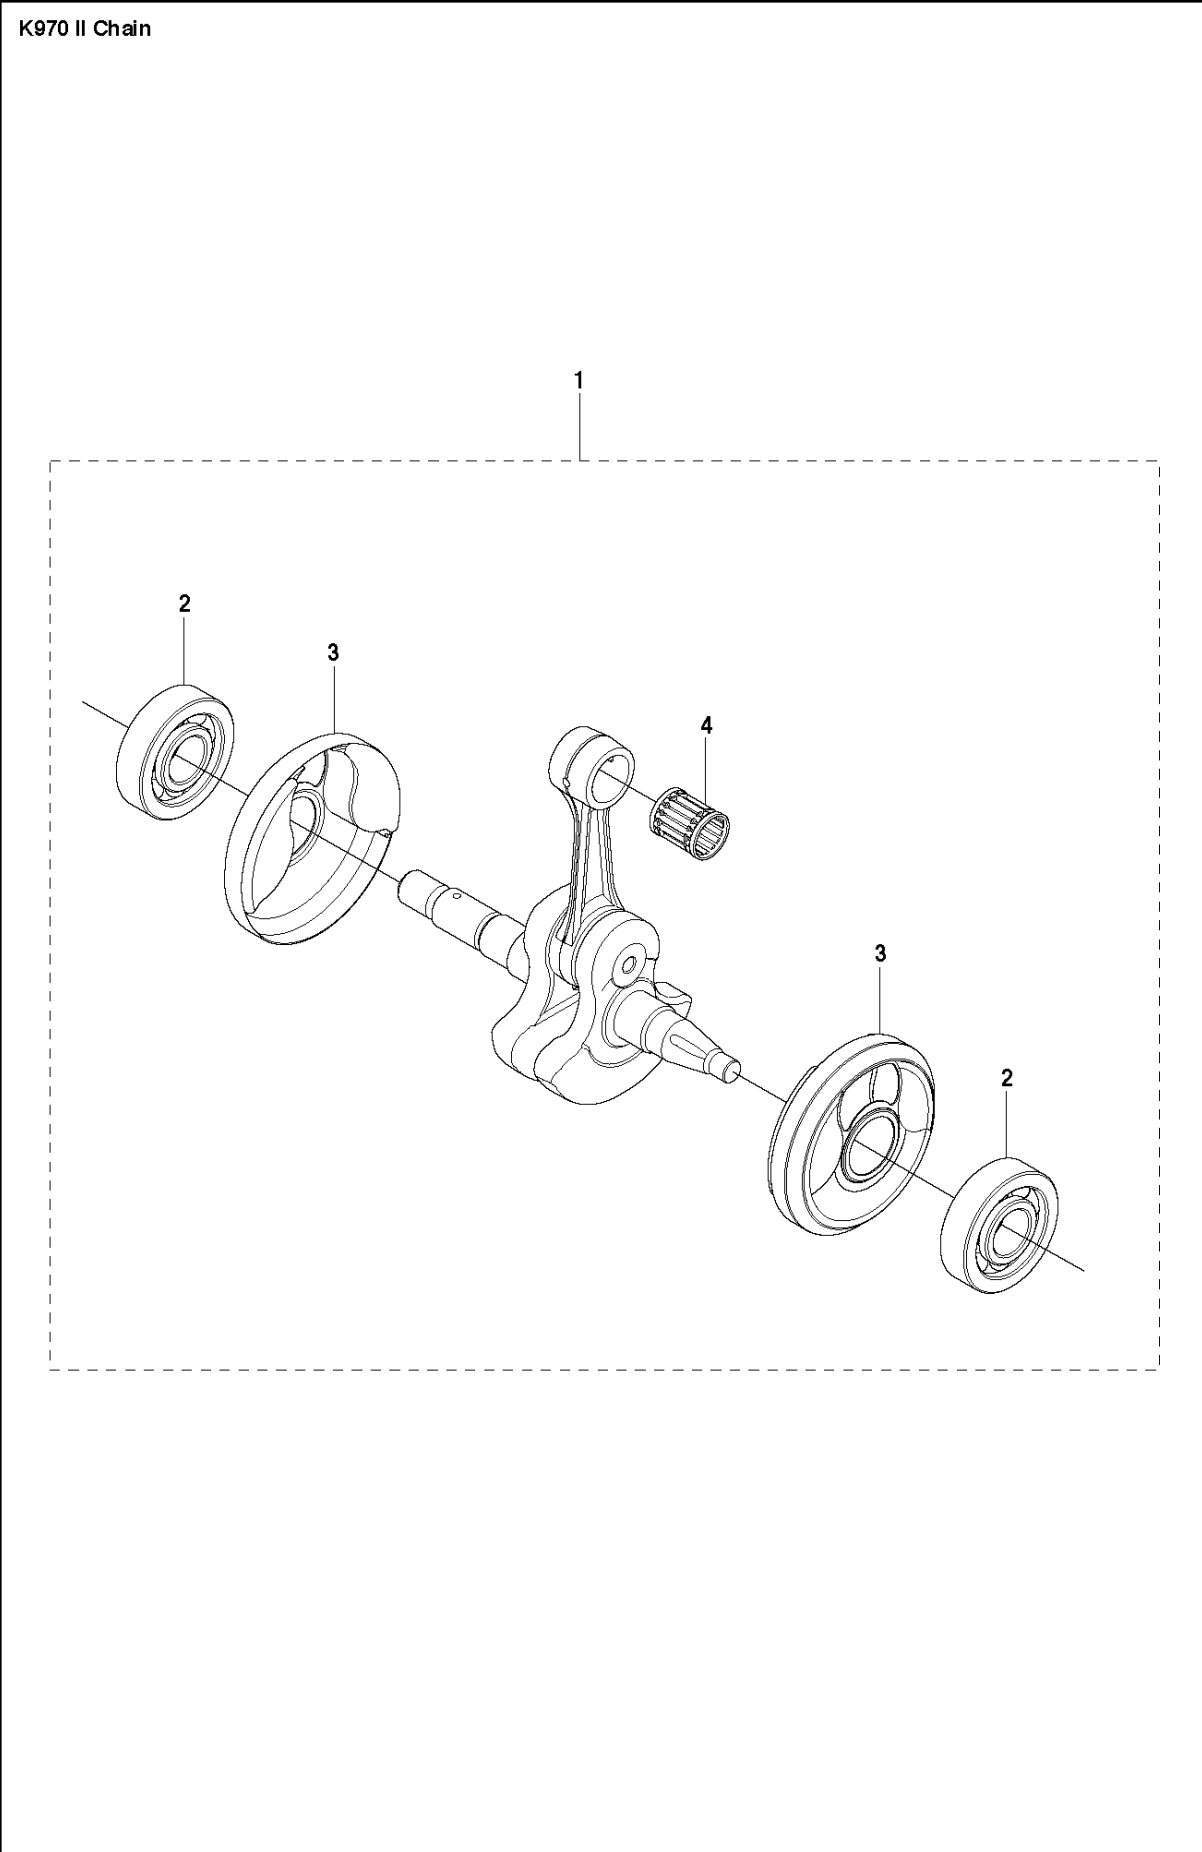

CRANKSHAFT

K970 II CHAIN, 2015-03

Ref	Part No	Description	Remark	QTY KIT
1	544 98 39-02	CRANKSHAFT ASSY	Incl. 2 - 4	1
2	503 25 00-02	BALL BEARING		2
3	506 41 44-01	CUP		2
4	503 25 61-01	NEEDLE BEARING		1