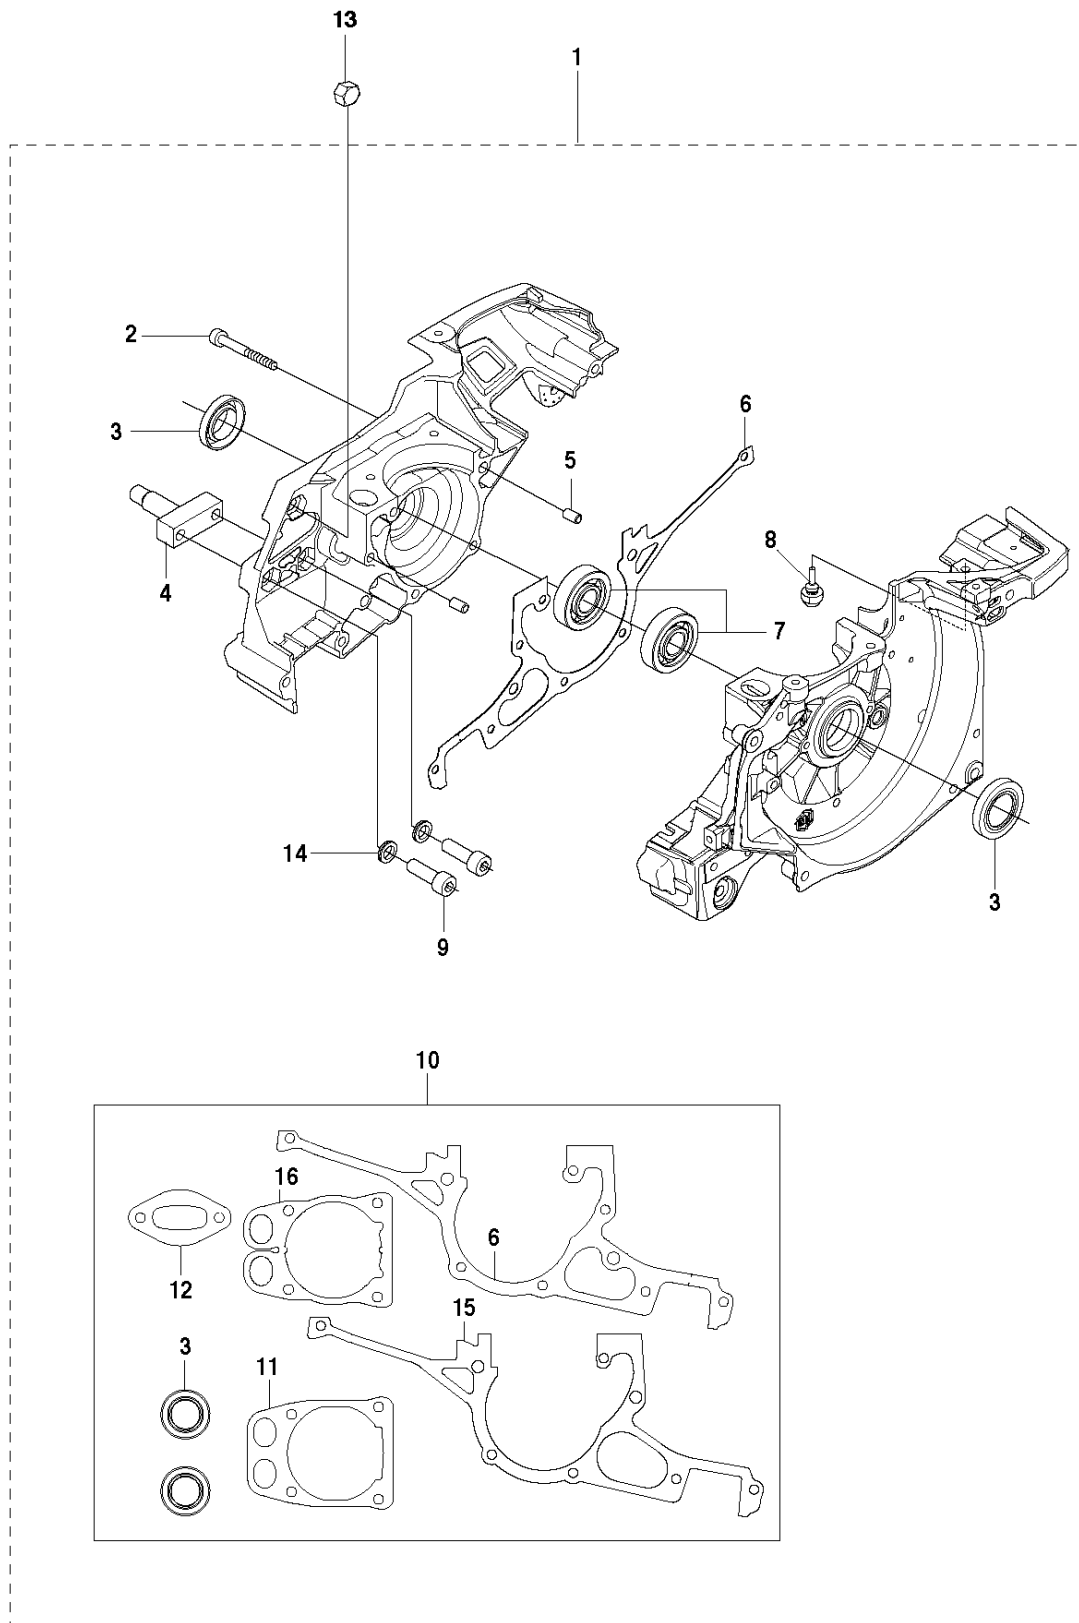

K970 II Chain

CRANKCASE

K970 II CHAIN, 2015-03

Ref	Part No	Description	Remark	QTY KIT
1	587 92 78-01	CRANKCASE ASSY	Incl. 2 - 10, 14	1
2	503 21 53-49	SCREW ITXSCM		7
3	503 26 02-04	SEALING RING		2
4	584 95 08-01	BAR BOLT		1
5	501 27 08-01	GUIDE BUSHING		2
6	577 98 89-01	GASKET		1
7	503 25 00-02	BALL BEARING		2
8	522 85 61-01	RUBBER BUSHING		1
9	725 54 53-01	SCREW IHSCM		2
10	544 22 98-06	GASKET KIT	Incl. 3 , 6, 11-12, 15-16	1
11	576 49 94-01	GASKET		1
12	506 37 81-01	GASKET		1
13	503 22 21-02	LOCK NUT		1
14	503 23 04-03	WASHER		2
15	506 41 39-04	GASKET		1
16	579 34 00-01	GASKET		1