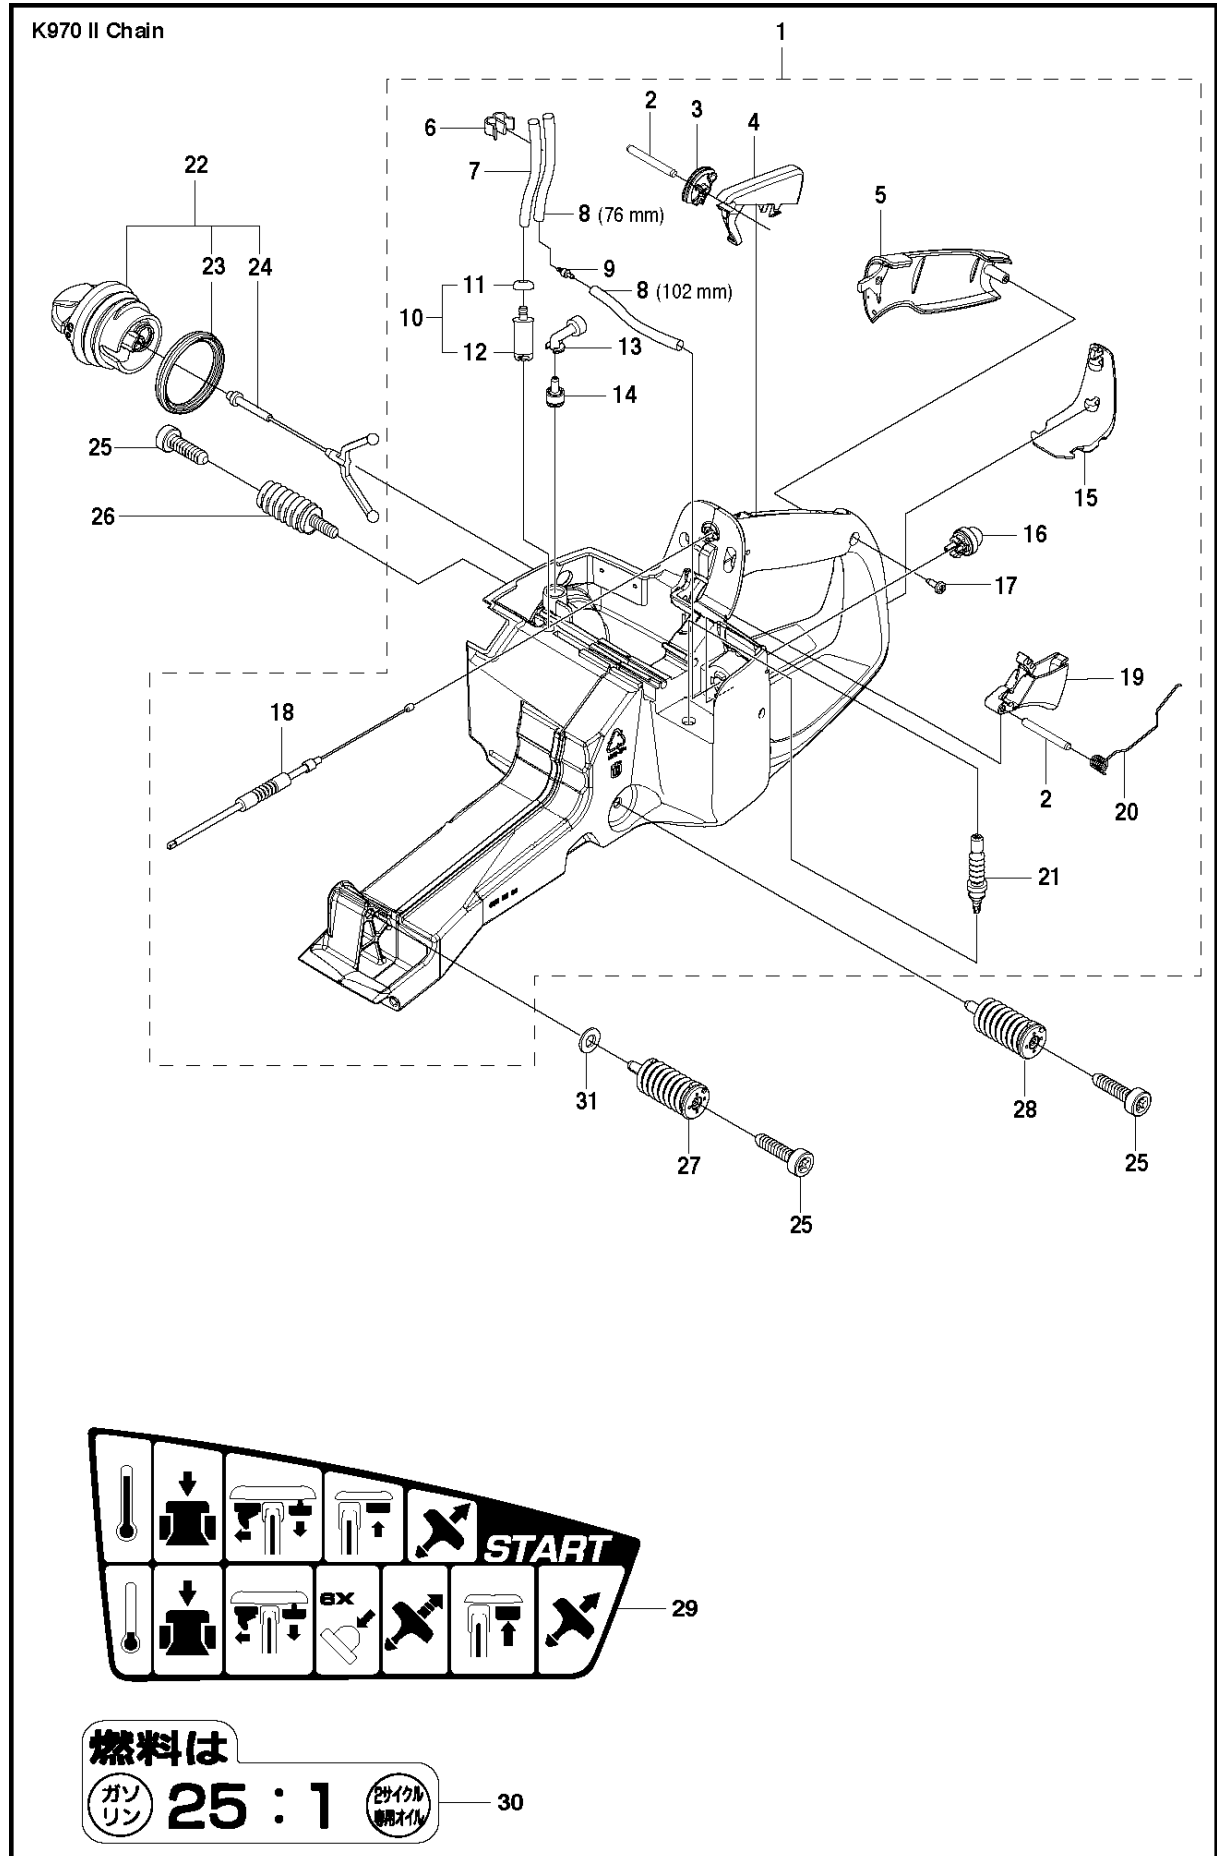

FUEL TANK

K970 II CHAIN, 2015-03

Ref	Part No	Description	Remark	QTY KIT	
1	581 92 21-05	FUEL TANK ASSY	Incl. 2-21	1	
2	720 12 40-20	PARALLEL PIN		2	1
3	537 20 85-01	CABLE LEVER		1	1
4	510 25 52-01	THROTTLE LOCKOUT		1	1
5	537 20 56-01	COVER		1	1
6	574 44 42-01	CLIP		1	1
7	581 75 62-02	FUEL HOSE		1	1
8	537 04 24-04	FUEL HOSE		1	1
9	575 52 65-01	CHECK VALVE		1	1
10	506 26 41-11	FUEL FILTER		1	1
11	506 27 11-01	HOSE CLAMP		1	1
12	506 26 41-01	FUEL FILTER		1	1
13	576 90 04-01	TANK VENT ASSY		1	1
14	537 35 95-01	TANK VENT ASSY		1	1
15	502 47 16-01	GROUND SUPPORT		1	1
16	540 05 49-02	AIR PURGE		1	1
17	525 88 74-02	SCREW CITXPANT		1	1
18	576 49 04-01	THROTTLE CABLE ASSY		1	1
19	502 47 18-01	THROTTLE CONTROL		1	1
20	537 20 98-01	SPRING		1	1
21	576 13 99-01	FUEL HOSE		1	1
22	522 62 00-01	TANK CAP ASSY		1	
23	506 29 21-01	GASKET		1	
24	503 57 89-01	HOLDER		1	
25	544 06 12-01	SCREW ITXSCM		3	
26	537 21 03-09	ANTIVIBRATION ELEMENT		1	
27	537 21 03-10	ANTIVIBRATION ELEMENT		1	
28	537 21 03-05	ANTIVIBRATION ELEMENT		1	
29	525 57 20-02	DECAL		1	
30	506 31 30-01	LABEL		1	
31	503 23 00-80	WASHER		1