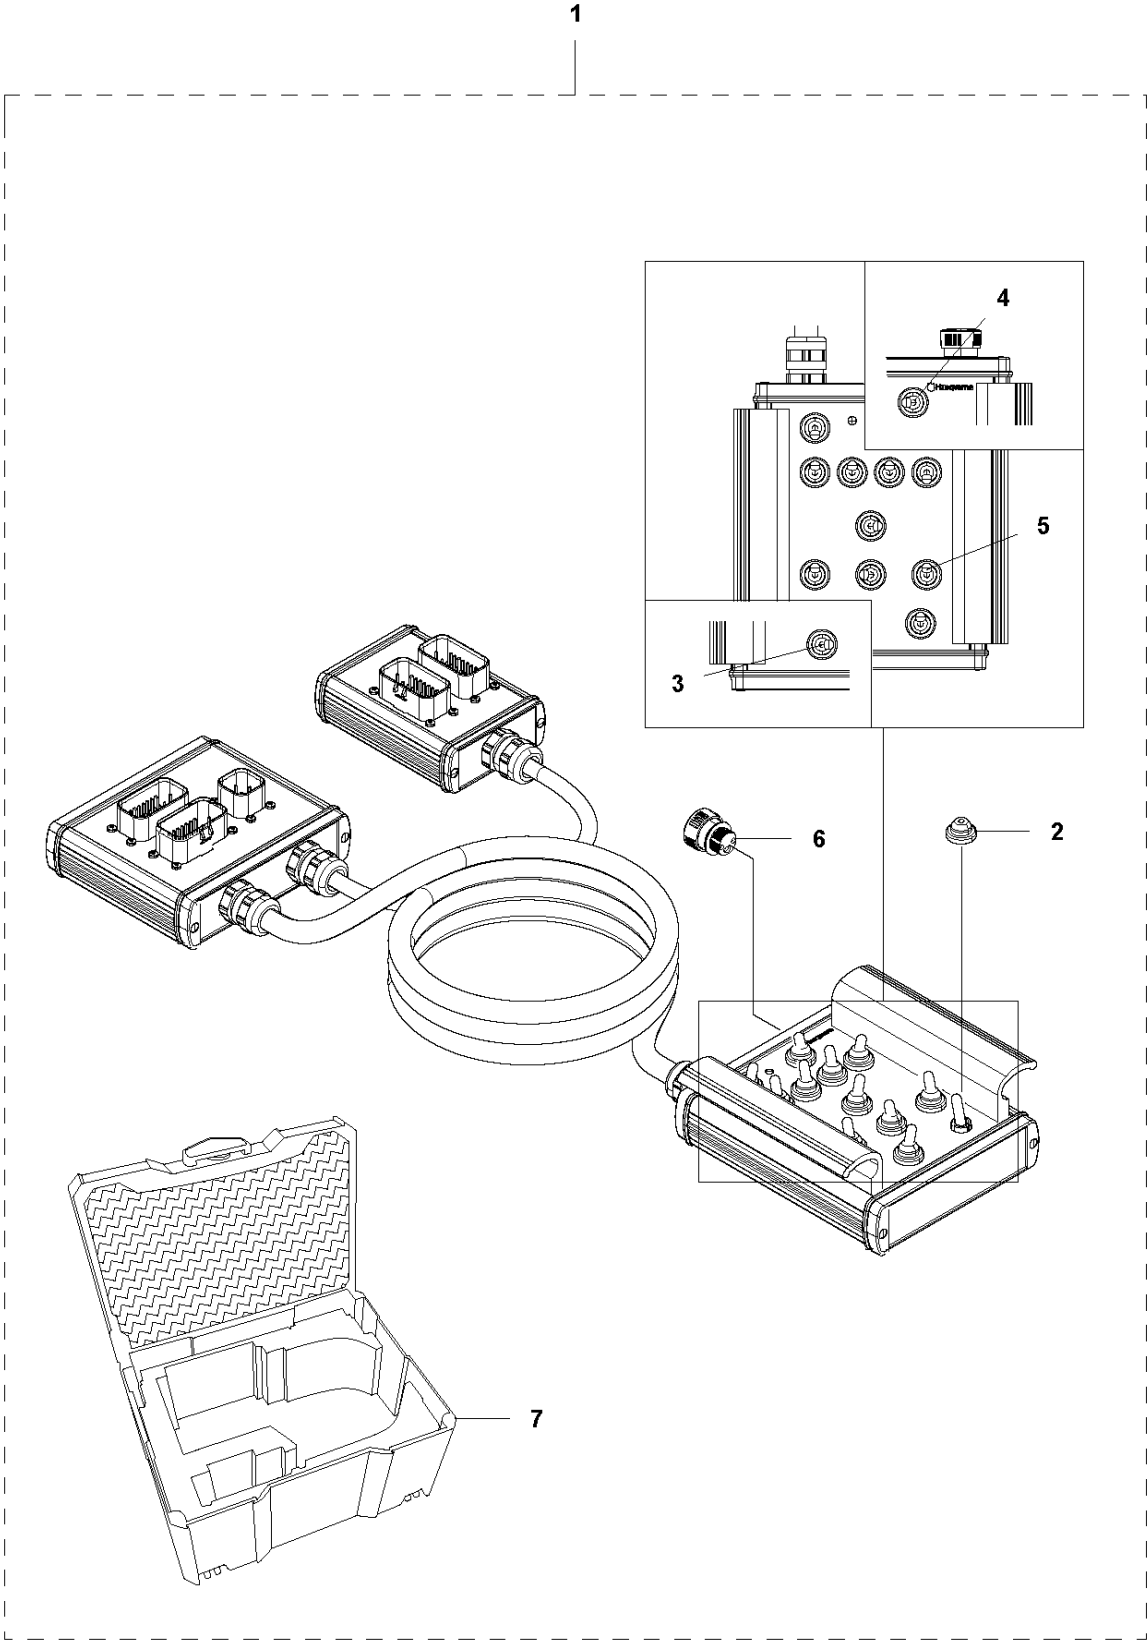

SPARE PARTS LIST

ACCESSORIES AND TOOLS

SERVICE CONTROLLER, 2015-01

A

PRODUCT COMPLETE

SERVICE CONTROLLER, 2015-01

Ref	Part No	Description	Remark	QTY	KIT
1	587 73 82-01	PACKING ASSY		1	
2	585 38 35-01	SEALING		12	1
3	587 08 45-01	SWITCH		1	1
4	587 08 44-01	SWITCH		1	1
5	587 36 03-01	SWITCH		10	1
6	585 38 18-01	STOP		1	1
7	587 72 67-01	CARRYING CASE		1	1