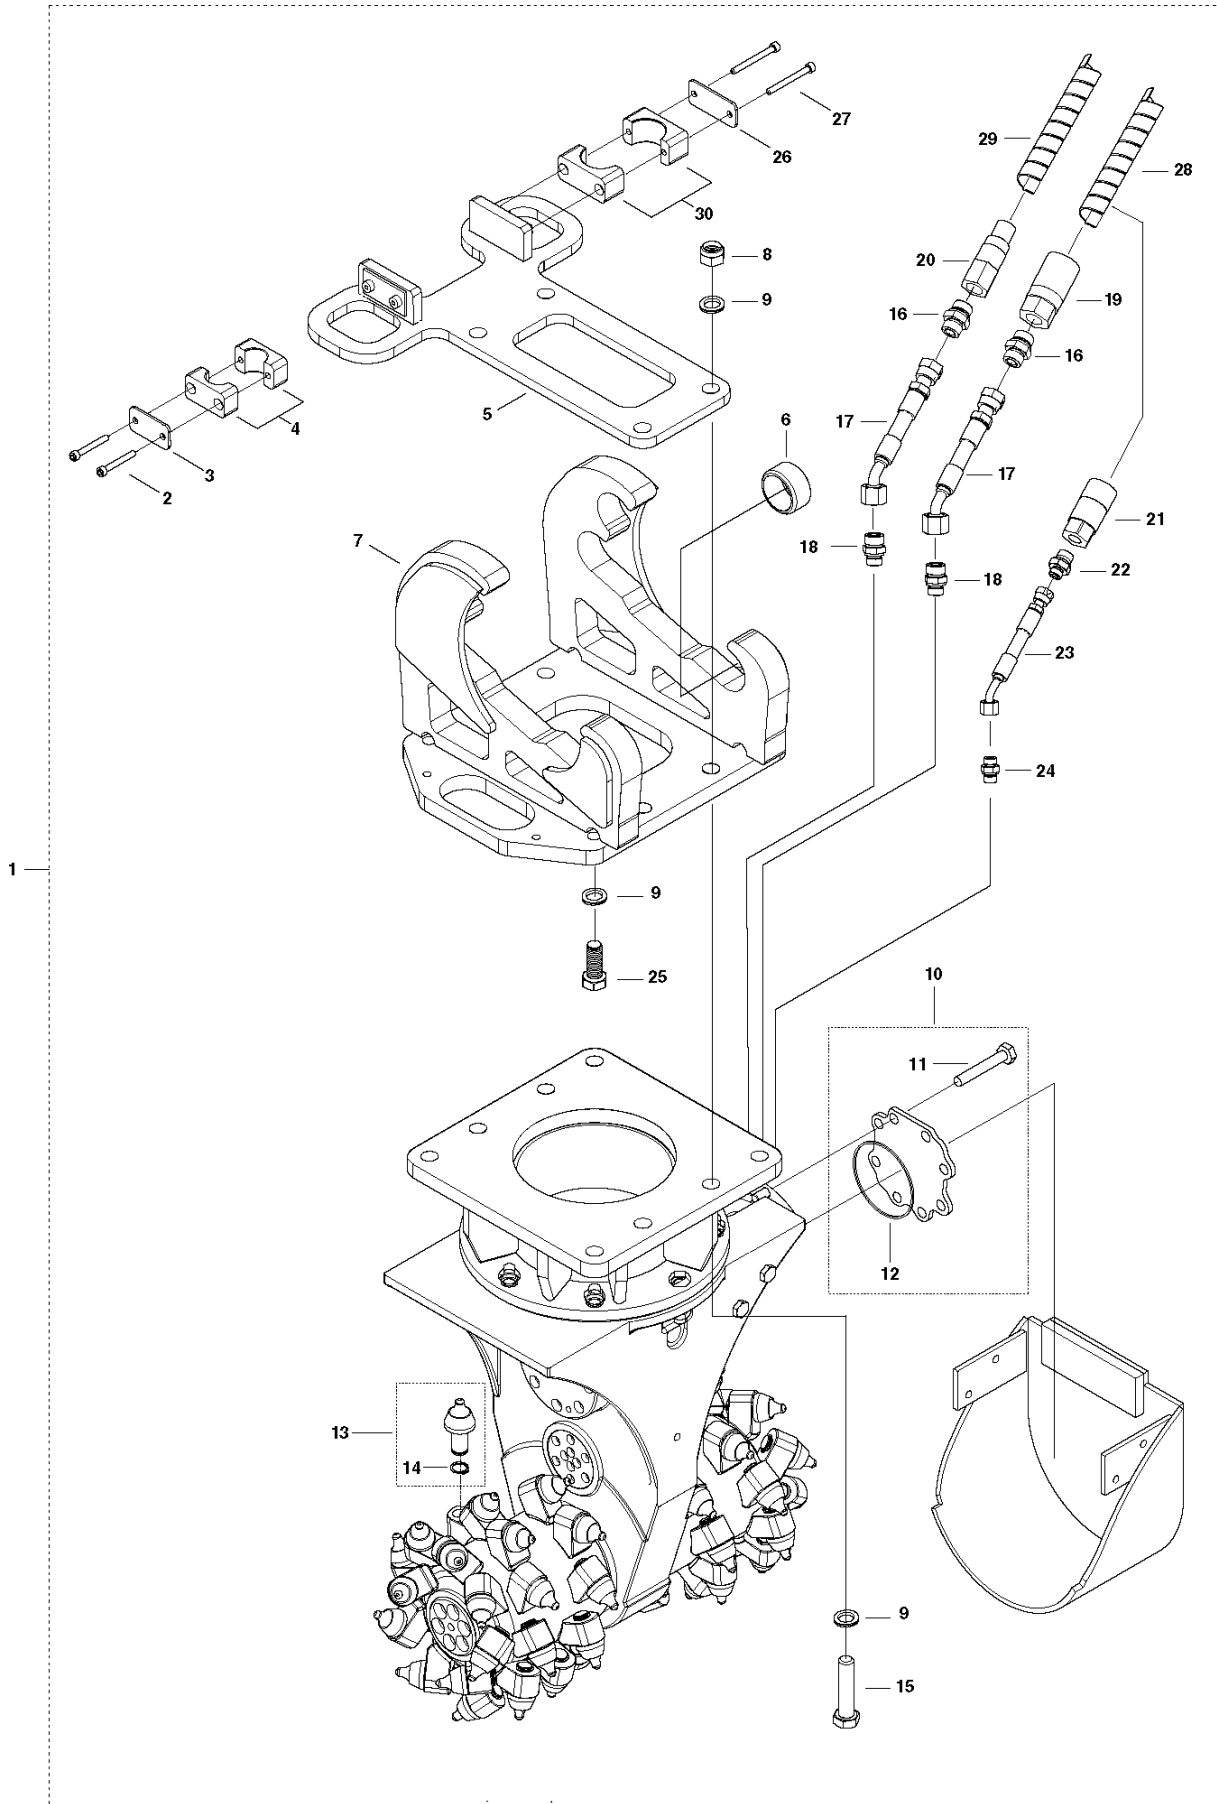

# SPARE PARTS LIST

ACCESSORIES AND TOOLS

DRUM CUTTER, 2017-02

Ref	Part No	Description	Remark	QTY	KIT
1	583 80 70-01	DRUM CUTTER		1	
2	725 53 79-01	SCREW IHSCM		2	
3	582 87 53-01	COVER PLATE		1	
4	582 87 20-01	HOSE CLAMP		1	
5	582 57 78-01	GUIDE PLATE		1	
6	586 96 17-01	SLEEVE		4	
7	588 61 14-01	ADAPTER PLATE	For DXR140	1	
7	588 61 19-01	ADAPTER PLATE	For DXR 2XX & 3XX	1	
8	522 66 97-01	LOCK NUT		4	
9	522 48 73-01	WASHER		4	
10	589 95 13-01	LOOSE PARTS KIT		1	
11	590 07 29-01	SCREW		8	10
12	590 07 00-01	O-RING		1	10
13	589 95 12-01	LOOSE PARTS KIT		1	
14	590 04 27-01	LOOSE PARTS KIT	40 pieces per box	1	13
15	522 80 89-01	SCREW EHHM		4	
16	589 01 66-01	ADAPTER		2	
17	585 48 32-03	HOSE ASSY		2	
18	589 01 64-01	ADAPTER		2	
19	510 26 81-01	QUICK COUPLING		1	
20	510 26 80-01	QUICK COUPLING		1	
21	574 24 38-01	QUICK COUPLING		1	
22	589 01 55-01	ADAPTER		1	
23	585 49 93-06	HOSE ASSY		1	
24	589 01 54-01	ADAPTER		1	
25	586 16 41-02	SCREW EHHM		4	
26	582 87 54-01	COVER PLATE		1	
27	725 53 82-01	SCREW IHSCM		2	
28	501 72 12-04	WEAR PROTECTION		1	
29	501 73 96-04	WEAR PROTECTION		1	
30	582 87 21-01	HOSE CLAMP		1	