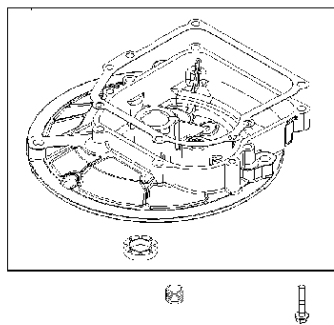

SPARE PARTS LIST

ENGINES & TRANSMISSIONS

BRIGGS & STRATTON ENGINES,
09T5022237H1, 2017-01

Carburetor & Air filter

BRIGGS & STRATTON ENGINES, 09T5022237H1, 2017-01

Ref	Part No	Description	Remark	QTY KIT
90	585 61 64-01	CARBURETTOR	795477	1
300	582 31 08-03	MUFFLER	692307	1
394	585 61 51-01	DIAPHRAGM	795083	1
535	585 61 49-01	AIR FILTER	698369	1
612	589 66 98-96	TUBE	496046S	1
957	585 61 52-01	CAP	497929S	1
976	582 31 08-54	PURGE	694394	1
N/A	589 66 98-16	AIR FILTER	Foam, Workshop package, 4216	6
N/A	589 66 98-11	PURGE	Workshop package, 4178	5
N/A	589 66 98-94	SERVICE KIT	Tune up kit, Workshop package, 992230	1

Cover

BRIGGS & STRATTON ENGINES, 09T5022237H1, 2017-01

Ref	Part No	Description	Remark	QTY KIT
333A	585 61 68-01	ARMATURE	591420	1
362	585 39 09-01	SPARK PLUG CAP	793351	1
635	582 31 35-85	SPARK PLUG CAP	66538S	1
851	584 96 04-01	SPARK PLUG CAP	493880S	1
851A	585 24 24-01	SPARK PLUG CAP	692424	1

Crankshaft

BRIGGS & STRATTON ENGINES, 09T5022237H1, 2017-01

Ref	Part No	Description	Remark	QTY KIT
16	589 66 98-75	CRANKSHAFT	796212	1
24	582 28 90-90	WOODRUFF KEY	222698S	1
25	585 61 66-01	PISTON	795691	1
29	585 61 67-01	CONNECTING ROD	699655	1
46	585 61 69-01	CAMSHAFT	691998	1
358	585 61 59-01	GASKET KIT	590777	1
1095	585 61 58-01	GASKET KIT	498526	1
N/A	589 66 98-12	KEY	Flywheel, Workshop package, 4181	10
N/A	589 66 98-07	KEY	Flywheel, Workshop package, 4144	50

BRIGGS & STRATTON ENGINES, 09T5022237H1, 2017-01

Ref	Part No	Description	Remark	QTY KIT
50	525 26 67-01	INLET PIPE ASSY	699644	1
337	582 31 23-71	SPARK PLUG CAP	796112S	1
362	585 39 09-01	SPARK PLUG CAP	793351	1
635	582 31 35-85	SPARK PLUG CAP	66538S	1