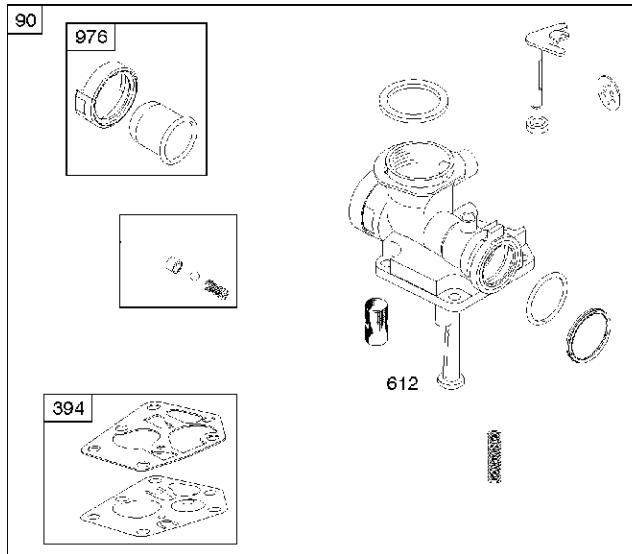

SPARE PARTS LIST

ENGINES & TRANSMISSIONS

BRIGGS & STRATTON ENGINES,
09T5022237H1, 2017-01

Carburetor & Air filter

BRIGGS & STRATTON ENGINES, 09T5022237H1, 2017-01

Ref	Part No	Description	Remark	QTY KIT
90	585 61 64-01	CARBURETTOR	795477	1
300	582 31 08-03	MUFFLER	692307	1
394	585 61 51-01	DIAPHRAGM	795083	1
535	585 61 49-01	AIR FILTER	698369	1
612	589 66 98-96	TUBE	496046S	1
957	585 61 52-01	CAP	497929S	1
976	582 31 08-54	PURGE	694394	1
N/A	589 66 98-16	AIR FILTER	Foam, Workshop package, 4216	6
N/A	589 66 98-11	PURGE	Workshop package, 4178	5
N/A	589 66 98-94	SERVICE KIT	Tune up kit, Workshop package, 992230	1

Cover

BRIGGS & STRATTON ENGINES, 09T5022237H1, 2017-01

Ref	Part No	Description	Remark	QTY KIT
333A	585 61 68-01	ARMATURE	591420	1
362	585 39 09-01	SPARK PLUG CAP	793351	1
635	582 31 35-85	SPARK PLUG CAP	66538S	1
851	584 96 04-01	SPARK PLUG CAP	493880S	1
851A	585 24 24-01	SPARK PLUG CAP	692424	1

Crankshaft

BRIGGS & STRATTON ENGINES, 09T5022237H1, 2017-01

Ref	Part No	Description	Remark	QTY KIT
16	589 66 98-75	CRANKSHAFT	796212	1
24	582 28 90-90	WOODRUFF KEY	222698S	1
25	585 61 66-01	PISTON	795691	1
29	585 61 67-01	CONNECTING ROD	699655	1
46	585 61 69-01	CAMSHAFT	691998	1
358	585 61 59-01	GASKET KIT	590777	1
1095	585 61 58-01	GASKET KIT	498526	1
N/A	589 66 98-12	KEY	Flywheel, Workshop package, 4181	10
N/A	589 66 98-07	KEY	Flywheel, Workshop package, 4144	50

BRIGGS & STRATTON ENGINES, 09T5022237H1, 2017-01

Ref	Part No	Description	Remark	QTY KIT
50	525 26 67-01	INLET PIPE ASSY	699644	1
337	582 31 23-71	SPARK PLUG CAP	796112S	1
362	585 39 09-01	SPARK PLUG CAP	793351	1
635	582 31 35-85	SPARK PLUG CAP	66538S	1