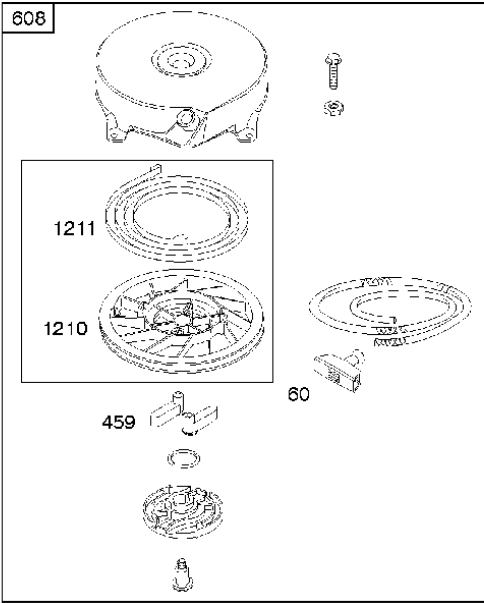

Crankshaft

BRIGGS & STRATTON ENGINES, 09T5022237H1, 2017-01

Ref	Part No	Description	Remark	QTY KIT
16	589 66 98-75	CRANKSHAFT	796212	1
24	582 28 90-90	WOODRUFF KEY	222698S	1
25	585 61 66-01	PISTON	795691	1
29	585 61 67-01	CONNECTING ROD	699655	1
46	585 61 69-01	CAMSHAFT	691998	1
358	585 61 59-01	GASKET KIT	590777	1
1095	585 61 58-01	GASKET KIT	498526	1
N/A	589 66 98-12	KEY	Flywheel, Workshop package, 4181	10
N/A	589 66 98-07	KEY	Flywheel, Workshop package, 4144	50

WARNING LABEL

REQUIRED when replacing parts with warning labels affixed.

WARNING LABEL

REQUIRED when replacing parts with warning labels affixed.

OPERATOR'S MANUAL

REPAIR MANUAL

EMISSIONS LABEL

Cylinder

BRIGGS & STRATTON ENGINES, 09T5022237H1, 2017-01

Ref	Part No	Description	Remark	QTY KIT
50	525 26 67-01	INLET PIPE ASSY	699644	1
337	582 31 23-71	SPARK PLUG CAP	796112S	1
362	585 39 09-01	SPARK PLUG CAP	793351	1
635	582 31 35-85	SPARK PLUG CAP	66538S	1

Starter

BRIGGS & STRATTON ENGINES, 09T5022237H1, 2017-01

Ref	Part No	Description	Remark	QTY KIT
60	585 61 53-01	GRIP	691915	1
459	582 31 05-24	GRIPPER	281505S	1
608	585 61 55-01	ROPE	499706	1
1210	585 61 54-01	PULLEY	499901	1
1211	585 61 54-01	PULLEY	499901	1
N/A	589 66 98-14	RATCHET	Workshop package, 4204	10