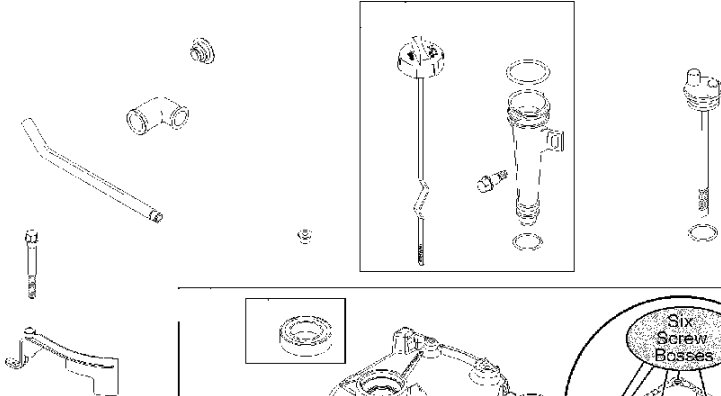

Crankshaft

BRIGGS & STRATTON ENGINES, 09T5022237H1, 2017-01

Ref	Part No	Description	Remark	QTY KIT
16	589 66 98-75	CRANKSHAFT	796212	1
24	582 28 90-90	WOODRUFF KEY	222698S	1
25	585 61 66-01	PISTON	795691	1
29	585 61 67-01	CONNECTING ROD	699655	1
46	585 61 69-01	CAMSHAFT	691998	1
358	585 61 59-01	GASKET KIT	590777	1
1095	585 61 58-01	GASKET KIT	498526	1
N/A	589 66 98-12	KEY	Flywheel, Workshop package, 4181	10
N/A	589 66 98-07	KEY	Flywheel, Workshop package, 4144	50

WARNING LABEL

REQUIRED when replacing parts with warning labels affixed.

WARNING LABEL

REQUIRED when replacing parts with warning labels affixed.

OPERATOR'S MANUAL

REPAIR MANUAL

EMISSIONS LABEL

Cylinder

BRIGGS & STRATTON ENGINES, 09T5022237H1, 2017-01

Ref	Part No	Description	Remark	QTY KIT
50	525 26 67-01	INLET PIPE ASSY	699644	1
337	582 31 23-71	SPARK PLUG CAP	796112S	1
362	585 39 09-01	SPARK PLUG CAP	793351	1
635	582 31 35-85	SPARK PLUG CAP	66538S	1

Starter

BRIGGS & STRATTON ENGINES, 09T5022237H1, 2017-01

Ref	Part No	Description	Remark	QTY KIT
60	585 61 53-01	GRIP	691915	1
459	582 31 05-24	GRIPPER	281505S	1
608	585 61 55-01	ROPE	499706	1
1210	585 61 54-01	PULLEY	499901	1
1211	585 61 54-01	PULLEY	499901	1
N/A	589 66 98-14	RATCHET	Workshop package, 4204	10