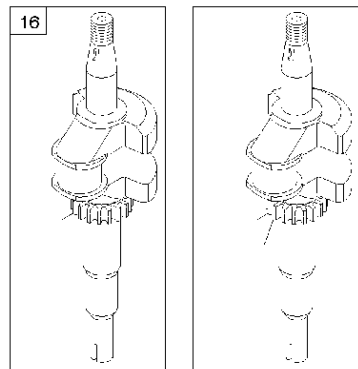

SPARE PARTS LIST

ENGINES & TRANSMISSIONS

BRIGGS & STRATTON ENGINES,
09T5022237H1, 2017-01

Carburetor & Air filter

BRIGGS & STRATTON ENGINES, 09T5022237H1, 2017-01

Ref	Part No	Description	Remark	QTY KIT
90	585 61 64-01	CARBURETTOR	795477	1
300	582 31 08-03	MUFFLER	692307	1
394	585 61 51-01	DIAPHRAGM	795083	1
535	585 61 49-01	AIR FILTER	698369	1
612	589 66 98-96	TUBE	496046S	1
957	585 61 52-01	CAP	497929S	1
976	582 31 08-54	PURGE	694394	1
N/A	589 66 98-16	AIR FILTER	Foam, Workshop package, 4216	6
N/A	589 66 98-11	PURGE	Workshop package, 4178	5
N/A	589 66 98-94	SERVICE KIT	Tune up kit, Workshop package, 992230	1

Cover

BRIGGS & STRATTON ENGINES, 09T5022237H1, 2017-01

Ref	Part No	Description	Remark	QTY KIT
333A	585 61 68-01	ARMATURE	591420	1
362	585 39 09-01	SPARK PLUG CAP	793351	1
635	582 31 35-85	SPARK PLUG CAP	66538S	1
851	584 96 04-01	SPARK PLUG CAP	493880S	1
851A	585 24 24-01	SPARK PLUG CAP	692424	1

Crankshaft

BRIGGS & STRATTON ENGINES, 09T5022237H1, 2017-01

Ref	Part No	Description	Remark	QTY KIT
16	589 66 98-75	CRANKSHAFT	796212	1
24	582 28 90-90	WOODRUFF KEY	222698S	1
25	585 61 66-01	PISTON	795691	1
29	585 61 67-01	CONNECTING ROD	699655	1
46	585 61 69-01	CAMSHAFT	691998	1
358	585 61 59-01	GASKET KIT	590777	1
1095	585 61 58-01	GASKET KIT	498526	1
N/A	589 66 98-12	KEY	Flywheel, Workshop package, 4181	10
N/A	589 66 98-07	KEY	Flywheel, Workshop package, 4144	50

BRIGGS & STRATTON ENGINES, 09T5022237H1, 2017-01

Ref	Part No	Description	Remark	QTY KIT
50	525 26 67-01	INLET PIPE ASSY	699644	1
337	582 31 23-71	SPARK PLUG CAP	796112S	1
362	585 39 09-01	SPARK PLUG CAP	793351	1
635	582 31 35-85	SPARK PLUG CAP	66538S	1