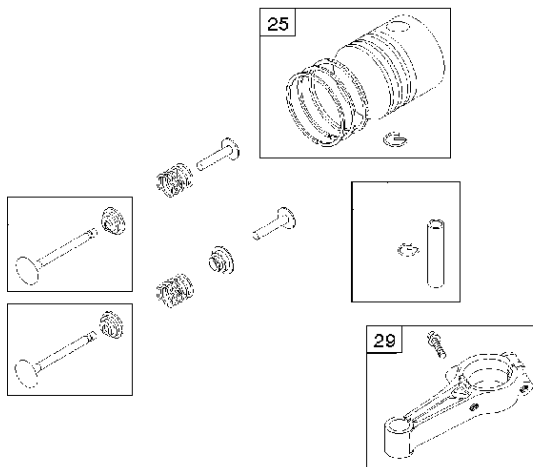

SPARE PARTS LIST

ENGINES & TRANSMISSIONS

BRIGGS & STRATTON ENGINES,
09T5022237H1, 2017-01

Carburetor & Air filter

BRIGGS & STRATTON ENGINES, 09T5022237H1, 2017-01

Ref	Part No	Description	Remark	QTY KIT
90	585 61 64-01	CARBURETTOR	795477	1
300	582 31 08-03	MUFFLER	692307	1
394	585 61 51-01	DIAPHRAGM	795083	1
535	585 61 49-01	AIR FILTER	698369	1
612	589 66 98-96	TUBE	496046S	1
957	585 61 52-01	CAP	497929S	1
976	582 31 08-54	PURGE	694394	1
N/A	589 66 98-16	AIR FILTER	Foam, Workshop package, 4216	6
N/A	589 66 98-11	PURGE	Workshop package, 4178	5
N/A	589 66 98-94	SERVICE KIT	Tune up kit, Workshop package, 992230	1

Cover

BRIGGS & STRATTON ENGINES, 09T5022237H1, 2017-01

Ref	Part No	Description	Remark	QTY KIT
333A	585 61 68-01	ARMATURE	591420	1
362	585 39 09-01	SPARK PLUG CAP	793351	1
635	582 31 35-85	SPARK PLUG CAP	66538S	1
851	584 96 04-01	SPARK PLUG CAP	493880S	1
851A	585 24 24-01	SPARK PLUG CAP	692424	1

Crankshaft

BRIGGS & STRATTON ENGINES, 09T5022237H1, 2017-01

Ref	Part No	Description	Remark	QTY KIT
16	589 66 98-75	CRANKSHAFT	796212	1
24	582 28 90-90	WOODRUFF KEY	222698S	1
25	585 61 66-01	PISTON	795691	1
29	585 61 67-01	CONNECTING ROD	699655	1
46	585 61 69-01	CAMSHAFT	691998	1
358	585 61 59-01	GASKET KIT	590777	1
1095	585 61 58-01	GASKET KIT	498526	1
N/A	589 66 98-12	KEY	Flywheel, Workshop package, 4181	10
N/A	589 66 98-07	KEY	Flywheel, Workshop package, 4144	50

BRIGGS & STRATTON ENGINES, 09T5022237H1, 2017-01

Ref	Part No	Description	Remark	QTY KIT
50	525 26 67-01	INLET PIPE ASSY	699644	1
337	582 31 23-71	SPARK PLUG CAP	796112S	1
362	585 39 09-01	SPARK PLUG CAP	793351	1
635	582 31 35-85	SPARK PLUG CAP	66538S	1