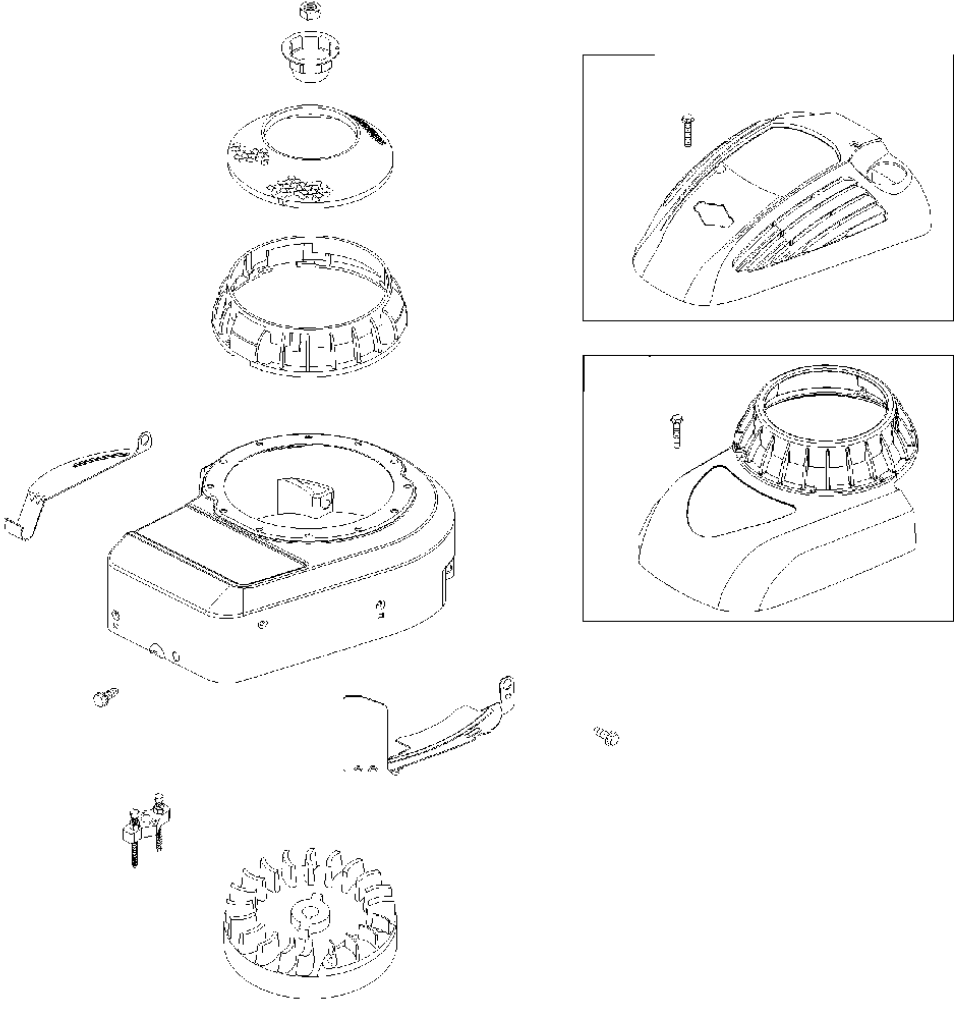

Crankshaft

BRIGGS & STRATTON ENGINES, 09T5022237H1, 2017-01

Ref	Part No	Description	Remark	QTY KIT
16	589 66 98-75	CRANKSHAFT	796212	1
24	582 28 90-90	WOODRUFF KEY	222698S	1
25	585 61 66-01	PISTON	795691	1
29	585 61 67-01	CONNECTING ROD	699655	1
46	585 61 69-01	CAMSHAFT	691998	1
358	585 61 59-01	GASKET KIT	590777	1
1095	585 61 58-01	GASKET KIT	498526	1
N/A	589 66 98-12	KEY	Flywheel, Workshop package, 4181	10
N/A	589 66 98-07	KEY	Flywheel, Workshop package, 4144	50

WARNING LABEL

REQUIRED when replacing parts with warning labels affixed.

WARNING LABEL

REQUIRED when replacing parts with warning labels affixed.

OPERATOR'S MANUAL

REPAIR MANUAL

EMISSIONS LABEL

Cylinder

BRIGGS & STRATTON ENGINES, 09T5022237H1, 2017-01

Ref	Part No	Description	Remark	QTY KIT
50	525 26 67-01	INLET PIPE ASSY	699644	1
337	582 31 23-71	SPARK PLUG CAP	796112S	1
362	585 39 09-01	SPARK PLUG CAP	793351	1
635	582 31 35-85	SPARK PLUG CAP	66538S	1

Starter

BRIGGS & STRATTON ENGINES, 09T5022237H1, 2017-01

Ref	Part No	Description	Remark	QTY KIT
60	585 61 53-01	GRIP	691915	1
459	582 31 05-24	GRIPPER	281505S	1
608	585 61 55-01	ROPE	499706	1
1210	585 61 54-01	PULLEY	499901	1
1211	585 61 54-01	PULLEY	499901	1
N/A	589 66 98-14	RATCHET	Workshop package, 4204	10