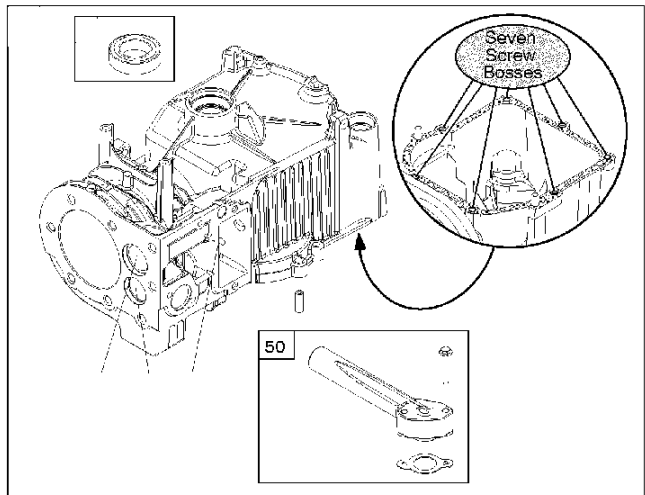

Crankshaft

BRIGGS & STRATTON ENGINES, 09T5022237H1, 2017-01

Ref	Part No	Description	Remark	QTY KIT
16	589 66 98-75	CRANKSHAFT	796212	1
24	582 28 90-90	WOODRUFF KEY	222698S	1
25	585 61 66-01	PISTON	795691	1
29	585 61 67-01	CONNECTING ROD	699655	1
46	585 61 69-01	CAMSHAFT	691998	1
358	585 61 59-01	GASKET KIT	590777	1
1095	585 61 58-01	GASKET KIT	498526	1
N/A	589 66 98-12	KEY	Flywheel, Workshop package, 4181	10
N/A	589 66 98-07	KEY	Flywheel, Workshop package, 4144	50

WARNING LABEL

REQUIRED when replacing parts with warning labels affixed.

WARNING LABEL

REQUIRED when replacing parts with warning labels affixed.

OPERATOR'S MANUAL

REPAIR MANUAL

EMISSIONS LABEL

Cylinder

BRIGGS & STRATTON ENGINES, 09T5022237H1, 2017-01

Ref	Part No	Description	Remark	QTY KIT
50	525 26 67-01	INLET PIPE ASSY	699644	1
337	582 31 23-71	SPARK PLUG CAP	796112S	1
362	585 39 09-01	SPARK PLUG CAP	793351	1
635	582 31 35-85	SPARK PLUG CAP	66538S	1

Starter

BRIGGS & STRATTON ENGINES, 09T5022237H1, 2017-01

Ref	Part No	Description	Remark	QTY KIT
60	585 61 53-01	GRIP	691915	1
459	582 31 05-24	GRIPPER	281505S	1
608	585 61 55-01	ROPE	499706	1
1210	585 61 54-01	PULLEY	499901	1
1211	585 61 54-01	PULLEY	499901	1
N/A	589 66 98-14	RATCHET	Workshop package, 4204	10