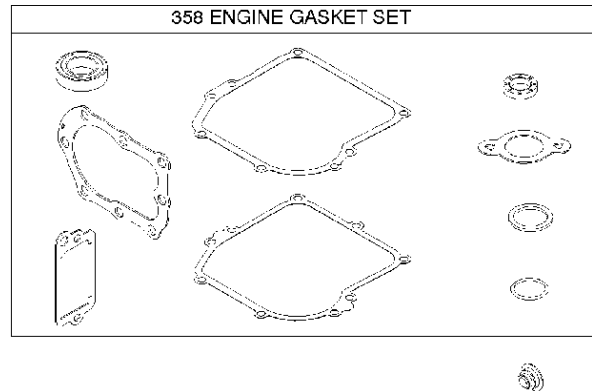

SPARE PARTS LIST

ENGINES & TRANSMISSIONS

BRIGGS & STRATTON ENGINES,
09T5022237H1, 2017-01

Carburetor & Air filter

BRIGGS & STRATTON ENGINES, 09T5022237H1, 2017-01

Ref	Part No	Description	Remark	QTY KIT
90	585 61 64-01	CARBURETTOR	795477	1
300	582 31 08-03	MUFFLER	692307	1
394	585 61 51-01	DIAPHRAGM	795083	1
535	585 61 49-01	AIR FILTER	698369	1
612	589 66 98-96	TUBE	496046S	1
957	585 61 52-01	CAP	497929S	1
976	582 31 08-54	PURGE	694394	1
N/A	589 66 98-16	AIR FILTER	Foam, Workshop package, 4216	6
N/A	589 66 98-11	PURGE	Workshop package, 4178	5
N/A	589 66 98-94	SERVICE KIT	Tune up kit, Workshop package, 992230	1

Cover

BRIGGS & STRATTON ENGINES, 09T5022237H1, 2017-01

Ref	Part No	Description	Remark	QTY KIT
333A	585 61 68-01	ARMATURE	591420	1
362	585 39 09-01	SPARK PLUG CAP	793351	1
635	582 31 35-85	SPARK PLUG CAP	66538S	1
851	584 96 04-01	SPARK PLUG CAP	493880S	1
851A	585 24 24-01	SPARK PLUG CAP	692424	1

Crankshaft

BRIGGS & STRATTON ENGINES, 09T5022237H1, 2017-01

Ref	Part No	Description	Remark	QTY KIT
16	589 66 98-75	CRANKSHAFT	796212	1
24	582 28 90-90	WOODRUFF KEY	222698S	1
25	585 61 66-01	PISTON	795691	1
29	585 61 67-01	CONNECTING ROD	699655	1
46	585 61 69-01	CAMSHAFT	691998	1
358	585 61 59-01	GASKET KIT	590777	1
1095	585 61 58-01	GASKET KIT	498526	1
N/A	589 66 98-12	KEY	Flywheel, Workshop package, 4181	10
N/A	589 66 98-07	KEY	Flywheel, Workshop package, 4144	50