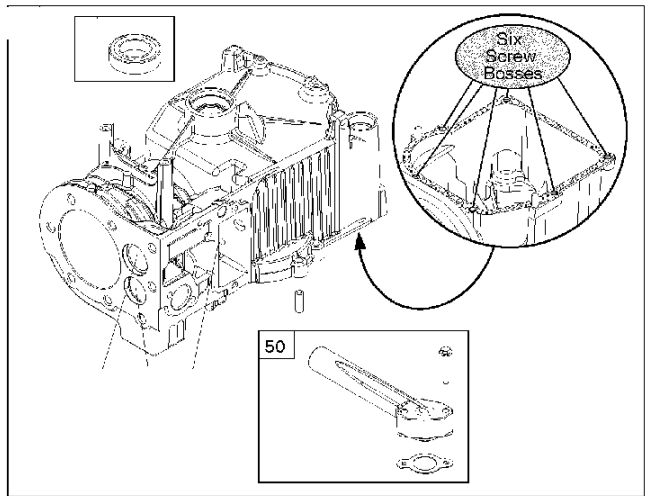

Crankshaft

BRIGGS & STRATTON ENGINES, 09T5022237H1, 2017-01

Ref	Part No	Description	Remark	QTY KIT
16	589 66 98-75	CRANKSHAFT	796212	1
24	582 28 90-90	WOODRUFF KEY	222698S	1
25	585 61 66-01	PISTON	795691	1
29	585 61 67-01	CONNECTING ROD	699655	1
46	585 61 69-01	CAMSHAFT	691998	1
358	585 61 59-01	GASKET KIT	590777	1
1095	585 61 58-01	GASKET KIT	498526	1
N/A	589 66 98-12	KEY	Flywheel, Workshop package, 4181	10
N/A	589 66 98-07	KEY	Flywheel, Workshop package, 4144	50

WARNING LABEL

REQUIRED when replacing parts with warning labels affixed.

WARNING LABEL

REQUIRED when replacing parts with warning labels affixed.

OPERATOR'S MANUAL

REPAIR MANUAL

EMISSIONS LABEL

Cylinder

BRIGGS & STRATTON ENGINES, 09T5022237H1, 2017-01

Ref	Part No	Description	Remark	QTY KIT
50	525 26 67-01	INLET PIPE ASSY	699644	1
337	582 31 23-71	SPARK PLUG CAP	796112S	1
362	585 39 09-01	SPARK PLUG CAP	793351	1
635	582 31 35-85	SPARK PLUG CAP	66538S	1

Starter

BRIGGS & STRATTON ENGINES, 09T5022237H1, 2017-01

Ref	Part No	Description	Remark	QTY KIT
60	585 61 53-01	GRIP	691915	1
459	582 31 05-24	GRIPPER	281505S	1
608	585 61 55-01	ROPE	499706	1
1210	585 61 54-01	PULLEY	499901	1
1211	585 61 54-01	PULLEY	499901	1
N/A	589 66 98-14	RATCHET	Workshop package, 4204	10