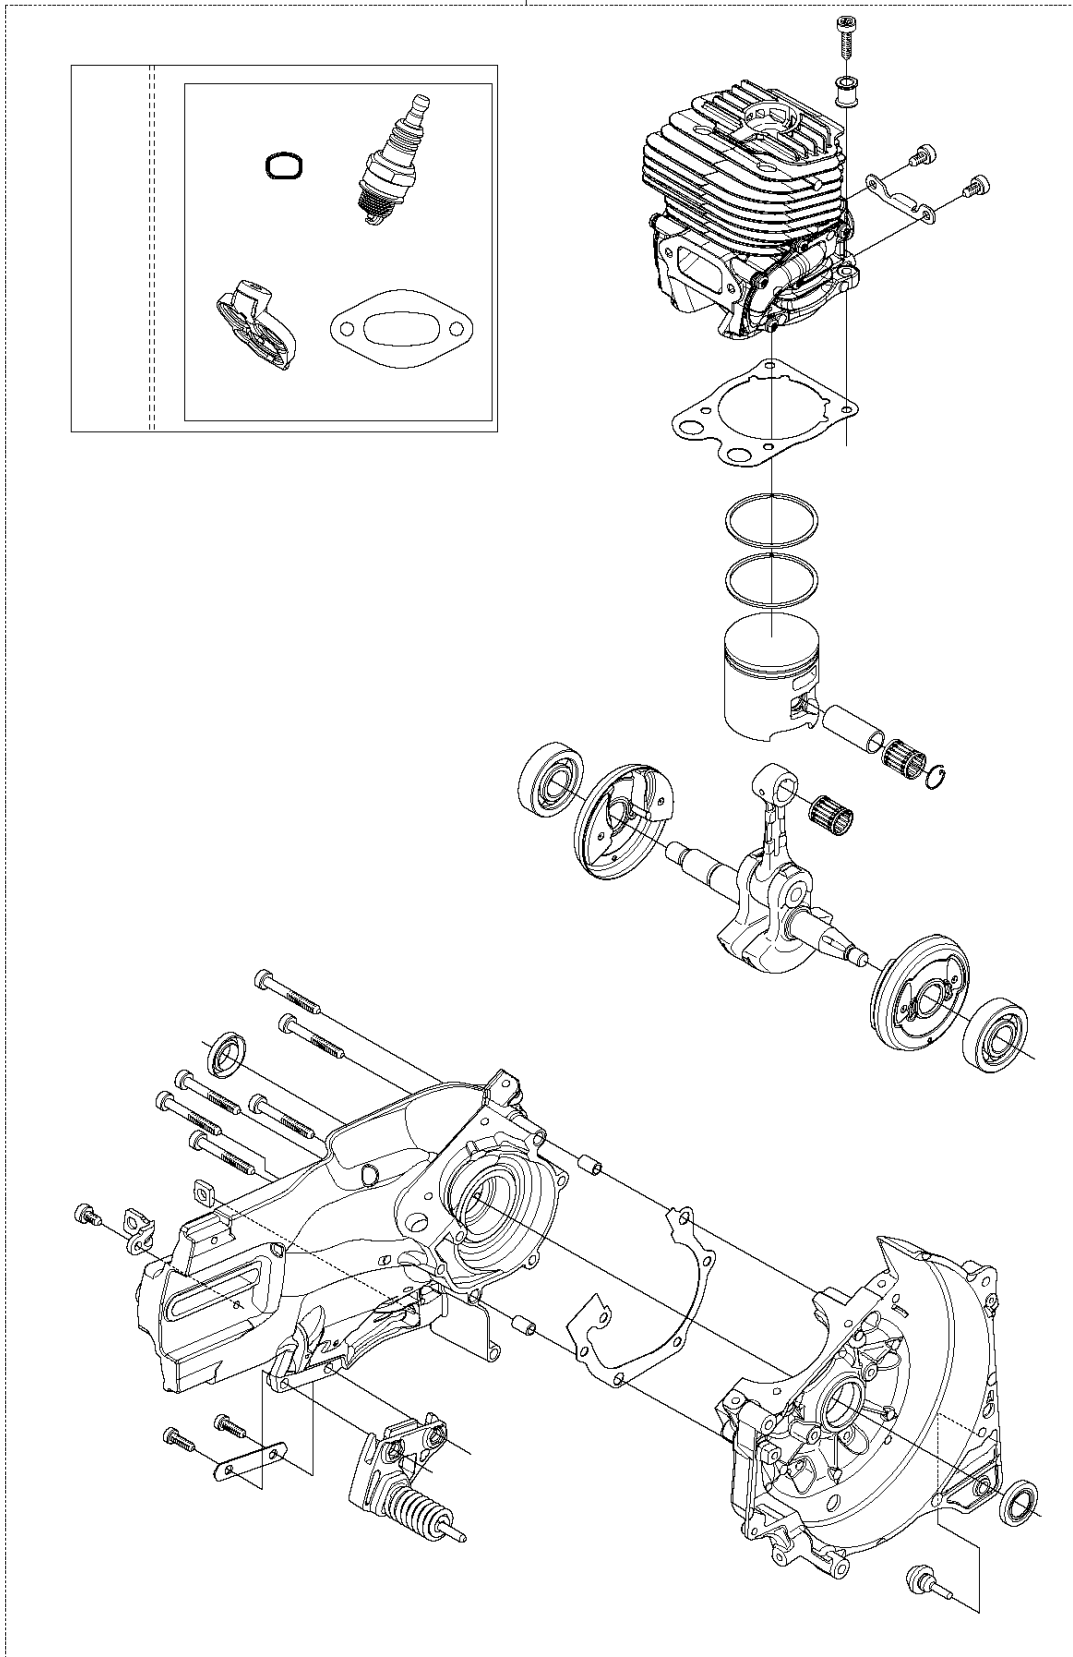

RESCUE

K760, 2013-02

Ref	Part No	Description	Remark	QTY KIT
1	503 14 29-02	WASHER		1
2	506 29 75-02	STARTER HANDLE		1
3	506 32 20-02	LABEL		1
4	506 30 23-02	LABEL		1
5	506 34 05-01	BLADE GUARD	"Rescue 12"". Incl. 6 - 8"	1
6	503 21 53-25	SCREW ITXSCM		1
7	506 34 46-02	HANDLE		1
8	506 26 63-02	LINING		1
9	544 89 06-02	LABEL		1
10	586 45 60-01	SHOULDER STRAP		1
11	588 73 14-01	BRACKET	Incl. 12, 13	1
12	503 22 65-04	SQUARE NUT		2
13	503 21 53-12	SCREW ITXSCM		2
14	506 26 64-01	SCREEN		1
15	588 03 34-01	BRACKET		1

R K760
ENGINE KIT

1