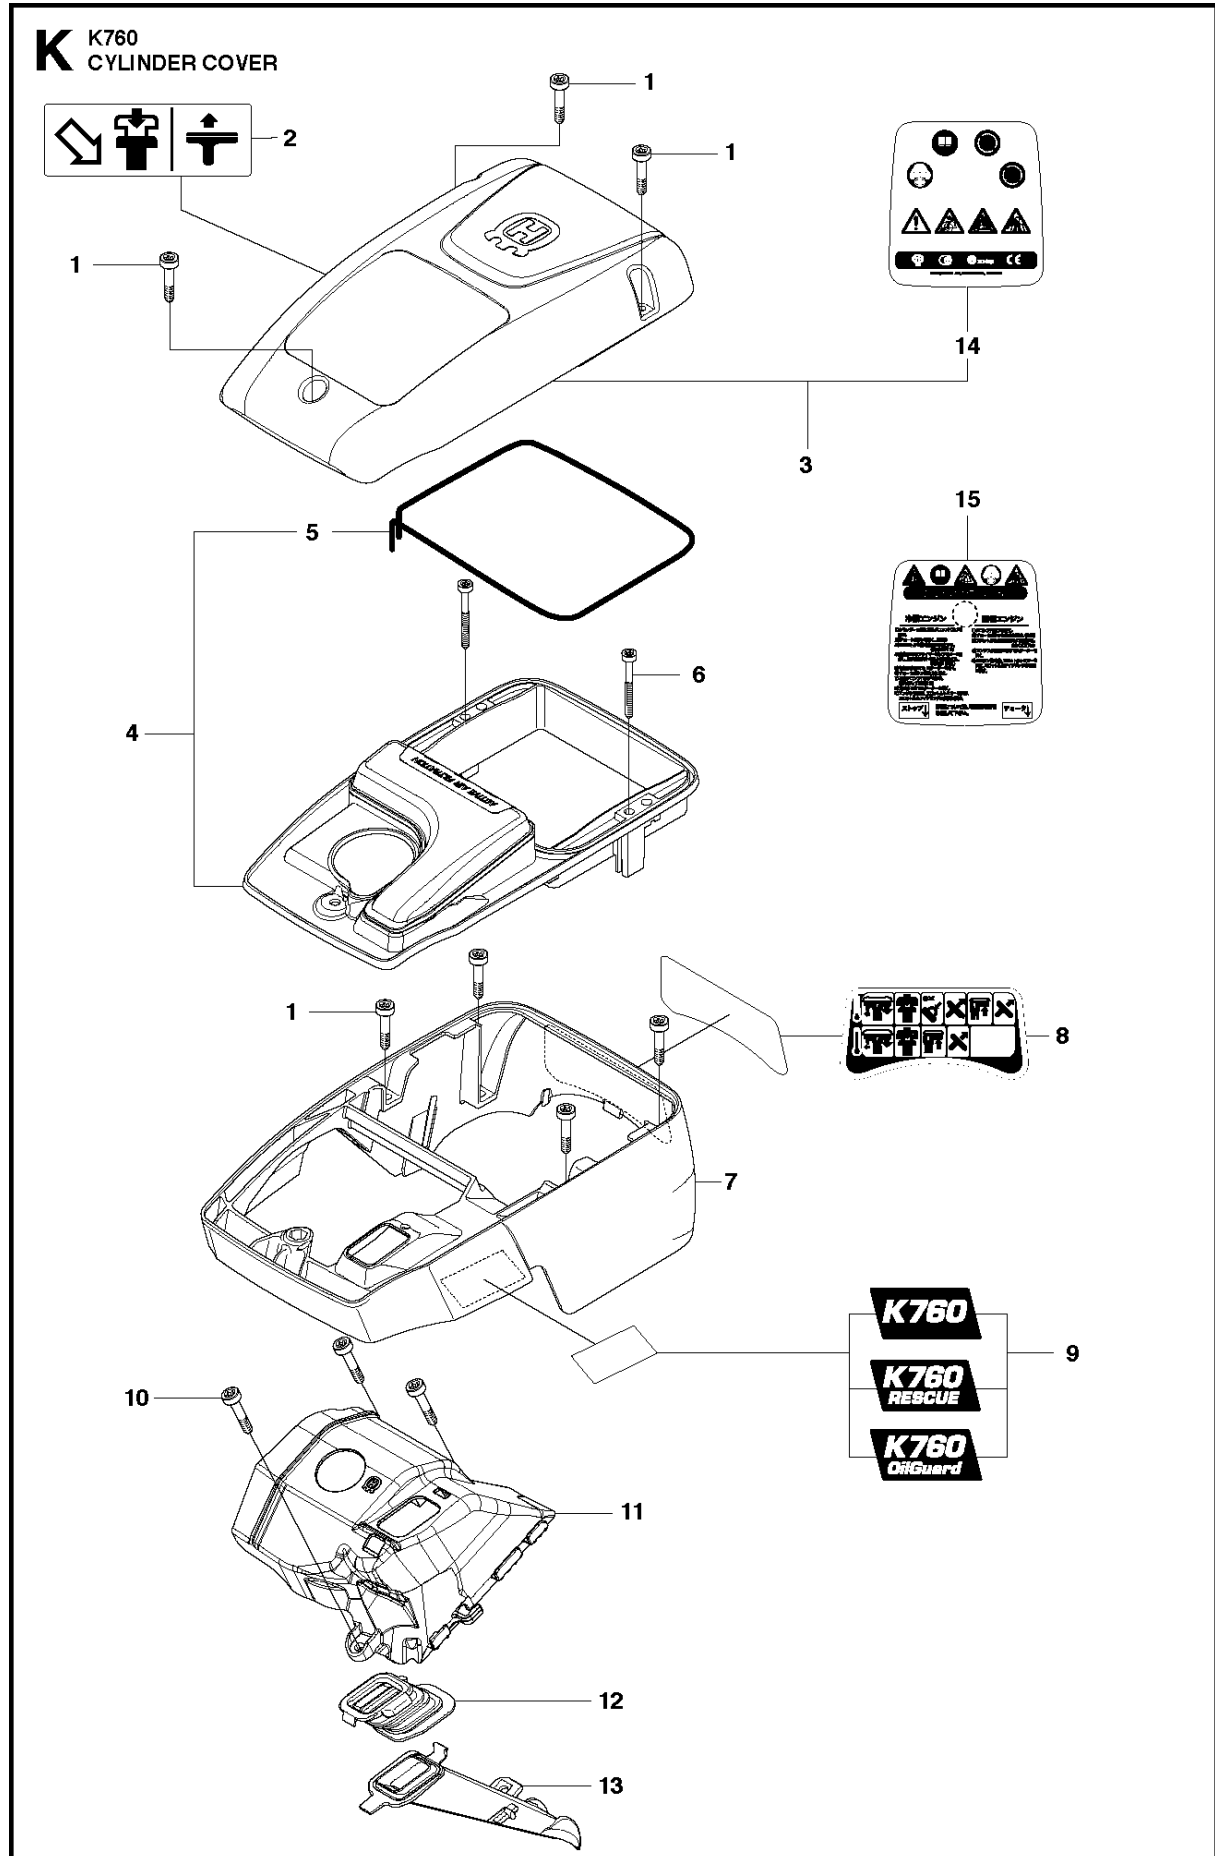

CYLINDER COVER

K760, 2013-02

Ref	Part No	Description	Remark	QTY KIT
1	503 21 53-21	SCREW ITXSCM		7
2	525 76 35-02	DECAL		1
3	583 96 52-01	FILTER COVER ASSY	incl. 14	1
4	574 36 21-01	FILTER HOLDER ASSY	Incl. 5	1
4	574 36 21-02	FILTER HOLDER ASSY	OIL GUARD	1
5	575 35 50-01	SEALING STRIP		1
6	503 21 53-49	SCREW ITXSCM		2
7	506 36 70-03	CYLINDER COVER		1
8	579 24 03-01	DECAL		1
9	574 23 16-01	DECAL		1
9	574 23 16-02	DECAL	Rescue	1
9	574 23 16-03	DECAL	Oil Guard	1
10	501 98 10-20	SCREW ITXSCM		3
11	574 45 94-01	COVER		1
12	506 37 04-01	BELLOWS		1
13	525 58 43-01	AIR NOZZLE		1
14	586 37 93-02	DECAL	Generic	1
15	586 37 93-07	DECAL	Japan Only	1