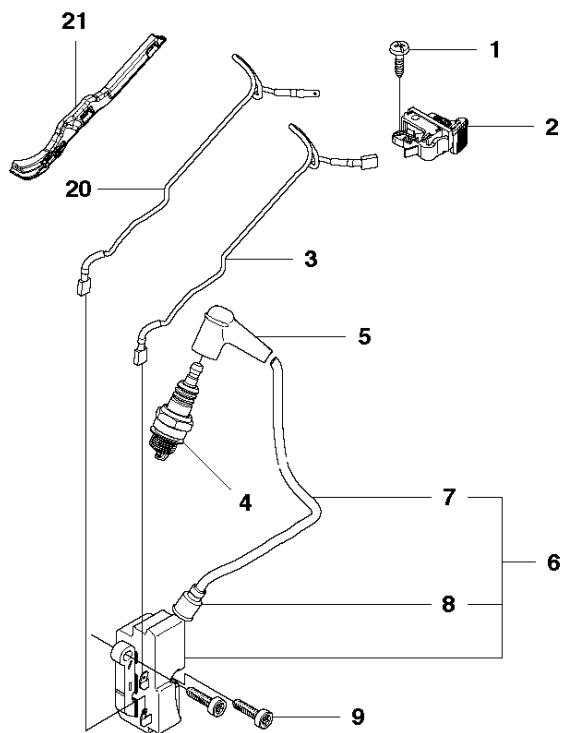

K760 Oil Guard