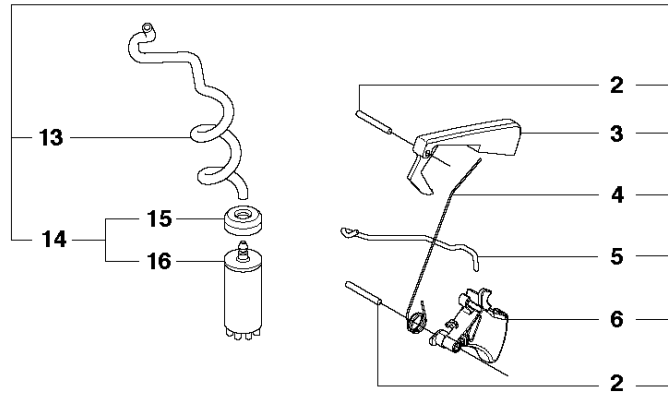

燃料は
ガソリン **25 : 1** 2サイクル専用オイル

41