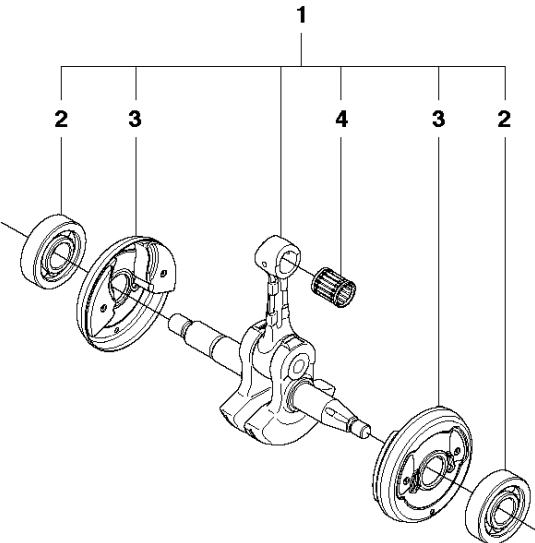

E K760
CRANKSHAFT

CRANKSHAFT

K760, 2013-02

Ref	Part No	Description	Remark	QTY KIT
1	502 29 50-02	CRANKSHAFT ASSY	Incl. 2 - 4	1
2	738 22 02-25	BALL BEARING		2
3	537 20 33-01	CUP		2
4	503 25 56-01	NEEDLE BEARING		1