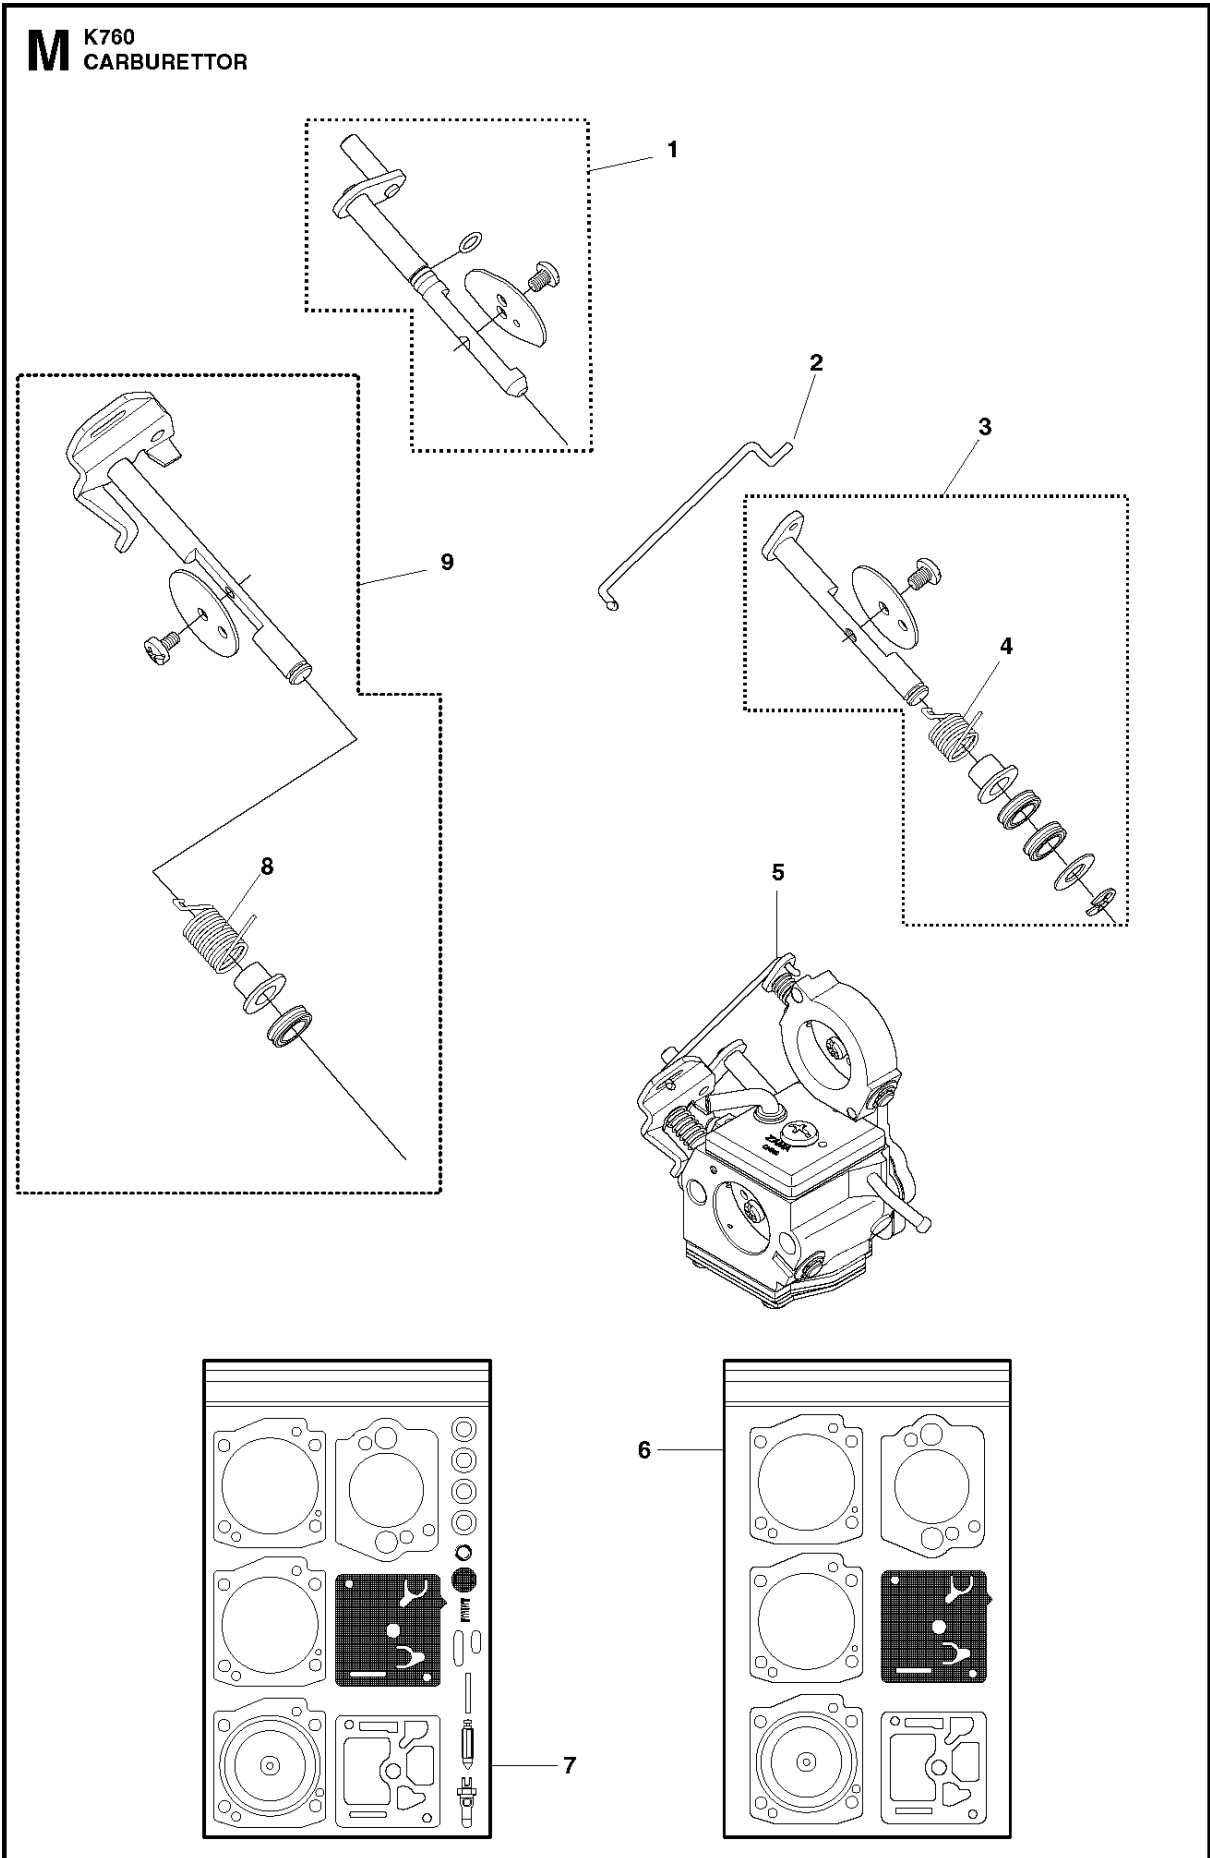

CARBURETOR

K760, 2013-02

Ref	Part No	Description	Remark	QTY KIT
1	593 31 00-01	CHOKE SHAFT		1
2	506 39 65-01	ROD		1
3	593 33 29-01	VALVE KIT		1
4	506 39 75-01	SPRING		1
5	578 24 34-01	CARBURETTOR	Zama C3-EL53	1
6	506 40 99-02	GASKET KIT		1
7	506 41 00-04	GASKET KIT		1
8	544 83 65-01	SPRING		1
9	593 30 99-01	THROTTLE SHAFT		1