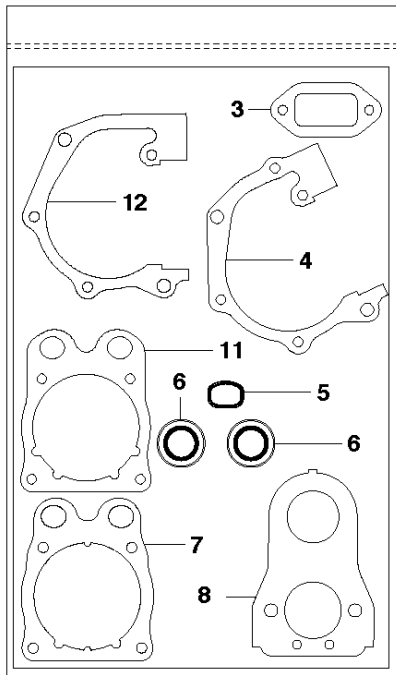

WATER HOSE KIT

K760, 2013-02

Ref	Part No	Description	Remark	QTY KIT
1	581 47 62-07	HOSE KIT	Incl. 2, 5 - 7 & Hose Guard	1
2	581 47 83-01	NIPPLE	Incl. 3, 4	1
3	506 29 88-01	FILTER		1
4	505 10 35-01	O-RING		1
5	589 63 86-01	HOSE CLAMP		2
6	578 19 81-01	HOSE		1
7	578 24 33-02	VALVE ASSY	Incl. 8, 18, 19	1
8	503 21 53-41	SCREW ITXSCM		1
9	581 72 15-01	HOSE KIT	Incl. 10 - 16	1
10	506 49 87-04	HOSE CLAMP		3
11	578 19 83-05	HOSE	800 mm	1
12	504 63 46-01	SCREW ITXSCM		2
13	578 19 07-01	HOUSING		1
14	576 79 84-01	NIPPLE		2
15	578 19 08-01	HOUSING		1
16	583 83 30-01	HOSE CLAMP		1
17	503 26 60-03	COUPLER	USA, Canada	1
17	503 26 60-04	COUPLER		1
18	581 35 70-01	LEVER ASSY	With O-rings	1
19	503 22 65-04	SQUARE NUT		1

P K760
GASKET KIT

2

1

10

9

30237102