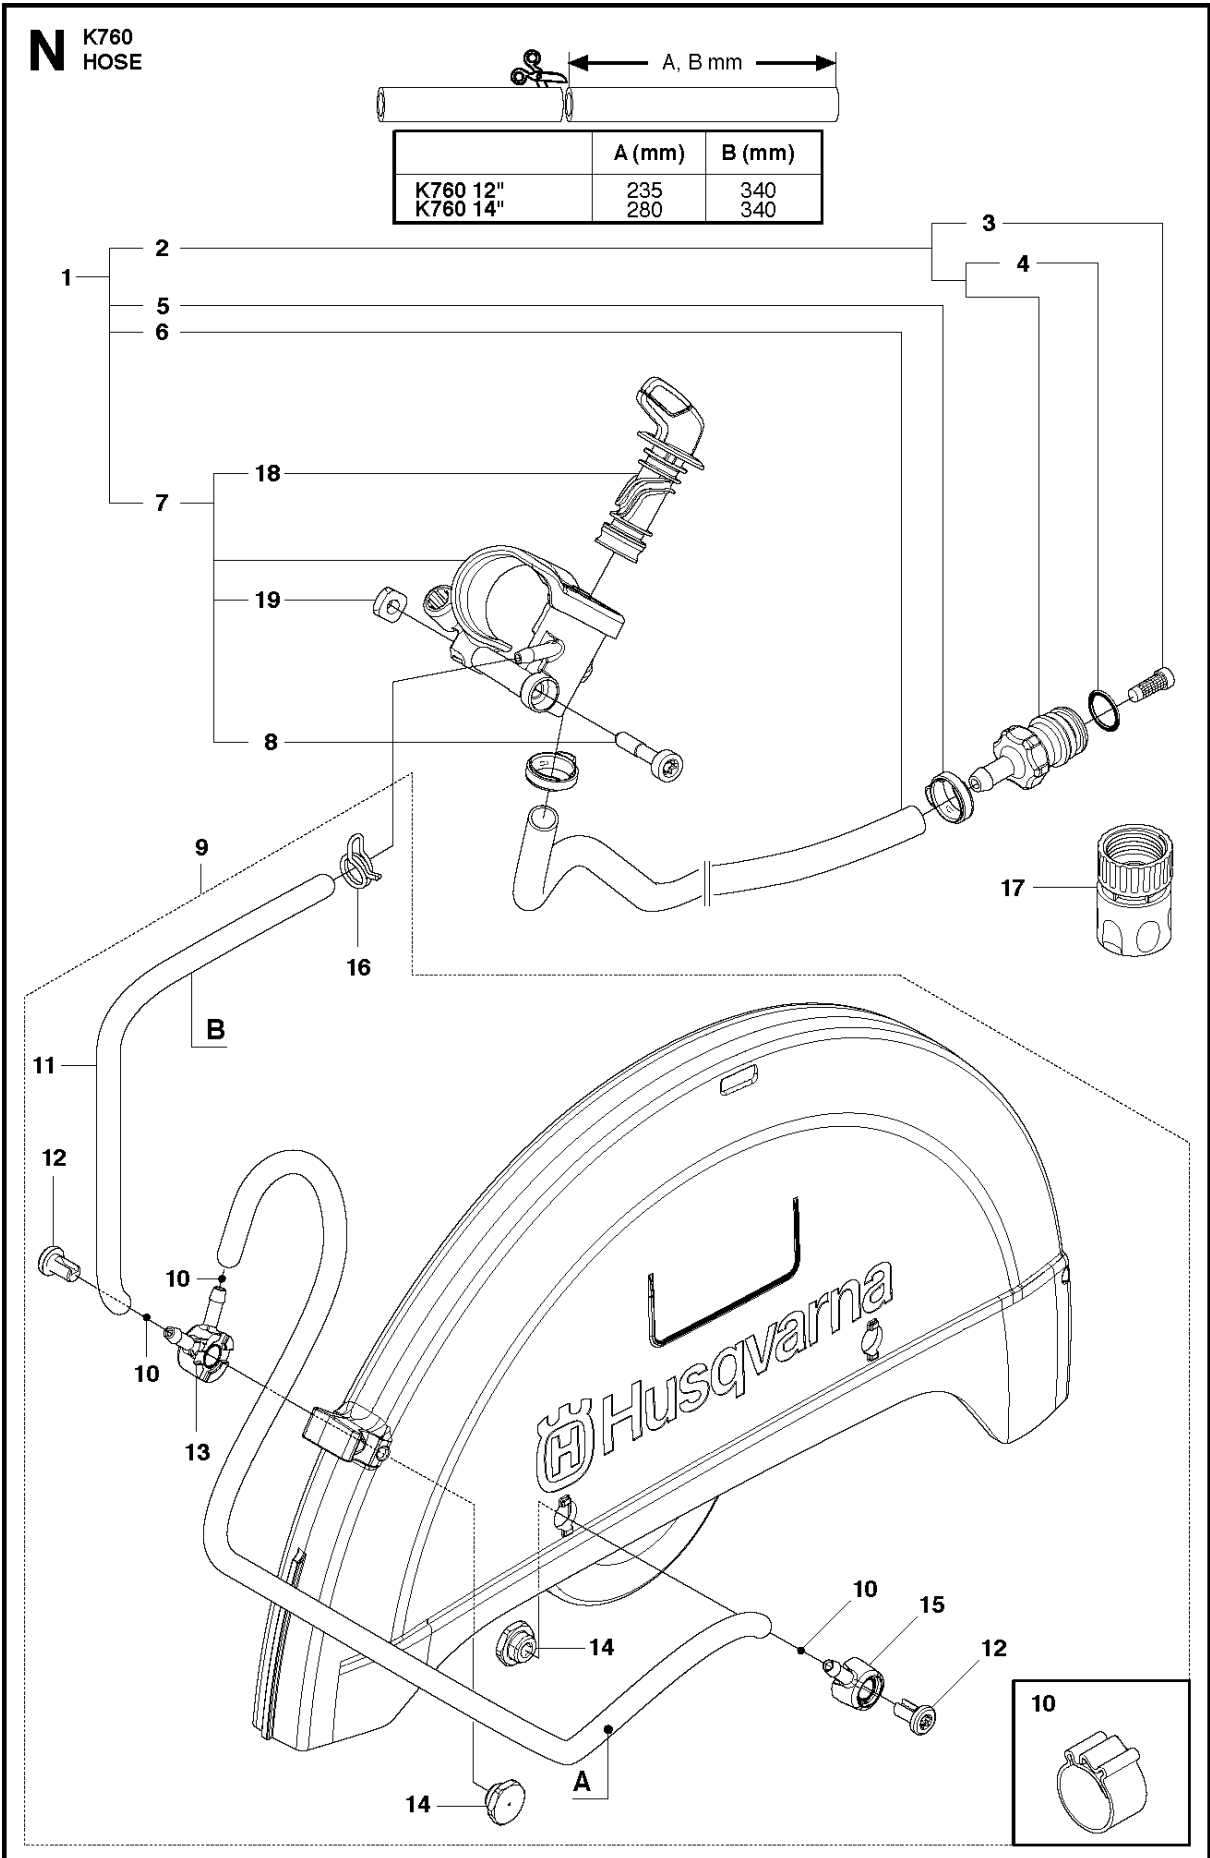

WATER HOSE KIT

K760, 2013-02

Ref	Part No	Description	Remark	QTY KIT
1	581 47 62-07	HOSE KIT	Incl. 2, 5 - 7 & Hose Guard	1
2	581 47 83-01	NIPPLE	Incl. 3, 4	1
3	506 29 88-01	FILTER		1
4	505 10 35-01	O-RING		1
5	589 63 86-01	HOSE CLAMP		2
6	578 19 81-01	HOSE		1
7	578 24 33-02	VALVE ASSY	Incl. 8, 18, 19	1
8	503 21 53-41	SCREW ITXSCM		1
9	581 72 15-01	HOSE KIT	Incl. 10 - 16	1
10	506 49 87-04	HOSE CLAMP		3
11	578 19 83-05	HOSE	800 mm	1
12	504 63 46-01	SCREW ITXSCM		2
13	578 19 07-01	HOUSING		1
14	576 79 84-01	NIPPLE		2
15	578 19 08-01	HOUSING		1
16	583 83 30-01	HOSE CLAMP		1
17	503 26 60-03	COUPLER	USA, Canada	1
17	503 26 60-04	COUPLER		1
18	581 35 70-01	LEVER ASSY	With O-rings	1
19	503 22 65-04	SQUARE NUT		1