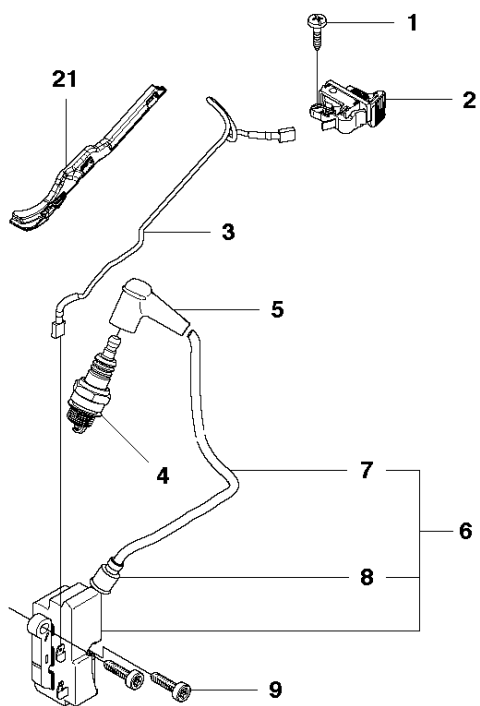

H K760
STARTER

STARTER

K760, 2013-02

Ref	Part No	Description	Remark	QTY KIT
1	574 36 20-05	STARTER	Incl. 2 - 15	1
2	510 26 92-22	SCREW ITXSCT		1
3	740 43 13-00	O-RING		1
4	510 00 08-01	SEALING		1
5	506 26 31-01	SPACING SLEEVE		1
6	506 25 30-01	COMPRESSION SPRING		1
7	506 25 81-02	STARTER PULLEY		1
8	503 21 28-10	SCREW CCRPANT		2
9	506 25 89-01	RECOIL SPRING		1
10	506 33 56-15	CORD		1
10	506 33 56-50	STARTER CORD	50 m	1
11	584 25 79-01	STARTER HANDLE ASSY		1
12	525 44 60-01	STARTER COVER		1
13	501 98 10-20	SCREW ITXSCM		4
14	525 57 11-01	DECAL		1
15	501 85 94-01	COOLING AIR CONDUCTOR		1

J K760
IGNITION SYSTEM

K760 Oil Guard

IGNITION SYSTEM

K760, 2013-02

Ref	Part No	Description	Remark	QTY KIT
1	503 21 28-10	SCREW CCRPANT		2
2	506 31 86-02	STOP SWITCH		1
3	506 37 84-02	CABLE		1
3	544 97 93-01	CABLE	Oil Guard	1
4	503 23 51-11	SPARK PLUG	RCJ 6 Y	1
5	501 48 54-02	SPARK PLUG CAP		1
6	580 38 05-01	IGNITION MODULE	Incl. 7 - 8	1
7	506 38 78-34	IGNITION CABLE		1
8	505 27 75-16	ISOLERHATT		1
9	503 21 53-20	SCREW ITXSCM		2
10	506 37 85-01	CABLE		1
11	503 23 01-01	WASHER		1
12	503 22 10-11	HEXAGON NUT		1
13	501 37 56-04	FLYWHEEL	Incl. 14 - 19	1
14	725 53 29-56	SCREW IHSCM		1
15	574 25 09-01	WEIGHT		1
16	503 23 00-42	WASHER		2
17	501 63 48-01	SPRING		2
18	501 67 32-03	PAWL		2
19	506 00 69-01	SCREW		2
20	544 38 49-01	CABLE	Oil Guard	1
21	577 24 28-01	CABLE HOLDER		1