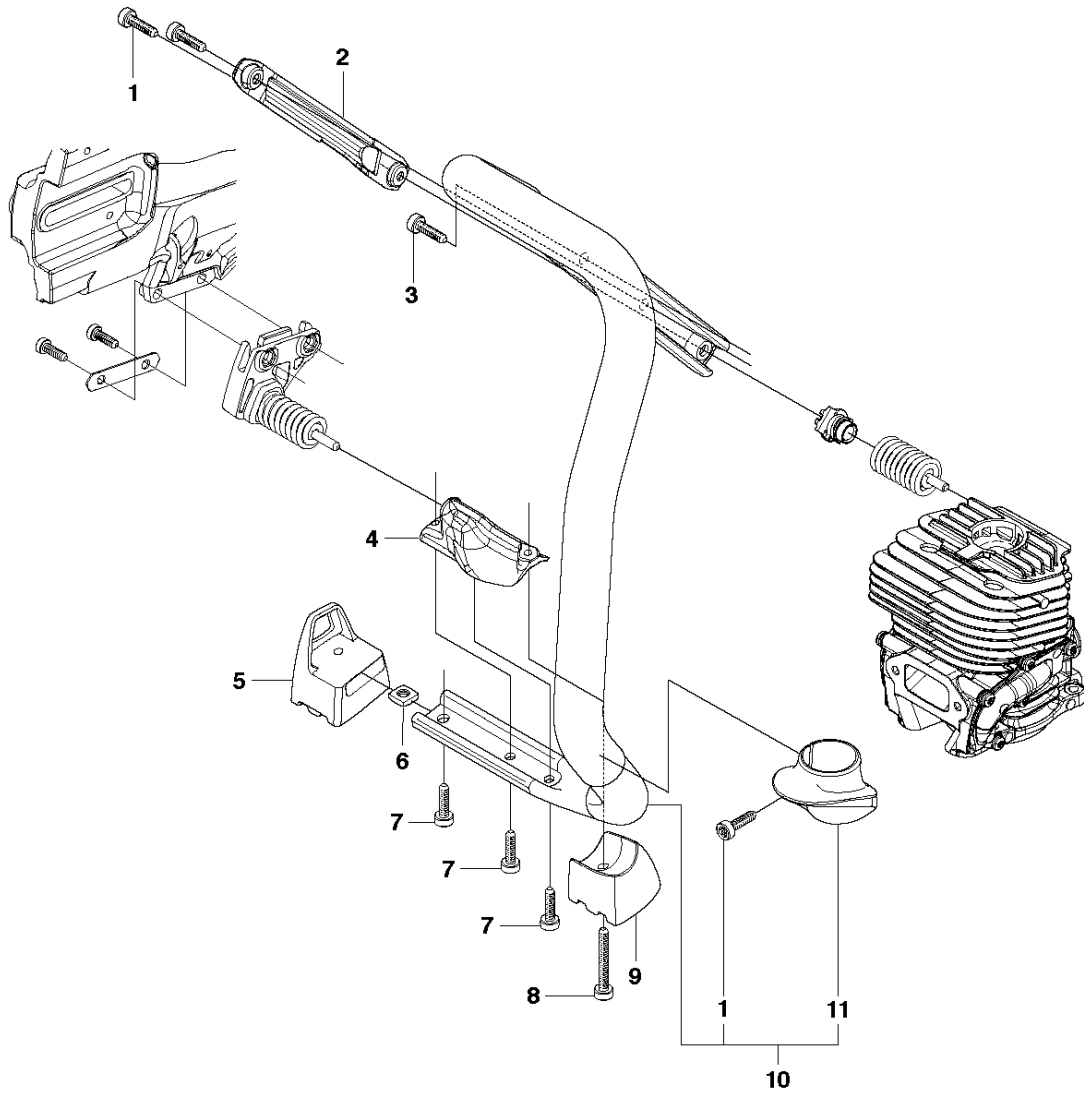

G K760
GROUND SUPPORT