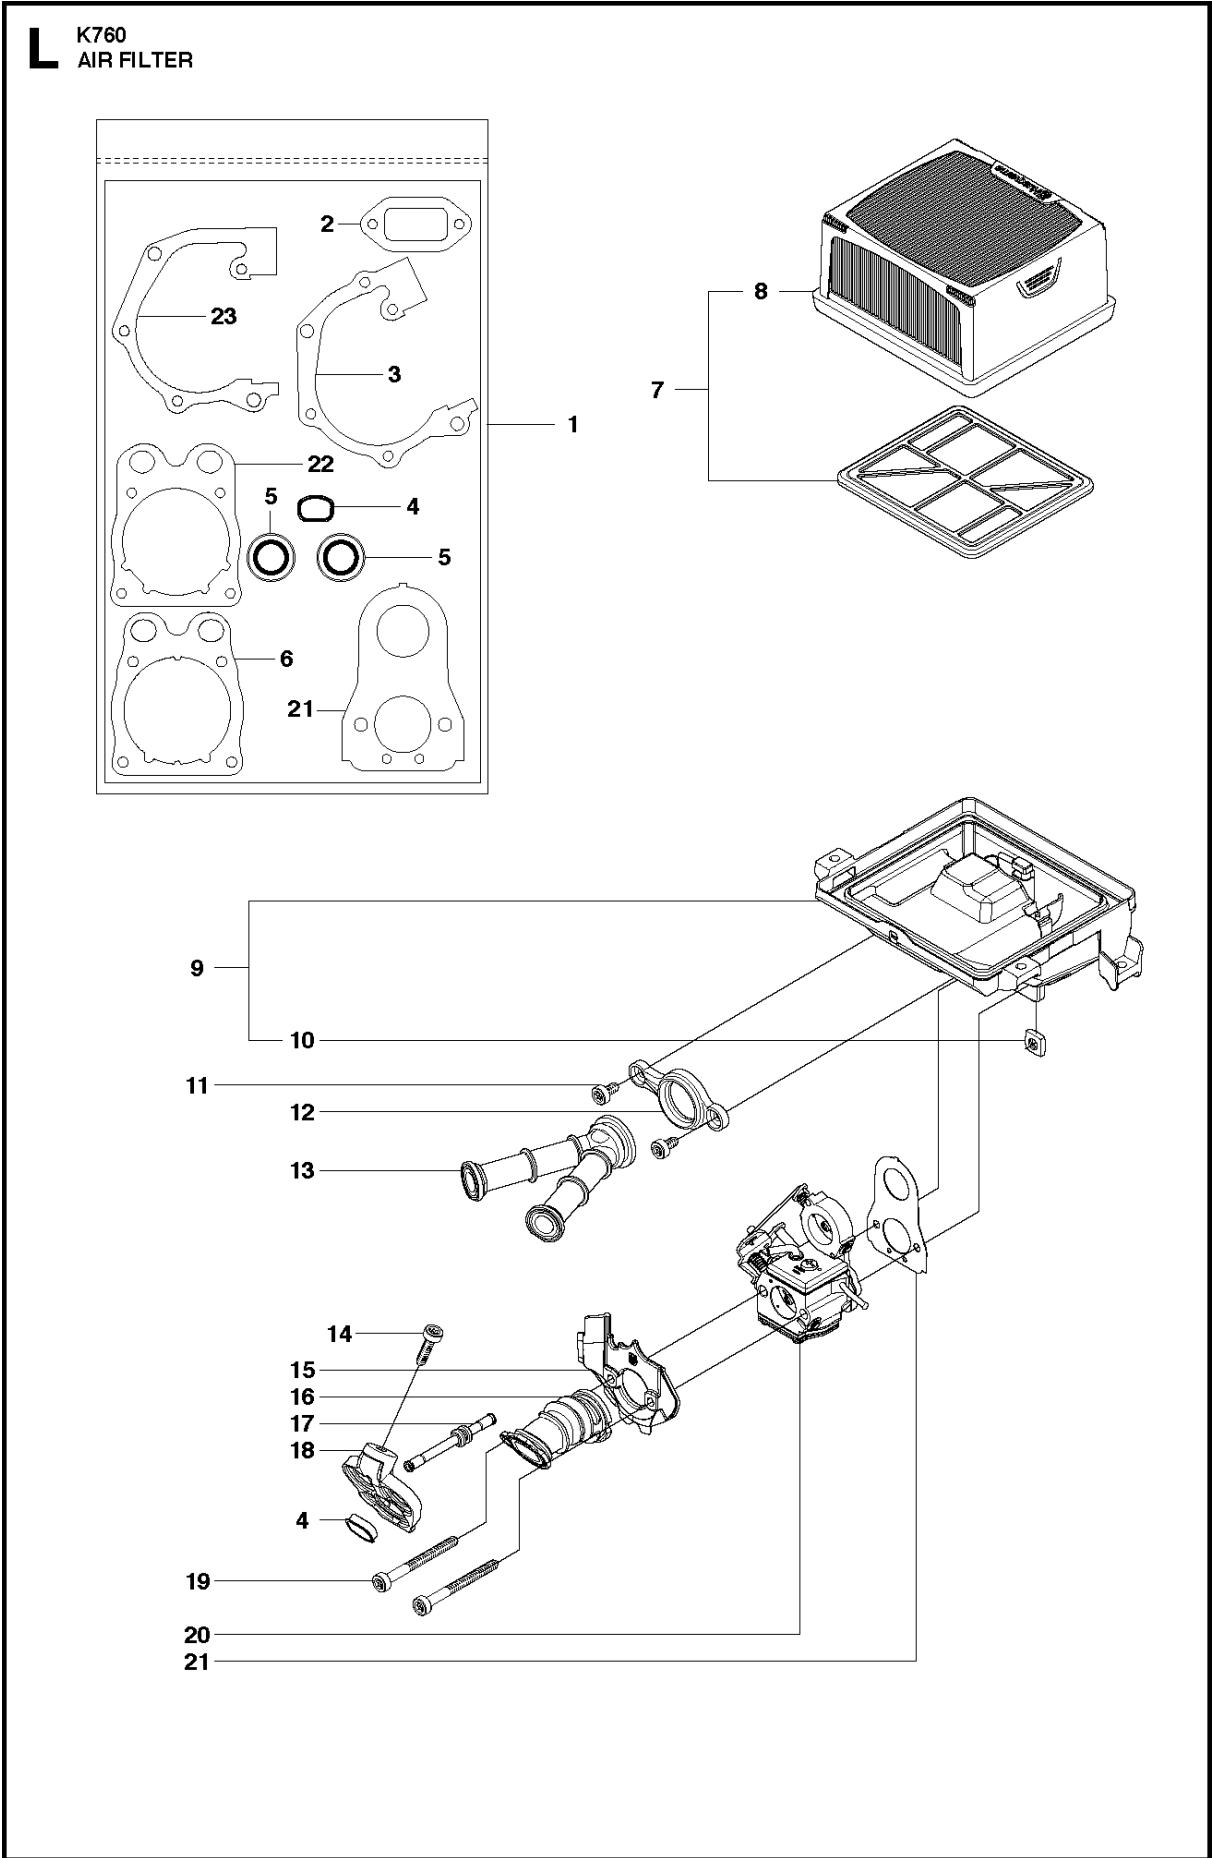

AIR FILTER

K760, 2013-02

Ref	Part No	Description	Remark	QTY	KIT
1	581 35 74-01	GASKET KIT	incl. 2 - 6, 21 - 23	1	
2	506 37 69-02	GASKET		1	
3	506 37 70-03	GASKET		1	
4	544 21 93-02	INSERT		1	
5	503 26 02-04	SEALING RING	Blue	2	
6	581 28 53-01	GASKET		1	
7	574 36 23-02	AIR FILTER ASSY	Incl. 8	1	
8	525 47 06-01	AIR FILTER ASSY		1	
9	575 35 40-01	CARBURETTOR BRACKET	Incl. 10	1	
10	503 22 65-04	SQUARE NUT		4	
11	503 21 53-10	SCREW ITXSCM		2	
12	506 37 06-01	FLANGE INLET PIPE		1	
13	525 73 32-01	INLET PIPE		1	
14	503 21 53-20	SCREW ITXSCM		1	
15	576 89 01-01	HEAT SHIELD		1	
16	525 73 31-01	INLET PIPE		1	
17	578 76 07-01	IMPULSE HOSE		1	
18	574 23 18-01	PLATE		1	1
19	503 21 53-56	SCREW ITXSCM		2	
20	578 24 34-01	CARBURETTOR	Zama C3-EL53	1	
21	506 37 68-04	GASKET		1	
22	506 37 67-01	CYLINDER		1	
23	506 37 70-02	GASKET		1