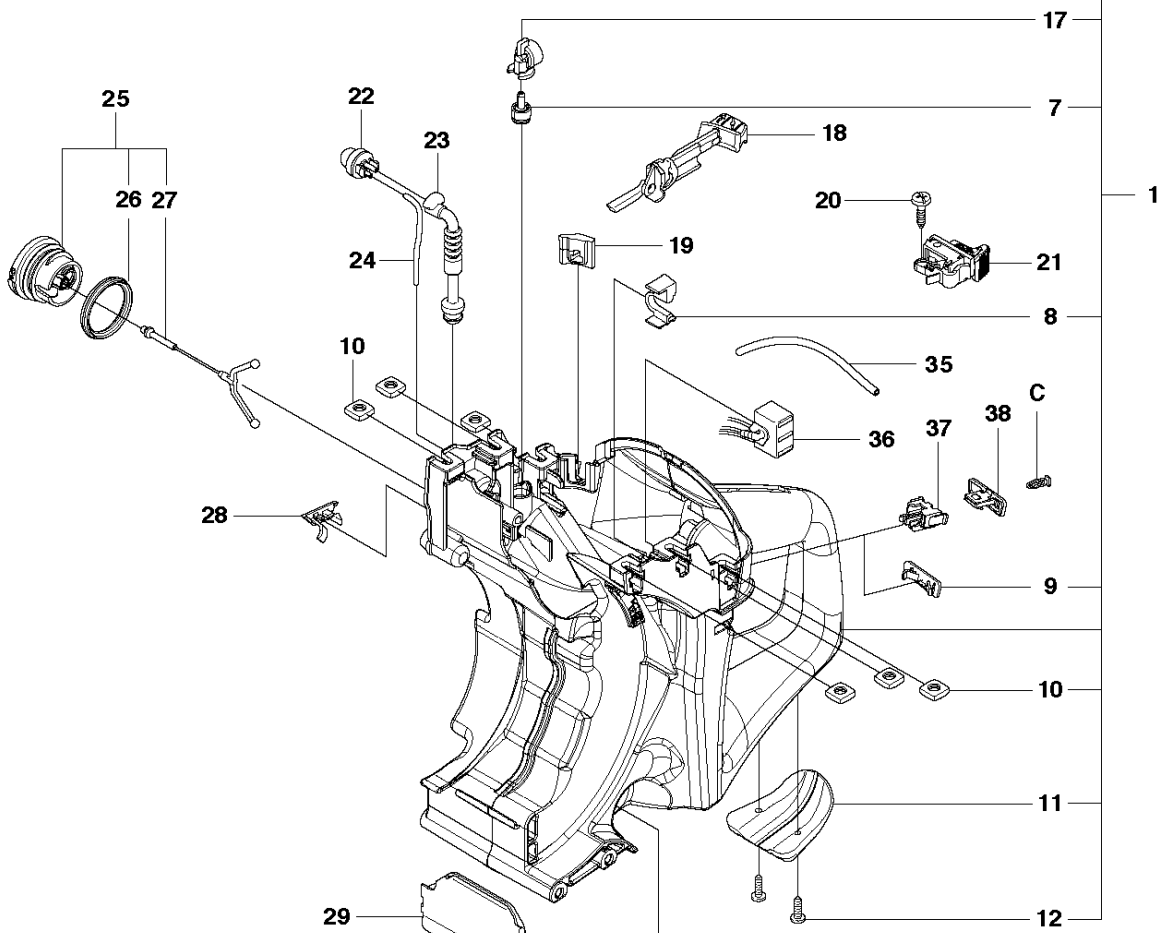

燃料は
ガソリン **25 : 1** 2サイクル専用オイル

41