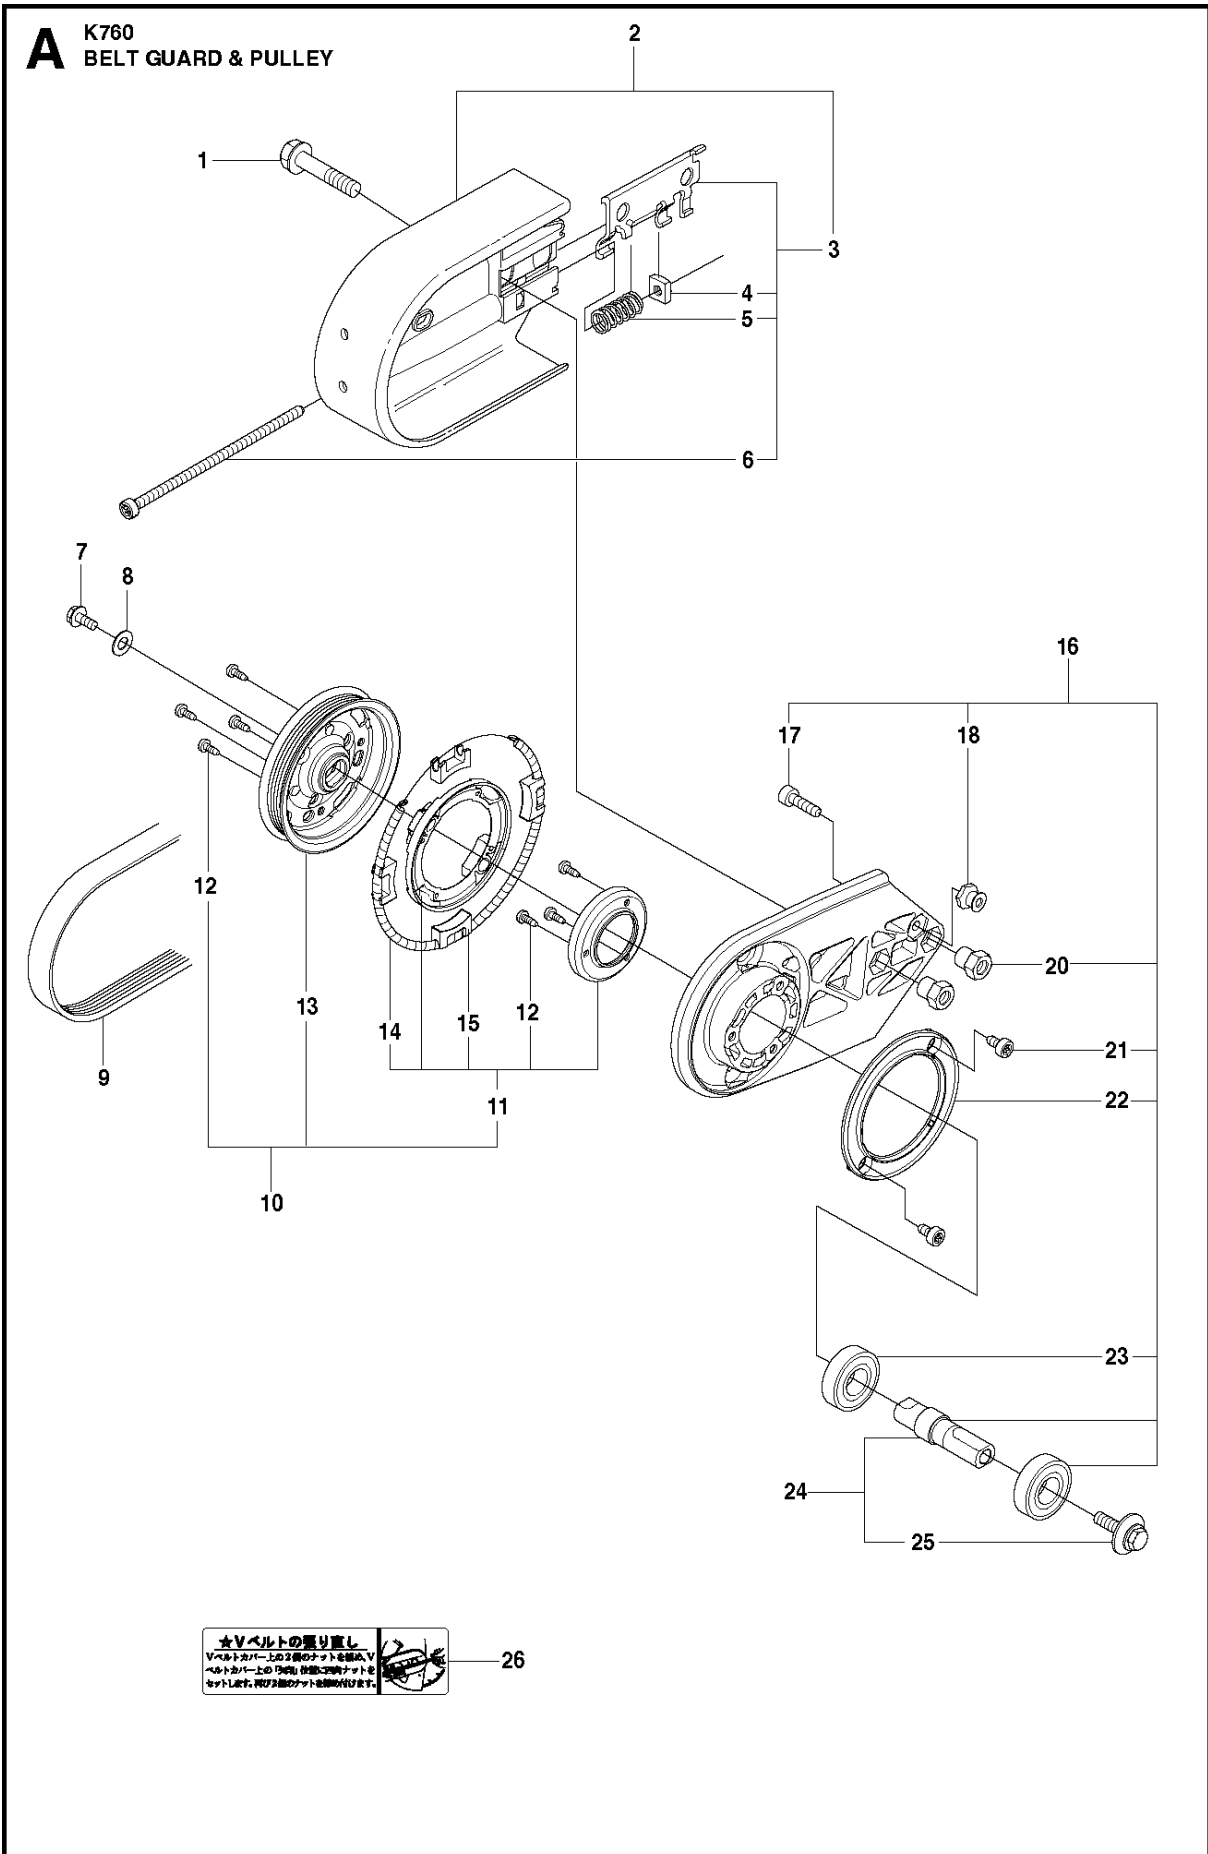

SPARE PARTS LIST

POWER CUTTERS

K760, 2013-02

BELT GUARD & PULLEY

K760, 2013-02

Ref	Part No	Description	Remark	QTY KIT
1	506 28 44-01	SCREW EHHFM		2
2	506 39 36-02	BELT GUARD	Incl. 3	1
3	506 26 66-04	BELT TENSIONER ASSY	Incl. 4 - 6	1
4	506 40 93-01	NUT		1
5	506 26 68-01	COMPRESSION SPRING		1
6	503 20 72-05	SCREW CITXSCM		1
7	503 20 00-45	SCREW EHHFM		1
8	503 23 01-16	WASHER		1
9	544 90 84-02	BELT		1
10	588 47 04-02	PULLEY ASSY	Incl. 11 - 13	1
11	505 44 54-05	CASSETTE	Incl. 12, 14 - 15	1
12	503 21 28-10	SCREW CCRPANT		7
13	504 06 22-01	PULLEY		1
14	544 44 10-01	DRAW SPRING		1
15	544 44 04-02	BRAKE SHOE		4
16	581 35 17-09	BEARING HOUSING	M10, Incl. 17 - 19, 21 - 23	1
16	581 35 17-10	BEARING HOUSING	M8, Incl. 17-19, 21-23. UK & JP only	1
16	506 39 42-08	BEARING HOUSING	Rescue only	1
17	505 57 41-16	SCREW ITXSCM		1
18	506 14 32-01	TORSION STOP		1
20	506 28 73-01	NUT		2
21	503 21 53-10	SCREW ITXSCM		2
22	579 73 37-01	SEALING WASHER		1
23	583 95 33-01	BALL BEARING		2
24	506 29 83-65	SHAFT	M8, Incl. 25	1
24	588 99 24-03	SHAFT	M10	1
25	581 85 52-01	SCREW	M8	1
25	590 50 38-01	SCREW	M10	1
26	506 30 97-05	LABEL	Japan only	1