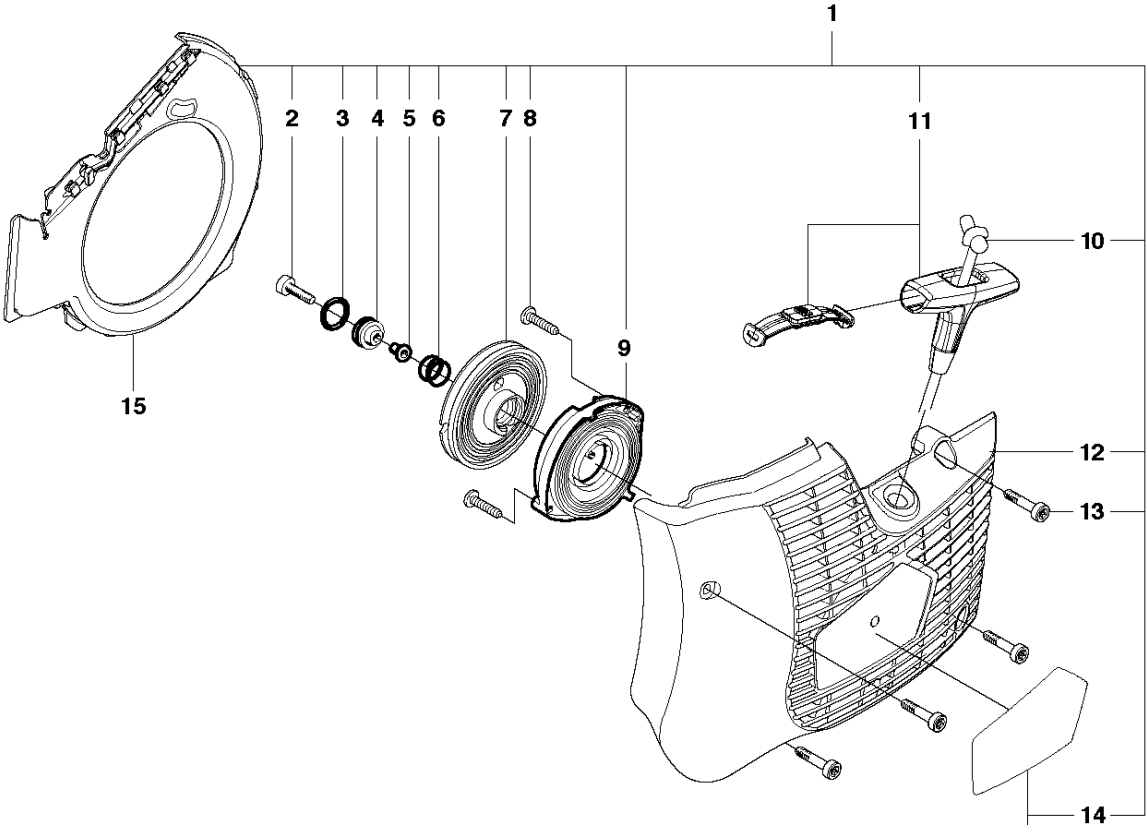

H K760
STARTER

STARTER

K760, 2013-02

Ref	Part No	Description	Remark	QTY KIT
1	574 36 20-05	STARTER	Incl. 2 - 15	1
2	510 26 92-22	SCREW ITXSCT		1
3	740 43 13-00	O-RING		1
4	510 00 08-01	SEALING		1
5	506 26 31-01	SPACING SLEEVE		1
6	506 25 30-01	COMPRESSION SPRING		1
7	506 25 81-02	STARTER PULLEY		1
8	503 21 28-10	SCREW CCRPANT		2
9	506 25 89-01	RECOIL SPRING		1
10	506 33 56-15	CORD		1
10	506 33 56-50	STARTER CORD	50 m	1
11	584 25 79-01	STARTER HANDLE ASSY		1
12	525 44 60-01	STARTER COVER		1
13	501 98 10-20	SCREW ITXSCM		4
14	525 57 11-01	DECAL		1
15	501 85 94-01	COOLING AIR CONDUCTOR		1