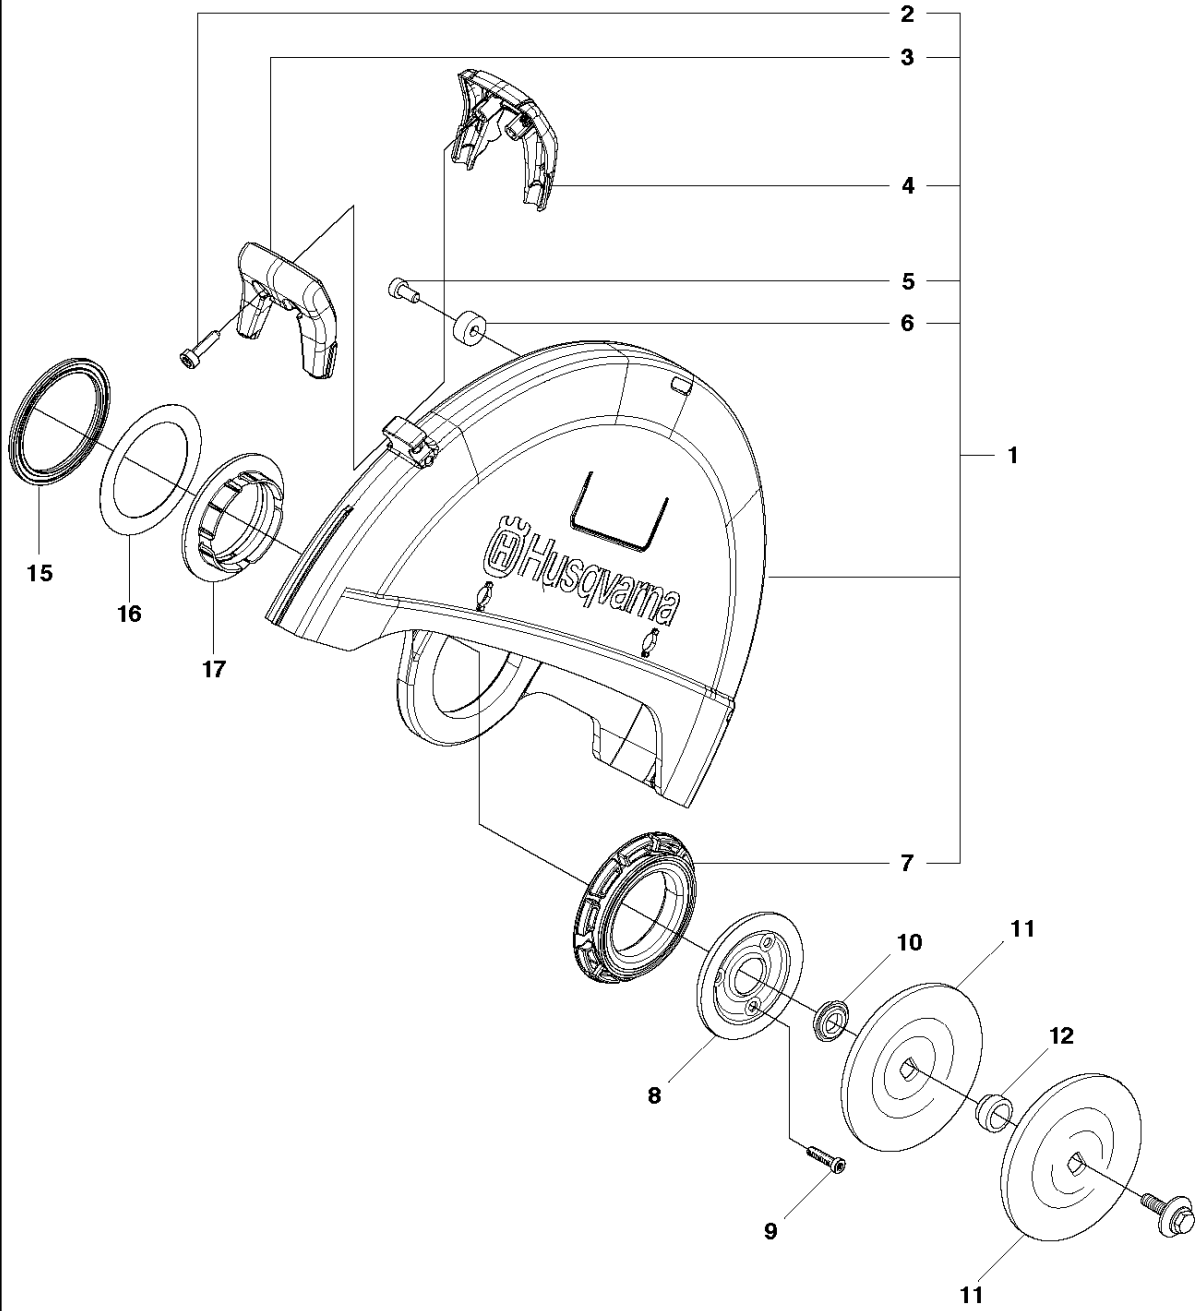

B K760
BLADE GUARD ASSY

▲ 取付け上の注意 ▲
この部品は、必ずしも安全に使用されることを保証するものではありません。必ず、取扱説明書を読んで、安全に使用してください。また、この部品は、必ずしも安全に使用されることを保証するものではありません。必ず、取扱説明書を読んで、安全に使用してください。また、この部品は、必ずしも安全に使用されることを保証するものではありません。必ず、取扱説明書を読んで、安全に使用してください。

14

Ref	Part No	Description	Remark	QTY KIT
1	581 35 19-01	WHEEL GUARD	"12"" , Incl. 2 - 7"	1
1	581 35 19-02	WHEEL GUARD	"14"" , Incl. 2 - 7"	1
2	504 90 94-14	SCREW ITXSCT		2
3	578 19 09-01	HANDLE HALF		1
4	578 76 09-01	HANDLE HALF		1
5	504 90 94-10	SCREW ITXSCT		1
6	581 62 03-01	STOP		1
7	578 19 10-01	LINING		1
8	506 26 65-01	FLANGE		1
9	505 57 41-16	SCREW ITXSCM		3
10	506 32 48-01	SUPPORT FLANGE		1
11	583 87 44-02	FLANGE	M10, Diam 105 mm	2
11	506 02 87-01	FLANGE WASHER	M8, UK only	2
11	506 07 09-02	FLANGE WASHER	"Diam 119 mm, Japan 14"" only "	2
12	578 39 82-01	BUSHING	Diam 20 / 25,4 mm	1
12	581 60 54-03	BUSHING	Diam 30,5 mm	1
12	506 37 96-22	KIT	Diam 22,2 mm	1
	506 37 96-20	KIT	Diam 20 mm	1
13a	581 11 77-01	DECAL	"12""	1
13b	581 11 77-02	DECAL	"14""	1
14	584 99 26-01	DECAL	"Japan only 12""	1
14	584 99 26-02	DECAL	"Japan only 14""	1
15	579 73 32-01	RUBBER RING		1
16	579 73 33-01	SHIM		1
17	579 73 36-01	WEAR WASHER		1