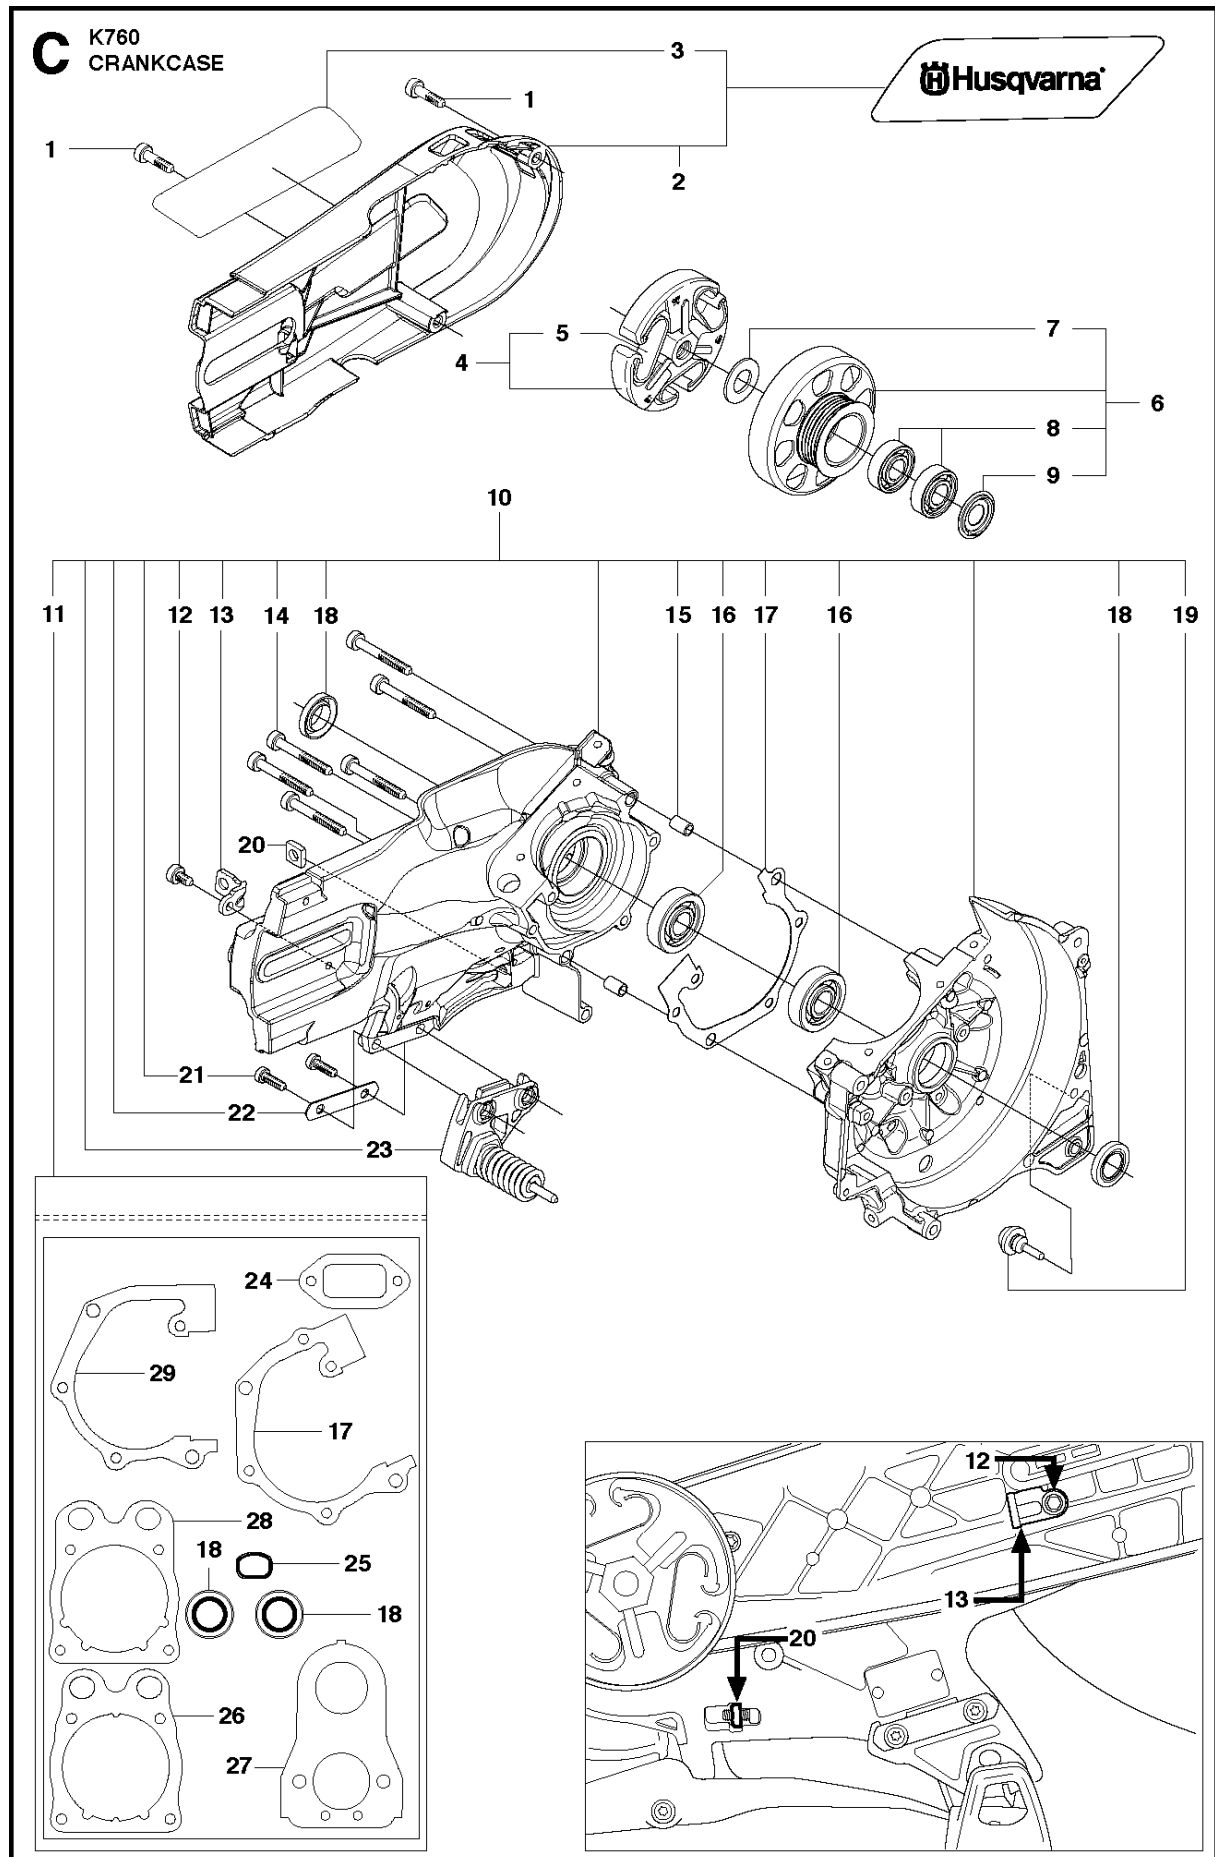

CRANKCASE

K760, 2013-02

Ref	Part No	Description	Remark	QTY KIT
1	501 98 10-20	SCREW ITXSCM		2
2	581 48 59-01	BELT GUARD	Incl. 3	1
3	575 62 85-01	DECAL		1
4	503 74 44-06	CLUTCH ASSY	Incl. 5	1
5	503 74 43-01	CLUTCH SPRING		3
6	502 28 92-02	DRIVING PULLEY ASSY	Incl. 7 - 9	1
7	503 23 00-70	WASHER		1
8	525 83 18-01	BALL BEARING		2
9	506 31 69-01	DUST COVER		1
10	581 72 19-01	CRANKCASE ASSY	Incl. 11-19, 21-23	1
11	581 35 74-01	GASKET KIT	Incl. 17, 18, 24-29	1
12	501 98 10-01	SCREW ITXSCM		1
13	544 00 78-01	BRACKET		1
14	503 21 53-41	SCREW ITXSCM		6
15	501 27 08-01	GUIDE BUSHING		2
16	738 22 02-25	BALL BEARING		2
17	506 37 70-03	GASKET	Six hole	1
18	503 26 02-04	SEALING RING	Blue	2
19	503 84 61-01	BUFFER		1
20	503 22 65-04	SQUARE NUT		1
21	503 21 53-16	SCREW ITXSCM		2
22	522 47 48-01	PLATE		1
23	522 47 57-01	SPRING RETAINER	12"	1
23	522 47 57-02	SPRING RETAINER	14"	1
24	506 37 69-02	GASKET		1
25	544 21 93-02	INSERT		1
26	581 28 53-01	GASKET		1
27	506 37 68-04	GASKET		1
28	506 37 67-01	CYLINDER		1
29	506 37 70-02	GASKET	Five hole	1