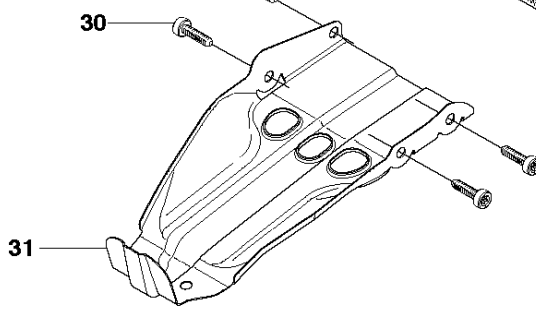

燃料は
ガソリン **25 : 1** 2サイクル専用オイル

41