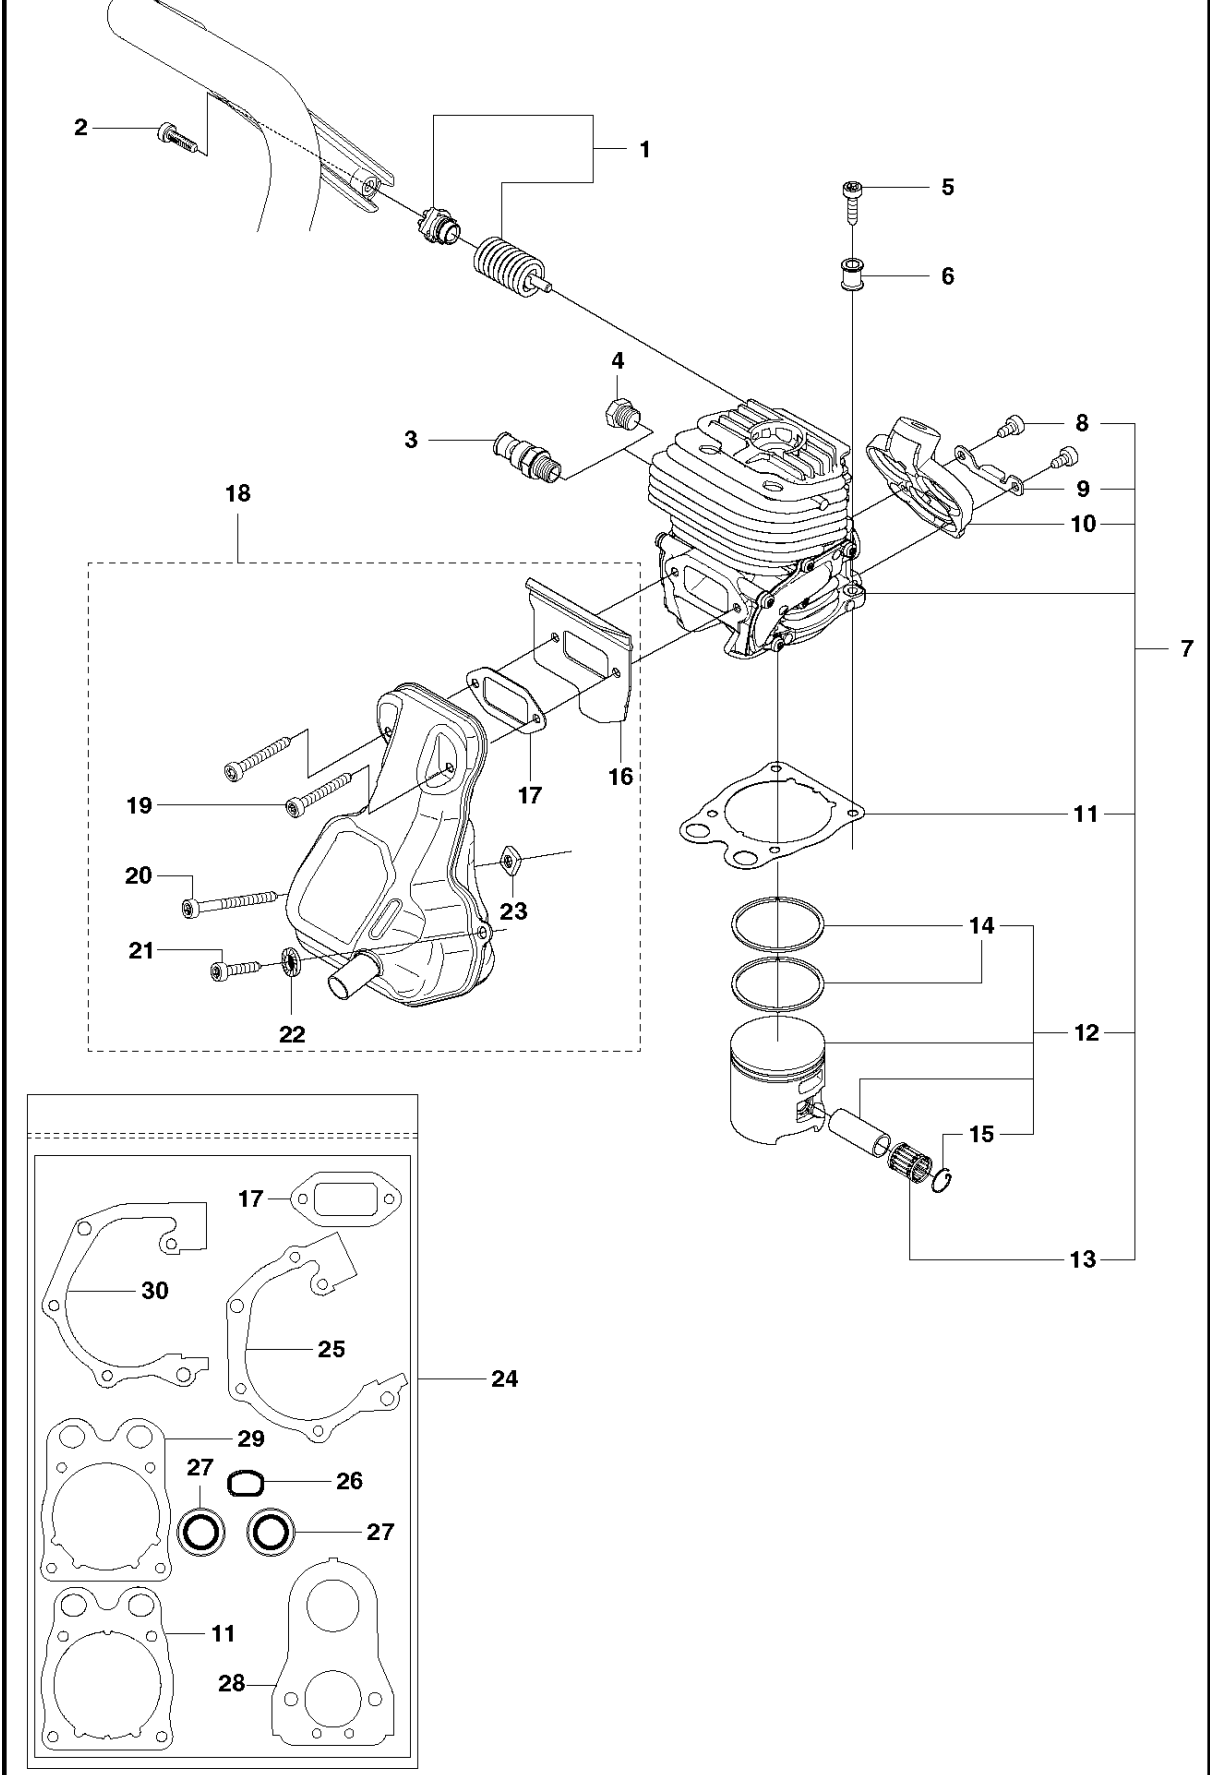

D K760
CYLINDER, PISTON & MUFFLER

CYLINDER

K760, 2013-02

Ref	Part No	Description	Remark	QTY	KIT
1	579 74 42-01	ANTIVIBRATION ELEMENT		1	
2	544 06 12-01	SCREW ITXSCM		1	
3	503 71 53-01	DECOMPRESSION VALVE		1	
4	503 55 22-01	PLUG		1	
5	503 21 53-40	SCREW ITXSCM		4	
6	576 71 76-02	SLEEVE		4	
7	581 47 61-02	CYLINDER ASSY	Incl. 8 - 13	1	
8	503 21 53-16	SCREW ITXSCM		2	
9	506 36 88-01	BRACKET		1	
10	574 23 18-02	PLATE		1	
11	581 28 53-01	GASKET		1	
12	506 37 24-02	PISTON ASSY	Incl. 13 - 15	1	
13	503 25 56-01	NEEDLE BEARING		1	
14	503 28 90-47	PISTON RING		2	
15	737 43 12-00	SNAP RING		2	
16	588 91 51-01	HEAT DEFLECTOR		1	18
17	506 37 69-02	GASKET		1	18
19	503 21 53-40	SCREW ITXSCM		2	18
20	503 21 53-56	SCREW ITXSCM		1	18
21	503 21 53-25	SCREW ITXSCM		1	18
22	503 23 04-02	WASHER		1	18
23	503 22 65-04	SQUARE NUT		1	18
24	581 35 74-01	GASKET KIT	Incl. 11, 17, 25 - 30	1	
25	506 37 70-03	GASKET		1	
26	544 21 93-02	INSERT		1	
27	503 26 02-04	SEALING RING	Blue	2	
28	506 37 68-04	GASKET		1	
29	506 37 67-01	CYLINDER		1	
30	506 37 70-02	GASKET		1	
18	592 77 83-01	MUFFLER		1