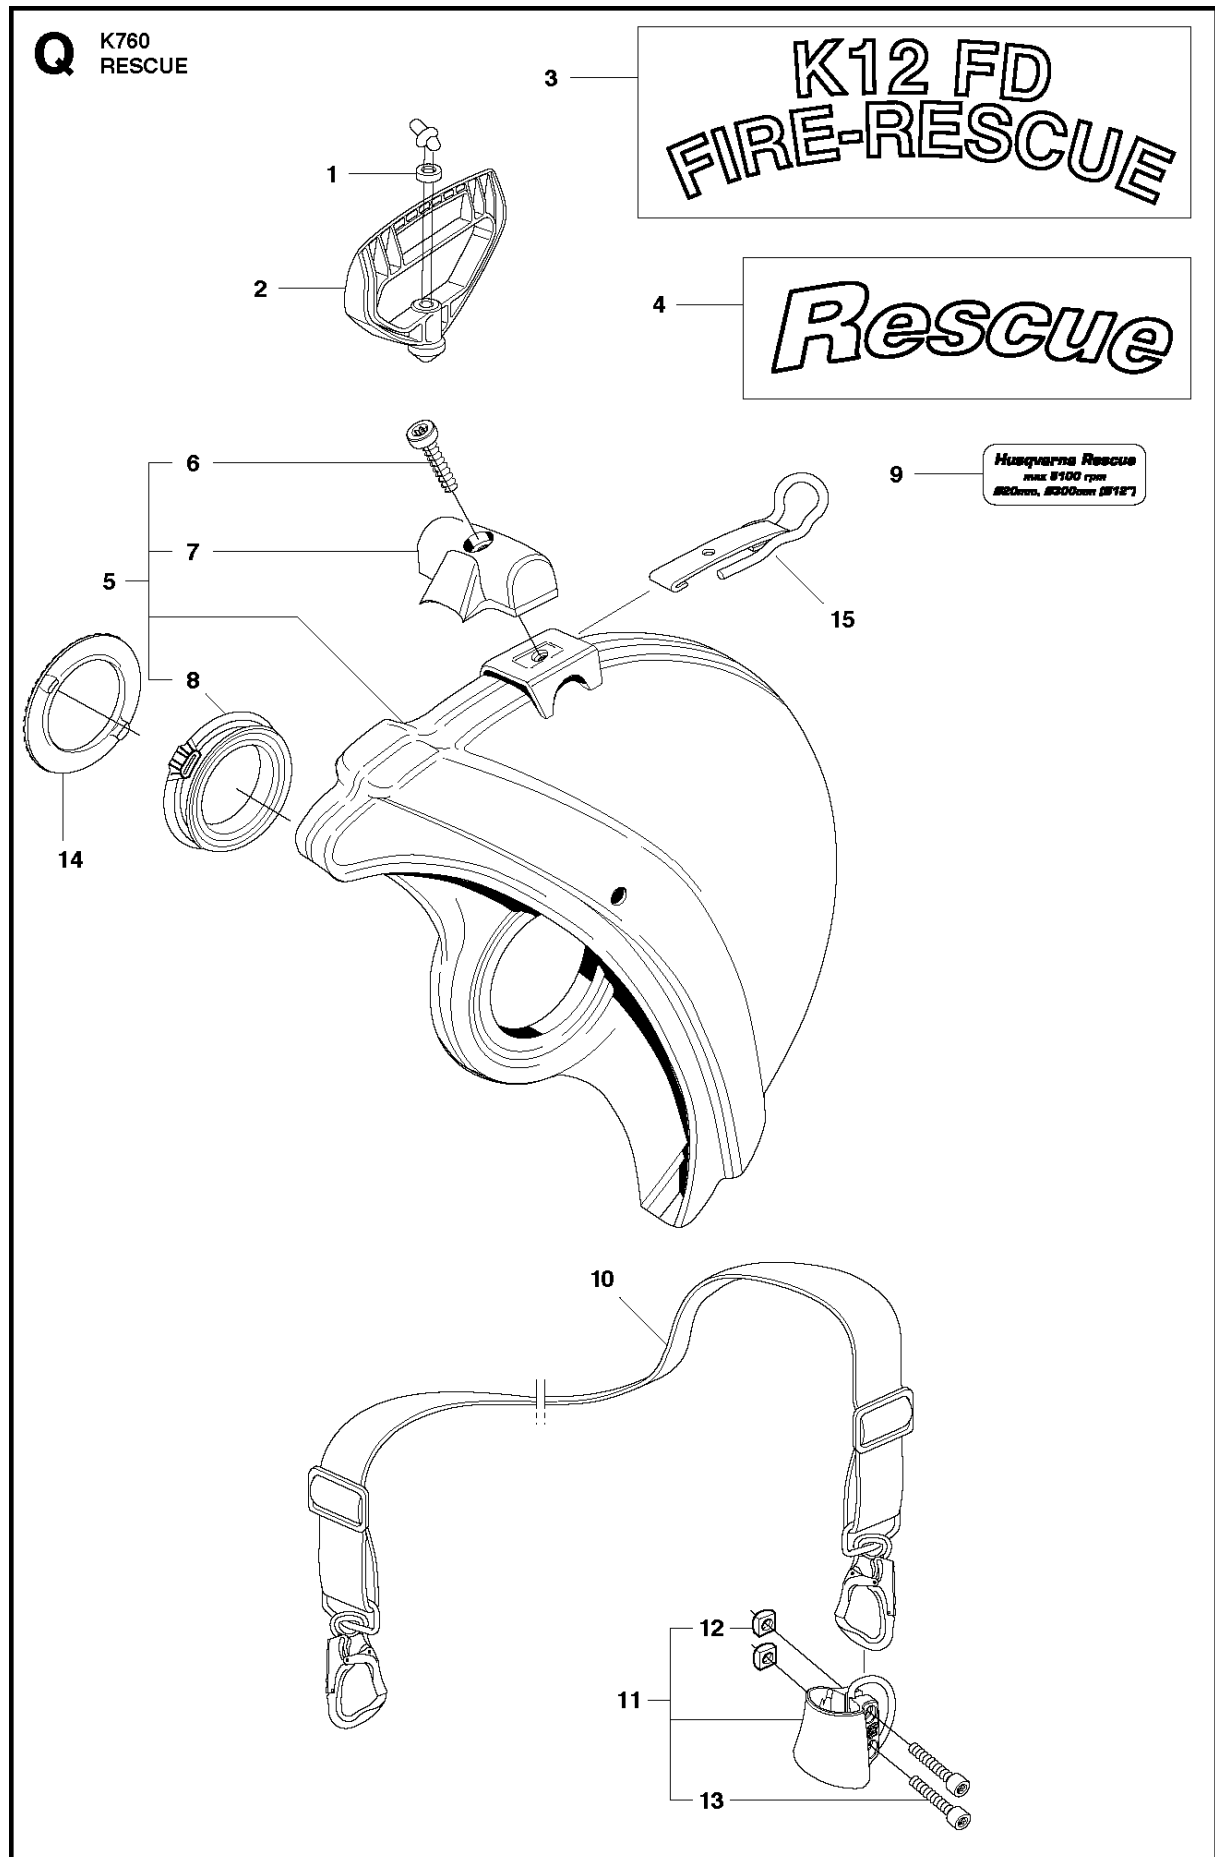

GASKET KIT

K760, 2013-02

Ref	Part No	Description	Remark	QTY KIT
1	506 38 26-01	TOOL		1
2	581 35 74-01	GASKET KIT	Incl. 3-8, 11-12	1
3	506 37 69-02	GASKET		1
4	506 37 70-03	GASKET		1
5	544 21 93-02	INSERT		1
6	503 26 02-04	SEALING RING	Blue	2
7	581 28 53-01	GASKET		1
8	506 37 68-04	GASKET		1
9	502 23 33-01	KIT	Incl. 10 Pins	1
10	502 28 70-03	KIT		1
11	506 37 67-01	CYLINDER		1
12	506 37 70-02	GASKET		1