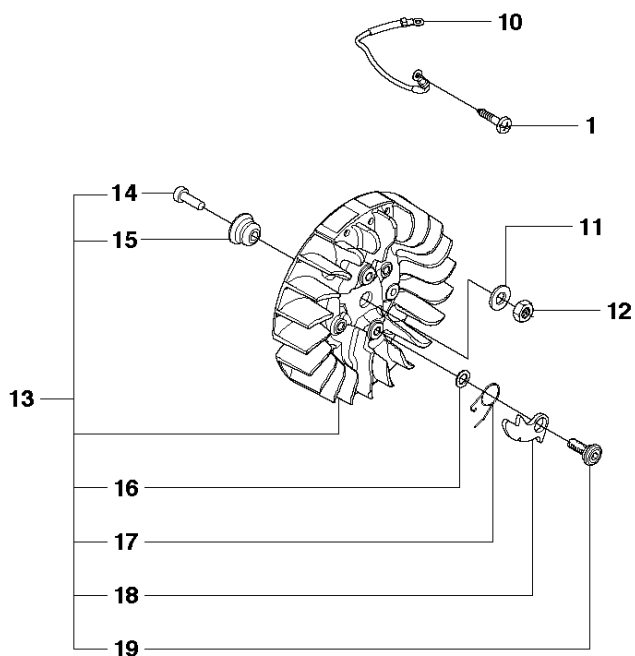

H K760
STARTER

STARTER

K760, 2013-02

Ref	Part No	Description	Remark	QTY KIT
1	574 36 20-05	STARTER	Incl. 2 - 15	1
2	510 26 92-22	SCREW ITXSCT		1
3	740 43 13-00	O-RING		1
4	510 00 08-01	SEALING		1
5	506 26 31-01	SPACING SLEEVE		1
6	506 25 30-01	COMPRESSION SPRING		1
7	506 25 81-02	STARTER PULLEY		1
8	503 21 28-10	SCREW CCRPANT		2
9	506 25 89-01	RECOIL SPRING		1
10	506 33 56-15	CORD		1
10	506 33 56-50	STARTER CORD	50 m	1
11	584 25 79-01	STARTER HANDLE ASSY		1
12	525 44 60-01	STARTER COVER		1
13	501 98 10-20	SCREW ITXSCM		4
14	525 57 11-01	DECAL		1
15	501 85 94-01	COOLING AIR CONDUCTOR		1

J K760
IGNITION SYSTEM

K760 Oil Guard

IGNITION SYSTEM

K760, 2013-02

Ref	Part No	Description	Remark	QTY KIT
1	503 21 28-10	SCREW CCRPANT		2
2	506 31 86-02	STOP SWITCH		1
3	506 37 84-02	CABLE		1
3	544 97 93-01	CABLE	Oil Guard	1
4	503 23 51-11	SPARK PLUG	RCJ 6 Y	1
5	501 48 54-02	SPARK PLUG CAP		1
6	580 38 05-01	IGNITION MODULE	Incl. 7 - 8	1
7	506 38 78-34	IGNITION CABLE		1
8	505 27 75-16	ISOLERHATT		1
9	503 21 53-20	SCREW ITXSCM		2
10	506 37 85-01	CABLE		1
11	503 23 01-01	WASHER		1
12	503 22 10-11	HEXAGON NUT		1
13	501 37 56-04	FLYWHEEL	Incl. 14 - 19	1
14	725 53 29-56	SCREW IHSCM		1
15	574 25 09-01	WEIGHT		1
16	503 23 00-42	WASHER		2
17	501 63 48-01	SPRING		2
18	501 67 32-03	PAWL		2
19	506 00 69-01	SCREW		2
20	544 38 49-01	CABLE	Oil Guard	1
21	577 24 28-01	CABLE HOLDER		1