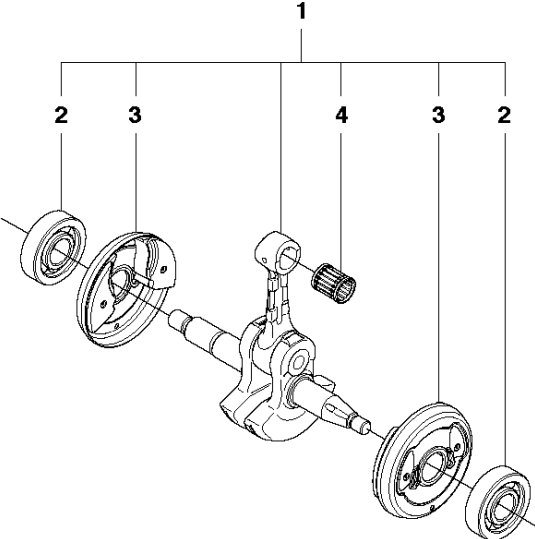

E K760 Cut-n-Break
CRANKSHAFT

CRANKSHAFT

K760 CUT-N-BREAK, 2013-06

Ref	Part No	Description	Remark	QTY KIT
1	502 29 50-02	CRANKSHAFT ASSY	Incl. 2 - 4	1
2	738 22 02-25	BALL BEARING		2
3	537 20 33-01	CUP		2
4	503 25 56-01	NEEDLE BEARING		1