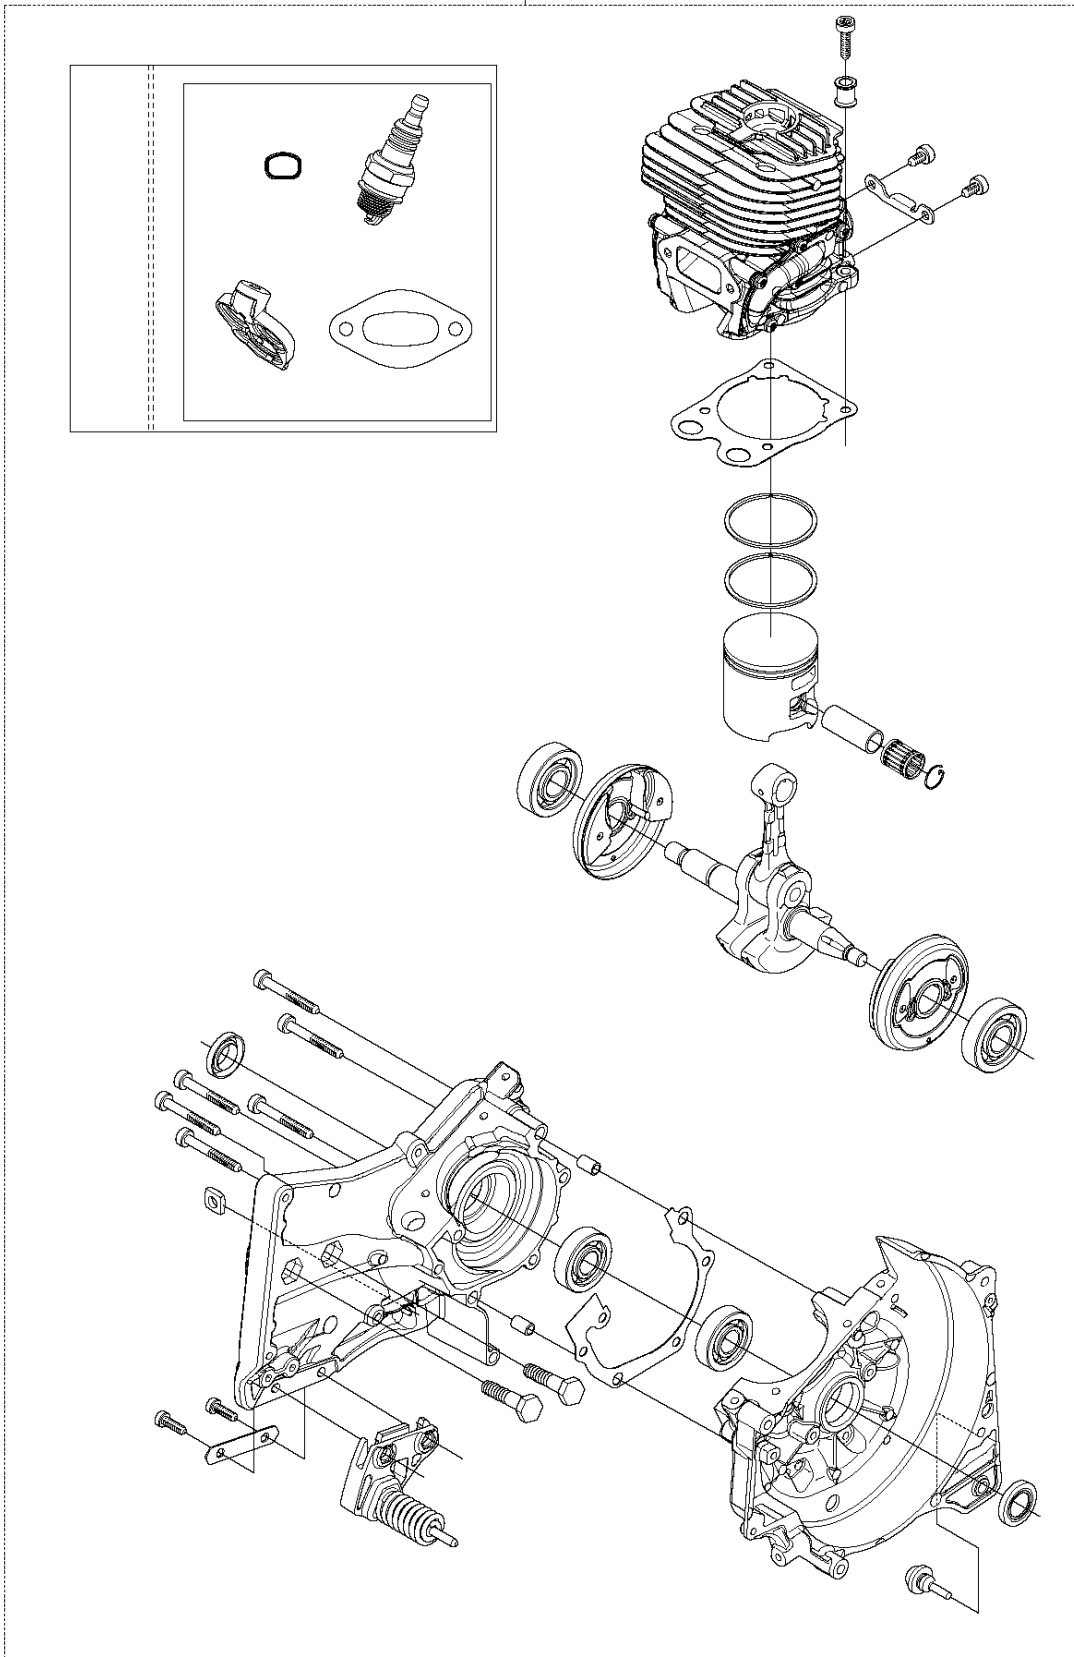

ACCESSORIES

K760 CUT-N-BREAK, 2013-06

Ref	Part No	Description	Remark	QTY KIT
1	544 17 80-02	TOOL		1
2	506 38 26-01	TOOL		1
3	544 17 81-01	PULLER		1
4	581 35 74-01	GASKET KIT		1
5	544 21 93-02	INSERT		1
6	503 26 02-04	SEALING RING		2
7	581 28 53-01	GASKET		1
8	506 37 68-03	GASKET		1
9	506 37 67-01	CYLINDER		1
10	506 37 70-03	GASKET		1
11	506 37 70-02	GASKET		1
12	506 37 69-02	GASKET		1

Q K760 Cut-n-Break
LONGBLOCK

1