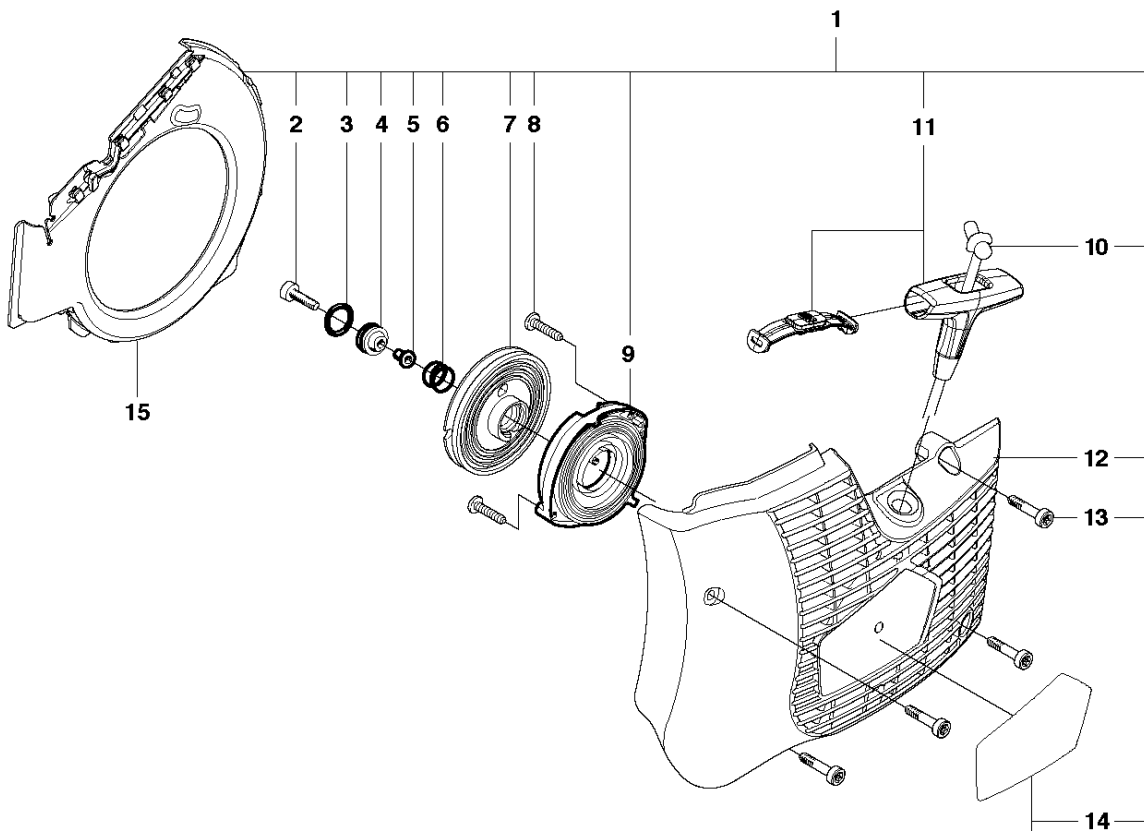

H K760 Cut-n-Break
STARTER

STARTER

K760 CUT-N-BREAK, 2013-06

Ref	Part No	Description	Remark	QTY KIT
1	574 36 20-05	STARTER	Incl. 2 - 15	1
2	510 26 92-22	SCREW ITXSCT		1
3	740 43 13-00	O-RING		1
4	510 00 08-01	SEALING		1
5	506 26 31-01	SPACING SLEEVE		1
6	506 25 30-01	COMPRESSION SPRING		1
7	506 25 81-02	STARTER PULLEY		1
8	503 21 28-10	SCREW CCRPANT		2
9	506 25 89-01	RECOIL SPRING		1
10	506 33 56-15	CORD		1
10	506 33 56-50	STARTER CORD	50 m	1
11	584 25 79-01	STARTER HANDLE ASSY		1
12	525 44 60-01	STARTER COVER		1
13	501 98 10-20	SCREW ITXSCM		4
14	525 57 11-01	DECAL		1
15	501 85 94-01	COOLING AIR CONDUCTOR		1