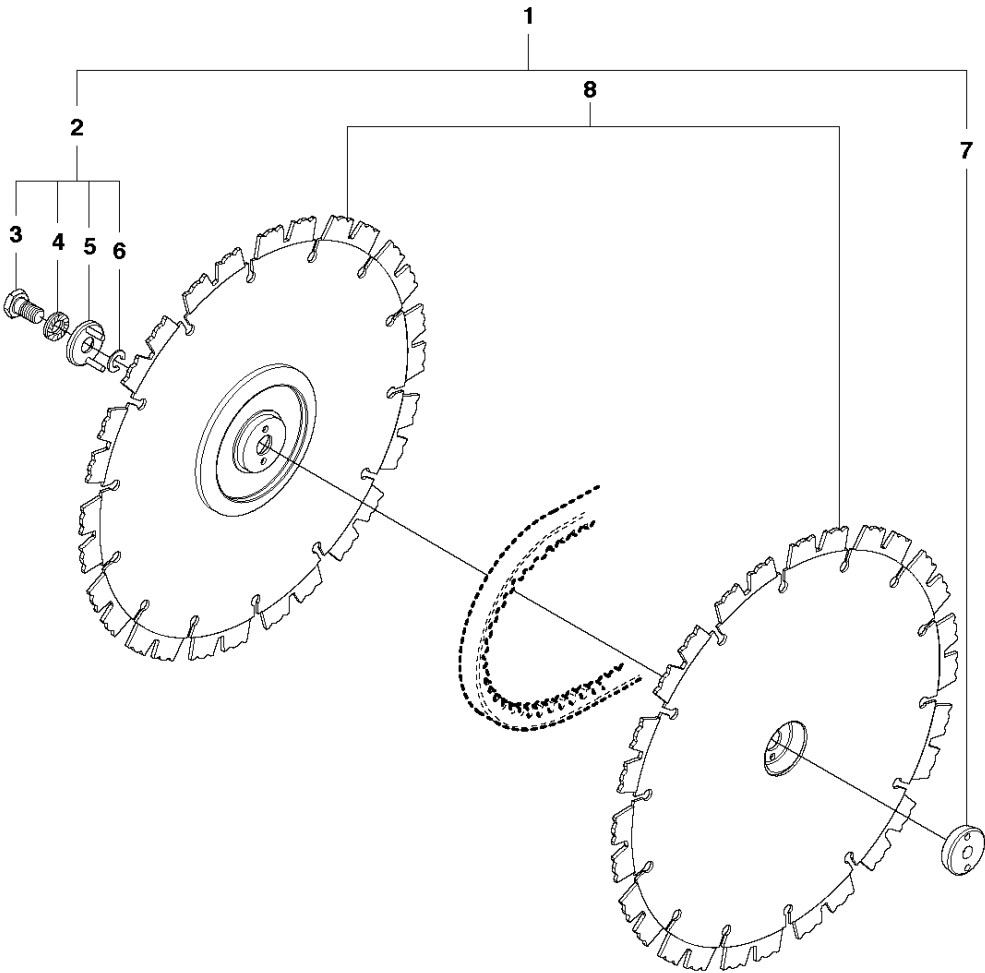

SPARE PARTS LIST

POWER CUTTERS

K760 CUT-N-BREAK, 2013-06

CUTTER ARM

K760 CUT-N-BREAK, 2013-06

Ref	Part No	Description	Remark	QTY KIT
1	575 27 99-01	CUTTER ARM	Incl. 2, 9 - 16, 21 - 28	1
2	544 10 50-04	HOSE	Incl. 3 - 8	1
3	504 87 52-01	SEALING		1
4	544 04 17-01	HOSE		1
5	506 40 57-02	GROMMET		1
6	506 35 27-02	PROTECTIVE SPRING		1
7	506 09 56-05	HOSE CLAMP		1
8	506 40 98-02	NIPPLE		1
9	506 40 55-02	BELT GUARD		1
10	503 26 30-08	O-RING		4
11	506 40 64-03	BLADE GUARD		1
12	506 40 61-01	SPRING		1
13	525 56 45-01	BELT COVER		1
14	503 21 53-10	SCREW ITXSCM		6
15	506 40 56-01	DEFLECTION LIMITER		1
16	544 10 37-03	BAR	Incl. 17 - 20	1
17	506 40 28-02	BEARING CAGE		1
18	544 10 59-01	BEARING		1
19	506 40 29-02	BUSHING		1
20	574 44 76-01	BAR PLATE		1
21	506 37 27-02	BELT		1
22	506 40 65-02	BLADE GUARD		1
23	506 40 61-02	SPRING		1
24	506 40 46-02	WEAR PROTECTION		1
25	503 21 28-10	SCREW CCRPANT		1
26	506 40 51-01	STOP		1
27	724 12 84-01	SCREW CRPANM		1
28	506 40 56-02	DEFLECTION LIMITER		1
29	544 37 44-02	LABEL		1
30	544 10 57-03	BEARING CAGE	Incl. 17-18	1

B K760 Cut-n-Break
CUTTING BLADE

CUTTING BLADE

K760 CUT-N-BREAK, 2013-06

Ref	Part No	Description	Remark	QTY KIT
1	501 00 88-02	SCREW KIT	Incl. 2, 7	1
2	501 00 88-01	SCREW KIT		1
3	506 40 25-02	SCREW		1
4	503 23 04-03	WASHER		1
5	544 26 53-01	WASHER		1
6	735 31 10-41	RETAINER RING		1
7	506 40 24-01	NUT		1
8	574 83 62-01	DIAMOND BLADE	EL10 CnB Soft	1
8	574 83 62-02	DIAMOND BLADE	EL35 CnB Medium	1
8	574 83 62-03	DIAMOND BLADE	EL70 CnB Hard	1