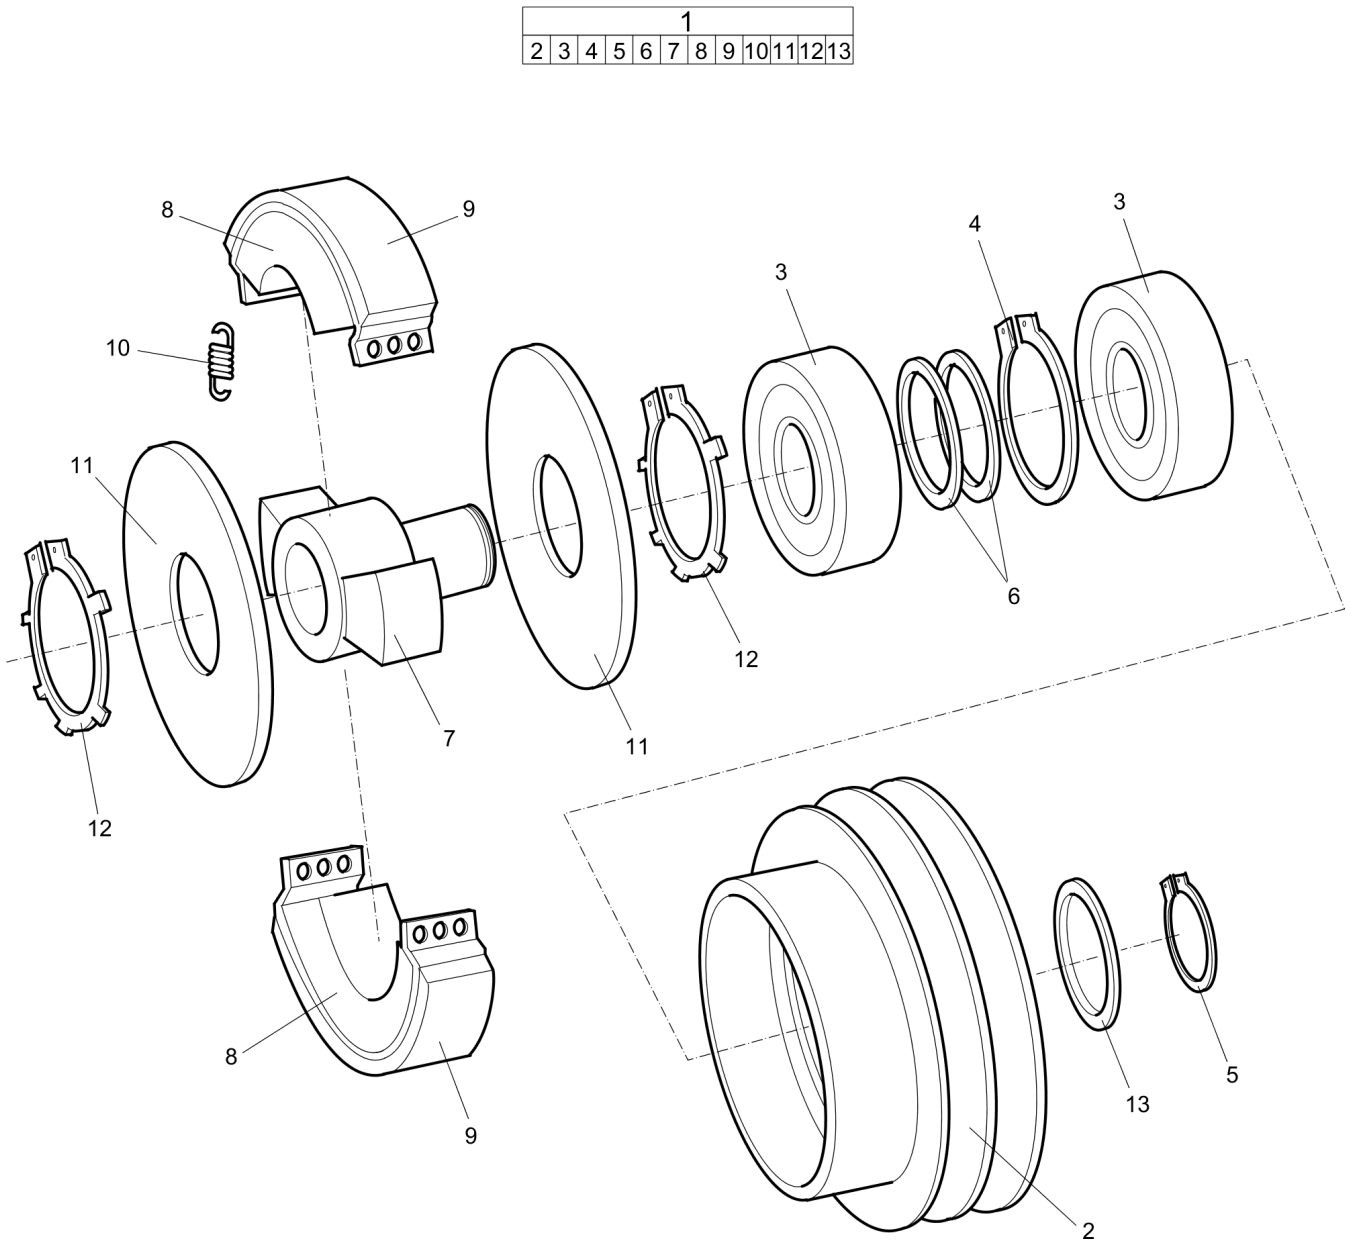

Refer to the Parts Online web page for most up-to-date information. The printed information might be outdated.

Item	Part No.	Name	Qty	L
1	594645701	Centrifugal clutch, cpl	1	
2	594657901	V-belt pulley	1	
3	594607601	Ball bearing	2	
4	595193001	Retaining ring	1	
5	594557501	Retaining ring	1	
6	595193101	Shim	2	
7	595505201	Hub	1	
8	594607801	Weight	2	
9	594295501	Lining	2	
10	594657701	Spring	4	
11	594607901	Cover	2	
12	594608001	Retaining ring	2	
13	595193201	Shim	1	