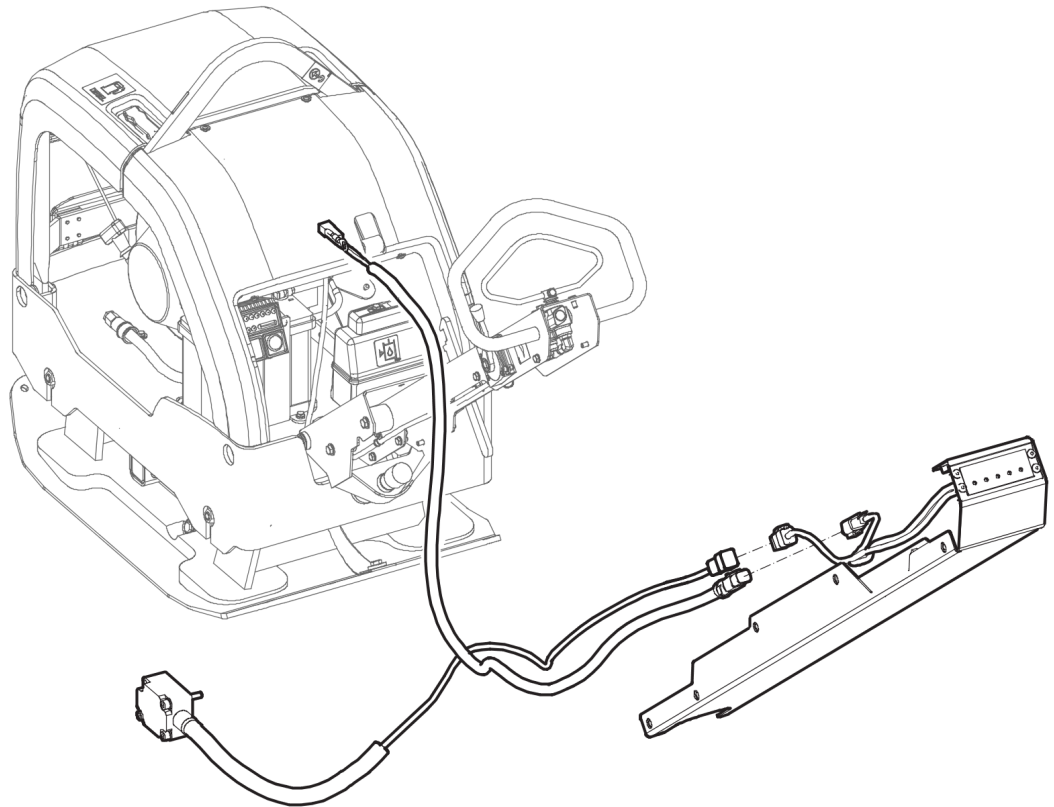

Service, repair and wear part kits Compaction indicator kit