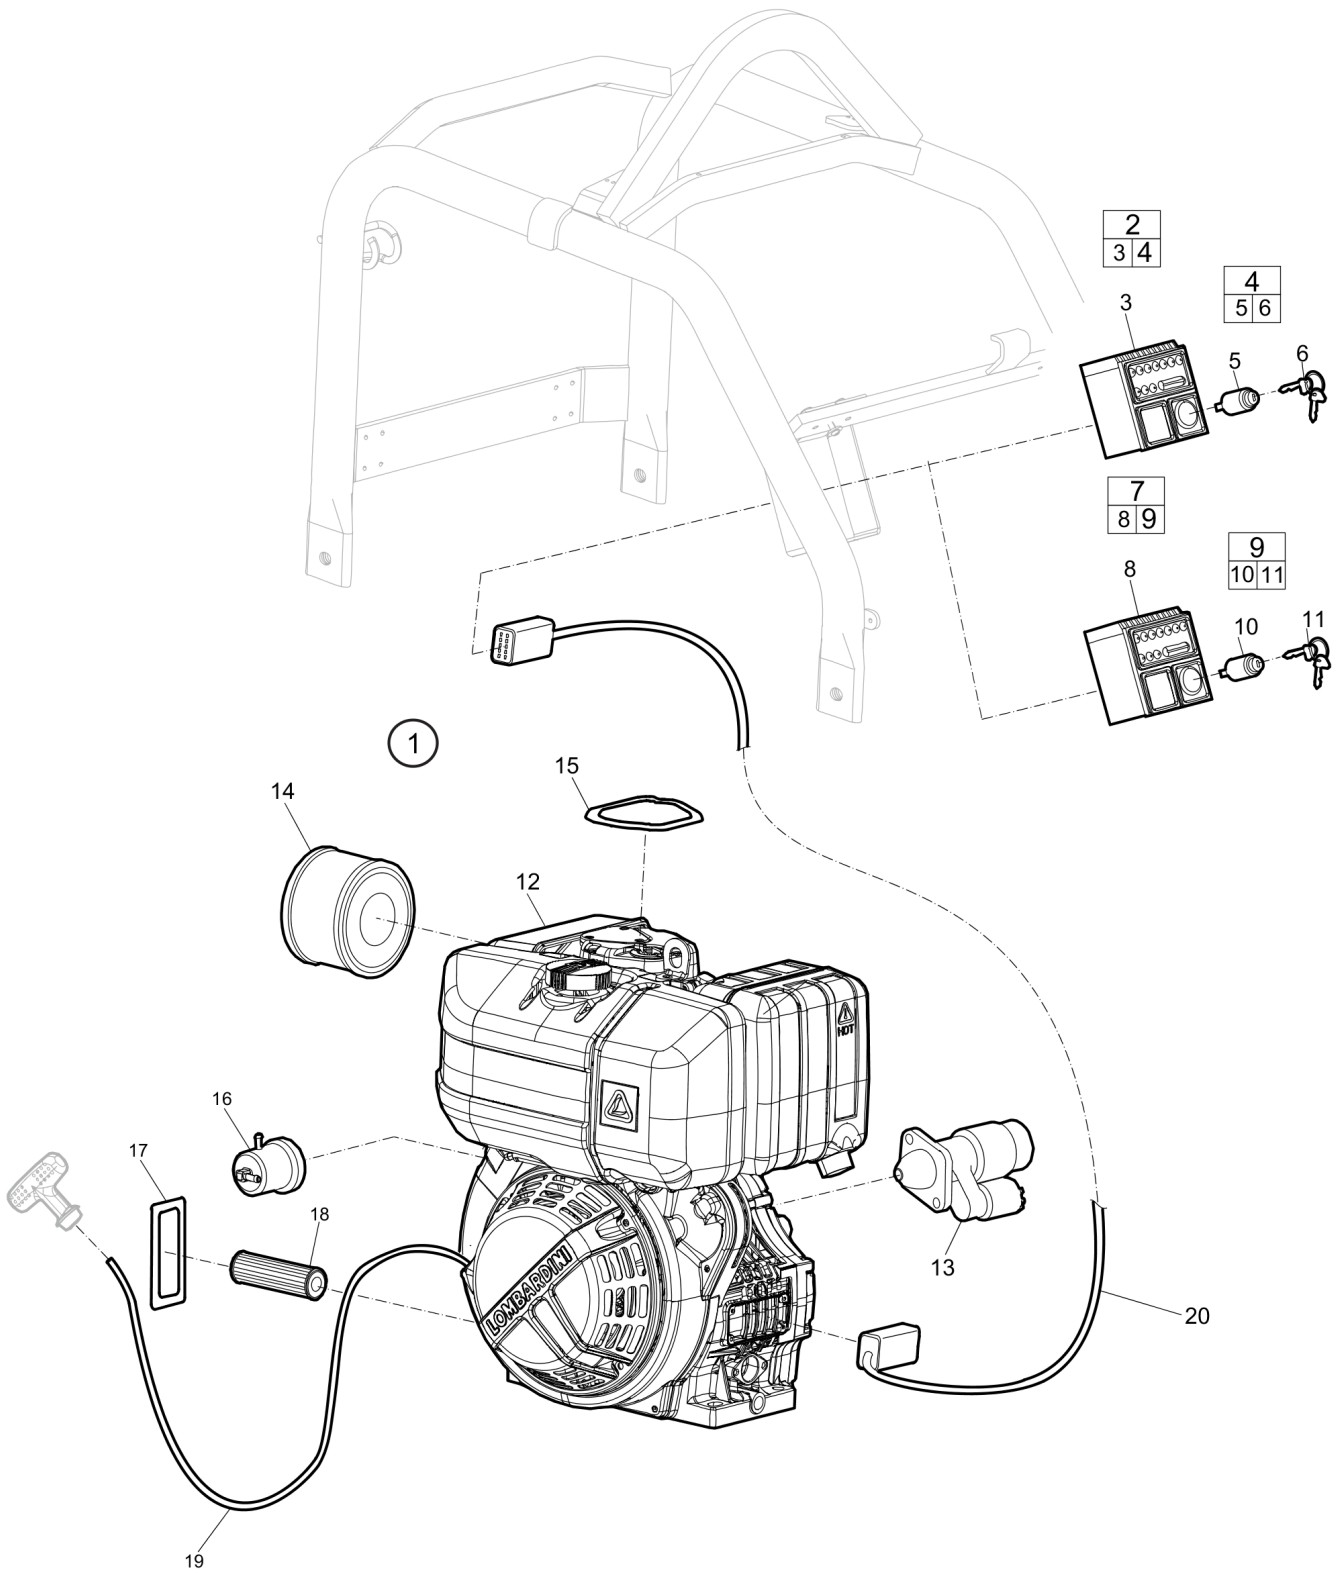

Spare parts list Engine, Lombardini 15 LD440, Non EPA version

Refer to the Parts Online web page for most up-to-date information. The printed information might be outdated.

Item	Part No.	Name	Qty	L
1	595503401	Engine, complete Lombardini 15LD440	1	
2	594211801	Start box, complete	1	A
3	-	Startbox	1	
4	594202001	Igniton switch, complete	1	
5	-	Ignition switch	1	B
6	-	Key	1	B
7	594214001	Start box, complete	1	C
8	-	Startbox	1	
9	594191401	Igniton switch, complete	1	
10	-	Ignition switch	1	B
11	-	Key	1	B
12	-	Engine part	1	
13	594197801	Starter motor	1	
14	594197401	Air filter complete	1	
15	594197701	Gasket cover	1	
16	594197301	Fuel filter cartridge	1	
17		Gasket	1	
18	594197501	Oil filter internal	1	
19	-	Rope	1	
20	594176301	Wire harness	1	A

Comments for Page: Engine, Lombardini 15 LD440, Non EPA version

A|| Old version, valid up to s/n: BGF041732

B|| Not sold seperatly

C|| New version, valid from s/n: BGF041733