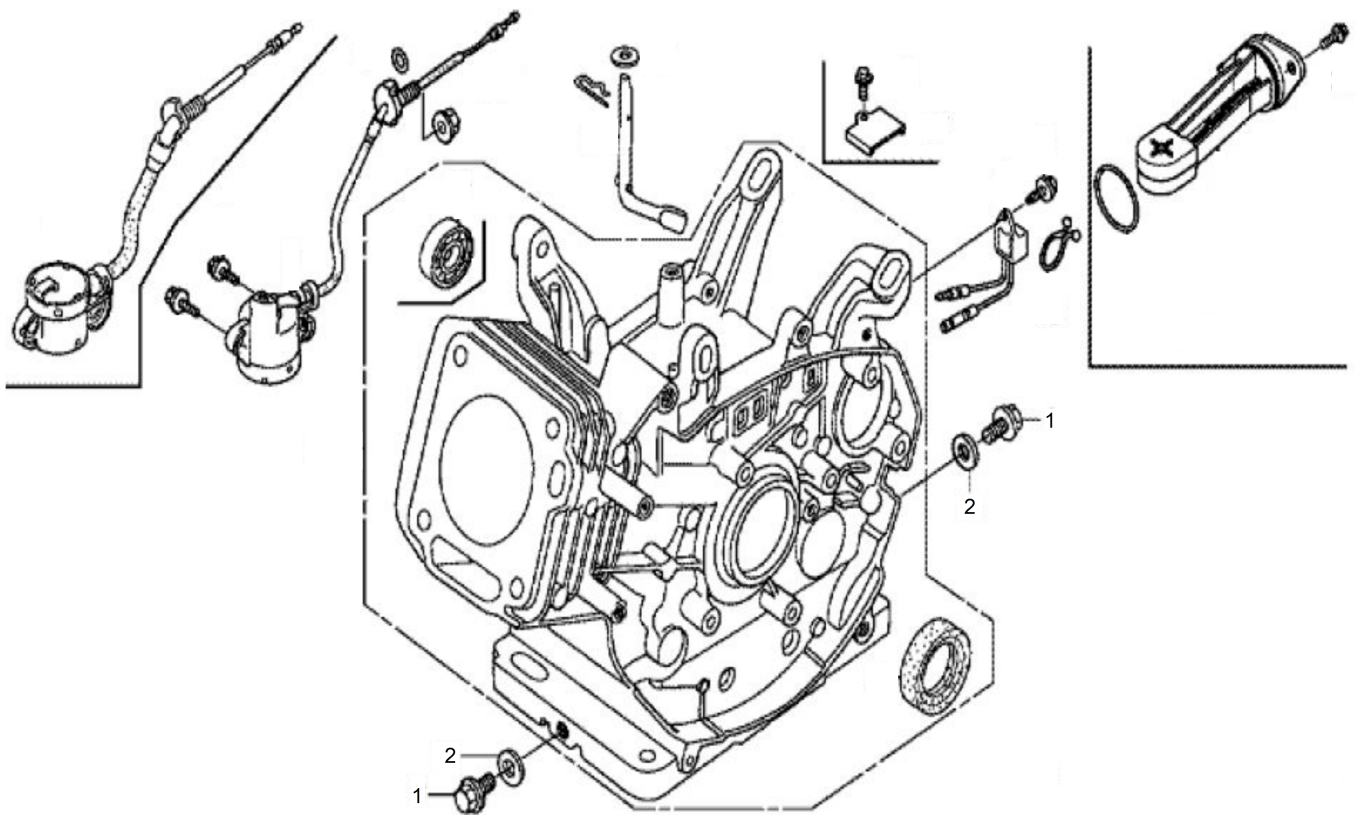

Engine Cylinder barrel

Refer to the Parts Online web page for most up-to-date information. The printed information might be outdated.

Item	Part No.	Name	Qty	L
1	595382001	Oil plug	2	
2	594760601	Oil plug gasket	2