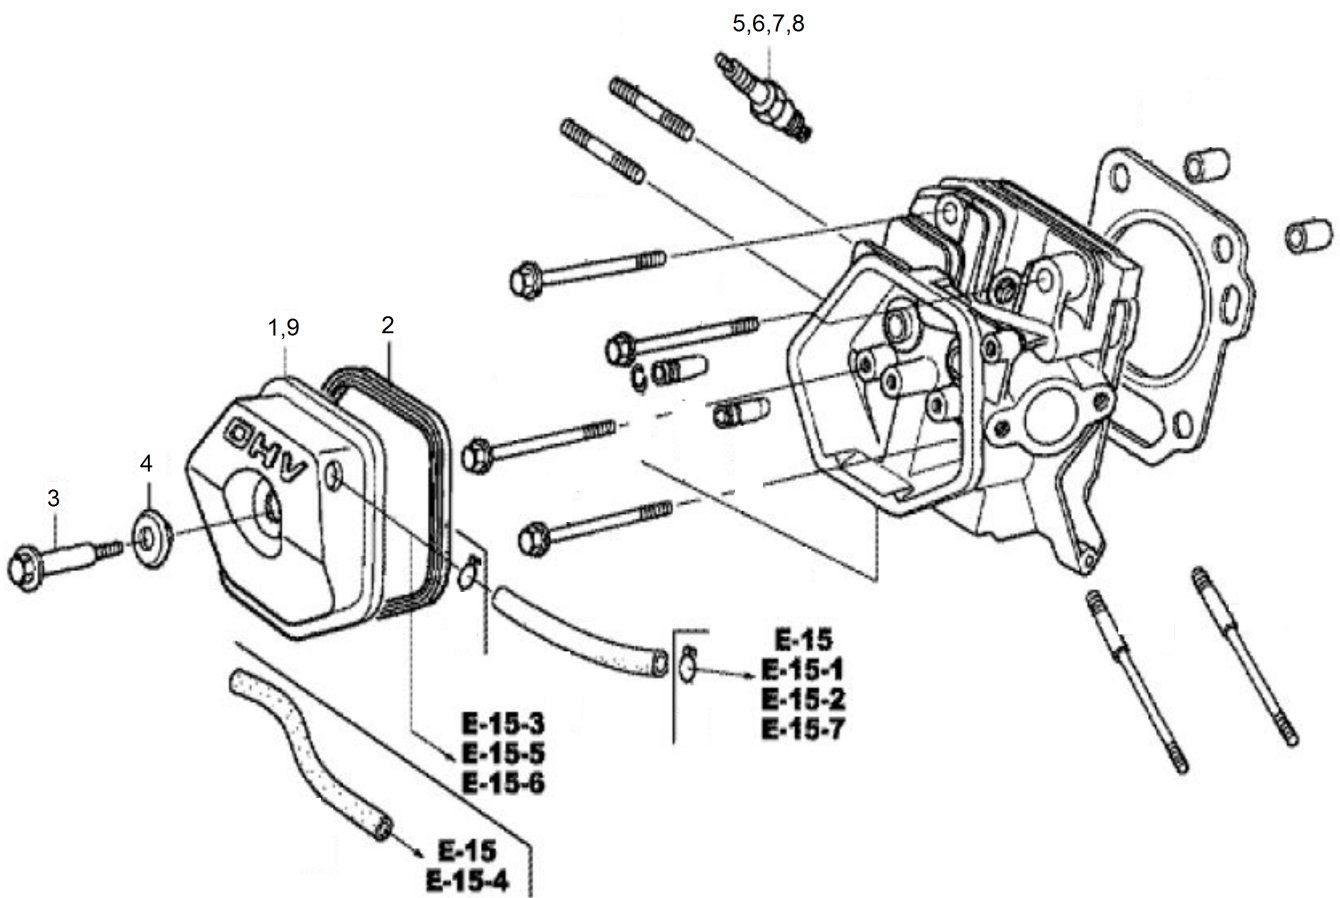

Engine Cylinder head

Item	Part No.	Name	Qty	L
1	595131301	Valve cover	1	
2	594760301	Gasket	1	
3	595378701	Bolt, head cover	1	
4	595378801	Washer comp., head cover	1	
5	594198001	Plug, spark (bpr5es) (ngk)	1	
6	595378901	Plug, spark (w16epr-u) (denso)	1	
7	595379001	Plug, spark (bpr5es) (ngk)	1	
8	594204001	Plug, spark (bpr6es) (ngk)	1	
9	595378601	Cover, cylinder head	1