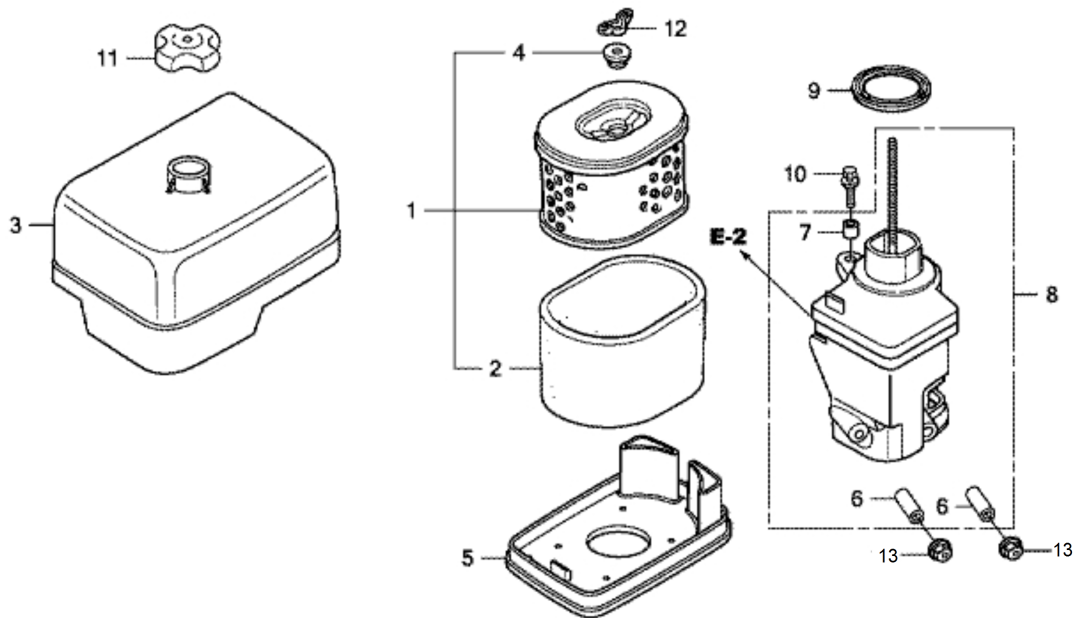

Engine Air cleaner

Item	Part No.	Name	Qty	L
1	595359001	Element, air cleaner (dual)	1	
2	595358901	Outer filter	1	
3	595360001	Cover, air cleaner case	1	
4	595049401	Grommet	1	
5	595377701	Nose, silencer	1	
6	595377801	Collar, air cleaner	2	
7	595130501	Collar b, air cleaner	1	
8	595130601	Elbow comp., air cleaner	1	
9	595470801	Gasket	1	
10	595130701	Bolt-washer, 6x22	1	
11	595360101	Nut, air cleaner cover	1	
12	595049301	Nut	1	
13	595130801	Nut, flange, 6mm	2