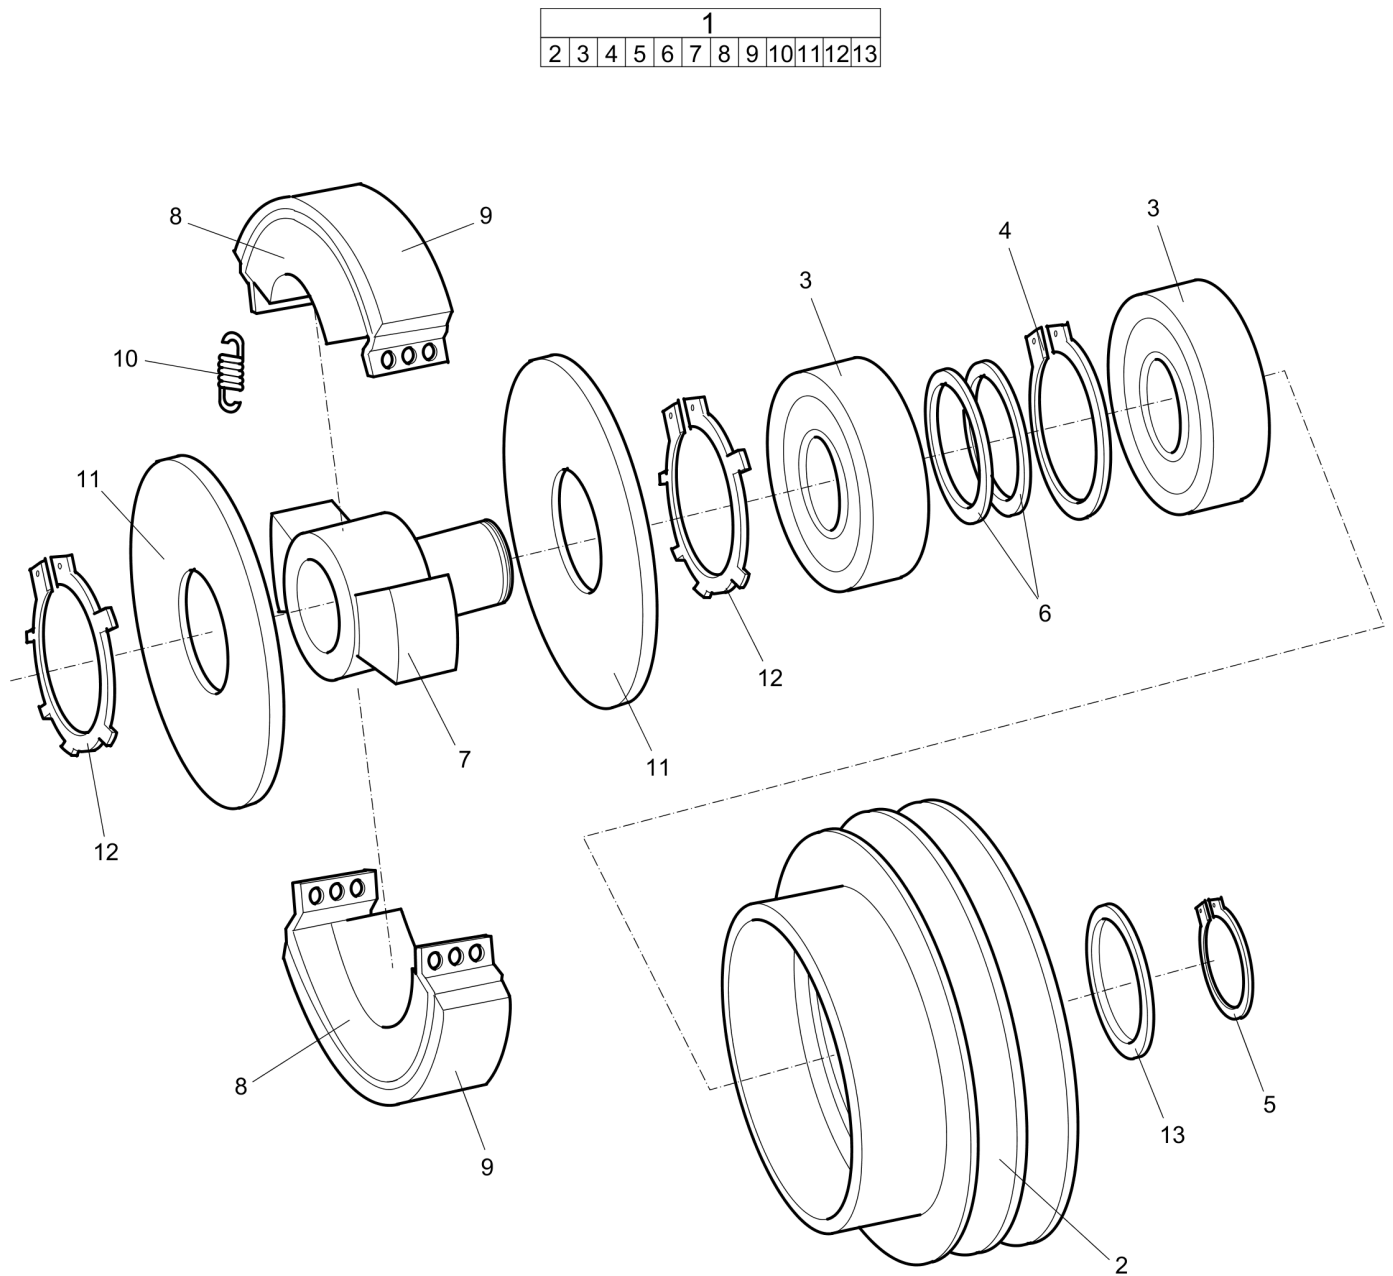

Spare parts list Centrifugal clutch, Lombardini

Refer to the Parts Online web page for most up-to-date information. The printed information might be outdated.

Item	Part No.	Name	Qty	L
1	594645601	Centrifugal clutch, cpl	1	
2	594657901	V-belt pulley	1	
3	594607601	Ball bearing	2	
4	595193001	Retaining ring	1	
5	594557501	Retaining ring	1	
6	595193101	Shim	2	
7	594657801	Hub	1	
8	594607801	Weight	2	
9	594295501	Lining	2	
10	594657701	Spring	4	
11	594607901	Cover	2	
12	594608001	Retaining ring	2	
13	595193201	Shim	1