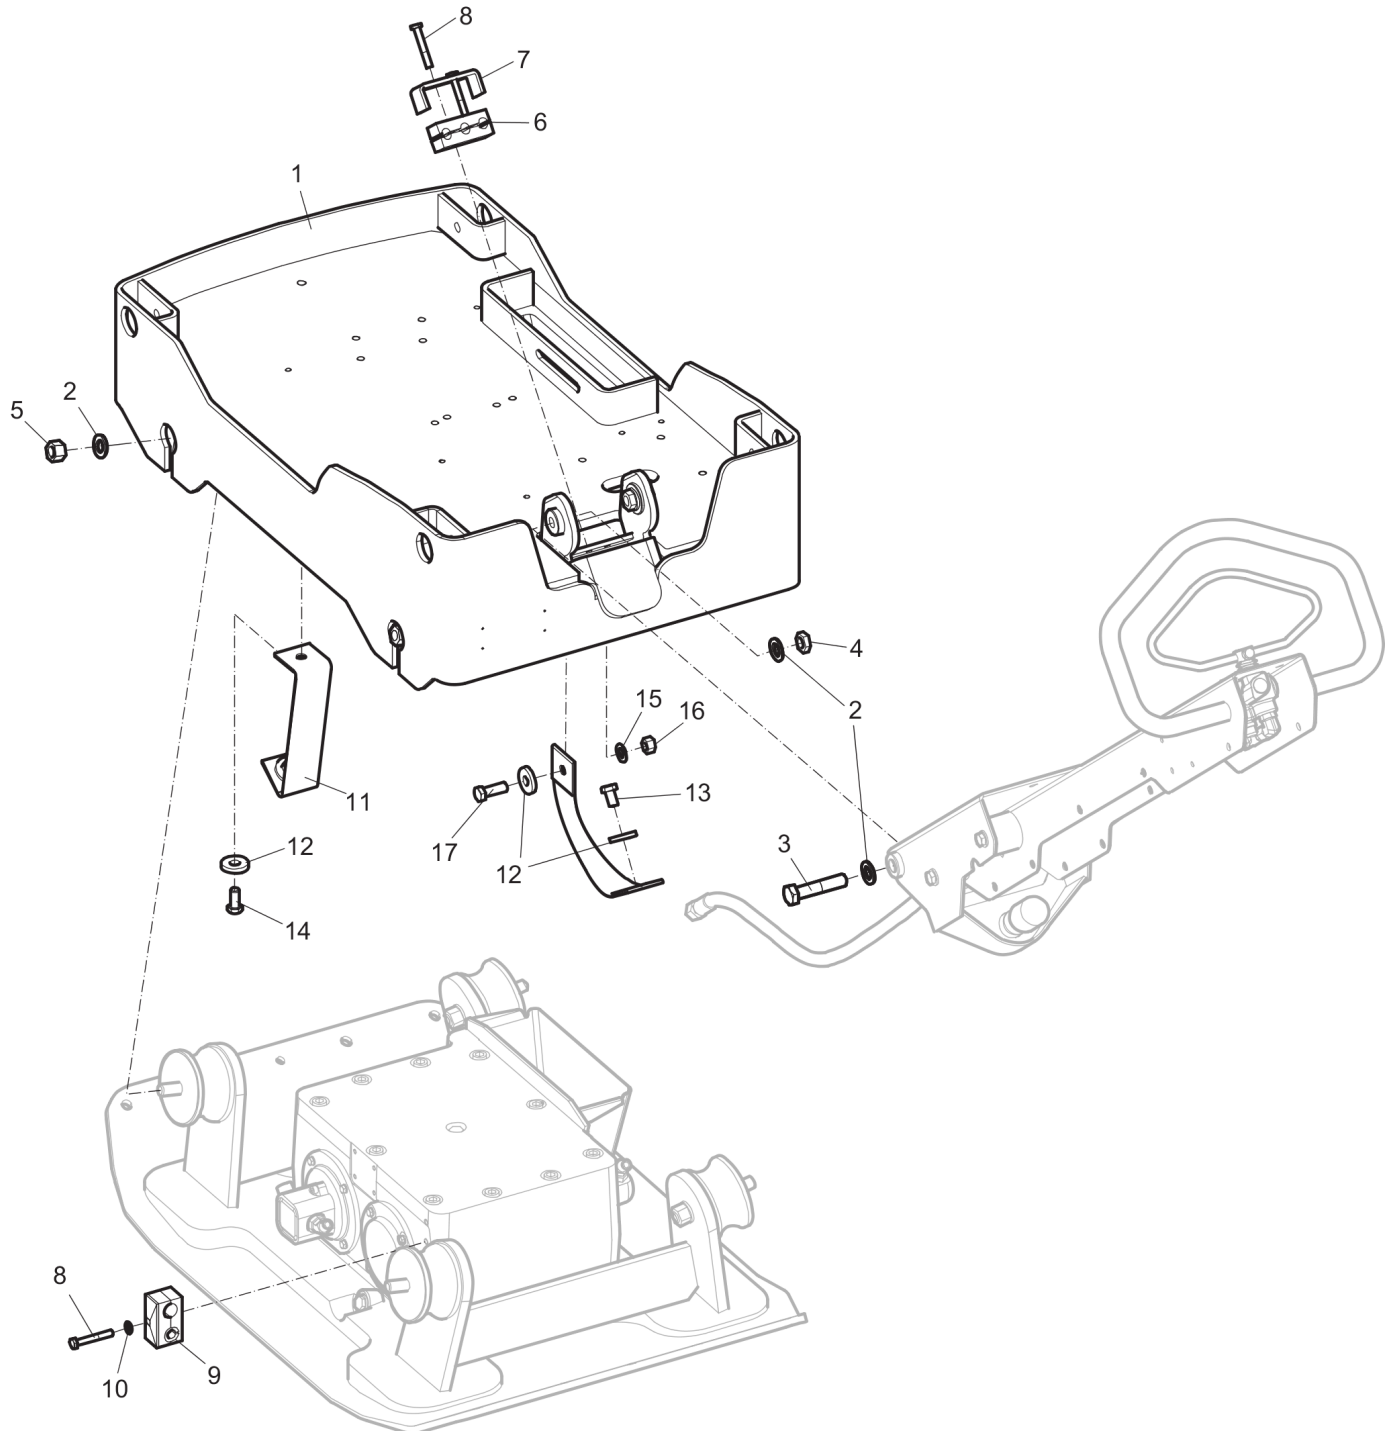

Spare parts list Engine plate

Refer to the Parts Online web page for most up-to-date information. The printed information might be outdated.

Item	Part No.	Name	Qty	L
1	595119301	Engine plate	1	
2	-	Washer, 17 x 30 x 3 mm, 0.70 x 1.18 x 0.12 in. 300 HV	8	
3	595070501	Screw, M16 x 75 mm 10.9 GEOMET®	2	
4	595059701	Nut, M16 A3K	2	
5	-	Nut, M16 A3K	4	
6	594324001	Rubber block	1	
7	594147401	Bracket	1	
8	-	Screw, M8 x 55 mm 8.8 A2K	3	
9	594455201	Hose holder	1	
10	-	Washer, 8.4 x 16 x 1.5 mm, 0.33 x 0.63 x 0.06 in. 300 HV	1	
11	594143001	Strap	2	
12	-	Washer, 13 x 36 x 6 mm, 0.51 x 1.42 x 0.24 in. 300 HV	4	
13	-	Screw, M8 x 20 mm 8.8 A2K	2	
14	595055301	Hex. screw	1	
15	-	Washer, 13 x 24 x 2 mm, 0.51 x 0.98 x 0.08 in. 300 HV	1	
16	-	Nut, M12 A3K	1	
17	-	Screw, M12 x 35 mm 8.8 A3K	1	