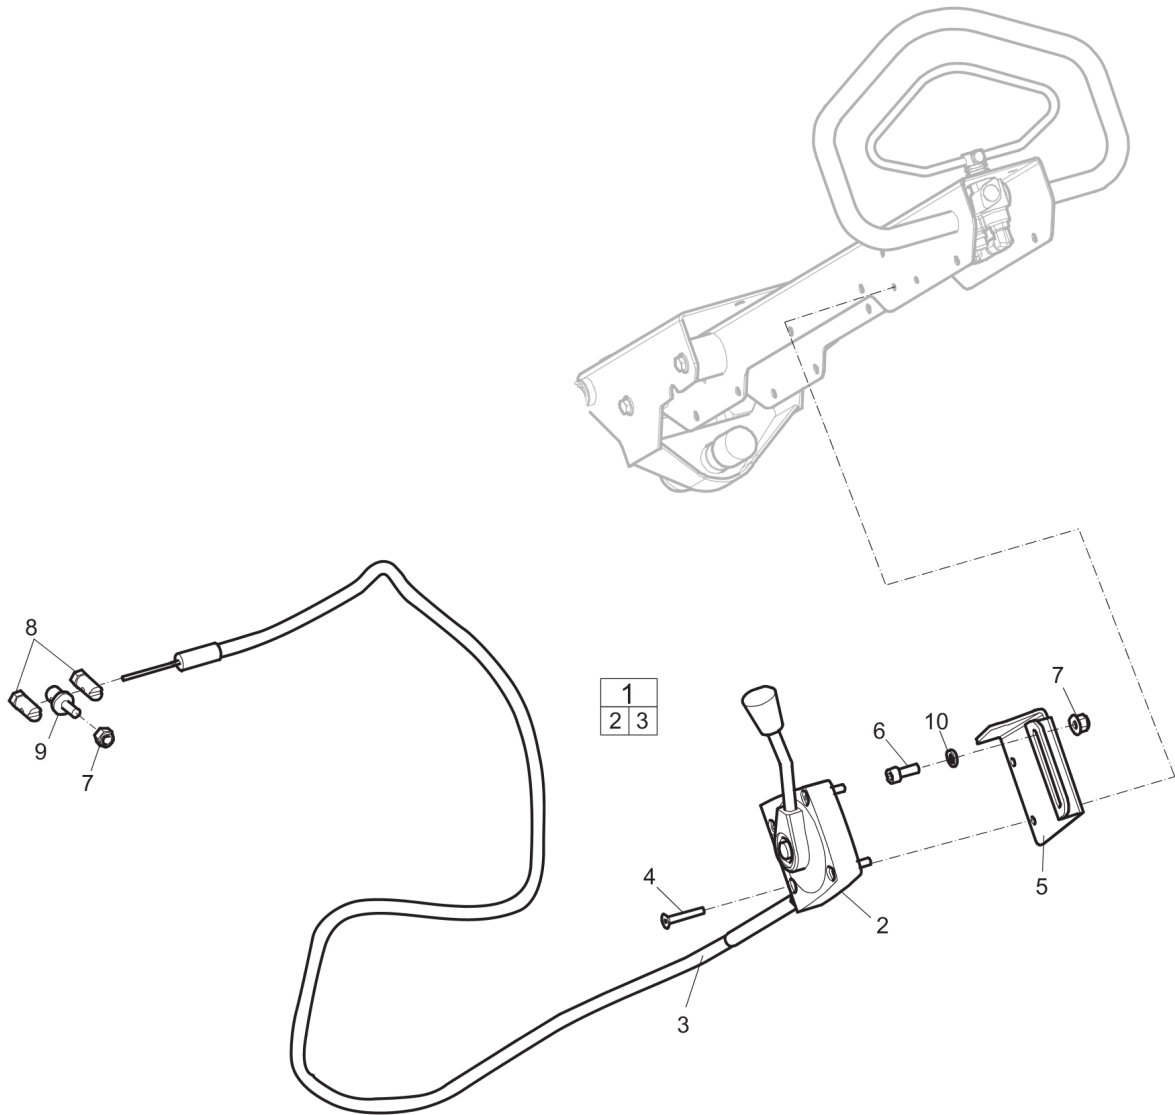

Spare parts list Throttle control, Lombardini, Non EPA

Item	Part No.	Name	Qty	L
1	594646401	Throttle control	1	
2	594490701	Throttle handle	1	
3	594651401	Control cable	1	
4	-	Screw, M5 x 30 mm A2-70	4	
5	594645101	Throttle control bracket	1	
6	-	Screw, M6 x 16 mm 8.8 A2K	1	
7	-	Nut, M6 x 1 mm A2K	2	
8	594331201	Nipple	2	
9	594646501	Nipple	1	
10	-	Washer, 6.4 x 12 x 1.5 mm, 0.25 x 0.47 x 0.06 in. 300 HV	1