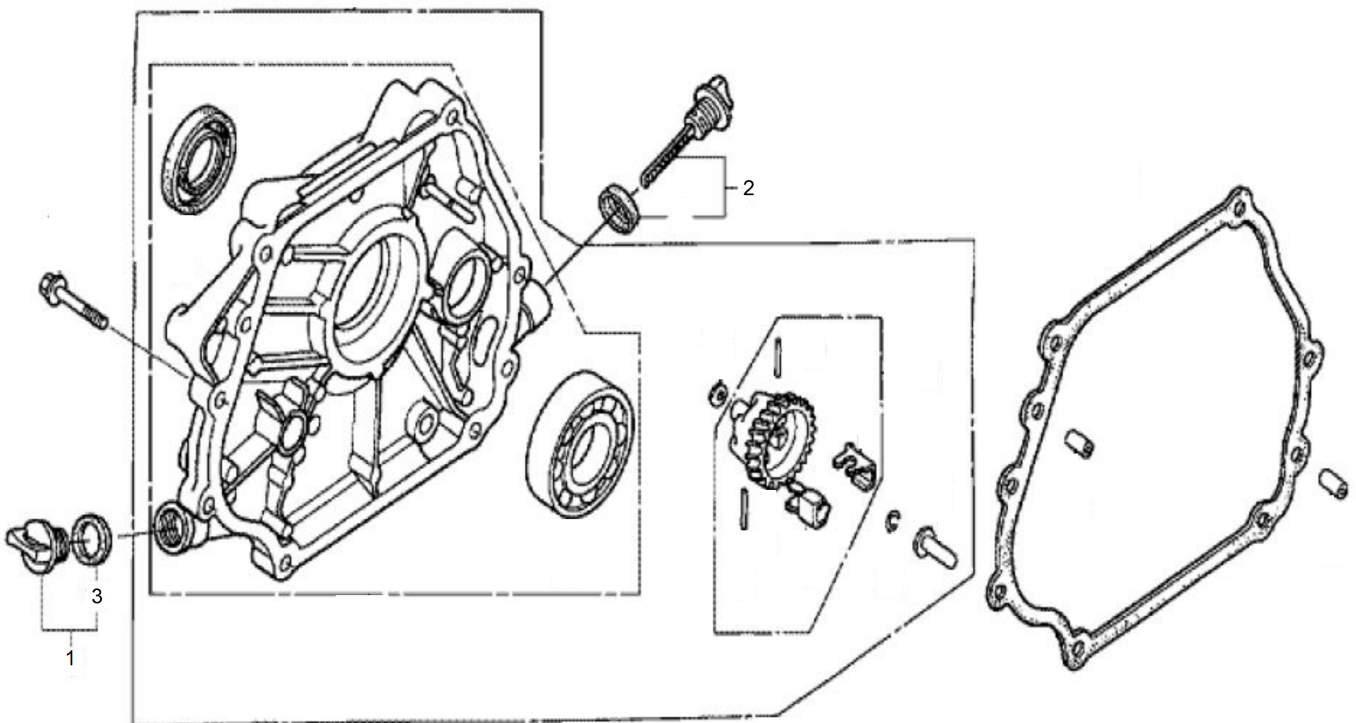

Engine Crankcase cover

Item	Part No.	Name	Qty	L
1	595379101	Cap assy., oil filler (black)	1	
2	595381901	Cap assy., oil filler	1	
3	595374201	Oil dipstick gasket	1