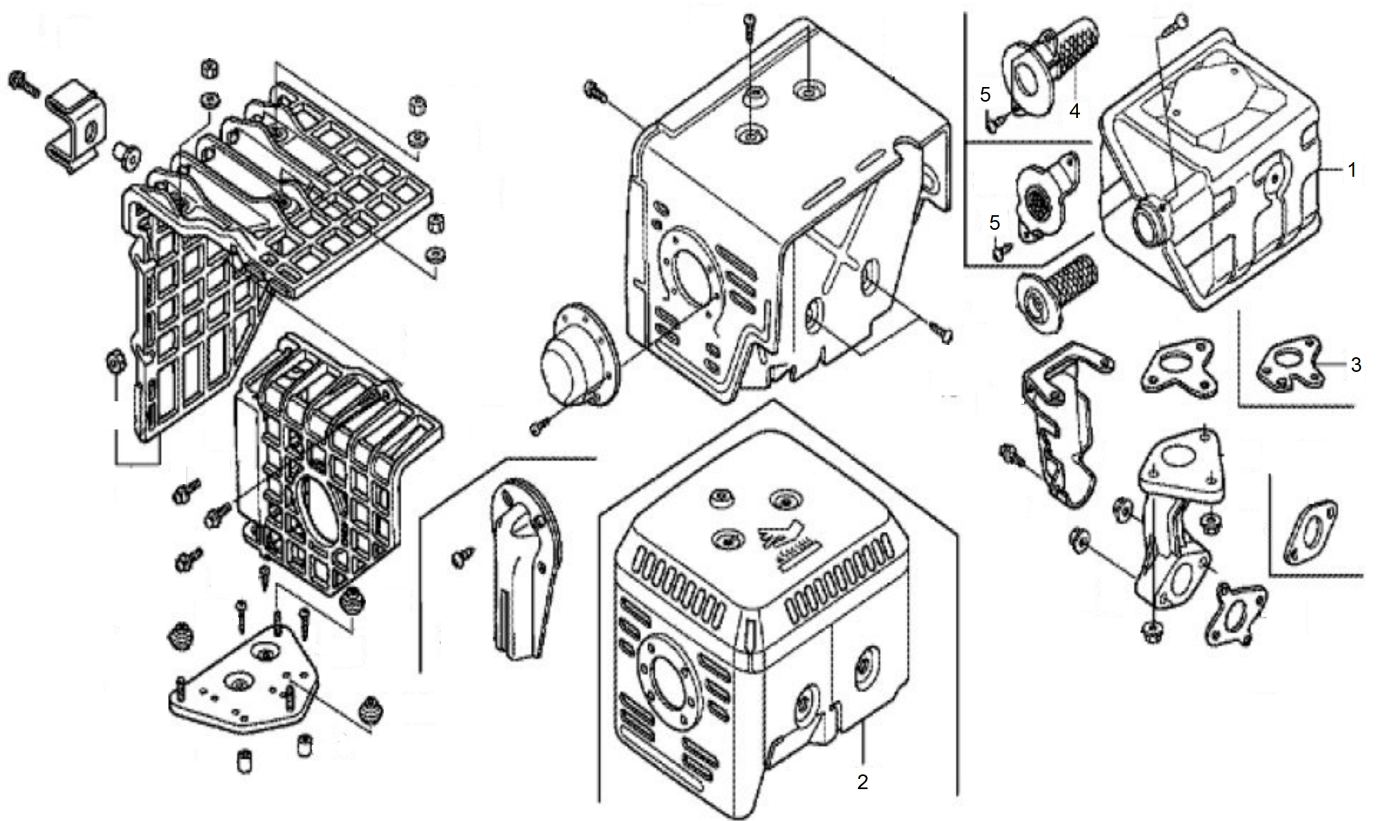

Engine Muffler

Refer to the Parts Online web page for most up-to-date information. The printed information might be outdated.

Item	Part No.	Name	Qty	L
1	595130901	Muffler comp.	1	
2	595360601	Protector comp., muffler (100db)	1	
3	595131201	Muffler gasket	1	
4	595519701	Arrester comp., spark	1	
5	595378201	Bolt, flange, 6x10	2