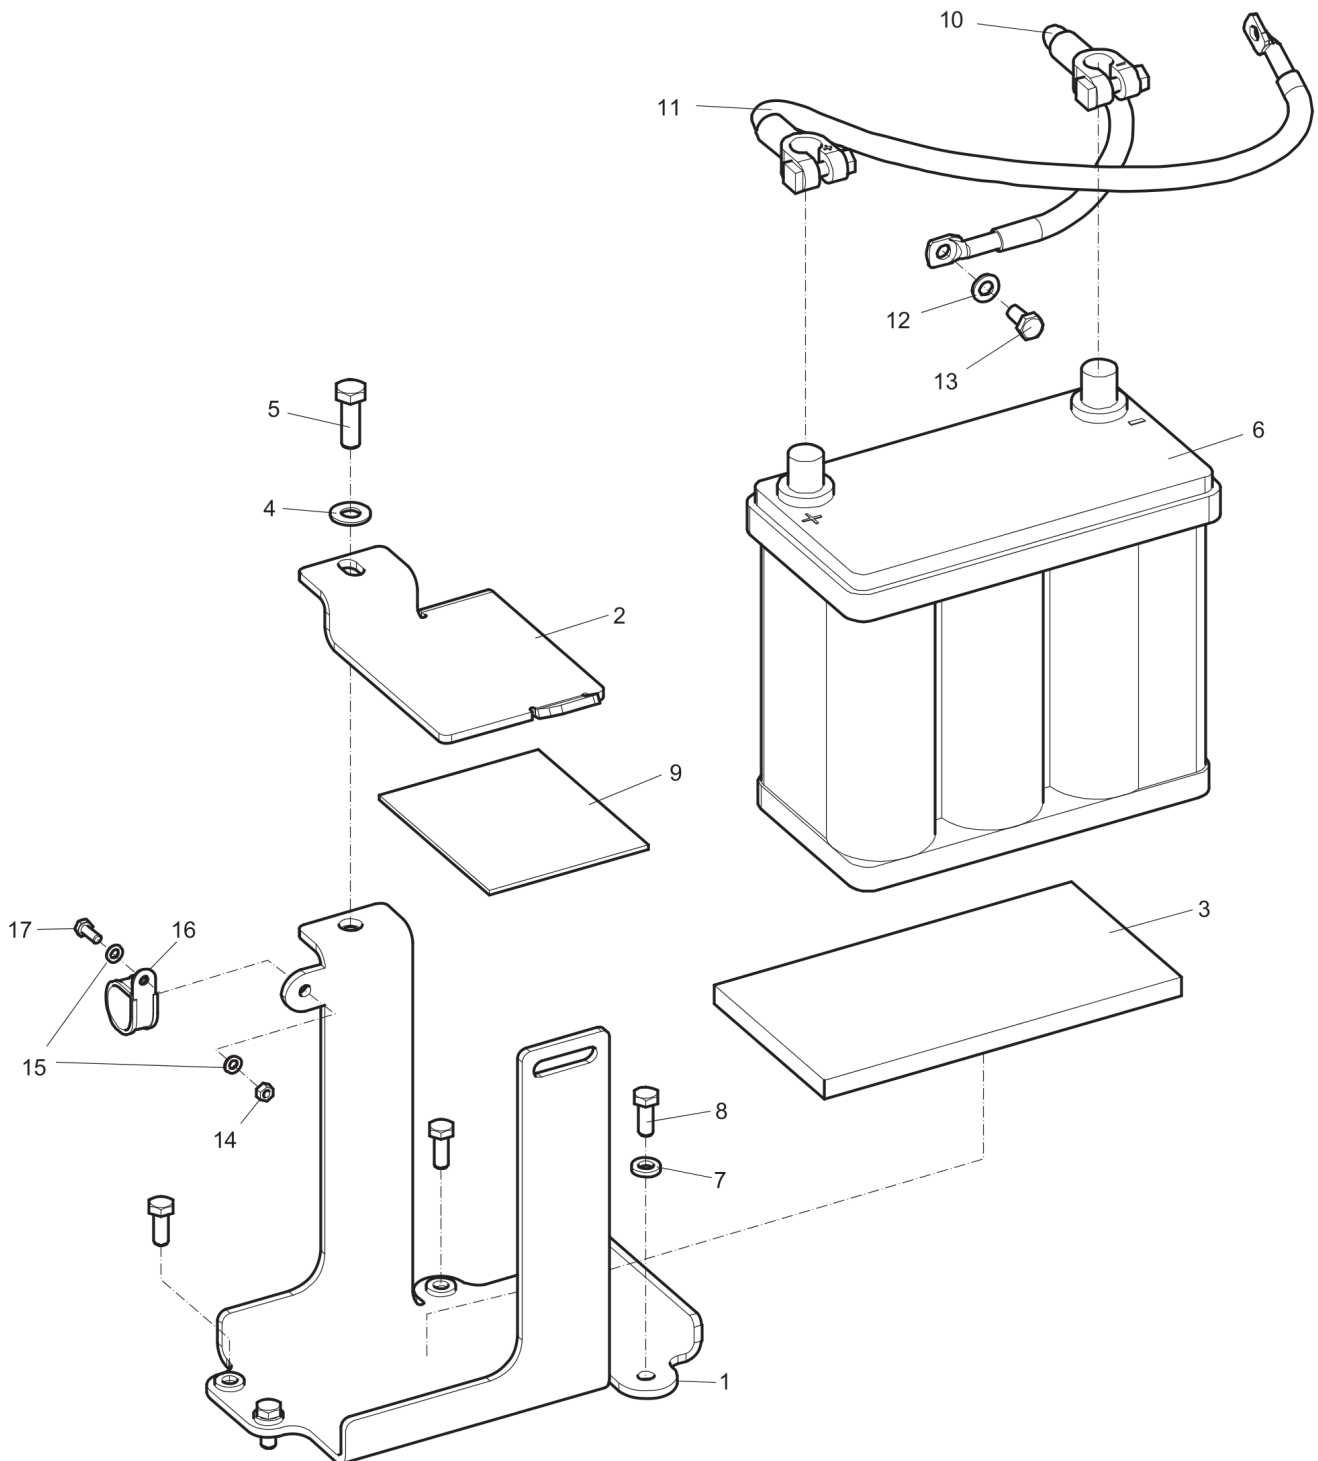

Spare parts list Battery installation

Refer to the Parts Online web page for most up-to-date information. The printed information might be outdated.

Item	Part No.	Name	Qty	L
1	594489301	Holder	1	
2	594489201	Bracket	1	
3	594489001	Insulation	1	
4	-	Washer, 10.5 x 22 x 2 mm, 0.41 x 0.87 x 0.08 in. 300 HV	1	
5	-	Screw, M10 x 30 mm 8.8 A3K	1	
6	594433501	Battery	1	
7	-	Washer, 8.4 x 16 x 3 mm, 0.33 x 0.63 x 0.12 in. 300 HV	4	
8	-	Screw, M8 x 20 mm 8.8 A2K	4	
9	594489401	Rubber cloth	1	
10	595184901	Battery cable	1	A
11	594837001	Battery cable	1	B
12	-	Washer, 8.4 x 16 x 1.5 mm, 0.33 x 0.63 x 0.06 in. 300 HV	1	
13	-	Screw, M8 x 16 mm 8.8 A2K	1	
14	-	Nut, M8 A2K	1	
15	-	Washer, 6.4 x 12 x 1.5 mm, 0.25 x 0.47 x 0.06 in. 300 HV	2	
16	595469601	Pipe clamp	1	
17	-	Screw, M6 x 16 mm 8.8 A2K	1	

Comments for Page: Battery installation

(L)OCAL REMARKS

A | Connected to negative terminal of battery

B | Connected to positive terminal of battery