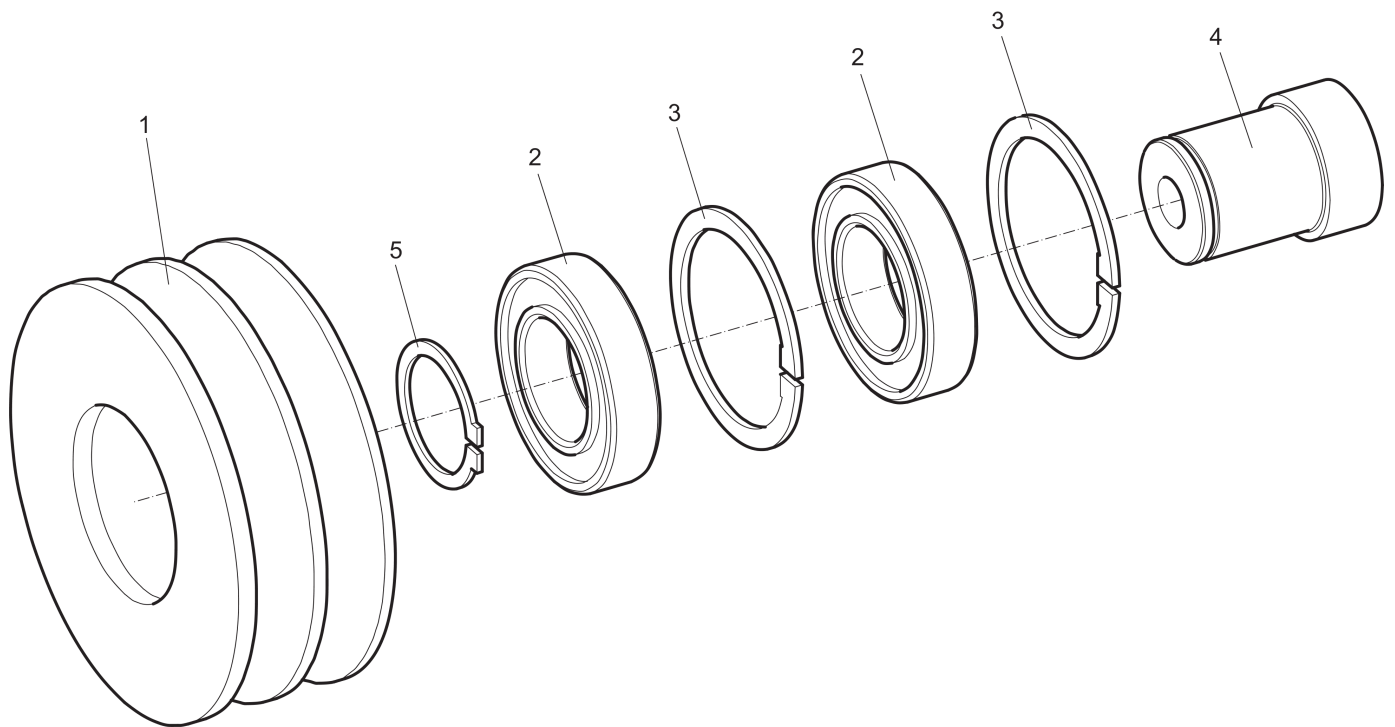

Spare parts list Belt tightner

Item	Part No.	Name	Qty	L
-	595465001	Belt tightner	1	
1	594440101	V-belt pulley	1	
2	594259101	Ball bearing	2	
3	595046101	Retaining ring	2	
4	594491001	Shaft	1	
5	595045501	Retaining ring for shaft	1