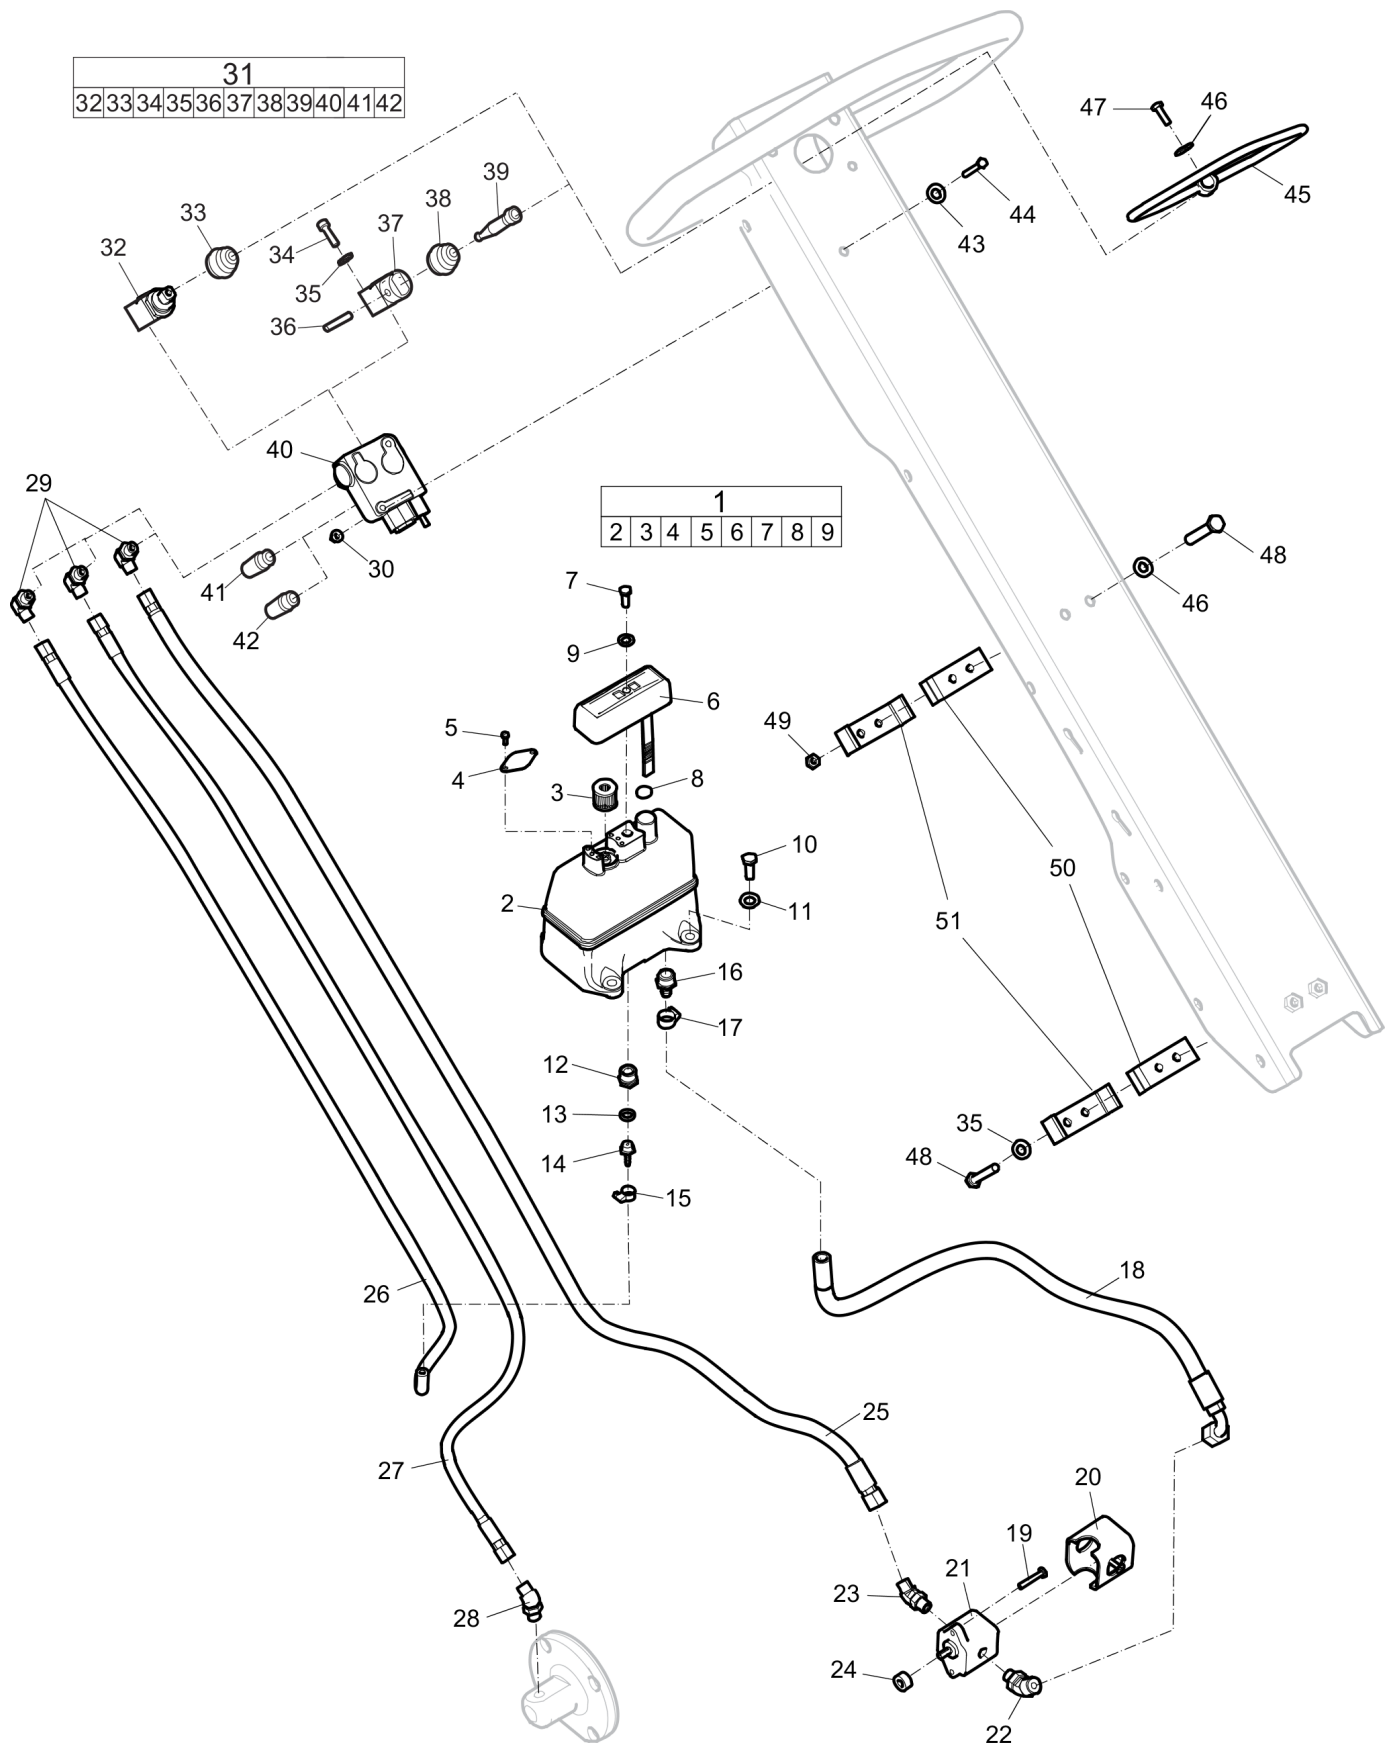

Spare parts list Hydraulic system

Refer to the Parts Online web page for most up-to-date information. The printed information might be outdated.

Item	Part No.	Name	Qty	L
1	594426301	Hydraulic oil tank, complete	1	
2	--	Tank	1	
3	594445501	Air filter	1	
4	594445401	Holder	1	
5	--	Screw, K50 x 12 mm Type KX-PT	2	
6	594443101	Cover with oil dipstick	1	
7	--	Screw, M8 x 25 mm 8.8 A2K	1	
8	595047301	O-ring	1	
9	--	Washer, 8.4 x 16 x 1.5 mm, 0.33 x 0.63 x 0.06 in. 300 HV	1	
10	595054401	Screw M10x30	4	
11	-	Washer, 10.5 x 22 x 2 mm, 0.41 x 0.87 x 0.08 in. 300 HV	4	
12	595052101	Reducer	1	
13	-	Washer, 13.3 x 18.9 x 1.5 mm, 0.52 x 0.74 x 0.06 in. Copper	1	
14	594453901	Hose coupling	1	
15	595160701	Hose clamp	1	
16	594453301	Hose coupling	1	
17	595454701	Hose clamp	1	
18	594430801	Hydraulic hose	1	
19	-	Screw, M6 x 20 mm 8.8 A2K	2	
20	594324301	Cover	1	
21	594455301	Hydraulic pump	1	
22	594523701	Elbow	1	
23	595063301	Elbow connector 45	1	A
24	594548901	Sleeve	1	
25	594614001	Hydraulic hose	1	B
26	594487601	Hydraulic hose	1	C
27	594614101	Hydraulic hose	1	D
28	595063301	Elbow connector 45	1	E
29	594518601	Connector	3	F
30	-	Nut, M6 x 1 mm A2K	2	
31	594333201	Valve	1	
32	594580901	Lever housing	1	I
33	594565001	Rubber cover	1	G
34	594209001	Screw	2	H
35	594209101	Washer	4	H
36	594208701	Pin	1	H
37	594208601	Housing	1	J
38	594208901	Rubber cover	1	H

Refer to the Parts Online web page for most up-to-date information. The printed information might be outdated.