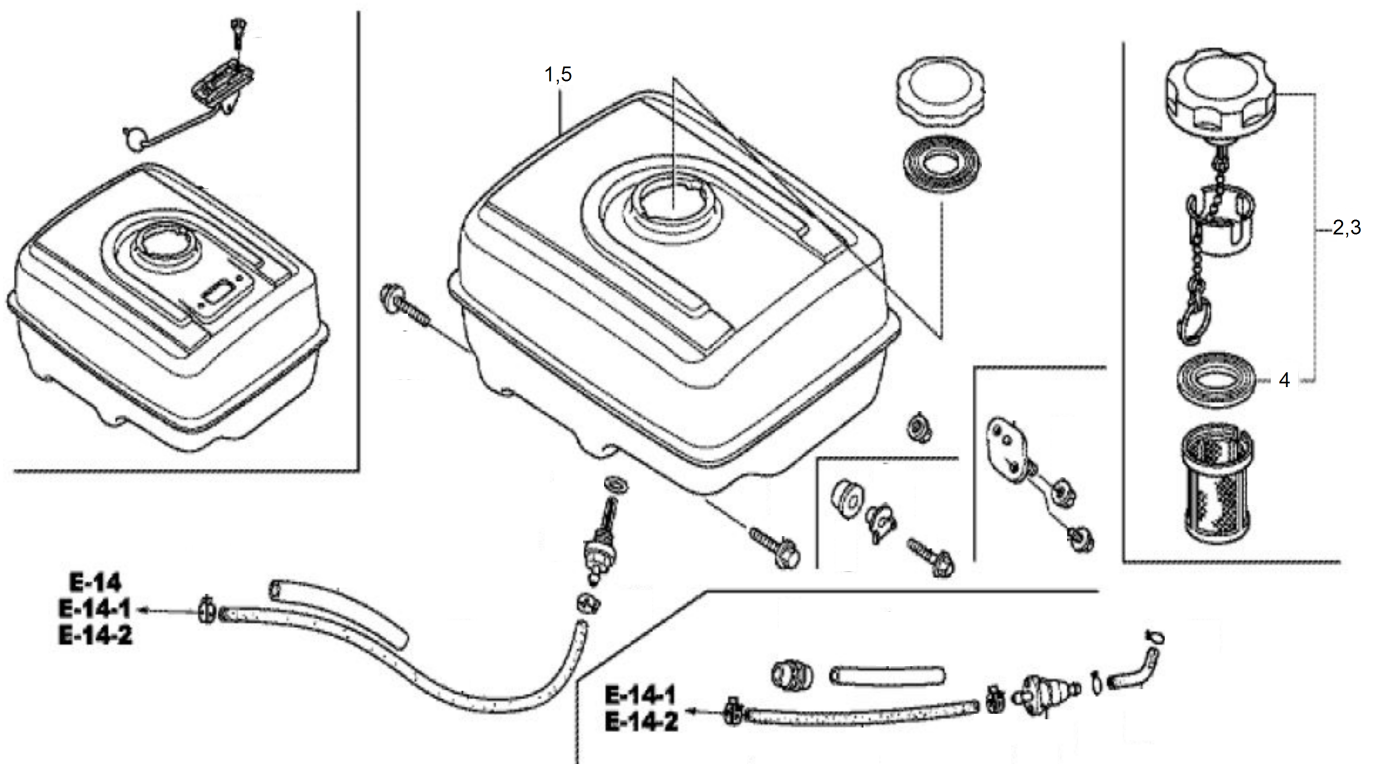

Engine Fuel tank

Item	Part No.	Name	Qty	L
1	595360201	Tank comp., fuel *nh31*	1	
2	595360301	Cap comp., fuel filler	1	
3	595360401	Cap comp., fuel filler	1	
4	595360501	Packing, fuel filler cap (39x62x3) (radi	1	
5	595378501	Tank comp., fuel *nh1*	1