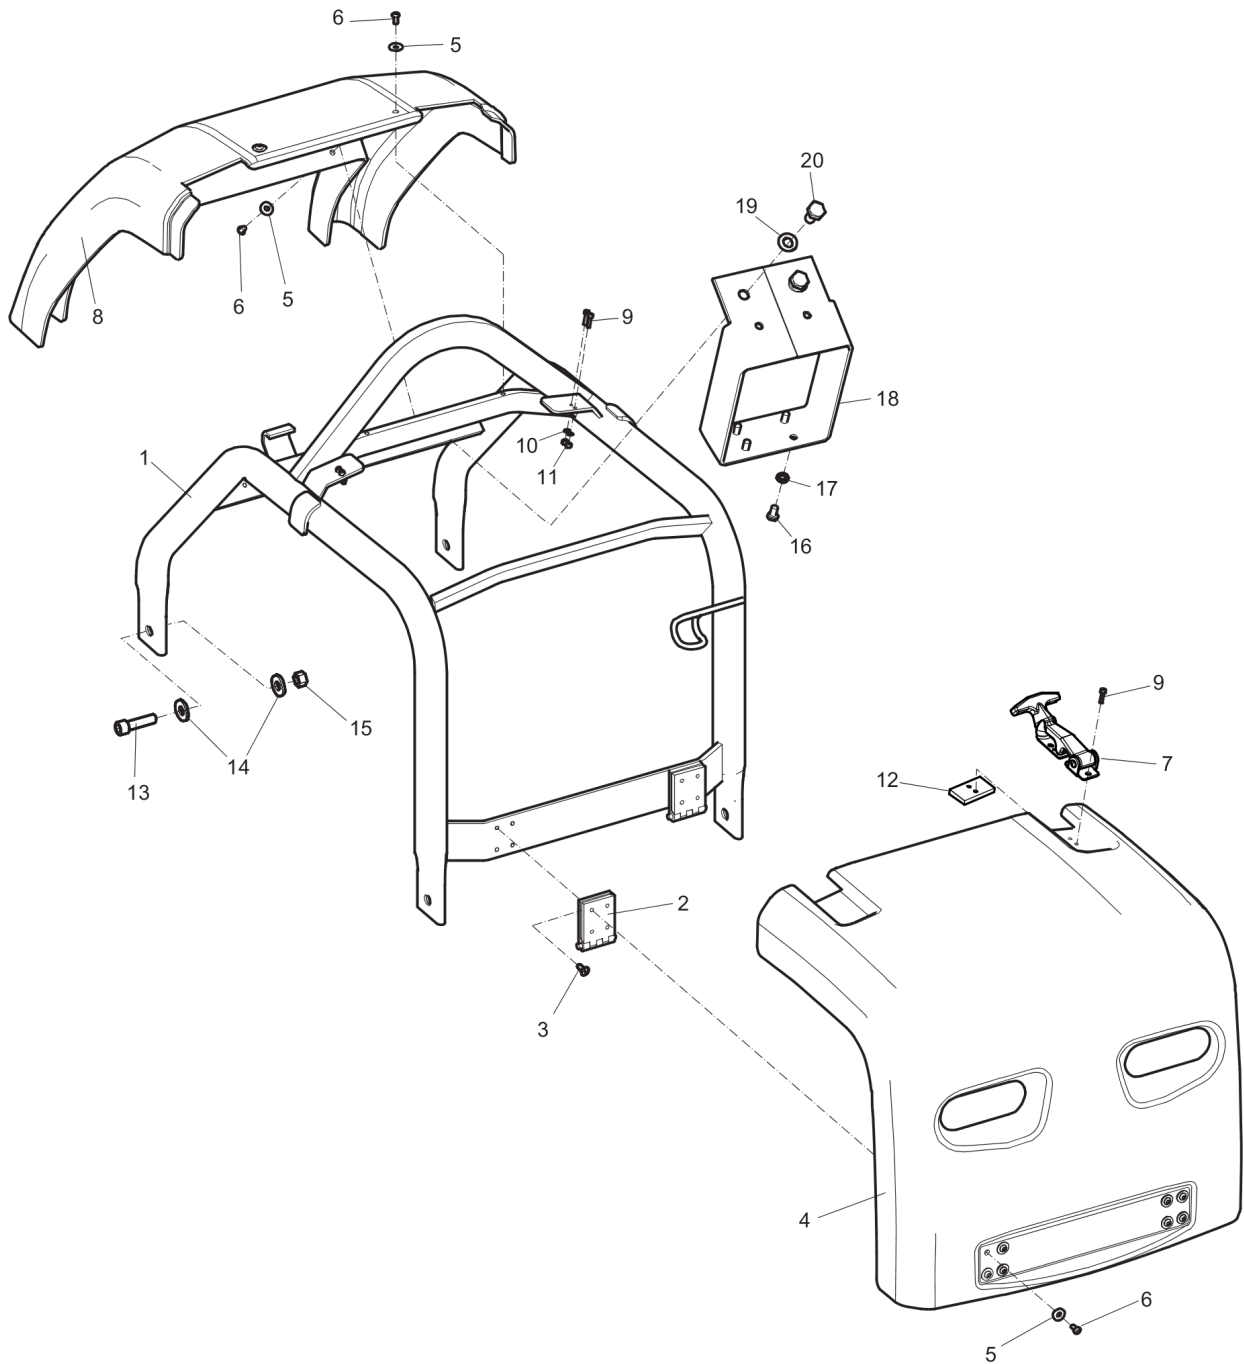

Spare parts list Frame and hoods

Refer to the Parts Online web page for most up-to-date information. The printed information might be outdated.

Item	Part No.	Name	Qty	L
1	594142601	Protective frame	1	
2	594446801	Hinge	2	
3	-	Screw, M6 x 16 mm A2-70	8	
4	594957801	Front hood	1	
5	-	Washer, 6 x 18 x 2 mm, 0.24 x 0.71 x 0.08 in. 300 HV	12	
6	-	Screw, M8 x 50 mm 12.9 UNBRAKO® U-130	12	
7	594192001	Latch	2	
8	594957901	Rear cover	1	
9	-	Screw, M4 x 16 mm 8.8 A2K	8	
10	-	Washer, 0.17 x 0.31 x 0.8 mm, 0.47 x 0.87 x 0.03 in. 300 HV	4	
11	-	Nut, M4 ISO7040	4	
12	594191601	Lock plate	2	
13	594838401	Screw, M12 x 45 mm 12.9 GEOMET®	1	
14	-	Washer, 13 x 30 x 4 mm, 0.51 x 1.18 x 0.16 in. 300 HV	8	
15	-	Nut, M12	4	
16	-	Screw, M5 x 10 mm 8.8 A2K	4	
17	-	Washer, 5.3 x 10 x 1 mm, 0.21 x 0.39 x 0.04 in. 300 HV	4	
18	594490901	Bracket	1	
19	-	Washer, 8.4 x 16 x 1.5 mm, 0.33 x 0.63 x 0.06 in. 300 HV	2	
20	-	Screw, M8 x 16 mm 8.8 A2K	2