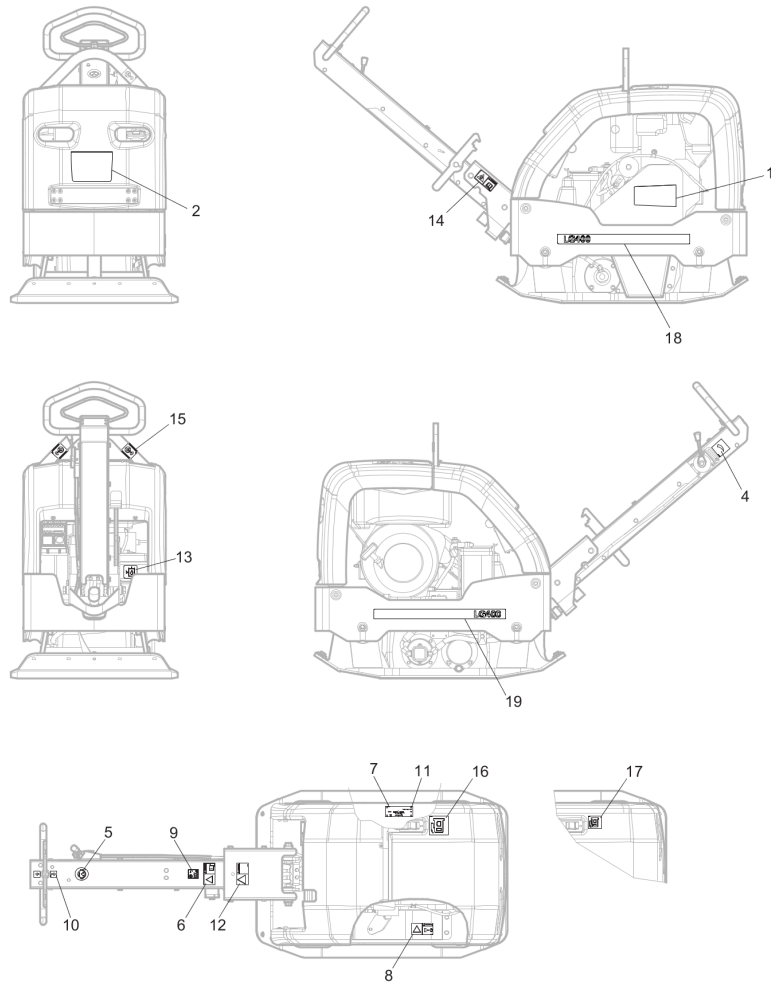

Spare parts list Labels

Item	Part No.	Name	Qty	L
1	595375401	Product label	1	A
2	595375301	Product label	1	B
4	594353901	Label, engine speed	1	D
5	594337101	Label, use ear protectors	1	E
6	594535301	Safety label, read instruction manual	1	F
7	-	Data plate (Not available separately)	1	
8	595065701	Safety label, rotating V-belts	1	G
9	594515901	Noise level label	1	
10	594353801	Label, direction	2	H
11	-	Drive screw	4	
12	594536401	Safety label, crush zone	1	I
13	595049701	Label, hydraulic oil level	1	J
14	594517801	Safety label, lock handle	1	K
15	595051201	Label lifting point	2	L
16	595071001	Decal "FUEL"	1	M
17	595172901	Label, petrol fuel	1	N
18	595376101	Decal model code LG400	1	
19	595376201	Decal model code LG400	1	

Comments for Page: Labels

(L)OCAL REMARKS

A | "Atlas Copco"

B | "Atlas Copco"

C | "LG 400"

D | Engine speed

E | Ear protection

F | Read the Safety and operating instructions

G | Rotating V-belts

H | Direction

I | Crush zone

J | Hydraulic oil level

K | Lock handle

L | Lifting point

M | Diesel fuel

N | Petrol fuel