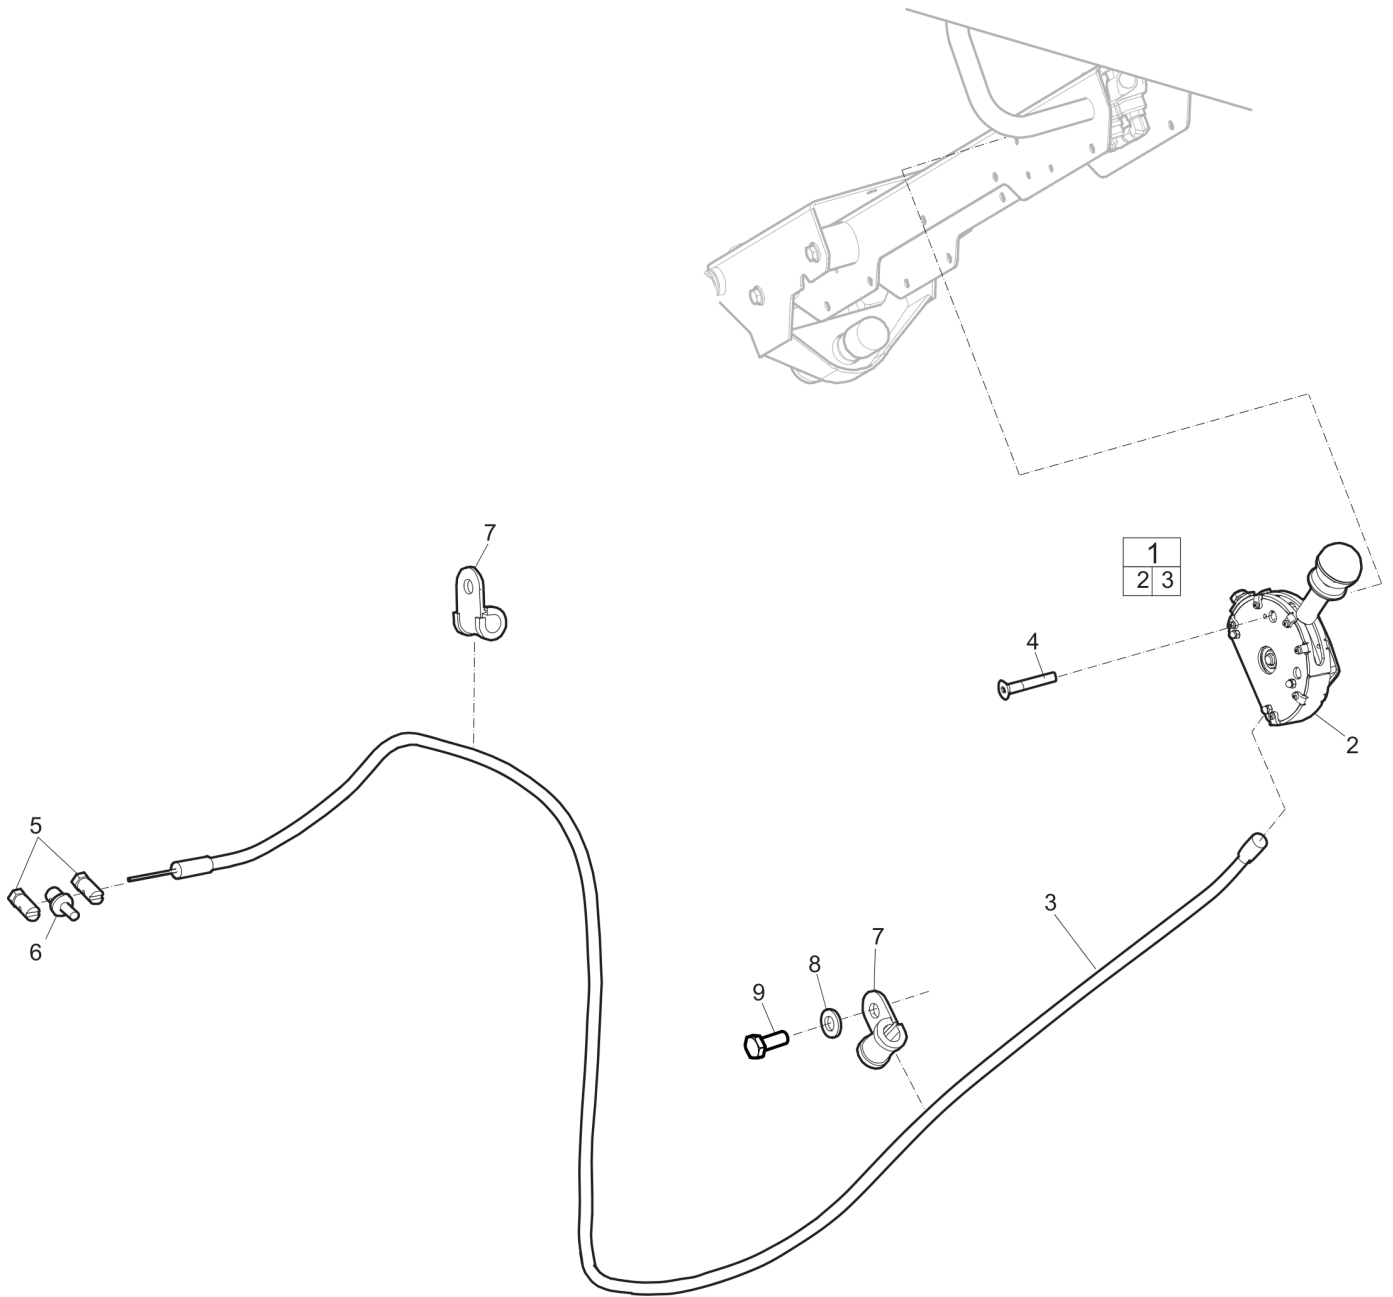

Spare parts list Throttle control, Lombardini, EPA version

Refer to the Parts Online web page for most up-to-date information. The printed information might be outdated.

Item	Part No.	Name	Qty	L
1(2-3)	594175701	Throttle control, complete	1	A
2	-	Handle	1	
3	594210001	Throttle cable	1	
4	-	Screw, M5 x 30 mm A2-70	4	
5	594331201	Nipple	2	
6	594646501	Nipple	1	
7	595188701	Clamp	2	
8	-	Washer, 6.4 x 12 x 1.5 mm, 0.25 x 0.47 x .006 in.	1	
9	595033201	Hex. head screw	1