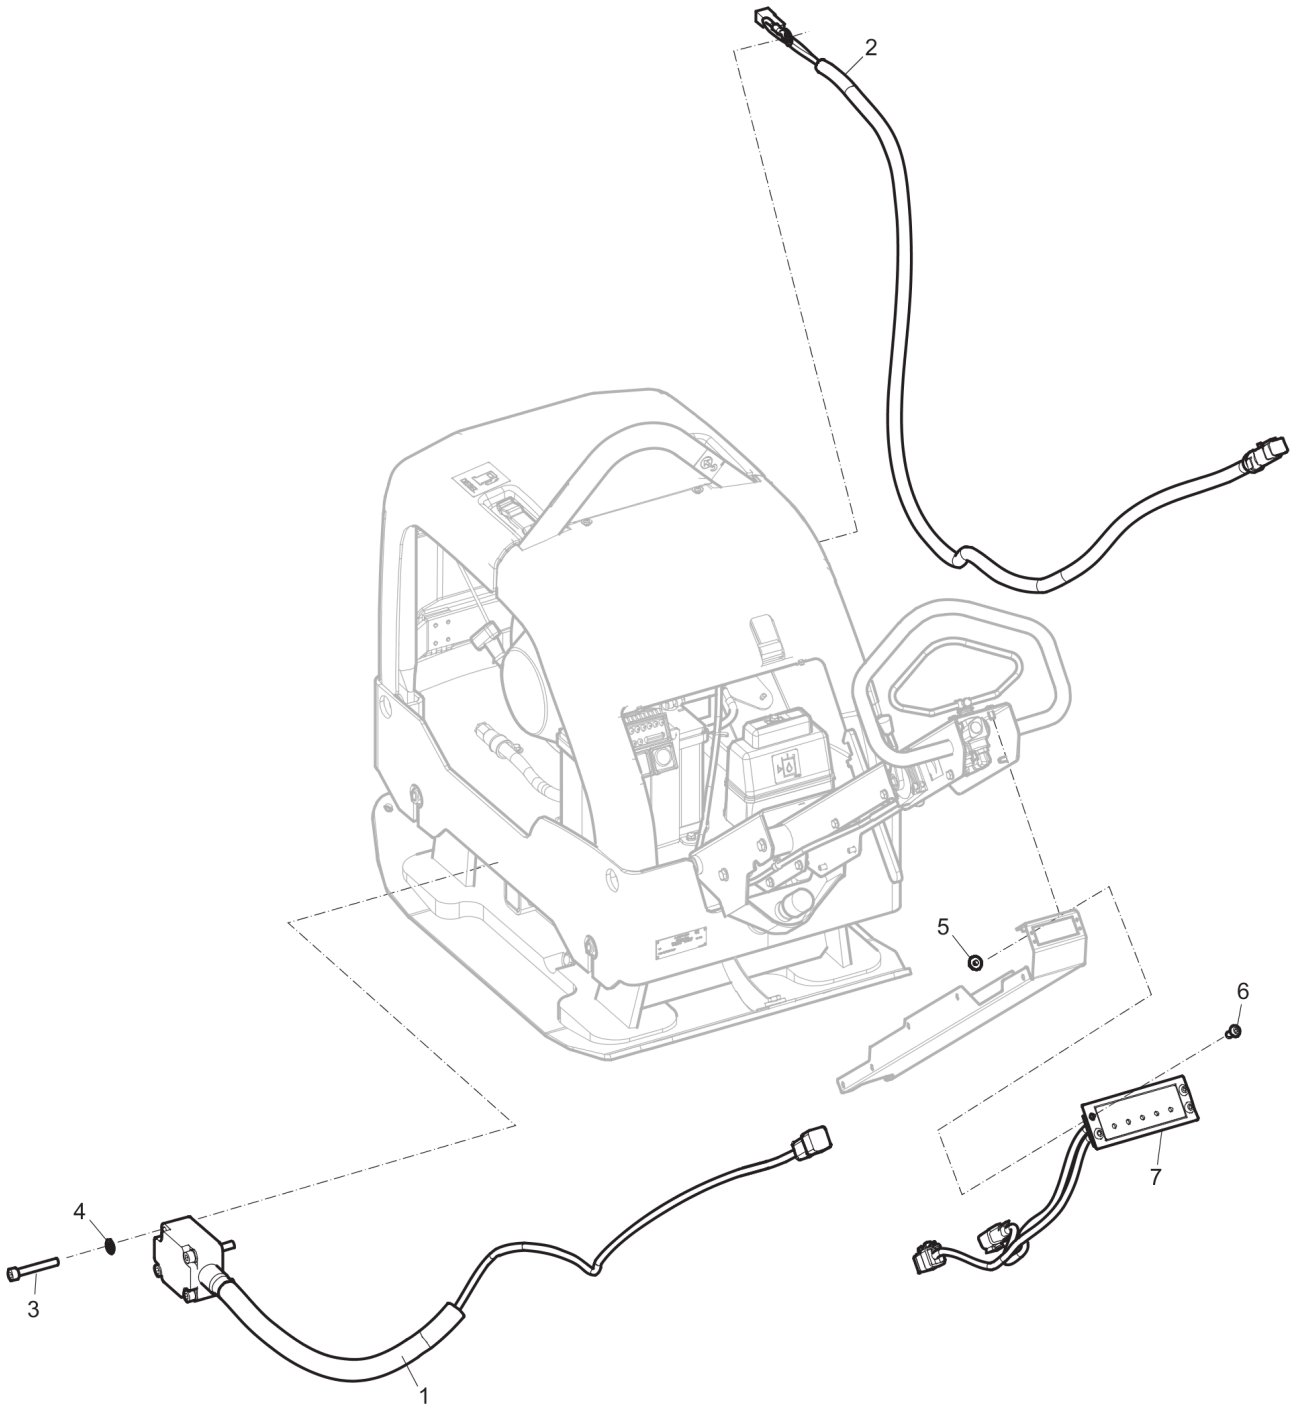

Spare parts list Compaction indicator

Refer to the Parts Online web page for most up-to-date information. The printed information might be outdated.

Item	Part No.	Name	Qty	L
1	594648401	Cable harness	1	
2	594648301	Wiring harness	1	
3	-	Screw, M6 x 40 mm 8.8 A2K	4	
4	-	Washer, 6.4 x 12 x 1.5 mm, 0.25 x 0.47 x 0.06 in. 300 HV	4	
5	-	Nut, M5 A2K	4	
6	-	Screw, M5 x 14 A2-70	4	
7	594176701	Display unit	1