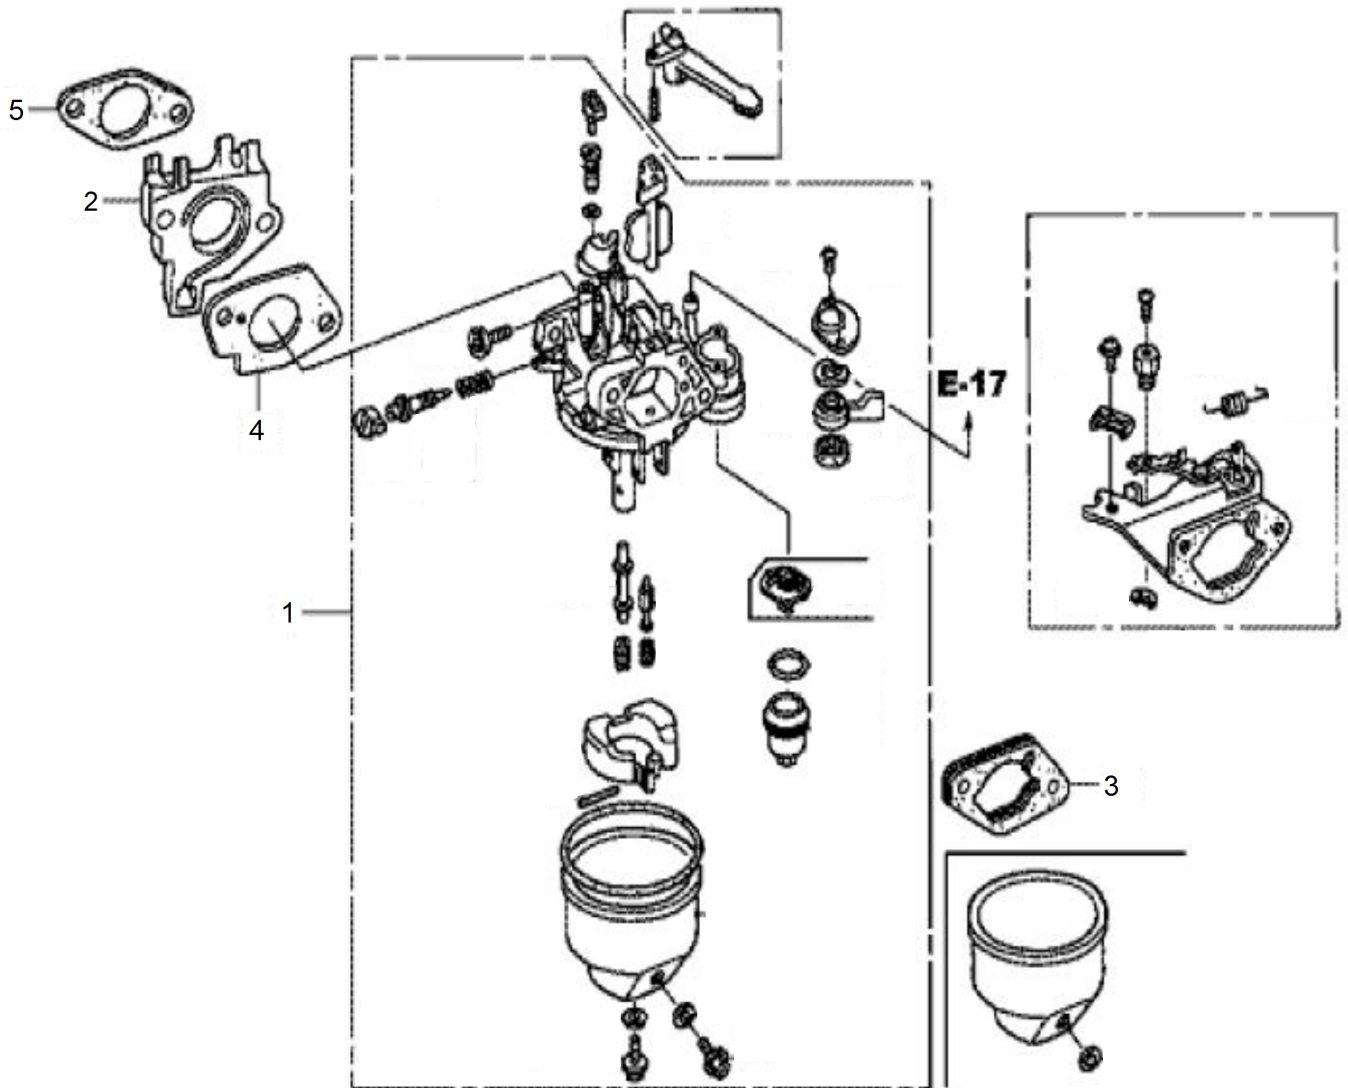

Engine Carburetor

Item	Part No.	Name	Qty	L
1	595359701	Carburetor assy.	1	
2	595377601	Insulator, carburetor	1	
3	595191401	Spacer	1	
4	595359801	Packing, carburetor	1	
5	595359901	Packing, insulator	1