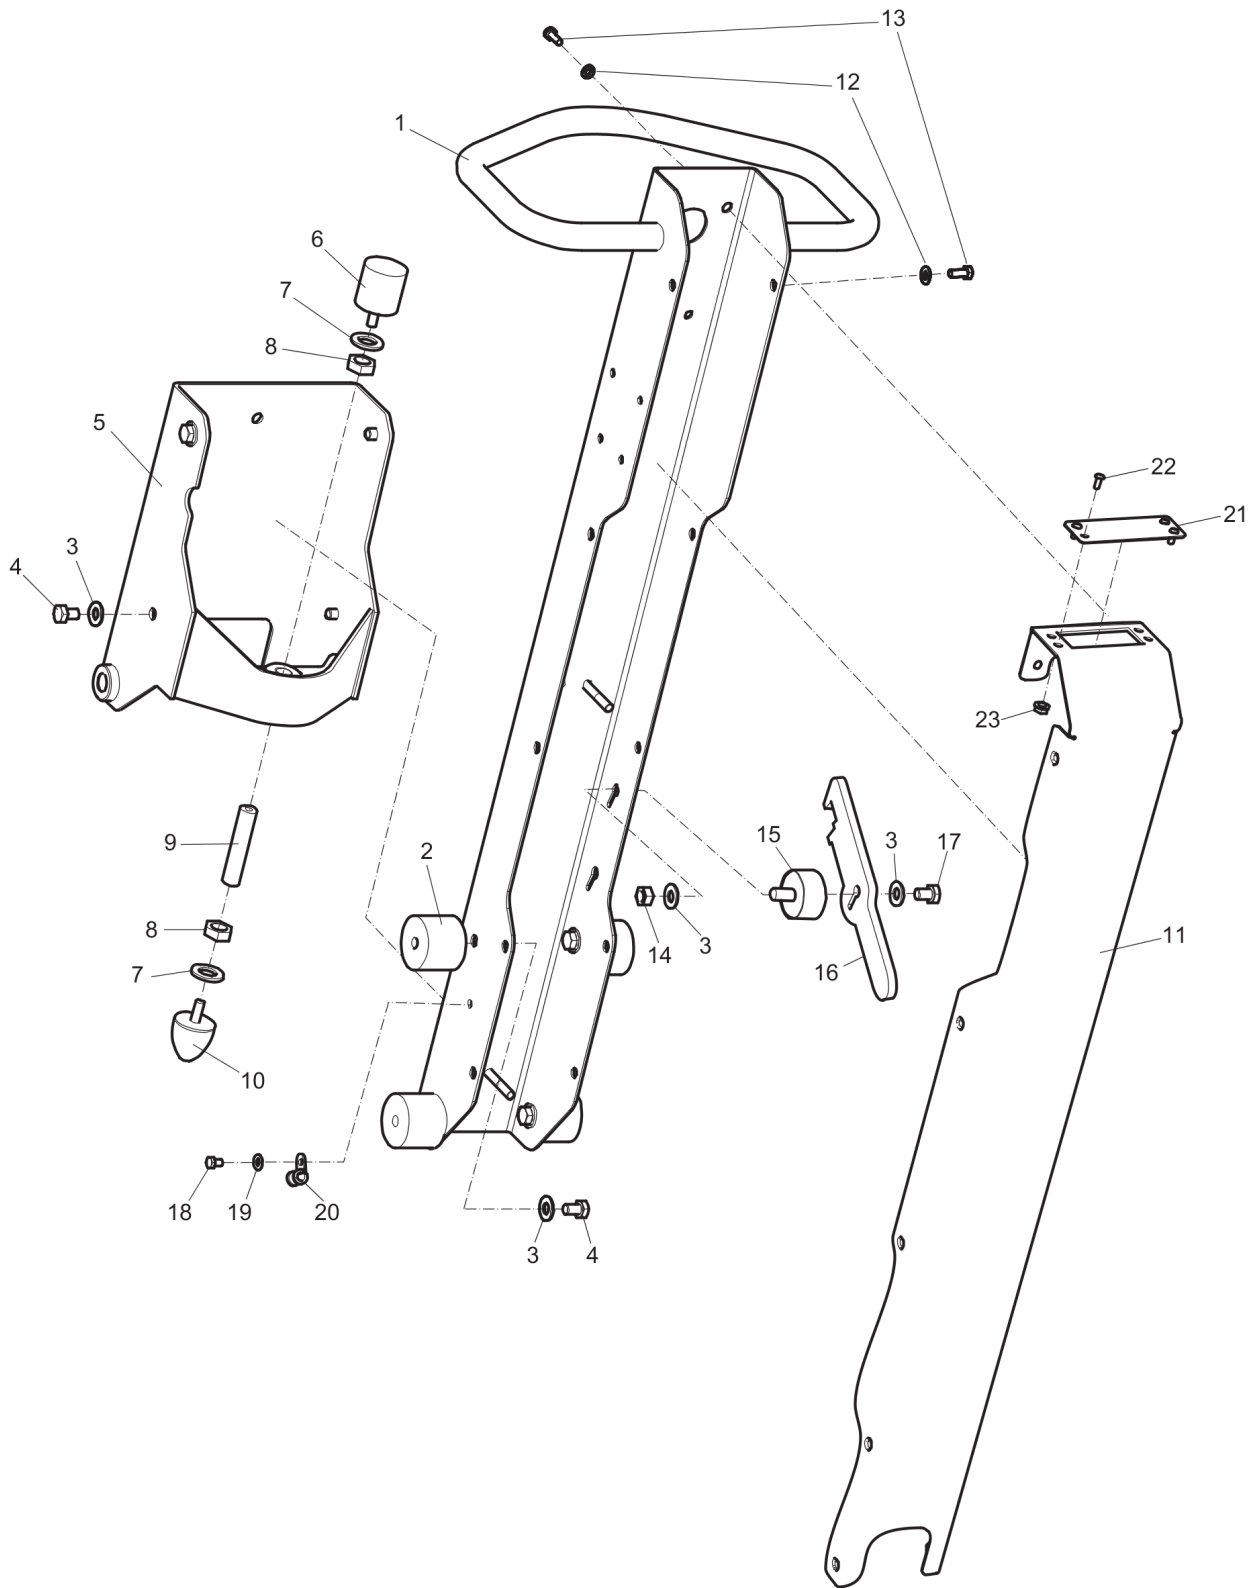

Spare parts list Handle

Refer to the Parts Online web page for most up-to-date information. The printed information might be outdated.

Item	Part No.	Name	Qty	L
1	594142901	Handle	1	
2	594147501	Shock absorber	4	
3	-	Steel plain washer, 10.5 x 22 x 2 mm, 0.41 x 0.87 x 0.08 in. 300 HV	10	
4	-	Screw, M10 x 14 mm 8.8 A3K	8	
5	595119401	Bracket	1	
6	594527201	Shock absorber	1	
7	-	Washer, 17 x 30 x 3 mm, 0.70 x 1.18 x 0.12 in. 300 HV	2	
8	595059701	Nut, M16 A3K	2	
9	594492401	Stud	1	
10	594527201	Shock absorber	1	
11	595178001	Cover	1	
12	-	Washer, 8.4 x 16 x 1.5 mm, 0.33 x 0.63 x 0.06 in. 300 HV	12	
13	-	Screw, M8 x 16 mm 8.8 A2K	12	
14	-	Nut, M10 A3K	1	
15	594462701	Shock absorber	1	
16	594434101	Hook	1	
17	-	Screw, M10 x 20 mm 8.8 A3K	1	
18	595033201	Hex. head screw	1	
19	-	Washer, 6.4 x 12 x 1.5 mm, 0.25 x 0.47 x 0.06 in. 300 HV	1	
20	595188701	Clamp	1	
21	594647101	Cover	1	
22	-	Screw, M5 x 14 A2-70	4	
23	-	Nut, M5 A2K	1