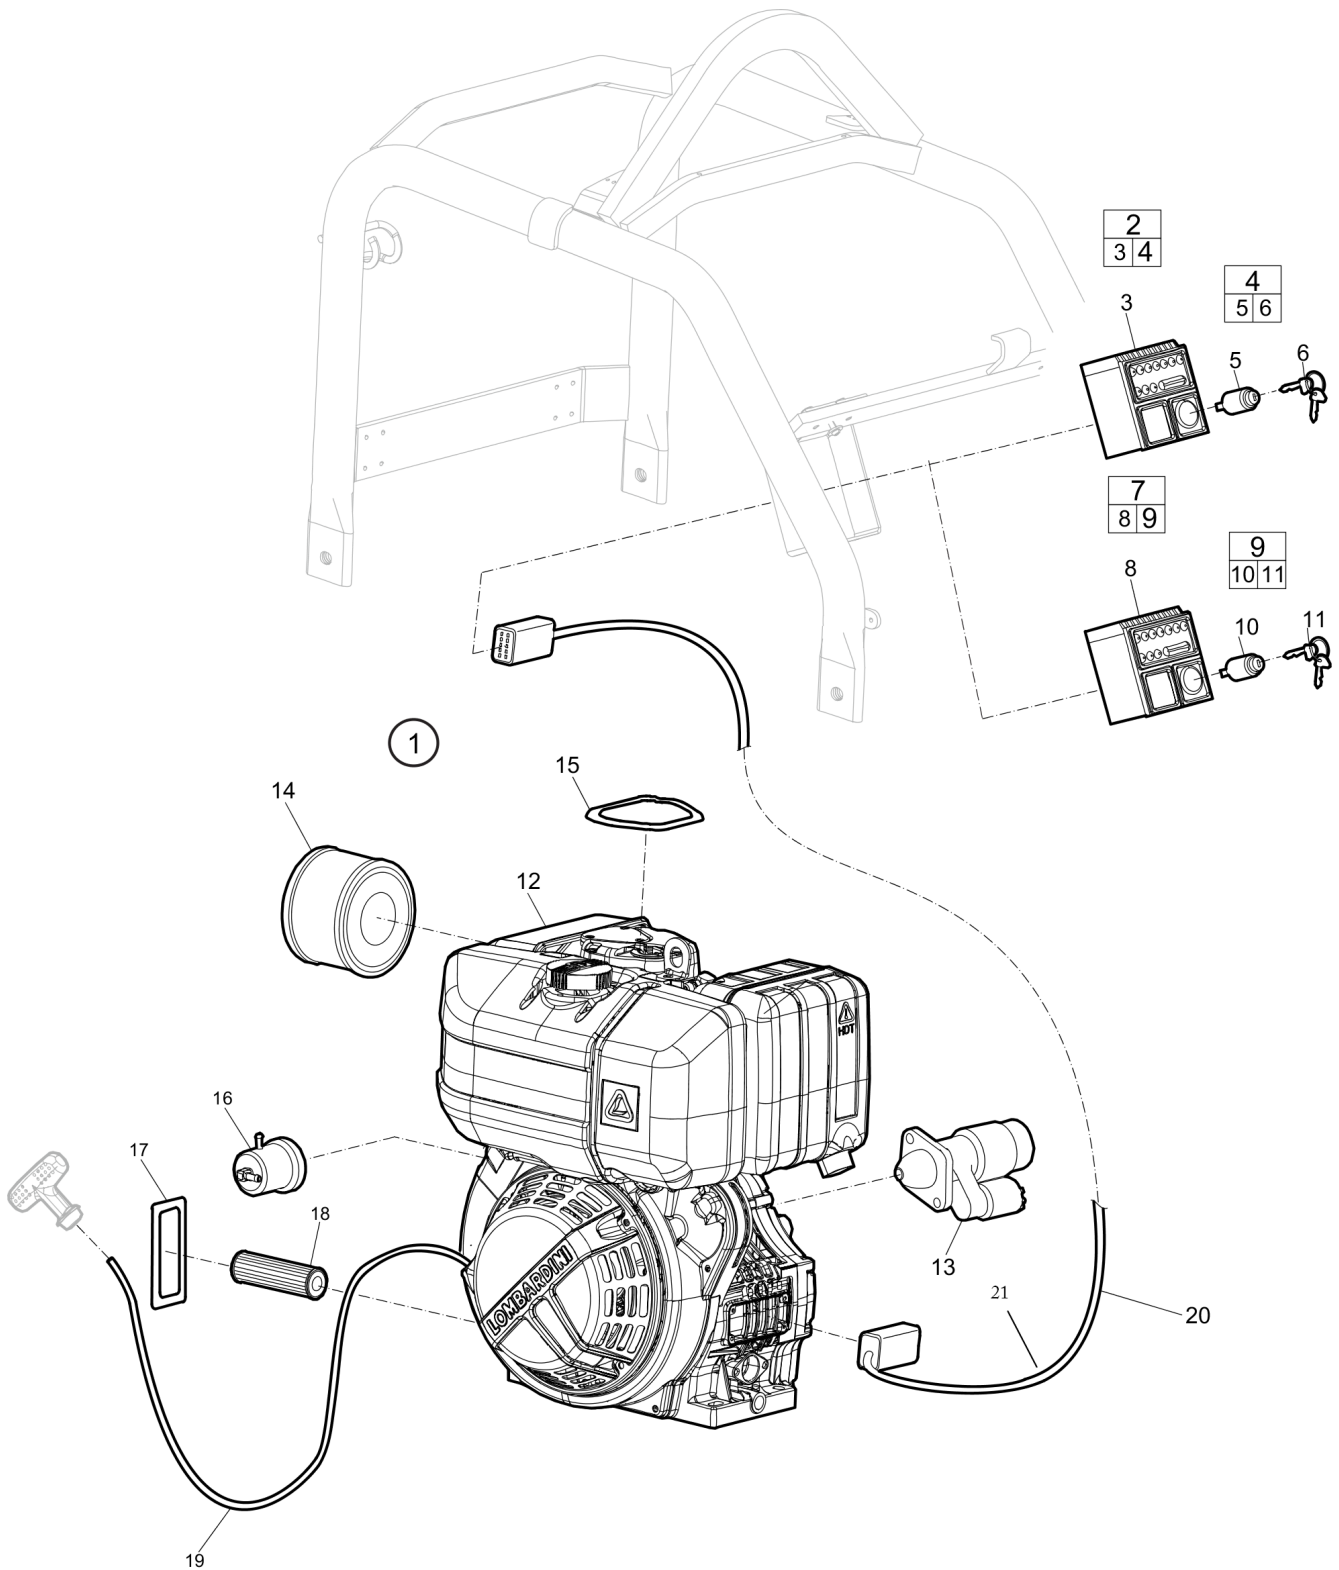

Spare parts list Engine, Lombardini 15 LD440, EPA version

Refer to the Parts Online web page for most up-to-date information. The printed information might be outdated.

Item	Part No.	Name	Qty	L
1	594492301	Engine, complete Lombardini 15LD440	1	A, D
2	594211801	Start box, complete	1	A
3	-	Startbox	1	
4	594202001	Igniton switch, complete	1	
5	-	Ignition switch	1	B
6	-	Key	1	B
7	594214001	Start box, complete	1	C
8	-	Startbox	1	
9	594191401	Igniton switch, complete	1	
10	-	Igniton witch	1	B
11	-	Key	1	B
12	-	Engine	1	
13	594197801	Starter motor	1	
14	594197401	Air filter complete	1	
15	594197701	Gasket cover	1	
16	594197301	Fuel filter cartridge	1	
17		Gasket	1	
18	594197501	Oil filter internal	1	
19	-	Rope	1	
20	594176301	Wire harness	1	A
21	595132501	Wiring harnesss	1	C

Comments for Page: Engine, Lombardini 15 LD440, EPA version

A|| Old version, valid up to s/n: BGF041732

B|| Not sold seperatly

C|| New version, valid from s/n: BGF041733

D|| Only for US-market