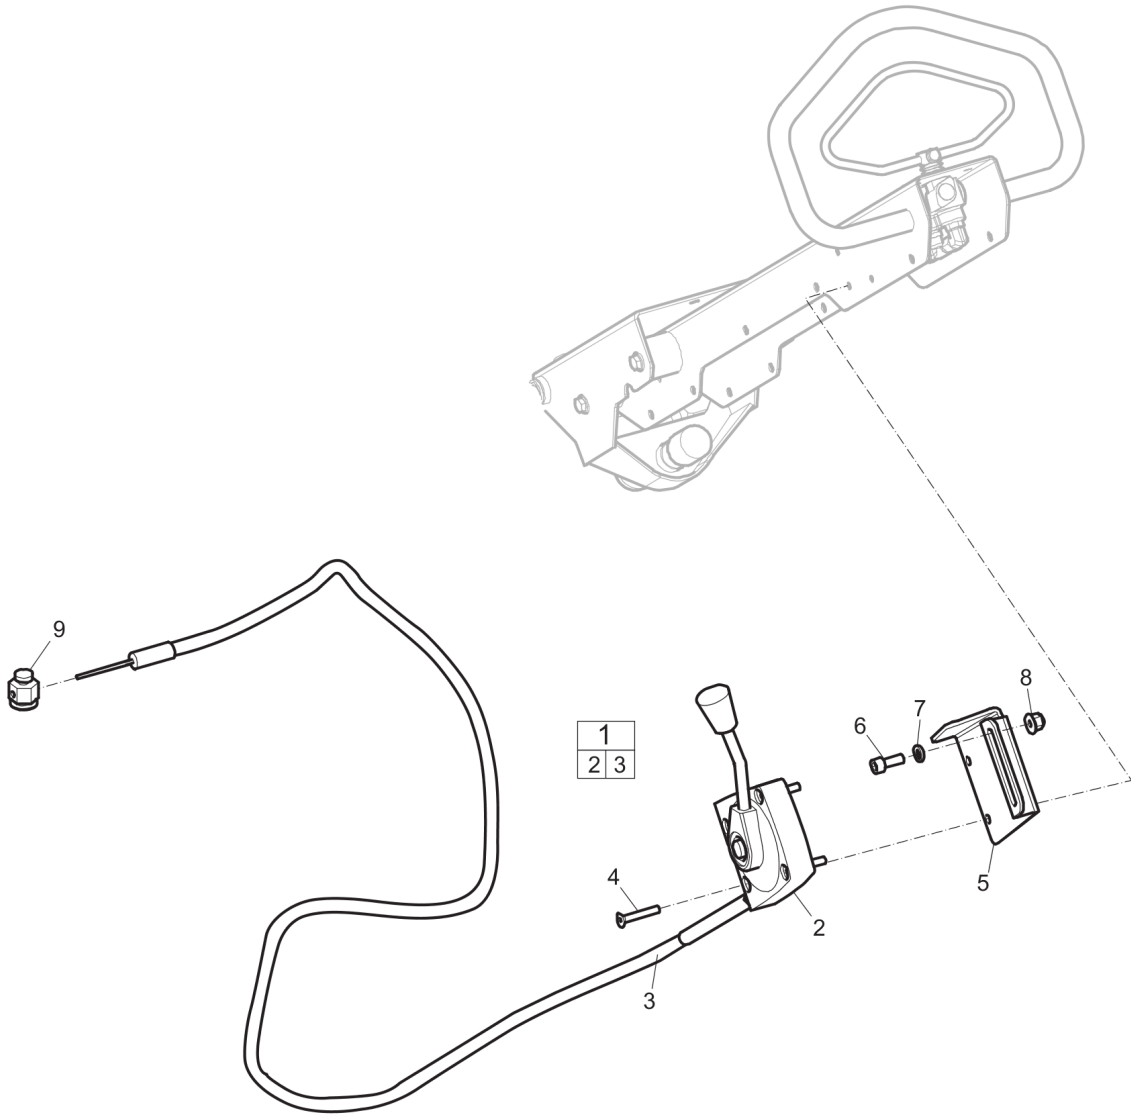

Spare parts list Throttle control, Honda

Item	Part No.	Name	Qty	L
1	594646201	Throttle control, complete	1	
2	594490701	Throttle handle	1	
3	594646301	Control cable	1	
4	-	Screw, M5 x 30 mm A2-70	4	
5	594645101	Throttle control bracket	1	
6	-	Screw, M6 x 16 mm 8.8 A2K	1	
7	-	Washer, 6.4 x 12 x 1.5 mm, 0.25 x 0.47 x 0.06 in. 300 HV	1	
8	-	Nut, M6 x 1 mm A2K	1	
9	594646901	Holder	1