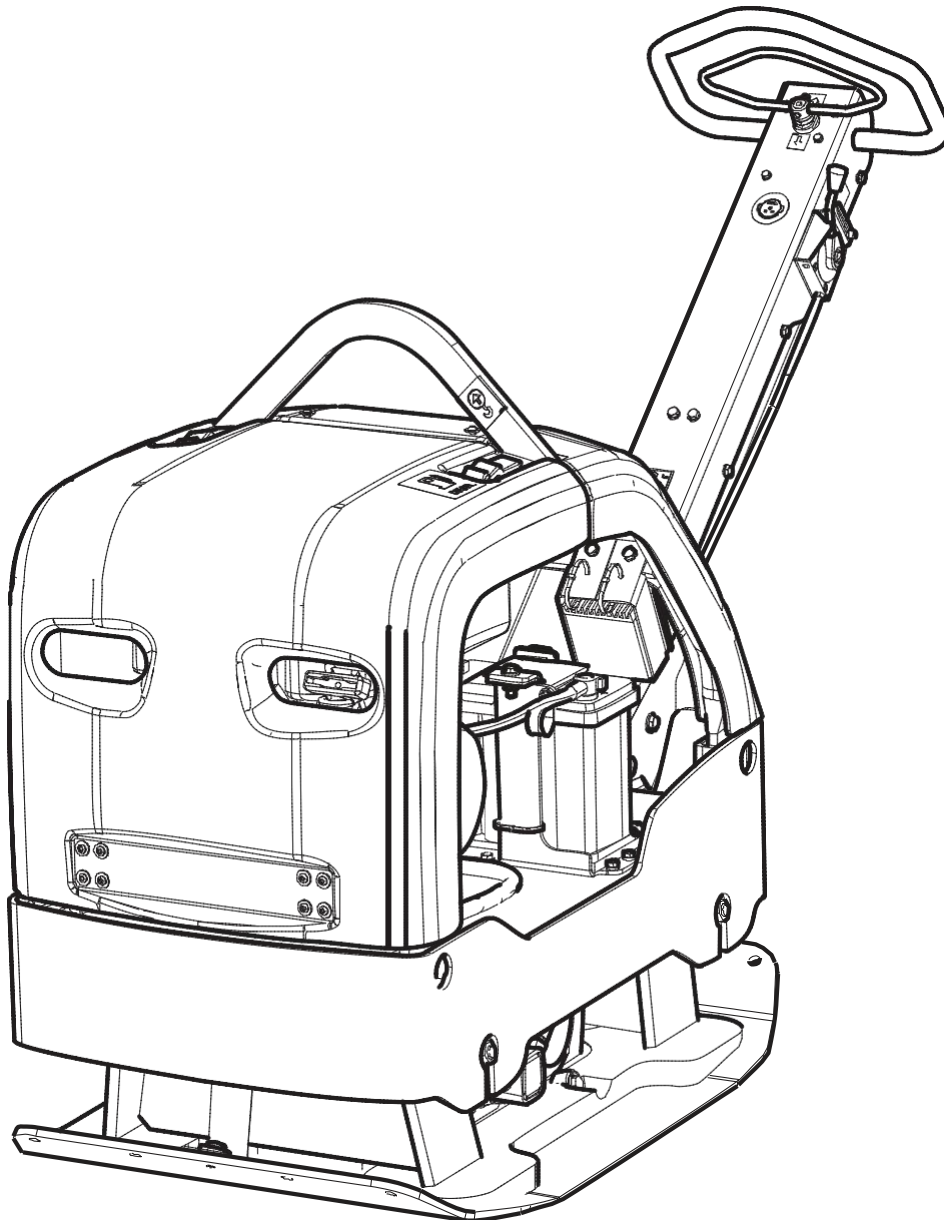

LG 400

Spare parts list

Forward and reversible plate

LG 400

Engine: Honda GX390 UTI SWA4 SD

Lombardini 15LD440

General information

This spare parts list applies to the following: