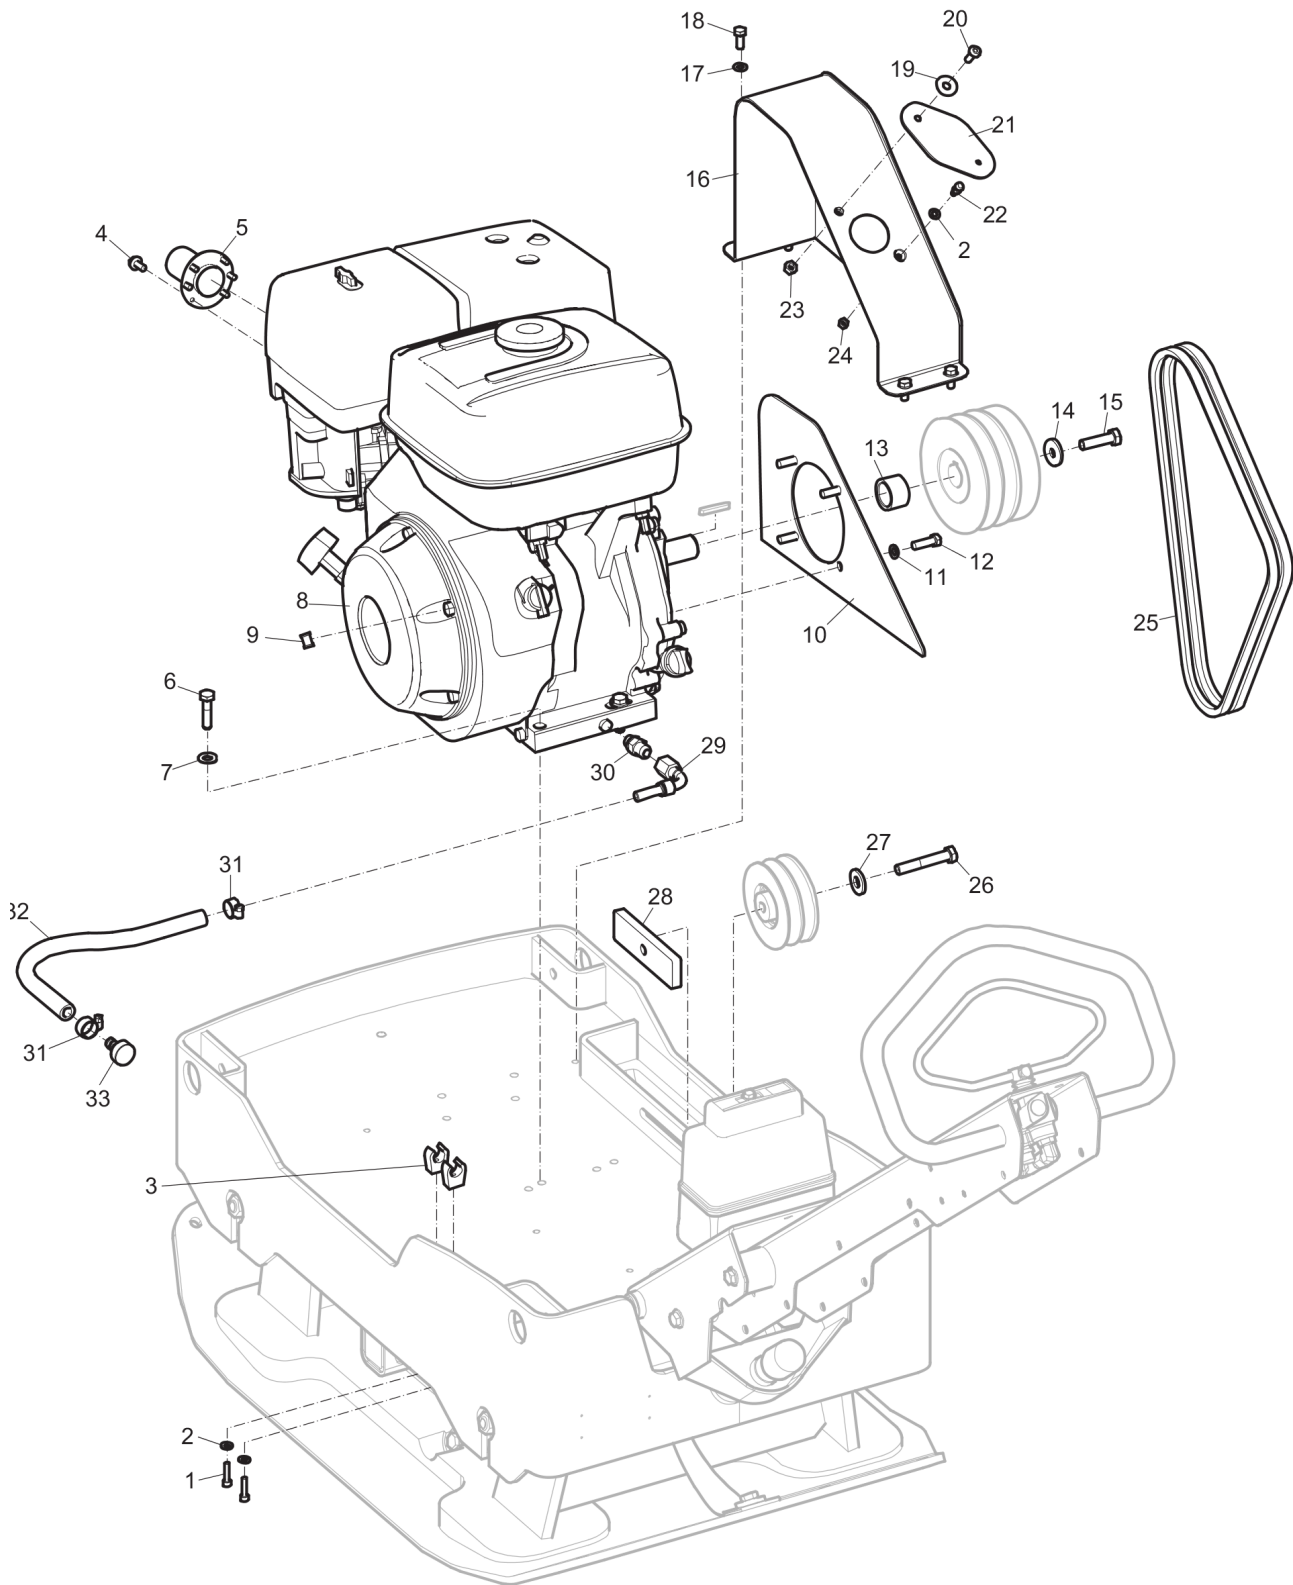

Spare parts list Engine installation, Honda

Refer to the Parts Online web page for most up-to-date information. The printed information might be outdated.

Item	Part No.	Name	Qty	L
1	-	Screw, M6 x 25 mm 8.8 A2K	2	
2	-	Washer, 6.4 x 12 x 1.5 mm, 0.25 x 0.47 x 0.06 in. 300 HV	3	
3	594331001	Ryw-clips	2	
4	-	Screw, M4 x 10 A2K	6	
5	594491701	Exhaust pipe	1	
6	-	Screw, M10 x 40 mm 8.8 A3K	4	
7	-	Steel plain washer, 10.5 x 22 x 2 mm, 0.41 x 0.87 x 0.08 in. 300 HV	4	
8	595177901	Engine, Honda GX390 UTI SWA4 SD	1	A
9	595188701	Clamp	2	
10	595503201	Belt guard, inner	1	B
11	-	Washer, 8.4 x 16 x 1.5 mm, 0.33 x 0.63 x 0.06 in. 300 HV	4	
12	-	Screw, M8 x 20 mm 8.8 A2K	4	
13	595213001	Spacer	1	
14	595193901	Washer	1	
15	-	Screw, M8 x 30 mm	1	
16	594958901	V-belt cover	1	
17	-	Washer, 8.4 x 16 x 1.5 mm, 0.33 x 0.63 x 0.06 in. 300 HV	4	
18	-	Screw, M8 x 20 mm 8.8 A2K	4	
19	-	Washer, 8.4 x 25 x 2 mm, 0.33 x 0.99 x 0.08 in. 300 HV	1	
20	594535001	Screw, M8 x 25 mm A2-70	1	
21	594491101	Rubber protection	1	
22	594527101	Ball joint, M6 DIN 71803	1	
23	-	Nut, M8 A2K	1	
24	-	Nut, M6 A2K	1	
25	594651301	V-belt	2	
26	-	Screw, M12 x 70 mm 8.8 A3K	1	
27	-	Washer, 13 x 30 x 4 mm, 0.51 x 1.18 x 0.16 in. 300 HV	1	
28	595177701	Holder	1	
29	594522901	Connector	1	
30	595186001	Connector	1	
31	595454601	Hose clamp, 11-18 x 9 mm, 0.43 -0.71 x 0.35 in.	2	
32	594147801	Hose	1	
33	594147301	Plug	1	

Comments for Page: Engine installation, Honda

(L)OCAL REMARKS

Refer to the Parts Online web page for most up-to-date information. The printed information might be outdated.