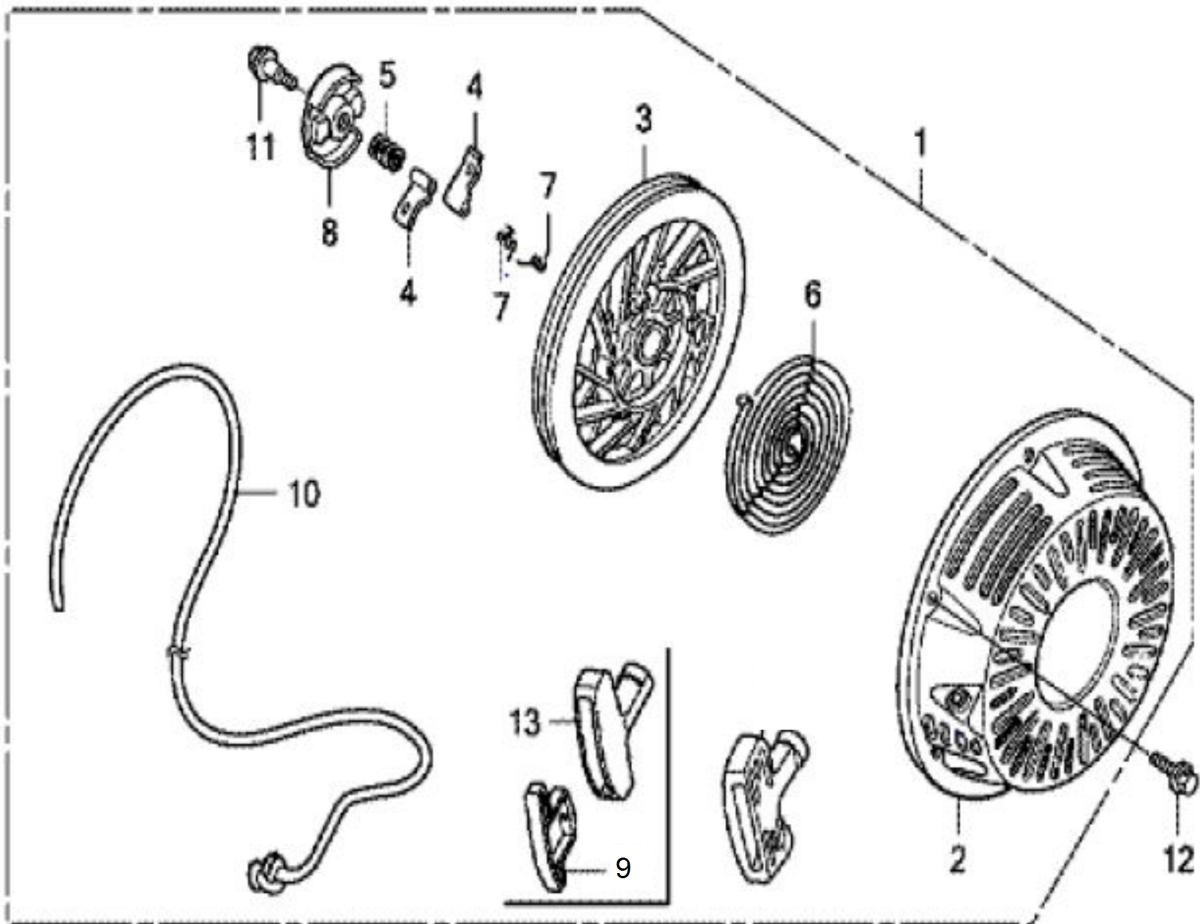

Engine Recoil starter

Item	Part No.	Name	Qty	L
1	595359201	Starter assy., recoil *nh1*	1	
2	595359301	Case comp., recoil starter *nh1 *	1	
3	595359101	Pulley, recoil starter	1	
4	595190701	Ratchet	2	
5	595190801	Spring	1	
6	595190901	Spring	1	
7	595191001	Spring	2	
8	595191101	Guide	1	
9	595359401	Grip, reinforcement	1	
10	595378101	Rope, recoil starter	1	
11	595191301	Adjustment screw	1	
12	595378201	Bolt, flange, 6x10	3	
13	595378301	Grip, starter (coo) (for u.s.a.)	2