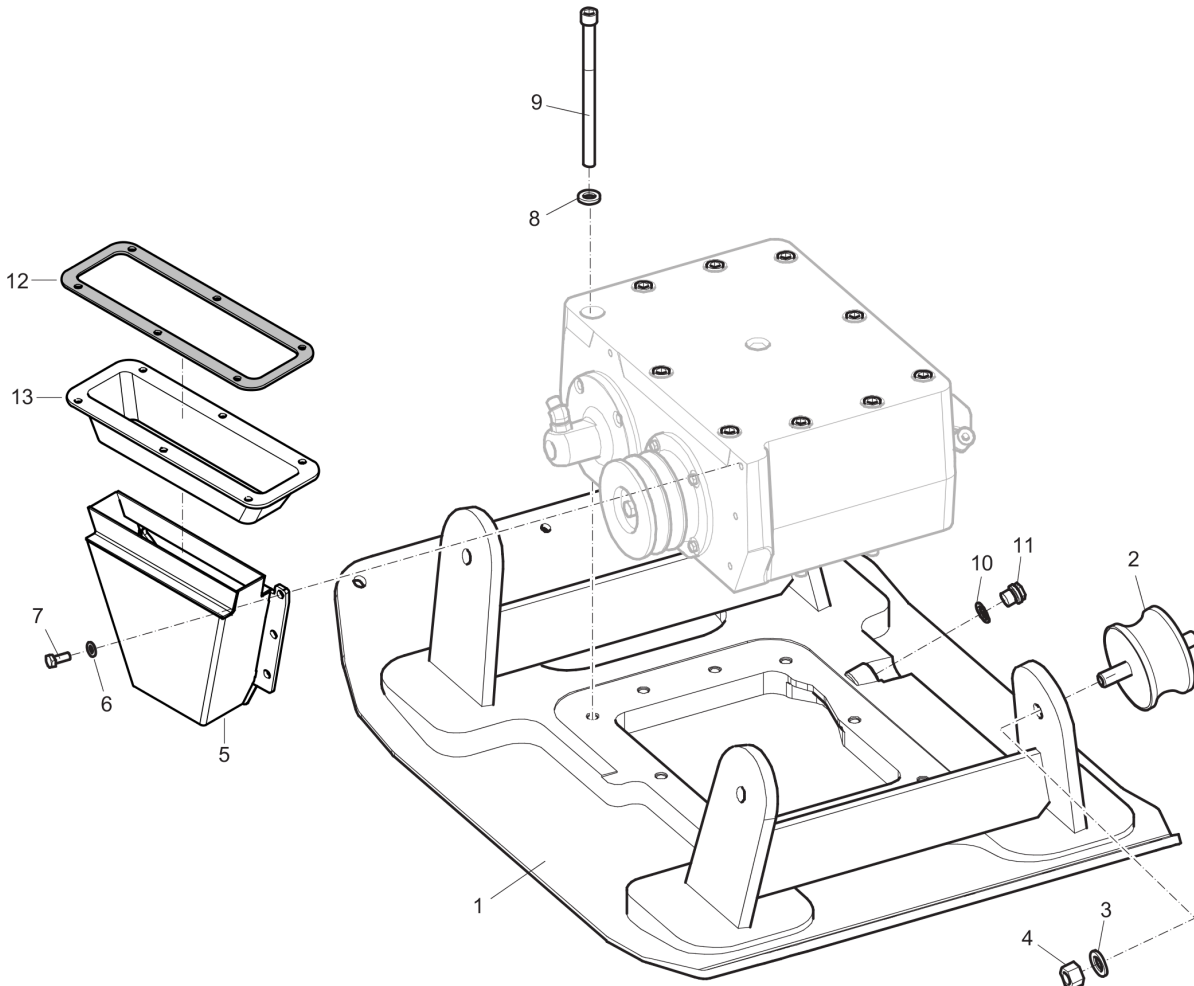

Spare parts list Ground plate and eccentric element installation

Refer to the Parts Online web page for most up-to-date information. The printed information might be outdated.

Item	Part No.	Name	Qty	L
1	594646601	Ground plate	1	
2	594323201	Shock absorber	4	
3	-	Washer, 17 x 30 x 3 mm, 0.70 x 1.18 x 0.12 in. 300 HV	4	
4	-	Nut, M16 A3K	4	
5	594164401	Belt guard	1	
6	-	Washer, 8.4 x 16 x 1.5 mm, 0.33 x 0.63 x 0.06 in. 300 HV	5	
7	-	Screw, M8 x 20 mm 8.8 A2K	5	
8	595067901	Plain washer 13x24x4 mm	10	
9	594836901	Screw, M10 x 40 mm 12.9 GEOMET®	10	A
10	595047801	Washer, 16.7x24x1.5 mm Type A M16	1	
11	595048301	Plug, M16	1	
12	594753001	Bracket	1	
13	594164501	Bellow	1	

Comments for Page: Ground plate and eccentric element installation

A | GEOMET is a registered trademark of Nof Metal Coatings North America Inc.