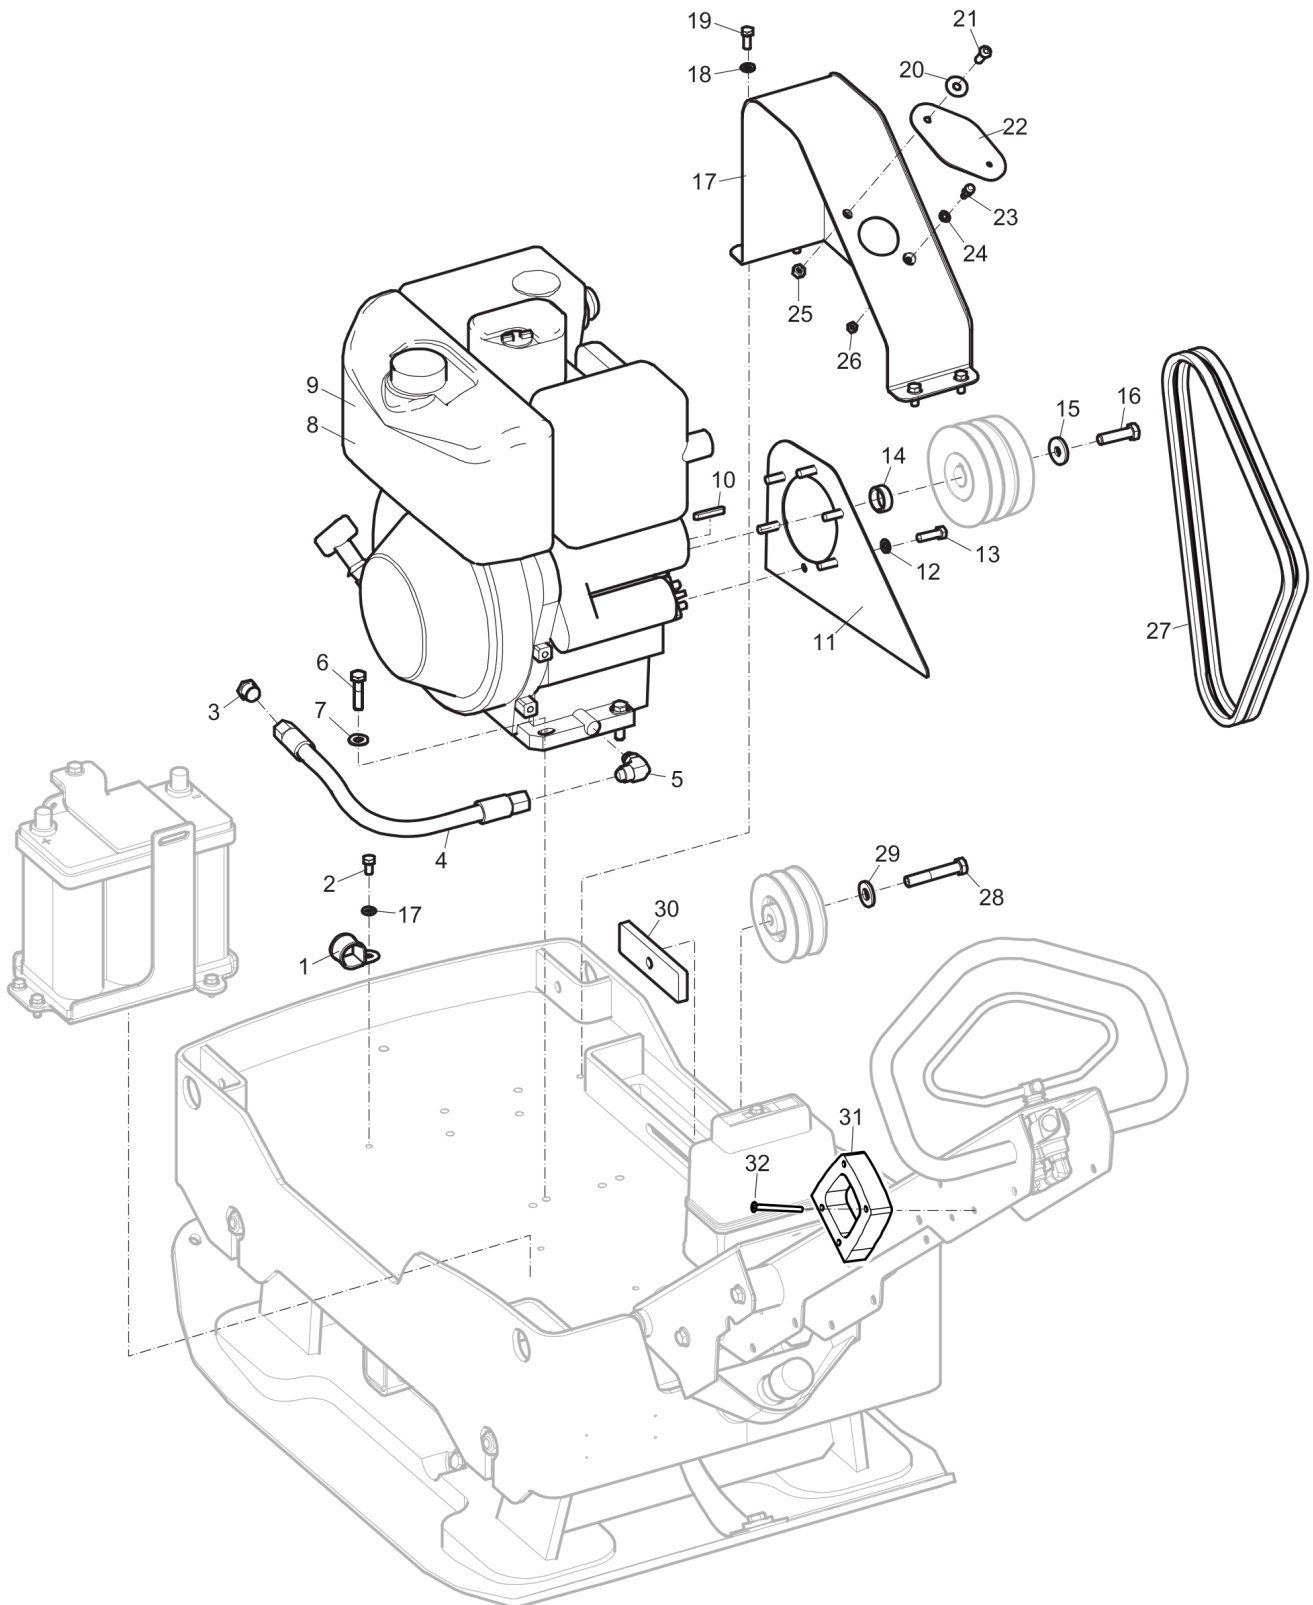

This page intentionally left blank

Spare parts list Engine installation, Lombardini

Refer to the Parts Online web page for most up-to-date information. The printed information might be outdated.

Item	Part No.	Name	Qty	L
1	595188601	Clamp	1	
2	-	Screw, M8 x 16 mm 8.8 A2K	1	
3	595452501	Plug	1	
4	595178101	Hydraulic hose	1	
5	595188001	Elbow	1	
6	-	Screw, M10 x 40 mm 8.8 A3K	4	
7	-	Steel plain washer, 10.5 x 22 x 2 mm, 0.41 x 0.87 x 0.08 in. 300 HV	4	
8	595503401	Engine, complete Lombardini 15LD440	1	A
9	594492301	Engine, complete Lombardini 15LD440	1	B
10	594368601	Key	1	
11	595212901	Belt Guard	1	
12	-	Washer, 8.4 x 16 x 1.5 mm, 0.33 x 0.63 x 0.06 in. 300 HV	6	
13	-	Screw, M8 x 20 mm 8.8 A2K	6	
14	595465101	Spacer	1	
15	594858801	Washer 10.5 x 34 x 4 mm GEOMET®	1	
16	595466701	Screw	1	
17	594958901	V-belt cover	1	
18	-	Washer, 8.4 x 16 x 1.5 mm, 0.33 x 0.63 x 0.06 in. 300 HV	5	
19	-	Screw, M8 x 20 mm 8.8 A2K	4	
20	-	Washer, 8.4 x 25 x 2 mm, 0.33 x 0.99 x 0.08 in. 300 HV	1	
21	-	Screw, M8 X 25 mm A2-70	1	
22	594491101	Rubber protection	1	
23	594527101	Ball joint, M6 DIN 71803	1	
24	-	Washer, 6.4 x 12 x 1.5 mm, 0.25 x 0.47 x 0.06 in. 300 HV	1	
25	-	Nut, M8 A2K	1	
26	-	Nut, M6 A2K	1	
27	594332901	V-belt	2	
28	-	Screw, M12 x 70 mm 8.8 A3K	1	
29	-	Washer, 13 x 30 x 4 mm, 0.51 x 1.18 x 0.16 in. 300 HV	1	
30	595177701	Holder	1	
31	595375901	Spacer	1	
32	595350001	Hex sock. screw	4	