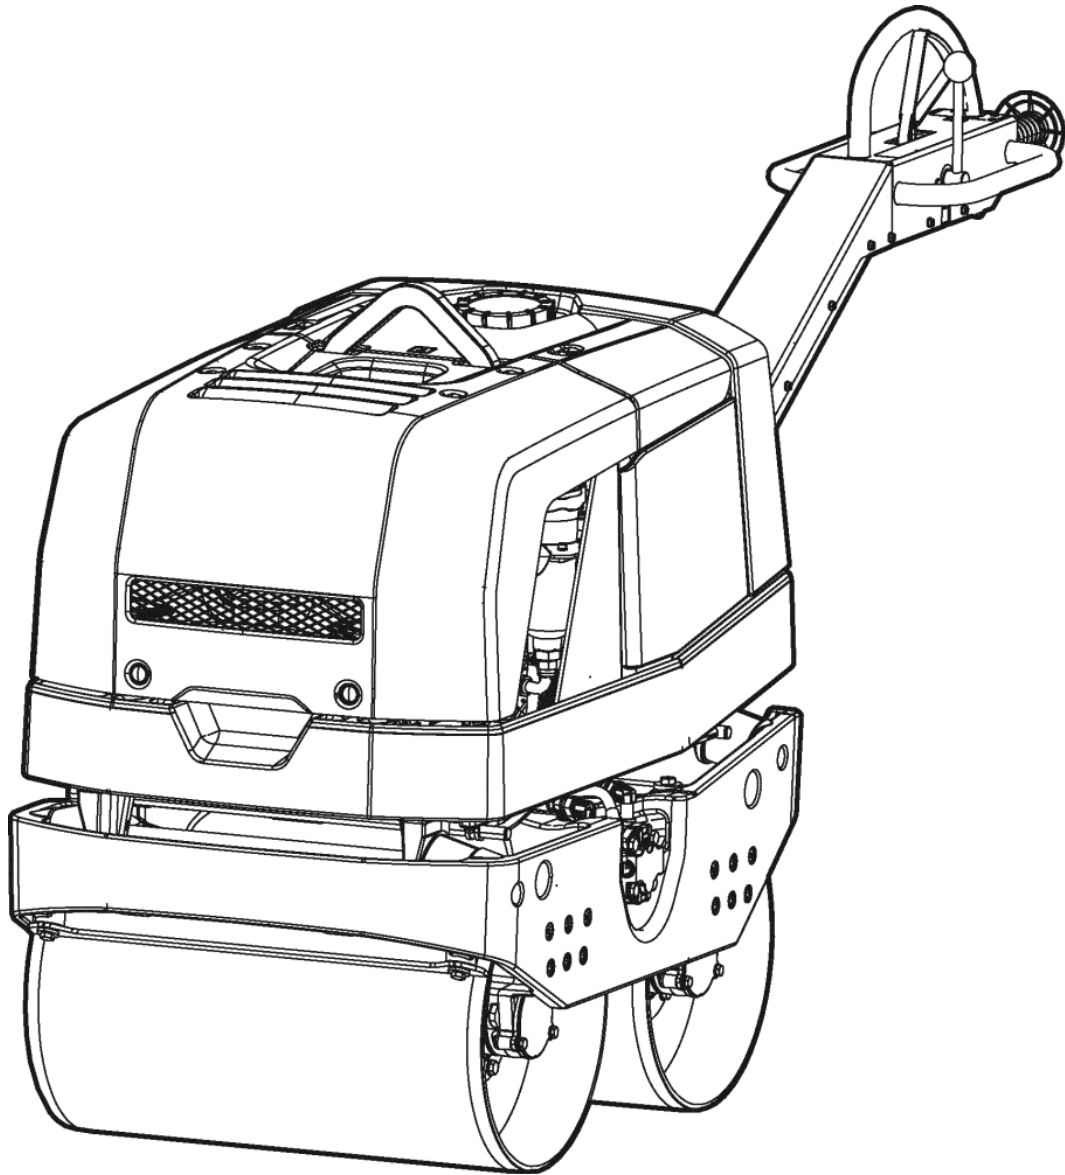

LP 6505

Spare parts list

Duplex roller

LP 6505

Engine: Hatz 1D 42

General information

This spare parts list applies to the following:

Part number	Description
967855702	LP 6505 Duplex roller, manual start
967855703	LP 6505 Duplex roller, electric start
967855701	LP 6505 Duplex roller, electric start EPA