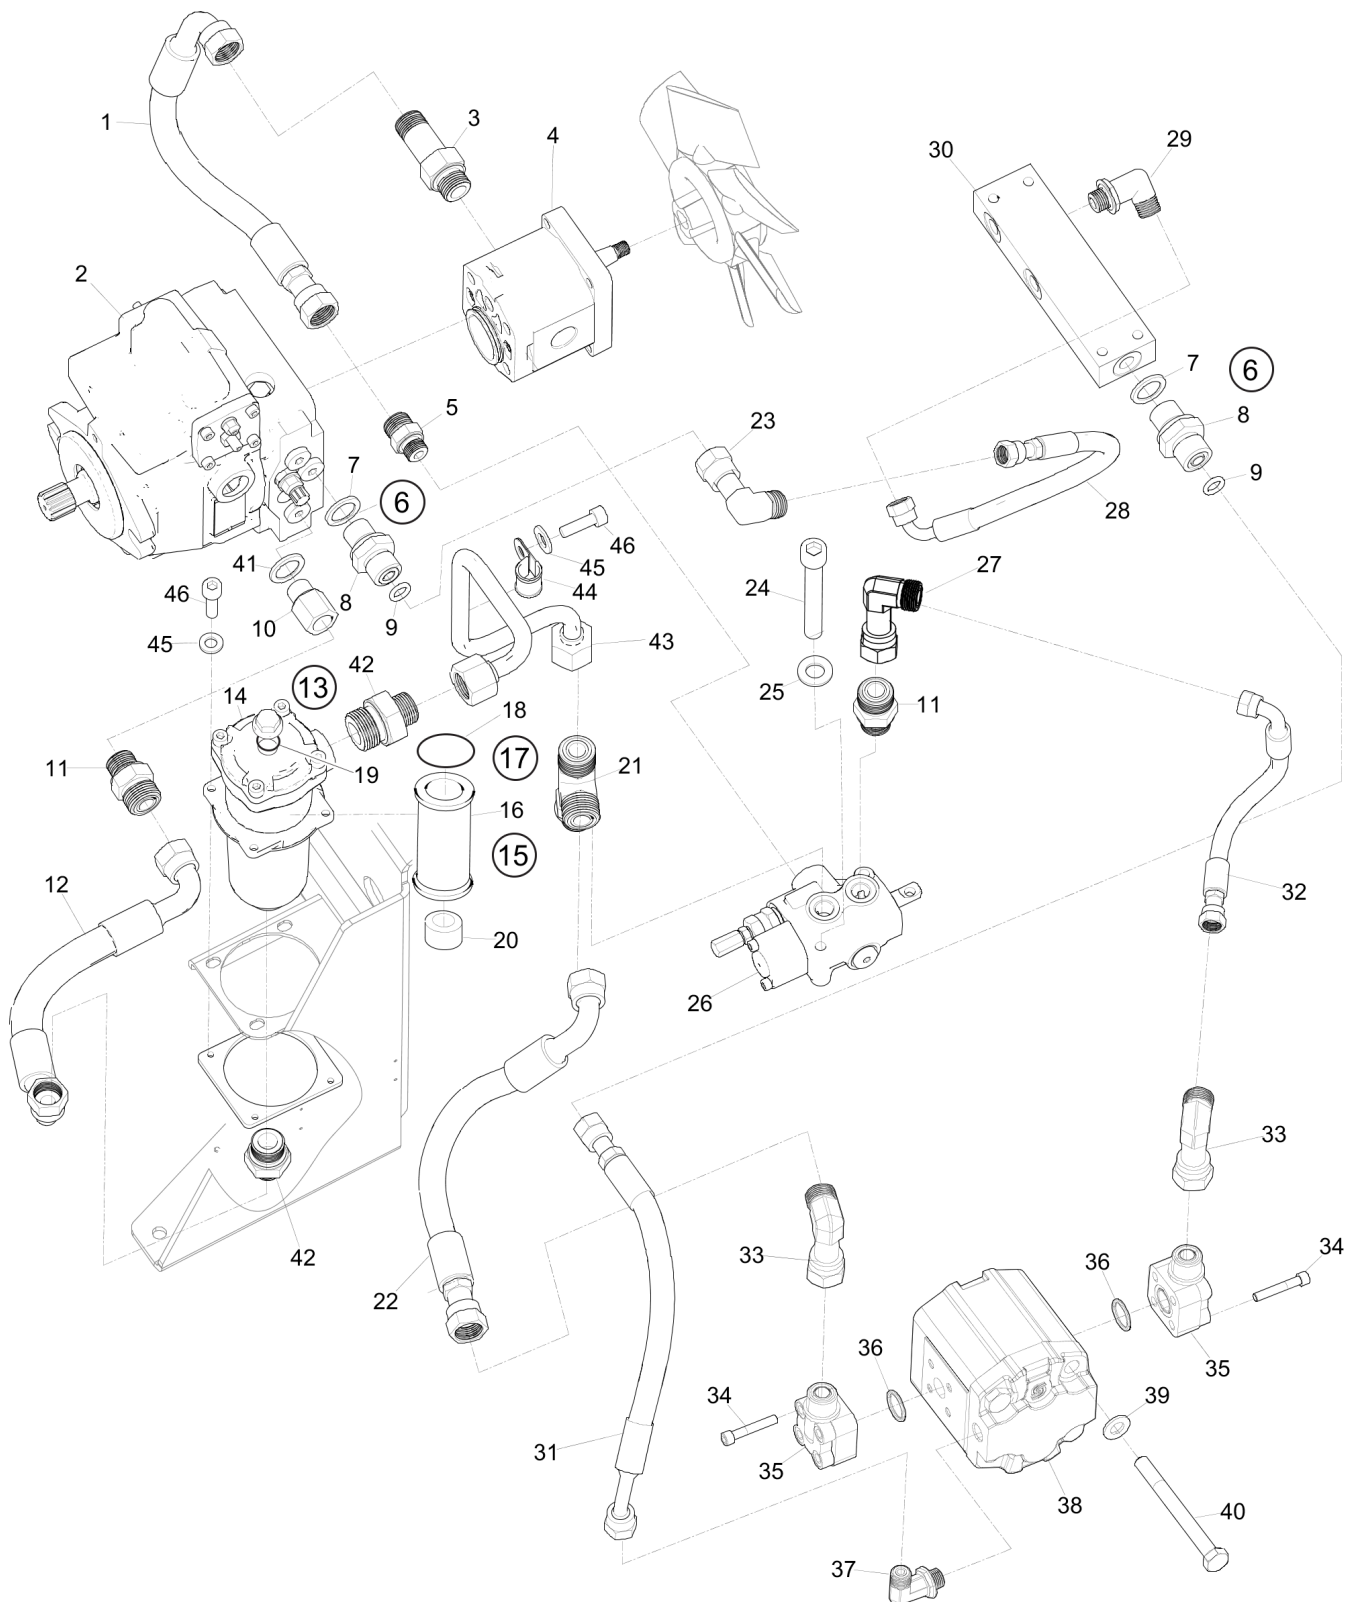

Hydraulic system Hydraulic system, oil filter, vibrating pump and valve

Refer to the Parts Online web page for most up-to-date information. The printed information might be outdated.

Item	Part No.	Name	Qty	L
1	594755601	Hydraulic hose	1	
2	594177501	Hydraulic pump	1	
3	595116601	Hose connection	1	
4	594179301	Hydraulic pump	1	
5	595116101	Straight connection	1	
6	595116001	Connection	2	
7	594748401	Seal ring	1	
8	-	Connection	1	
9	595117801	O-ring	1	
10	595117201	Hose connection	1	
11	595116101	Straight connection	2	
12	595365601	Hydraulic hose	1	
13	594177301	Hydraulic oil filter, complete	1	
14	-	Housing	1	
15	594213601	Hydraulic oil filter, complete	1	
16	594171801	Hydraulic oil filter	1	
17	594761401	Kit, O-ring		
18	-	O-ring	1	
19	-	O-ring	1	
20	594761501	Contamination retainer	1	
21	595117101	T-connection	1	
22	594754601	Hudraulic hose	1	
23	594127001	Connector	1	
24	594118101	Hex. Head screw	2	
25	595036601	Washer DIN125	2	
26	594170701	Vibrating valve	1	
27	594126901	Pipe Connector	1	
28	594756101	Hydraulic hose	1	
29	594127301	Connector	1	
30	595365101	Hydraulic block	1	
31	594754701	Hydraulic hose	1	
32	595366201	Hydraulic hose	1	
33	594126901	Pipe Connector	2	
34	594120301	Hex sock. screw	8	
35	595366401	Flange fitting	2	
36	594748301	O-ring	2	
37	594127301	Connector	1	
38	594179201	Hydraulic motor	1	

Refer to the Parts Online web page for most up-to-date information. The printed information might be outdated.