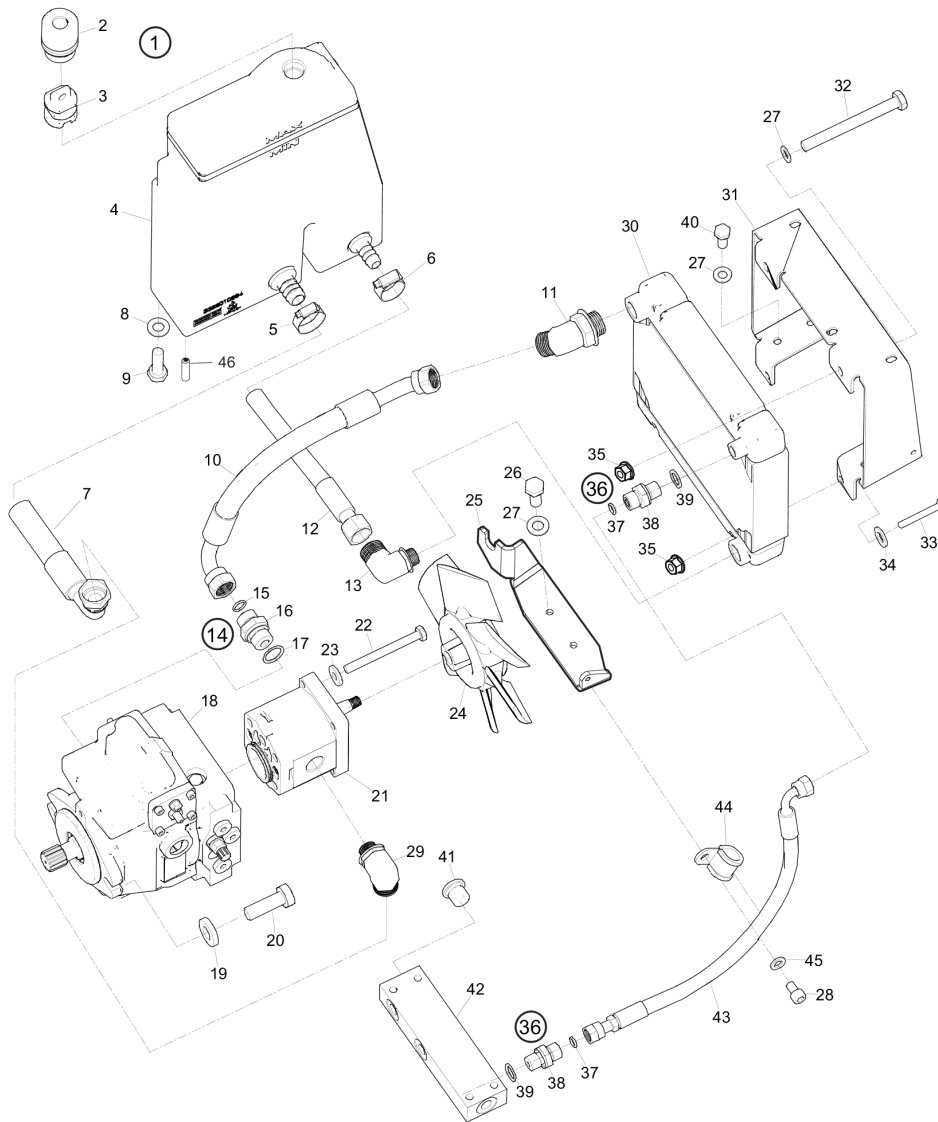

Hydraulic system Hydraulic system, oil tank, radiator and pumps.

Refer to the Parts Online web page for most up-to-date information. The printed information might be outdated.

Item	Part No.	Name	Qty	L
1	594211901	Hydraulic oil tank, complete	1	
2	595051001	Ventilating filter	1	
3	594466101	Splash guard	1	
4	-	Oil tank	1	
5	595115301	Hose clamp	1	
6	595115201	Hose clamp	1	
7	594755201	Hydraulic hose	1	
8	595036601	Washer DIN125	4	
9	595346901	Screw M8 x 30mm	2	
10	594756201	Hydraulic hose	1	
11	595116901	Elbow	1	
12	594755301	Hydraulic hose	1	
13	594748201	Elbow	1	
14	595038501	Nipple, complete	1	
15	595117901	O-ring, 12.42 x 1.78 mm0.49 x 0.07 in. (90 shore)	3	
16	-	Connection	1	
17	595118101	Seal ring	1	
18	594177501	Hydraulic pump	1	
19	594747301	Washer	2	
20	594118501	Screw hexagon	2	
21	594179301	Hydraulic pump	1	
22	595345901	Screw, M10 x 1.25 x 100 mm 8.8	4	
23	594747401	Washer	4	
24	594178701	Fan	1	
25	595364801	Bracket	1	
26	594117901	Hex. head screw m8 x 20	2	
27	595036601	Washer DIN125	8	
28	595347801	Screw M6x10 ISO 4762	1	
29	595116801	Elbow	1	
30	594180001	Oil cooler	1	
31	594188201	Bracket, oil cooler	1	
32	595287101	Hexagon bolt	2	
33	594121201	Countersunk screw	2	
34	594123401	Washer, 8.4 x 16 x 1.5 mm, 0.33 x 0.63 x 0.06 in. 300 HV	2	
35	595035701	Nut DIN934	4	
36	595116001	Connection	1	
37	595117801	O-ring	8	
38	-	Connection	1	

Refer to the Parts Online web page for most up-to-date information. The printed information might be outdated.