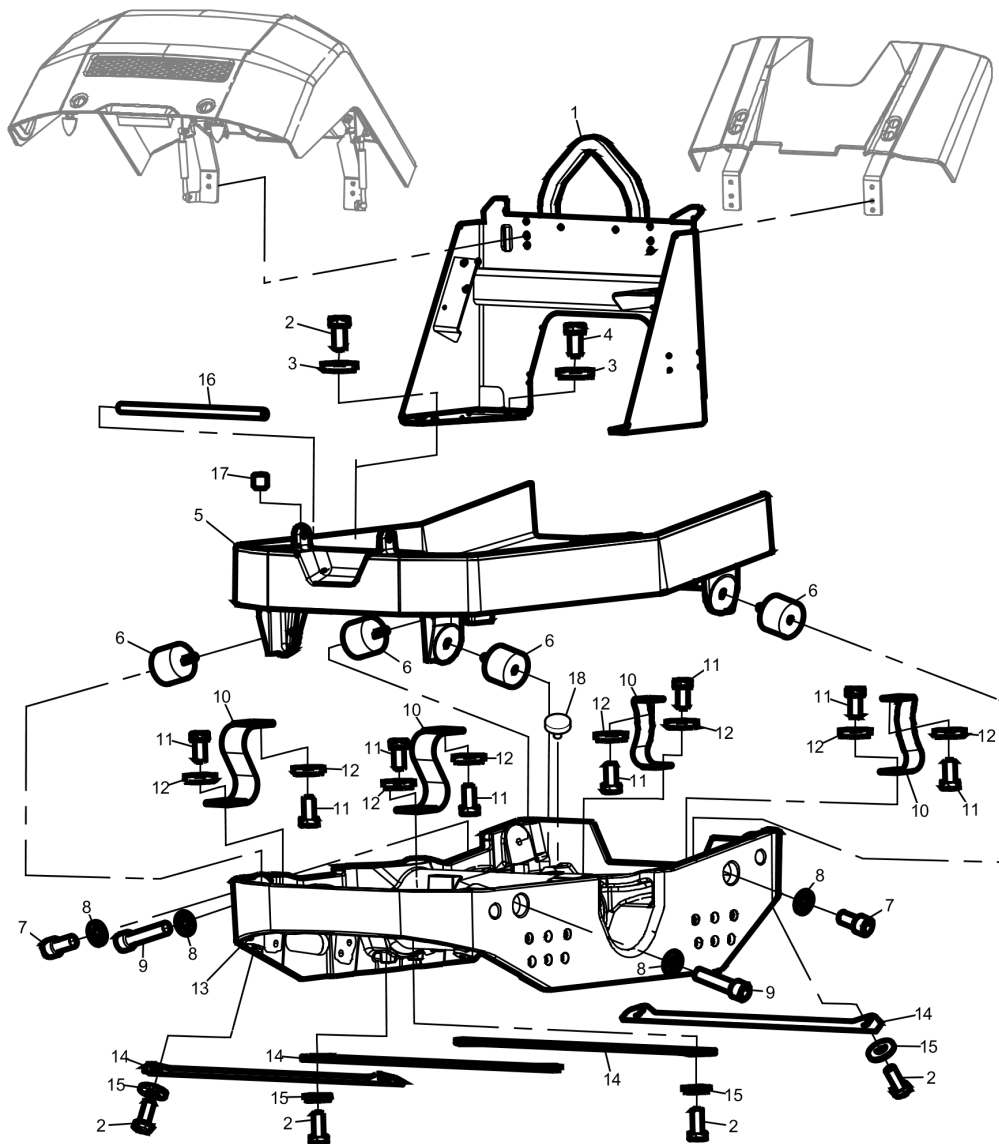

Mechanical Frames and scrapers

Refer to the Parts Online web page for most up-to-date information. The printed information might be outdated.

Item	Part No.	Name	Qty	L
1	594753401	Lifting device	1	
2	595344701	Hex. head screw	12	
3	594124501	Washer lock	6	
4	594118501	Screw hexagon	4	
5	595124601	Engine base	1	
6	594190701	Shock absorber	4	
7	595348901	Hex sock. screw	2	
8	595113401	Washer DIN125	4	
9	595216001	Hexagon socket head cap screw	2	
10	594141501	Strap	4	
11	595345301	Hex. head screw	8	
12	594124001	Washer, 13x36x6 mm, 0.51x1.42x0.24 ". 300HV	8	
13	595125401	Lower frame	1	
14	594165901	Scraper	4	
15	594123601	Washer	8	
16	595363601	Hood lock rod	1	
17	595110601	Set screw	2	
18	594190801	Bumper	4