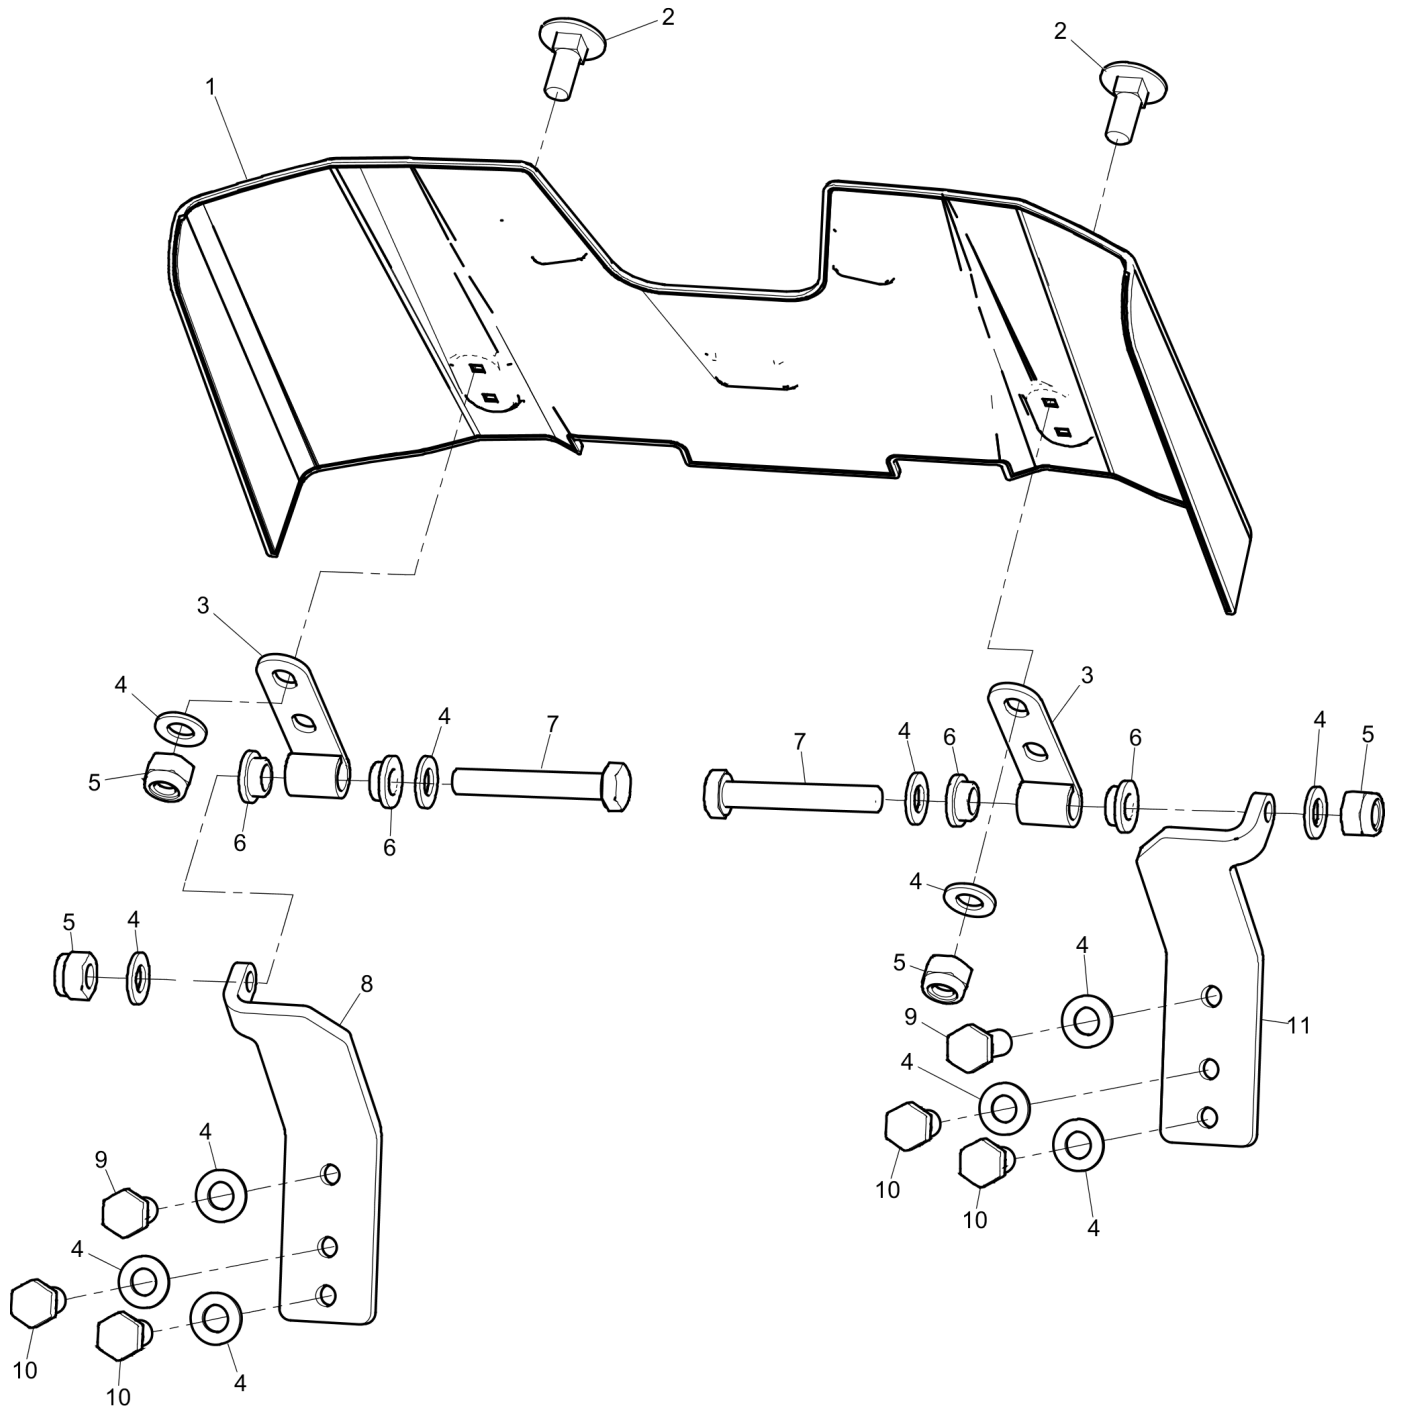

Mechanical Rear hood

Refer to the Parts Online web page for most up-to-date information. The printed information might be outdated.

Item	Part No.	Name	Qty	L
1	594960001	Rear hood	1	
2	594122001	Flat head screw	4	
3	594166601	Hinge	2	
4	595036601	Washer DIN125	14	
5	595352301	Lock nut	6	
6	594170801	Bushing	4	
7	595287101	Hexagon bolt	2	
8	595363301	Bracket, right	1	
9	595110101	Hex. head screw m8 x 16	2	
10	595033401	Hex. head screw	4	
11	595363201	Bracket, left	1