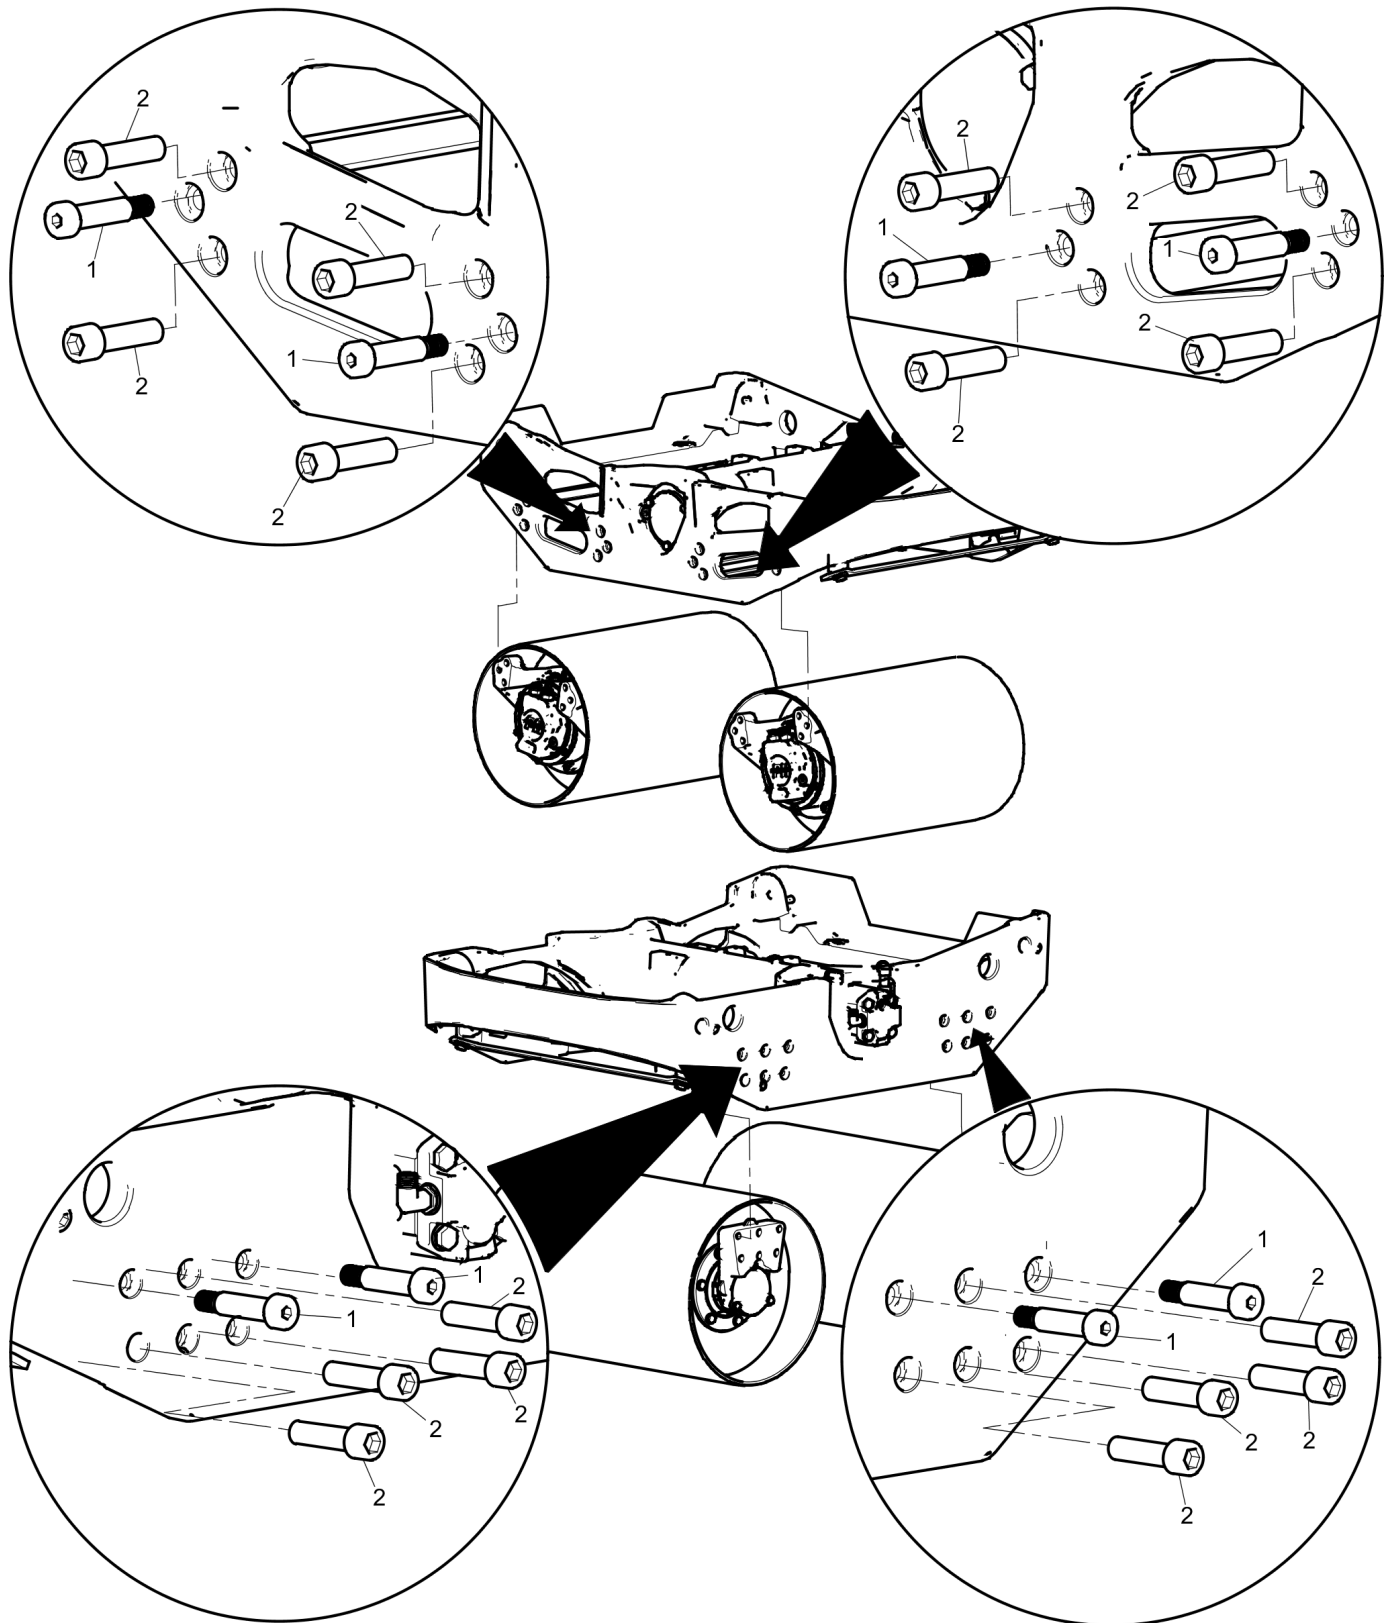

Mechanical Drum installation

Refer to the Parts Online web page for most up-to-date information. The printed information might be outdated.

Item	Part No.	Name	Qty	L
1	595111601	Tight fitting screw, M10 D 12x40 mm, Zn-Ni	8	
2	595347201	Hexagon socket head cap screw	16	