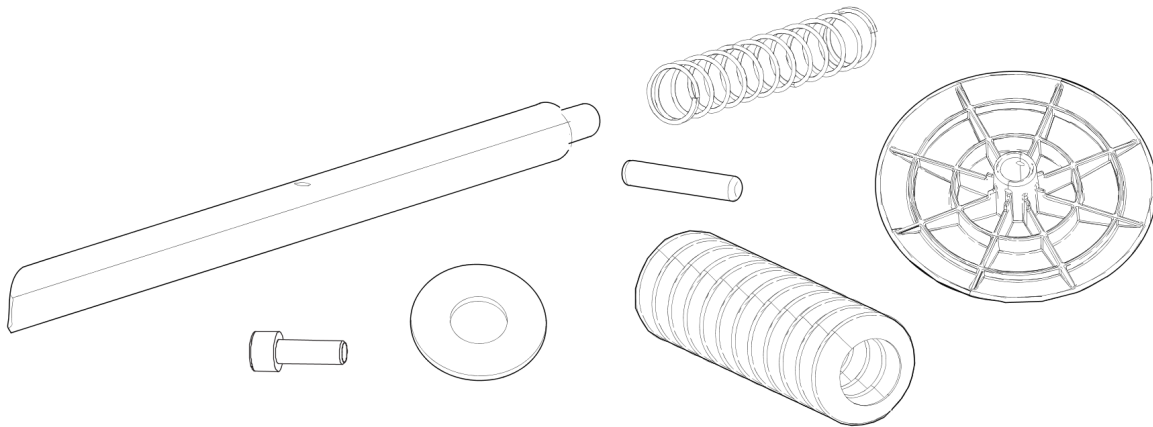

Service, repair and wear part kits Push stop repair kit

Item	Part No.	Name	Qty	L
1	594213001	Push stop complete, repair kit	1	
2	-	Trigger shaft	1	
3	594177201	Spring	1	
4	595113101	Plain washer, 17 x 40 x 3 mm	1	
5	594170401	Bellow	1	
6	595030701	Spring pin	1	
7	594171001	Button	1	
8	595034201	Screw	1	