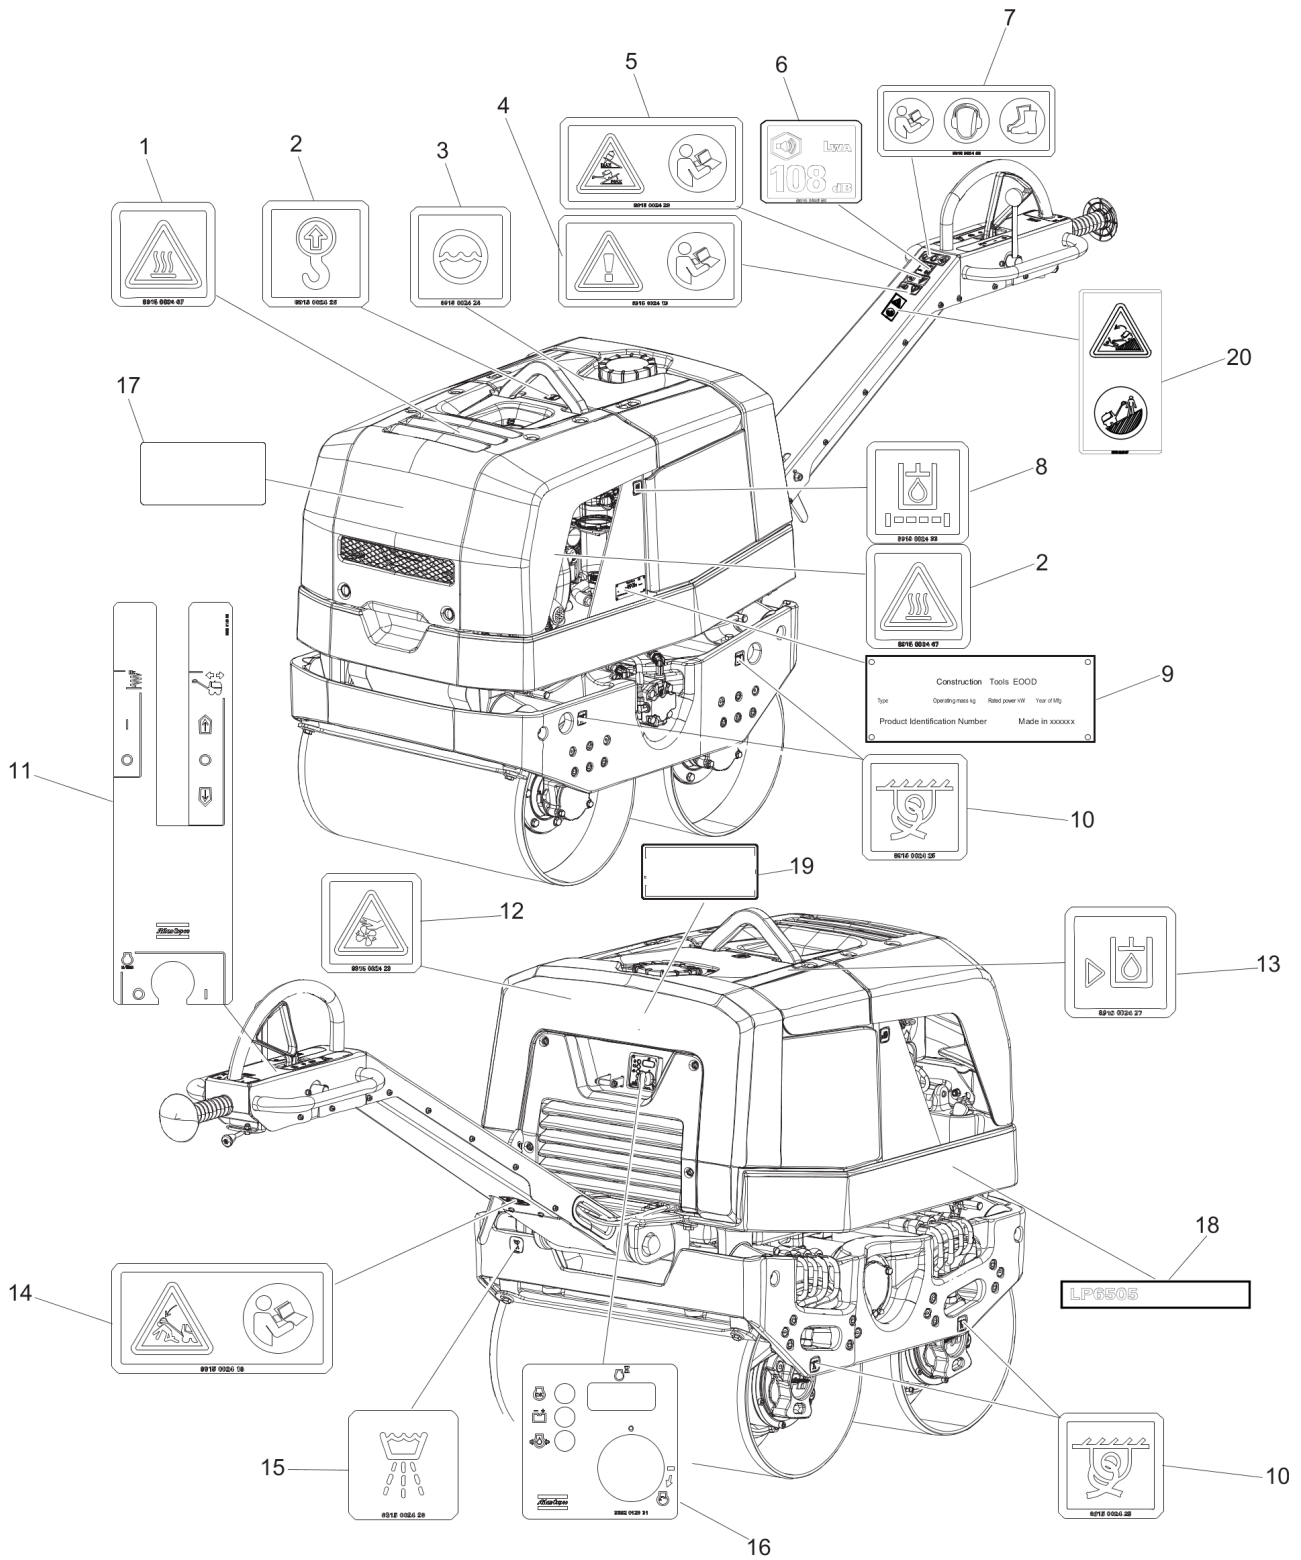

Mechanical Labels

Refer to the Parts Online web page for most up-to-date information. The printed information might be outdated.

Item	Part No.	Name	Qty	L
1	594659801	Safety label, hot surfaces	2	
2	594660901	label, lifting point	1	
3	595512701	Label, water	1	
4	594869701	Decal safety	1	
5	595513001	Safety label, maximum slope angle	1	
6	595216301	Decal, noise level 108 dB	1	
7	594659601	Safety label, read instructions, ear protection and safety boots	1	
8	595513101	Label, hydraulic oil filter	1	
9	-	Data plate (Not available separately)	1	
10	594869501	Label, securing point	4	
11	594173401	Label, operator panel	1	
12	594869401	Safety label, rotating fan blades	1	
13	595512801	Label, hydraulic oil level	1	
14	595216201	Safety label, handle lock	1	
15	595512901	Label, sprinkler	1	
16	594175101	Label, start panel	1	
17	594141601	Product label	1	
18	595375501	Product label, "LP 6505"	2	
19	595376001	Product label	1	
20	595216701	Machine Rollover	1