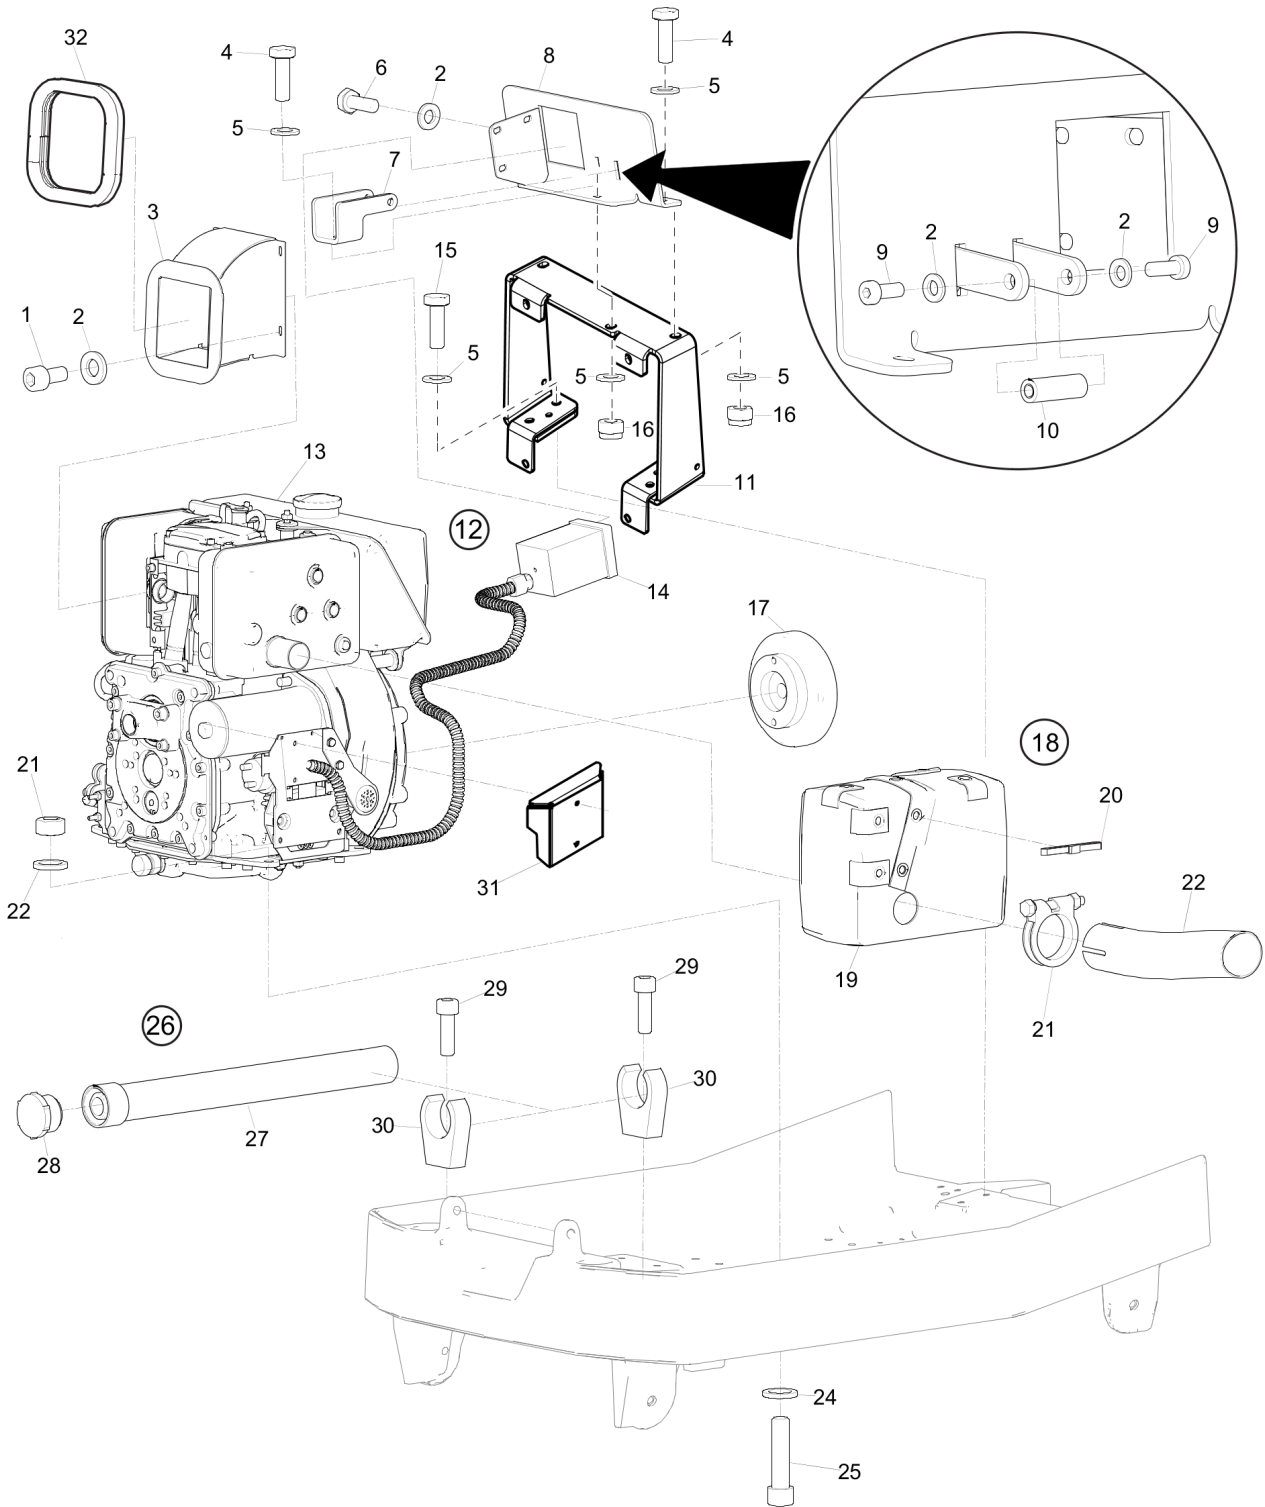

Engine Engine installation, Hatz 1D42 electric start

Refer to the Parts Online web page for most up-to-date information. The printed information might be outdated.

Item	Part No.	Name	Qty	L
1	595347901	Screw	2	
2	595036501	Plain washer	7	
3	595366701	Air inlet	1	
4	595033401	Hex. head screw	3	
5	595036601	Washer DIN125	10	
6	595033201	Hex. head screw	3	
7	594170001	Bracket	1	
8	595362501	Holder, control panel	1	
9	594671201	Screw, M6 x 16 mm	2	
10	594170201	Shaft	1	
11	594188201	Bracket, oil cooler	1	
12	595126101	Engine Hatz 1D42S Manual start, complete	1	
13	-	Engine	1	
14	595384401	Start box, complete	1	
15	594117901	Hex. head screw m8 x 20	4	
16	595352301	Lock nut	3	
17	594465301	Clutch, complete	1	
18	594213101	Heat protection, complete	1	
19	-	Heat protection	1	
20	594182201	Cable tie, stainless	4	
21	595114901	Clamp	1	
22	594184501	Exhaust pipe	1	
23	595351801	Hexagon nut m12	4	
24	595118901	Lock washer	8	
25	595349001	Screw DIN912	4	
26	595132301	Oil drain hose, complete	1	
27	-	Mangueira	1	
28	594180301	Plug	1	
29	595347501	Screw, MC6S M5 x 16 mm 8.8 fzb	2	
30	594329501	Clip	2	
31	595370301	Protective plate	1	
32	595366801	Edge trim	1	

Refer to the Parts Online web page for most up-to-date information. The printed information might be outdated.