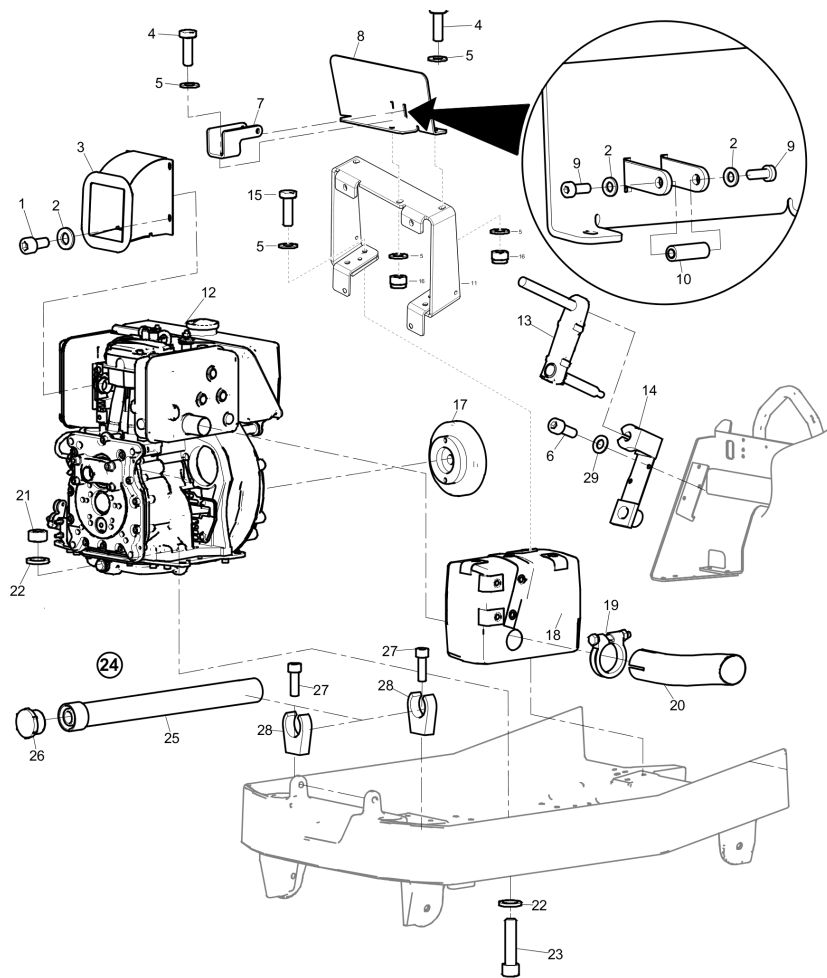

Engine Engine installation, Hatz 1D 42, manual start

Refer to the Parts Online web page for most up-to-date information. The printed information might be outdated.

Item	Part No.	Name	Qty	L
1	595347901	Screw	2	
2	595036501	Plain washer	4	
3	595366701	Air inlet	1	
4	595033401	Hex. head screw	3	
5	595036601	Washer DIN125	10	
6	595348301	Screw	2	
7	594170001	Bracket	1	
8	595125301	Holder	1	
9	594671201	Screw, M6 x 16 mm	2	
10	594170201	Shaft	1	
11	594188201	Bracket, oil cooler	1	
12	595126001	Engine Hatz 1D42 Manual start, complete	1	
13	594485601	Safety crank handle	1	
14	594330401	Crank holder	1	
15	594117901	Hex. head screw m8 x 20	4	
16	595352301	Lock nut	3	
17	594465301	Clutch, complete	1	
18	595367701	Heat protection	1	
19	595114901	Clamp	1	
20	595363501	Exhaust pipe	1	
21	595351801	Hexagon nut m12	4	
22	595118901	Lock washer	8	
23	595349101	Hex. sock. screw	4	
24	595132301	Oil drain hose, complete	1	
25	-	Mangueira	1	
26	594180301	Plug	1	
27	595347501	Screw, MC6S M5 x 16 mm 8.8 fzb	2	
28	594329501	Clip	2	
29	595348301	Screw	2