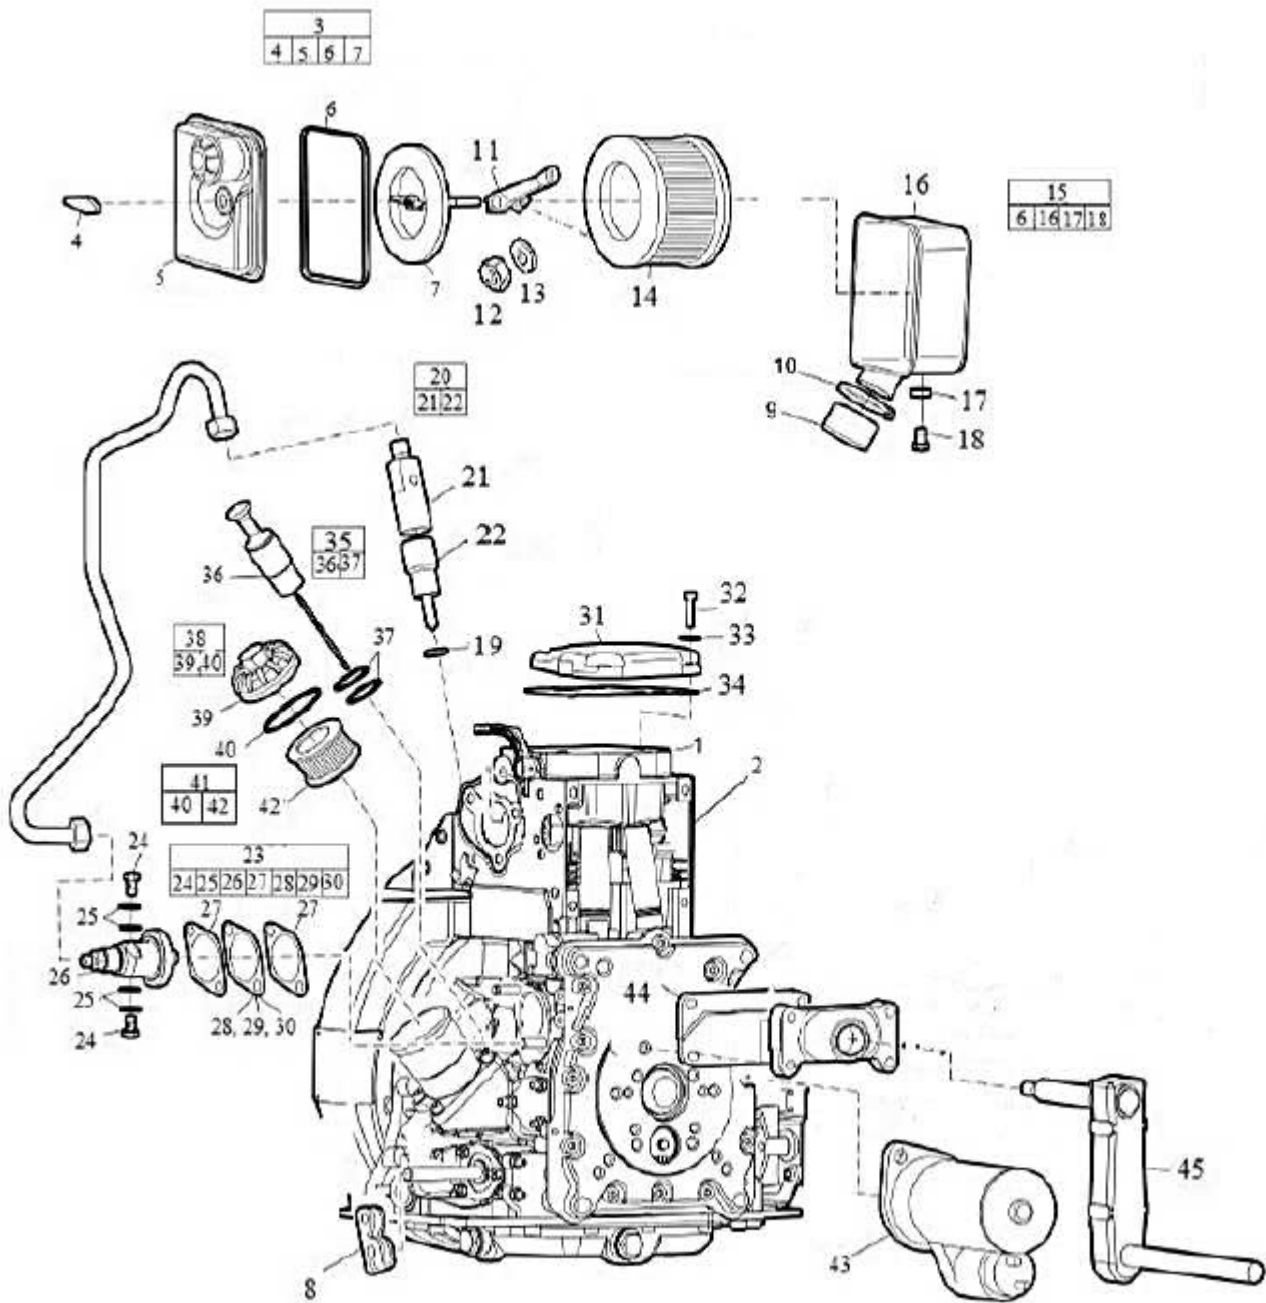

Engine Hatz 1D42S

Refer to the Parts Online web page for most up-to-date information. The printed information might be outdated.

Item	Part No.	Name	Qty	L
1	595126101	Engine Hatz 1D42S Manual start, complete	1	
2	595126001	Engine Hatz 1D42 Manual start, complete	1	
3	595367901	Hatz 1D42SEPA EL start	1	
4	594571501	Nut	1	
5	-	Injector part	1	
6	594759101	Gasket	1	
7	595383501	Holder	1	
8	594306801	Throttle lever	1	
9	595129301	Cover	1	
10	594313901	Hose clamp	1	
11	595372601	Bracket	1	
12	595373001	Nut, M8	2	
13	595372901	Washer, M8	2	
14	595377201	Air Filter element	1	
15	594565501	Housing	1	
6	594759101	Gasket	1	
16	-	Housing	1	
17	594565401	Washer	1	
18	595372701	Screw	1	
19	594597501	Gasket	1	
20	595133001	Injector, complete	1	
21	-	Injector part	1	
22	595374501	Nozzle	1	
23(24-30)	595133101	Injection pump, complete	1	
24	594207301	Banjo screw	2	
25	594207301	Banjo screw	4	
26	-	Pump part	1	
27	-	Shim	1	
28	-	Shim	1	
29	-	Shim	1	
30	-	Shim	1	
31	594595001	Valve cover	1	
32	595373101	Screw, M6 x 25 mm	4	
33	594759201	Washer	4	
34	594302801	Valve cover gasket	1	
35	594303001	Oil dipstick, cpl	1	
36	-	Dipstick	1	
37	595131801	O-ring	2	

Refer to the Parts Online web page for most up-to-date information. The printed information might be outdated.