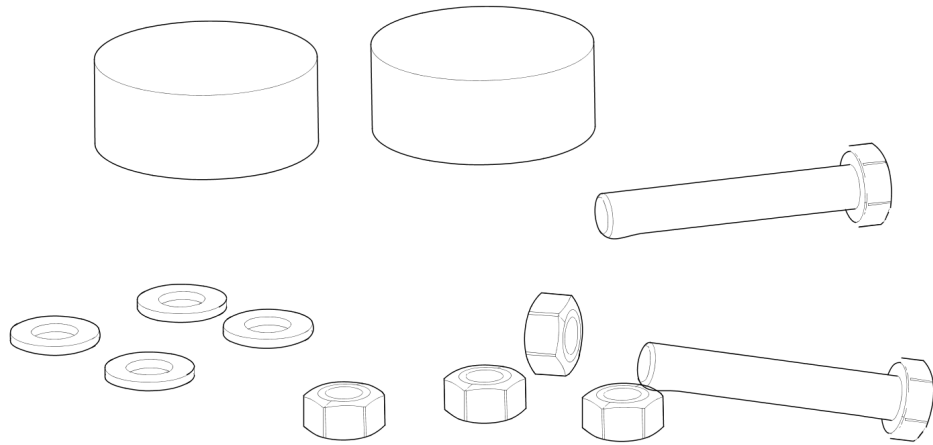

Service, repair and wear part kits Shock absorber repair kit, handle

Item	Part No.	Name	Qty	L
1	594212701	Shock absorber repair kit, handle	1	
2	594518301	Shock absorber	2	
3	595344901	Screw DIN933	2	
4	594747401	Washer	4	
5	595029401	Nut hexagon	4