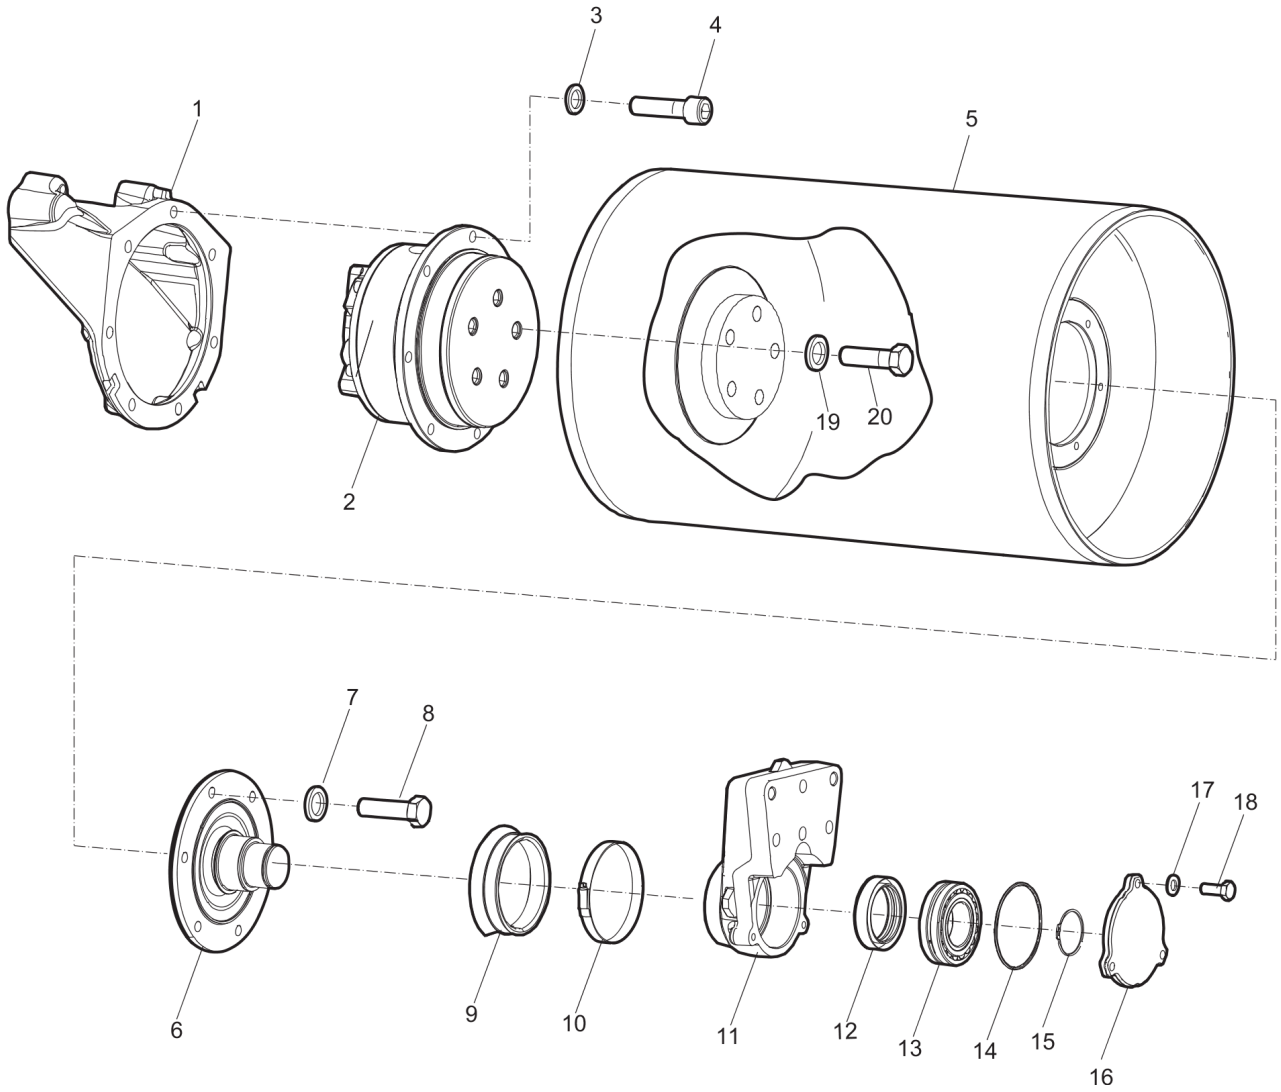

Mechanical Drum

Item	Part No.	Name	Qty	L
1	595363001	Drum bracket	1	
2	595125701	Drum motor	1	
3	595118901	Lock washer	6	
4	595347201	Hexagon socket head cap screw	6	
5	595121301	Drum	1	
6	594458401	Drum shaft	1	
7	594747401	Washer	6	
8	595344701	Hex. head screw	6	
9	594467701	Oil seal	1	
10	595115101	Pipe clamp	1	
11	595125501	Bearing bracket	1	
12	594467701	Oil seal	1	
13	594515001	Ball bearing	1	
14	595117601	O-ring, Ø 84.5 x 3 mm, Ø 3.33 x 0.12 in.	1	
15	595114101	Lock ring	1	
16	594450301	Bearing cover	1	
17	595036601	Washer DIN125	3	
18	594117901	Hex. head screw m8 x 20	3	
19	595044001	Lock washer	6	
20	595345701	Screw DIN931