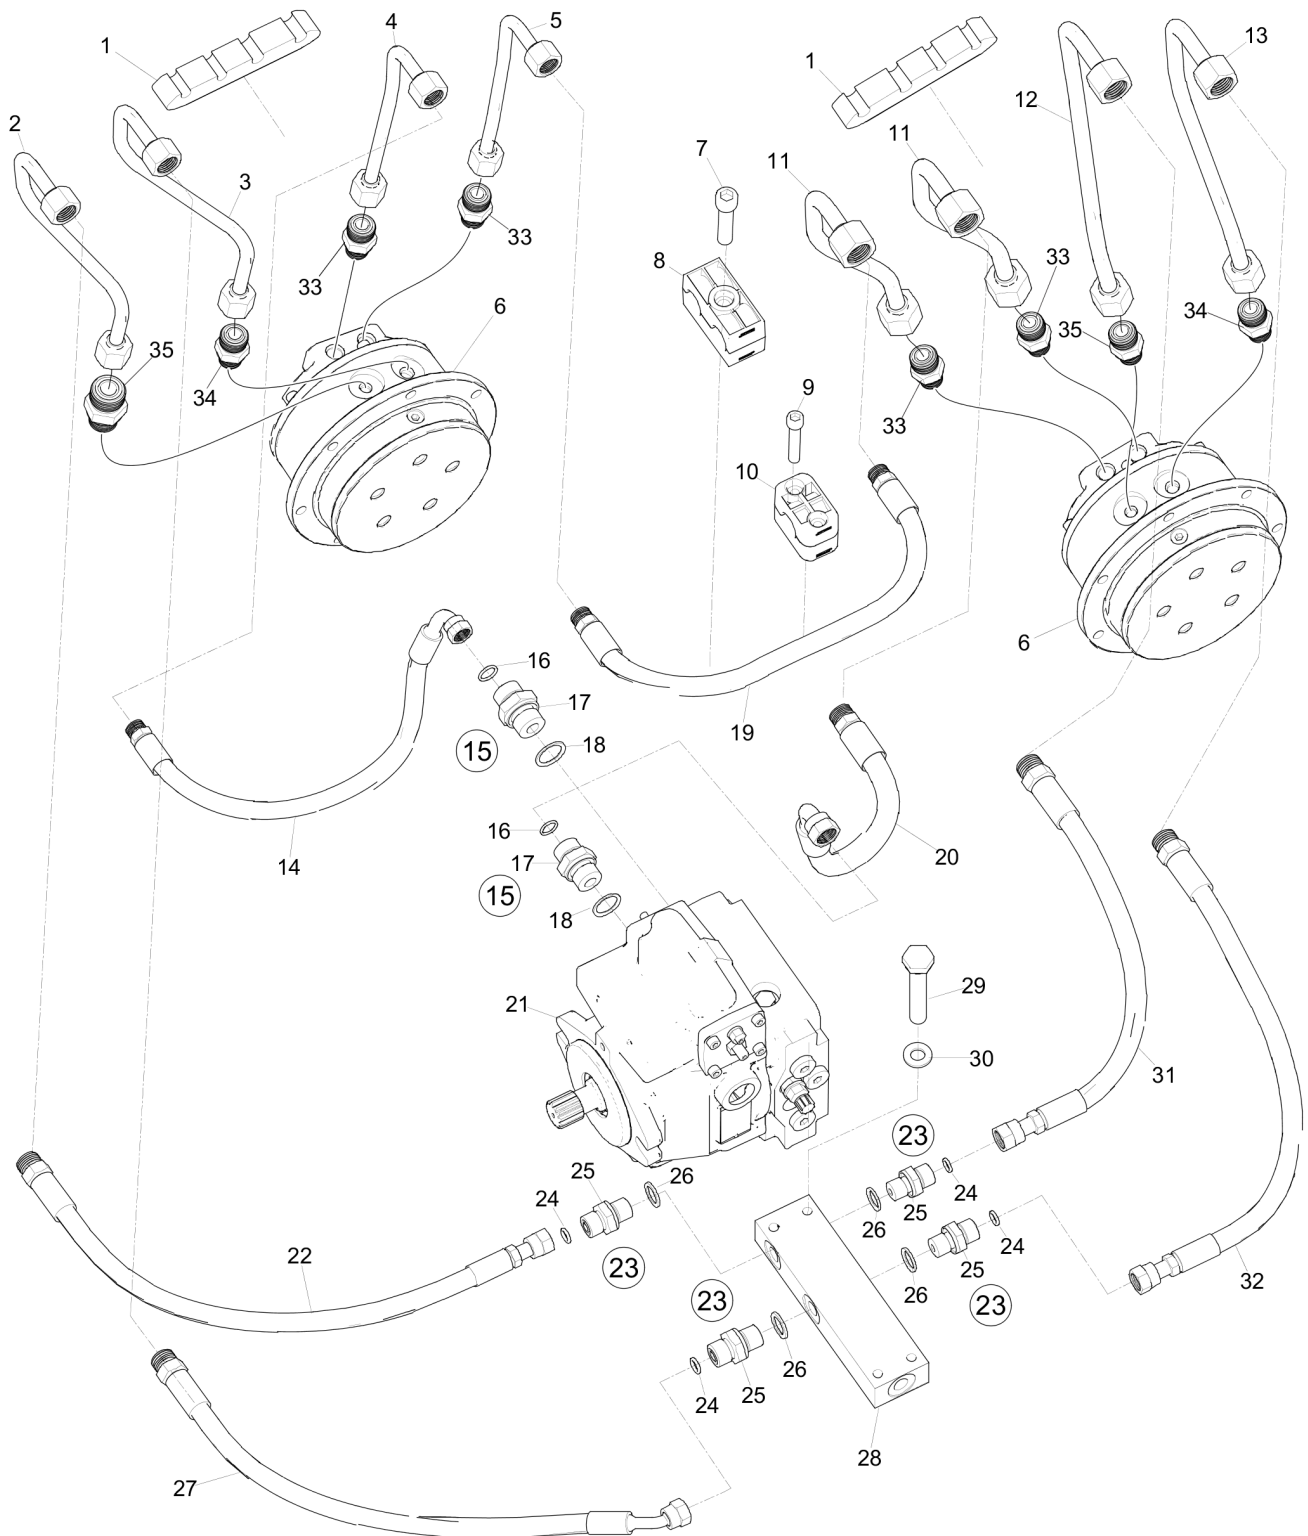

Hydraulic system Hydraulic system, drum motor installation

Refer to the Parts Online web page for most up-to-date information. The printed information might be outdated.

Item	Part No.	Name	Qty	L
1	594176901	Pipe support	2	
2	594172001	Hydraulic pipe	1	
3	594172401	Hydraulic pipe	1	
4	594172101	Hydraulic pipe	1	
5	594172201	Hydraulic pipe	1	
6	595125701	Drum motor	2	
7	595348501	Hex sock. screw	1	
8	595366101	Hose holder	1	
9	594120301	Hex sock. screw	2	
10	594177601	Hose holder	1	
11	594172301	Hydraulic pipe	2	
12	594172501	Hydraulic pipe	1	
13	594172601	Hydraulic pipe	1	
14	594755501	Hydraulic hose	1	
15	595038501	Nipple, complete	2	
16	595117901	O-ring, 12.42 x 1.78 mm0.49 x 0.07 in. (90 shore)	1	
17	-	Connection	1	
18	595118101	Seal ring	1	
19	594754301	Hydraulic hose	1	
20	594755401	Hydraulic hose	1	
21	594177501	Hydraulic pump	1	
22	594754501	Hydraulic hose	1	
23	595116001	Connection	4	
24	595117801	O-ring	1	
25	-	Connector	1	
26	594748401	Seal ring	1	
27	594754101	Hydraulic hose	1	
28	595365101	Hydraulic block	1	
29	594120301	Hex sock. screw	4	
30	595036501	Plain washer	4	
31	594754401	Hydraulic hose	1	
32	594754201	Hydraulic hose	1	
33	595116701	Straight connector	4	
34	595116501	Straight connector	2	
35	595116201	Straight connector	2	

Refer to the Parts Online web page for most up-to-date information. The printed information might be outdated.