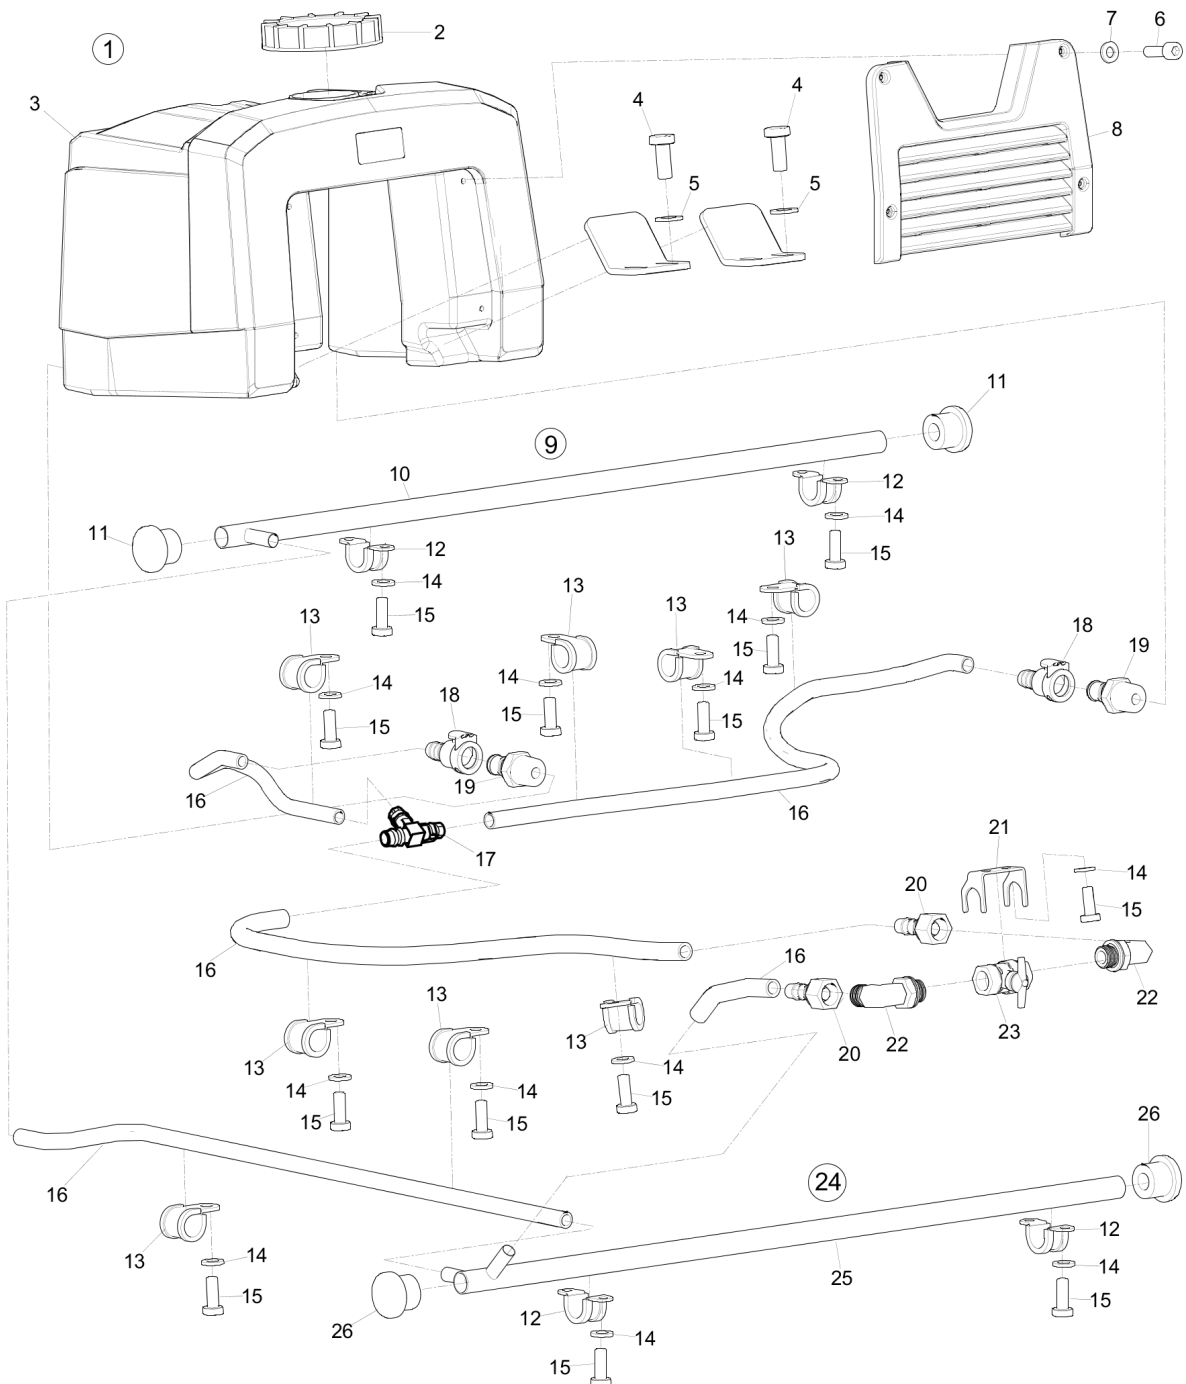

Mechanical Sprinkler system

Refer to the Parts Online web page for most up-to-date information. The printed information might be outdated.

Item	Part No.	Name	Qty	L
1	594212901	Water tank, complete	1	
2	595068401	Filler cap	1	
3	-	Water Tank	1	
4	594117901	Hex. head screw m8 x 20	4	
5	595036601	Washer DIN125	4	
6	595348001	Hex sock. screw	4	
7	595036501	Plain washer	4	
8	594166001	Cover	1	
9	595365001	Sprinkler pipe, complete	1	
10	-	Pipe	1	
11	594520401	End plug	2	
12	595114501	Pipe clamp	4	
13	595114401	Pipe clamp	10	
14	595036501	Plain washer	20	
15	595033201	Hex. head screw	20	
16	595185101	Plastic hose	1	
17	594517701	T-adapter	1	
18	594172701	Hose connection	2	
19	594172801	Quick coupling	2	
20	594518101	Hose connector	2	
21	595364301	Bracket	1	
22	595117301	Connection	2	
23	594518201	Ball valve	1	
24	595126701	Sprinkler pipe, complete	1	
25	-	Pipe	1	
26	594520401	End plug	2