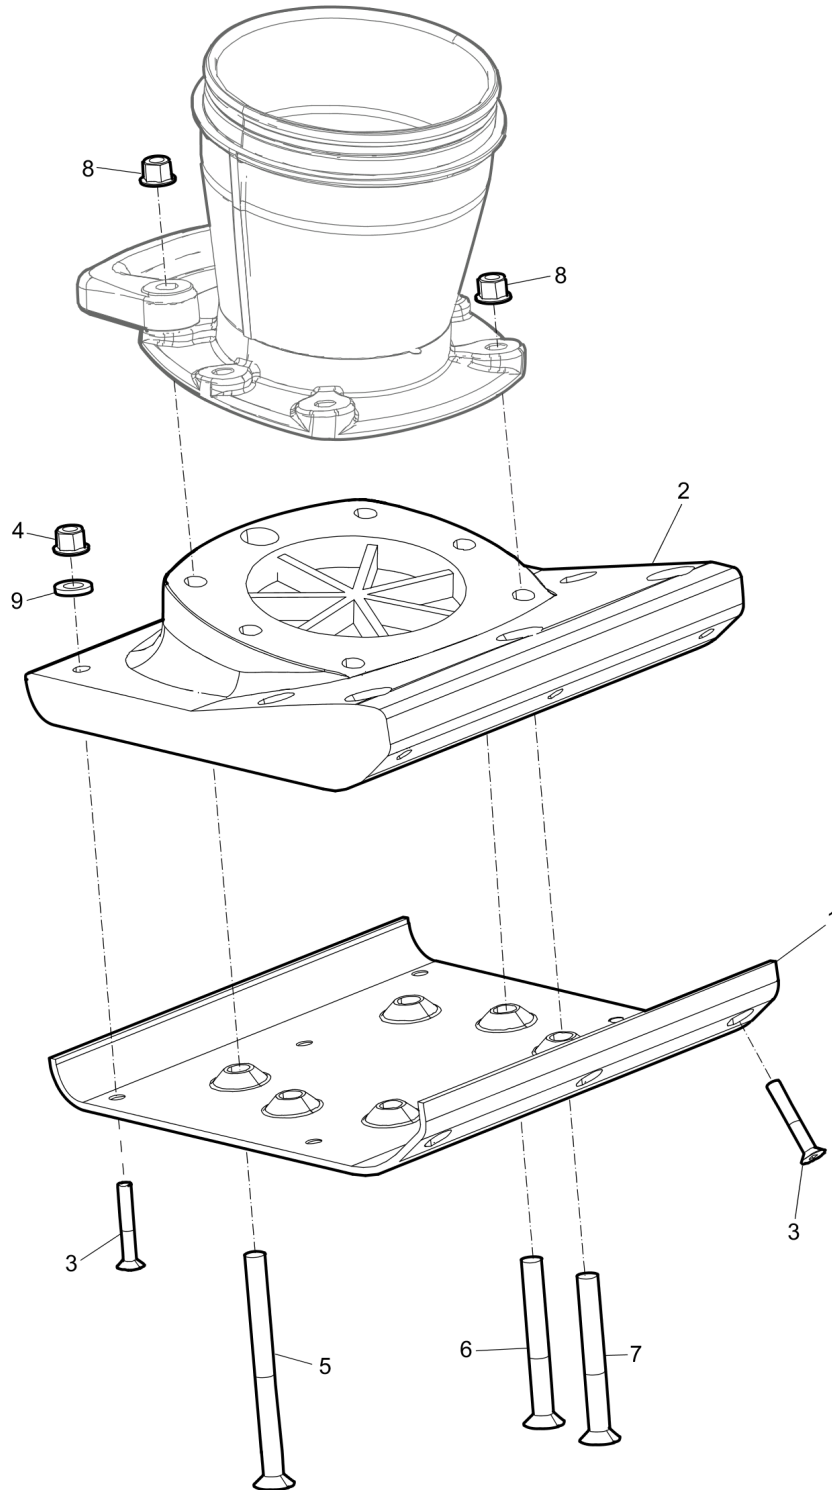

Spare parts list Foot 280 mm (11 in.)

Refer to the Parts Online web page for most up-to-date information. The printed information might be outdated.

Item	Part No.	Name	Qty	L
1	594451201	Ground plate	1	
2	594451001	Foot	1	
3	594517001	Screw, M8 x 50 mm NYLOK BLUE PATCH™(Known as TUF-LOK® in Europe)	8	A
4	-	Nut, M8 x 1.25 mm A2K	8	
5	594122401	Screw, M12 x 150 mm, 10.9, DIN608	2	B
6	594122201	Screw, M12 x 100 mm, 10.9, DIN608	2	B
7	594122301	Screw, M12 x 110 mm, 10.9, DIN608	2	B
8	594123201	Nut	6	
9	-	Washer, 8.4 x 22 x 3 mm, 0.33 x 0.87 x 0.12 in. HV300	8	

Comments for Page: Foot 280 mm (11 in.)

A | NYLOK BLUE PATCH is a trademark of Nylok Corporation. TUF-LOK is a registered trademark of Nylok Corporation in Europe.

B | GEOMET is a registered trademark of Nof Metal Coatings North America Inc.