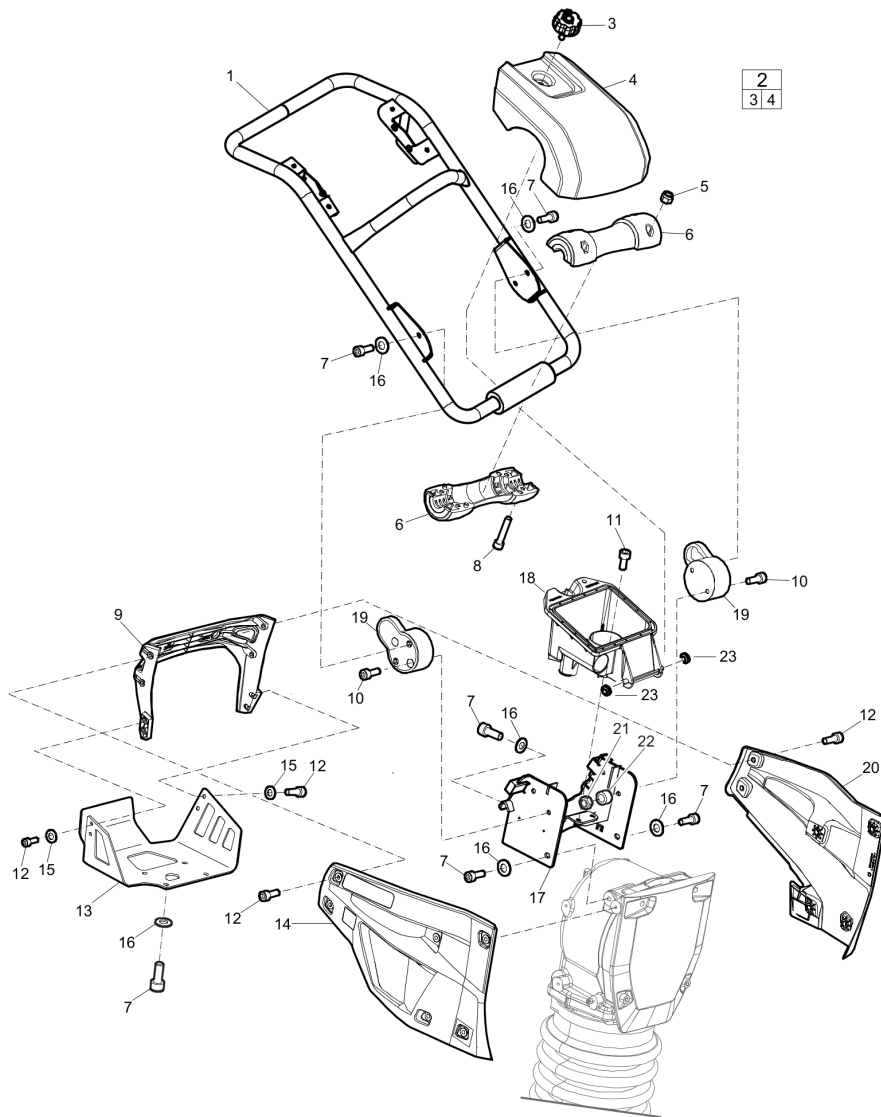

Spare parts list Handle and covers

Refer to the Parts Online web page for most up-to-date information. The printed information might be outdated.

Item	Part No.	Name	Qty	L
1	594191501	Handle	1	
2	595276101	Hood, complete	1	
3	594192101	Hood knob	1	
4	-	Hood	1	
5	595036001	Nut	4	
6	594458501	Roller	2	
7	595348301	Screw	12	
8	595111201	Screw, M6x30, 8.8	4	
9	594167301	Rear cover	1	
10	595034501	Hex. Sock. Screw	4	
11	595348101	Hex sock. screw	4	
12	595034201	Screw	16	
13	594959401	Engine cover	1	
14	594167401	Right side cover	1	
15	595036501	Plain washer	4	
16	595036601	Washer DIN125	12	
17	594759801	Top bracket	1	
18	-	Air filter housing	1	A
19	594167001	Shock absorber	2	
20	594167501	Left side cover	1	
21	595035701	Nut DIN934	4	
22	594181501	Distance sleeve	4	
23	596243501	Grommet	2	

Comments for Page: Handle and covers

A || See section " Air filter and engine installation"