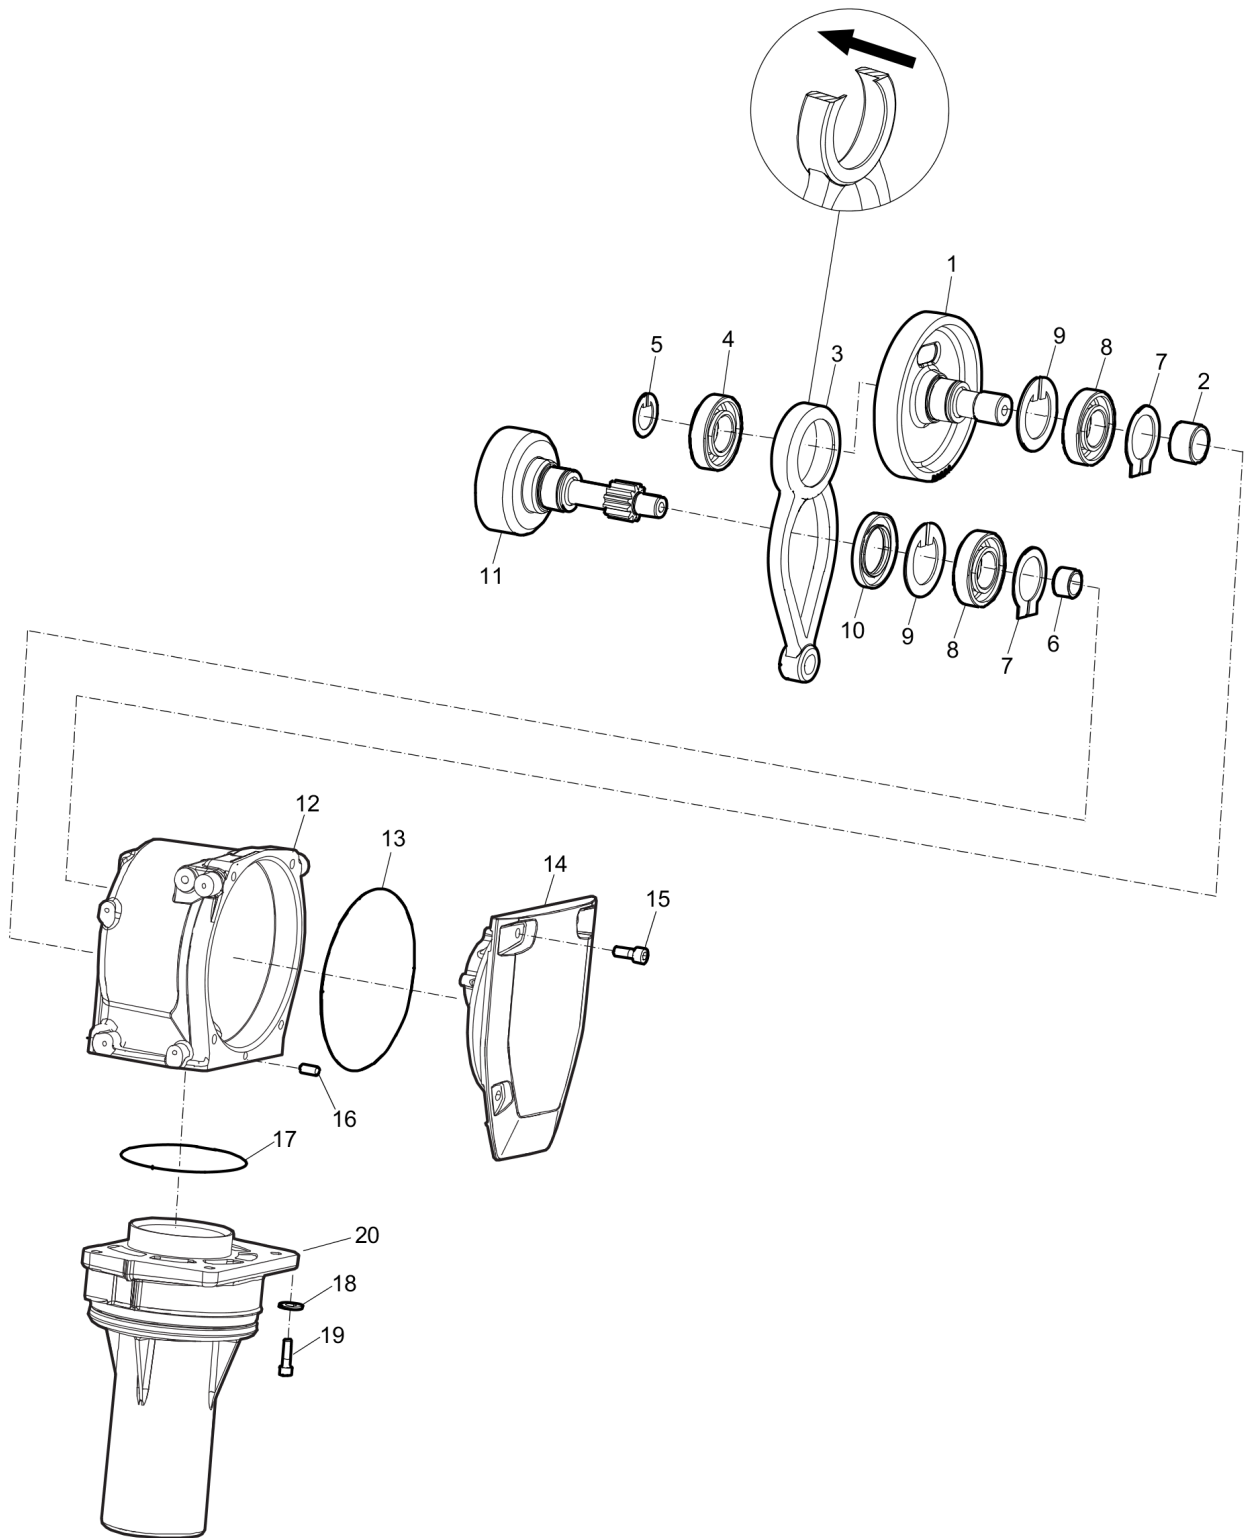

Spare parts list Transmission

Refer to the Parts Online web page for most up-to-date information. The printed information might be outdated.

Item	Part No.	Name	Qty	L
1	594753201	Gear wheel	1	
2	594537401	Needle roller bearing	1	
3	594442201	Connecting rod	1	
4	594258501	Ball Bearing	1	
5	594124701	Circlip	1	
6	594537301	Needle roller bearing	1	
7	595114001	Circlip	2	
8	594531701	Ball Bearing	2	
9	595046201	Retaining ring	2	
10	594537601	Sealing	1	
11	594444001	Shaft	1	
12	594166901	Crankcase	1	
13	595047201	O-ring	1	
14	595362901	Cover	1	
15	595179801	Hexagon socket head cap screw	4	
16	594501701	Pin	1	
17	595046901	O-ring	1	
18	595066701	plain washer	4	
19	595058301	screw M 6	4	
20	594178401	Outer tube	1