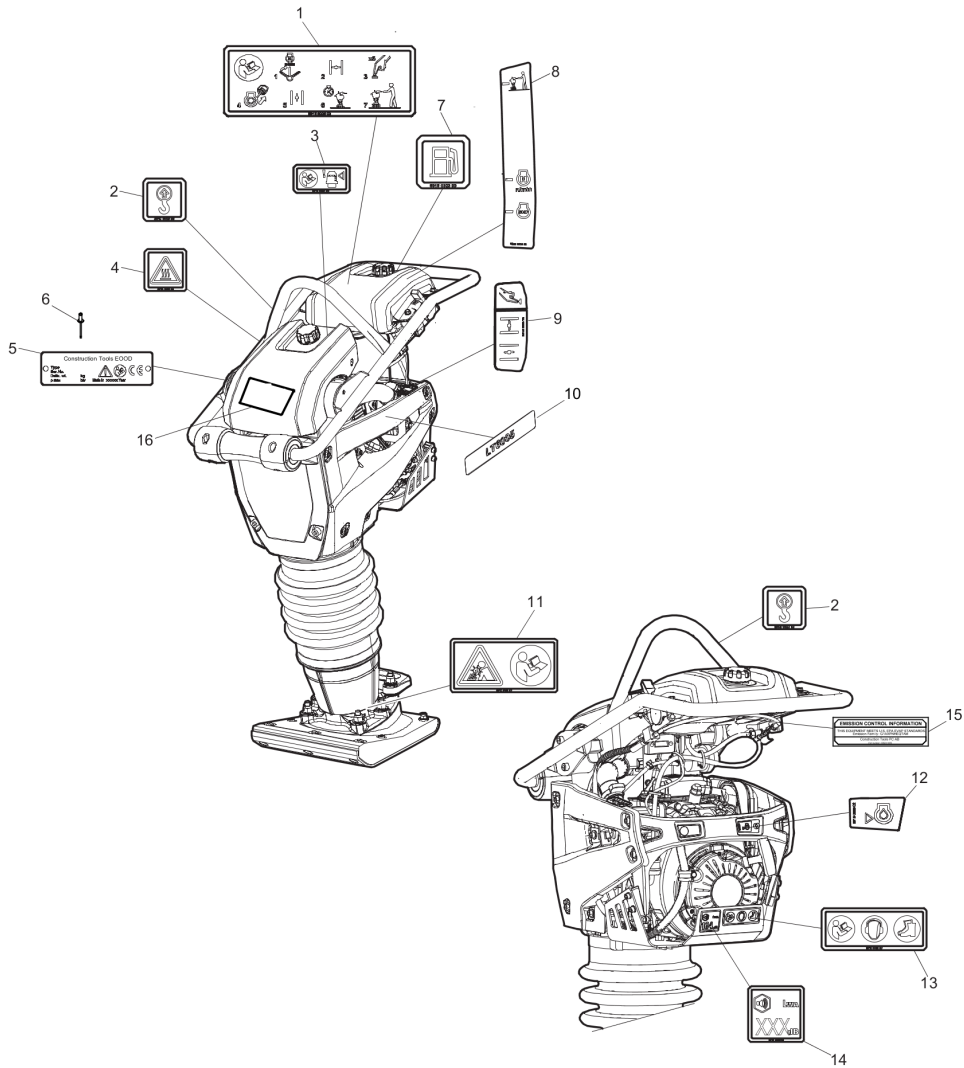

Spare parts list Labels

Refer to the Parts Online web page for most up-to-date information. The printed information might be outdated.

Item	Part No.	Name	Qty	L
1	594661401	Label, start instruction	1	
2	594659901	Label, lifting point	2	
3	594660001	Label, air filter indicator	1	
4	594659801	Safety label, hot surfaces	1	
5	-	Data plate (Not available separately)	1	
6	-	Rivet	2	
7	594660201	Label, fuel	1	
8	594660101	Label, start instruction	1	
9	594661101	Label, engine choke and primer pump	1	
10	594172901	Product label "LT 6005"	2	
11	594514401	Safety label, compressed spring package	1	
12	594661301	Label, engine oil indicator	1	
13	594659601	Safety label, read instructions, ear protection and safety boots	1	
14	-	Sound power label	1	
15	594170301	Information label, emission control information	1	
16	595376001	Product label	1