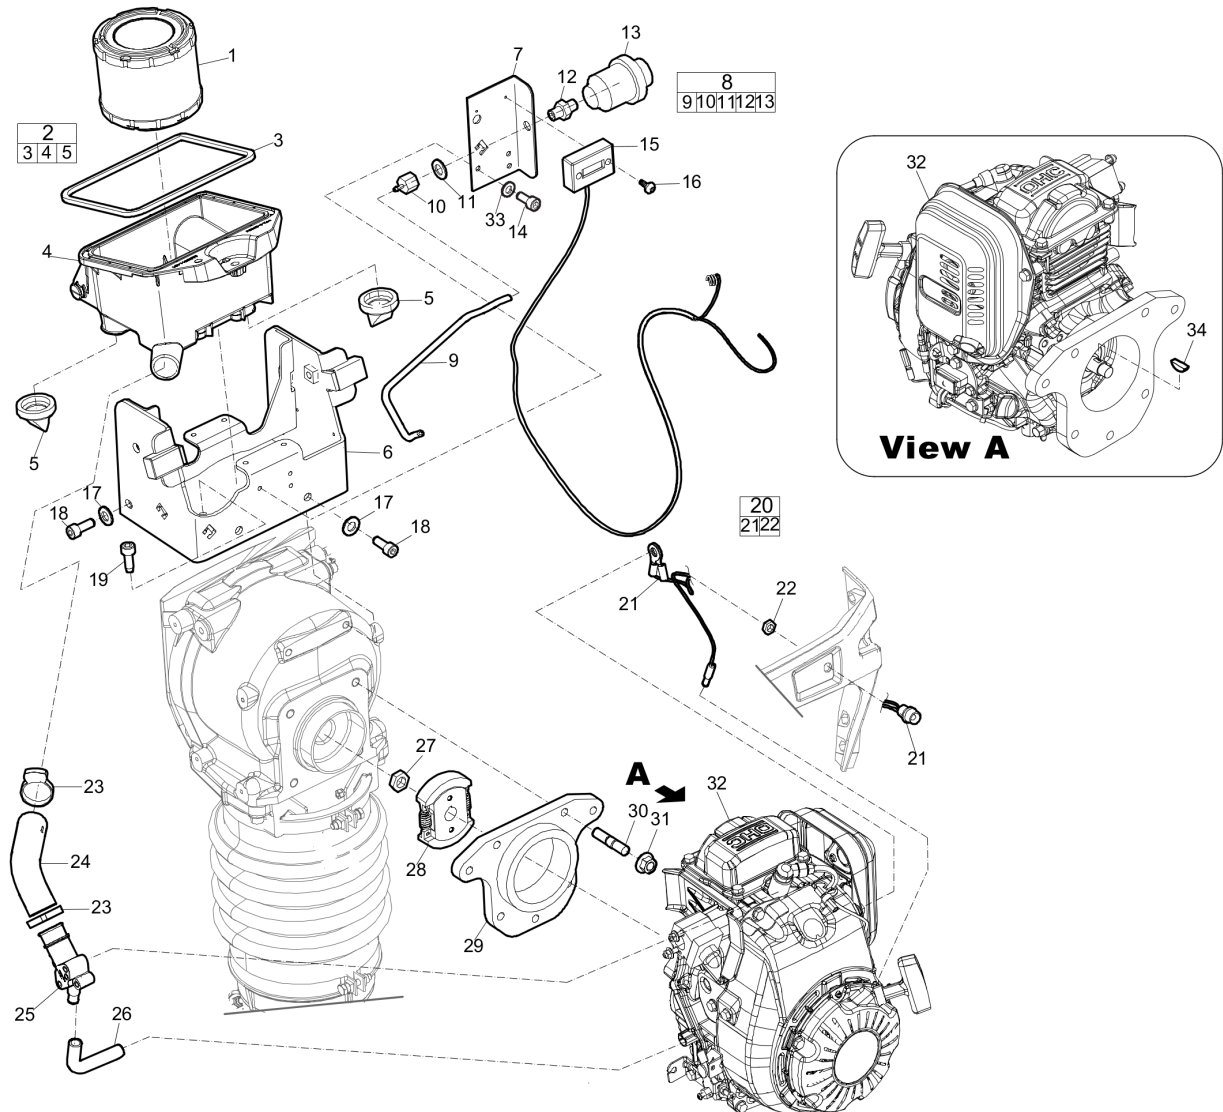

Spare parts list Air filter and engine installation

Refer to the Parts Online web page for most up-to-date information. The printed information might be outdated.

Item	Part No.	Name	Qty	L
1	594168701	Air filter, complete	1	
2	594168001	Air filter housing, complete	1	
3	594179001	Gasket	1	
4	-	Air filter housing	1	
5	594169101	Evacuator valve	2	
6	594192201	Handle bracket	1	
7	595363701	Holder	1	
8	594178301	Air filter indicator, complete	1	
9	594171401	Hose	1	
10	594171301	Connection	1	
11	594171201	Washer	1	
12	594171101	Fitting	1	
13	594171501	Air filter indicator	1	
14	595111101	Screw, M6 x 14 mm	3	
15	594169201	Hour meter	1	
16	594121701	Screw, RXK PHIL ST 2.9 x 6.5 mm	2	
17	595043901	Lock washer	4	
18	595348301	Screw	4	
19	595348101	Hex sock. screw	4	
20	594177101	Engine oil indicator, complete	1	
21	-	Wiring harness	1	
22	-	Nut	1	
23	594125901	Hose clamp	2	
24	594168301	Air intake hose	1	
25	594168101	Air hose connection	1	
26	594437601	Hose	1	
27	594122701	Nut, M12 x 1.25 mm A3K	1	
28	594161701	Centrifugal clutch, complete	1	
29	595375801	Engine adapter	1	
30	595463801	Stud, M10 x 47 mm	4	
31	595035501	Nut, fine pitch, M10 x 1.25 mm	4	
32	594177001	Engine, complete Honda GXR120RT KRD6	1	
33	595036501	Plain washer	3	
34	594460001	Key	1	

Refer to the Parts Online web page for most up-to-date information. The printed information might be outdated.