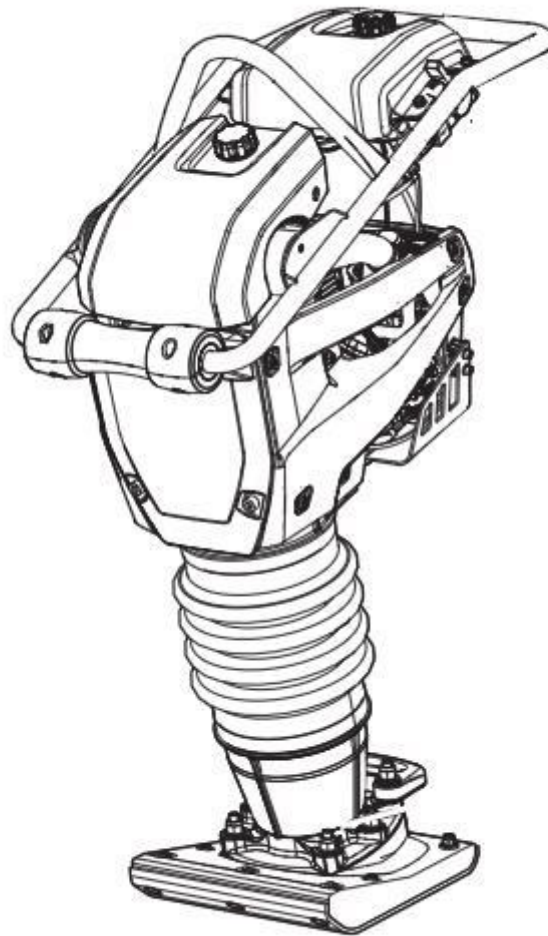

LT 6005H

Spare parts list

Rammers

LT 6005H

General information

This spare parts list applies to the following:

Part number	Description
967854503	LT6005H 11" Standard High Altitude

Use only authorized parts. Any damage or malfunction caused by the use of unauthorized parts is not covered by Warranty or Product Liability. Any unauthorized use or copying of the contents or any part thereof is prohibited. This applies in particular to trademarks, model denominations, part numbers, and drawings.