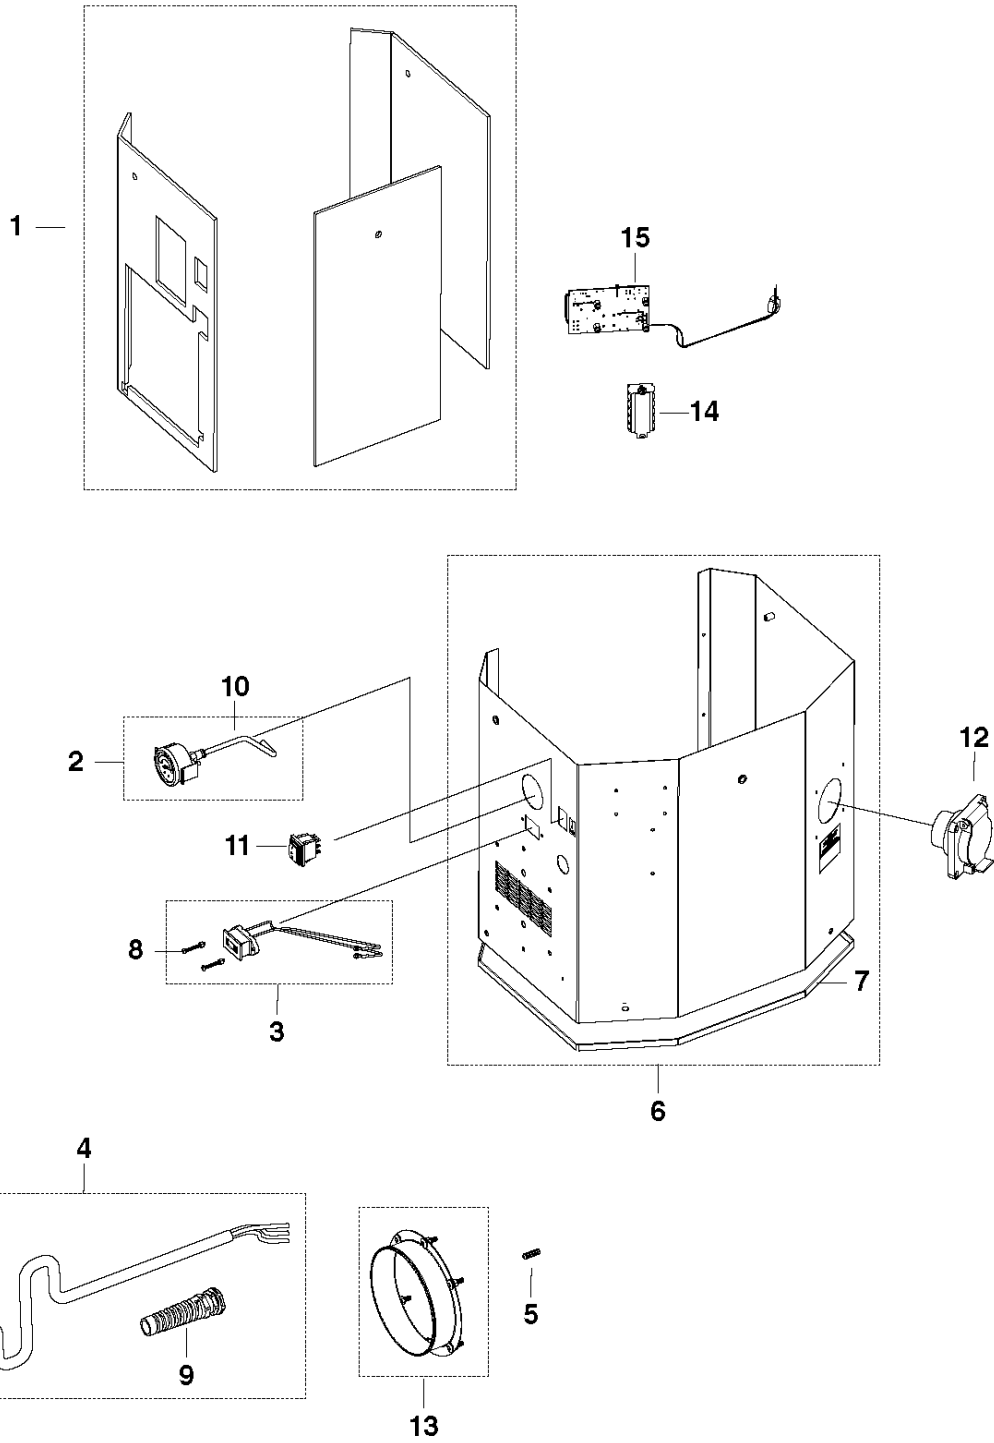

# SPARE PARTS LIST

DUST AND SLURRY MANAGEMENT

S36, 2017-05

Ref	Part No	Description	Remark	QTY	KIT
1	590 41 50-01	VALVE		1	
2	590 47 86-01	TANK CAP ASSY		1	
3	590 44 85-01	FILTER		1	
4	590 47 85-02	TANK		1	
5	590 39 64-01	HOLDER KIT		3	
6	590 42 67-01	LID		1	
7	590 39 86-01	FLAP		1	
8	590 40 23-01	SEAL		1	
9	590 40 18-01	STRAP		1	
10	590 42 61-01	BAG		1	
11	590 42 69-01	HOLDER		1	
12	590 39 72-01	WHEEL KIT		1	
13	590 39 70-01	REAR WHEEL		1	
14	590 47 88-02	MOTOR COVER	230 30A	1	
14	590 44 97-02	MOTOR COVER	120V	1	
14	590 47 87-02	MOTOR COVER	230 50A	1	
15	590 44 87-01	COVER LID		1	
16	590 42 64-01	HOLDER		1	
17	590 45 07-01	MOTOR KIT	230V	1	
17	590 45 14-01	FILTER HOUSING	120V	1	
18	590 42 98-01	FILTER		3	
19	590 39 89-01	FILTER COVER		3	
20	590 44 88-01	HOSE KIT		2	
21	590 44 89-01	HOSE KIT		1	
22	590 42 62-01	ELECTRIC BOX		1	
23	590 45 03-01	INSULATION		3	
24	590 44 90-01	COVER PLATE		1	
25	590 44 91-01	GRIP		1	
26	590 42 60-01	CLIP		1	
27	590 41 54-01	HOSE		3	
28	590 40 08-01	HOSE CLAMP		3	
29	590 44 92-01	SCREW KIT		1	
30	590 44 94-01	FRAME		1	
31	590 40 07-01	NUT		6	
32	590 44 95-01	CONNECTION PIECE		1	
33	590 40 16-01	LOCKING PIN		1	
34	590 39 96-01	COVER KIT		1	
35	590 47 68-01	COVER LID		3	
36	591 97 60-01	DECAL		1	2

**C** S 36

MOTOR

S36, 2017-05

Ref	Part No	Description	Remark	QTY KIT
1	590 45 09-01	BOX		1
2	590 45 10-01	SEALING		1
3	590 45 11-01	SEAL KIT		1
4	590 39 69-01	MOTOR KIT	230V	3
5	590 45 12-01	SUPPORT KIT		1
6	590 45 13-01	SUPPORT KIT		1
7	590 45 08-01	SEALING		1
8	590 45 14-01	FILTER HOUSING		3
9	590 45 15-01	SEAL KIT		1
10	590 44 86-01	NIPPLE		1

**B** S 36