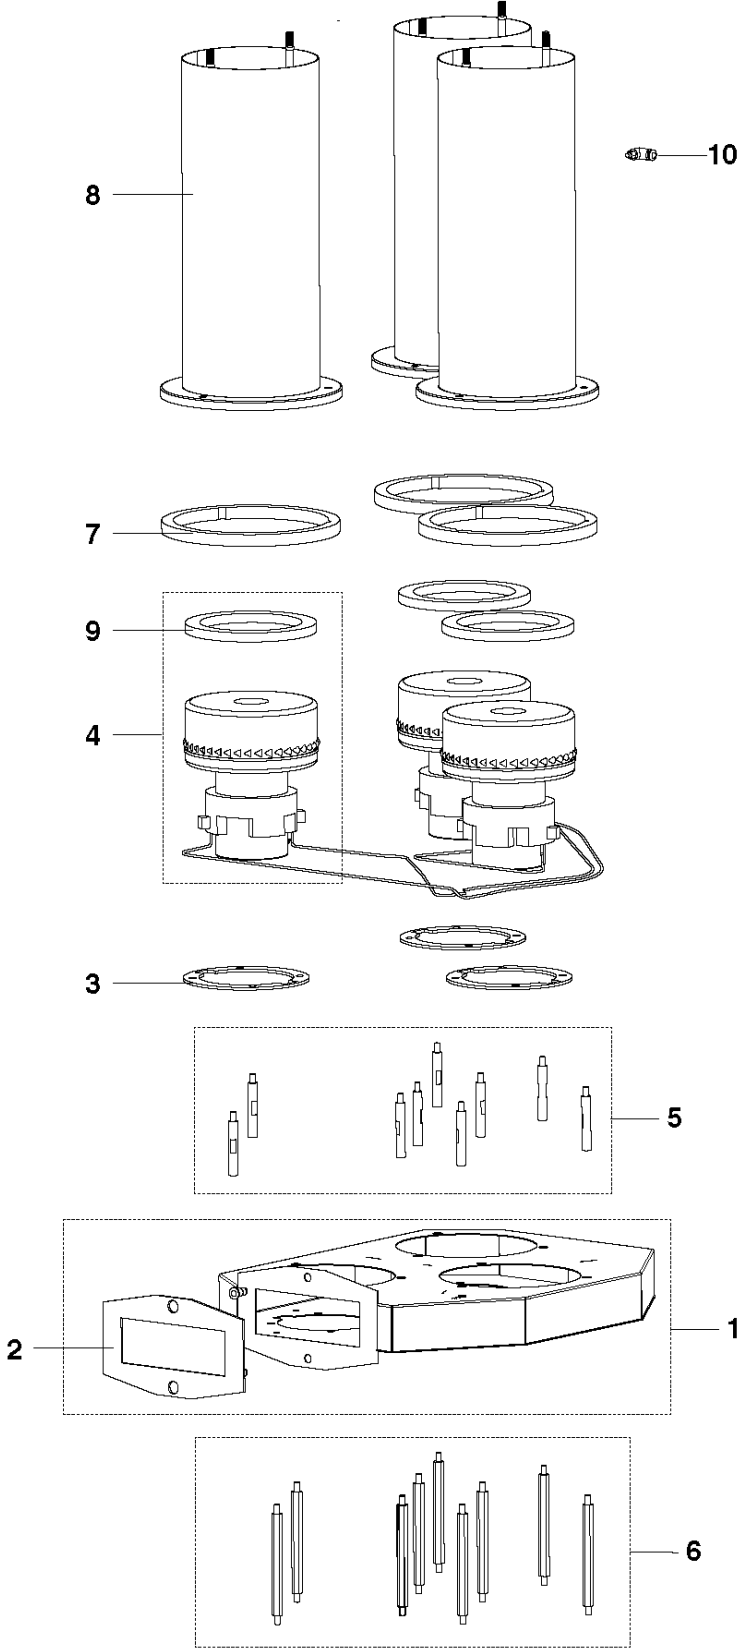

# SPARE PARTS LIST

DUST AND SLURRY MANAGEMENT

S36, 2017-05

Ref	Part No	Description	Remark	QTY	KIT
1	590 41 50-01	VALVE		1	
2	590 47 86-01	TANK CAP ASSY		1	
3	590 44 85-01	FILTER		1	
4	590 47 85-02	TANK		1	
5	590 39 64-01	HOLDER KIT		3	
6	590 42 67-01	LID		1	
7	590 39 86-01	FLAP		1	
8	590 40 23-01	SEAL		1	
9	590 40 18-01	STRAP		1	
10	590 42 61-01	BAG		1	
11	590 42 69-01	HOLDER		1	
12	590 39 72-01	WHEEL KIT		1	
13	590 39 70-01	REAR WHEEL		1	
14	590 47 88-02	MOTOR COVER	230 30A	1	
14	590 44 97-02	MOTOR COVER	120V	1	
14	590 47 87-02	MOTOR COVER	230 50A	1	
15	590 44 87-01	COVER LID		1	
16	590 42 64-01	HOLDER		1	
17	590 45 07-01	MOTOR KIT	230V	1	
17	590 45 14-01	FILTER HOUSING	120V	1	
18	590 42 98-01	FILTER		3	
19	590 39 89-01	FILTER COVER		3	
20	590 44 88-01	HOSE KIT		2	
21	590 44 89-01	HOSE KIT		1	
22	590 42 62-01	ELECTRIC BOX		1	
23	590 45 03-01	INSULATION		3	
24	590 44 90-01	COVER PLATE		1	
25	590 44 91-01	GRIP		1	
26	590 42 60-01	CLIP		1	
27	590 41 54-01	HOSE		3	
28	590 40 08-01	HOSE CLAMP		3	
29	590 44 92-01	SCREW KIT		1	
30	590 44 94-01	FRAME		1	
31	590 40 07-01	NUT		6	
32	590 44 95-01	CONNECTION PIECE		1	
33	590 40 16-01	LOCKING PIN		1	
34	590 39 96-01	COVER KIT		1	
35	590 47 68-01	COVER LID		3	
36	591 97 60-01	DECAL		1	2

**C** S 36

MOTOR

S36, 2017-05

Ref	Part No	Description	Remark	QTY KIT
1	590 45 09-01	BOX		1
2	590 45 10-01	SEALING		1
3	590 45 11-01	SEAL KIT		1
4	590 39 69-01	MOTOR KIT	230V	3
5	590 45 12-01	SUPPORT KIT		1
6	590 45 13-01	SUPPORT KIT		1
7	590 45 08-01	SEALING		1
8	590 45 14-01	FILTER HOUSING		3
9	590 45 15-01	SEAL KIT		1
10	590 44 86-01	NIPPLE		1