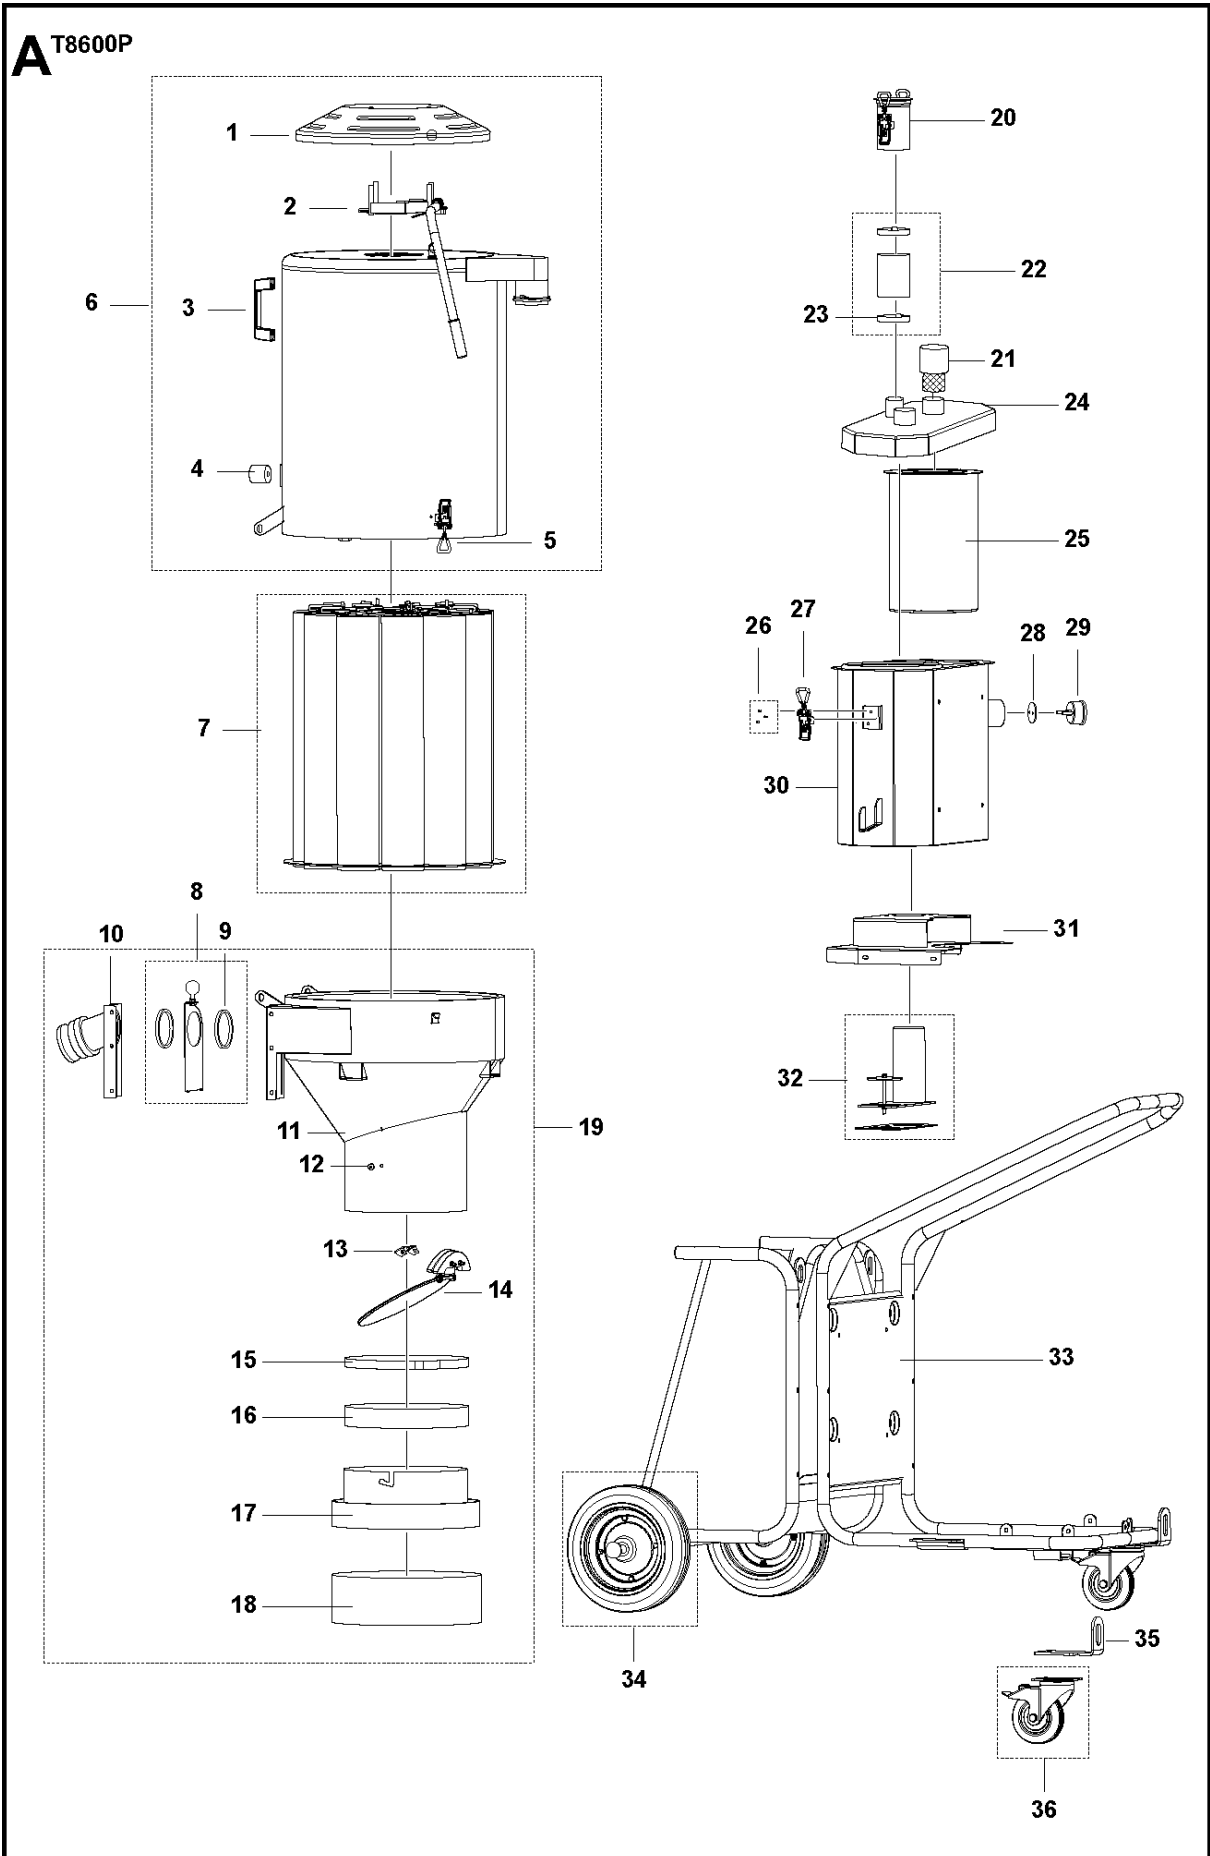

SPARE PARTS LIST

DUST AND SLURRY MANAGEMENT

T8600P, 2017-06

Ref	Part No	Description	Remark	QTY KIT
1	590 43 43-01	COVER LID		1
2	590 43 42-01	FILTER		1
3	590 43 44-01	HANDLE		1
4	590 43 32-01	STOPPER		1
5	590 43 39-01	LATCH		1
6	590 47 91-02	TANK HALF		1
7	590 43 88-01	FILTER		1
8	590 43 41-01	VALVE KIT		1
9	590 43 60-01	GASKET		1
10	590 43 55-01	INLET		1
11	590 47 90-01	TANK HALF		1
12	590 45 68-01	NUT		1
13	590 43 19-01	HOLDER		1
14	590 45 66-01	FLAP		1
15	590 43 34-01	STRAP		1
16	590 43 28-01	SEAL		1
17	590 43 58-01	HOLDER		1
18	590 42 61-01	BAG		1
20	590 43 22-01	REGULATOR		1
21	590 43 21-01	CHECK VALVE		2
22	590 45 36-01	HOSE		
23	590 43 31-01	HOSE CLAMP		2
24	590 43 46-01	COVER LID		1
25	590 42 97-01	FILTER		2
26	590 45 33-01	RIVET		1
27	590 43 39-01	LATCH		1
28	590 45 48-01	WASHER		1
29	590 43 27-01	MANOMETER		1
30	590 45 50-01	FILTER HOUSING		1
31	592 63 08-01	COVER		1
32	591 47 62-01	PROTECTIVE SLEEVE		1
33	590 43 52-01	FRAME		1
33	591 47 40-01	CARRIER		1
34	590 43 57-01	WHEEL KIT		2
35	591 47 44-01	TRANSPORT HANDLE		1
36	590 43 20-01	WHEEL		2
10	590 45 40-01	GASKET KIT		1

MOTOR

T8600P, 2017-06

Ref	Part No	Description	Remark	QTY KIT
1	590 45 38-01	THROTTLE		1
2	591 47 59-01	BRACKET		1
3	592 63 09-01	COVER		1
4	591 47 41-02	BACKPLATE		1
5	590 45 37-01	ENGINE KIT		1
6	591 47 57-01	CLUTCH COVER		1
7	591 47 56-01	MOUNT		1
8	590 45 41-01	MOUNTING PLATE		1
9	590 45 60-01	ADAPTER		1
10	590 45 39-01	CLUTCH		1
11	591 47 45-01	COVER		1
12	590 45 53-01	TURBINE UNIT		1
13	591 47 52-01	BRACKET		1
14	591 47 53-01	SUPPORT		1
15	591 47 55-01	SHIELD KIT		1
17	491474701	TBD		1
18	591 47 48-01	BRACKET		1
19	591 47 51-01	COVER		1
20	590 43 44-01	HANDLE		1
21	590 43 52-01	FRAME		1