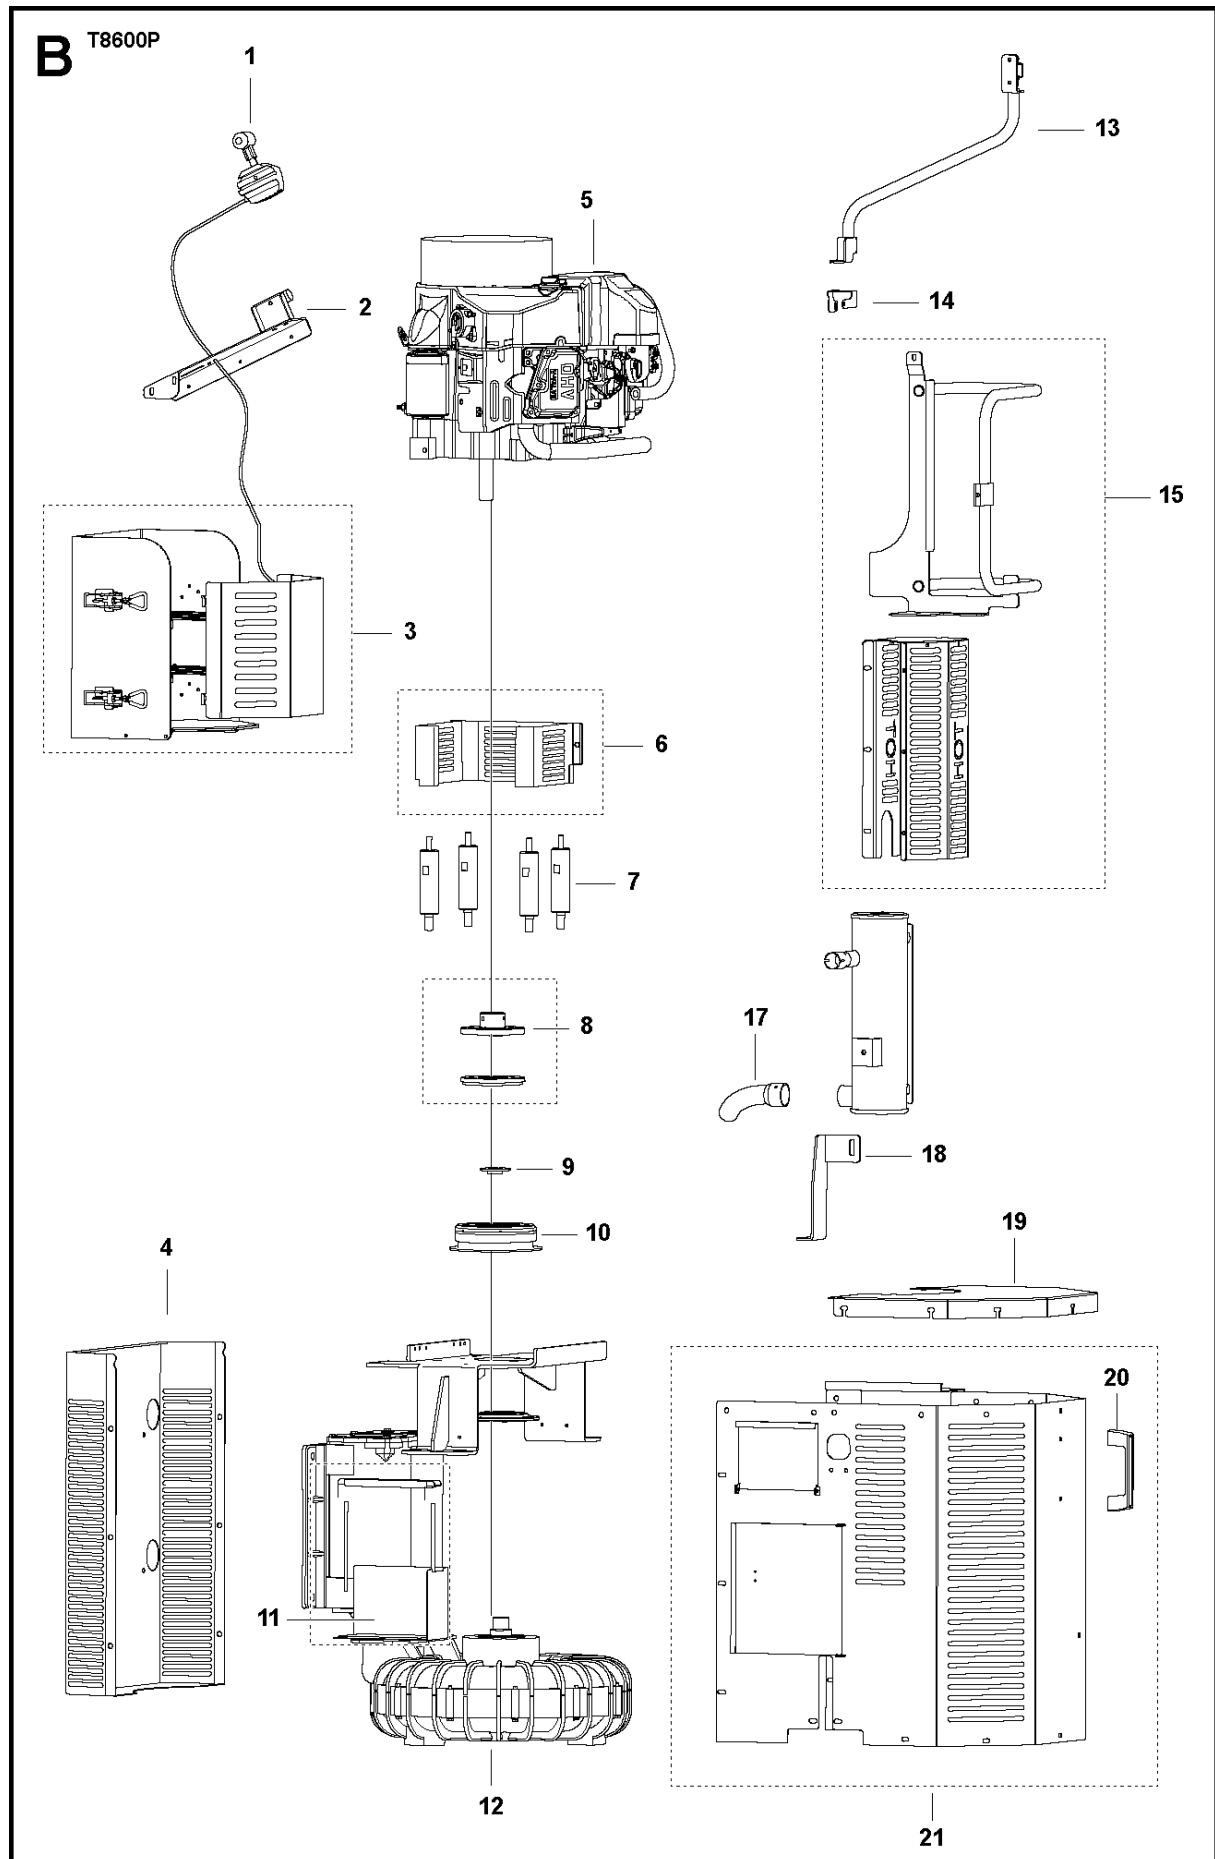

SPARE PARTS LIST

DUST AND SLURRY MANAGEMENT

T8600P, 2017-06

Ref	Part No	Description	Remark	QTY KIT
1	590 43 43-01	COVER LID		1
2	590 43 42-01	FILTER		1
3	590 43 44-01	HANDLE		1
4	590 43 32-01	STOPPER		1
5	590 43 39-01	LATCH		1
6	590 47 91-02	TANK HALF		1
7	590 43 88-01	FILTER		1
8	590 43 41-01	VALVE KIT		1
9	590 43 60-01	GASKET		1
10	590 43 55-01	INLET		1
11	590 47 90-01	TANK HALF		1
12	590 45 68-01	NUT		1
13	590 43 19-01	HOLDER		1
14	590 45 66-01	FLAP		1
15	590 43 34-01	STRAP		1
16	590 43 28-01	SEAL		1
17	590 43 58-01	HOLDER		1
18	590 42 61-01	BAG		1
20	590 43 22-01	REGULATOR		1
21	590 43 21-01	CHECK VALVE		2
22	590 45 36-01	HOSE		
23	590 43 31-01	HOSE CLAMP		2
24	590 43 46-01	COVER LID		1
25	590 42 97-01	FILTER		2
26	590 45 33-01	RIVET		1
27	590 43 39-01	LATCH		1
28	590 45 48-01	WASHER		1
29	590 43 27-01	MANOMETER		1
30	590 45 50-01	FILTER HOUSING		1
31	592 63 08-01	COVER		1
32	591 47 62-01	PROTECTIVE SLEEVE		1
33	590 43 52-01	FRAME		1
33	591 47 40-01	CARRIER		1
34	590 43 57-01	WHEEL KIT		2
35	591 47 44-01	TRANSPORT HANDLE		1
36	590 43 20-01	WHEEL		2
10	590 45 40-01	GASKET KIT		1

MOTOR

T8600P, 2017-06

Ref	Part No	Description	Remark	QTY KIT
1	590 45 38-01	THROTTLE		1
2	591 47 59-01	BRACKET		1
3	592 63 09-01	COVER		1
4	591 47 41-02	BACKPLATE		1
5	590 45 37-01	ENGINE KIT		1
6	591 47 57-01	CLUTCH COVER		1
7	591 47 56-01	MOUNT		1
8	590 45 41-01	MOUNTING PLATE		1
9	590 45 60-01	ADAPTER		1
10	590 45 39-01	CLUTCH		1
11	591 47 45-01	COVER		1
12	590 45 53-01	TURBINE UNIT		1
13	591 47 52-01	BRACKET		1
14	591 47 53-01	SUPPORT		1
15	591 47 55-01	SHIELD KIT		1
17	491474701	TBD		1
18	591 47 48-01	BRACKET		1
19	591 47 51-01	COVER		1
20	590 43 44-01	HANDLE		1
21	590 43 52-01	FRAME		1