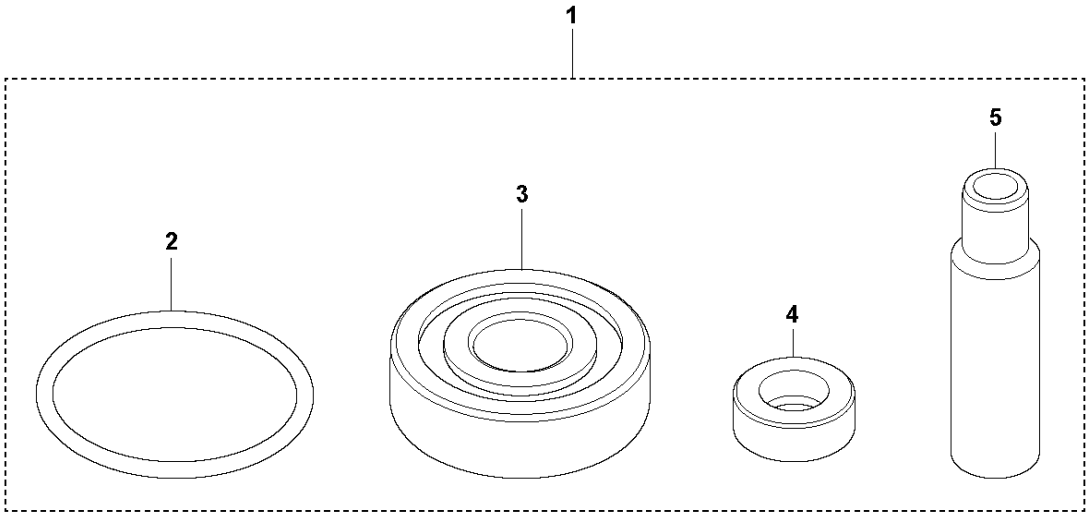

SPARE PARTS LIST

POKERS

AT 39, 967859602, 2019-08

A AT 39
PRODUCT COMPLETE

Ref	Part No	Description	Remark	QTY KIT
1	594 50 50-01	CAP		1
2	595 04 11-01	O-RING	26.3x3 NBR 70 Shore	2
3	594 50 52-01	CONNECTOR		1
4	594 52 94-01	BEARING	6200 ZTN9 C4 HT22	4
5	594 50 53-01	EXCENTER		1
6	594 26 92-01	SEALING	12x22x8 B2 DIN3760	1
7	594 50 45-01	CAP		1
8	594 50 51-01	TUBE		1

A AT 39
SERVICE KIT

SERVICE KIT

AT 39, 967859602, 2019-08

Ref	Part No	Description	Remark	QTY KIT	
1	594 29 29-01	BEARING KIT		1	
2	595 04 11-01	O-RING	26.3x3 NBR 70 Shore	2	1
3	594 52 94-01	BEARING	6200 ZTN9 C4 HT22	4	1
4	594 26 92-01	SEALING	12x22x8 B2 DIN3760	1	1
5	594 50 45-01	CAP		1	1