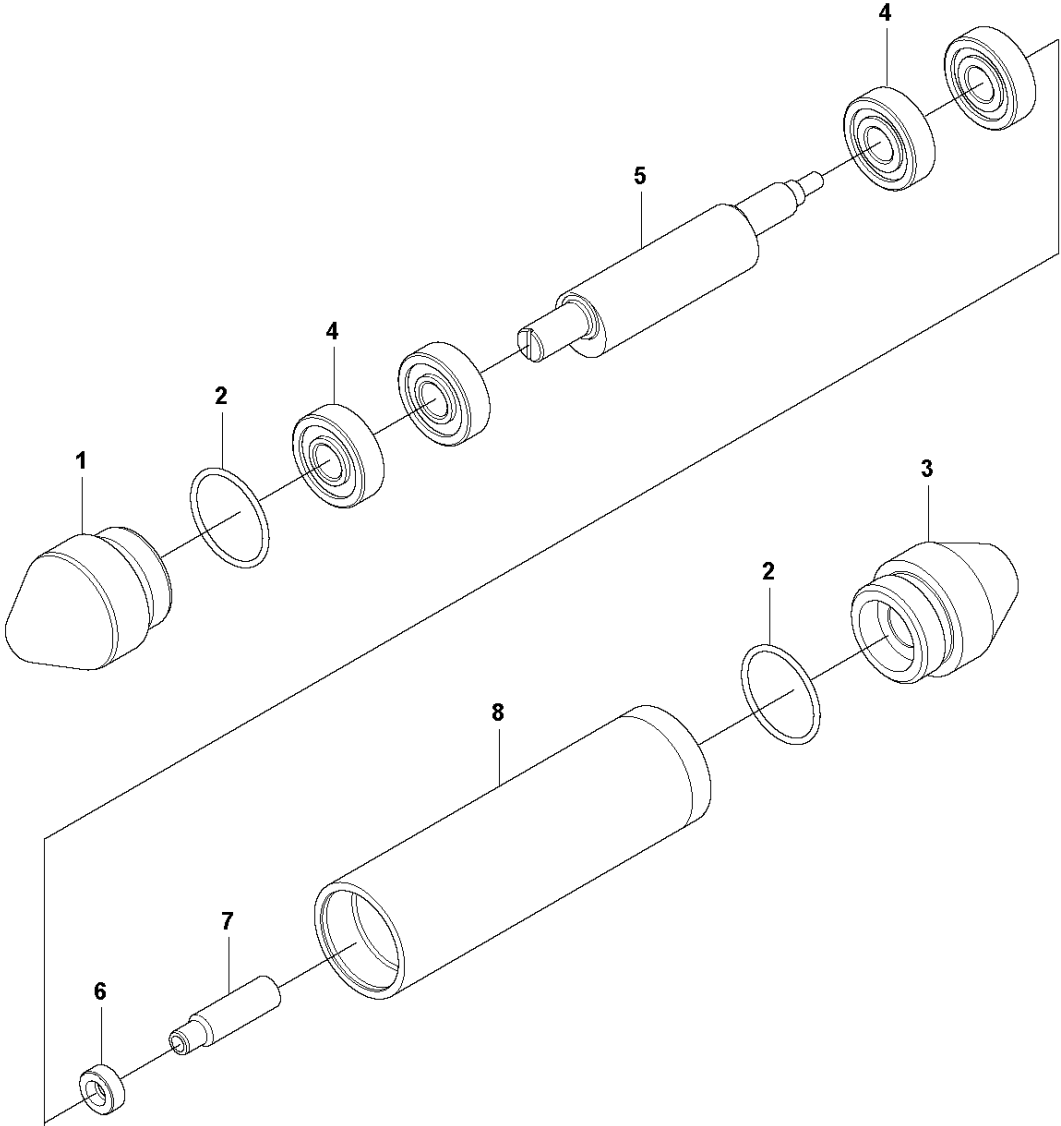

SPARE PARTS LIST

POKERS

AT 39, 967859602, 2019-08

A AT 39
PRODUCT COMPLETE

Ref	Part No	Description	Remark	QTY KIT
1	594 50 50-01	CAP		1
2	595 04 11-01	O-RING	26.3x3 NBR 70 Shore	2
3	594 50 52-01	CONNECTOR		1
4	594 52 94-01	BEARING	6200 ZTN9 C4 HT22	4
5	594 50 53-01	EXCENTER		1
6	594 26 92-01	SEALING	12x22x8 B2 DIN3760	1
7	594 50 45-01	CAP		1
8	594 50 51-01	TUBE		1

A AT 39
SERVICE KIT

SERVICE KIT

AT 39, 967859602, 2019-08

Ref	Part No	Description	Remark	QTY KIT	
1	594 29 29-01	BEARING KIT		1	
2	595 04 11-01	O-RING	26.3x3 NBR 70 Shore	2	1
3	594 52 94-01	BEARING	6200 ZTN9 C4 HT22	4	1
4	594 26 92-01	SEALING	12x22x8 B2 DIN3760	1	1
5	594 50 45-01	CAP		1	1