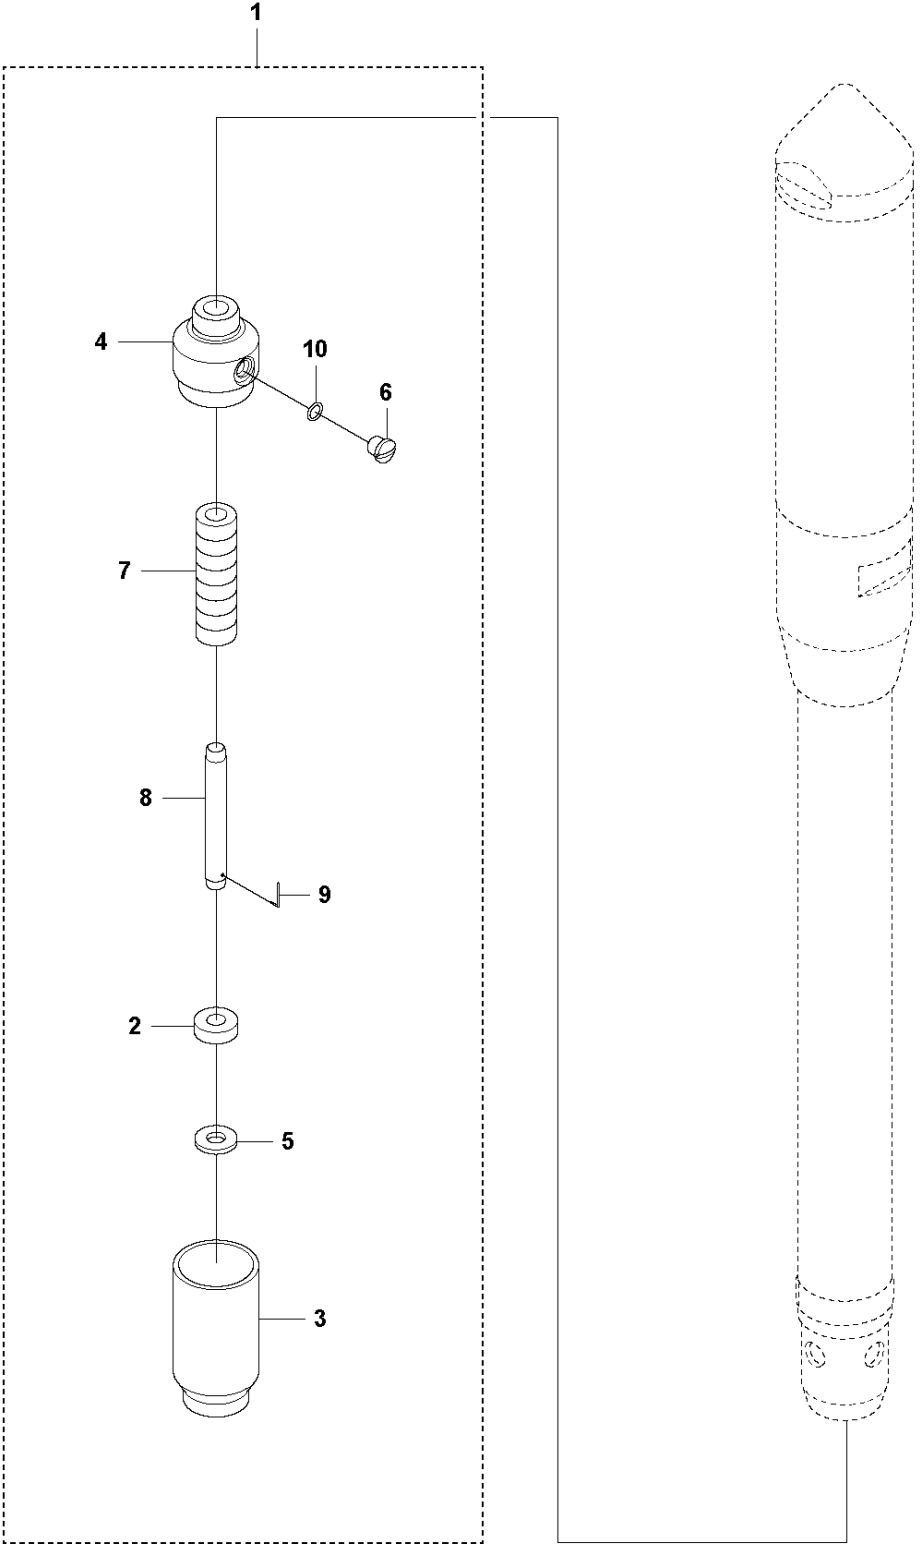

SPARE PARTS LIST

POKERS

AY 37, 967939301, 967939302, 2019-08

A AY 37
PRODUCT COMPLETE

PRODUCT COMPLETE

AY 37, 967939301, 967939302, 2019-08

Ref	Part No	Description	Remark	QTY KIT
1	594 78 97-01	CAP		1
2	594 26 77-01	O-RING	22.5x2 NBR 70 shore	2
3	594 40 13-01	ROTOR		1
4	594 27 45-01	DISC		1
5	594 81 91-01	TUBE		1
6	594 27 46-01	FLANGE		1
7	594 27 47-01	NOZZLE		1
8	595 52 10-01	CAP		1
9	594 27 93-01	CLAMP		2
10	595 44 47-01	SLEEVE		1
11	594 25 44-02	HOSE	2.1 meters	1
12	595 44 46-02	EXHAUST HOSE	2 meters	1
13	594 79 25-01	CLAMP		1
14	594 81 92-01	NIPPLE		1
15	594 40 12-01	NIPPLE		1
16	594 52 76-01	O-RING	15.1x2.7 NBR 70 shore	1
17	595 14 14-01	RIVET		2
18	594 25 44-03	HOSE	4.1 meters	1
19	594 25 44-04	HOSE	6.1 meters	1
20	595 44 46-03	EXHAUST HOSE	4 meters	1
21	595 44 46-04	EXHAUST HOSE	6 meters	1
22	595 46 15-01	LUBRICATION NIPPLE	Lubricator, optional	1
23	594 28 00-01	HANDLE	Quick coupling	1

B AY 37
QUICK COUPLING W/ BALL-STOP VALVE

QUICK COUPLING W/ BALL-STOP VALVE

AY 37, 967939301, 967939302, 2019-08

Ref	Part No	Description	Remark	QTY KIT	
1	594 28 00-01	HANDLE	Quick coupling w/ ball-stop valve, complete	1	1
2	594 28 01-01	BODY		1	1
3	594 79 12-01	BUSHING		1	1
4	594 28 02-01	UNIT		1	1
5	594 28 03-01	SCREW		1	1
6	594 28 05-01	O-RING	42.3x3 NBR 70 shore	2	1
7	594 28 04-01	BALL		1	1
8	594 25 53-01	COUPLING		1	1
9	594 25 37-01	FILTER		1	1
10	594 25 39-01	SEAL		1	1

C AY 37
LUBRICATOR

LUBRICATOR

AY 37, 967939301, 967939302, 2019-08

Ref	Part No	Description	Remark	QTY KIT	
1	595 46 15-01	LUBRICATION NIPPLE	Lubricator, complete	1	
2	595 16 92-01	WASHER		1	1
3	595 16 91-01	BODY		1	1
4	595 16 90-01	HOLDER		1	1
5	594 81 93-01	WASHER		1	1
6	594 25 76-01	SCREW		1	1
7	595 14 60-01	RING		8	1
8	595 15 14-01	TUBE		1	1
9	594 79 51-01	WIRE		2	1
10	598 64 71-01	O-RING	9.25x1.78 NBR 70 shore	1	1