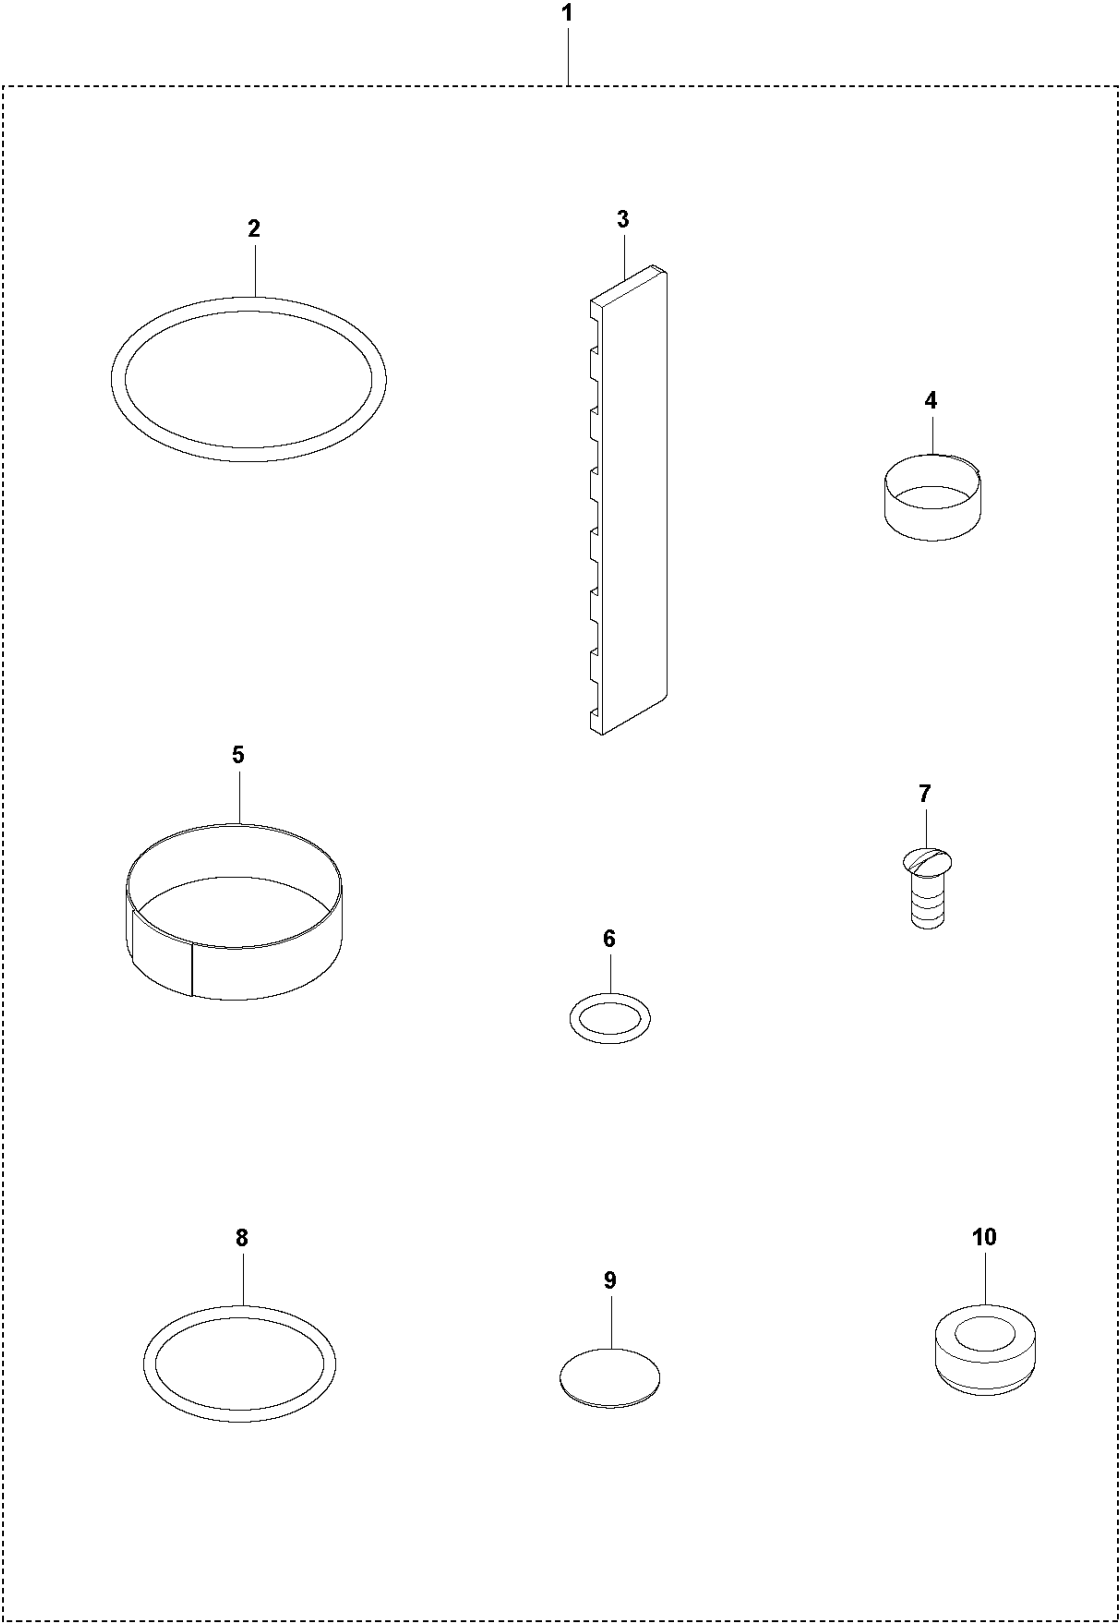

D AY 37
SERVICE KIT

SERVICE KIT

AY 37, 967939301, 967939302, 2019-08

Ref	Part No	Description	Remark	QTY KIT	
2	594 26 77-01	O-RING	22.5x2 NBR 70 shore	2	1
1	594 36 97-01	SERVICE KIT		1	
3	594 27 45-01	DISC		1	1
4	594 27 93-01	CLAMP		2	1
5	594 79 25-01	CLAMP		1	1
6	594 52 76-01	O-RING	15.1x2.7 NBR 70 shore	1	1
7	594 28 03-01	SCREW		1	1
8	594 28 05-01	O-RING	42.3x3 NBR 70 shore	2	1
9	594 25 37-01	FILTER		1	1
10	594 25 39-01	SEAL		1	1