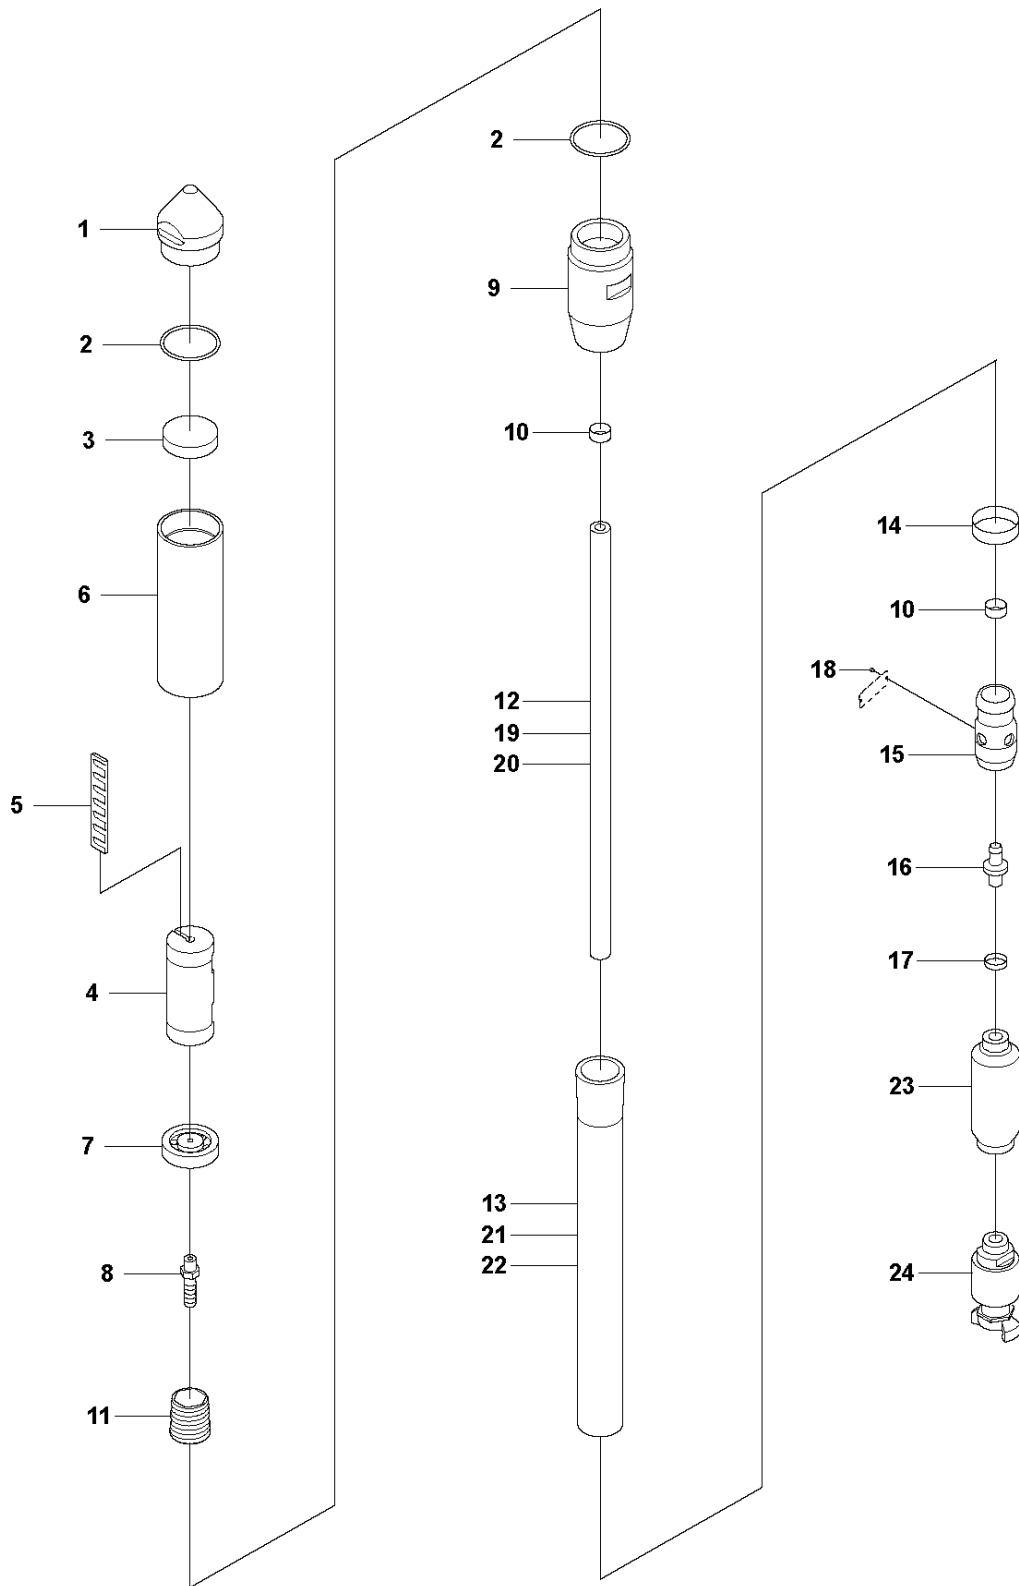

SPARE PARTS LIST

POKERS

AY 47, 967939401, 967939402, 2019-08

A AY 47
PRODUCT COMPLETE

PRODUCT COMPLETE

AY 47, 967939401, 967939402, 2019-08

Ref	Part No	Description	Remark	QTY KIT
1	594 27 97-01	CAP		1
2	594 26 69-01	O-RING	35x2 NBR 70 shore	2
3	594 27 48-01	FLANGE		1
4	594 40 10-01	ROTOR		1
5	594 27 49-01	DISC		1
6	594 40 11-01	TUBE		1
7	594 27 50-01	FLANGE		1
8	594 27 47-01	NOZZLE		1
9	595 52 02-01	CAP		1
10	594 27 93-01	CLAMP		2
11	596 06 55-01	HOSE		1
12	594 25 44-02	HOSE	2.1 meters	1
13	594 25 59-02	EXHAUST HOSE	2 meters	1
14	594 28 54-01	CLAMP		1
15	595 46 13-01	NIPPLE		1
16	594 40 12-01	NIPPLE		1
17	594 52 76-01	O-RING	15.1x2.7 NBR 70 shore	1
18	595 14 14-01	RIVET		2
19	594 25 44-03	HOSE	4.1 meters	1
20	594 25 44-04	HOSE	6.1 meters	1
21	594 25 59-03	EXHAUST HOSE	4 meters	1
22	594 25 59-04	EXHAUST HOSE	6 meters	1
23	595 46 15-01	LUBRICATION NIPPLE	Lubricator, optional	1
24	594 28 00-01	HANDLE	Quick coupling	1

B AY 47
QUICK COUPLING W/ BALL-STOP VALVE

QUICK COUPLING W/ BALL-STOP VALVE

AY 47, 967939401, 967939402, 2019-08

Ref	Part No	Description	Remark	QTY KIT	
1	594 28 00-01	HANDLE	Quick coupling w/ ball-stop valve, complete	1	
2	594 28 01-01	BODY		1	1
3	594 79 12-01	BUSHING		1	1
4	594 28 02-01	UNIT		1	1
5	594 28 03-01	SCREW		1	1
6	594 28 05-01	O-RING	42.3x3 NBR 70 shore	2	1
7	594 28 04-01	BALL		1	1
8	594 25 53-01	COUPLING		1	1
9	594 25 37-01	FILTER		1	1
10	594 25 39-01	SEAL		1	1

C AY 47
LUBRICATOR

LUBRICATOR

AY 47, 967939401, 967939402, 2019-08

Ref	Part No	Description	Remark	QTY KIT	
1	595 46 15-01	LUBRICATION NIPPLE	Lubricator, complete	1	
2	595 16 92-01	WASHER		1	1
3	595 16 91-01	BODY		1	1
4	595 16 90-01	HOLDER		1	1
5	594 81 93-01	WASHER		1	1
6	594 25 76-01	SCREW		1	1
7	595 14 60-01	RING		8	1
8	595 15 14-01	TUBE		1	1
9	594 79 51-01	WIRE		2	1
10	598 64 71-01	O-RING	9.25x1.78 NBR 70 shore	1	1