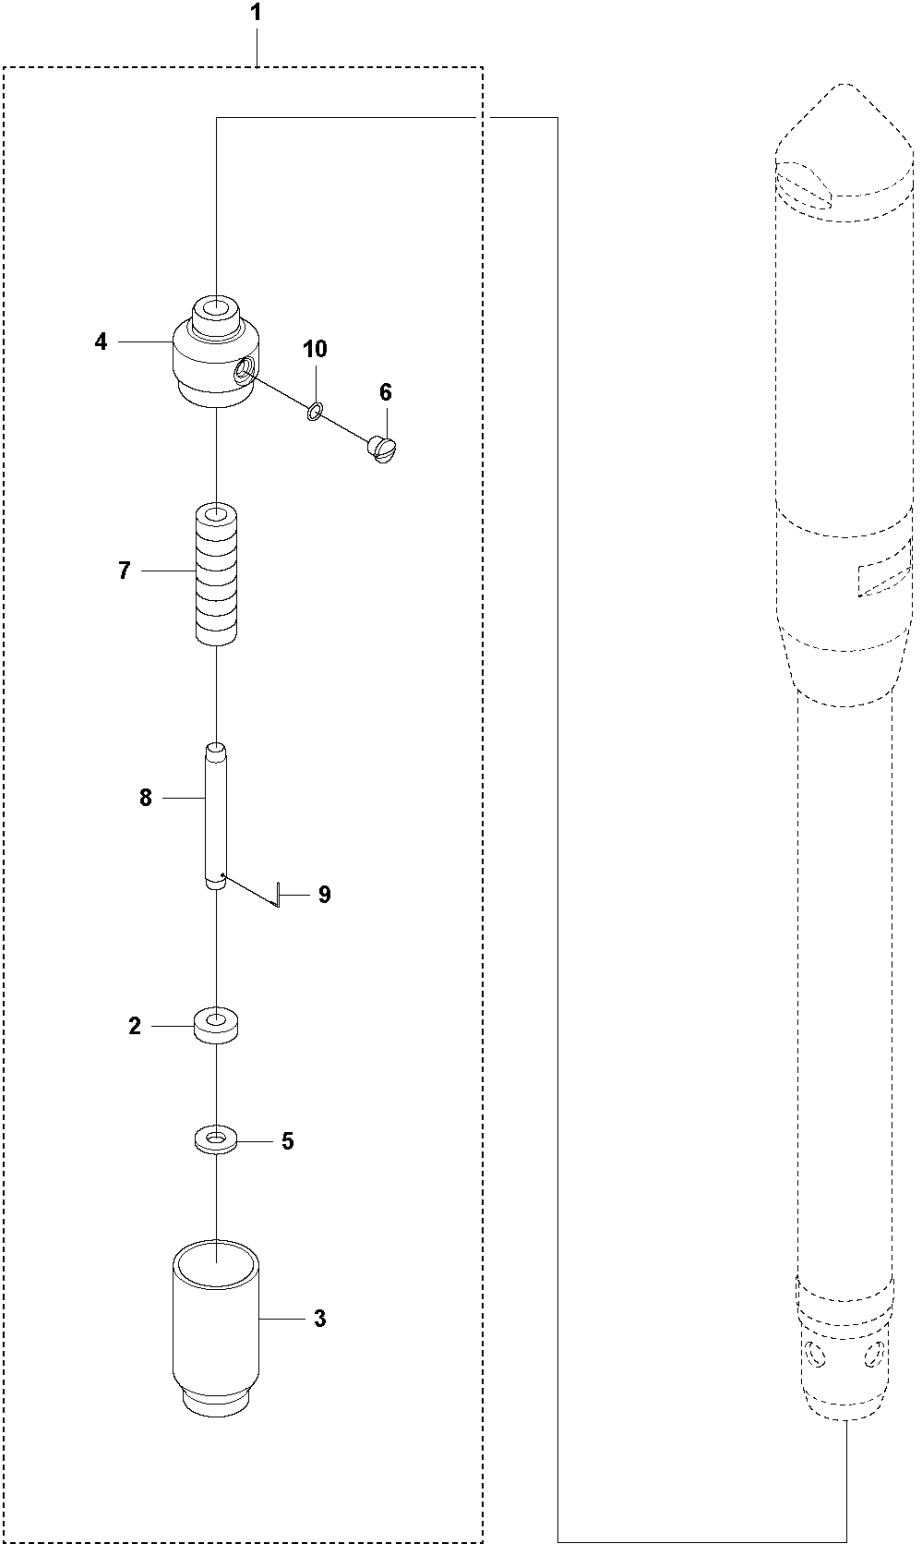

SPARE PARTS LIST

POKERS

AY 47, 967939401, 967939402, 2019-08

A AY 47
PRODUCT COMPLETE

PRODUCT COMPLETE

AY 47, 967939401, 967939402, 2019-08

Ref	Part No	Description	Remark	QTY KIT
1	594 27 97-01	CAP		1
2	594 26 69-01	O-RING	35x2 NBR 70 shore	2
3	594 27 48-01	FLANGE		1
4	594 40 10-01	ROTOR		1
5	594 27 49-01	DISC		1
6	594 40 11-01	TUBE		1
7	594 27 50-01	FLANGE		1
8	594 27 47-01	NOZZLE		1
9	595 52 02-01	CAP		1
10	594 27 93-01	CLAMP		2
11	596 06 55-01	HOSE		1
12	594 25 44-02	HOSE	2.1 meters	1
13	594 25 59-02	EXHAUST HOSE	2 meters	1
14	594 28 54-01	CLAMP		1
15	595 46 13-01	NIPPLE		1
16	594 40 12-01	NIPPLE		1
17	594 52 76-01	O-RING	15.1x2.7 NBR 70 shore	1
18	595 14 14-01	RIVET		2
19	594 25 44-03	HOSE	4.1 meters	1
20	594 25 44-04	HOSE	6.1 meters	1
21	594 25 59-03	EXHAUST HOSE	4 meters	1
22	594 25 59-04	EXHAUST HOSE	6 meters	1
23	595 46 15-01	LUBRICATION NIPPLE	Lubricator, optional	1
24	594 28 00-01	HANDLE	Quick coupling	1

B AY 47
QUICK COUPLING W/ BALL-STOP VALVE

QUICK COUPLING W/ BALL-STOP VALVE

AY 47, 967939401, 967939402, 2019-08

Ref	Part No	Description	Remark	QTY KIT	
1	594 28 00-01	HANDLE	Quick coupling w/ ball-stop valve, complete	1	
2	594 28 01-01	BODY		1	1
3	594 79 12-01	BUSHING		1	1
4	594 28 02-01	UNIT		1	1
5	594 28 03-01	SCREW		1	1
6	594 28 05-01	O-RING	42.3x3 NBR 70 shore	2	1
7	594 28 04-01	BALL		1	1
8	594 25 53-01	COUPLING		1	1
9	594 25 37-01	FILTER		1	1
10	594 25 39-01	SEAL		1	1

C AY 47
LUBRICATOR

LUBRICATOR

AY 47, 967939401, 967939402, 2019-08

Ref	Part No	Description	Remark	QTY KIT	
1	595 46 15-01	LUBRICATION NIPPLE	Lubricator, complete	1	
2	595 16 92-01	WASHER		1	1
3	595 16 91-01	BODY		1	1
4	595 16 90-01	HOLDER		1	1
5	594 81 93-01	WASHER		1	1
6	594 25 76-01	SCREW		1	1
7	595 14 60-01	RING		8	1
8	595 15 14-01	TUBE		1	1
9	594 79 51-01	WIRE		2	1
10	598 64 71-01	O-RING	9.25x1.78 NBR 70 shore	1	1