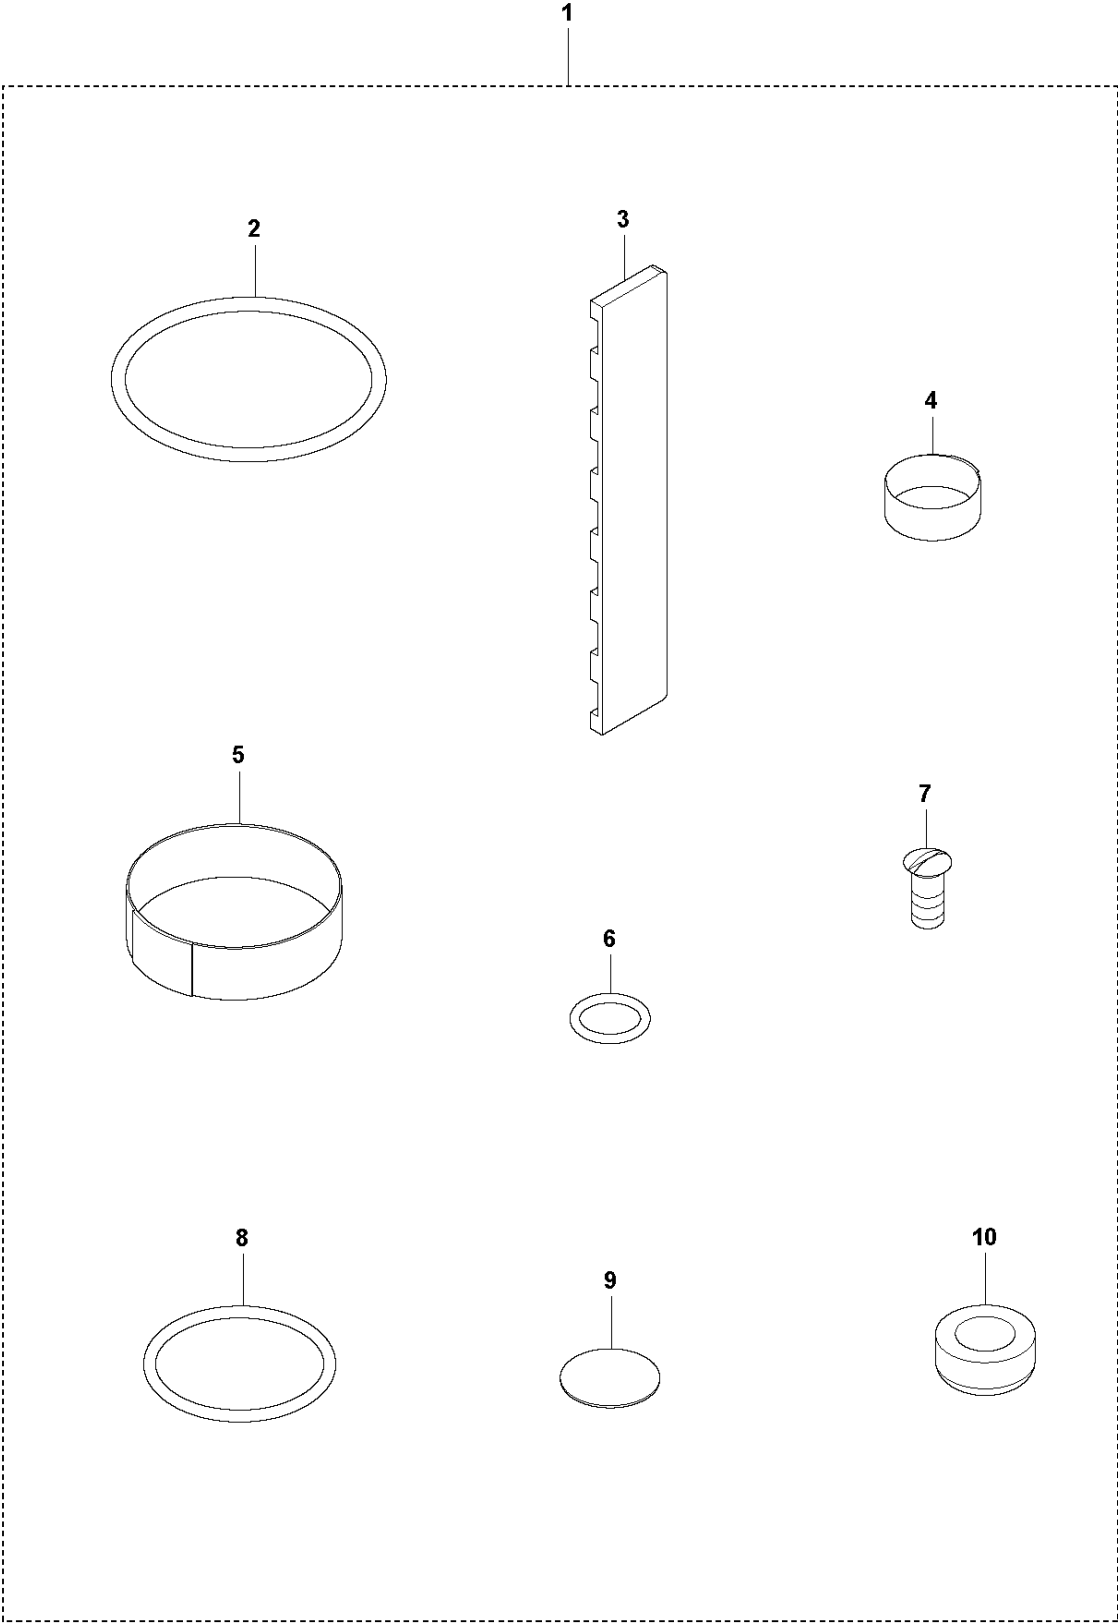

D AY 47
SERVICE KIT

SERVICE KIT

AY 47, 967939401, 967939402, 2019-08

Ref	Part No	Description	Remark	QTY KIT	
2	594 26 69-01	O-RING	35x2 NBR 70 shore	2	1
1	594 36 98-01	SERVICE KIT		1	
3	594 27 49-01	DISC		1	1
4	594 27 93-01	CLAMP		2	1
5	594 28 54-01	CLAMP		1	1
6	594 52 76-01	O-RING	15.1x2.7 NBR 70 shore	1	1
7	594 28 03-01	SCREW		1	1
8	594 28 05-01	O-RING	42.3x3 NBR 70 shore	2	1
9	594 25 37-01	FILTER		1	1
10	594 25 39-01	SEAL		1	1