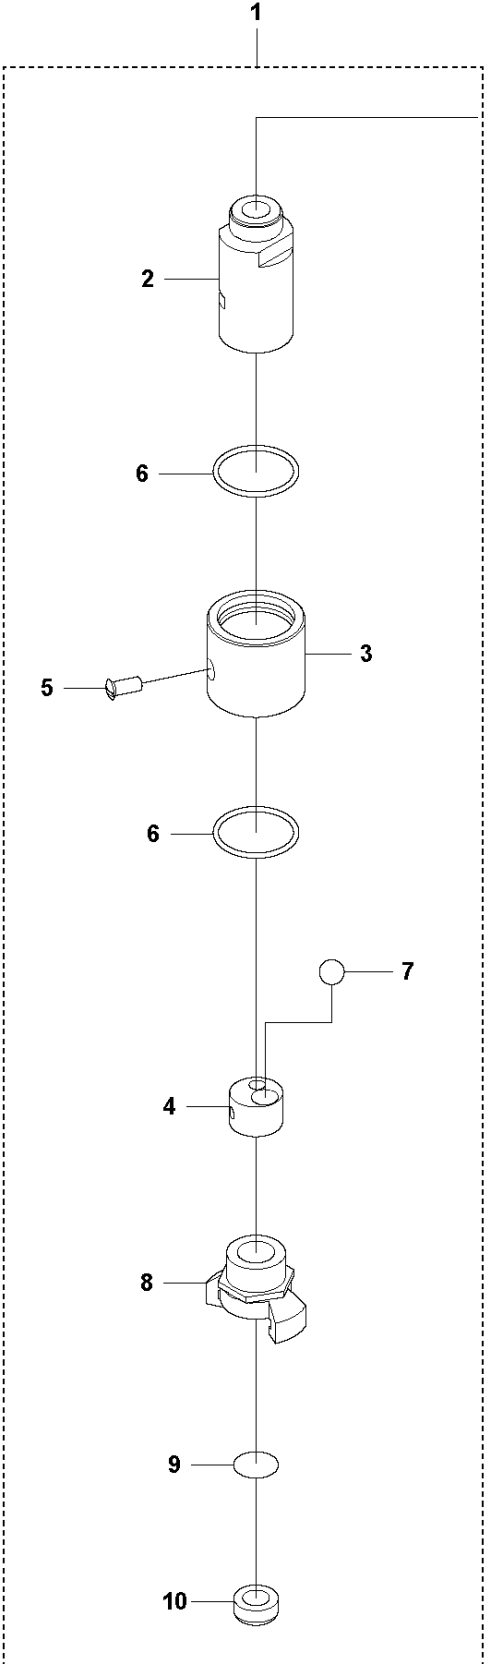

SPARE PARTS LIST

POKERS

AY 47, 967939401, 967939402, 2019-08

A AY 47
PRODUCT COMPLETE

PRODUCT COMPLETE

AY 47, 967939401, 967939402, 2019-08

Ref	Part No	Description	Remark	QTY KIT
1	594 27 97-01	CAP		1
2	594 26 69-01	O-RING	35x2 NBR 70 shore	2
3	594 27 48-01	FLANGE		1
4	594 40 10-01	ROTOR		1
5	594 27 49-01	DISC		1
6	594 40 11-01	TUBE		1
7	594 27 50-01	FLANGE		1
8	594 27 47-01	NOZZLE		1
9	595 52 02-01	CAP		1
10	594 27 93-01	CLAMP		2
11	596 06 55-01	HOSE		1
12	594 25 44-02	HOSE	2.1 meters	1
13	594 25 59-02	EXHAUST HOSE	2 meters	1
14	594 28 54-01	CLAMP		1
15	595 46 13-01	NIPPLE		1
16	594 40 12-01	NIPPLE		1
17	594 52 76-01	O-RING	15.1x2.7 NBR 70 shore	1
18	595 14 14-01	RIVET		2
19	594 25 44-03	HOSE	4.1 meters	1
20	594 25 44-04	HOSE	6.1 meters	1
21	594 25 59-03	EXHAUST HOSE	4 meters	1
22	594 25 59-04	EXHAUST HOSE	6 meters	1
23	595 46 15-01	LUBRICATION NIPPLE	Lubricator, optional	1
24	594 28 00-01	HANDLE	Quick coupling	1

B AY 47
QUICK COUPLING W/ BALL-STOP VALVE

QUICK COUPLING W/ BALL-STOP VALVE

AY 47, 967939401, 967939402, 2019-08

Ref	Part No	Description	Remark	QTY KIT	
1	594 28 00-01	HANDLE	Quick coupling w/ ball-stop valve, complete	1	
2	594 28 01-01	BODY		1	1
3	594 79 12-01	BUSHING		1	1
4	594 28 02-01	UNIT		1	1
5	594 28 03-01	SCREW		1	1
6	594 28 05-01	O-RING	42.3x3 NBR 70 shore	2	1
7	594 28 04-01	BALL		1	1
8	594 25 53-01	COUPLING		1	1
9	594 25 37-01	FILTER		1	1
10	594 25 39-01	SEAL		1	1

C AY 47
LUBRICATOR

LUBRICATOR

AY 47, 967939401, 967939402, 2019-08

Ref	Part No	Description	Remark	QTY KIT	
1	595 46 15-01	LUBRICATION NIPPLE	Lubricator, complete	1	
2	595 16 92-01	WASHER		1	1
3	595 16 91-01	BODY		1	1
4	595 16 90-01	HOLDER		1	1
5	594 81 93-01	WASHER		1	1
6	594 25 76-01	SCREW		1	1
7	595 14 60-01	RING		8	1
8	595 15 14-01	TUBE		1	1
9	594 79 51-01	WIRE		2	1
10	598 64 71-01	O-RING	9.25x1.78 NBR 70 shore	1	1