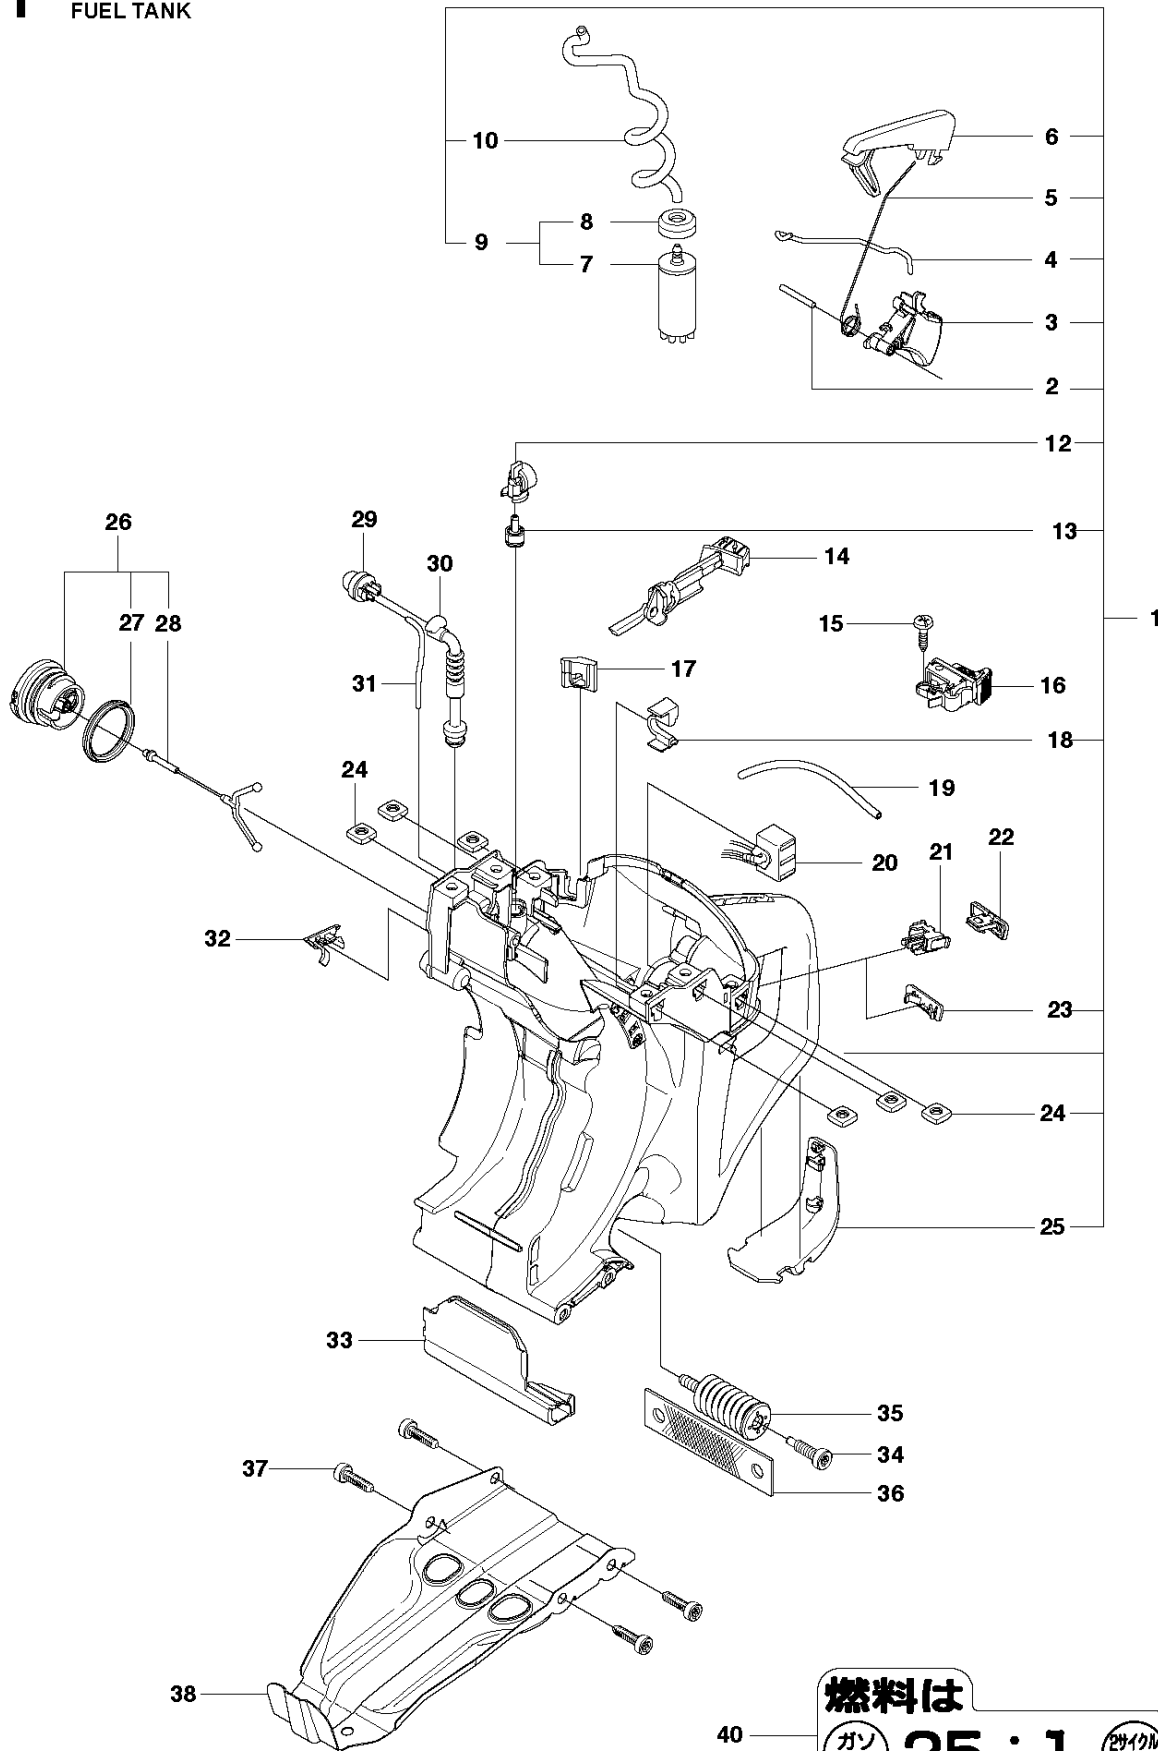

F K760 CnB
FUEL TANK

燃料は
ガソリン 25 : 1 ツヤイクル専用オイル

FUEL TANK

K760 CUT-N-BREAK, 2009-11

Ref	Part No	Description	Remark	QTY KIT
1	593 28 18-01	FUEL TANK ASSY	Incl. 2 - 10, 12-13, 18, 23-25	1
2	720 12 40-20	PARALLEL PIN		2
3	588 08 62-02	THROTTLE CONTROL	OIL GUARD	1
3	588 08 62-01	THROTTLE CONTROL		1
4	579 37 92-01	THROTTLE ROD		1
5	587 74 60-01	SPRING		1
6	588 13 77-01	THROTTLE LOCKOUT		1
6	588 13 77-02	THROTTLE LOCKOUT	OIL GUARD	1
7	506 26 41-01	FUEL FILTER		1
8	506 27 11-01	HOSE CLAMP		1
9	506 26 41-11	FUEL FILTER	Incl. 7 - 8	1
10	581 75 62-03	FUEL HOSE		1
10	581 75 62-02	FUEL HOSE	Oil Guard	1
12	577 31 35-01	TANK VENT VALVE ASSY		1
13	501 15 29-01	TANK VENT ASSY		1
14	544 22 90-02	CHOKE CONTROL		1
15	525 88 74-02	SCREW CITXPANT		1
16	506 31 86-04	STOP SWITCH		1
17	506 37 80-01	GROMMET		1
18	544 39 32-01	HOSE CLIP		1
19	581 75 61-17	FUEL HOSE		1
20	544 38 41-01	ELECTRONIC BOX		1
21	501 01 88-01	HOUSING		1
22	501 01 94-01	SWITCH		1
23	501 37 13-01	LID		1
24	581 77 48-01	NUT		6
25	588 19 82-01	GROUND SUPPORT		1
26	522 62 00-03	TANK CAP ASSY		1
27	589 24 11-01	GASKET		1
28	503 57 89-01	HOLDER		1
29	540 05 49-01	AIR CLEANER		1
30	505 19 52-01	FUEL HOSE		1
31	537 04 24-14	FUEL HOSE		1
32	506 39 46-02	HUB CAP		1
33	506 38 15-01	HEAT SHIELD		1
34	544 06 12-01	SCREW ITXSCM		1
35	537 21 03-12	ANTIVIBRATION ELEMENT		1
36	544 23 82-01	BAND		1
37	503 21 54-20	SCREW ITXSCT		4
38	506 37 19-02	BASEPLATE		1
40	506 31 30-01	LABEL	Japan Only	1