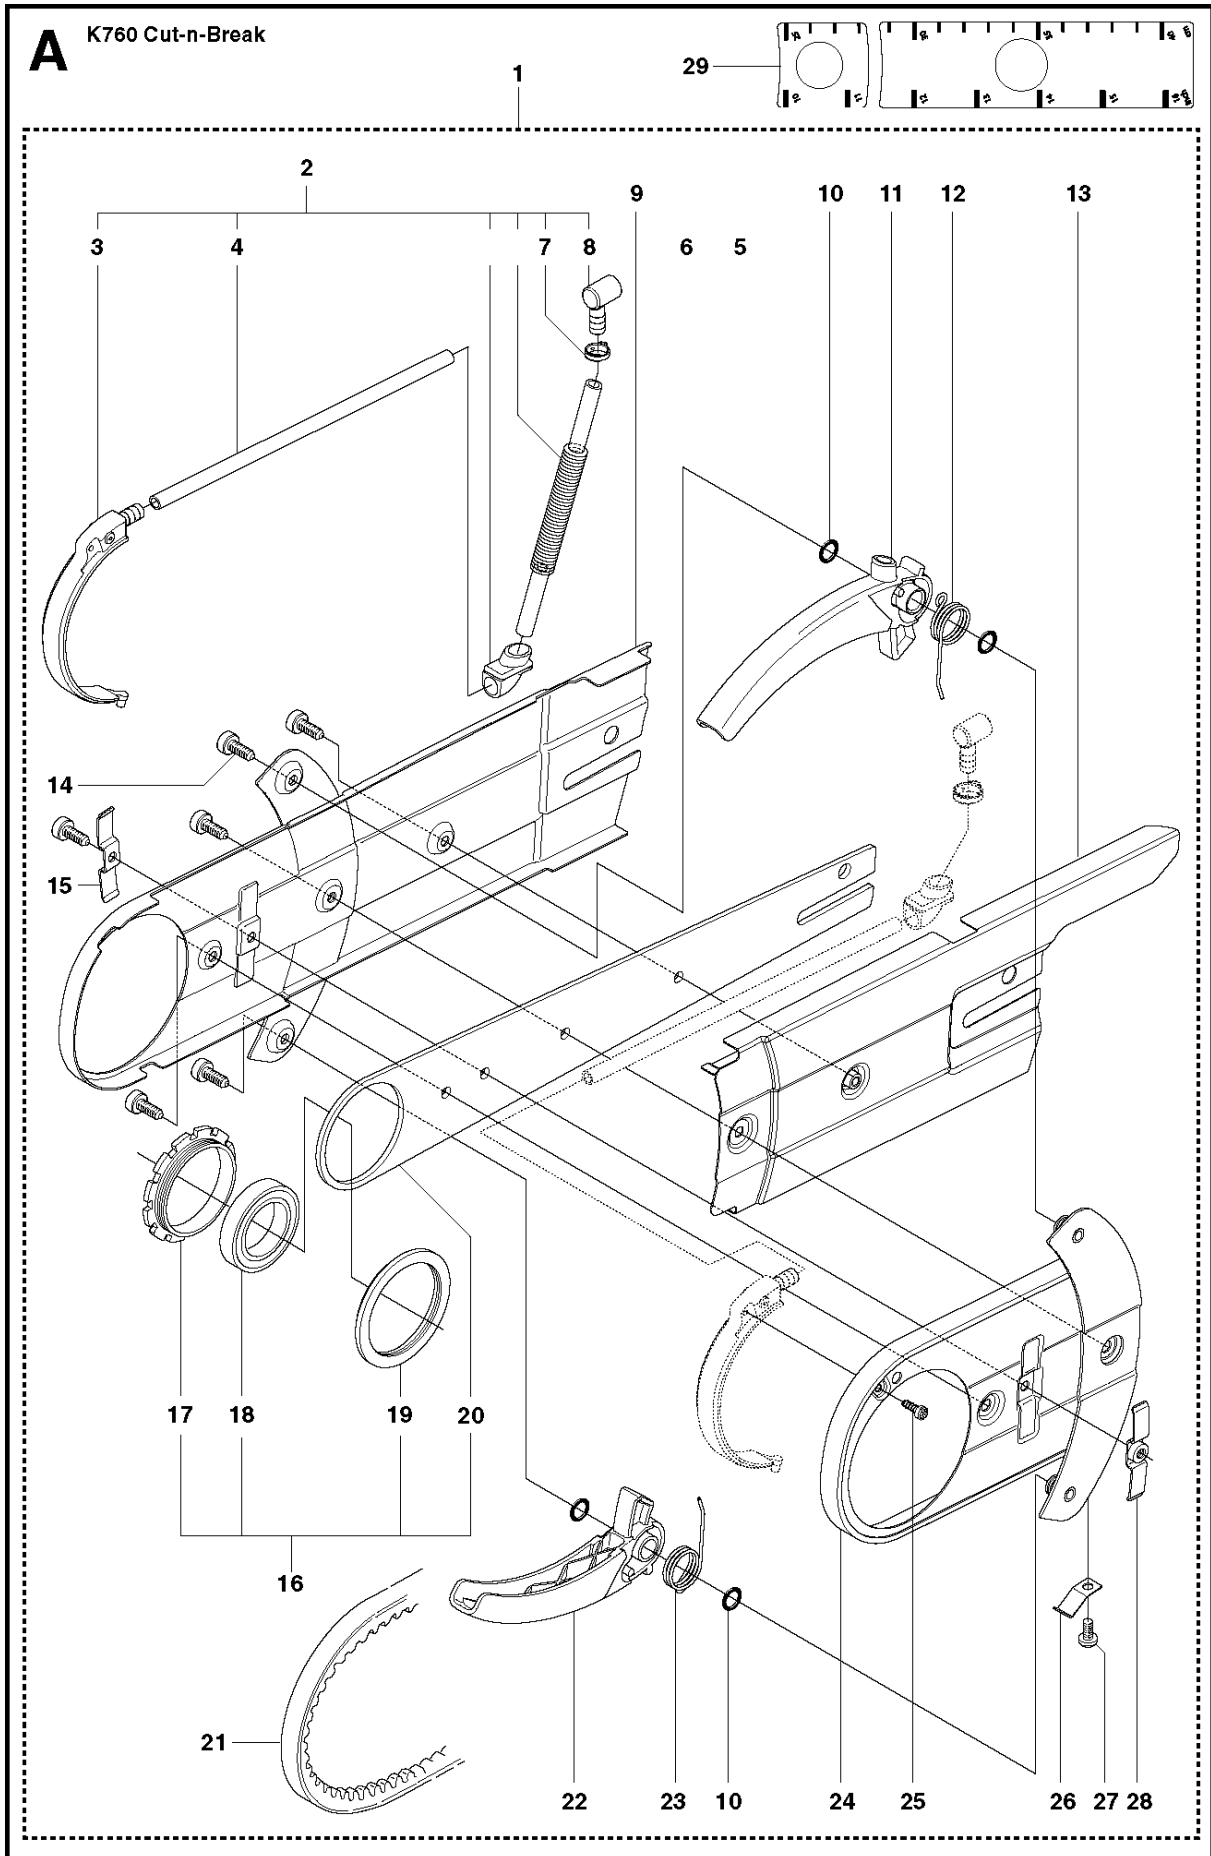

SPARE PARTS LIST

POWER CUTTERS

K760 CUT-N-BREAK, 2009-11

CUTTER ARM

K760 CUT-N-BREAK, 2009-11

Ref	Part No	Description	Remark	QTY KIT
1	575 27 99-01	CUTTER ARM	Incl. 2, 9 - 16, 21 - 28	1
2	544 10 50-04	HOSE	Incl. 3 - 8	1
3	504 87 52-01	SEALING		1
4	544 04 17-01	HOSE		1
5	506 40 57-02	GROMMET		1
6	506 35 27-02	PROTECTIVE SPRING		1
7	506 09 56-05	HOSE CLAMP		1
8	506 40 98-02	NIPPLE		1
9	506 40 55-02	BELT GUARD		1
10	503 26 30-08	O-RING		2
11	506 40 64-03	BLADE GUARD		1
12	506 40 61-01	SPRING		1
13	525 56 45-01	BELT COVER		1
14	503 21 53-10	SCREW ITXSCM		6
15	506 40 56-01	DEFLECTION LIMITER		1
16	544 10 37-03	BAR	Incl. 17 - 20	1
17	506 40 28-02	BEARING CAGE		1
18	544 10 59-01	BEARING		1
19	506 40 29-02	BUSHING		1
20	506 40 53-01	BAR		1
21	506 37 27-02	BELT		1
22	506 40 65-02	BLADE GUARD		1
23	506 40 61-02	SPRING		1
24	506 40 46-02	WEAR PROTECTION		1
25	503 21 28-10	SCREW CCRPANT		1
26	506 40 51-01	STOP		1
27	724 12 84-01	SCREW CRPANM		1
28	506 40 56-02	DEFLECTION LIMITER		1
29	544 37 44-02	LABEL		1