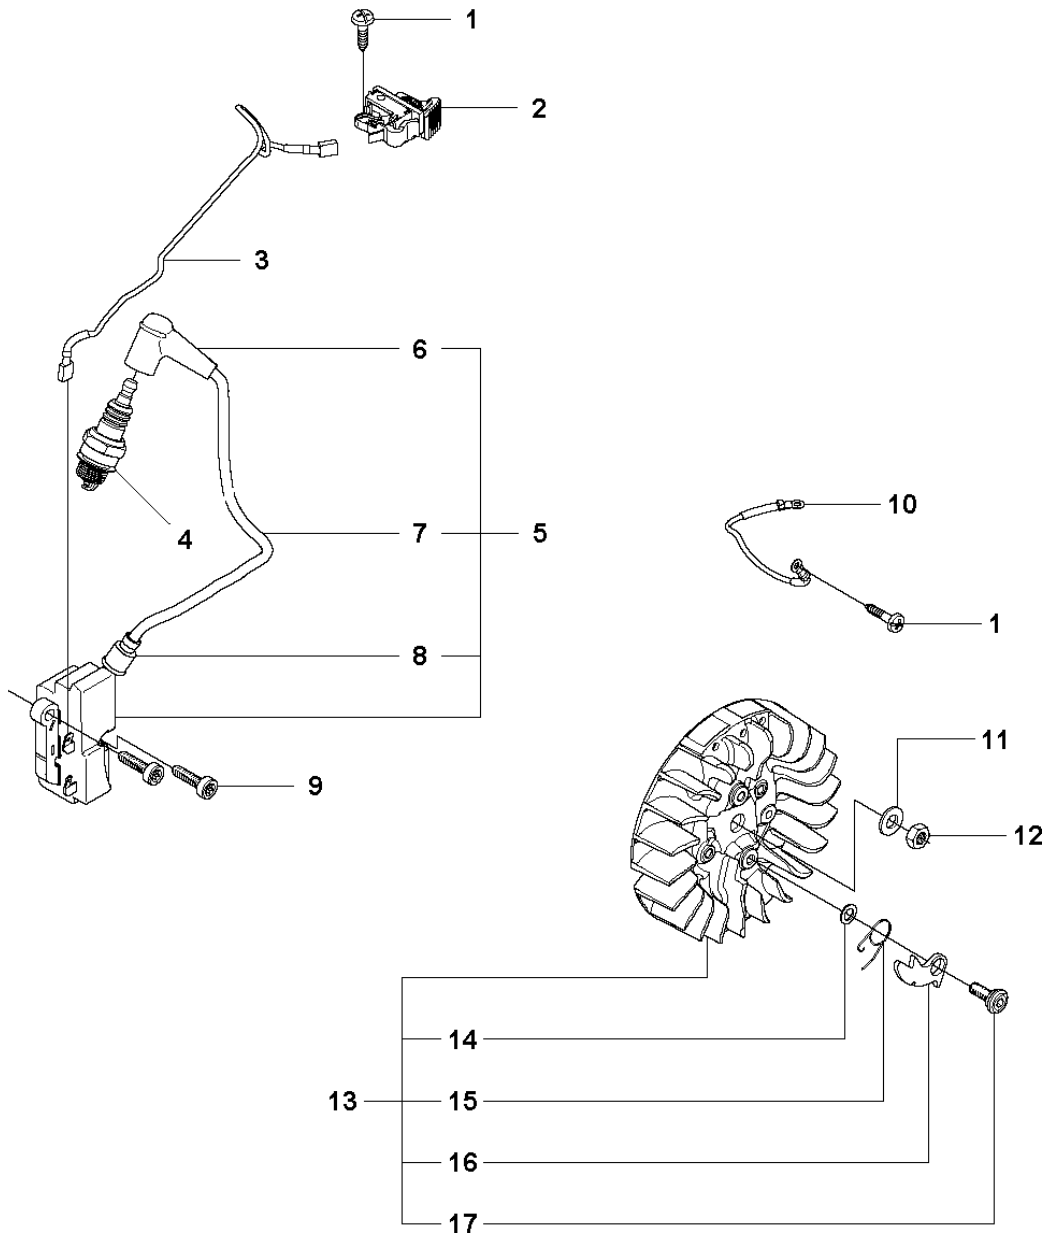

K K760 Cut-n-Break

IGNITION SYSTEM

K760 CUT-N-BREAK, 2009-11

Ref	Part No	Description	Remark	QTY KIT
1	503 21 28-10	SCREW CCRPANT		2
2	506 31 86-02	STOP SWITCH		1
3	506 37 84-02	CABLE		1
4	503 23 51-11	SPARK PLUG	RCJ 6 Y	1
5	510 11 56-02	IGNITION MODULE	Incl. 6 - 8	1
6	501 48 54-02	SPARK PLUG CAP		1
7	506 38 78-34	IGNITION CABLE		1
8	505 27 75-16	ISOLERHATT		1
9	503 21 53-20	SCREW ITXSCM		2
10	506 37 85-01	CABLE		1
11	503 23 01-01	WASHER		1
12	503 22 10-11	HEXAGON NUT		1
13	501 37 56-04	FLYWHEEL	Incl. 14 - 17	1
14	503 23 00-42	WASHER		2
15	501 63 48-01	SPRING		2
16	501 67 32-03	PAWL		2
17	506 00 69-01	SCREW		2