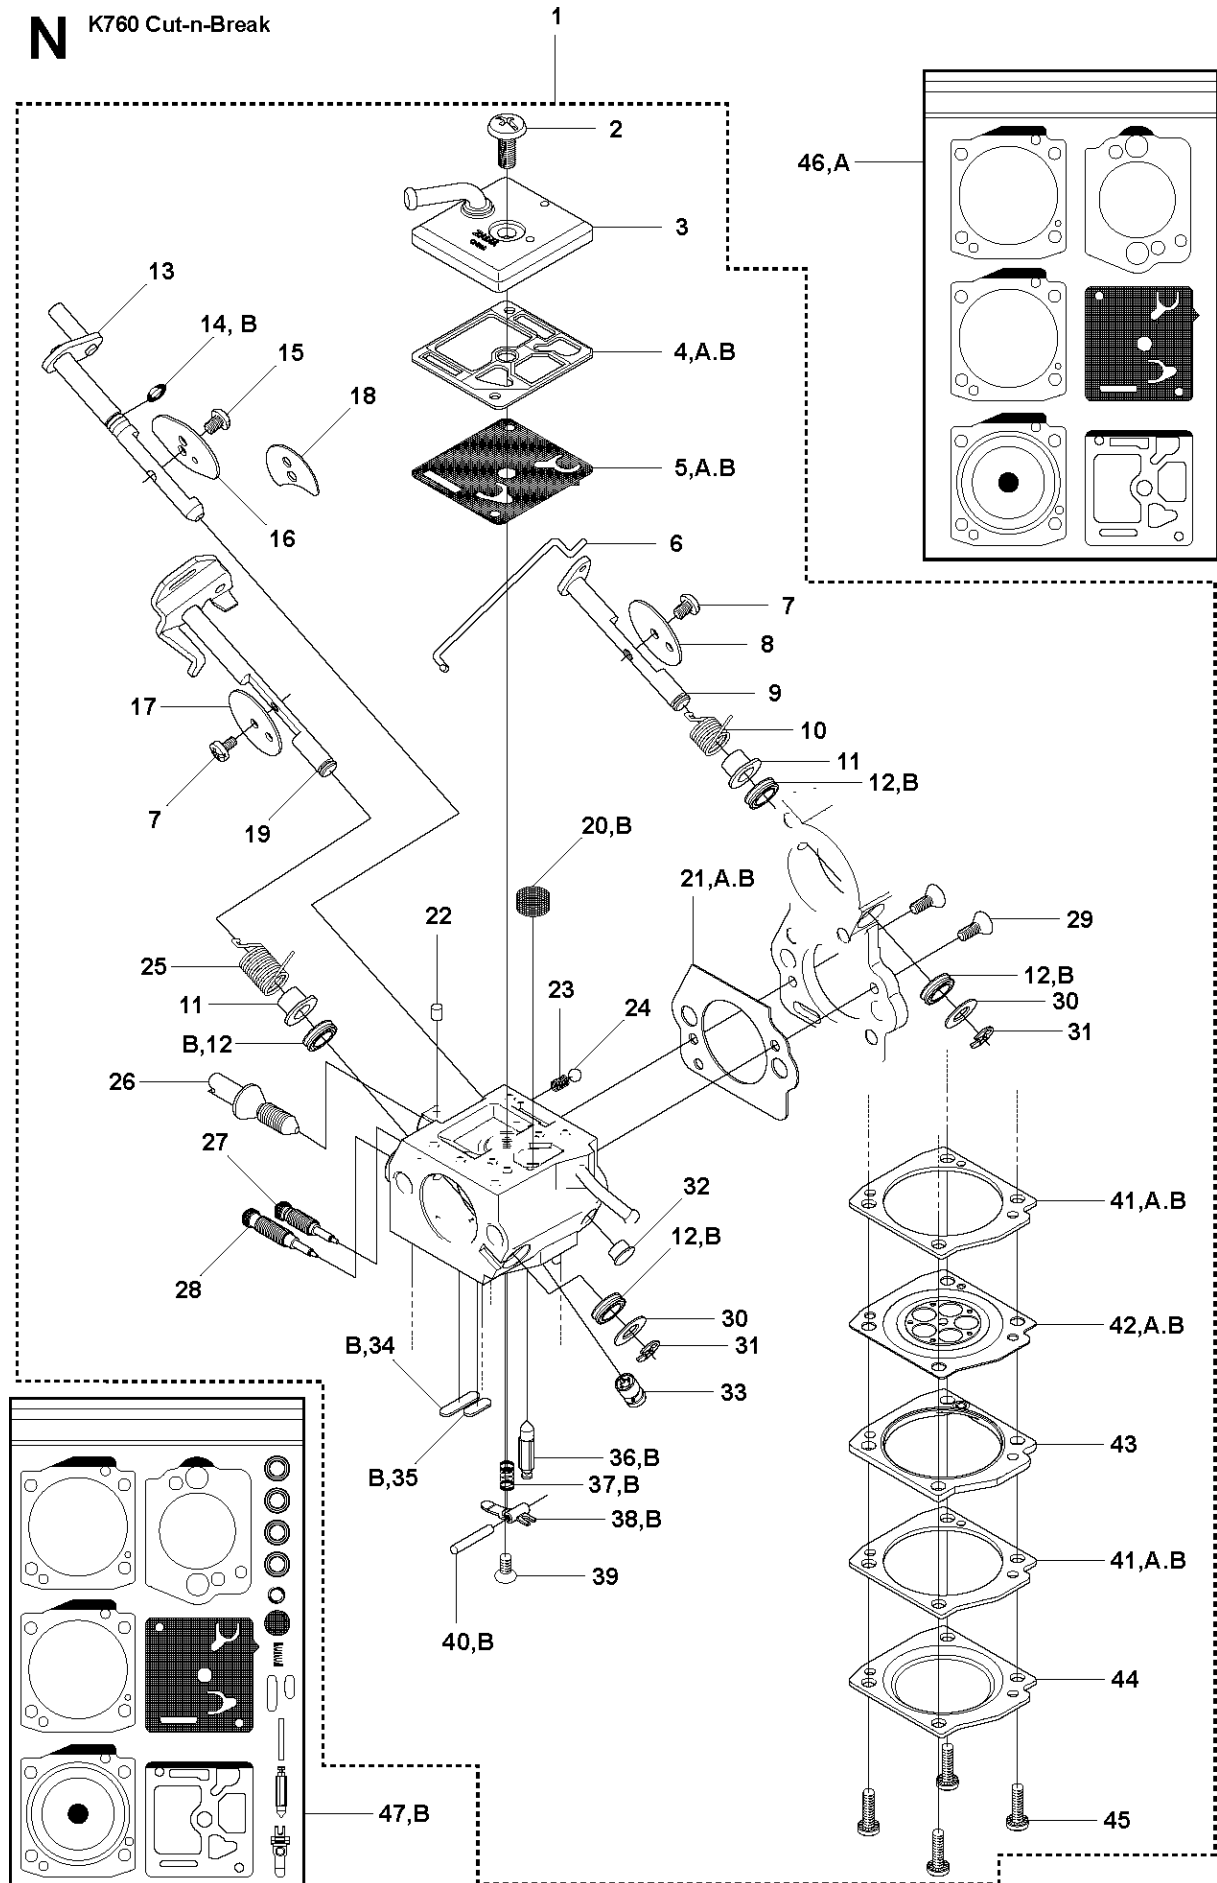

N K760 Cut-n-Break

CARBURETOR

K760 CUT-N-BREAK, 2009-11

Ref	Part No	Description	Remark	QTY KIT
1	510 18 12-02	CARBURETTOR	Zama C3-EL43A, Incl. 2 - 43	1
2	503 47 96-01	SCREW		1
3	544 83 64-01	PUMP COVER		1
4	503 61 66-01	GASKET		1
5	506 39 60-01	DIAPHRAGM PUMP		1
6	506 39 65-01	ROD		1
7	544 08 22-01	SCREW		2
9	506 39 71-01	SHAFT ASSY		1
10	506 39 75-01	SPRING		1
11	506 39 54-01	COLLAR		2
12	506 39 64-01	QUAD RING		4
13	506 39 73-01	SHAFT ASSY		1
14	506 39 90-01	O-RING		1
15	503 48 18-01	SCREW		1
16	506 39 78-01	VALVE		1
17	537 17 70-01	VALVE		1
18	522 60 75-01	CHOKE VALVE	Japan only	1
19	506 39 74-01	SHAFT ASSY		1
20	503 53 57-01	STRAINER		1
21	506 39 58-01	GASKET		1
22	503 48 11-01	PIECE		1
23	537 01 26-01	SPRING		1
24	537 01 25-01	BALL		1
25	544 83 65-01	SPRING		1
26	506 39 72-01	SCREW		1
27	506 39 70-01	SCREW		1
28	506 39 69-01	SCREW		1
29	537 38 51-01	SCREW		2
30	506 39 79-01	WASHER		2
31	537 38 52-01	CLIP		2
32	506 39 91-01	PLUG		1
33	506 39 61-01	NOZZLE ASSY		1
34	503 53 56-01	PLUG WELCH		1
35	537 17 78-01	PLUG		1
36	537 17 62-01	VALVE		1
37	575 44 13-01	SPRING		1
38	537 17 64-01	LEVER		1
39	544 08 21-01	SCREW		1
40	503 48 00-01	PIN RETAINING SCREW		1
41	506 39 62-01	GASKET		2
42	506 39 57-01	DIAPHRAGM ASSY		1
43	506 39 55-01	COVER		1
44	506 39 56-01	COVER		1
45	506 39 66-01	SCREW		4
46	506 40 99-01	GASKET KIT	Incl. 4-5, 21, 41, 42	1
47	506 41 00-03	GASKET KIT	Incl. 4-5, 12, 14, 20, 21, 34-38, 40-42	1