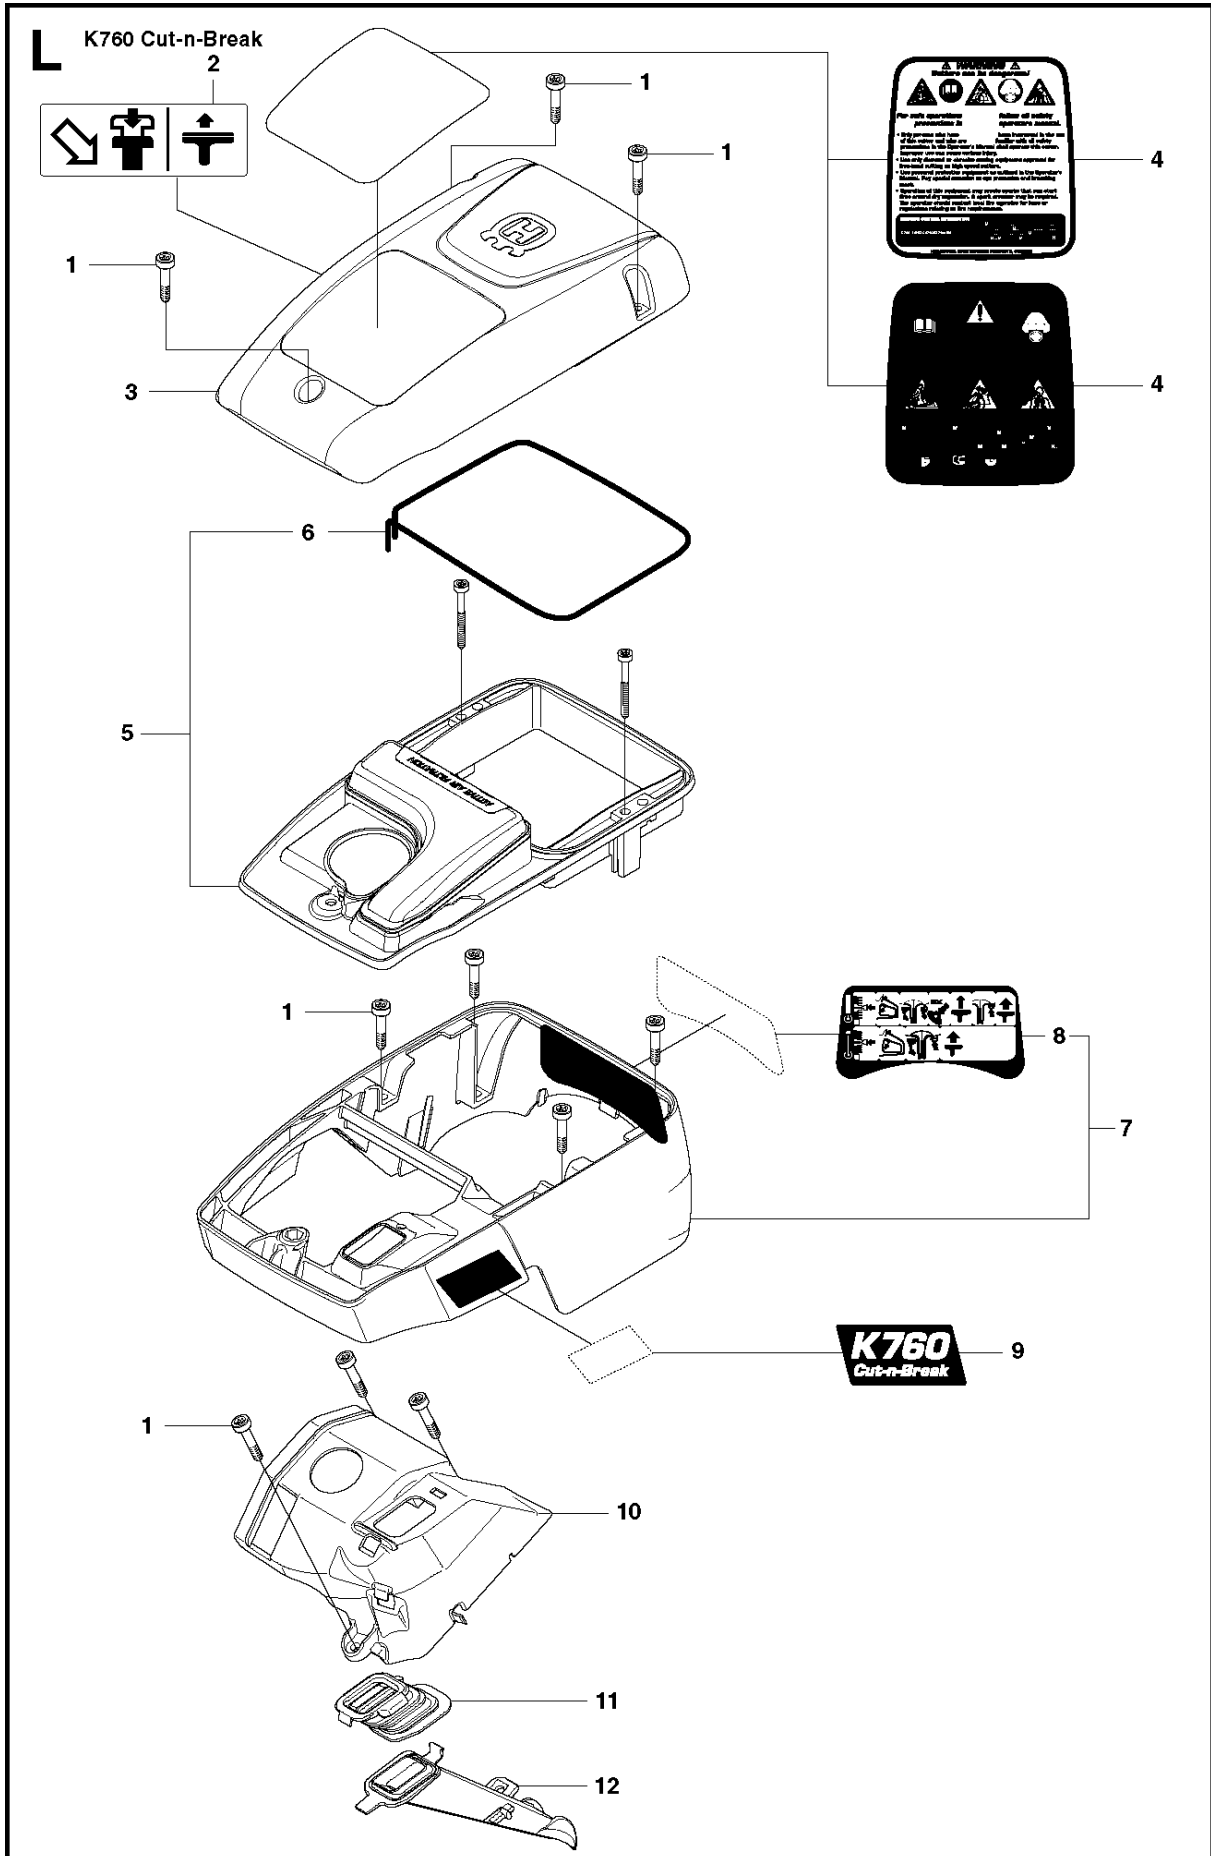

CYLINDER COVER

K760 CUT-N-BREAK, 2009-11

Ref	Part No	Description	Remark	QTY KIT
1	503 21 53-21	SCREW ITXSCM		10
2	525 76 35-02	DECAL		1
3	525 44 43-01	FILTER COVER		1
4	574 23 14-01	DECAL	EPA USA	1
4	574 23 14-02	DECAL	CE, EPA Canada	1
5	574 36 21-01	FILTER HOLDER ASSY	Incl. 6	1
6	525 61 70-02	SEALING		1
7	506 39 84-05	CYLINDER COVER ASSY	Incl. 8	1
8	544 89 09-02	LABEL		1
9	574 23 16-01	DECAL		1
9	574 23 16-02	DECAL	Rescue	1
9	574 23 16-03	DECAL	Oil Guard	1
10	506 37 02-01	COVER		1
11	506 37 04-01	BELLOWS		1
12	525 58 43-01	AIR NOZZLE		1