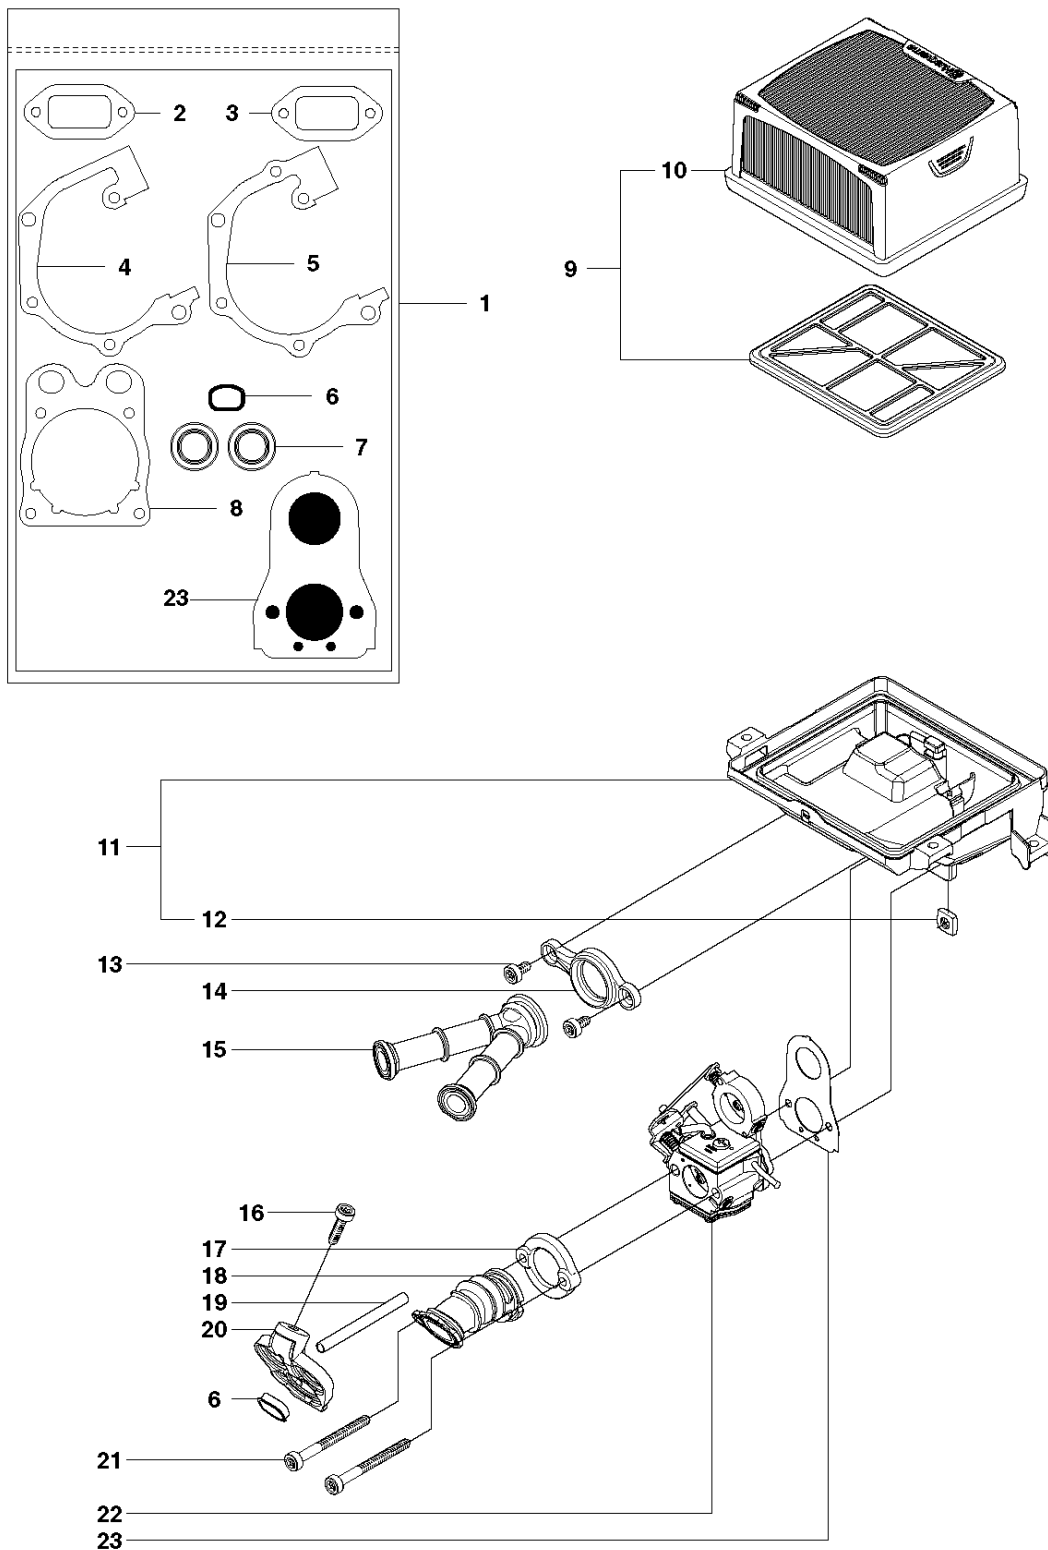

M K760 Cut-n-Break

AIR FILTER

K760 CUT-N-BREAK, 2009-11

Ref	Part No	Description	Remark	QTY KIT
1	506 38 53-05	GASKET KIT	Incl. 2 - 8, 23	1
2	506 41 23-01	GASKET		1
3	506 37 69-02	GASKET		1
4	506 37 70-02	GASKET		1
5	506 37 70-03	GASKET		1
6	544 21 93-02	INSERT		1
7	503 26 02-04	SEALING RING		2
8	506 37 67-01	CYLINDER		1
9	574 36 23-01	AIR FILTER ASSY	Incl. 10	1
10	525 47 06-01	AIR FILTER ASSY		1
11	575 35 40-01	CARBURETTOR BRACKET	Incl. 12	1
12	503 22 65-04	SQUARE NUT		4
13	503 21 53-10	SCREW ITXSCM		2
14	506 37 06-01	FLANGE INLET PIPE		1
15	506 36 98-01	INLET PIPE		1
16	503 21 53-20	SCREW ITXSCM		1
17	506 37 05-01	FLANGE INLET PIPE		1
18	506 36 97-01	INLET PIPE		1
19	503 40 06-09	IMPULSE HOSE		1
20	544 35 26-01	PLATE		1
21	503 21 53-56	SCREW ITXSCM		2
22	510 18 12-02	CARBURETTOR	Zama C3-EL43A	1
23	506 37 68-03	GASKET		1