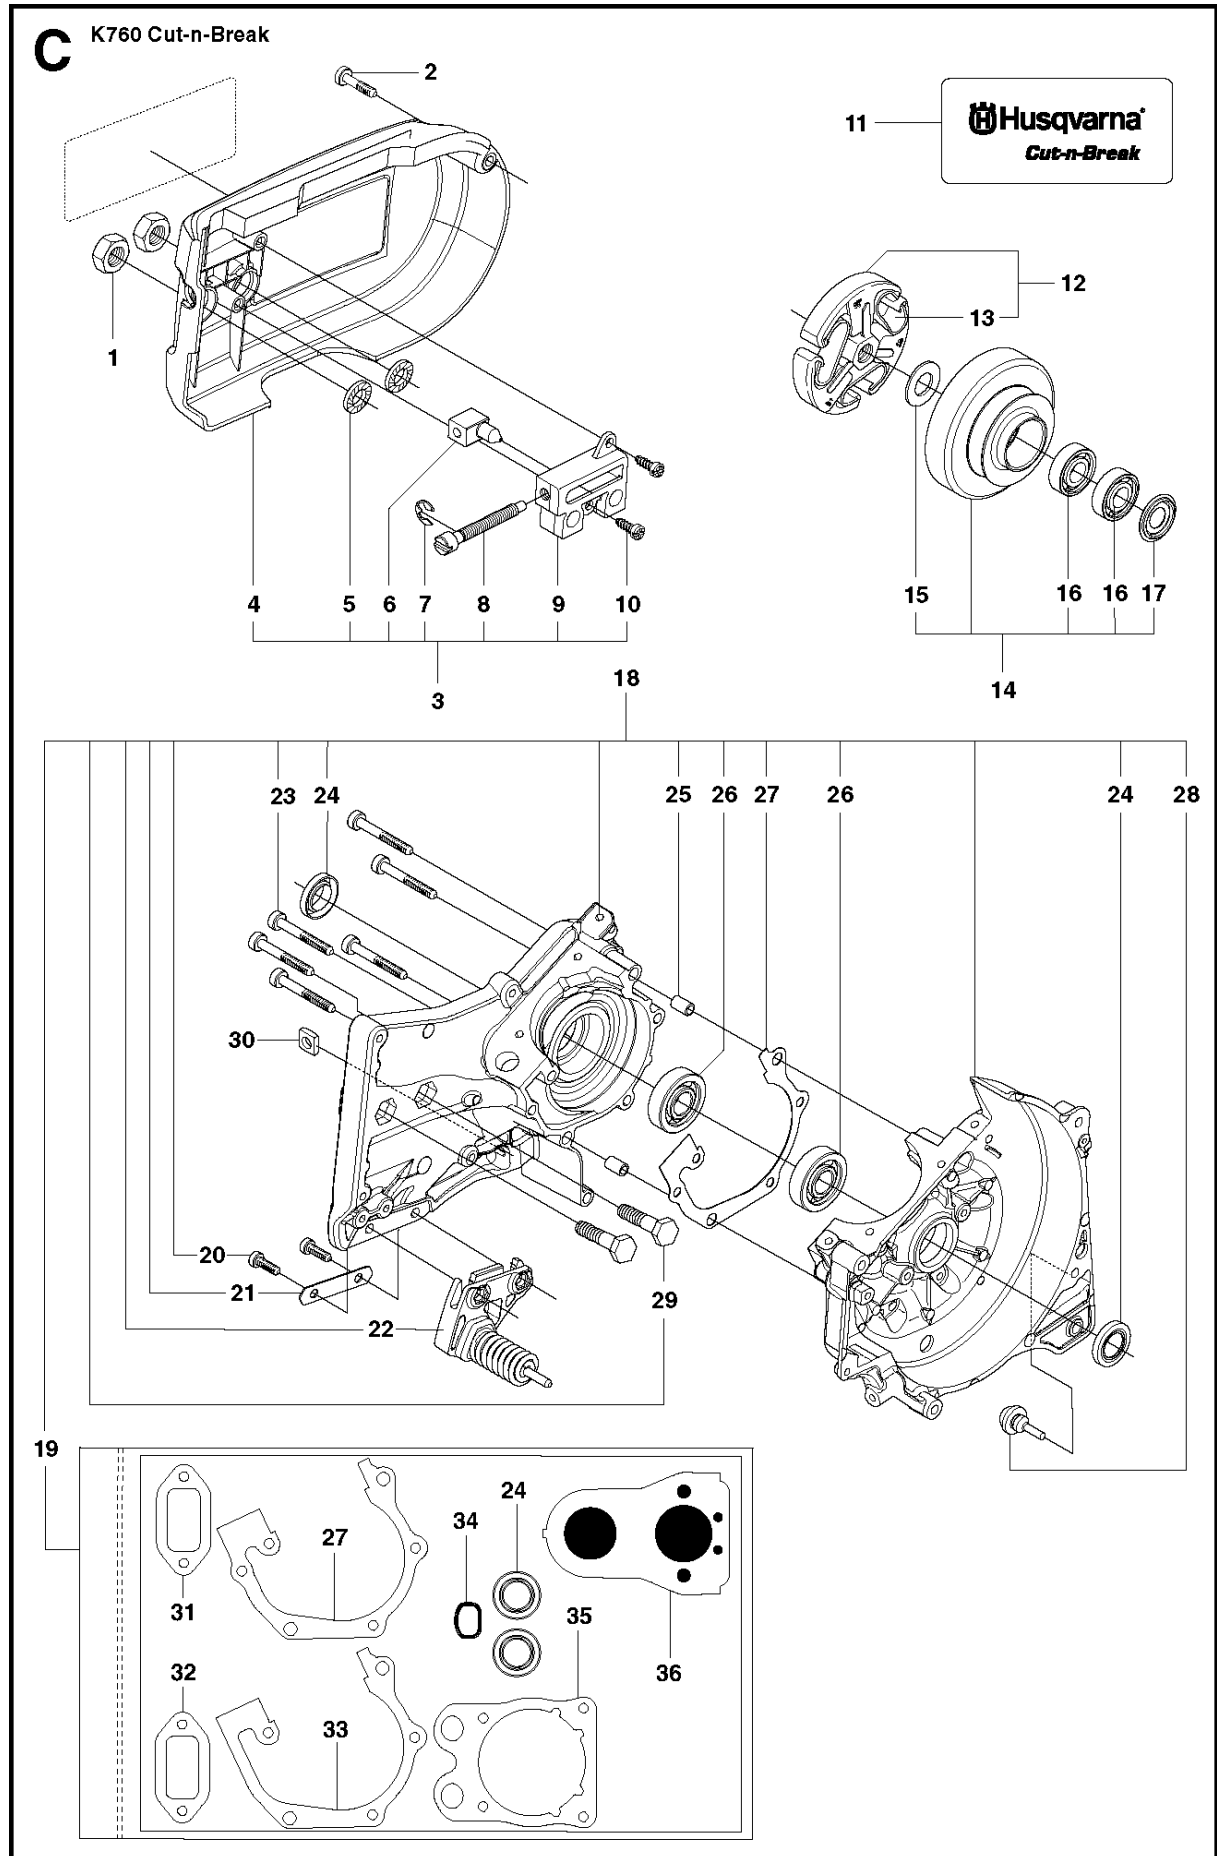

CRANKCASE

K760 CUT-N-BREAK, 2009-11

Ref	Part No	Description	Remark	QTY KIT
1	731 23 18-01	HEXAGON NUT		2
2	503 20 34-19	SCREW CCRPANMO		1
3	575 33 81-01	BELT TENSIONER ASSY	Incl. 4 - 10	1
4	525 62 39-01	CLUTCH COVER		1
5	503 23 04-01	WASHER		2
6	574 24 09-01	PAWL		1
7	735 31 08-20	E-CLIP		1
8	506 40 26-01	SCREW		1
9	506 40 33-01	BELT		1
10	504 90 94-10	SCREW ITXSCT		2
11	574 48 96-01	DECAL		1
12	503 74 44-06	CLUTCH ASSY	Incl. 13	1
13	503 74 43-01	CLUTCH SPRING		1
14	502 28 92-03	DRIVING PULLEY ASSY	Incl. 15 - 17	1
15	503 23 00-70	WASHER		1
16	525 83 18-01	BALL BEARING		2
17	506 31 69-01	DUST COVER		1
18	574 47 48-02	CRANKCASE ASSY	Incl. 19 - 29	1
19	506 38 53-05	GASKET KIT	Incl. 24, 27, 30 - 35	1
20	503 21 53-16	SCREW ITXSCT		2
21	522 47 48-01	PLATE		1
22	522 47 57-01	SPRING RETAINER		1
23	503 21 53-41	SCREW ITXSCT		6
24	503 26 02-04	SEALING RING		2
25	501 27 08-01	GUIDE BUSHING		2
26	738 22 02-25	BALL BEARING		2
27	506 37 70-02	GASKET		1
28	503 84 61-01	BUFFER		1
29	505 22 09-37	BAR BOLT		2
30	503 22 65-04	SQUARE NUT		1
31	506 41 23-01	GASKET		1
32	506 37 69-02	GASKET		1
33	506 37 70-03	GASKET		1
34	544 21 93-02	INSERT		1
35	506 37 67-01	CYLINDER		1
36	506 37 68-03	GASKET		1