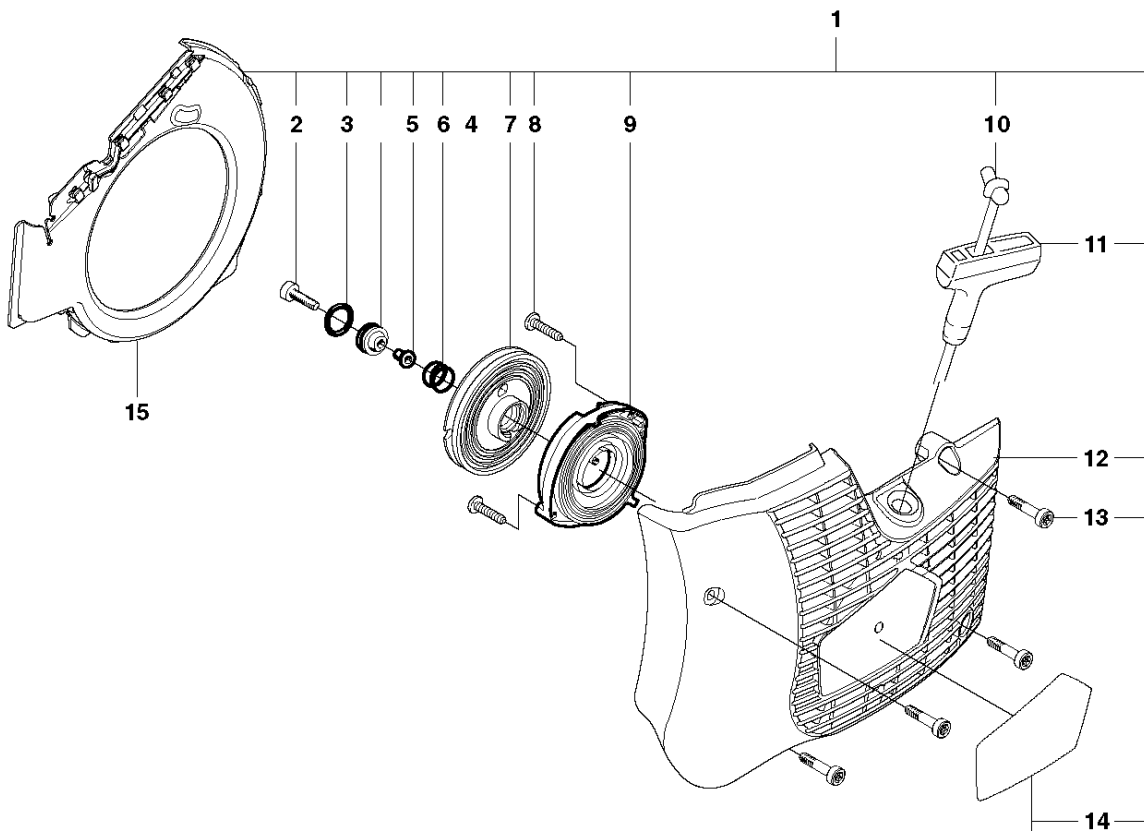

J K760 Cut-n-Break

STARTER

K760 CUT-N-BREAK, 2009-11

Ref	Part No	Description	Remark	QTY KIT
1	574 36 20-01	STARTER	Incl. 2 - 15	1
2	510 26 92-22	SCREW ITXSCT		1
3	740 43 13-00	O-RING		1
4	510 00 08-01	SEALING		1
5	506 26 31-01	SPACING SLEEVE		1
6	506 25 30-01	COMPRESSION SPRING		1
7	506 25 81-02	STARTER PULLEY		1
8	503 21 28-10	SCREW CCRPANT		2
9	506 25 89-01	RECOIL SPRING		1
10	506 33 56-15	CORD		1
10	506 33 56-50	STARTER CORD	50 m	1
11	503 12 79-01	STARTER HANDLE		1
12	525 44 60-01	STARTER COVER		1
13	501 98 10-20	SCREW ITXSCM		4
14	525 57 11-01	DECAL		1
15	544 38 39-01	AIR CONDUCTOR		1