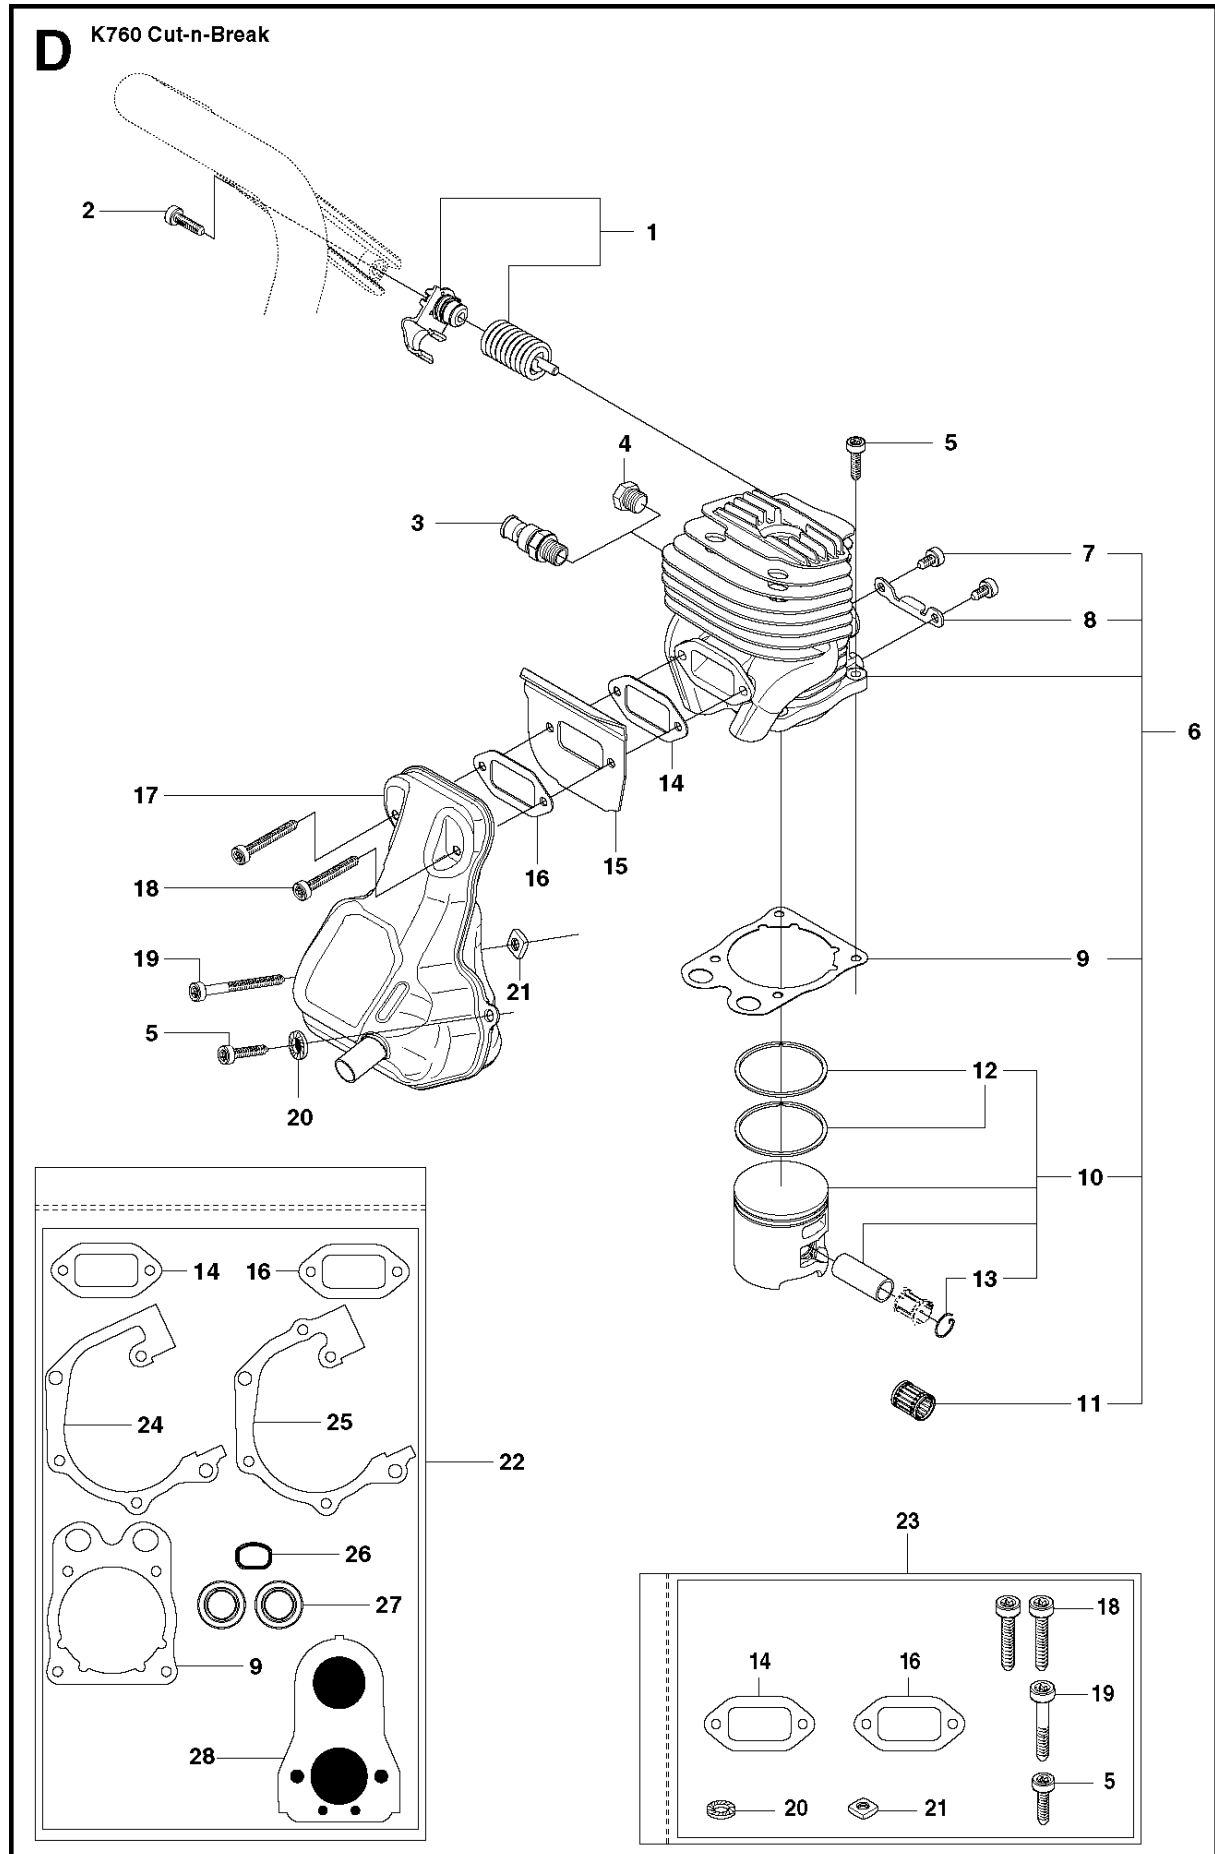

CYLINDER

K760 CUT-N-BREAK, 2009-11

Ref	Part No	Description	Remark	QTY KIT
1	505 42 45-01	ANTIVIBRATION ELEMENT		1
2	544 06 12-01	SCREW ITXSCM		1
3	503 71 53-01	DECOMPRESSION VALVE		1
4	503 55 22-01	PLUG		1
5	503 21 53-25	SCREW ITXSCM		5
6	520 75 73-04	CYLINDER ASSY	Incl. 7 - 11	1
7	503 21 53-16	SCREW ITXSCM		2
8	506 36 88-01	BRACKET		1
9	506 37 67-01	CYLINDER		1
10	506 37 24-01	PISTON ASSY	Incl. 12 - 13	1
11	503 25 56-01	NEEDLE BEARING		1
12	503 28 90-47	PISTON RING		2
13	737 43 12-00	SNAP RING		2
14	506 41 23-01	GASKET		1
15	506 37 58-02	COOLING AIR CONDUCTOR		1
16	506 37 69-02	GASKET		1
17	506 36 42-04	MUFFLER ASSY		1
18	503 21 53-40	SCREW ITXSCM		2
19	503 21 53-56	SCREW ITXSCM		1
20	503 23 04-02	WASHER		1
21	503 22 65-04	SQUARE NUT		1
22	506 38 53-05	GASKET KIT	Incl. 9, 14, 16, 24 - 28	1
23	505 25 96-01	MUFFLER KIT	Incl. 5, 14, 16, 18 - 21	1
24	506 37 70-02	GASKET		1
25	506 37 70-03	GASKET		1
26	544 21 93-02	INSERT		1
27	503 26 02-04	SEALING RING		2
28	506 37 68-03	GASKET		1