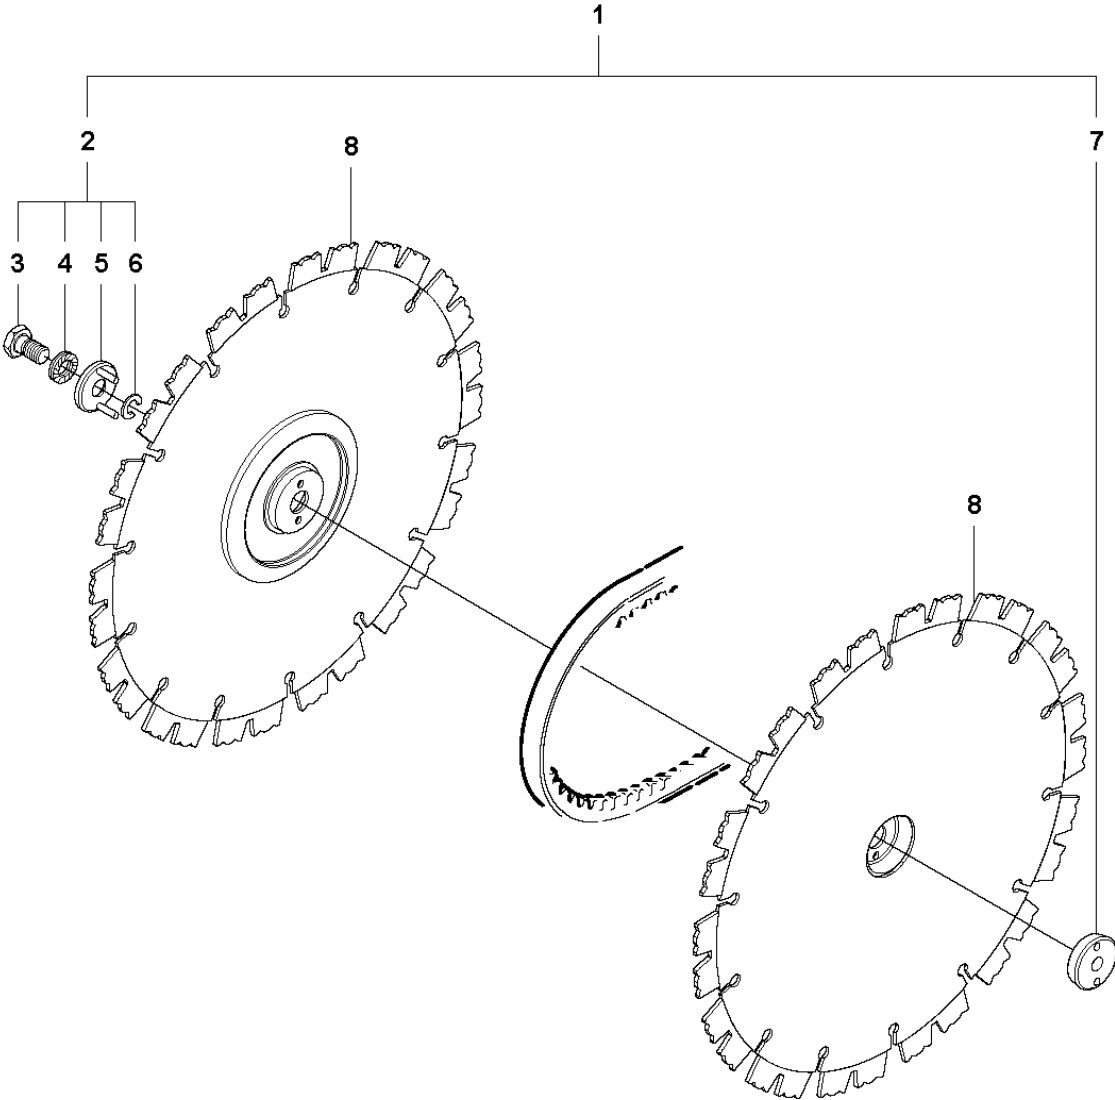

B K760 Cut-n-Break

CUTTING BLADE

K760 CUT-N-BREAK, 2009-11

Ref	Part No	Description	Remark	QTY KIT
1	501 00 88-02	SCREW KIT	Incl. 2, 7	1
2	501 00 88-01	SCREW KIT		1
3	506 40 25-02	SCREW		1
4	503 23 04-03	WASHER		1
5	544 26 53-01	WASHER		1
6	735 31 10-41	RETAINER RING		1
7	506 40 24-01	NUT		1
8	574 83 62-01	DIAMOND BLADE	EL10 CnB Soft	2
8	574 83 62-02	DIAMOND BLADE	EL35 CnB Medium	2
8	574 83 62-03	DIAMOND BLADE	EL70 CnB Hard	2