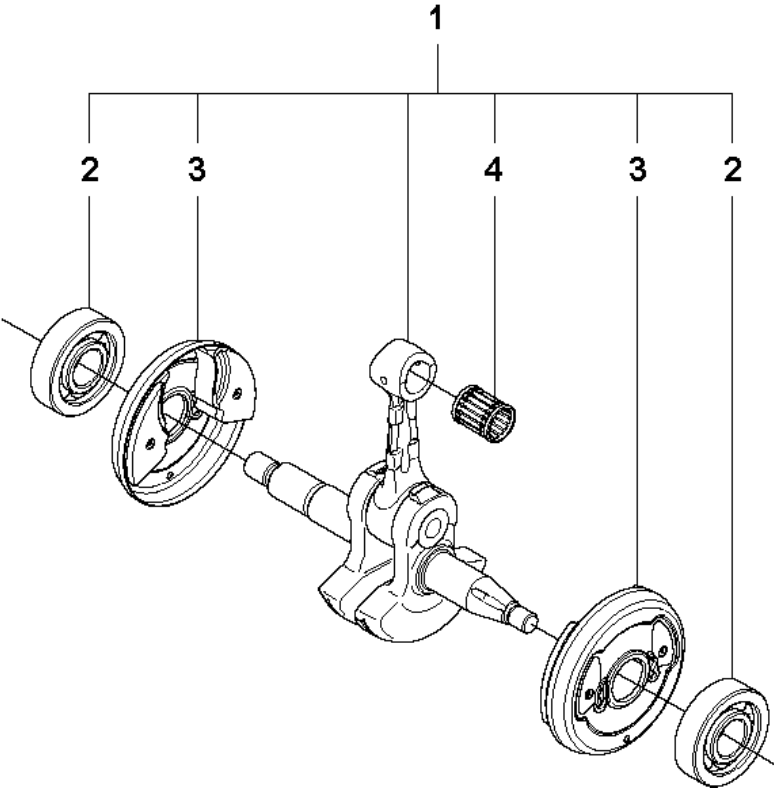

E K760 Cut-n-Break

CRANKSHAFT

K760 CUT-N-BREAK, 2009-11

Ref	Part No	Description	Remark	QTY KIT
1	502 29 50-02	CRANKSHAFT ASSY	Incl. 2 - 4	1
2	738 22 02-25	BALL BEARING		2
3	537 20 33-01	CUP		2
4	503 25 56-01	NEEDLE BEARING		1