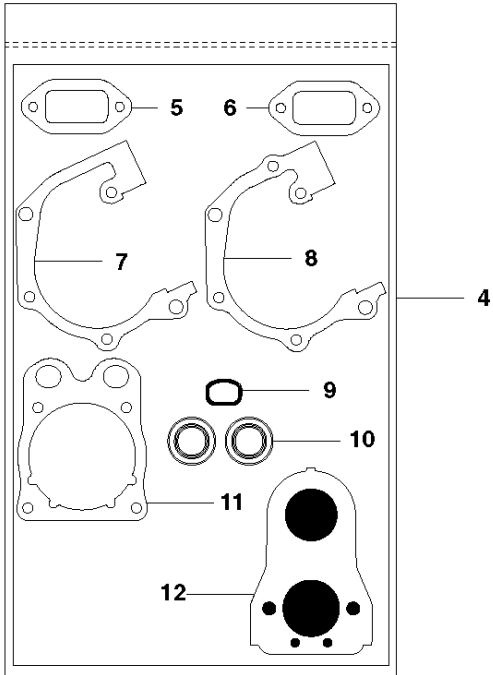

P K760 Cut-n-Break
Accessories

ACCESSORIES

K760 CUT-N-BREAK, 2009-11

Ref	Part No	Description	Remark	QTY KIT
1	544 17 80-02	TOOL		1
2	506 38 26-01	TOOL		1
3	544 17 81-01	PULLER		1
4	506 38 53-05	GASKET KIT	Incl. 5 - 12	1
5	506 41 23-01	GASKET		1
6	506 37 69-02	GASKET		1
7	506 37 70-02	GASKET		1
8	506 37 70-03	GASKET		1
9	544 21 93-02	INSERT		1
10	503 26 02-04	SEALING RING		2
11	506 37 67-01	CYLINDER		1
12	506 37 68-03	GASKET		1