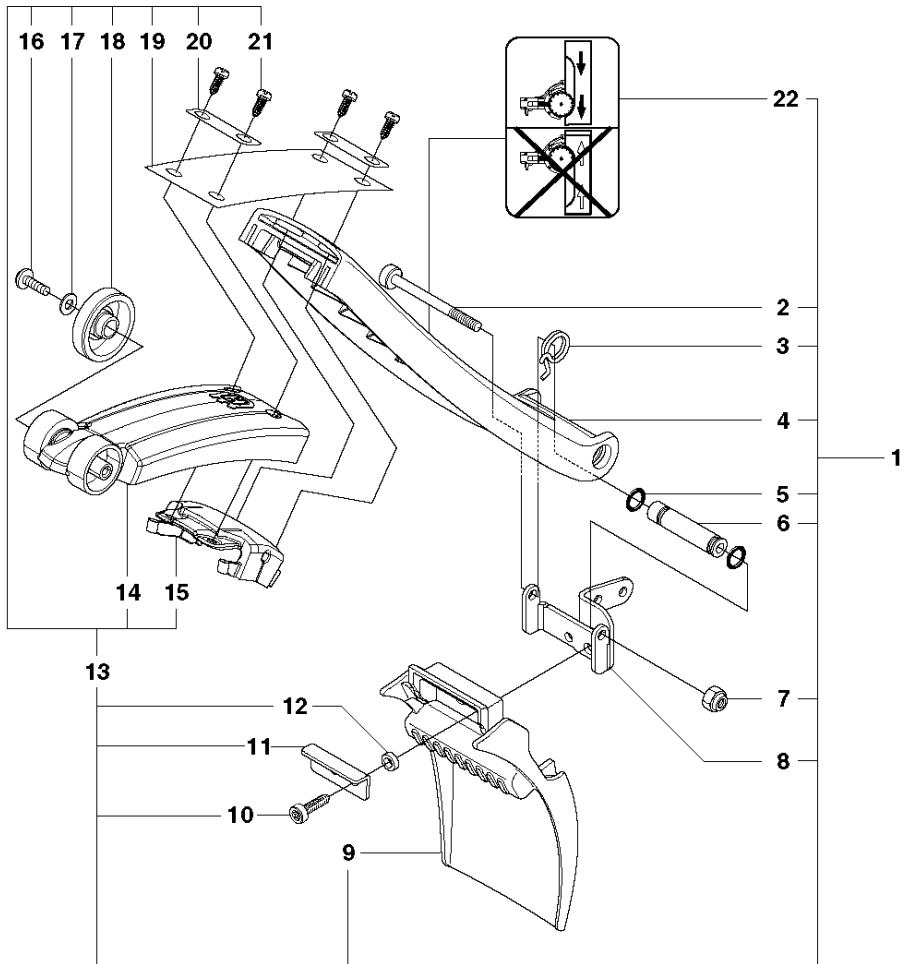

G K760 Cut-n-Break

GROUND SUPPORT

K760 CUT-N-BREAK, 2009-11

Ref	Part No	Description	Remark	QTY KIT
1	575 34 85-01	SPRAY GUARD	Incl. 2 - 13, 22	1
2	503 21 53-56	SCREW ITXSCM		1
3	506 40 60-01	SPRING		1
4	506 40 63-02	SPRAY GUARD		1
5	740 42 05-00	O-RING		2
6	506 40 37-01	BUSHING		1
7	732 21 14-01	LOCK NUT		1
8	525 73 98-01	HOLDER		1
9	544 03 21-01	SPRAY GUARD		1
10	503 21 53-16	SCREW ITXSCM		2
11	544 03 22-01	PLATE		1
12	544 03 92-01	BUSHING		2
13	510 05 66-01	SPRAY GUARD	Incl. 14 - 21	1
14	510 00 72-01	SPRAY GUARD		1
15	510 00 73-01	GUIDE		1
16	503 21 46-01	SCREW		2
17	734 48 80-01	WASHER		2
18	506 26 22-02	WHEEL		2
19	510 20 24-01	BAND		1
20	510 20 20-01	WASHER		2
21	503 21 27-16	SCREW CRPANT		4
22	522 03 81-01	DECAL		1