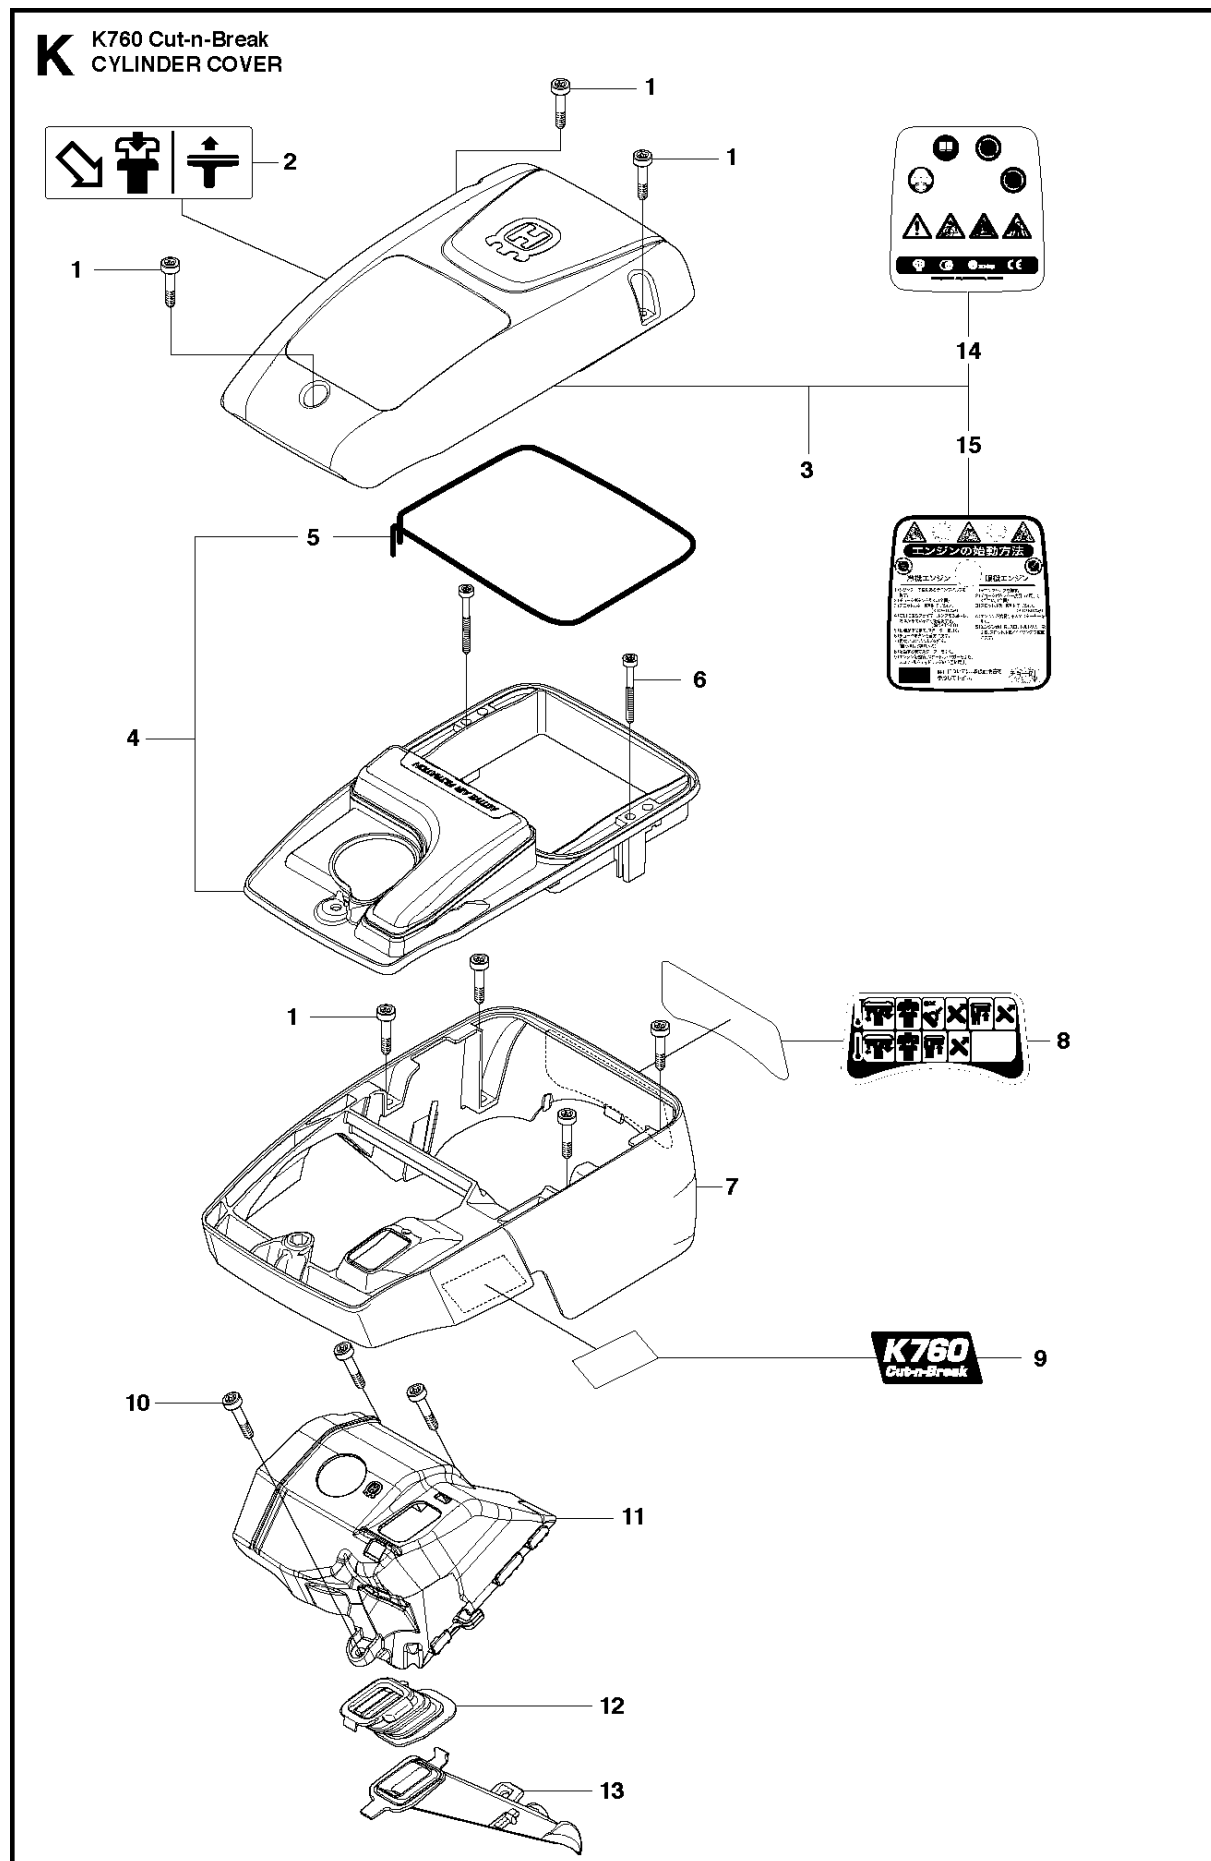

CYLINDER COVER

K760 CUT-N-BREAK, 2013-06

Ref	Part No	Description	Remark	QTY KIT
1	503 21 53-21	SCREW ITXSCM		7
2	525 76 35-02	DECAL		1
3	583 96 52-01	FILTER COVER ASSY	incl. 14	1
4	574 36 21-01	FILTER HOLDER ASSY	Incl. 5	1
4	574 36 21-02	FILTER HOLDER ASSY	OIL GUARD	1
5	575 35 50-01	SEALING STRIP		1
6	503 21 53-49	SCREW ITXSCM		2
7	506 36 70-03	CYLINDER COVER		1
8	579 24 03-01	DECAL		1
9	574 23 16-04	DECAL		1
10	501 98 10-20	SCREW ITXSCM		3
11	574 45 94-01	COVER		1
12	506 37 04-01	BELLOWS		1
13	525 58 43-01	AIR NOZZLE		1
14	586 37 93-02	DECAL	Generic	1
15	576 12 09-02	DECAL	Japan Only	1