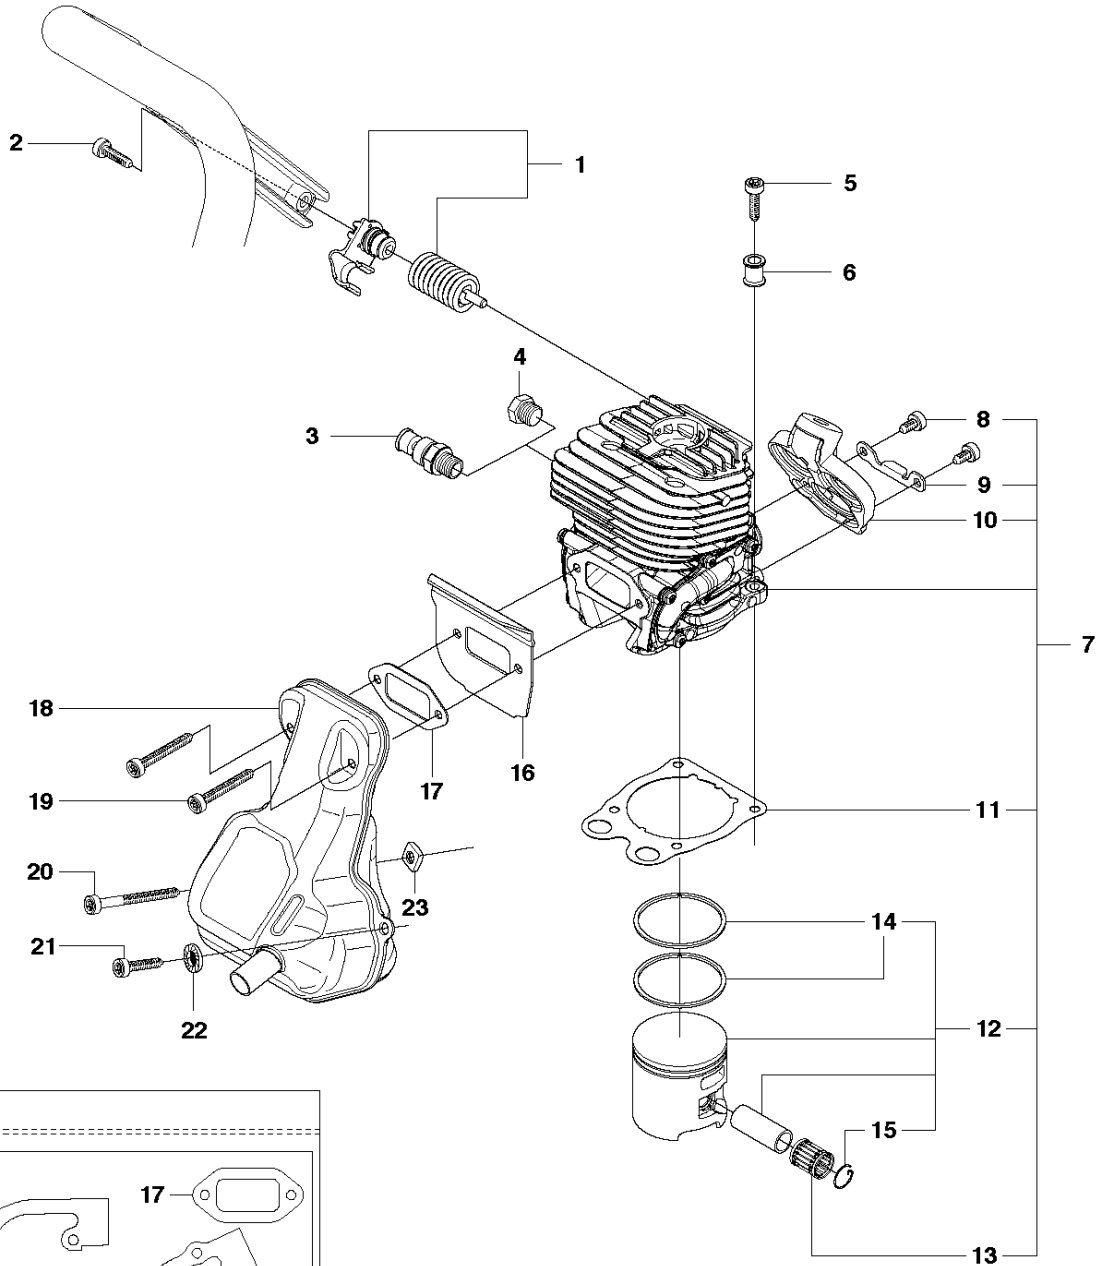

D K760 Cut-n-Break
CYLINDER, PISTON & MUFFLER

CYLINDER, PISTON & MUFFLER

K760 CUT-N-BREAK, 2013-06

Ref	Part No	Description	Remark	QTY KIT
1	505 42 45-01	ANTIVIBRATION ELEMENT		1
2	544 06 12-01	SCREW ITXSCM		1
3	503 71 53-01	DECOMPRESSION VALVE		1
4	503 55 22-01	PLUG		1
5	503 21 53-40	SCREW ITXSCM		4
6	576 71 76-02	SLEEVE		4
7	581 47 61-01	CYLINDER ASSY	Incl. 8 - 13	1
8	503 21 53-16	SCREW ITXSCM		2
9	506 36 88-01	BRACKET		1
10	574 23 18-01	PLATE		1
11	581 28 53-01	GASKET		1
12	506 37 24-02	PISTON ASSY	Incl. 13 - 15	1
13	577 57 24-01	NEEDLE BEARING		1
14	503 28 90-47	PISTON RING		2
15	737 43 12-00	SNAP RING		2
16	506 37 58-02	COOLING AIR CONDUCTOR		1
17	506 37 69-02	GASKET		1
18	506 36 42-04	MUFFLER ASSY		1
19	503 21 53-40	SCREW ITXSCM		2
20	503 21 53-56	SCREW ITXSCM		1
21	503 21 53-25	SCREW ITXSCM		1
22	503 23 04-02	WASHER		1
23	581 77 48-01	NUT		1
24	581 35 74-01	GASKET KIT	Incl. 11, 17, 25 - 30	1
25	506 37 70-03	GASKET		1
26	544 21 93-02	INSERT		1
27	503 26 02-04	SEALING RING	Blue	2
28	506 37 68-04	GASKET		1
29	506 37 67-01	CYLINDER		1
30	506 37 70-02	GASKET		1