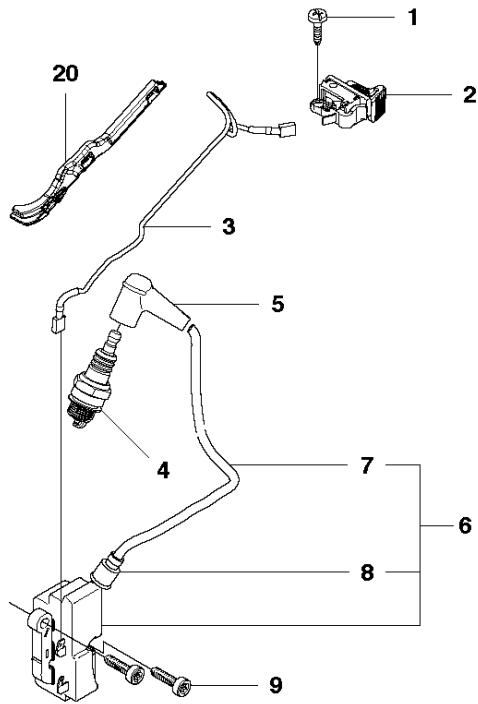

SPARE PARTS LIST

POWER CUTTERS

K760 CUT-N-BREAK, 2013-06

CUTTER ARM

K760 CUT-N-BREAK, 2013-06

Ref	Part No	Description	Remark	QTY KIT
1	575 27 99-01	CUTTER ARM	Incl. 2, 9 - 16, 21 - 28	1
2	544 10 50-04	HOSE	Incl. 3 - 8	1
3	504 87 52-01	SEALING		1
4	544 04 17-01	HOSE		1
5	506 40 57-02	GROMMET		1
6	506 35 27-02	PROTECTIVE SPRING		1
7	506 09 56-05	HOSE CLAMP		1
8	506 40 98-02	NIPPLE		1
9	506 40 55-02	BELT GUARD		1
10	503 26 30-08	O-RING		4
11	506 40 64-03	BLADE GUARD		1
12	506 40 61-01	SPRING		1
13	525 56 45-01	BELT COVER		1
14	503 21 53-10	SCREW ITXSCM		6
15	506 40 56-01	DEFLECTION LIMITER		1
16	544 10 37-03	BAR	Incl. 17 - 20	1
17	506 40 28-02	BEARING CAGE		1
18	544 10 59-01	BEARING		1
19	506 40 29-02	BUSHING		1
20	574 44 76-01	BAR PLATE		1
21	506 37 27-02	BELT		1
22	506 40 65-02	BLADE GUARD		1
23	506 40 61-02	SPRING		1
24	506 40 46-02	WEAR PROTECTION		1
25	503 21 28-10	SCREW CCRPANT		1
26	506 40 51-01	STOP		1
27	724 12 84-01	SCREW CRPANM		1
28	506 40 56-02	DEFLECTION LIMITER		1
29	544 37 44-02	LABEL		1
30	544 10 57-03	BEARING CAGE	Incl. 17-18	1

J K760 Cut-n-Break
IGNITION SYSTEM

IGNITION SYSTEM

K760 CUT-N-BREAK, 2013-06

Ref	Part No	Description	Remark	QTY KIT
1	503 21 28-10	SCREW CCRPANT		2
2	506 31 86-02	STOP SWITCH		1
3	506 37 84-02	CABLE		1
4	503 23 51-11	SPARK PLUG	RCJ 6 Y	1
5	590 50 45-01	SPARK PLUG CAP		1
6	580 38 05-01	IGNITION MODULE	Incl. 7 - 8	1
7	506 38 78-34	IGNITION CABLE		1
8	505 27 75-16	CABLE SLEEVE		1
9	505 57 41-20	SCREW ITXSCM		2
10	506 37 85-01	CABLE		1
11	503 23 01-01	WASHER		1
12	503 22 10-11	HEXAGON NUT		1
13	501 37 56-04	FLYWHEEL	Incl. 14 - 19	1
14	725 53 29-56	SCREW IHSCM		1
15	574 25 09-01	WEIGHT		1
16	503 23 00-42	WASHER		2
17	501 63 48-01	SPRING		2
18	501 67 32-03	PAWL		2
19	506 00 69-01	SCREW		2
20	577 24 28-01	CABLE HOLDER		1