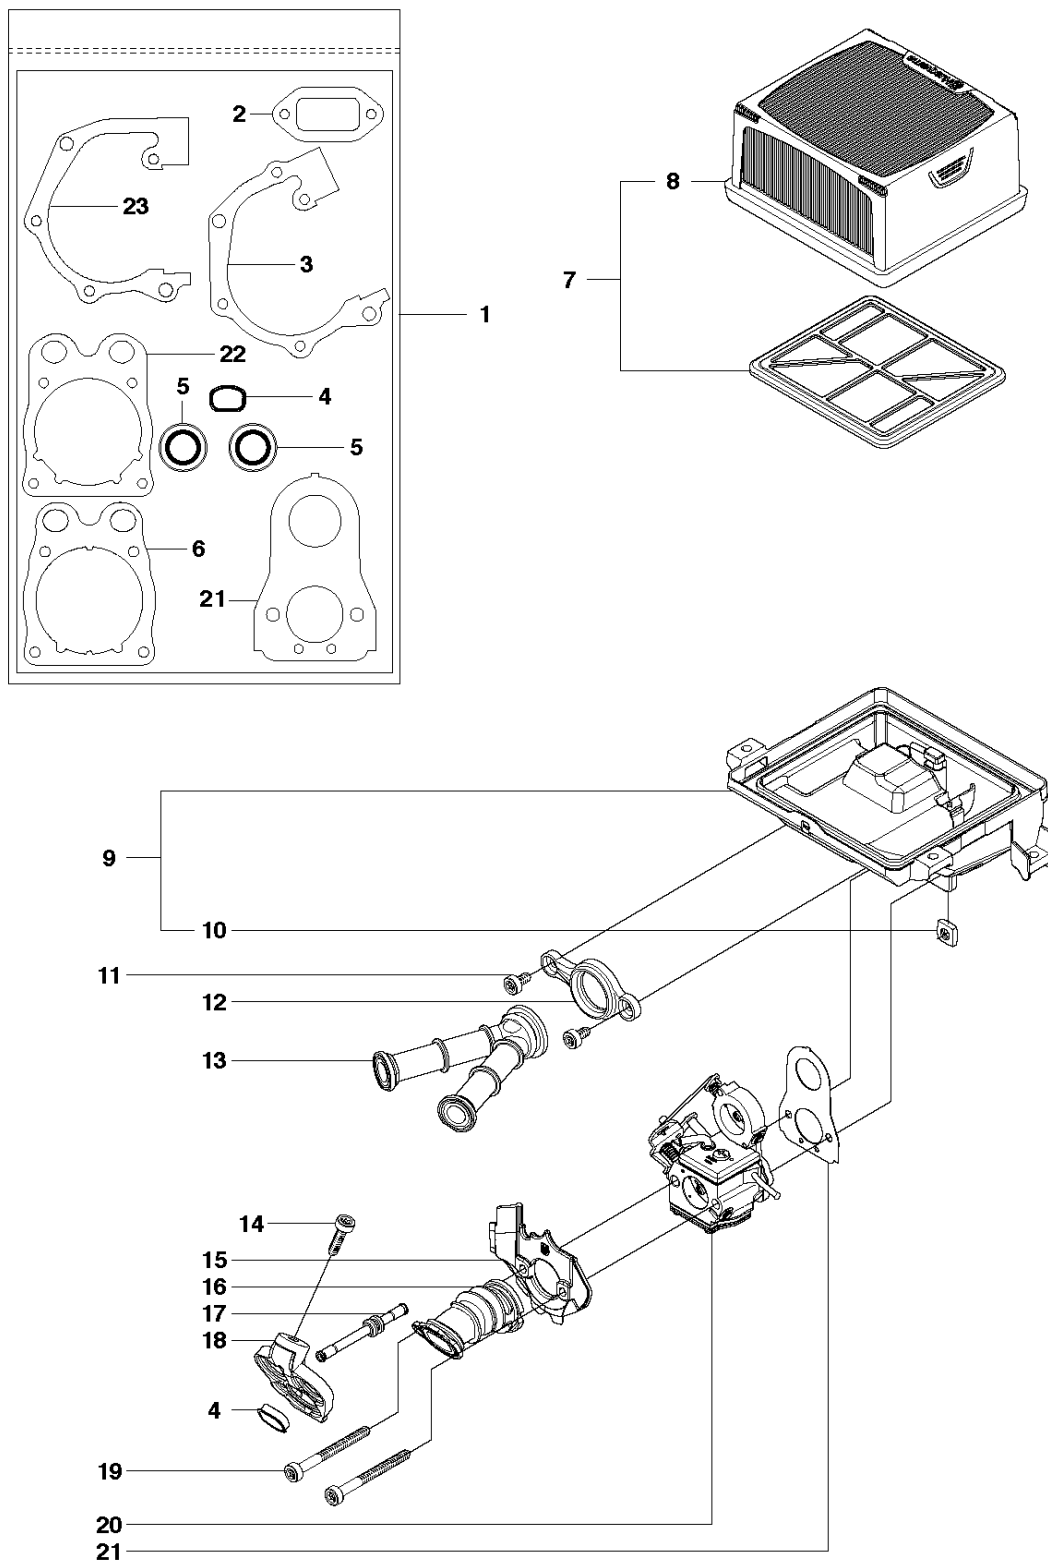

L K760 Cut-n-Break
AIR FILTER

AIR FILTER

K760 CUT-N-BREAK, 2013-06

Ref	Part No	Description	Remark	QTY KIT
1	581 35 74-01	GASKET KIT	incl. 2 - 6, 21 - 23	1
2	506 37 69-02	GASKET		1
3	506 37 70-03	GASKET		1
4	544 21 93-02	INSERT		1
5	503 26 02-04	SEALING RING	Blue	1
6	581 28 53-01	GASKET		1
7	574 36 23-01	AIR FILTER ASSY	Incl. 8	1
8	525 47 06-01	AIR FILTER ASSY		1
9	575 35 40-01	CARBURETTOR BRACKET	Incl. 10	1
10	581 77 48-01	NUT		4
11	503 21 53-10	SCREW ITXSCM		2
12	506 37 06-01	FLANGE INLET PIPE		1
13	525 73 32-01	INLET PIPE		1
14	503 21 53-20	SCREW ITXSCM		1
15	576 89 01-01	HEAT SHIELD		1
16	525 73 31-01	INLET PIPE		1
17	578 76 07-01	IMPULSE HOSE		1
18	574 23 18-01	PLATE		1
19	503 21 53-56	SCREW ITXSCM		2
20	578 24 34-01	CARBURETTOR	Zama C3-EL53	1
21	506 37 68-04	GASKET		1
22	506 37 67-01	CYLINDER		1
23	506 37 70-02	GASKET		1