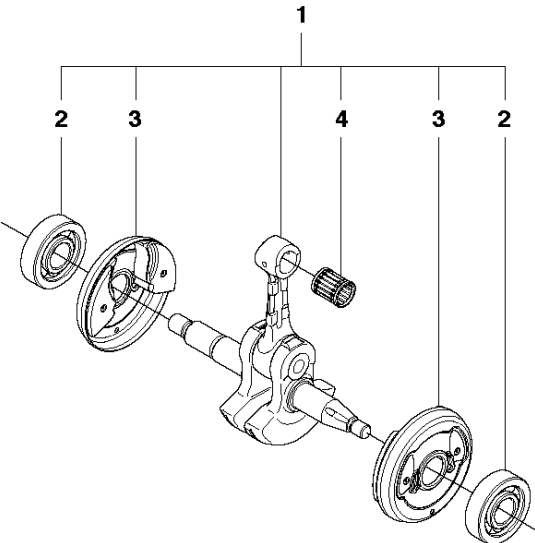

E K760 Cut-n-Break
CRANKSHAFT

CRANKSHAFT

K760 CUT-N-BREAK, 2013-06

Ref	Part No	Description	Remark	QTY KIT
1	502 29 50-02	CRANKSHAFT ASSY	Incl. 2 - 4	1
2	738 22 02-25	BALL BEARING		2
3	537 20 33-01	CUP		2
4	503 25 56-01	NEEDLE BEARING		1