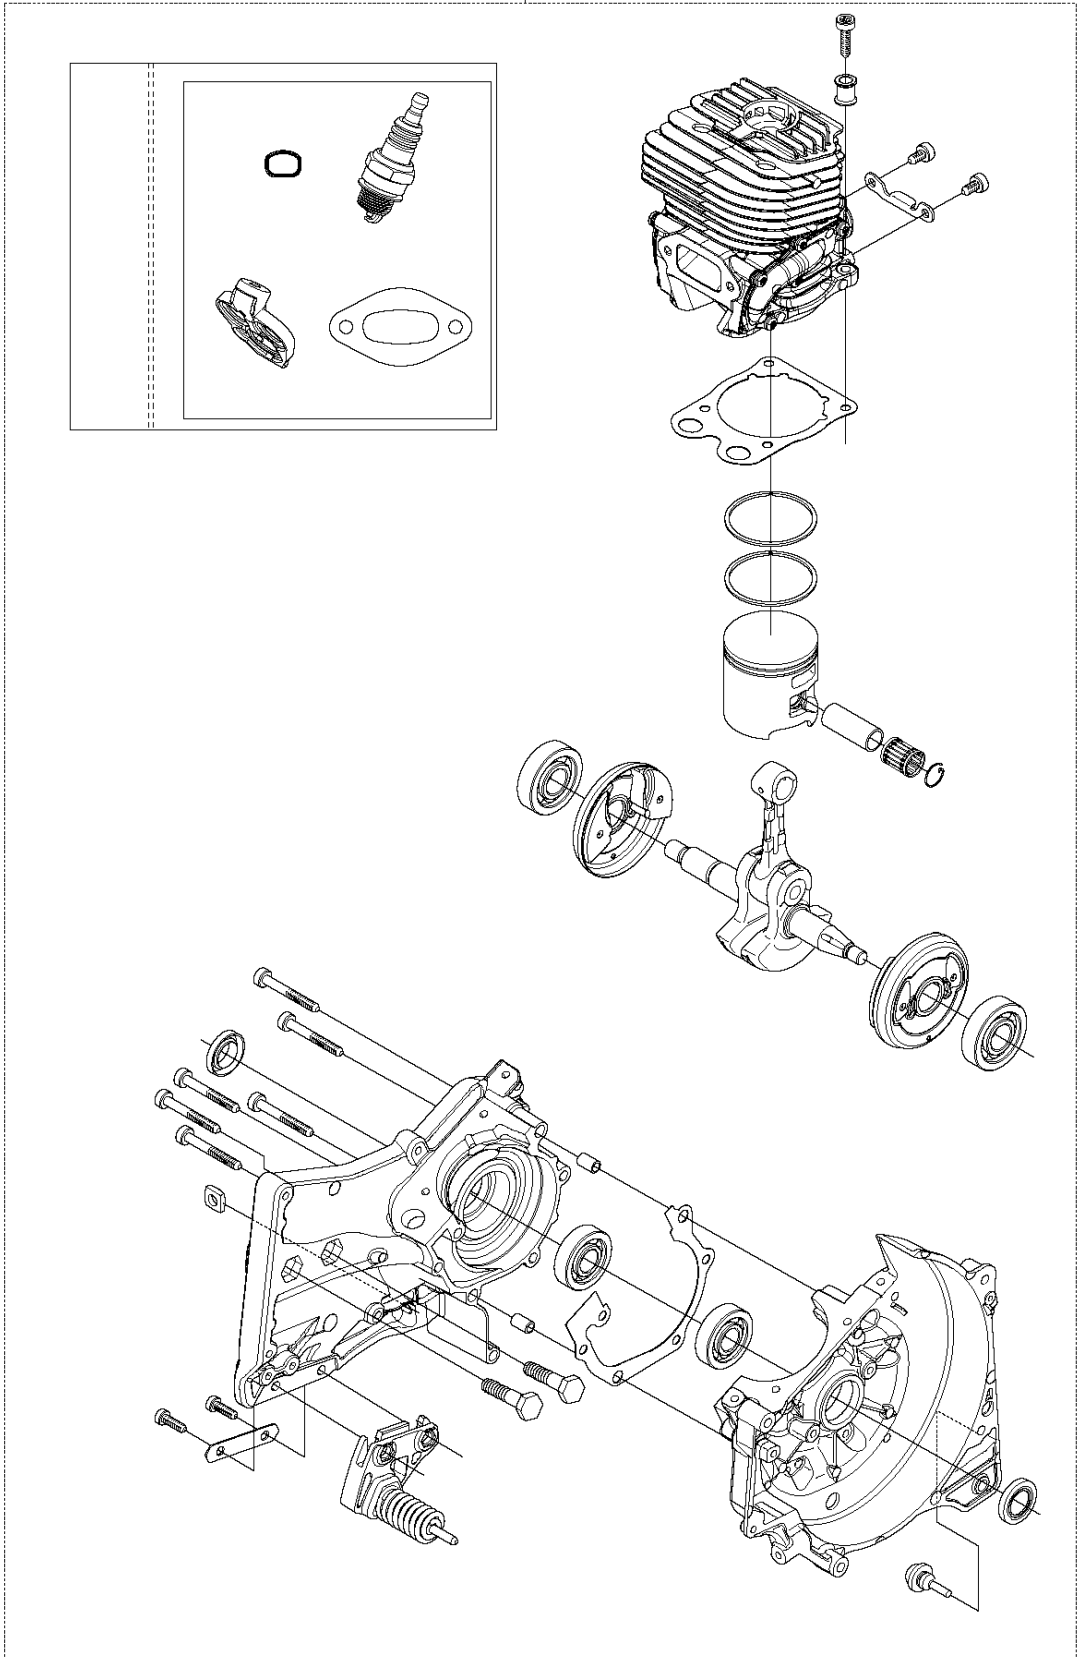

ACCESSORIES

K760 CUT-N-BREAK, 2013-06

Ref	Part No	Description	Remark	QTY KIT
1	544 17 80-02	TOOL		1
2	506 38 26-01	TOOL		1
3	544 17 81-01	PULLER		1
4	581 35 74-01	GASKET KIT		1
5	544 21 93-02	INSERT		1
6	503 26 02-04	SEALING RING		2
7	581 28 53-01	GASKET		1
8	506 37 68-03	GASKET		1
9	506 37 67-01	CYLINDER		1
10	506 37 70-03	GASKET		1
11	506 37 70-02	GASKET		1
12	506 37 69-02	GASKET		1

Q K760 Cut-n-Break
LONGBLOCK

1