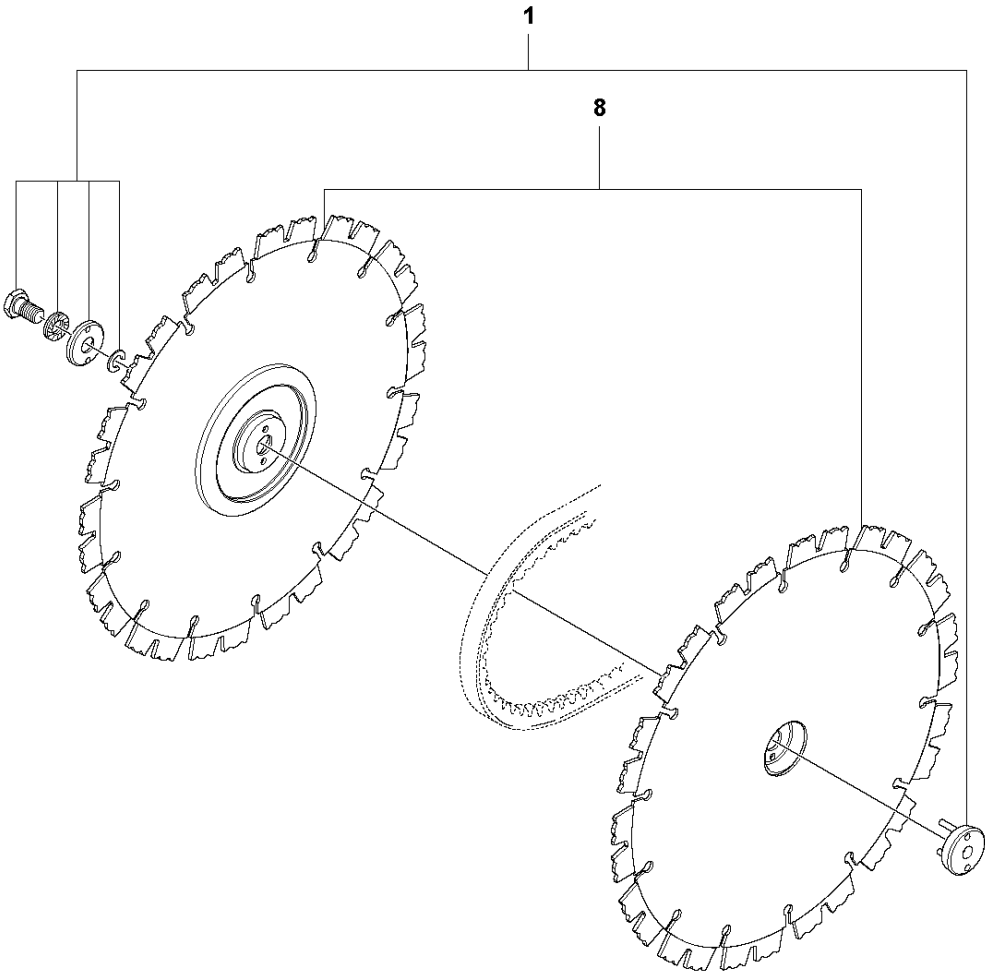

SPARE PARTS LIST

POWER CUTTERS

K760 CUT-N-BREAK, 2013-06

CUTTER ARM

K760 CUT-N-BREAK, 2013-06

Ref	Part No	Description	Remark	QTY KIT
1	575 27 99-01	CUTTER ARM	Incl. 2, 9 - 16, 21 - 28	1
2	544 10 50-04	HOSE	Incl. 3 - 8	1
3	504 87 52-01	SEALING		1
4	544 04 17-01	HOSE		1
5	506 40 57-02	GROMMET		1
6	506 35 27-02	PROTECTIVE SPRING		1
7	506 09 56-05	HOSE CLAMP		1
8	506 40 98-02	NIPPLE		1
9	506 40 55-02	BELT GUARD		1
10	503 26 30-08	O-RING		4
11	506 40 64-03	BLADE GUARD		1
12	506 40 61-01	SPRING		1
13	525 56 45-01	BELT COVER		1
14	503 21 53-10	SCREW ITXSCM		6
15	506 40 56-01	DEFLECTION LIMITER		1
16	544 10 37-03	BAR	Incl. 17 - 20	1
17	506 40 28-02	BEARING CAGE		1
18	544 10 59-01	BEARING		1
19	506 40 29-02	BUSHING		1
20	574 44 76-01	BAR PLATE		1
21	506 37 27-02	BELT		1
22	506 40 65-02	BLADE GUARD		1
23	506 40 61-02	SPRING		1
24	506 40 46-02	WEAR PROTECTION		1
25	503 21 28-10	SCREW CCRPANT		1
26	506 40 51-01	STOP		1
27	724 12 84-01	SCREW CRPANM		1
28	506 40 56-02	DEFLECTION LIMITER		1
29	544 37 44-02	LABEL		1
30	544 10 57-03	BEARING CAGE	Incl. 17-18	1

B K760 Cut-n-Break
CUTTING BLADE

CUTTING BLADE

K760 CUT-N-BREAK, 2013-06

Ref	Part No	Description	Remark	QTY KIT
1	501 00 88-08	SCREW KIT		1
8	574 83 62-01	DIAMOND BLADE	EL10 CnB Soft	1
8	574 83 62-02	DIAMOND BLADE	EL35 CnB Medium	1
8	574 83 62-03	DIAMOND BLADE	EL70 CnB Hard	1