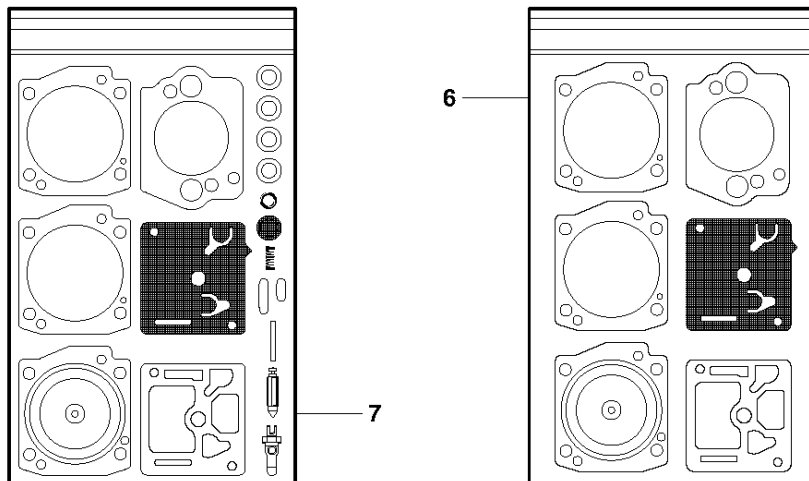

M K760 Cut-n-Break
CARBURETTOR

CARBURETOR

K760 CUT-N-BREAK, 2013-06

Ref	Part No	Description	Remark	QTY KIT
5	578 24 34-01	CARBURETTOR	Zama C3-EL53	1
1	593 31 00-01	CHOKE SHAFT		1
2	506 39 65-01	ROD		1
3	593 33 29-01	VALVE KIT		1
4	506 39 75-01	SPRING		1
6	506 40 99-02	GASKET KIT		1
7	506 41 00-04	GASKET KIT		1
8	544 83 65-01	SPRING		1
9	593 30 99-01	THROTTLE SHAFT		1