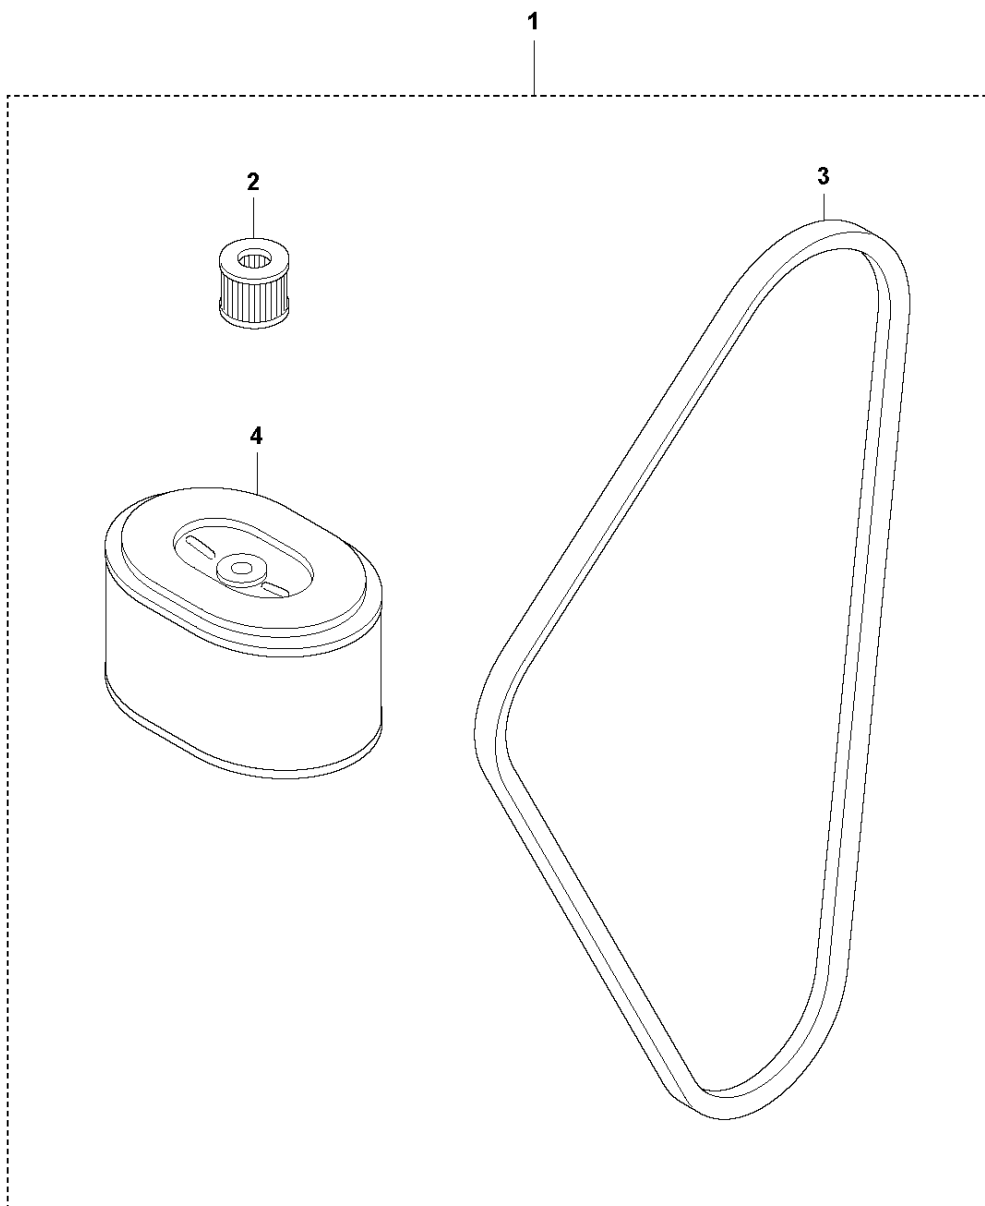

W LG 400
12 MONTHS / 500 HOURS SERVICE KIT - HONDA

12 MONTHS / 500 HOURS SERVICE KIT - HONDA LG 400, 967855401, 967855402, 967896401,
967896403, 2019-08

Ref	Part No	Description	Remark	QTY KIT	
1	595 38 42-01	SERVICE KIT		1	
2	594 44 55-01	AIR FILTER		1	1
3	594 65 13-01	V-BELT		2	1
4	594 19 81-01	AIR FILTER		1	1