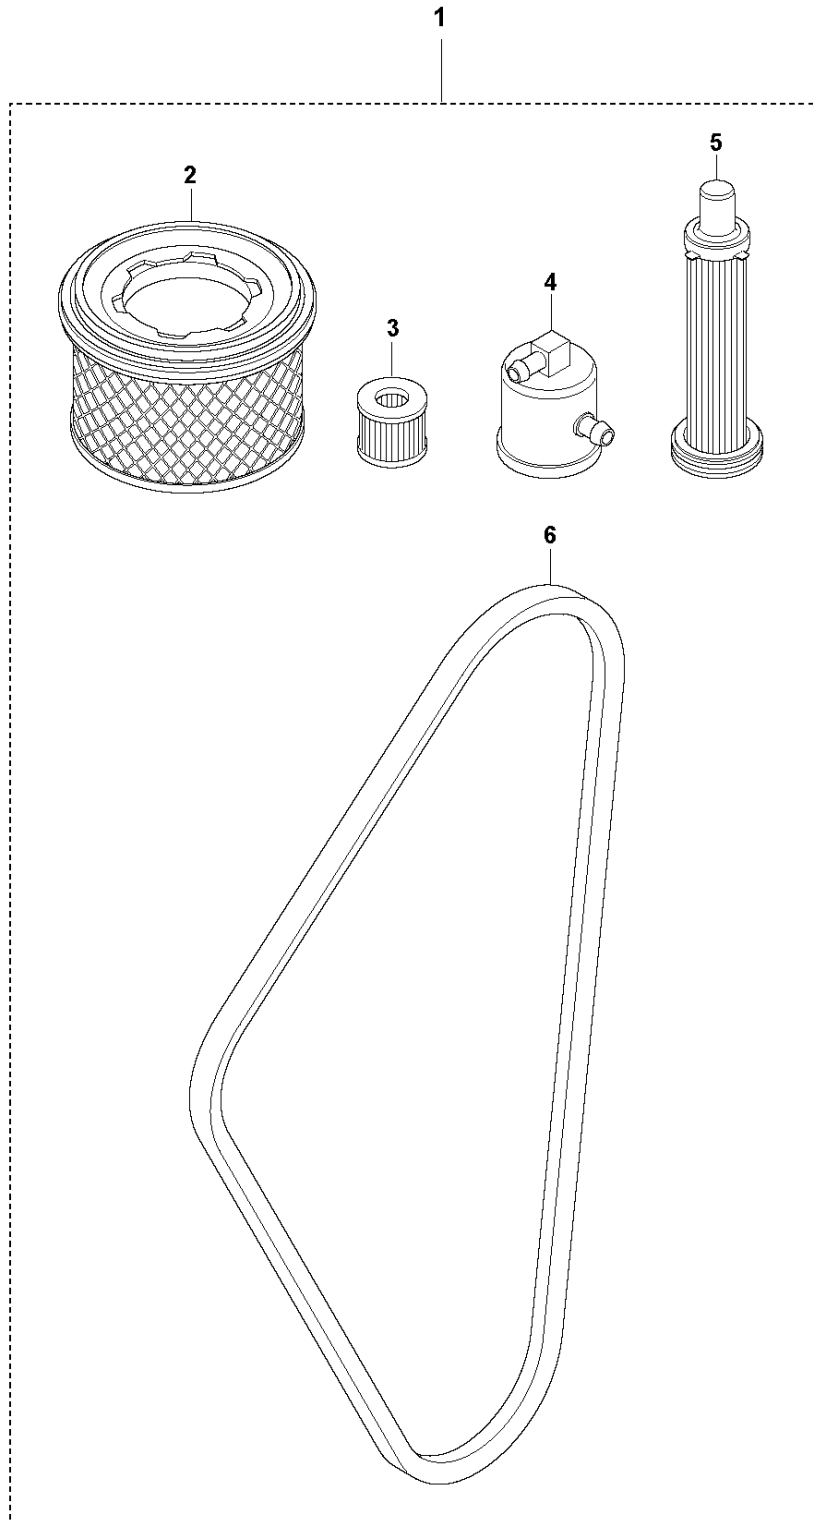

Y LG 400
12 MONTHS / 500 HOURS SERVICE KIT - LOMBARDINI

12 MONTHS / 500 HOURS SERVICE KIT - LOMBARDINI
967896401, 967896403, 2019-08

LG 400, 967855401, 967855402,

Ref	Part No	Description	Remark	QTY KIT	
1	594 21 53-01	SERVICE KIT	12 months	1	
3	594 44 55-01	AIR FILTER		1	1
2	594 19 74-01	AIR FILTER		1	1
4	594 19 73-01	FUEL FILTER		1	1
5	594 19 75-01	OIL FILTER	Internal	1	1
6	594 33 29-01	BELT		2	1