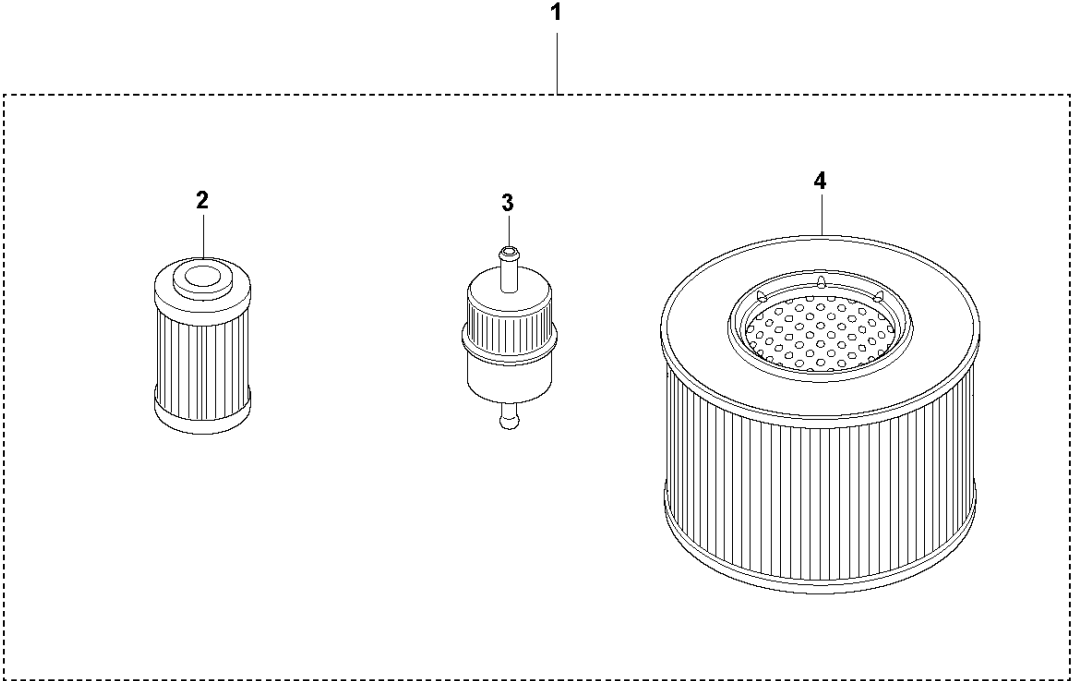

P LH 700
6 MONTHS / 250 HOURS SERVICE KIT

6 MONTHS / 250 HOURS SERVICE KIT - HATZ
967897204, 967897205, 967897206, 2019-08

LH 700, 967897201, 967897202, 967897203,

Ref	Part No	Description	Remark	QTY KIT	
1	594 21 50-01	SERVICE KIT		1	
2	594 30 24-01	OIL FILTER		1	1
3	594 57 99-01	FUEL FILTER		1	1
4	594 30 54-01	AIR FILTER		1	1