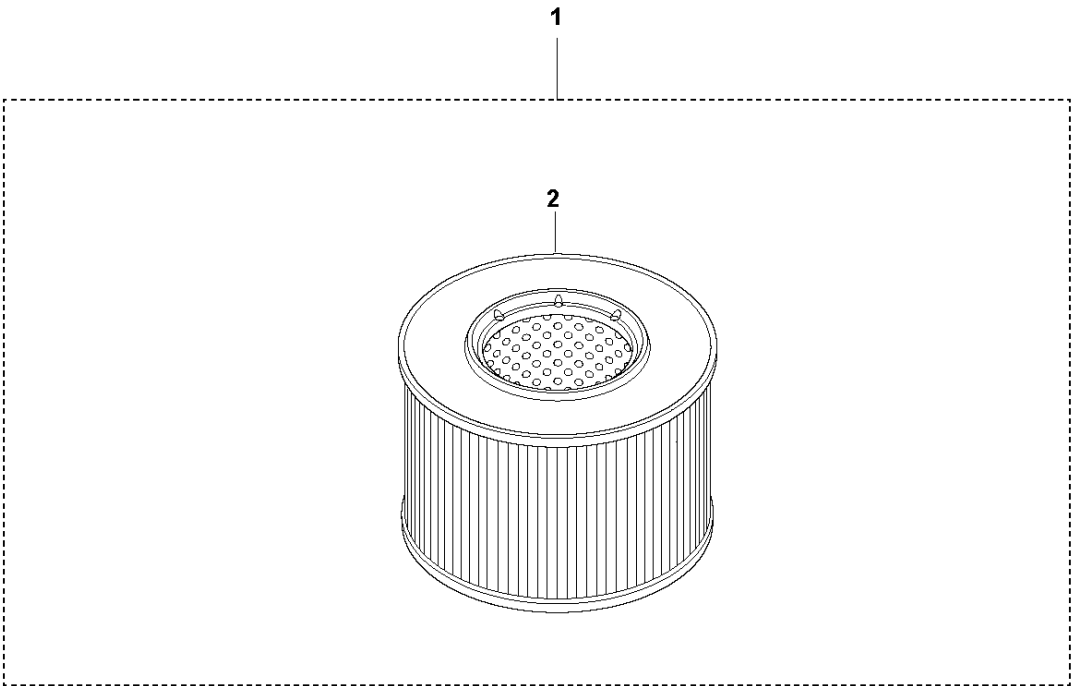

Q LH 700
6 MONTHS / 100 HOURS SERVICE KIT

6 MONTHS / 100 HOURS SERVICE KIT - HATZ
967897204, 967897205, 967897206, 2019-08

LH 700, 967897201, 967897202, 967897203,

Ref	Part No	Description	Remark	QTY	KIT
1	595 38 43-01	AIR FILTER		1	
2	594 30 54-01	AIR FILTER		1	1