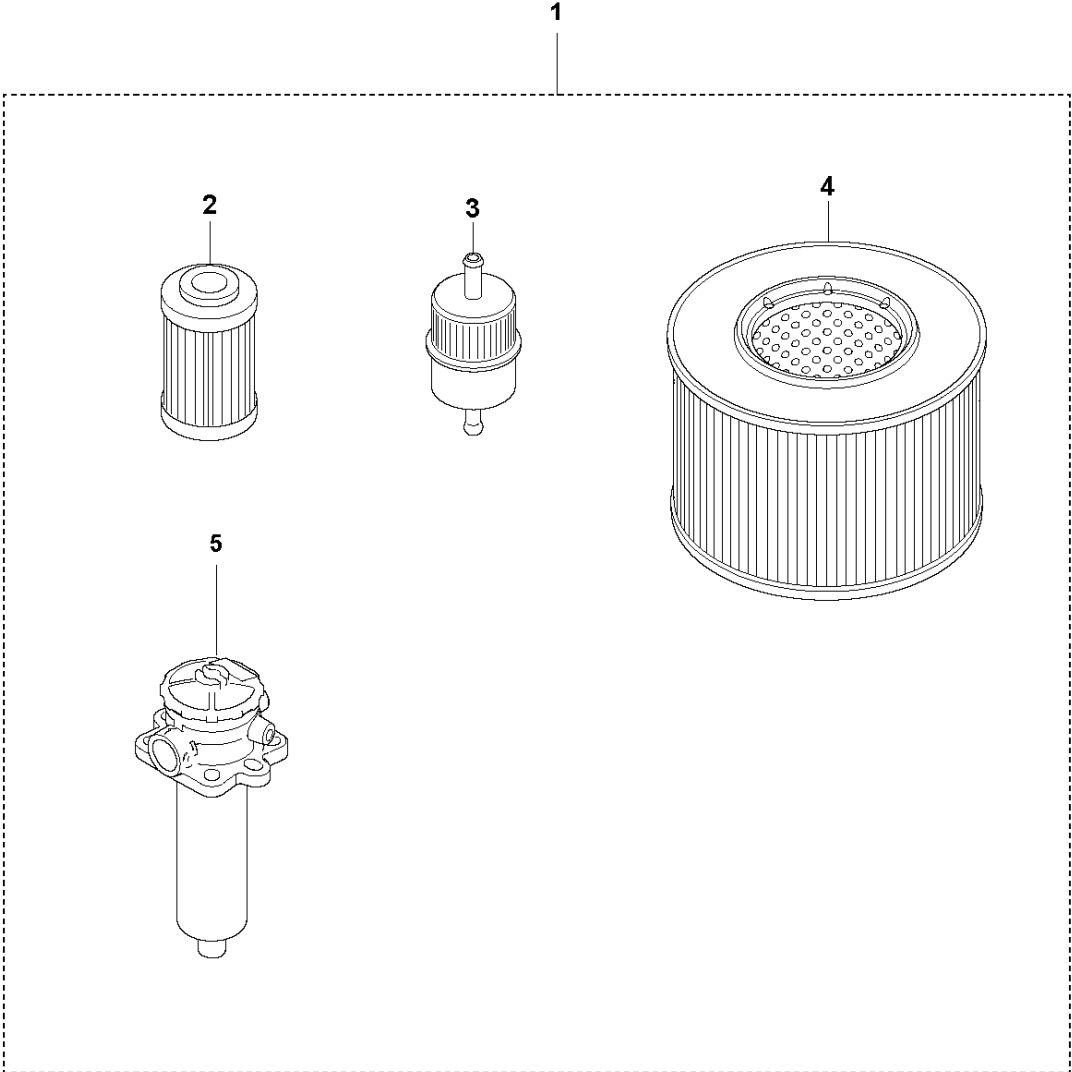

O LH 700
12 MONTHS / 500 HOURS SERVICE KIT

12 MONTHS / 500 HOURS SERVICE KIT - HATZ
967897204, 967897205, 967897206, 2019-08

LH 700, 967897201, 967897202, 967897203,

Ref	Part No	Description	Remark	QTY KIT	
1	595 38 41-01	SERVICE KIT		1	
2	594 30 24-01	OIL FILTER		1	1
3	594 57 99-01	FUEL FILTER		1	1
4	594 30 54-01	AIR FILTER		1	1
5	594 44 53-01	FILTER		1	1