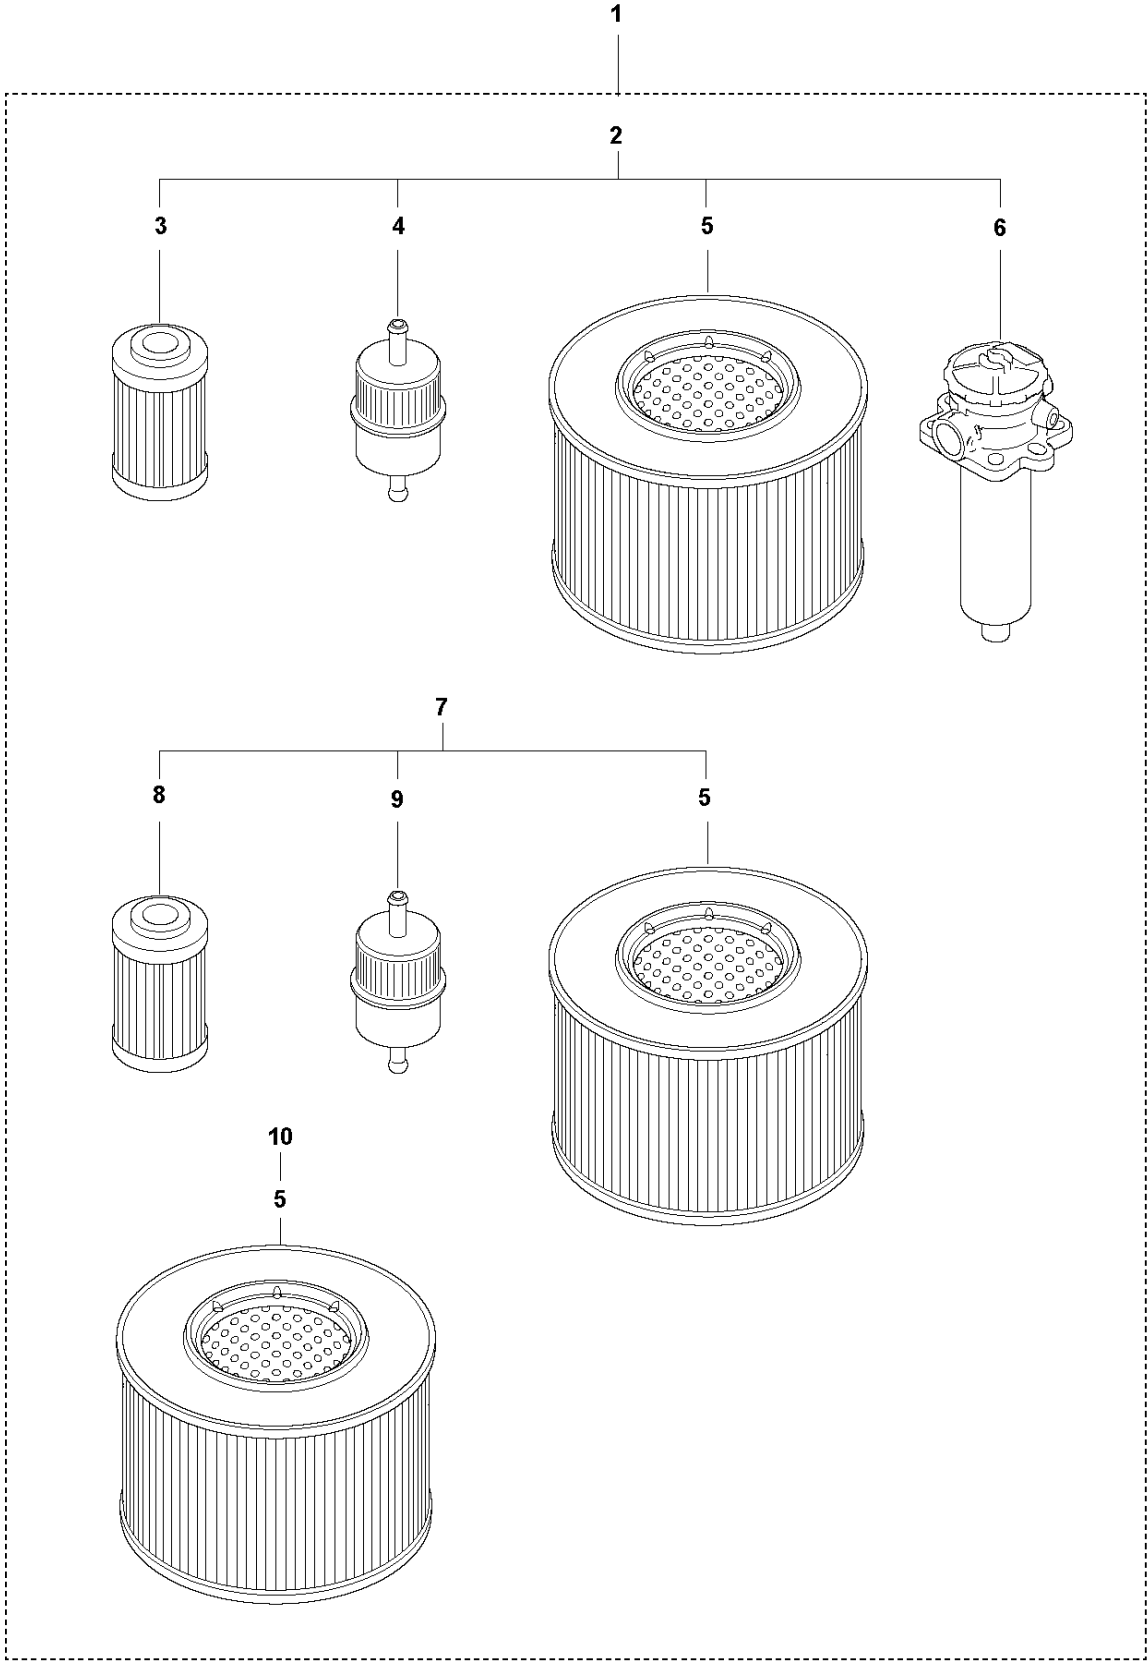

N LH 700
START UP KIT - HATZ

START UP KIT - HATZ
967897206, 2019-08

LH 700, 967897201, 967897202, 967897203, 967897204, 967897205,

Ref	Part No	Description	Remark	QTY	KIT
1	594 76 18-01	SERVICE KIT		1	
2	594 21 76-01	SERVICE KIT		1	1, 2
3	594 30 24-01	OIL FILTER		1	1, 2
4	594 57 99-01	FUEL FILTER		1	1, 2
5	594 30 54-01	AIR FILTER		1	1, 2, 7, 10
6	594 44 52-01	FILTER		1	1, 2
7	594 21 50-01	SERVICE KIT		1	1
8	594 30 24-01	OIL FILTER		1	1, 7
9	594 57 99-01	FUEL FILTER		1	1, 7
10	595 38 43-01	AIR FILTER		1	1