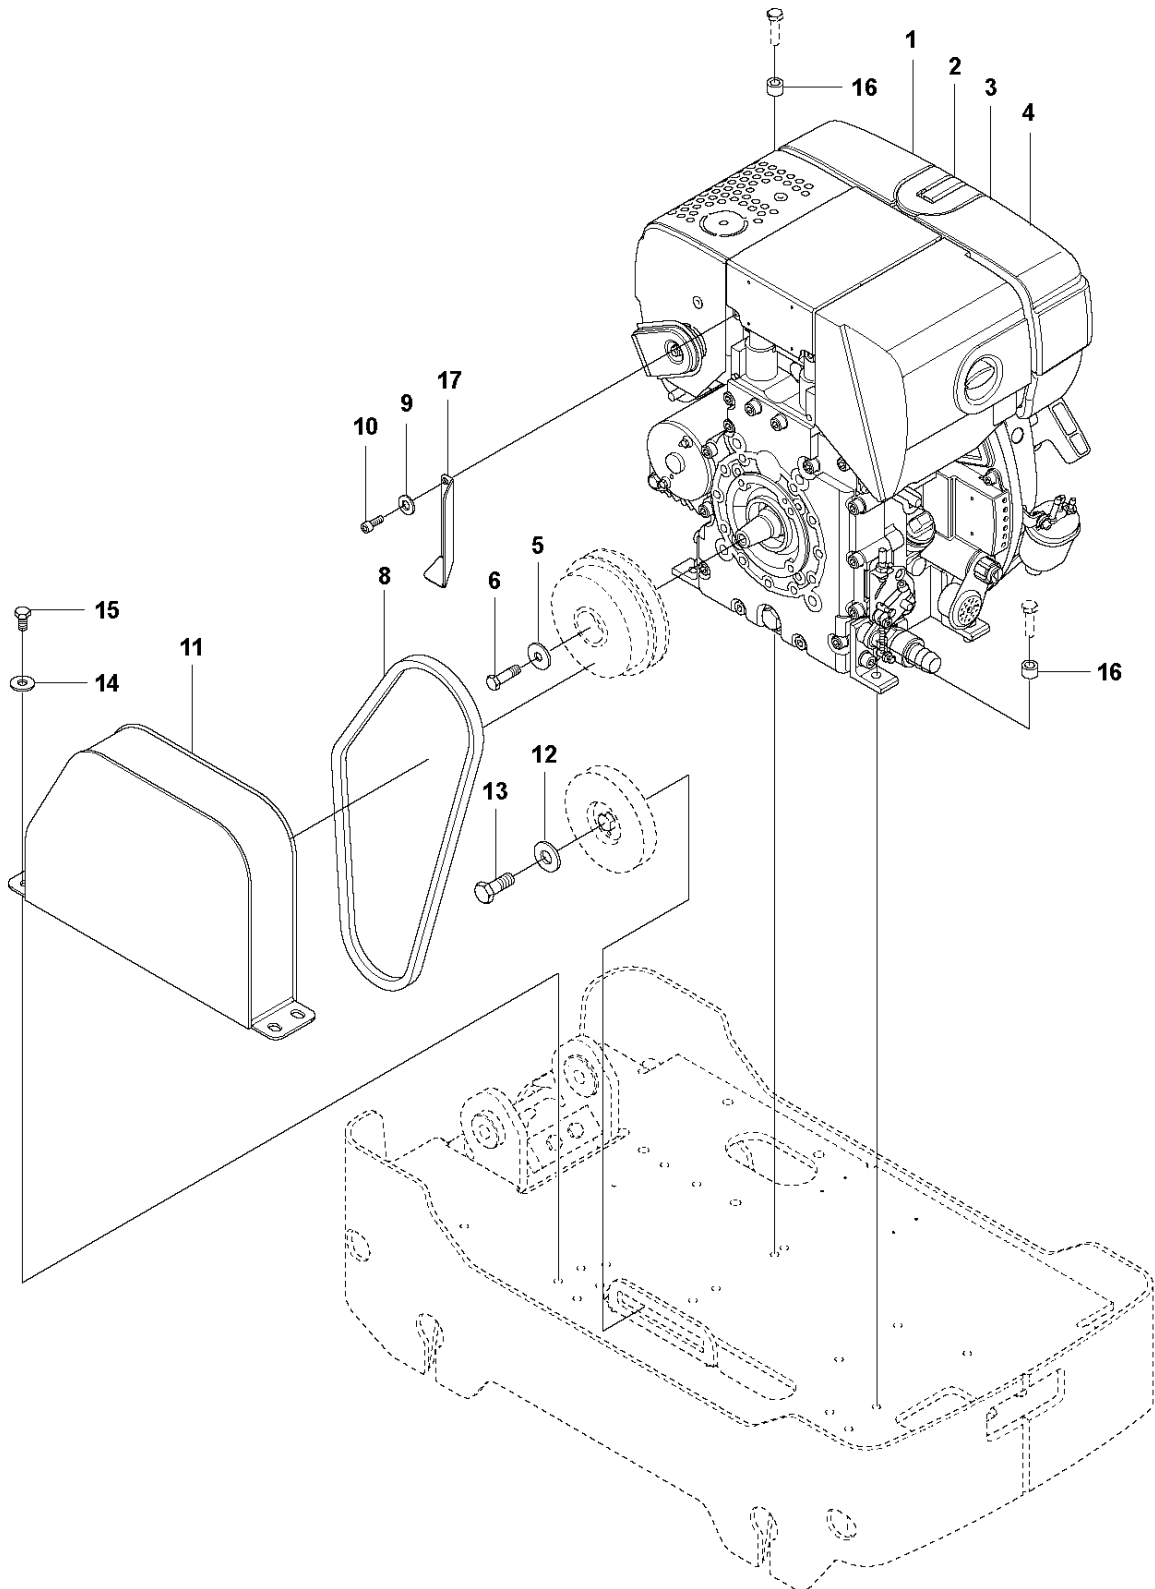

AB LG 204
ENGINE INSTALLATION - HATZ

ENGINE INSTALLATION - HATZ

LG 204, 967855202, 967855206, 967855205, 967855207,

967855204, 967855203, 967855208, 967855201, 967855209, 2019-04

Ref	Part No	Description	Remark	QTY KIT
1	594 47 96-01	ENGINE	Hatz 1B20, manual start	1
2	595 17 65-01	ENGINE	Hatz 1B20 electric start	1
3	595 36 53-01	ENGINE	Hatz 1B20, manual start EPA version, for US and Canada market	1
4	595 36 54-01	ENGINE	Hatz 1B20, electric start EPA version, for US and Canada market	1
5	595 11 29-01	WASHER	8.4x26x4 mm 300 HV	1
6	595 34 43-01	SCREW		1
8	594 33 27-01	BELT	Hatz 1B20, electric start	1
9	595 03 65-01	WASHER		2
10	595 03 42-01	SCREW		2
11	595 27 90-01	BELT GUARD		1
12	595 11 28-01	WASHER		1
13	594 11 90-01	BOLT		1
14	594 12 34-01	WASHER	M08 8,4x22x3,0 300 HV	4
15	595 11 01-01	SCREW	m8 x 16	4
16	594 18 15-01	SPACER		4
17	594 82 78-01	DEFLECTOR		1