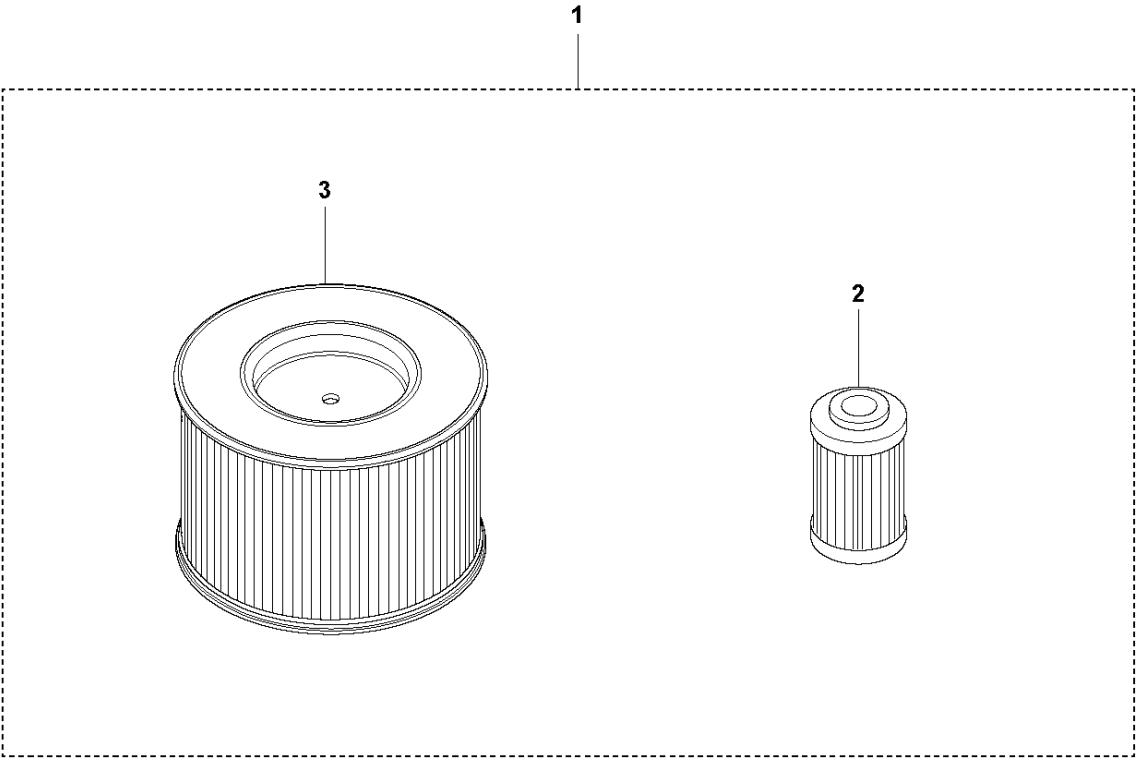

C LG 204
6 MONTHS / EVERY 250 HOURS KIT - HATZ

6 MONTHS / 250 HOURS SERVICE KIT - HATZ   LG 204, 967855202, 967855206, 967855205,
967855207, 967855204, 967855203, 967855208, 967855201, 967855209, 2019-04

Ref	Part No	Description	Remark	QTY	KIT
1	594 21 46-01	SERVICE KIT		1	
2	595 37 74-01	FUEL FILTER		1	1
3	595 37 73-01	FILTER		1	1