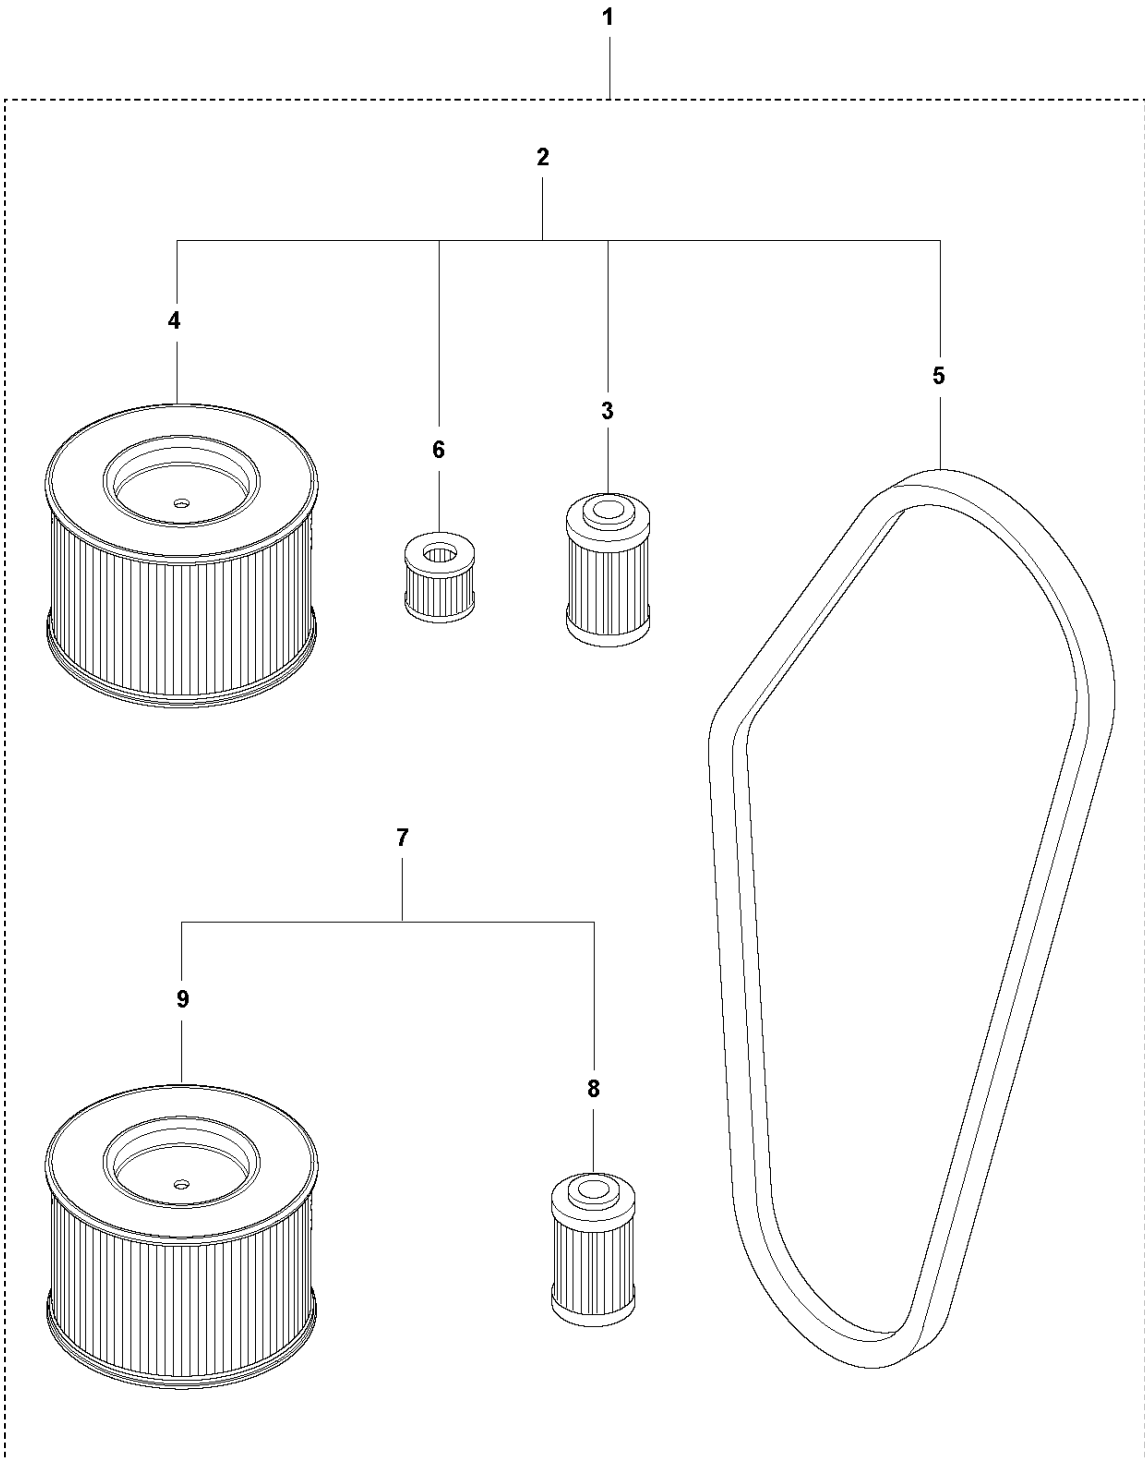

A LG 204
START UP KIT - HATZ

START UP KIT - HATZ LG 204, 967855202, 967855206, 967855205, 967855207, 967855204,
967855203, 967855208, 967855201, 967855209, 2019-04

Ref	Part No	Description	Remark	QTY	KIT
1	594 21 86-01	SERVICE KIT		1	
2	594 21 87-01	SERVICE KIT		1	1
3	595 37 74-01	FUEL FILTER		1	1, 2
4	595 37 73-01	FILTER		1	1, 2
5	594 33 27-01	BELT		1	1, 2
6	594 44 55-01	AIR FILTER		1	1, 2
7	594 21 46-01	SERVICE KIT		1	1
8	595 37 74-01	FUEL FILTER		1	1, 7
9	595 37 73-01	FILTER		1	1, 7