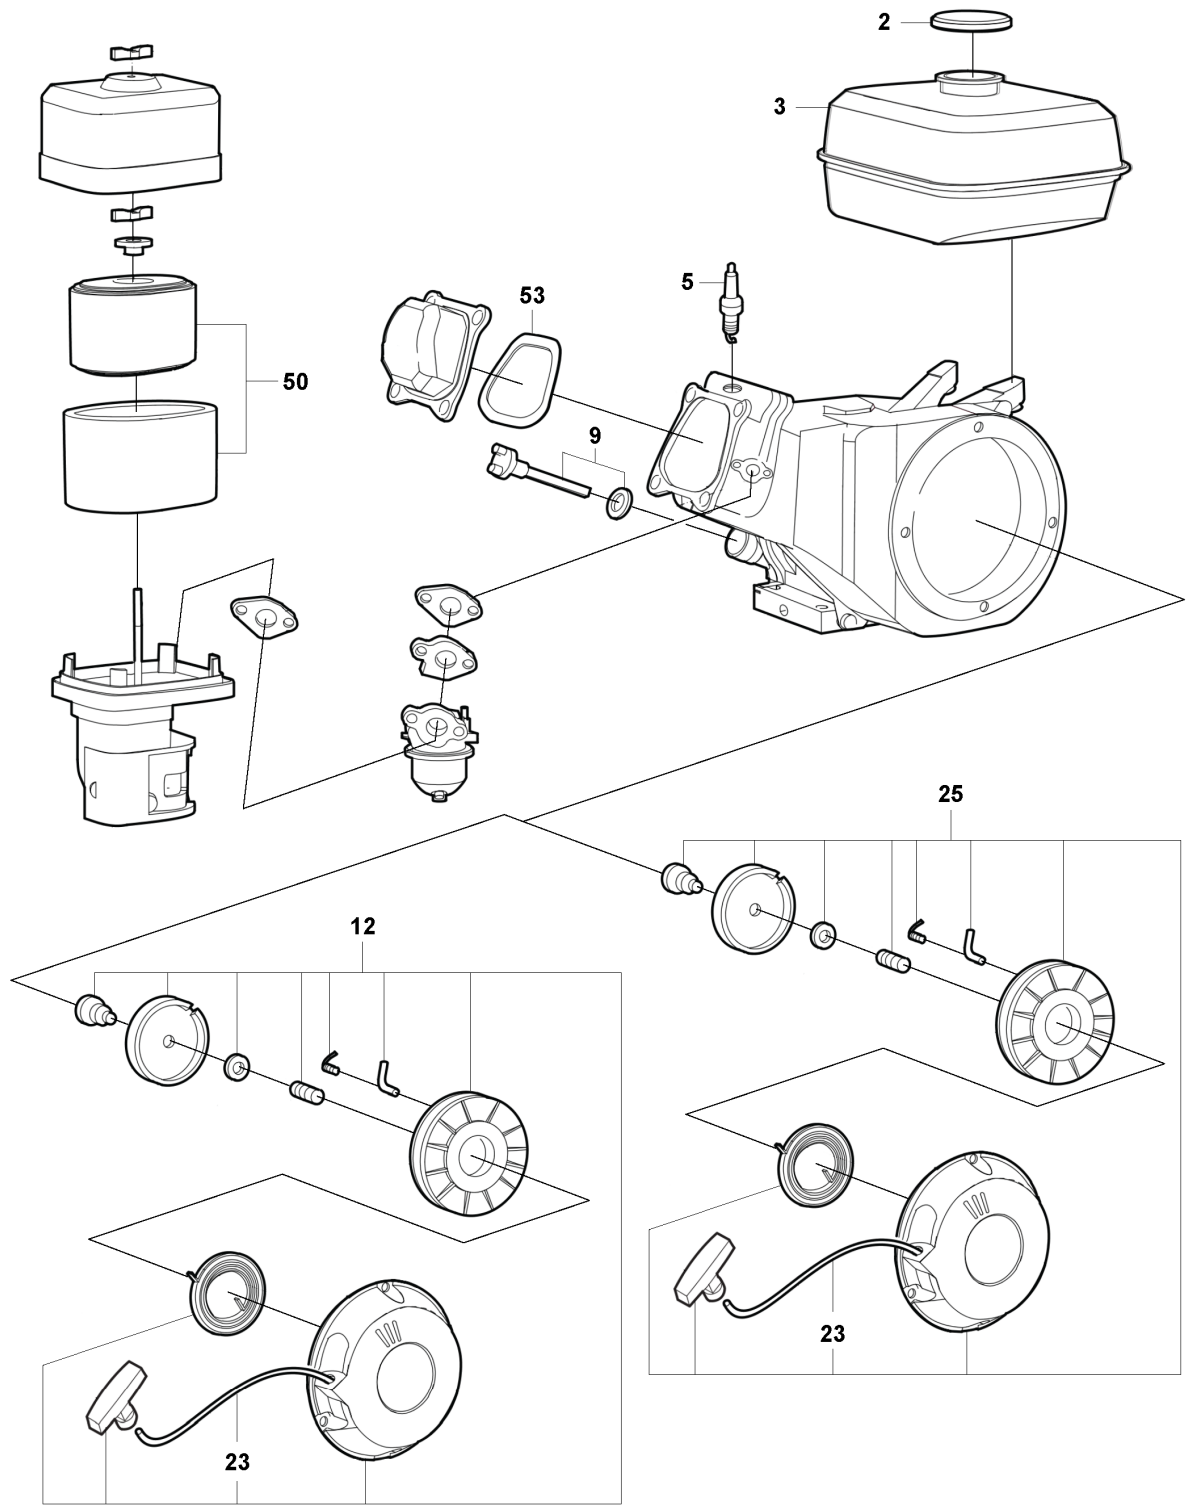

Z LG 204
ENGINE - HONDA GX 200 UT SM-12 OH

ENGINE - HONDALG 204, 967855202, 967855206, 967855205, 967855207, 967855204, 967855203, 967855208, 967855201, 967855209, 2019-04

Ref	Part No	Description	Remark	QTY	KIT
2	594 60 91-01	CAP		1	
3	594 20 45-01	FUEL TANK		1	
5	595 05 13-01	SPARK PLUG		1	
9	594 20 38-01	OIL	DIPSTICK	1	
12	594 60 27-01	STARTER	Painted red, Handle valid up to engine serial number 1517328 grip starter, from engine serial number 1517329	1	
23	595 04 91-01	ROPE		1	12, 25
25	594 20 56-01	STARTER	Painted black, grip valid up to engine serial number 1517328 handle from engine serial number 1517329	1	
50	594 58 23-01	AIR FILTER		1	
53	595 04 88-01	GASKET		1