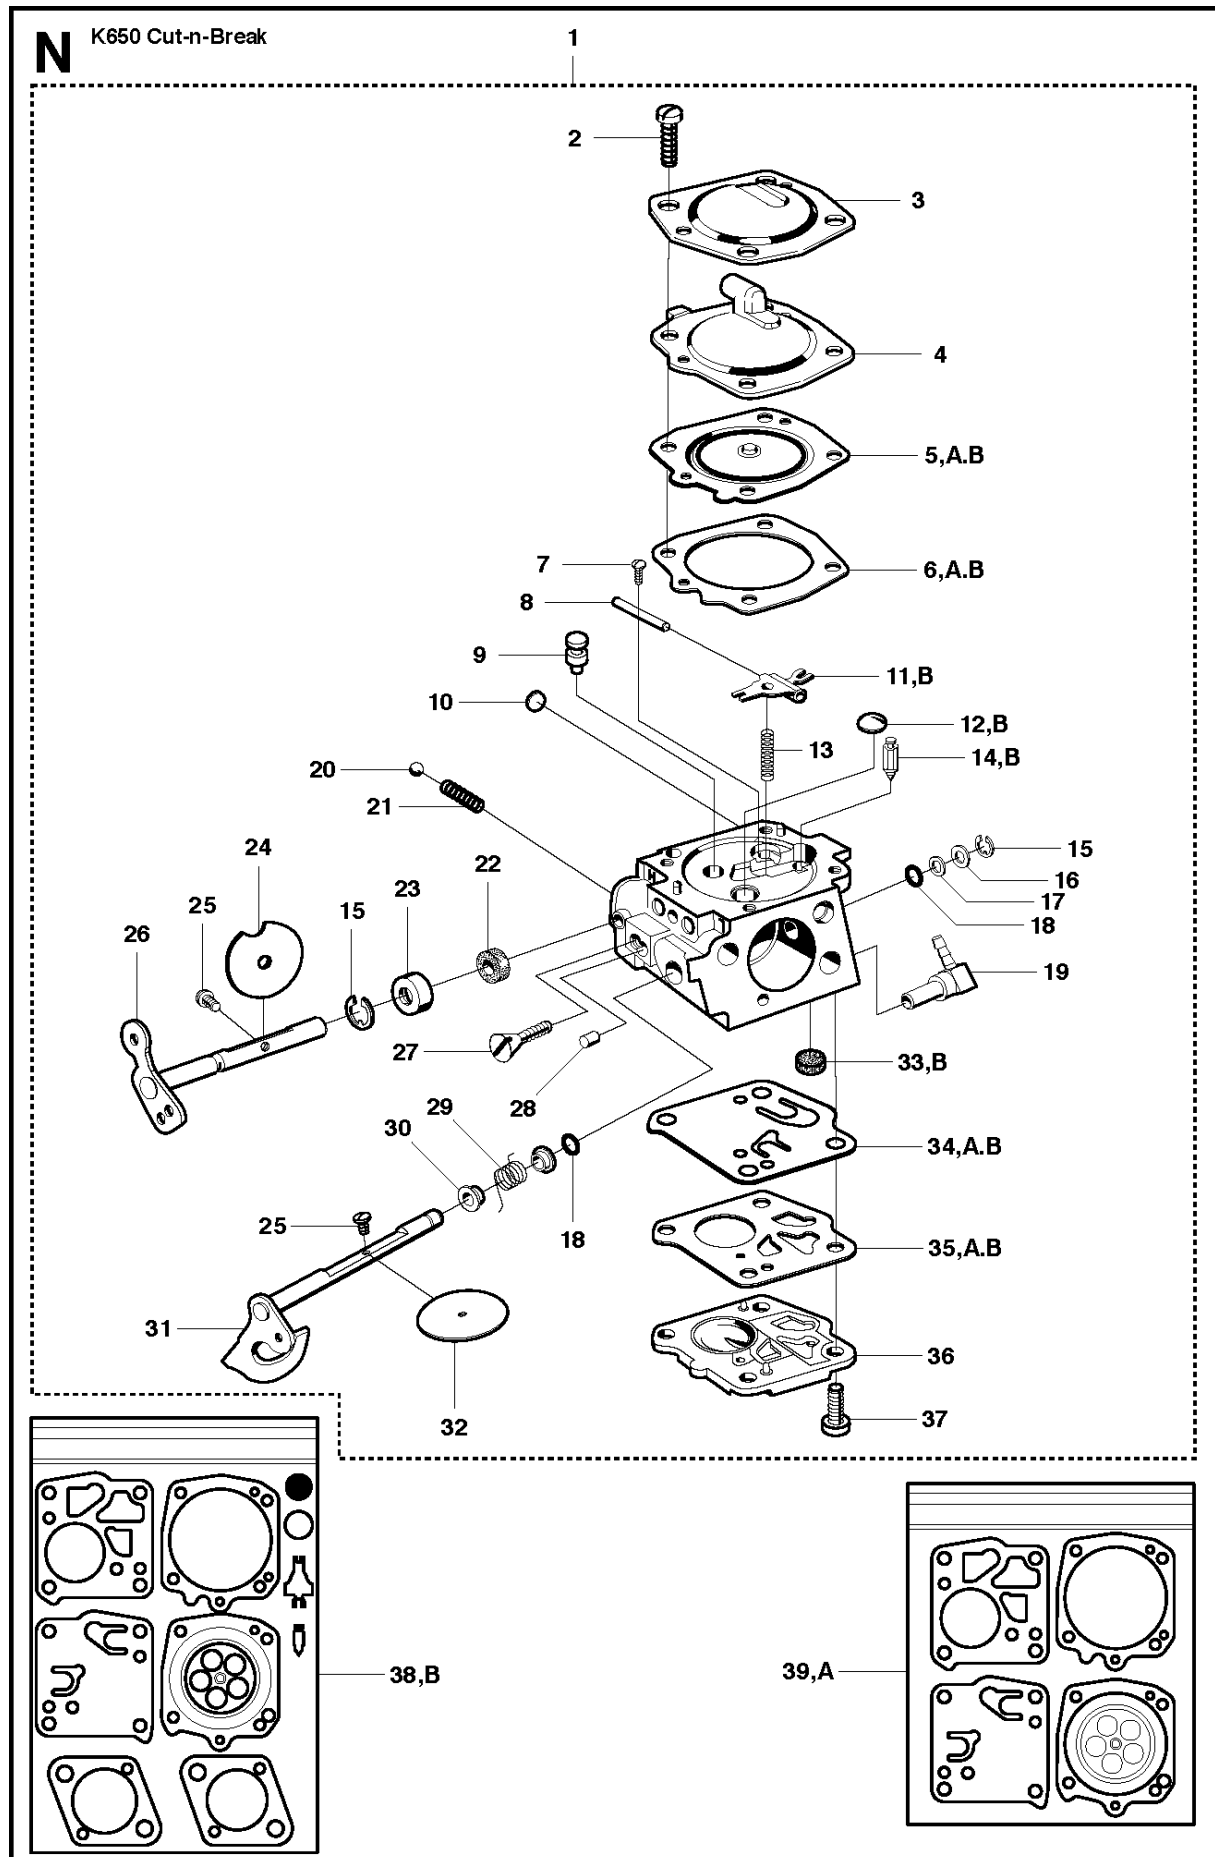

SPARE PARTS LIST

POWER CUTTERS

K650 Cut-n-Break, 2007-10

CUTTER ARM

K650 Cut-n-Break, 2007-10

Ref	Part No	Description	Remark	QTY KIT
1	544 10 52-04	CUTTER ARM	Incl. 2, 9 - 16, 23 - 31	1
2	544 10 50-04	HOSE	Incl. 3 - 7	1
3	506 40 58-01	NIPPLE		1
4	544 04 17-02	HOSE		1
5	506 40 57-02	GROMMET		1
6	506 35 27-02	PROTECTIVE SPRING		1
7	506 09 56-05	HOSE CLAMP		1
8	506 40 98-02	NIPPLE		1
9	506 40 55-02	BELT GUARD		1
10	503 26 30-08	O-RING		2
11	506 40 64-02	BLADE GUARD		1
12	506 40 61-01	SPRING		1
13	506 40 50-02	BELT GUARD		1
14	503 20 00-02	SCREW EHHFM		6
15	506 40 56-01	DEFLECTION LIMITER		1
16	544 10 37-03	BAR	Incl. 20, 22	1
17	544 10 57-03	BEARING CAGE	Incl. 18, 19	1
18	506 40 28-02	BEARING CAGE		1
19	544 10 59-01	BEARING		1
20	504 14 25-01	KIT	Incl. 17, 21	1
21	506 40 29-02	BUSHING		1
22	506 40 53-01	BAR		1
23	506 37 27-21	BELT		1
24	506 40 65-02	BLADE GUARD		1
25	506 40 61-02	SPRING		1
26	506 40 59-01	SEALING		1
27	506 40 46-02	WEAR PROTECTION		1
28	503 21 28-10	SCREW CCRPANT		1
29	506 40 51-01	STOP		2
30	724 12 84-01	SCREW CRPANM		2
31	506 40 56-02	DEFLECTION LIMITER		1
32	544 37 44-02	LABEL		1

M K650 Cut-n-Break

12

CARBURETOR

K650 Cut-n-Break, 2007-10

Ref	Part No	Description	Remark	QTY KIT
1	506 32 15-03	CARBURETTOR	Incl. 2, 5, 6	1
2	506 31 88-01	INLET BEND	Incl. 3, 4	1
3	506 26 85-01	SEALING		1
4	740 42 01-00	O-RING		1
5	506 09 64-01	GASKET	Gasket Kit 12	1
6	503 28 04-18	CARBURETTOR	Tillotson HS 175N	1
7	506 32 03-01	GASKET	Gasket Kit 12	1
8	505 27 90-60	FLANGE		1
9	506 32 02-01	GASKET	Gasket Kit 12	1
10	503 23 00-42	WASHER		2
11	503 20 21-75	SCREW IHSCM		2
12	544 38 42-02	GASKET KIT		1
13	503 26 02-04	SEALING RING		2
14	503 44 31-01	GASKET		1
15	506 34 06-01	GASKET		1
16	503 49 10-01	GASKET		1