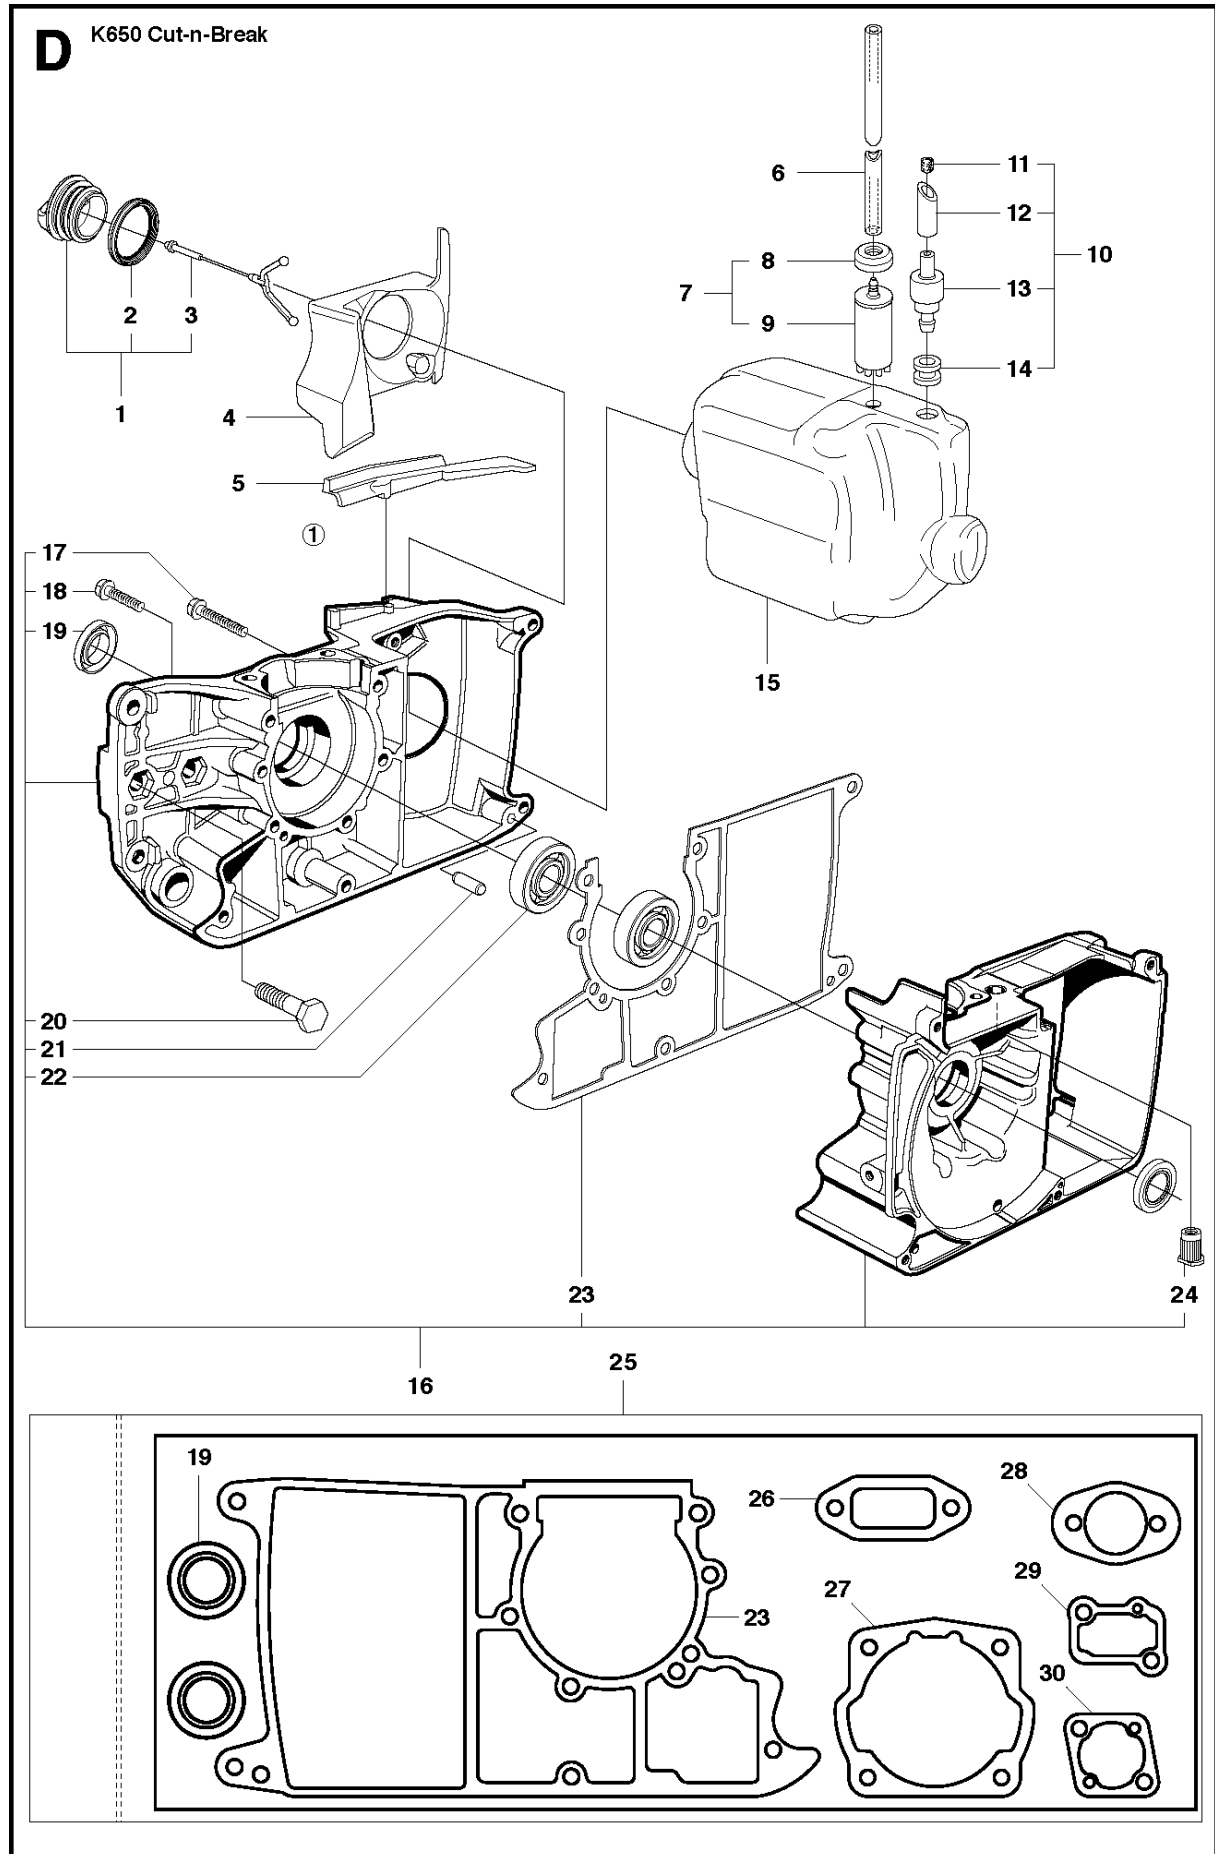

SPARE PARTS LIST

POWER CUTTERS

K650 Cut-n-Break, 2007-10

CUTTER ARM

K650 Cut-n-Break, 2007-10

Ref	Part No	Description	Remark	QTY KIT
1	544 10 52-04	CUTTER ARM	Incl. 2, 9 - 16, 23 - 31	1
2	544 10 50-04	HOSE	Incl. 3 - 7	1
3	506 40 58-01	NIPPLE		1
4	544 04 17-02	HOSE		1
5	506 40 57-02	GROMMET		1
6	506 35 27-02	PROTECTIVE SPRING		1
7	506 09 56-05	HOSE CLAMP		1
8	506 40 98-02	NIPPLE		1
9	506 40 55-02	BELT GUARD		1
10	503 26 30-08	O-RING		2
11	506 40 64-02	BLADE GUARD		1
12	506 40 61-01	SPRING		1
13	506 40 50-02	BELT GUARD		1
14	503 20 00-02	SCREW EHHFM		6
15	506 40 56-01	DEFLECTION LIMITER		1
16	544 10 37-03	BAR	Incl. 20, 22	1
17	544 10 57-03	BEARING CAGE	Incl. 18, 19	1
18	506 40 28-02	BEARING CAGE		1
19	544 10 59-01	BEARING		1
20	504 14 25-01	KIT	Incl. 17, 21	1
21	506 40 29-02	BUSHING		1
22	506 40 53-01	BAR		1
23	506 37 27-21	BELT		1
24	506 40 65-02	BLADE GUARD		1
25	506 40 61-02	SPRING		1
26	506 40 59-01	SEALING		1
27	506 40 46-02	WEAR PROTECTION		1
28	503 21 28-10	SCREW CCRPANT		1
29	506 40 51-01	STOP		2
30	724 12 84-01	SCREW CRPANM		2
31	506 40 56-02	DEFLECTION LIMITER		1
32	544 37 44-02	LABEL		1

C K650 Cut-n-Break

CLUTCH

K650 Cut-n-Break, 2007-10

Ref	Part No	Description	Remark	QTY KIT
1	731 23 18-01	HEXAGON NUT		2
2	503 20 34-19	SCREW CCRPANMO		1
3	544 10 48-05	CLUTCH COVER	Incl. 4 - 10	1
4	506 40 54-02	CLUTCH COVER		1
5	503 23 04-01	WASHER		2
6	506 40 34-01	PAWL		1
7	735 31 08-20	E-CLIP		1
8	506 40 26-01	SCREW		1
9	506 40 33-01	BELT		1
10	503 21 27-16	SCREW CRPANT		2
11	544 37 45-02	LABEL		1
12	503 74 44-04	CLUTCH ASSY	Incl. 13	1
13	503 74 43-01	CLUTCH SPRING		3
15	503 23 00-73	WASHER		1
14	506 40 32-02	GEAR WHEEL	Incl. 15 - 17	1
16	505 30 24-15	NEEDLE BEARING		1
17	740 48 07-03	O-RING		1
18	506 33 16-01	SUPPORT RING		1