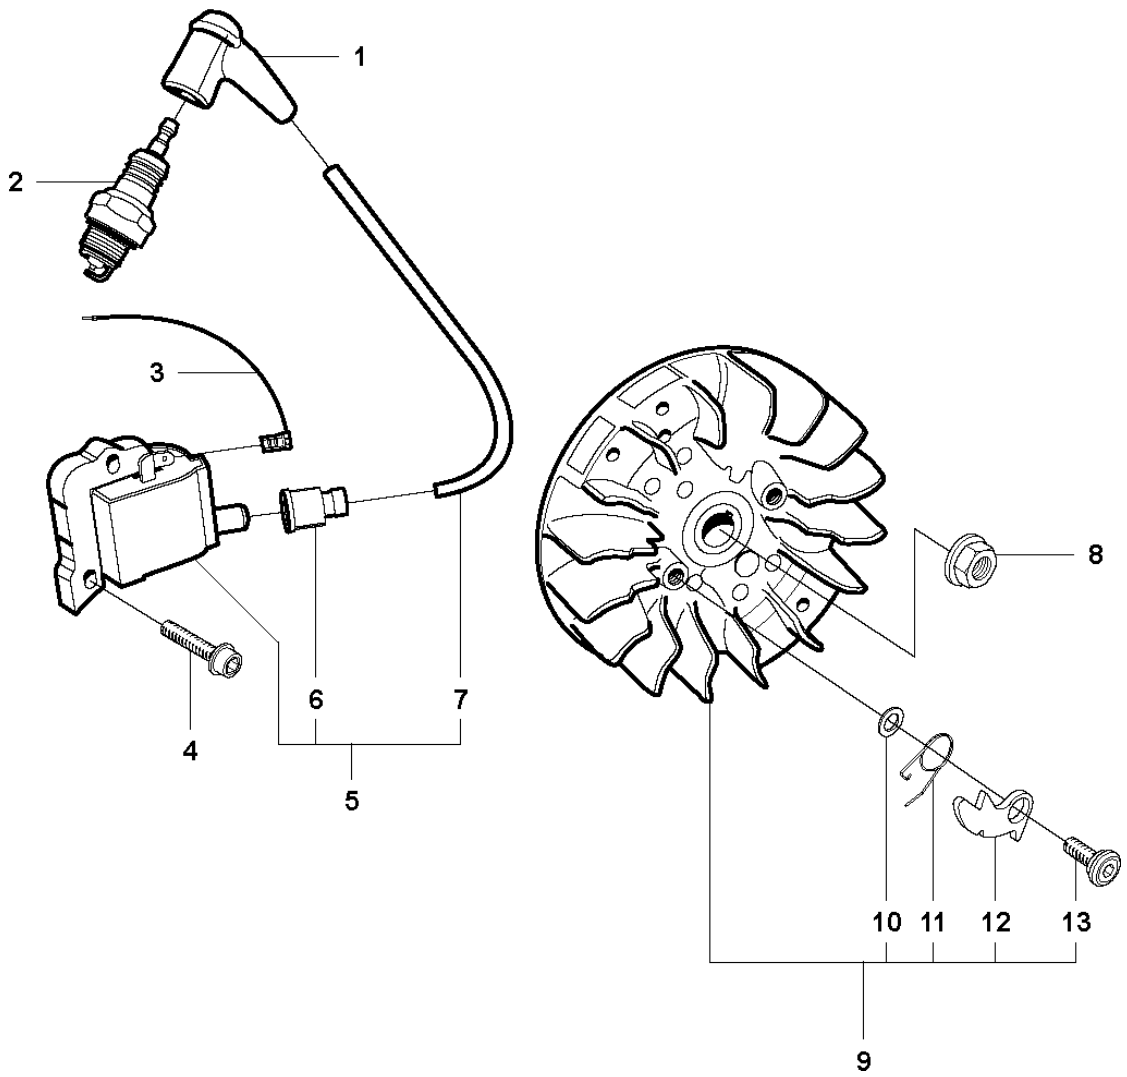

K K650 Cut-n-Break

IGNITION SYSTEM

K650 Cut-n-Break, 2007-10

Ref	Part No	Description	Remark	QTY KIT
1	501 48 54-02	SPARK PLUG CAP		1
2	503 23 51-11	SPARK PLUG	RCJ6Y	1
3	503 41 18-02	CABLE		1
4	503 20 25-20	SCREW IHSCM		2
5	544 01 88-01	IGNITION SYSTEM	Incl. 6, 7	1
6	505 27 75-16	CABLE SLEEVE		1
7	506 38 78-34	IGNITION CABLE	340mm	1
8	503 22 04-01	NUT		1
9	506 21 86-02	FLYWHEEL ASSY	Incl. 10 - 13	1
10	503 23 00-42	WASHER		2
11	501 63 48-01	SPRING		2
12	501 67 32-03	PAWL		2
13	501 81 99-01	SCREW		2