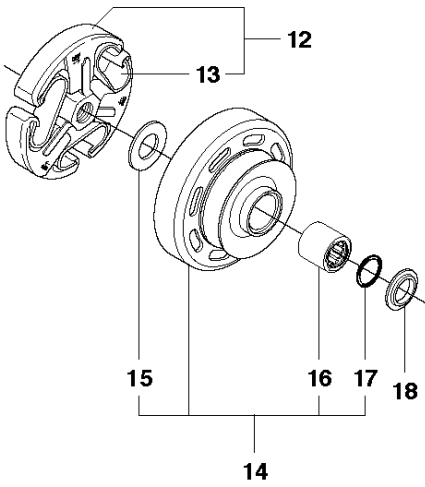

SPARE PARTS LIST

POWER CUTTERS

K650 Cut-n-Break, 2007-10

CUTTER ARM

K650 Cut-n-Break, 2007-10

Ref	Part No	Description	Remark	QTY KIT
1	544 10 52-04	CUTTER ARM	Incl. 2, 9 - 16, 23 - 31	1
2	544 10 50-04	HOSE	Incl. 3 - 7	1
3	506 40 58-01	NIPPLE		1
4	544 04 17-02	HOSE		1
5	506 40 57-02	GROMMET		1
6	506 35 27-02	PROTECTIVE SPRING		1
7	506 09 56-05	HOSE CLAMP		1
8	506 40 98-02	NIPPLE		1
9	506 40 55-02	BELT GUARD		1
10	503 26 30-08	O-RING		2
11	506 40 64-02	BLADE GUARD		1
12	506 40 61-01	SPRING		1
13	506 40 50-02	BELT GUARD		1
14	503 20 00-02	SCREW EHHFM		6
15	506 40 56-01	DEFLECTION LIMITER		1
16	544 10 37-03	BAR	Incl. 20, 22	1
17	544 10 57-03	BEARING CAGE	Incl. 18, 19	1
18	506 40 28-02	BEARING CAGE		1
19	544 10 59-01	BEARING		1
20	504 14 25-01	KIT	Incl. 17, 21	1
21	506 40 29-02	BUSHING		1
22	506 40 53-01	BAR		1
23	506 37 27-21	BELT		1
24	506 40 65-02	BLADE GUARD		1
25	506 40 61-02	SPRING		1
26	506 40 59-01	SEALING		1
27	506 40 46-02	WEAR PROTECTION		1
28	503 21 28-10	SCREW CCRPANT		1
29	506 40 51-01	STOP		2
30	724 12 84-01	SCREW CRPANM		2
31	506 40 56-02	DEFLECTION LIMITER		1
32	544 37 44-02	LABEL		1

C K650 Cut-n-Break

CLUTCH

K650 Cut-n-Break, 2007-10

Ref	Part No	Description	Remark	QTY KIT
1	731 23 18-01	HEXAGON NUT		2
2	503 20 34-19	SCREW CCRPANMO		1
3	544 10 48-05	CLUTCH COVER	Incl. 4 - 10	1
4	506 40 54-02	CLUTCH COVER		1
5	503 23 04-01	WASHER		2
6	506 40 34-01	PAWL		1
7	735 31 08-20	E-CLIP		1
8	506 40 26-01	SCREW		1
9	506 40 33-01	BELT		1
10	503 21 27-16	SCREW CRPANT		2
11	544 37 45-02	LABEL		1
12	503 74 44-04	CLUTCH ASSY	Incl. 13	1
13	503 74 43-01	CLUTCH SPRING		3
15	503 23 00-73	WASHER		1
14	506 40 32-02	GEAR WHEEL	Incl. 15 - 17	1
16	505 30 24-15	NEEDLE BEARING		1
17	740 48 07-03	O-RING		1
18	506 33 16-01	SUPPORT RING		1