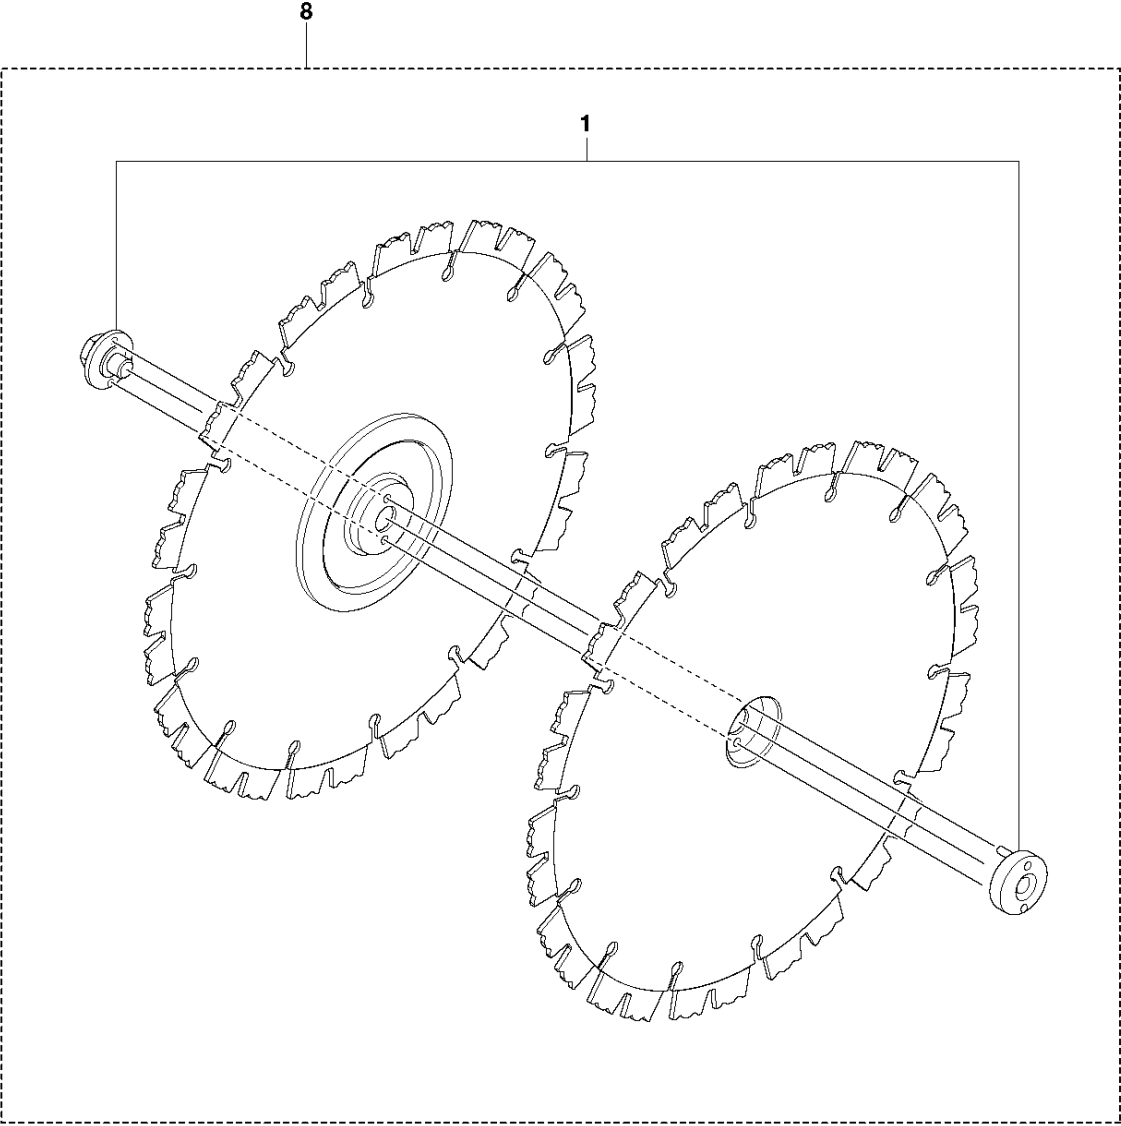

B K650 CUT-N-BREAK
CUTTING BLADE

CUTTING BLADE

K650 Cut-n-Break, 2007-10

Ref	Part No	Description	Remark	QTY KIT
1	501 00 88-02	SCREW KIT	Incl. 2, 7	1
8	531 15 59-00	DIAMOND BLADE	EL20CB Soft	2
8	531 15 59-01	DIAMOND BLADE	EL45CB Medium	2
8	531 15 59-02	DIAMOND BLADE	EL70CB Hard	2