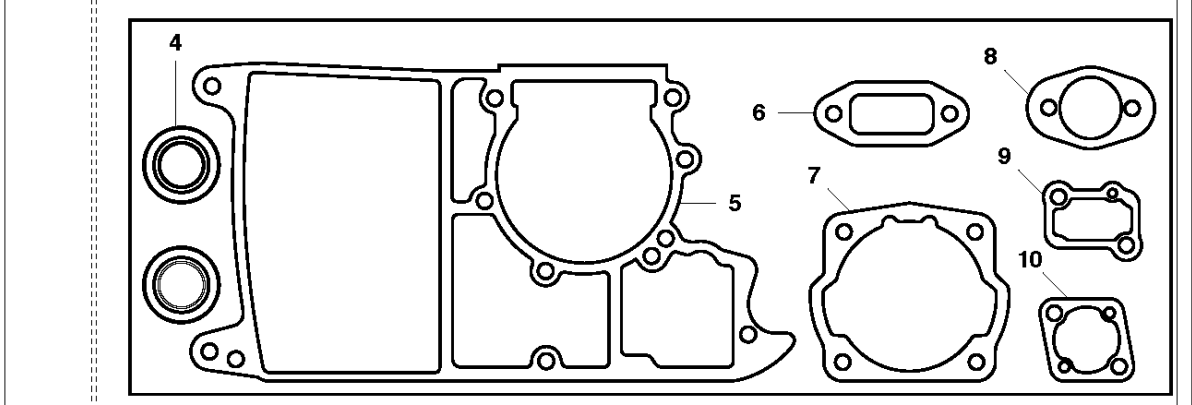

P K650 Cut-n-Break
Accessories
Zubehöre
Accessoires
Accesorios
Tillbehör

3