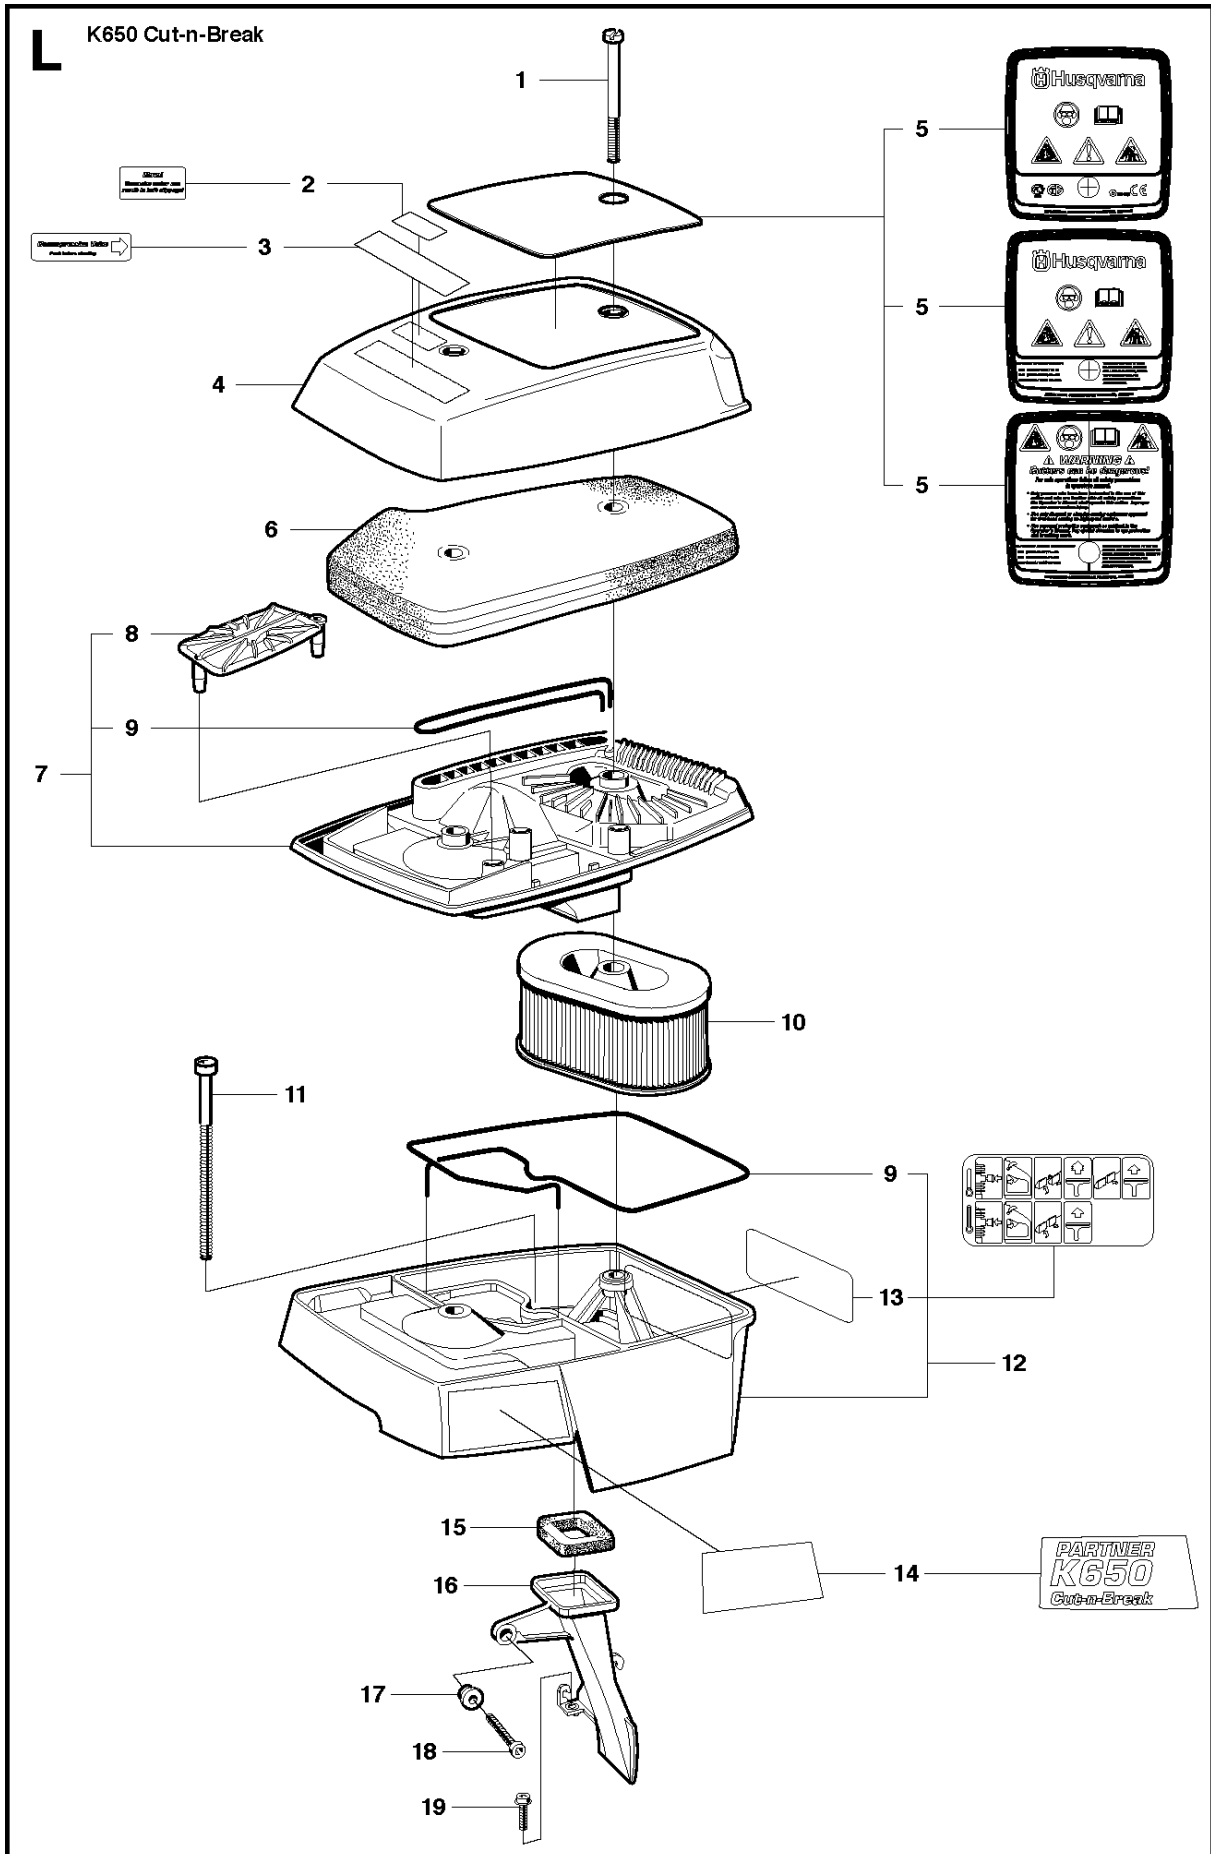

CYLINDER COVER

K650 Cut-n-Break, 2007-10

Ref	Part No	Description	Remark	QTY KIT
1	503 20 34-42	SCREW CCRPANMO		1
2	544 89 65-02	LABEL		1
3	544 87 46-02	LABEL		1
4	506 21 79-02	FILTER COVER		1
5	544 87 44-02	LABEL	CE	1
5	544 87 44-04	LABEL	EPA USA	1
5	544 87 44-05	LABEL	EPA Canada	1
6	506 22 63-01	PREFILTER		1
7	504 13 92-01	FILTER BOTTOM	Incl. 8, 9	1
8	506 25 82-01	INTERMEDIATE WALL		1
9	506 28 39-03	ELASTIC STRING		2
10	506 22 42-02	AIR FILTER		1
11	503 20 02-90	SCREW IHSCFM		1
12	504 03 68-01	CYLINDER COVER	Incl. 9, 13	1
13	506 23 93-02	LABEL		1
14	544 37 46-02	LABEL		1
15	506 22 23-01	SEALING		1
16	506 21 98-01	AIR NOZZLE		1
17	506 22 24-01	SPACING SLEEVE		1
18	725 52 95-55	SCREW IHSCM		1
19	503 20 00-03	SCREW		1