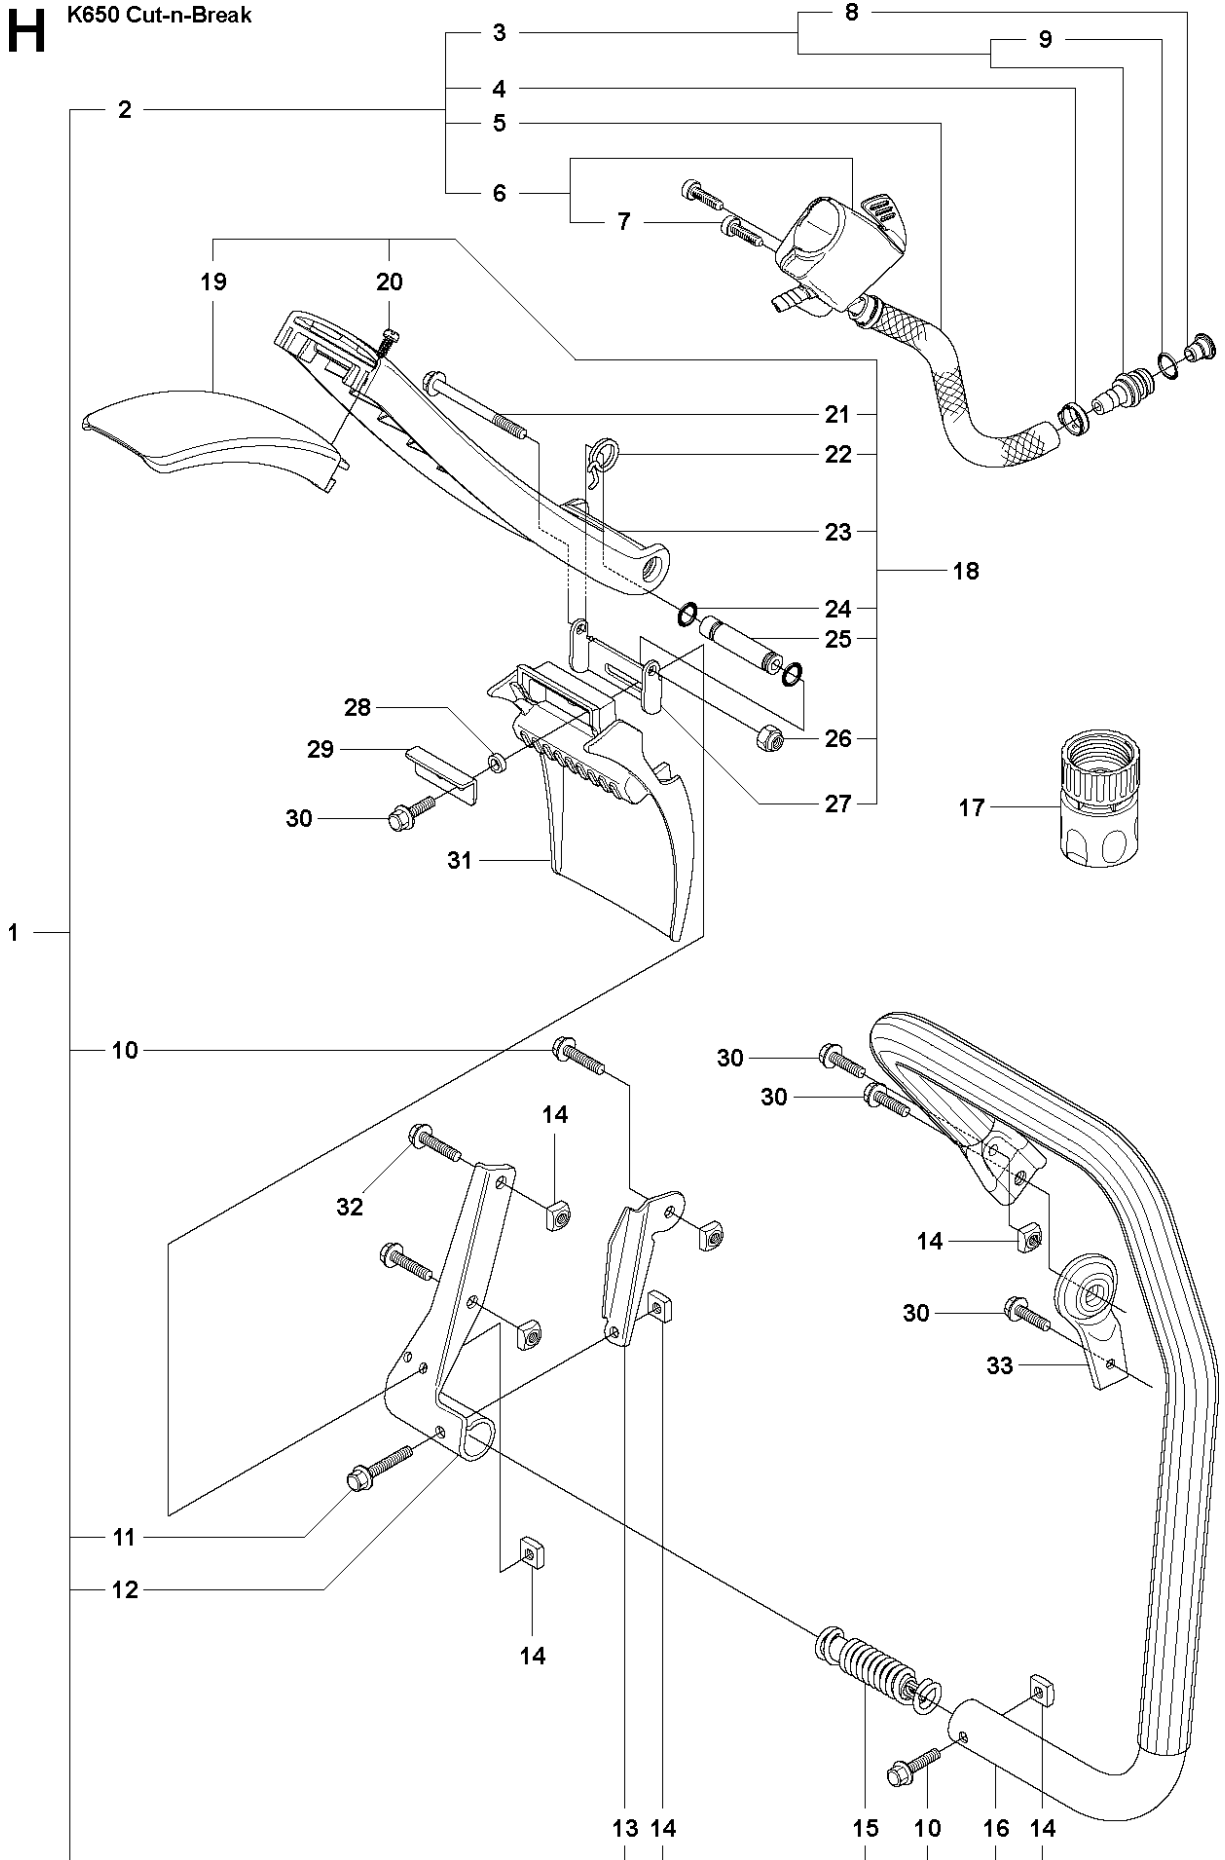

H K650 Cut-n-Break

HANDLE

K650 Cut-n-Break, 2007-10

Ref	Part No	Description	Remark	QTY KIT
1	544 11 10-04	HANDLE	Incl. 2, 10 - 16	1
2	506 38 59-05	HOSE ASSY		1
3	506 29 57-03	NIPPLE	Incl. 8	1
4	506 09 56-06	HOSE CLAMP		2
5	506 09 75-02	HOSE	L=280mm	1
6	506 38 60-04	VALVE ASSY	Incl. 7	1
7	503 21 88-74	SCREW IHSCT		2
8	544 89 53-01	RESTRICTION		1
9	503 26 30-21	O-RING		1
10	503 20 00-05	SCREW EHHFM		1
11	503 20 00-08	SCREW EHHFM		1
12	506 14 42-01	GROUND SUPPORT		1
13	506 03 99-01	STAY		1
14	503 22 65-04	SQUARE NUT		6
15	505 27 95-13	DAMPER		1
16	506 40 35-02	HANDLE		1
17	503 26 60-02	COUPLER		1
18	544 10 47-04	SPRAY GUARD	Incl. 19 - 27	1
19	506 40 62-02	SPRAY GUARD		1
20	503 21 27-16	SCREW CRPANT		2
21	503 20 00-01	SCREW EHHFM		1
22	506 40 60-01	SPRING		1
23	506 40 63-02	SPRAY GUARD		1
24	740 42 05-00	O-RING		2
25	506 40 37-01	BUSHING		1
26	732 21 14-01	LOCK NUT		1
27	506 40 38-01	BRACKET		1
28	544 03 92-01	BUSHING		2
29	544 03 22-01	PLATE		1
30	503 20 00-04	SCREW EHHFM		2
31	544 03 21-02	SPRAY GUARD		1
32	503 20 00-35	SCREW EHHFM		2
33	506 29 65-02	ANTIVIBRATION ELEMENT		1