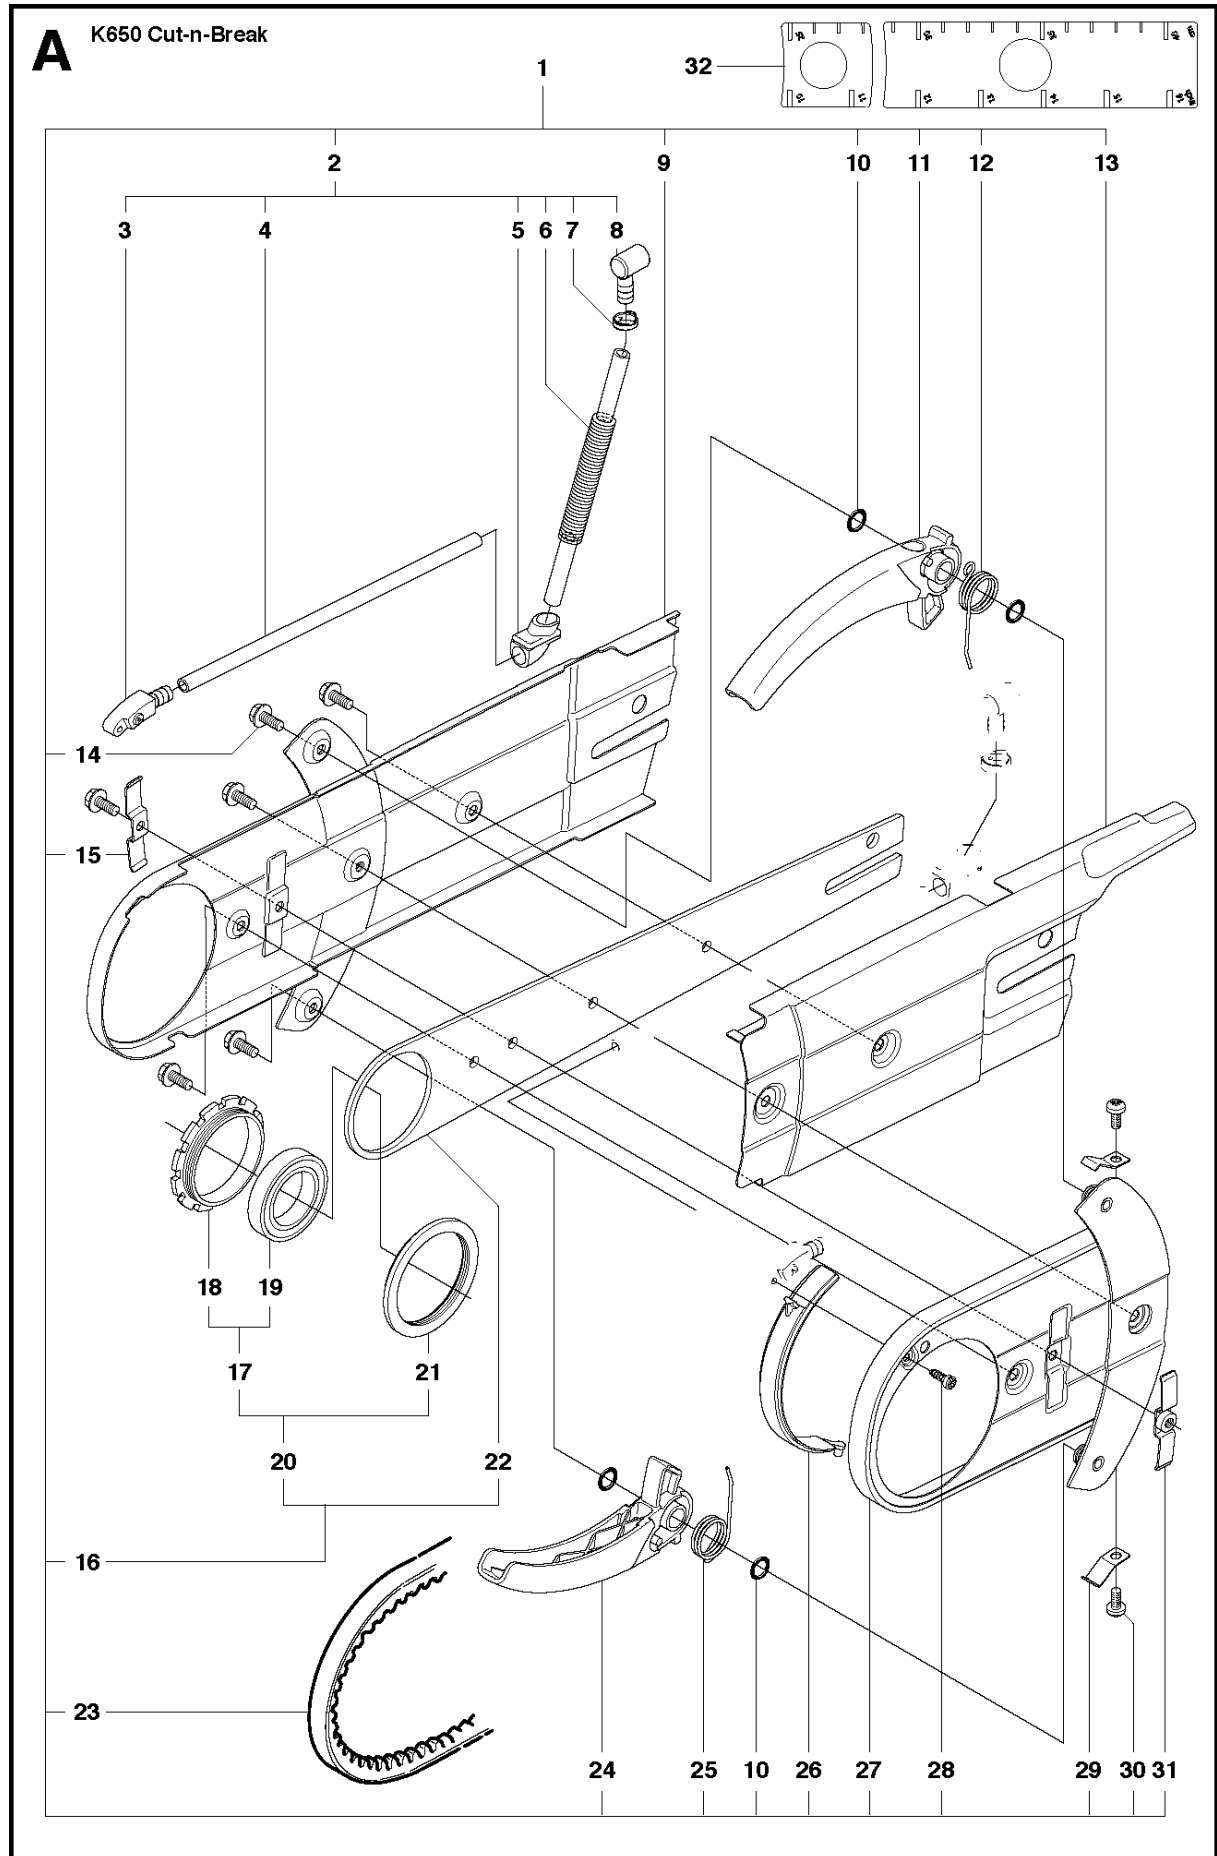

SPARE PARTS LIST

POWER CUTTERS

K650 Cut-n-Break, 2007-10

CUTTER ARM

K650 Cut-n-Break, 2007-10

Ref	Part No	Description	Remark	QTY KIT
1	544 10 52-04	CUTTER ARM	Incl. 2, 9 - 16, 23 - 31	1
2	544 10 50-04	HOSE	Incl. 3 - 7	1
3	506 40 58-01	NIPPLE		1
4	544 04 17-02	HOSE		1
5	506 40 57-02	GROMMET		1
6	506 35 27-02	PROTECTIVE SPRING		1
7	506 09 56-05	HOSE CLAMP		1
8	506 40 98-02	NIPPLE		1
9	506 40 55-02	BELT GUARD		1
10	503 26 30-08	O-RING		2
11	506 40 64-02	BLADE GUARD		1
12	506 40 61-01	SPRING		1
13	506 40 50-02	BELT GUARD		1
14	503 20 00-02	SCREW EHHFM		6
15	506 40 56-01	DEFLECTION LIMITER		1
16	544 10 37-03	BAR	Incl. 20, 22	1
17	544 10 57-03	BEARING CAGE	Incl. 18, 19	1
18	506 40 28-02	BEARING CAGE		1
19	544 10 59-01	BEARING		1
20	504 14 25-01	KIT	Incl. 17, 21	1
21	506 40 29-02	BUSHING		1
22	506 40 53-01	BAR		1
23	506 37 27-21	BELT		1
24	506 40 65-02	BLADE GUARD		1
25	506 40 61-02	SPRING		1
26	506 40 59-01	SEALING		1
27	506 40 46-02	WEAR PROTECTION		1
28	503 21 28-10	SCREW CCRPANT		1
29	506 40 51-01	STOP		2
30	724 12 84-01	SCREW CRPANM		2
31	506 40 56-02	DEFLECTION LIMITER		1
32	544 37 44-02	LABEL		1

C K650 Cut-n-Break

CLUTCH

K650 Cut-n-Break, 2007-10

Ref	Part No	Description	Remark	QTY KIT
1	731 23 18-01	HEXAGON NUT		2
2	503 20 34-19	SCREW CCRPANMO		1
3	544 10 48-05	CLUTCH COVER	Incl. 4 - 10	1
4	506 40 54-02	CLUTCH COVER		1
5	503 23 04-01	WASHER		2
6	506 40 34-01	PAWL		1
7	735 31 08-20	E-CLIP		1
8	506 40 26-01	SCREW		1
9	506 40 33-01	BELT		1
10	503 21 27-16	SCREW CRPANT		2
11	544 37 45-02	LABEL		1
12	503 74 44-04	CLUTCH ASSY	Incl. 13	1
13	503 74 43-01	CLUTCH SPRING		3
15	503 23 00-73	WASHER		1
14	506 40 32-02	GEAR WHEEL	Incl. 15 - 17	1
16	505 30 24-15	NEEDLE BEARING		1
17	740 48 07-03	O-RING		1
18	506 33 16-01	SUPPORT RING		1