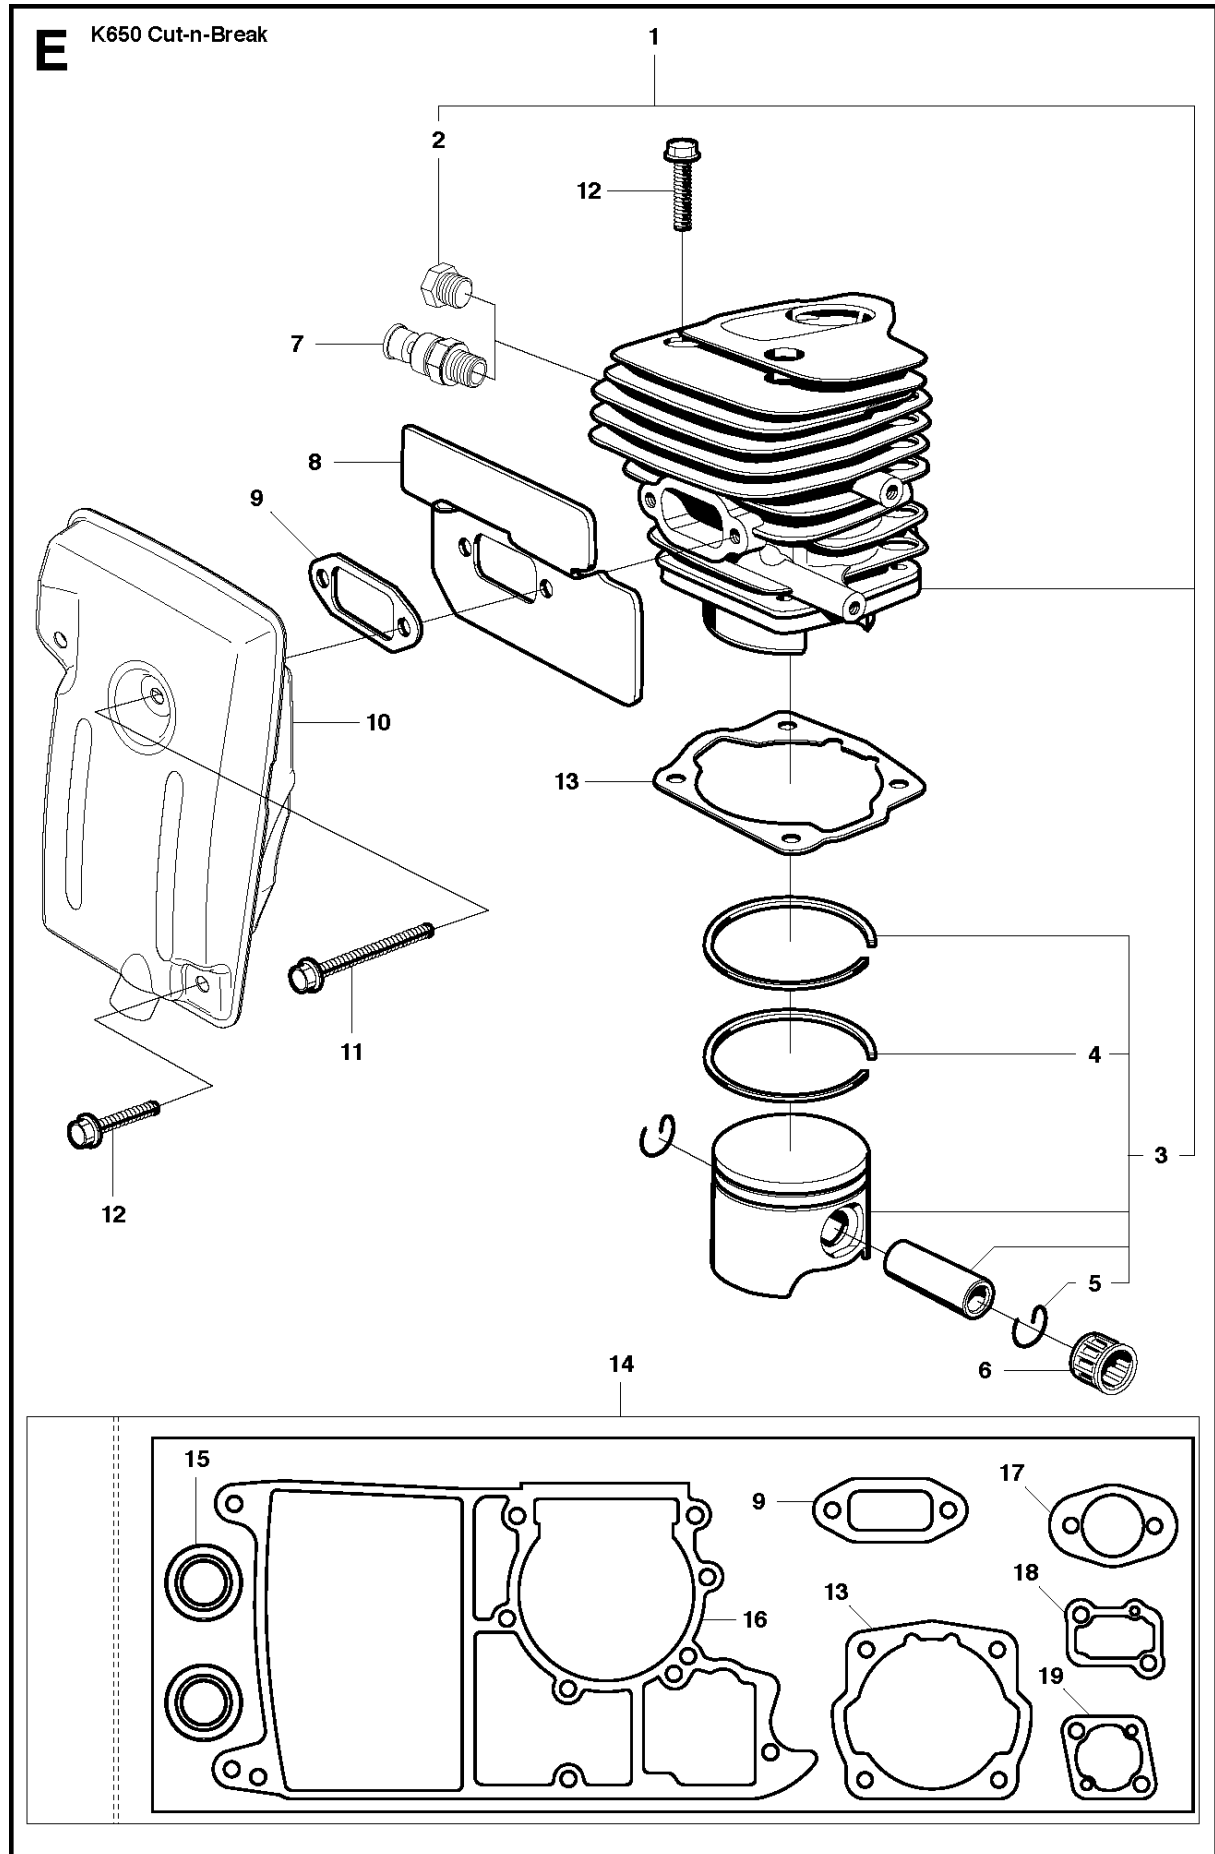

CYLINDER, PISTON & MUFFLER

K650 Cut-n-Break, 2007-10

Ref	Part No	Description	Remark	QTY KIT
1	506 24 37-14	CYLINDER ASSY	Incl. 2, 3	1
2	503 55 22-01	PLUG		1
3	506 38 46-02	PISTON ASSY	Incl. 4, 5	1
4	503 28 90-17	PISTON RING		2
5	737 43 12-00	SNAP RING		2
6	505 30 23-33	NEEDLE BEARING		1
7	503 71 53-01	DECOMPRESSION VALVE		1
8	506 34 07-01	COOLING PLATE		1
9	506 34 06-01	GASKET	Gasket kit 14	1
10	506 38 08-14	MUFFLER		1
11	503 20 00-47	SCREW EHHFM		2
12	503 20 00-05	SCREW EHHFM		5
13	503 49 10-01	GASKET	Gasket kit 14	1
14	544 38 42-02	GASKET KIT	Incl. 9, 13, 15 - 19	1
15	503 26 02-04	SEALING RING		2
16	503 44 31-01	GASKET		1
17	506 09 64-01	GASKET		1
18	506 32 03-01	GASKET		1
19	506 32 02-01	GASKET		1