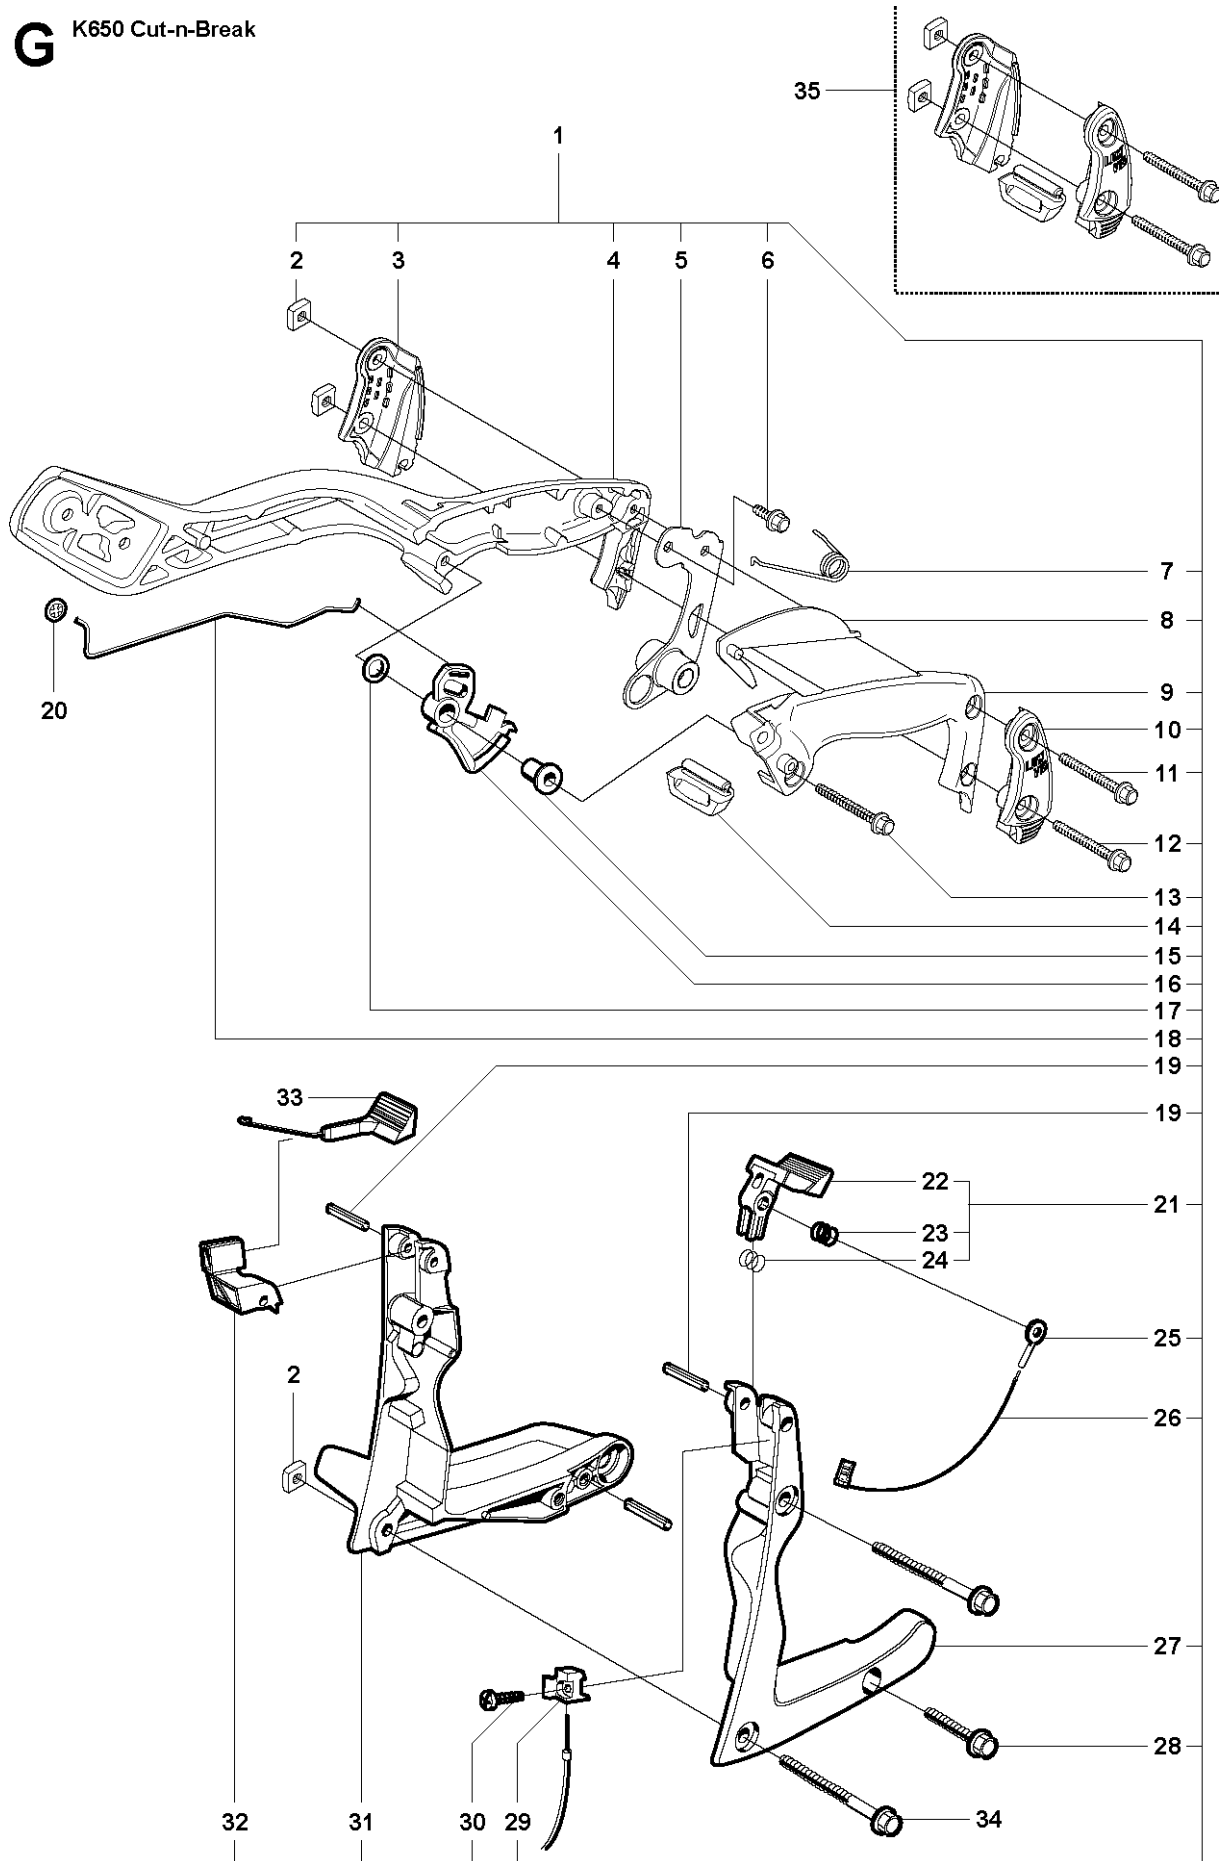

G K650 Cut-n-Break

HANDLE

K650 Cut-n-Break, 2007-10

Ref	Part No	Description	Remark	QTY KIT
1	544 93 32-01	HANDLE	Incl. 2 - 19, 21, 25 - 32	1
2	503 22 65-04	SQUARE NUT		4
3	506 38 87-02	WEIGHT		1
4	506 35 08-05	HANDLE HALF		1
5	506 38 69-01	ANTIVIBRATION ELEMENT		1
6	503 20 00-02	SCREW EHHFM		1
7	505 29 56-14	TORSION SPRING		1
8	544 92 70-01	THROTTLE LOCKOUT		1
9	506 39 48-02	HANDLE HALF		1
10	506 38 88-02	WEIGHT		1
11	503 20 00-44	SCREW EHHFM		1
12	503 20 00-09	SCREW EHHFM		1
13	503 20 00-08	SCREW EHHFM		1
14	506 38 89-02	GROUND SUPPORT		1
15	505 26 76-73	SPACING SLEEVE		1
16	544 92 69-01	THROTTLE CONTROL		1
17	503 23 00-11	WASHER		1
18	505 26 94-27	THROTTLE ROD		1
19	721 42 58-20	SPRING PIN		3
20	735 58 18-00	WASHER		1
21	506 26 30-02	SWITCH	Incl. 22, 23, 24	1
22	506 22 47-03	SWITCH		1
23	506 26 28-01	COMPRESSION SPRING		1
24	503 89 16-01	SPRING		1
25	503 40 17-01	CONTACT PLATE		1
26	503 41 18-02	CABLE		1
27	503 40 13-04	CONSOLE		1
28	503 20 00-01	SCREW EHHFM		1
29	506 22 48-01	CABLE HOLDER		1
30	503 21 28-10	SCREW CCRPANT		1
31	503 15 59-04	CONSOLE		1
32	506 22 44-01	GUIDE		1
33	506 22 45-01	CHOKE CONTROL		1
34	503 20 00-10	SCREW EHHFM		2
35	506 39 49-02	WEIGHT		1