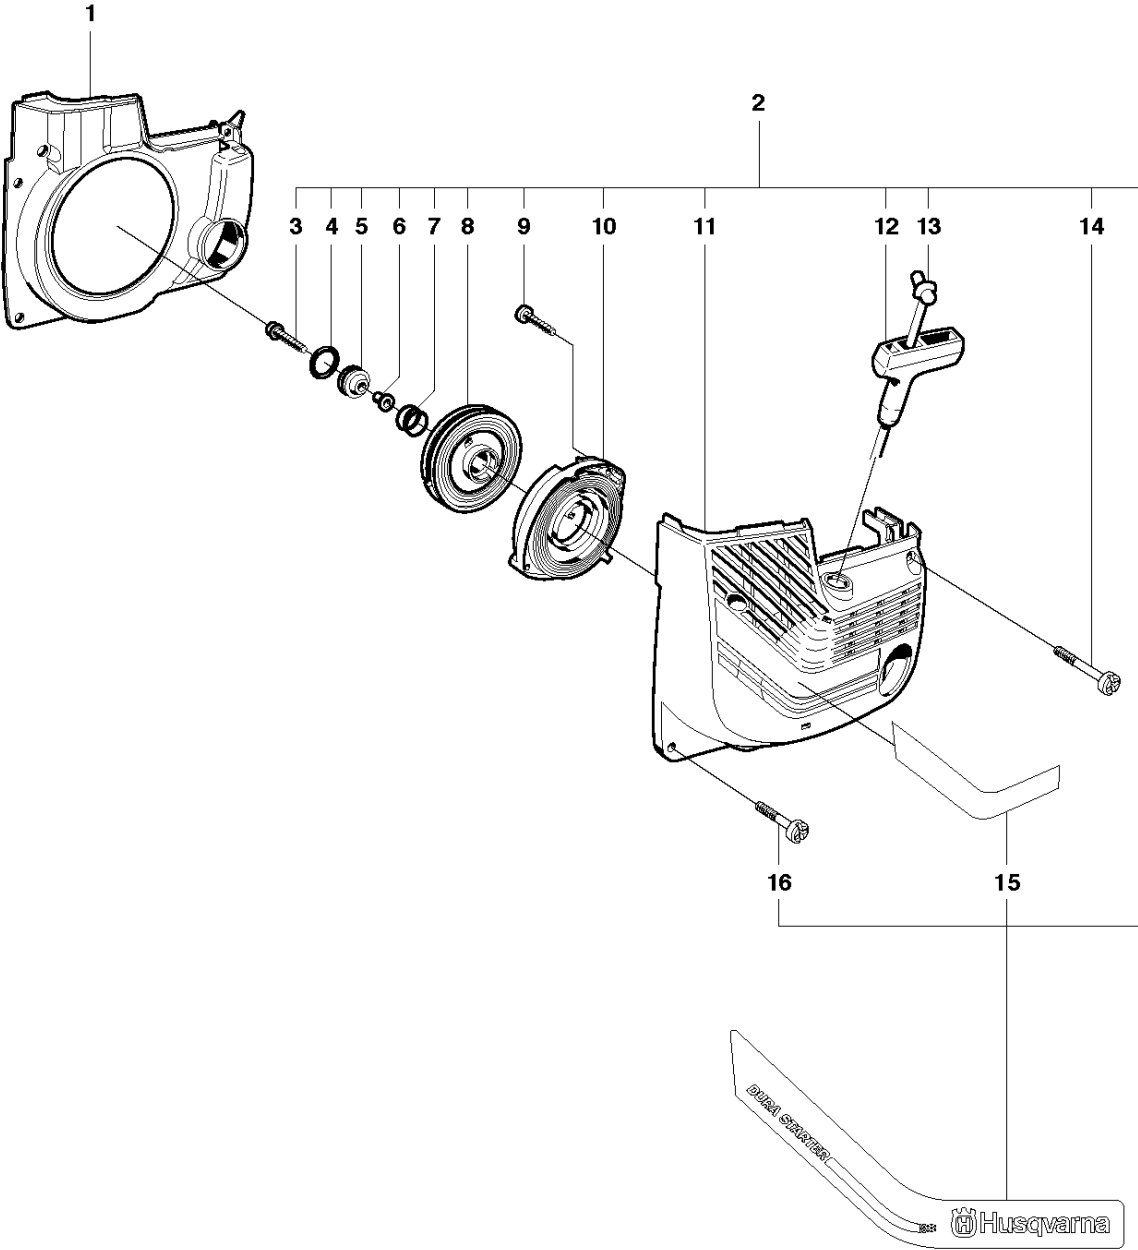

J K650 Cut-n-Break

STARTER

K650 Cut-n-Break, 2007-10

Ref	Part No	Description	Remark	QTY KIT
1	506 21 90-02	AIR CONDUCTOR		1
2	506 25 95-03	STARTER	Incl. 3 - 16	1
3	503 21 67-22	SCREW IHSCFT		1
4	740 43 13-00	O-RING		1
5	506 25 14-01	GROMMET		1
6	506 26 31-01	SPACING SLEEVE		1
7	506 25 30-01	COMPRESSION SPRING		1
8	506 25 81-02	STARTER PULLEY		1
9	503 21 28-10	SCREW CCRPANT		1
10	506 25 89-01	RECOIL SPRING		2
11	506 21 89-03	STARTER HOUSING		1
12	503 12 79-01	STARTER HANDLE		1
13	506 33 56-15	CORD		1
14	503 20 34-25	SCREW CCRPANMO		2
15	544 91 30-01	LABEL		1
16	503 20 34-19	SCREW CCRPANMO		2