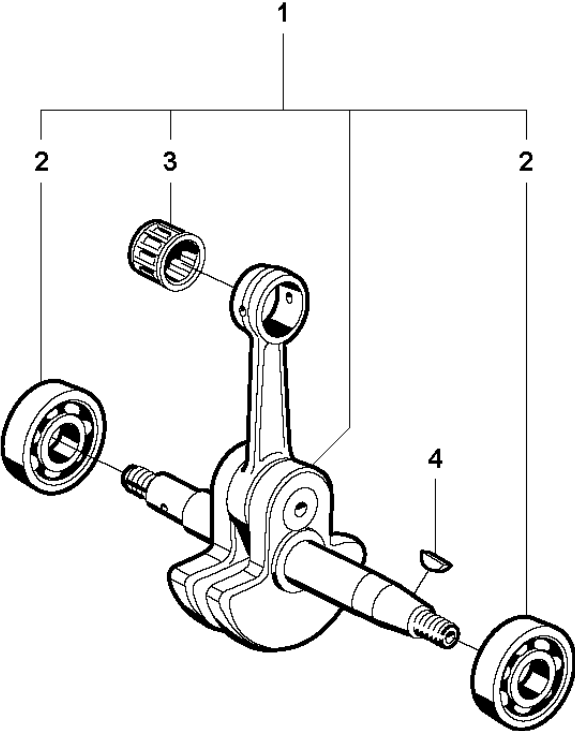

F K650 Cut-n-Break

CRANKSHAFT

K650 Cut-n-Break, 2007-10

Ref	Part No	Description	Remark	QTY KIT
1	506 35 10-01	CRANKSHAFT ASSY	Incl. 2, 3	1
2	503 25 00-01	BALL BEARING		2
3	505 30 23-33	NEEDLE BEARING		1
4	735 88 06-00	WOODRUFF KEY		1