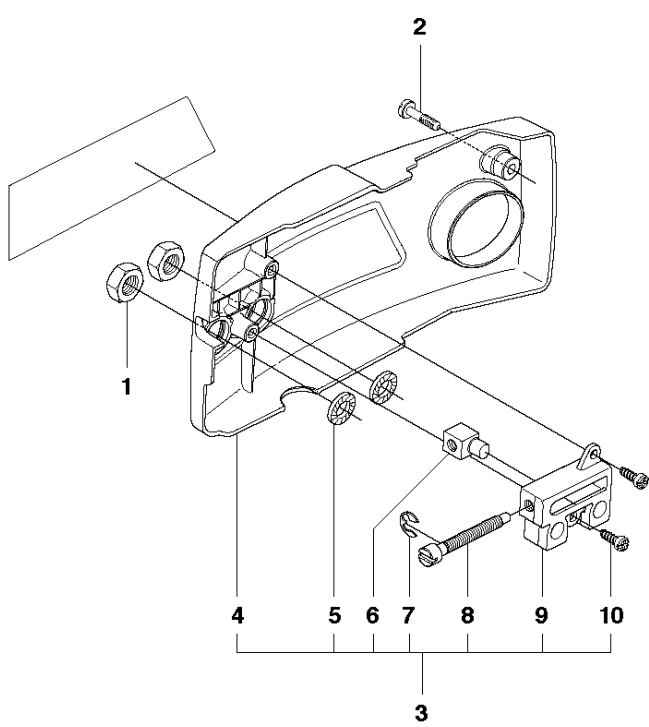

SPARE PARTS LIST

POWER CUTTERS

K650 Cut-n-Break, 2007-10

CUTTER ARM

K650 Cut-n-Break, 2007-10

Ref	Part No	Description	Remark	QTY KIT
1	544 10 52-04	CUTTER ARM	Incl. 2, 9 - 16, 23 - 31	1
2	544 10 50-04	HOSE	Incl. 3 - 7	1
3	506 40 58-01	NIPPLE		1
4	544 04 17-02	HOSE		1
5	506 40 57-02	GROMMET		1
6	506 35 27-02	PROTECTIVE SPRING		1
7	506 09 56-05	HOSE CLAMP		1
8	506 40 98-02	NIPPLE		1
9	506 40 55-02	BELT GUARD		1
10	503 26 30-08	O-RING		2
11	506 40 64-02	BLADE GUARD		1
12	506 40 61-01	SPRING		1
13	506 40 50-02	BELT GUARD		1
14	503 20 00-02	SCREW EHHFM		6
15	506 40 56-01	DEFLECTION LIMITER		1
16	544 10 37-03	BAR	Incl. 20, 22	1
17	544 10 57-03	BEARING CAGE	Incl. 18, 19	1
18	506 40 28-02	BEARING CAGE		1
19	544 10 59-01	BEARING		1
20	504 14 25-01	KIT	Incl. 17, 21	1
21	506 40 29-02	BUSHING		1
22	506 40 53-01	BAR		1
23	506 37 27-21	BELT		1
24	506 40 65-02	BLADE GUARD		1
25	506 40 61-02	SPRING		1
26	506 40 59-01	SEALING		1
27	506 40 46-02	WEAR PROTECTION		1
28	503 21 28-10	SCREW CCRPANT		1
29	506 40 51-01	STOP		2
30	724 12 84-01	SCREW CRPANM		2
31	506 40 56-02	DEFLECTION LIMITER		1
32	544 37 44-02	LABEL		1

C K650 Cut-n-Break

CLUTCH

K650 Cut-n-Break, 2007-10

Ref	Part No	Description	Remark	QTY KIT
1	731 23 18-01	HEXAGON NUT		2
2	503 20 34-19	SCREW CCRPANMO		1
3	544 10 48-05	CLUTCH COVER	Incl. 4 - 10	1
4	506 40 54-02	CLUTCH COVER		1
5	503 23 04-01	WASHER		2
6	506 40 34-01	PAWL		1
7	735 31 08-20	E-CLIP		1
8	506 40 26-01	SCREW		1
9	506 40 33-01	BELT		1
10	503 21 27-16	SCREW CRPANT		2
11	544 37 45-02	LABEL		1
12	503 74 44-04	CLUTCH ASSY	Incl. 13	1
13	503 74 43-01	CLUTCH SPRING		3
15	503 23 00-73	WASHER		1
14	506 40 32-02	GEAR WHEEL	Incl. 15 - 17	1
16	505 30 24-15	NEEDLE BEARING		1
17	740 48 07-03	O-RING		1
18	506 33 16-01	SUPPORT RING		1