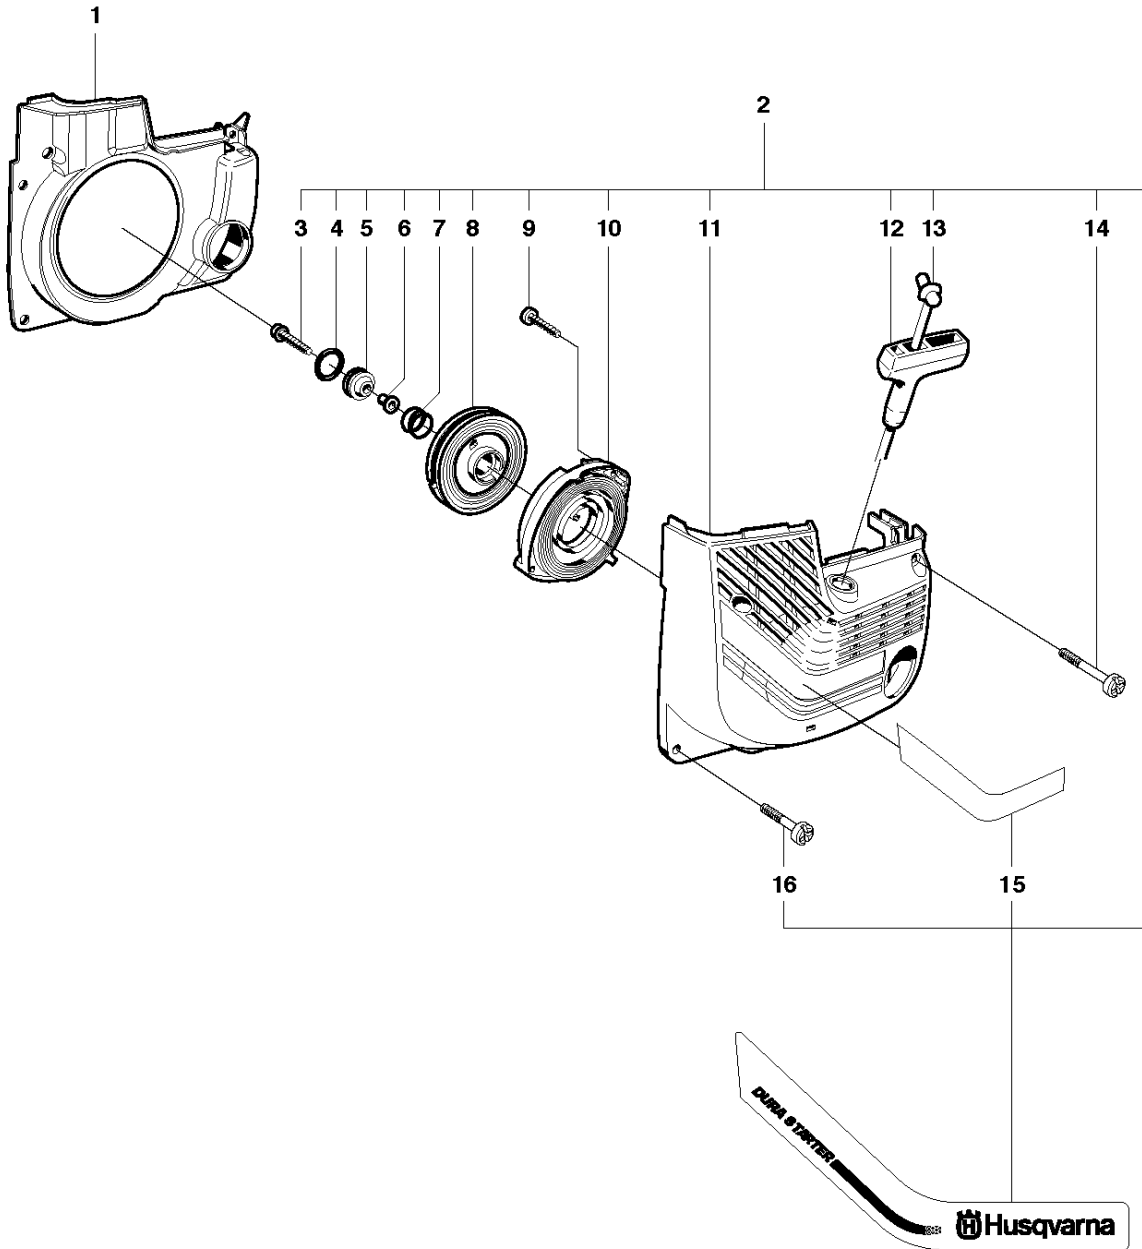

J K650 Cut-n-Break

STARTER

K650 Cut-n-Break, 2008-11

Ref	Part No	Description	Remark	QTY KIT
1	506 21 90-02	AIR CONDUCTOR		1
2	506 25 95-03	STARTER	Incl. 3 - 16	1
3	503 21 67-22	SCREW IHSCFT		1
4	740 43 13-00	O-RING		1
5	506 25 14-01	GROMMET		1
6	506 26 31-01	SPACING SLEEVE		1
7	506 25 30-01	COMPRESSION SPRING		1
8	506 25 81-02	STARTER PULLEY		1
9	503 21 28-10	SCREW CCRPANT		2
10	506 25 89-01	RECOIL SPRING		1
11	506 21 89-03	STARTER HOUSING		1
12	503 12 79-01	STARTER HANDLE		1
13	506 33 56-15	CORD		1
14	503 20 34-25	SCREW CCRPANMO		2
15	544 91 30-01	LABEL		1
16	503 20 34-19	SCREW CCRPANMO		2