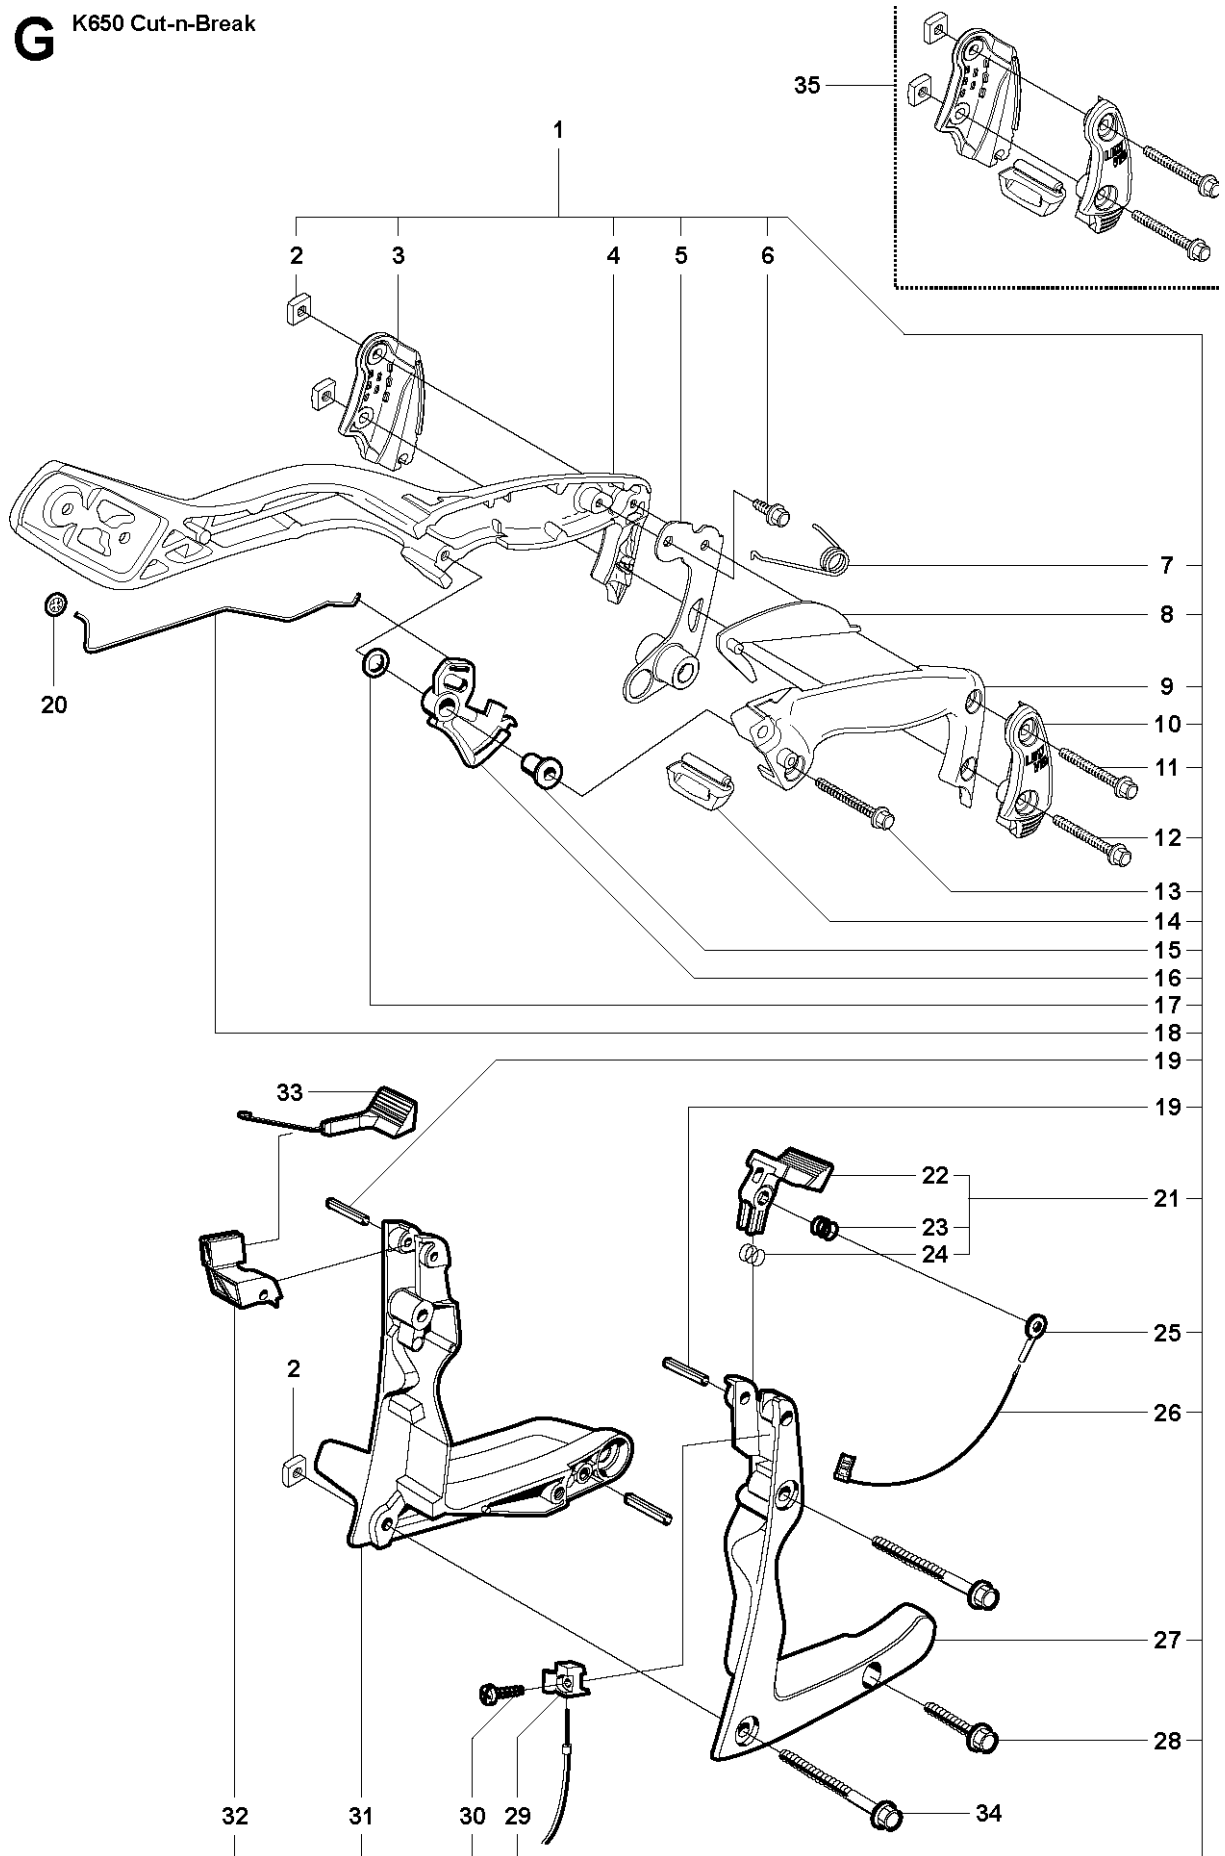

G K650 Cut-n-Break

HANDLE & CONTROLS

K650 Cut-n-Break, 2008-11

Ref	Part No	Description	Remark	QTY KIT
1	544 93 32-01	HANDLE	Incl. 2 - 19, 21, 25 - 32	1
2	503 22 65-04	SQUARE NUT		4
3	506 38 87-02	WEIGHT		1
4	506 35 08-05	HANDLE HALF		1
5	506 38 69-01	ANTIVIBRATION ELEMENT		1
6	503 20 00-02	SCREW EHHFM		1
7	505 29 56-14	TORSION SPRING		1
8	544 92 70-01	THROTTLE LOCKOUT		1
9	506 39 48-02	HANDLE HALF		1
10	506 38 88-02	WEIGHT		1
11	503 20 00-44	SCREW EHHFM		1
12	503 20 00-09	SCREW EHHFM		1
13	503 20 00-08	SCREW EHHFM		1
14	506 38 89-02	GROUND SUPPORT		1
15	505 26 76-73	SPACING SLEEVE		1
16	544 92 69-01	THROTTLE CONTROL		1
17	503 23 00-11	WASHER		1
18	505 26 94-27	THROTTLE ROD		1
19	721 42 58-20	SPRING PIN		3
20	735 58 18-00	WASHER		1
21	506 26 30-02	SWITCH	Incl. 22, 23, 24	1
22	506 22 47-03	SWITCH		1
23	506 26 28-01	COMPRESSION SPRING		1
24	503 89 16-01	SPRING		1
25	503 40 17-01	CONTACT PLATE		1
26	503 41 18-02	CABLE		1
27	503 40 13-04	CONSOLE		1
28	503 20 00-01	SCREW EHHFM		1
29	506 22 48-01	CABLE HOLDER		1
30	503 21 28-10	SCREW CCRPANT		1
31	503 15 59-04	CONSOLE		1
32	506 22 44-01	GUIDE		1
33	506 22 45-01	CHOKE CONTROL		1
34	503 20 00-10	SCREW EHHFM		2
35	506 39 49-02	WEIGHT		1