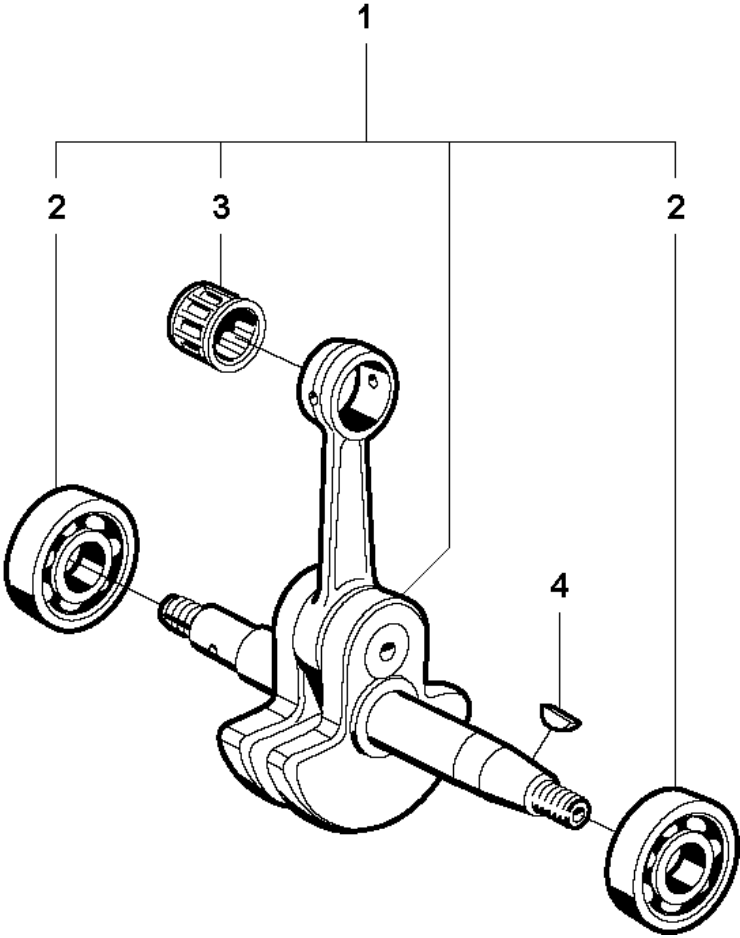

F K650 Cut-n-Break

CRANKSHAFT

K650 Cut-n-Break, 2008-11

Ref	Part No	Description	Remark	QTY KIT
1	506 35 10-01	CRANKSHAFT ASSY	Incl. 2, 3	1
2	503 25 00-01	BALL BEARING		2
3	505 30 23-33	NEEDLE BEARING		1
4	735 88 06-00	WOODRUFF KEY		1