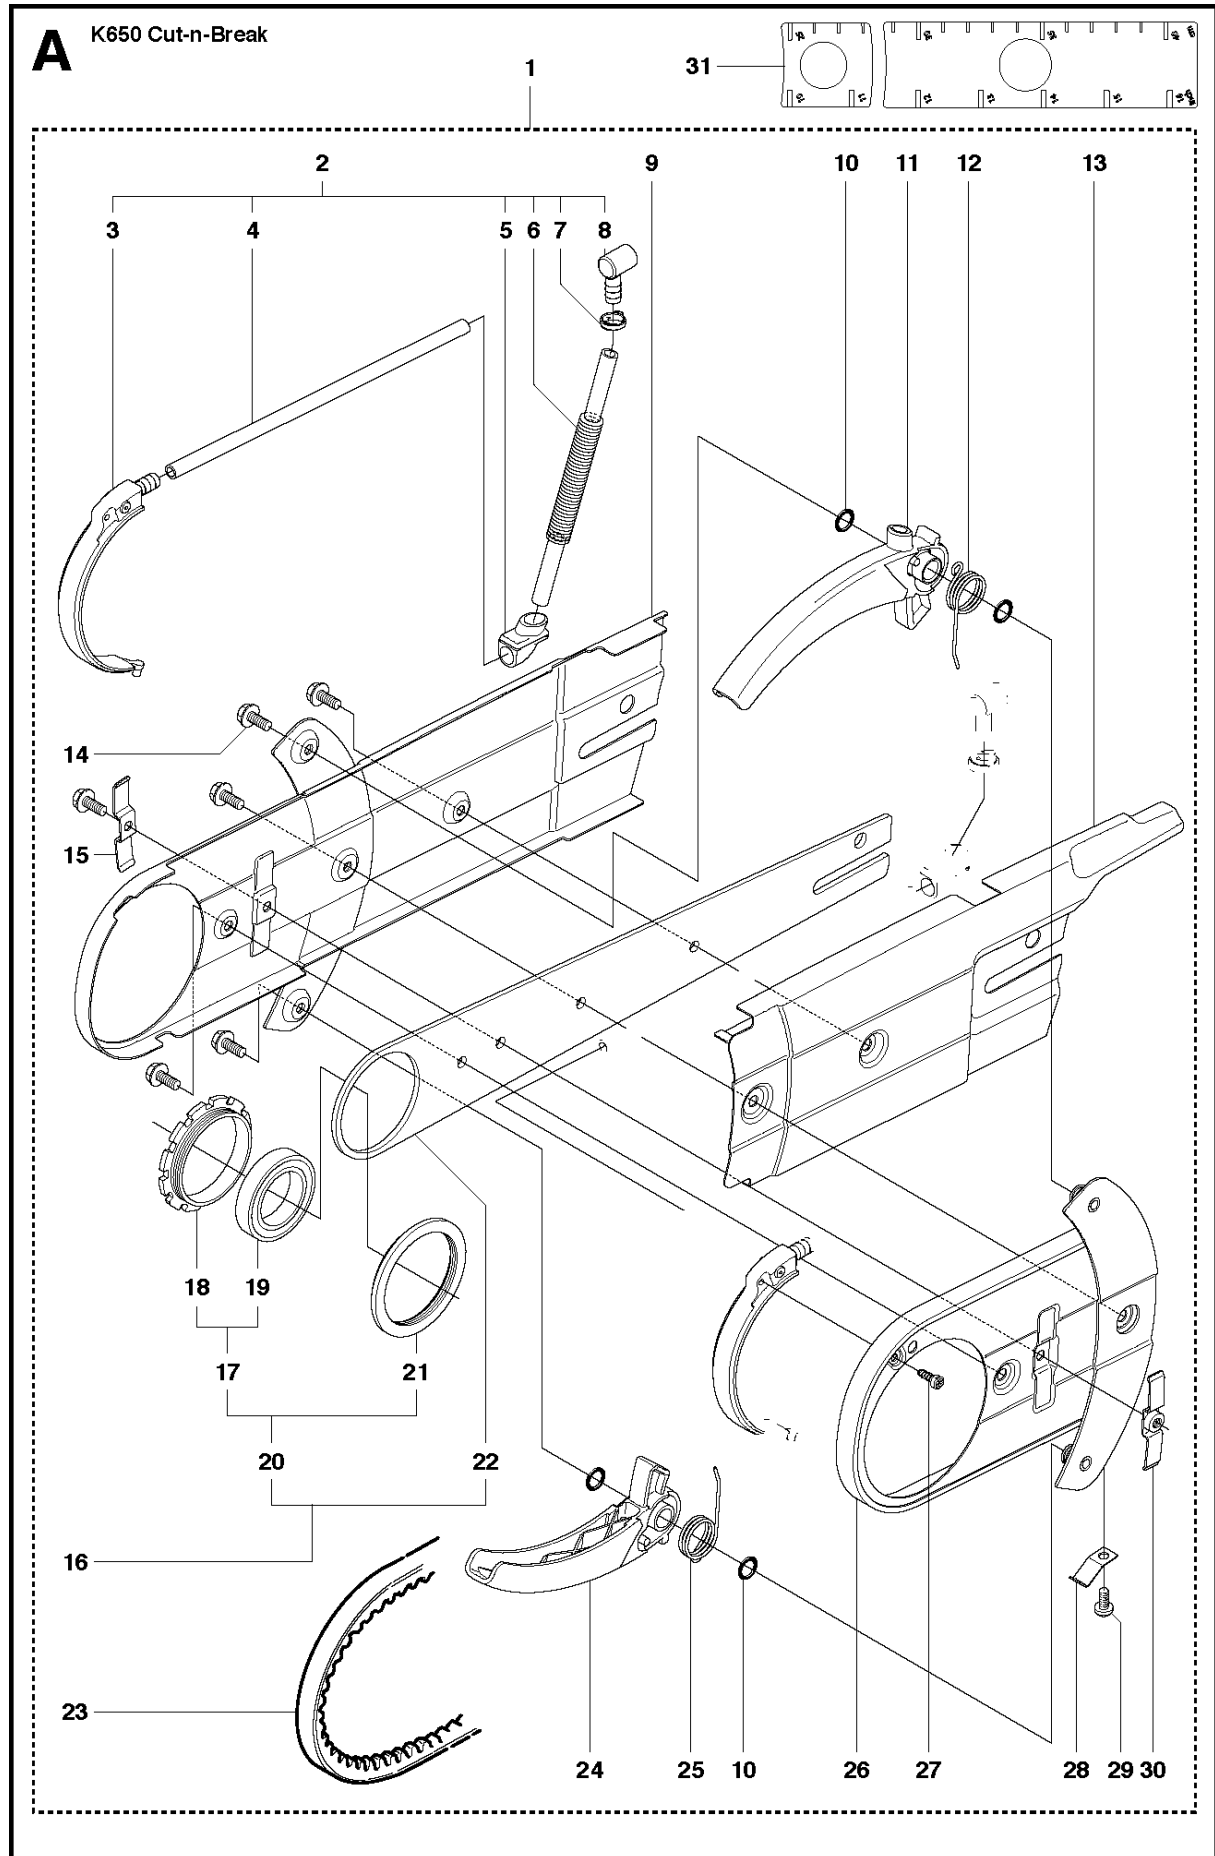

SPARE PARTS LIST

POWER CUTTERS

K650 Cut-n-Break, 2008-11

CUTTER ARM

K650 Cut-n-Break, 2008-11

Ref	Part No	Description	Remark	QTY KIT
1	544 10 52-04	CUTTER ARM	Incl. 2, 9 - 16, 23 - 30	1
2	544 10 50-04	HOSE	Incl. 3 - 8	1
3	504 87 52-01	SEALING		1
4	544 04 17-01	HOSE		1
5	506 40 57-02	GROMMET		1
6	506 35 27-02	PROTECTIVE SPRING		1
7	506 09 56-05	HOSE CLAMP		1
8	506 40 98-02	NIPPLE		1
9	506 40 55-02	BELT GUARD		1
10	503 26 30-08	O-RING		2
11	506 40 64-03	BLADE GUARD		1
12	506 40 61-01	SPRING		1
13	506 40 50-02	BELT GUARD		1
14	503 20 00-02	SCREW EHHFM		6
15	506 40 56-01	DEFLECTION LIMITER		1
16	544 10 37-03	BAR	Incl. 20, 22	1
17	544 10 57-03	BEARING CAGE	Incl. 18, 19	1
18	506 40 28-02	BEARING CAGE		1
19	544 10 59-01	BEARING		1
20	504 14 25-01	KIT	Incl. 17, 21	1
21	506 40 29-02	BUSHING		1
22	506 40 53-01	BAR		1
23	506 37 27-21	BELT		1
24	506 40 65-02	BLADE GUARD		1
25	506 40 61-02	SPRING		1
26	506 40 46-02	WEAR PROTECTION		1
27	503 21 28-10	SCREW CCRPANT		1
28	506 40 51-01	STOP		2
29	724 12 84-01	SCREW CRPANM		2
30	506 40 56-02	DEFLECTION LIMITER		1
31	544 37 44-02	LABEL		1

C K650 Cut-n-Break

CLUTCH

K650 Cut-n-Break, 2008-11

Ref	Part No	Description	Remark	QTY KIT
1	731 23 18-01	HEXAGON NUT		2
2	503 20 34-19	SCREW CCRPANMO		1
3	544 10 48-05	CLUTCH COVER	Incl. 4 - 10	1
4	506 40 54-02	CLUTCH COVER		1
5	503 23 04-01	WASHER		2
6	506 40 34-01	PAWL		1
7	735 31 08-20	E-CLIP		1
8	506 40 26-01	SCREW		1
9	506 40 33-01	BELT		1
10	503 21 27-16	SCREW CRPANT		2
11	544 37 45-02	LABEL		1
12	503 74 44-04	CLUTCH ASSY	Incl. 13	1
13	503 74 43-01	CLUTCH SPRING		3
15	503 23 00-73	WASHER		1
14	506 40 32-02	GEAR WHEEL	Incl. 15 - 17	1
16	505 30 24-15	NEEDLE BEARING		1
17	740 48 07-03	O-RING		1
18	506 33 16-01	SUPPORT RING		1