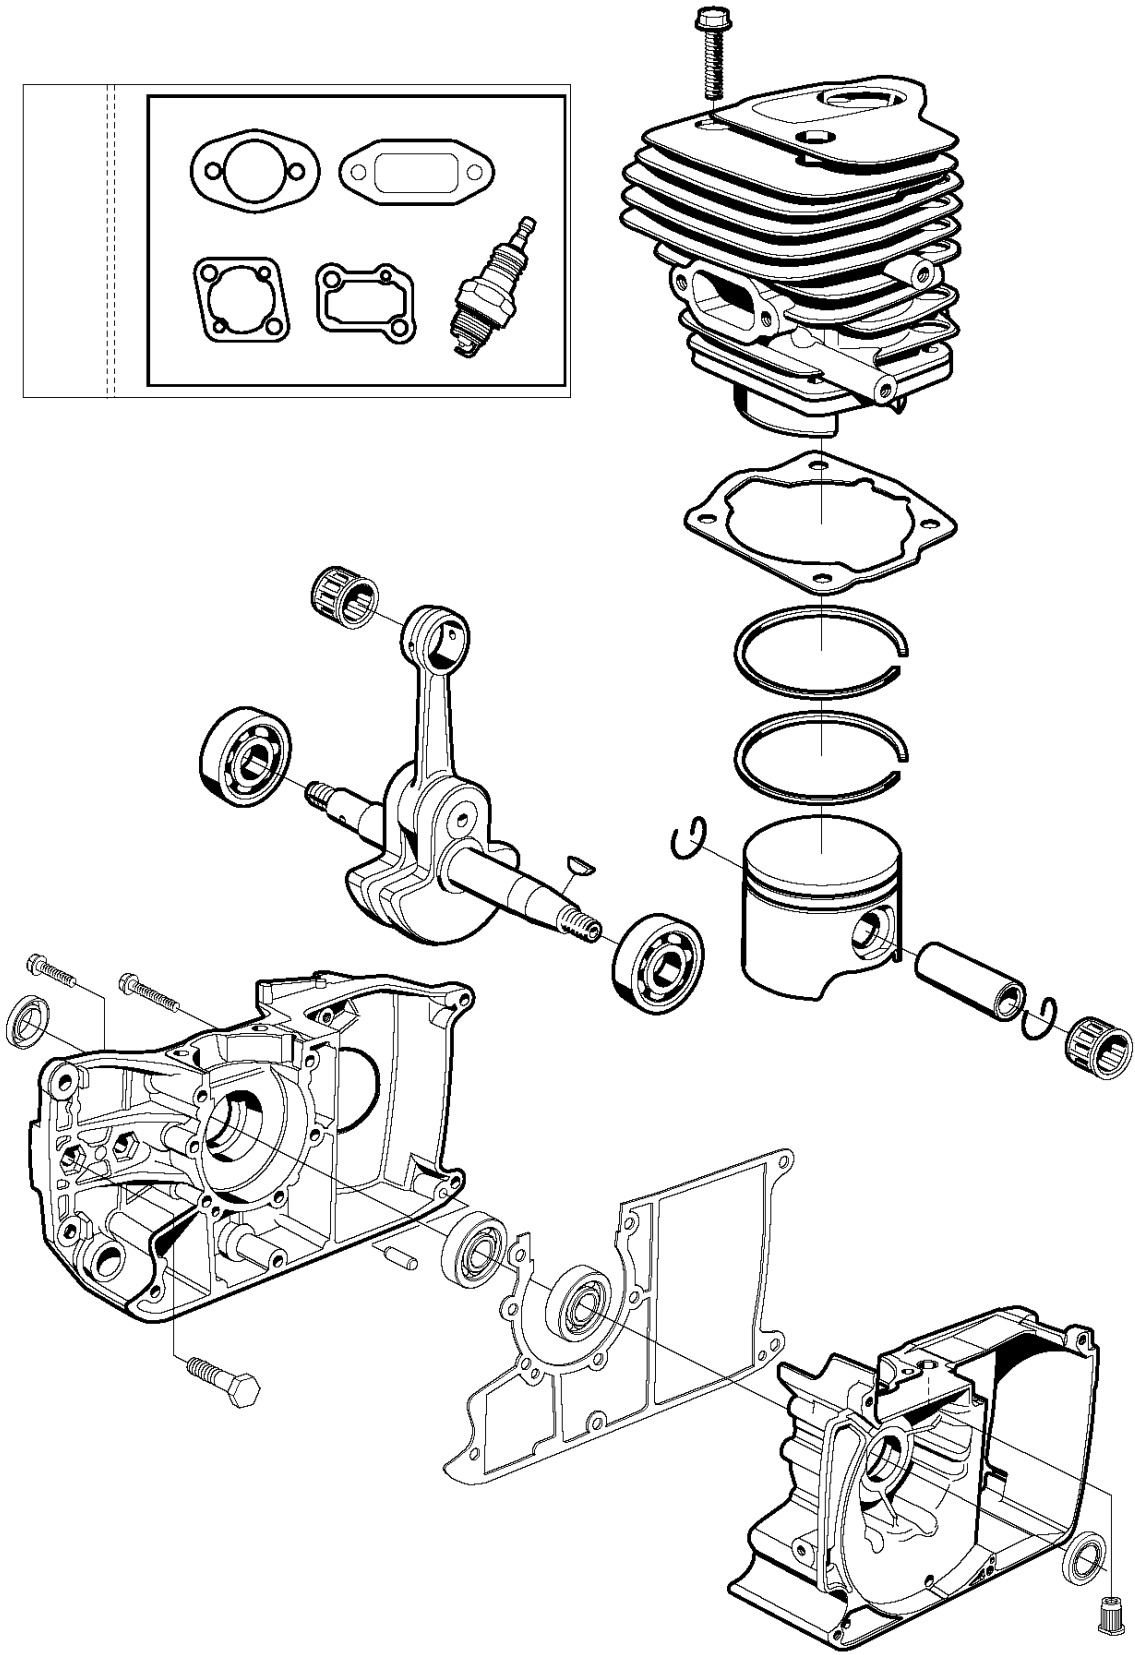

TOOLS

K650 Cut-n-Break, 2008-11

Ref	Part No	Description	Remark	QTY KIT
1	501 69 17-02	COMBINATION WRENCH	NV 13 - 19	1
2	544 17 80-02	TOOL		1
3	544 17 81-01	PULLER		1
4	544 38 42-02	GASKET KIT		1
5	503 26 02-04	SEALING RING		2
6	503 44 31-01	GASKET		1
7	506 34 06-01	GASKET		1
8	503 49 10-01	GASKET		1
9	506 09 64-01	GASKET		1
10	506 32 03-01	GASKET		1
11	506 32 02-01	GASKET		1

Q K650 Cut-n-Break

1