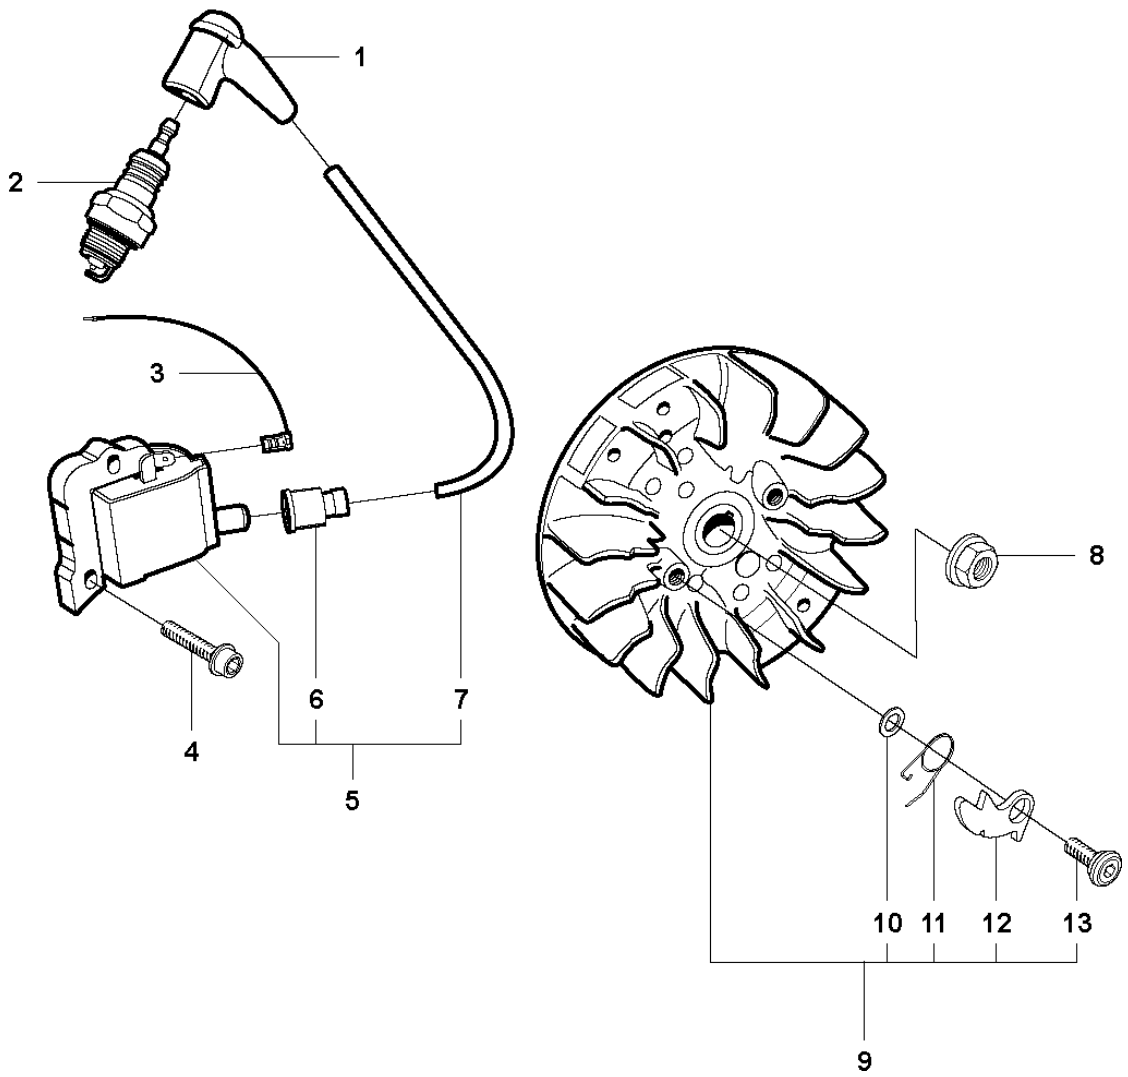

K K650 Cut-n-Break

IGNITION SYSTEM

K650 Cut-n-Break, 2008-11

Ref	Part No	Description	Remark	QTY KIT
1	501 48 54-02	SPARK PLUG CAP		1
2	503 23 51-11	SPARK PLUG		1
3	503 41 18-02	CABLE		1
4	503 20 25-20	SCREW IHSCM		2
5	544 01 88-01	IGNITION SYSTEM		1
6	505 27 75-16	CABLE SLEEVE		1
7	506 38 78-34	IGNITION CABLE		1
8	503 22 04-01	NUT		1
9	506 21 86-02	FLYWHEEL ASSY		1
10	503 23 00-42	WASHER		2
11	501 63 48-01	SPRING		2
12	501 67 32-03	PAWL		2
13	501 81 99-01	SCREW		2