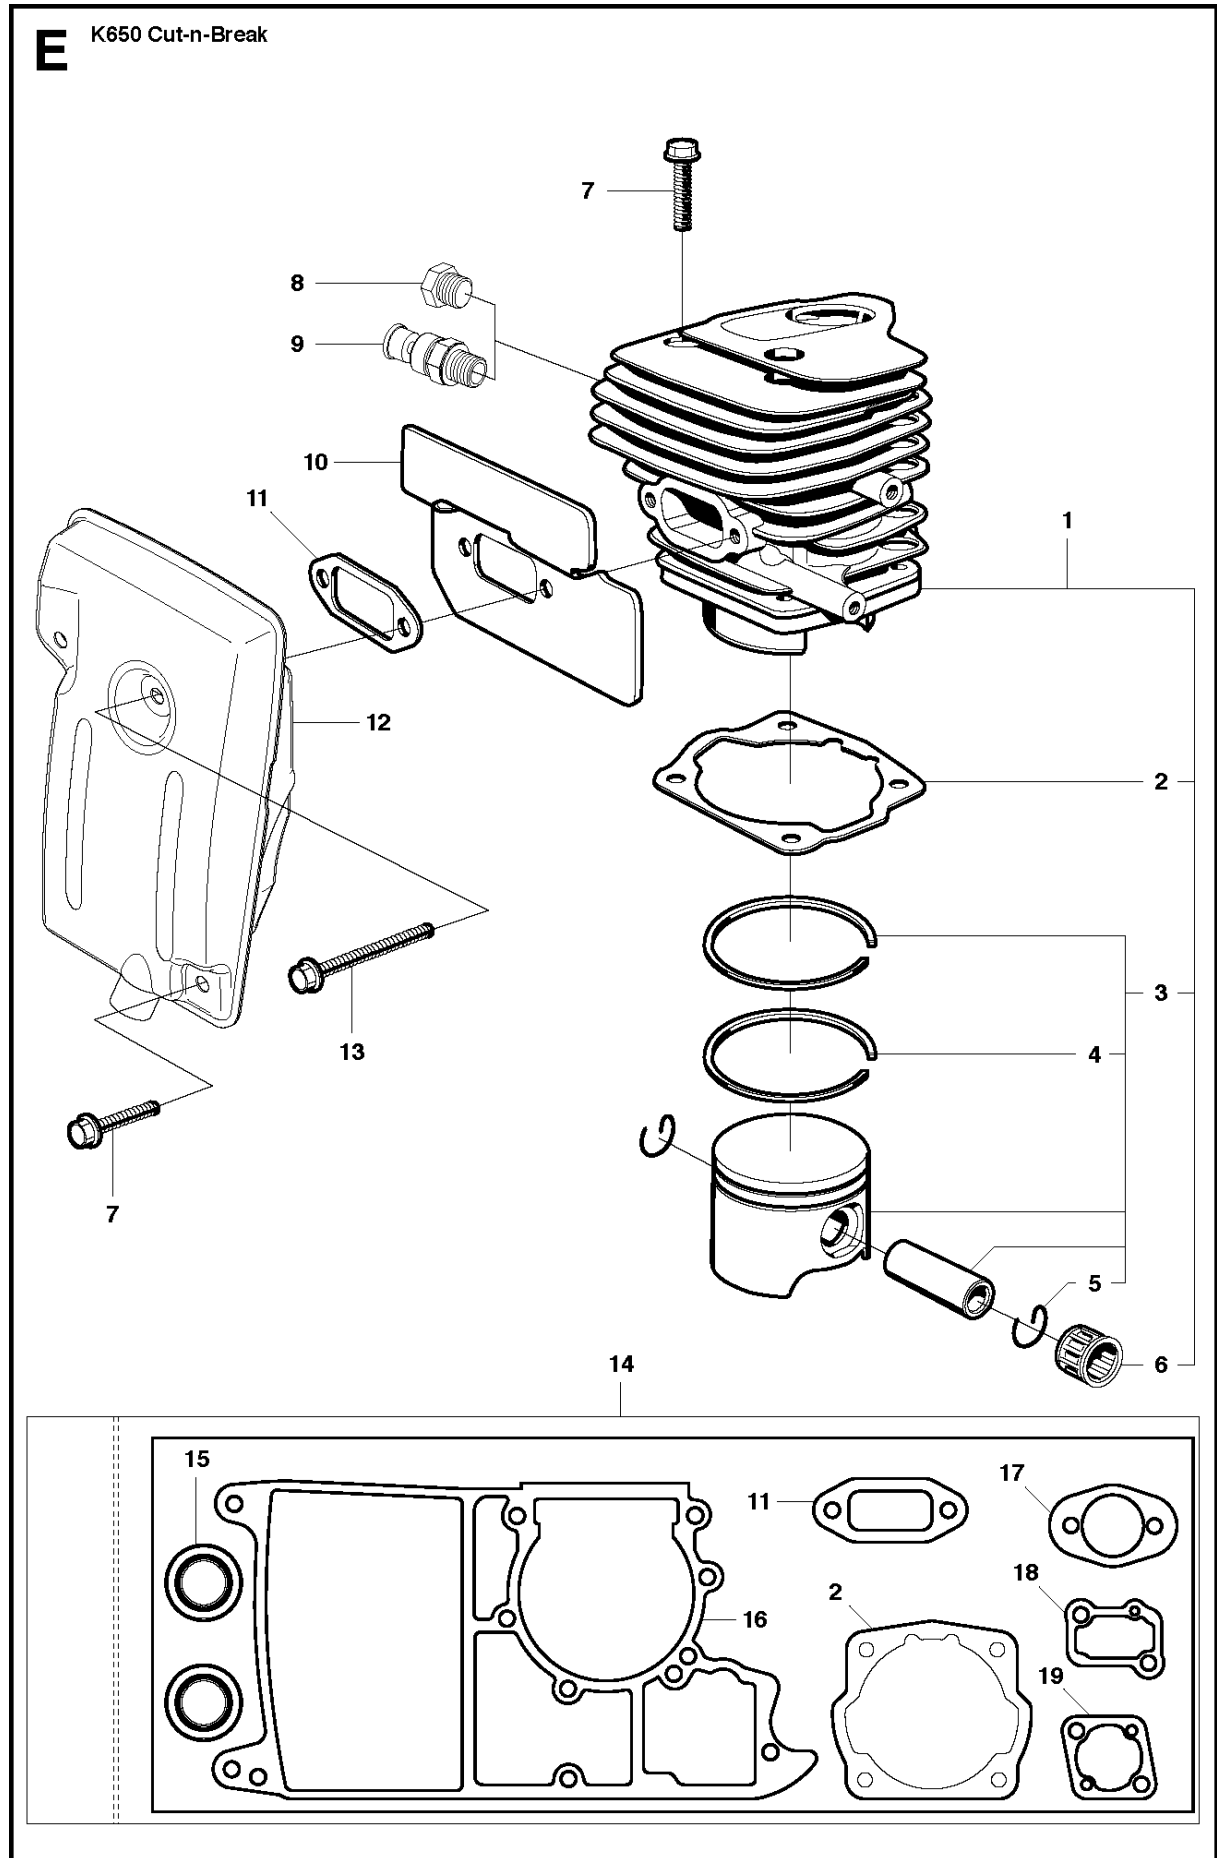

CYLINDER, PISTON & MUFFLER

K650 Cut-n-Break, 2008-11

Ref	Part No	Description	Remark	QTY KIT
1	506 24 37-15	CYLINDER ASSY	Incl. 2, 3, 6	1
2	503 49 10-01	GASKET	Gasket kit 14	1
3	506 38 46-02	PISTON ASSY	Incl. 4, 5	1
4	503 28 90-17	PISTON RING		2
5	737 43 12-00	SNAP RING		2
6	505 30 23-33	NEEDLE BEARING		1
7	503 20 00-05	SCREW EHHFM		5
8	503 55 22-01	PLUG		1
9	503 71 53-01	DECOMPRESSION VALVE		1
10	506 34 07-01	COOLING PLATE		1
11	506 34 06-01	GASKET	Gasket kit 14	1
12	506 38 08-14	MUFFLER		1
13	503 20 00-47	SCREW EHHFM		2
14	544 38 42-02	GASKET KIT	Incl. 2, 11, 15 - 19	1
15	503 26 02-04	SEALING RING		2
16	503 44 31-01	GASKET		1
17	506 09 64-01	GASKET		1
18	506 32 03-01	GASKET		1
19	506 32 02-01	GASKET		1