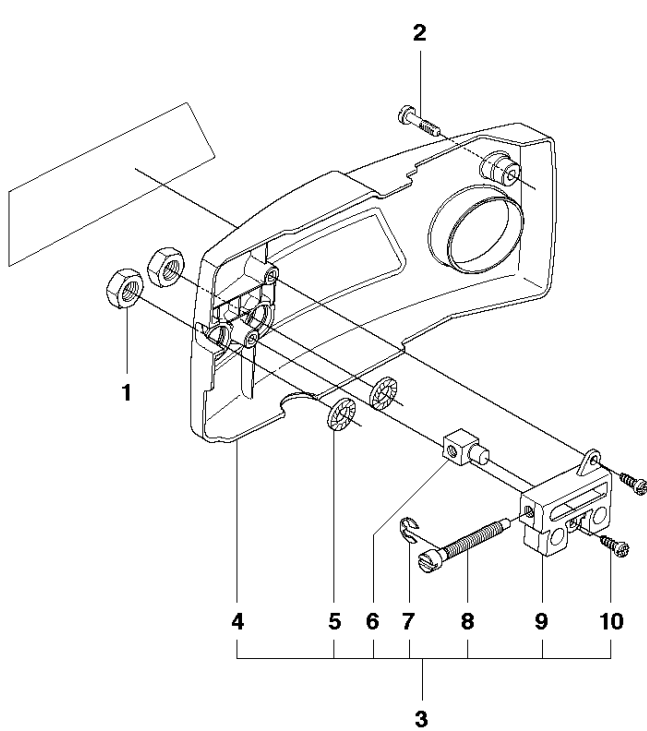

SPARE PARTS LIST

POWER CUTTERS

K650 Cut-n-Break, 2008-11

CUTTER ARM

K650 Cut-n-Break, 2008-11

Ref	Part No	Description	Remark	QTY KIT
1	544 10 52-04	CUTTER ARM	Incl. 2, 9 - 16, 23 - 30	1
2	544 10 50-04	HOSE	Incl. 3 - 8	1
3	504 87 52-01	SEALING		1
4	544 04 17-01	HOSE		1
5	506 40 57-02	GROMMET		1
6	506 35 27-02	PROTECTIVE SPRING		1
7	506 09 56-05	HOSE CLAMP		1
8	506 40 98-02	NIPPLE		1
9	506 40 55-02	BELT GUARD		1
10	503 26 30-08	O-RING		2
11	506 40 64-03	BLADE GUARD		1
12	506 40 61-01	SPRING		1
13	506 40 50-02	BELT GUARD		1
14	503 20 00-02	SCREW EHHFM		6
15	506 40 56-01	DEFLECTION LIMITER		1
16	544 10 37-03	BAR	Incl. 20, 22	1
17	544 10 57-03	BEARING CAGE	Incl. 18, 19	1
18	506 40 28-02	BEARING CAGE		1
19	544 10 59-01	BEARING		1
20	504 14 25-01	KIT	Incl. 17, 21	1
21	506 40 29-02	BUSHING		1
22	506 40 53-01	BAR		1
23	506 37 27-21	BELT		1
24	506 40 65-02	BLADE GUARD		1
25	506 40 61-02	SPRING		1
26	506 40 46-02	WEAR PROTECTION		1
27	503 21 28-10	SCREW CCRPANT		1
28	506 40 51-01	STOP		2
29	724 12 84-01	SCREW CRPANM		2
30	506 40 56-02	DEFLECTION LIMITER		1
31	544 37 44-02	LABEL		1

C K650 Cut-n-Break

CLUTCH

K650 Cut-n-Break, 2008-11

Ref	Part No	Description	Remark	QTY KIT
1	731 23 18-01	HEXAGON NUT		2
2	503 20 34-19	SCREW CCRPANMO		1
3	544 10 48-05	CLUTCH COVER	Incl. 4 - 10	1
4	506 40 54-02	CLUTCH COVER		1
5	503 23 04-01	WASHER		2
6	506 40 34-01	PAWL		1
7	735 31 08-20	E-CLIP		1
8	506 40 26-01	SCREW		1
9	506 40 33-01	BELT		1
10	503 21 27-16	SCREW CRPANT		2
11	544 37 45-02	LABEL		1
12	503 74 44-04	CLUTCH ASSY	Incl. 13	1
13	503 74 43-01	CLUTCH SPRING		3
15	503 23 00-73	WASHER		1
14	506 40 32-02	GEAR WHEEL	Incl. 15 - 17	1
16	505 30 24-15	NEEDLE BEARING		1
17	740 48 07-03	O-RING		1
18	506 33 16-01	SUPPORT RING		1