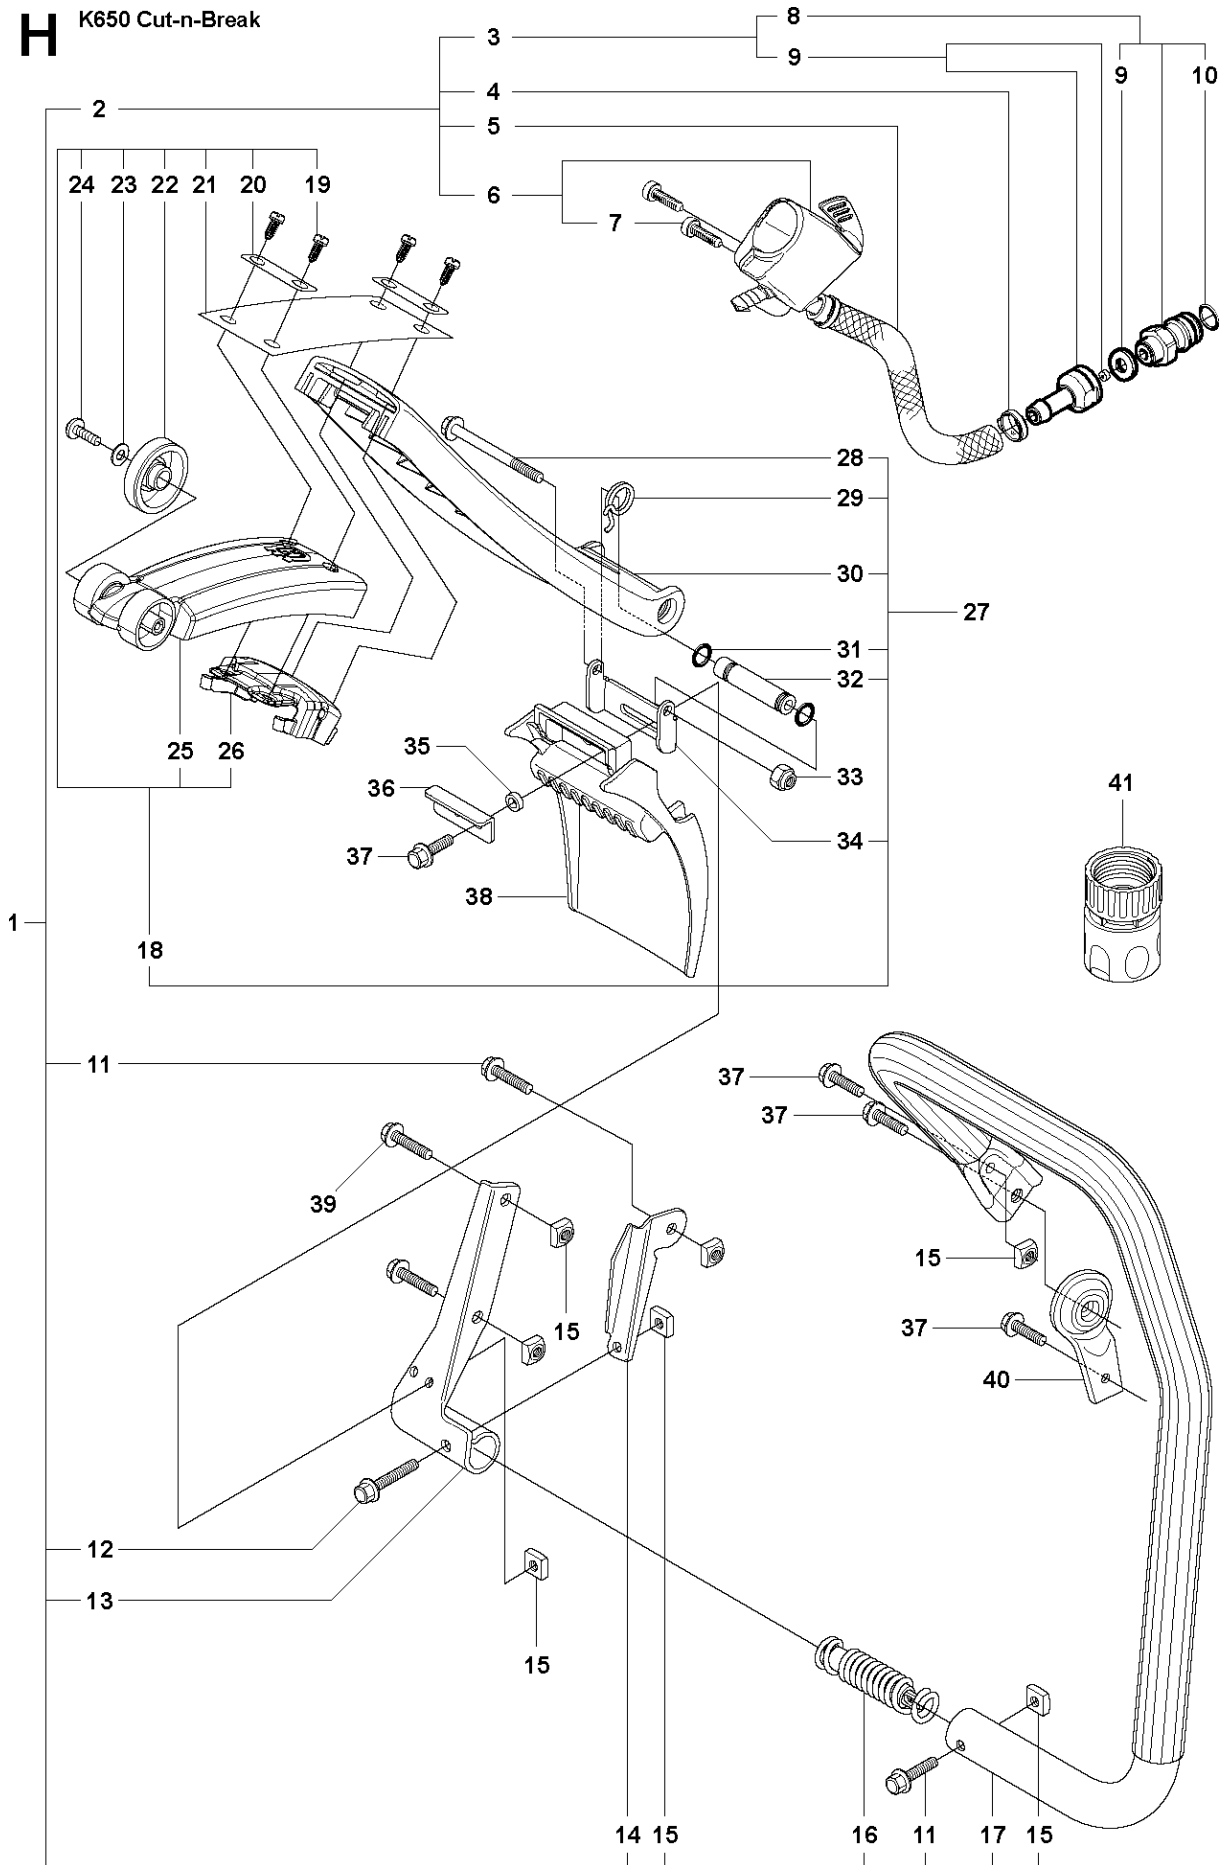

H K650 Cut-n-Break

Ref	Part No	Description	Remark	QTY KIT
1	544 11 10-04	HANDLE	Incl. 2, 11 - 17	1
2	506 38 59-06	HOSE ASSY	Incl. 3-6	1
3	522 93 48-02	NIPPLE	Incl. 8,9	1
4	506 49 87-02	HOSE CLAMP		2
5	506 60 75-02	HOSE	L=530MM	1
6	506 38 60-04	VALVE ASSY	Incl. 7	1
7	503 21 88-74	SCREW IHSCT		2
8	510 01 20-01	MUFFLER ASSY	Incl. 9,10	1
9	531 07 42-60	WASHER		1
10	505 10 35-01	O-RING		1
11	503 20 00-05	SCREW EHHFM		1
12	503 20 00-08	SCREW EHHFM		1
13	506 14 42-01	GROUND SUPPORT		1
14	506 03 99-01	STAY		1
15	503 22 65-04	SQUARE NUT		6
16	505 27 95-13	DAMPER		1
17	506 40 35-02	HANDLE		1
18	510 05 66-01	SPRAY GUARD	Incl. 19-26	1
19	503 21 27-16	SCREW CRPANT		4
20	510 20 20-01	WASHER		2
21	510 20 24-01	BAND		1
22	506 26 22-02	WHEEL		2
23	734 48 80-01	WASHER		2
24	503 21 46-01	SCREW		2
25	510 00 72-01	SPRAY GUARD		1
26	510 00 73-01	GUIDE		1
27	544 10 47-04	SPRAY GUARD	Incl. 18, 28 - 34	1
28	503 20 00-01	SCREW EHHFM		1
29	506 40 60-01	SPRING		1
30	506 40 63-02	SPRAY GUARD		1
31	740 42 05-00	O-RING		2
32	506 40 37-01	BUSHING		1
33	732 21 14-01	LOCK NUT		1
34	506 40 38-01	BRACKET		1
35	544 03 92-01	BUSHING		2
36	544 03 22-01	PLATE		1
37	503 20 00-04	SCREW EHHFM		4
38	544 03 21-02	SPRAY GUARD		1
39	503 20 00-35	SCREW EHHFM		2
40	506 29 65-02	ANTIVIBRATION ELEMENT		1
41	503 26 60-03	COUPLER	USA	1
41	503 26 60-04	COUPLER		1