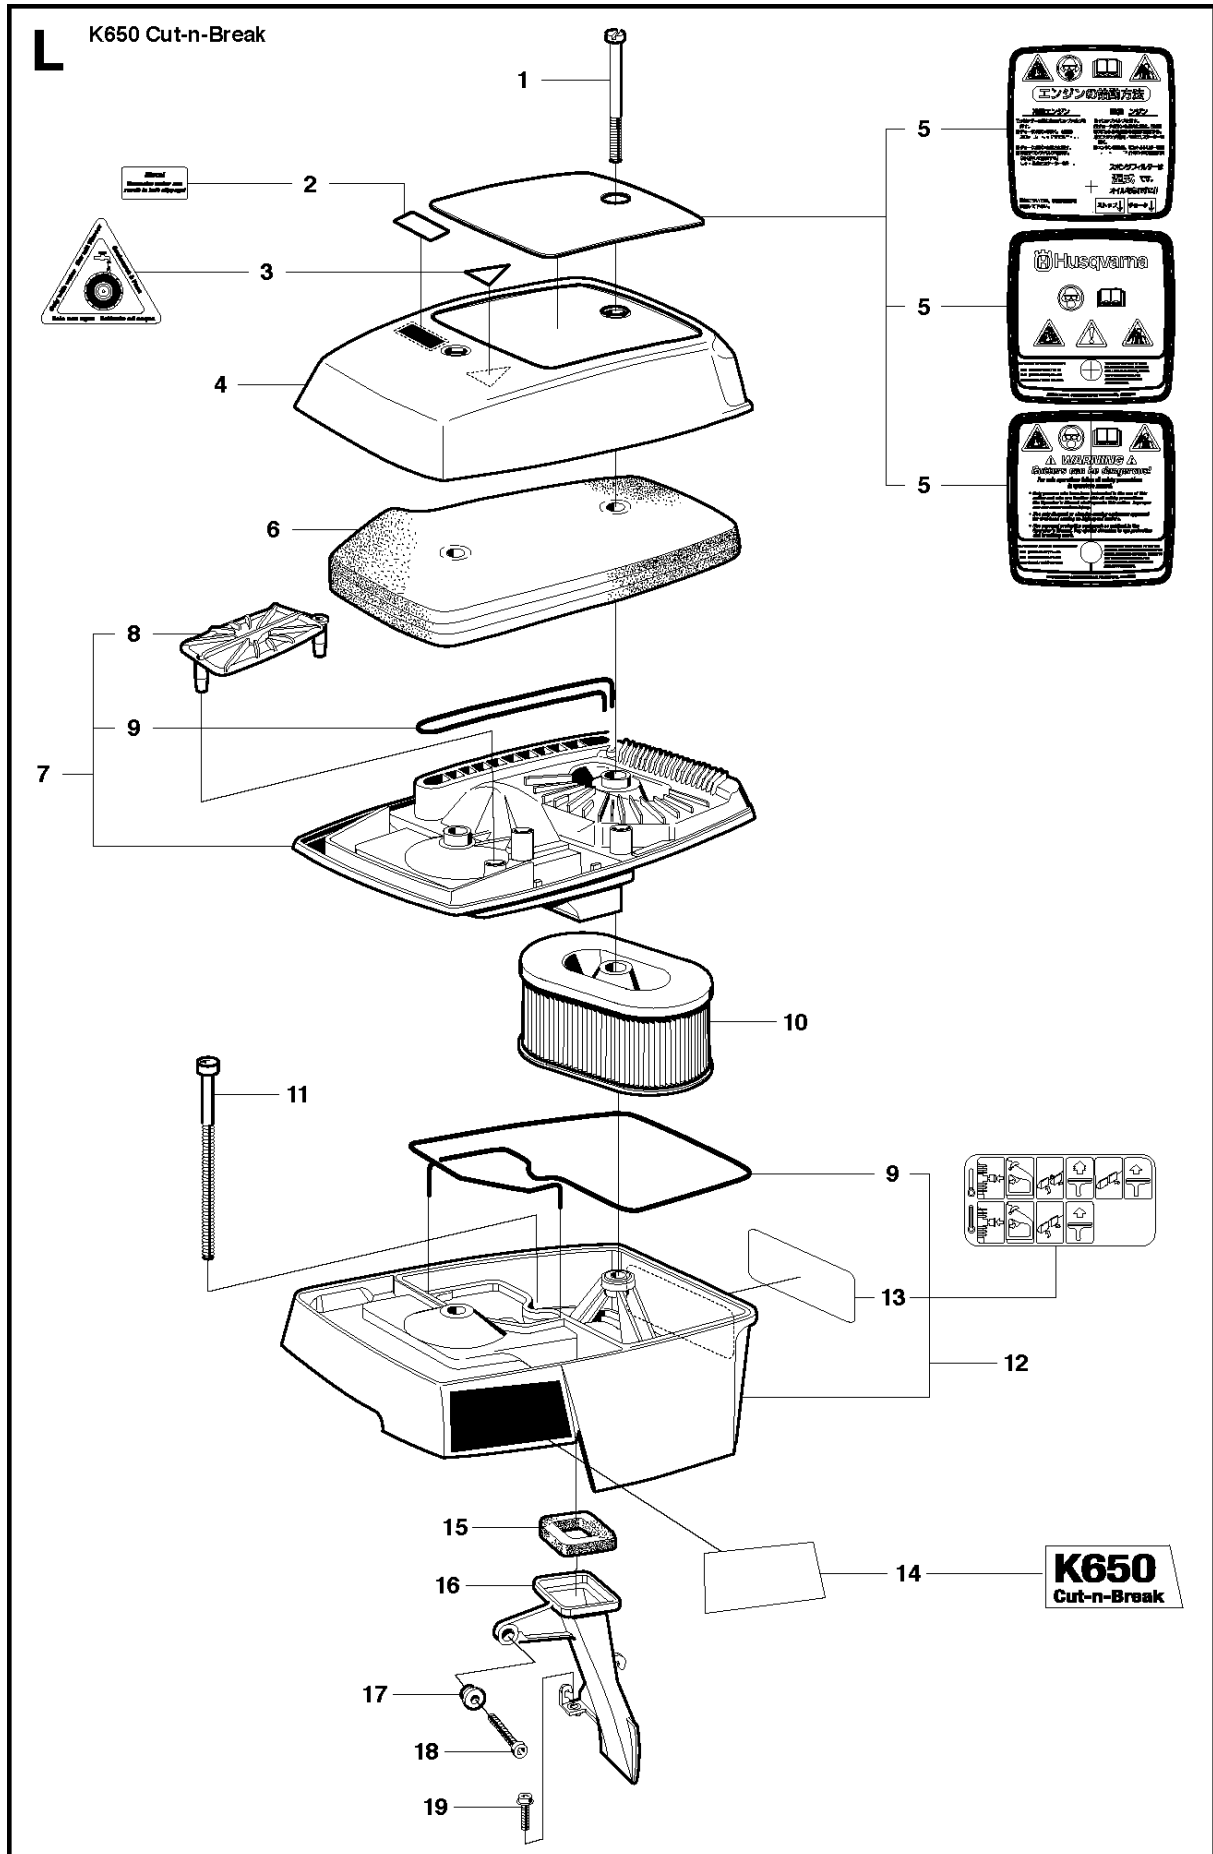

AIR FILTER

K650 Cut-n-Break, 2008-11

Ref	Part No	Description	Remark	QTY KIT
1	503 20 34-42	SCREW CCRPANMO		1
2	544 89 65-02	LABEL		1
3	505 79 36-01	ARM		1
4	506 21 79-02	FILTER COVER		1
5	506 39 84-03	CYLINDER COVER ASSY	JAPAN	1
5	544 87 44-04	LABEL	EPA USA	1
5	544 87 44-05	LABEL	EPA Canada	1
6	506 22 63-01	PREFILTER		1
7	504 13 92-01	FILTER BOTTOM	Incl. 8, 9	1
8	506 25 82-01	INTERMEDIATE WALL		1
9	506 28 39-30	SEALING		2
10	506 22 42-02	AIR FILTER		1
11	503 20 02-90	SCREW IHSCFM		1
12	504 03 68-01	CYLINDER COVER	Incl. 9, 13	1
13	506 23 93-02	LABEL		1
14	544 37 49-03	TBD		1
15	506 22 23-01	SEALING		1
16	506 21 98-01	AIR NOZZLE		1
17	506 22 24-01	SPACING SLEEVE		1
18	725 52 95-55	SCREW IHSCM		1
19	503 20 00-03	SCREW		1