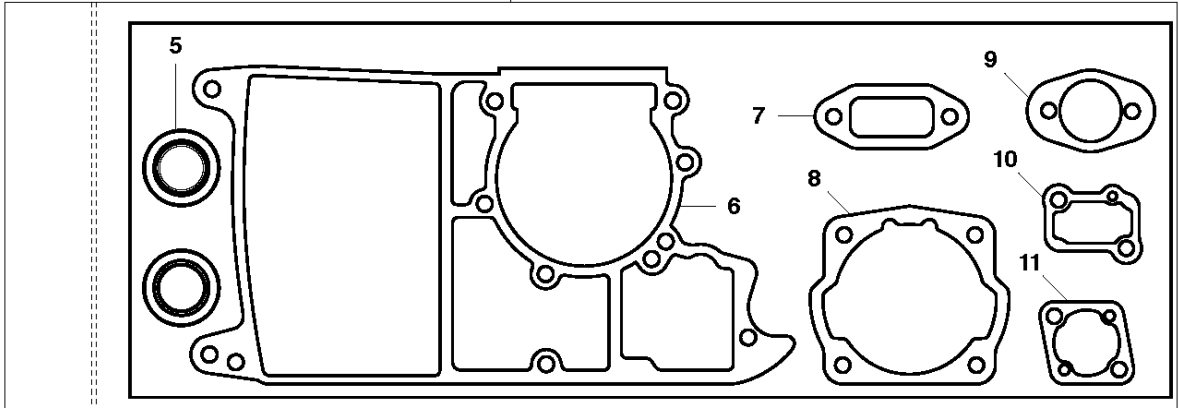

P K650 Cut-n-Break
Accessories
Zubehöre
Accessoires
Accesorios
Tillbehör

4