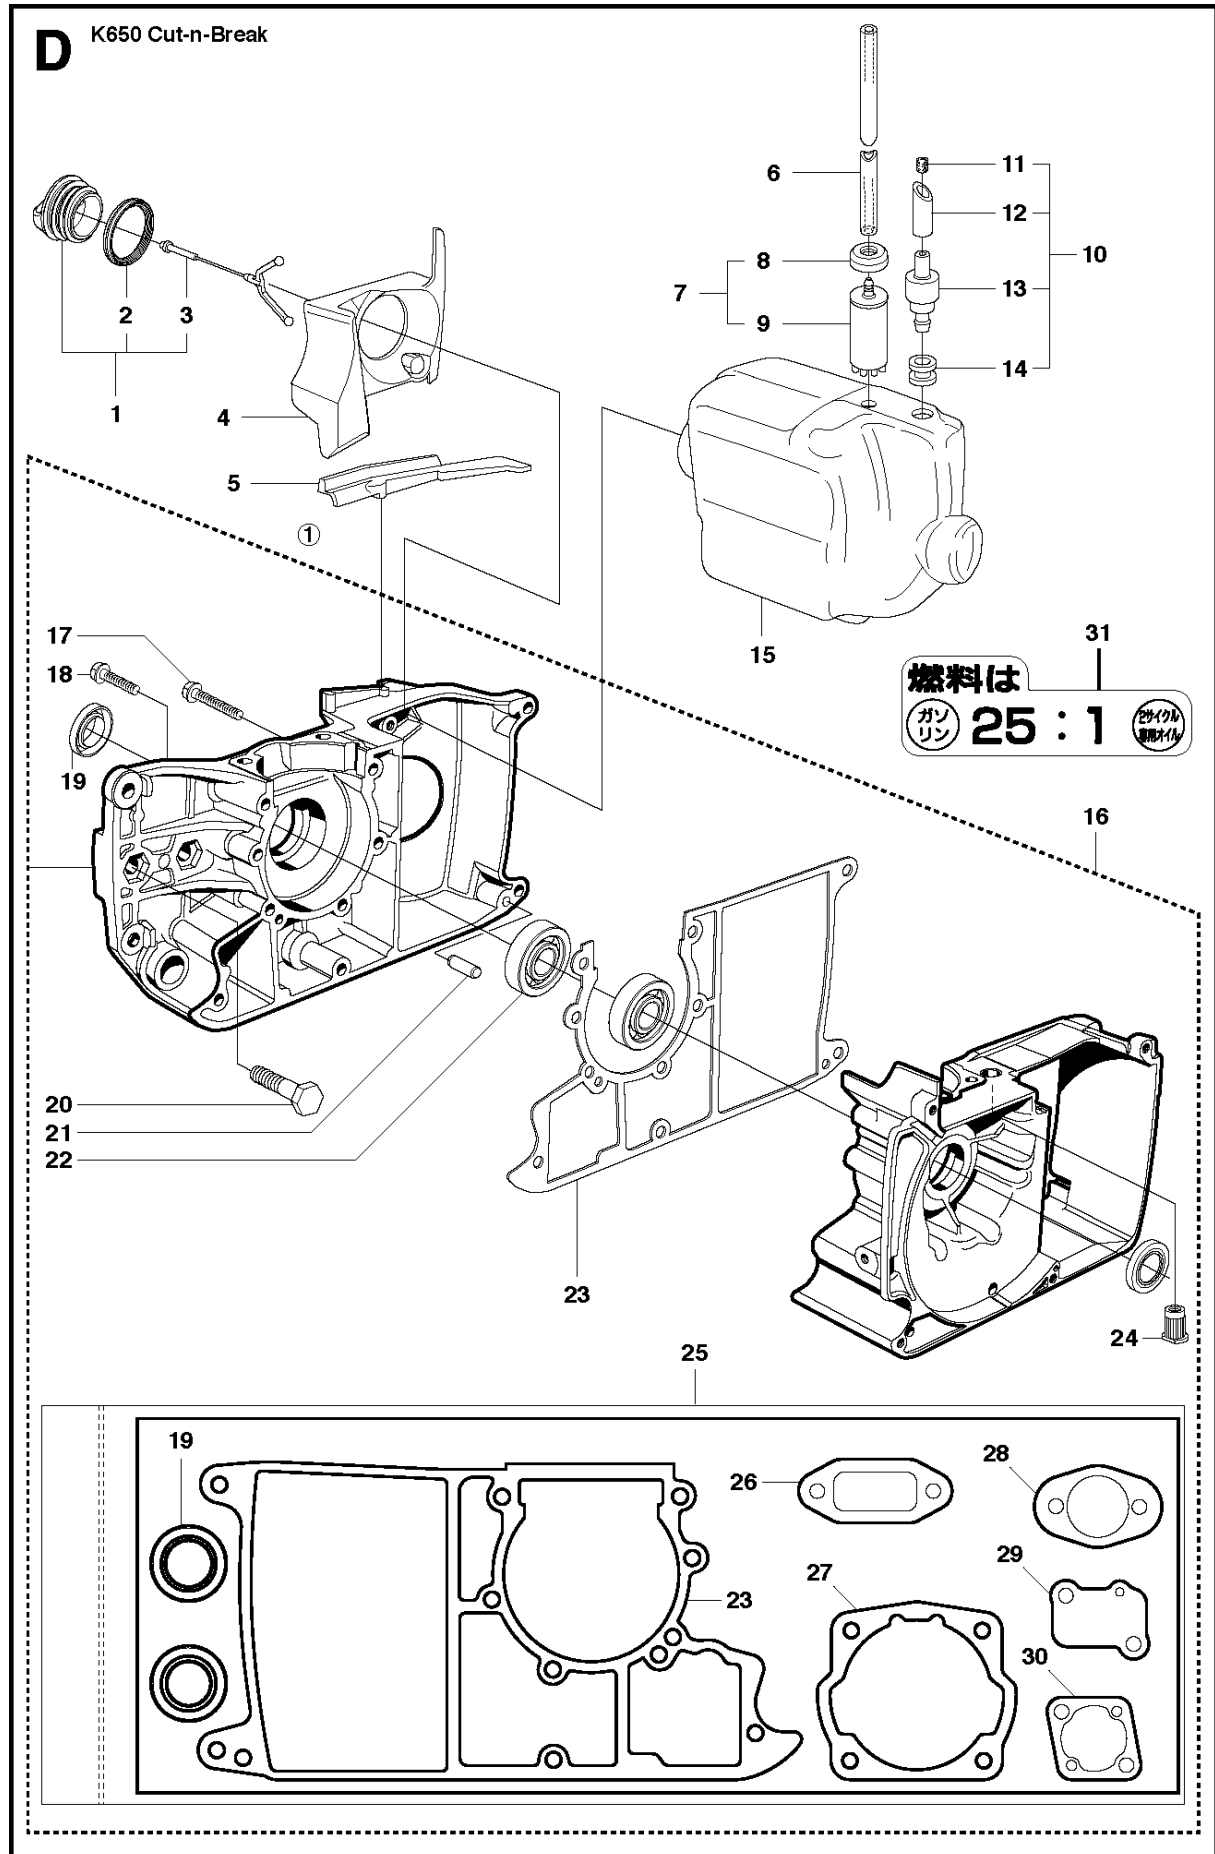

SPARE PARTS LIST

POWER CUTTERS

K650 Cut-n-Break, 2008-11

CUTTER ARM

K650 Cut-n-Break, 2008-11

Ref	Part No	Description	Remark	QTY KIT
1	544 10 52-04	CUTTER ARM	Incl. 2, 9 - 16, 23 - 30	1
2	544 10 50-04	HOSE	Incl. 3 - 8	1
3	504 87 52-01	SEALING		1
4	544 04 17-01	HOSE		1
5	506 40 57-02	GROMMET		1
6	506 35 27-02	PROTECTIVE SPRING		1
7	506 09 56-05	HOSE CLAMP		1
8	506 40 98-02	NIPPLE		1
9	506 40 55-02	BELT GUARD		1
10	503 26 30-08	O-RING		2
11	506 40 64-03	BLADE GUARD		1
12	506 40 61-01	SPRING		1
13	506 40 50-02	BELT GUARD		1
14	503 20 00-02	SCREW EHHFM		6
15	506 40 56-01	DEFLECTION LIMITER		1
16	544 10 37-03	BAR	Incl. 20, 22	1
17	544 10 57-03	BEARING CAGE	Incl. 18, 19	1
18	506 40 28-02	BEARING CAGE		1
19	544 10 59-01	BEARING		1
20	504 14 25-01	KIT	Incl. 17, 21	1
21	506 40 29-02	BUSHING		1
22	506 40 53-01	BAR		1
23	506 37 27-21	BELT		1
24	506 40 65-02	BLADE GUARD		1
25	506 40 61-02	SPRING		1
26	506 40 46-02	WEAR PROTECTION		1
27	503 21 28-10	SCREW CCRPANT		1
28	506 40 51-01	STOP		2
29	724 12 84-01	SCREW CRPANM		2
30	506 40 56-02	DEFLECTION LIMITER		1
31	544 37 44-02	LABEL		1

C K650 Cut-n-Break

CLUTCH

K650 Cut-n-Break, 2008-11

Ref	Part No	Description	Remark	QTY KIT
1	731 23 18-01	HEXAGON NUT		2
2	503 20 34-19	SCREW CCRPANMO		1
3	544 10 48-05	CLUTCH COVER	Incl. 4 - 10	1
4	506 40 54-02	CLUTCH COVER		1
5	503 23 04-01	WASHER		2
6	506 40 34-01	PAWL		1
7	735 31 08-20	E-CLIP		1
8	506 40 26-01	SCREW		1
9	506 40 33-01	BELT		1
10	503 21 27-16	SCREW CRPANT		2
11	544 37 45-02	LABEL		1
12	503 74 44-04	CLUTCH ASSY	Incl. 13	1
13	503 74 43-01	CLUTCH SPRING		3
15	503 23 00-73	WASHER		1
14	506 40 32-02	GEAR WHEEL	Incl. 15 - 17	1
16	505 30 24-15	NEEDLE BEARING		1
17	740 48 07-03	O-RING		1
18	506 33 16-01	SUPPORT RING		1