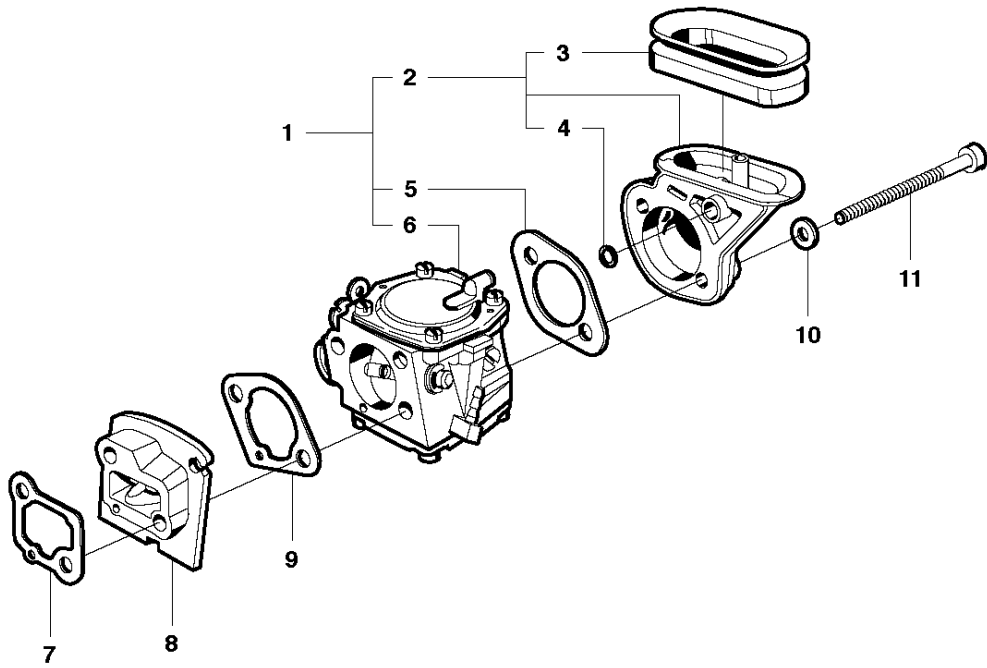

M K650 Cut-n-Break