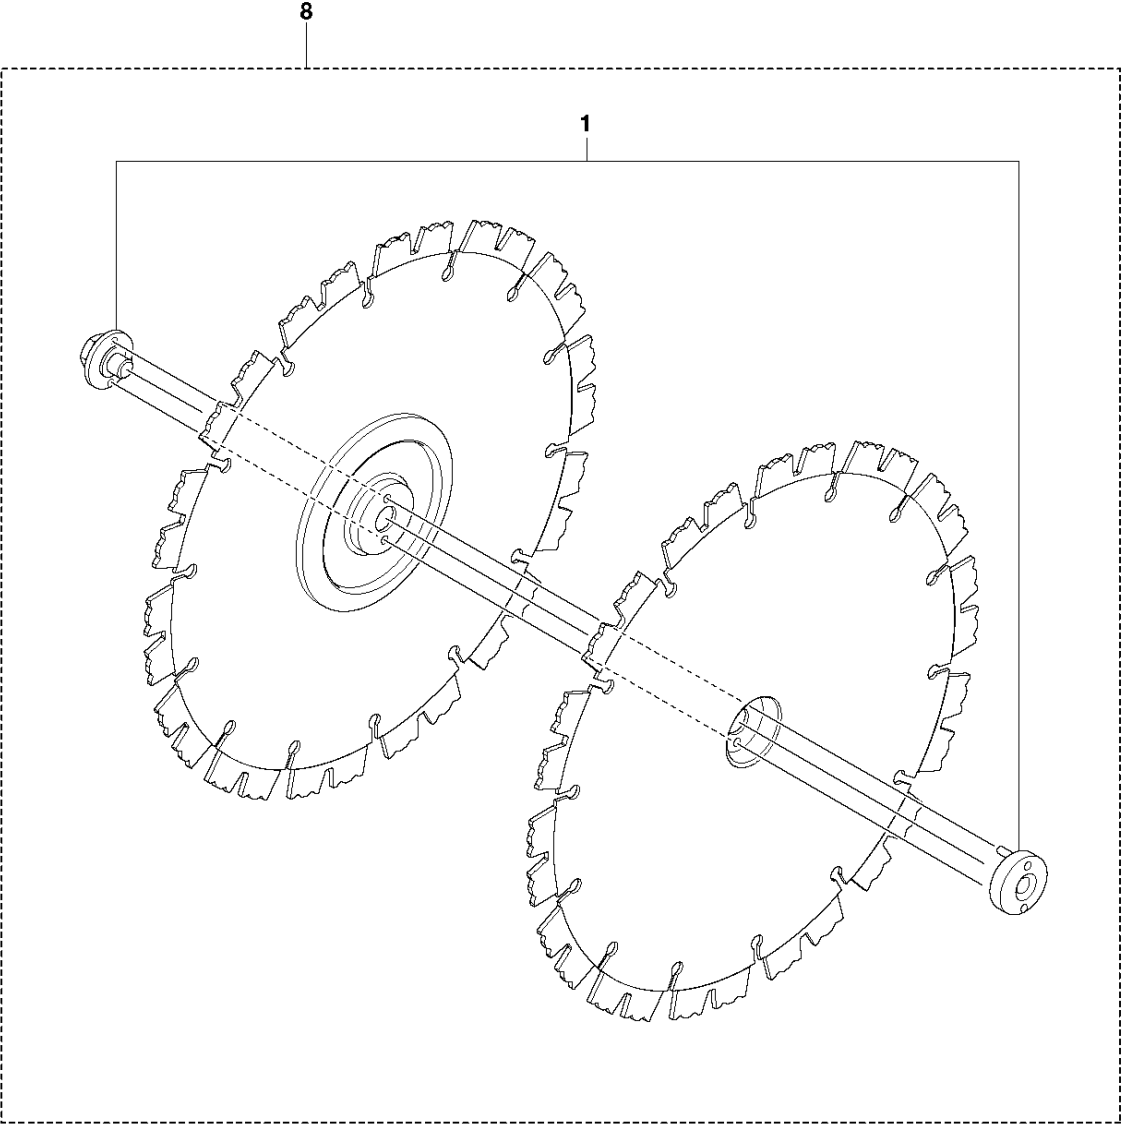

B K650 CUT-N-BREAK
CUTTING BLADE

CUTTING BLADE

K650 Cut-n-Break, 2008-11

Ref	Part No	Description	Remark	QTY KIT
1	501 00 88-06	SCREW KIT	Incl. 2, 7	1
8	543 08 88-20	DIAMOND BLADE	EL20CB Soft	2
8	543 08 88-23	DIAMOND BLADE	EL45CB Medium	2
8	531 15 59-02	DIAMOND BLADE	EL70CB Hard	2