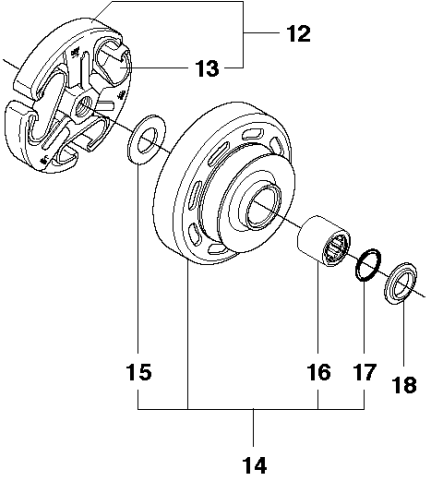

SPARE PARTS LIST

POWER CUTTERS

K650 Cut-n-Break, 2008-11

CUTTER ARM

K650 Cut-n-Break, 2008-11

Ref	Part No	Description	Remark	QTY KIT
1	544 10 52-04	CUTTER ARM	Incl. 2, 9 - 16, 23 - 30	1
2	544 10 50-04	HOSE	Incl. 3 - 8	1
3	504 87 52-01	SEALING		1
4	544 04 17-01	HOSE		1
5	506 40 57-02	GROMMET		1
6	506 35 27-02	PROTECTIVE SPRING		1
7	506 09 56-05	HOSE CLAMP		1
8	506 40 98-02	NIPPLE		1
9	506 40 55-02	BELT GUARD		1
10	503 26 30-08	O-RING		2
11	506 40 64-03	BLADE GUARD		1
12	506 40 61-01	SPRING		1
13	506 40 50-02	BELT GUARD		1
14	503 20 00-02	SCREW EHHFM		6
15	506 40 56-01	DEFLECTION LIMITER		1
16	544 10 37-03	BAR	Incl. 20, 22	1
17	544 10 57-03	BEARING CAGE	Incl. 18, 19	1
18	506 40 28-02	BEARING CAGE		1
19	544 10 59-01	BEARING		1
20	504 14 25-01	KIT	Incl. 17, 21	1
21	506 40 29-02	BUSHING		1
22	506 40 53-01	BAR		1
23	506 37 27-21	BELT		1
24	506 40 65-02	BLADE GUARD		1
25	506 40 61-02	SPRING		1
26	506 40 46-02	WEAR PROTECTION		1
27	503 21 28-10	SCREW CCRPANT		1
28	506 40 51-01	STOP		2
29	724 12 84-01	SCREW CRPANM		2
30	506 40 56-02	DEFLECTION LIMITER		1
31	544 37 44-02	LABEL		1

C K650 Cut-n-Break

CLUTCH

K650 Cut-n-Break, 2008-11

Ref	Part No	Description	Remark	QTY KIT
1	731 23 18-01	HEXAGON NUT		2
2	503 20 34-19	SCREW CCRPANMO		1
3	544 10 48-05	CLUTCH COVER	Incl. 4 - 10	1
4	506 40 54-02	CLUTCH COVER		1
5	503 23 04-01	WASHER		2
6	506 40 34-01	PAWL		1
7	735 31 08-20	E-CLIP		1
8	506 40 26-01	SCREW		1
9	506 40 33-01	BELT		1
10	503 21 27-16	SCREW CRPANT		2
11	544 37 45-02	LABEL		1
12	503 74 44-04	CLUTCH ASSY	Incl. 13	1
13	503 74 43-01	CLUTCH SPRING		3
15	503 23 00-73	WASHER		1
14	506 40 32-02	GEAR WHEEL	Incl. 15 - 17	1
16	505 30 24-15	NEEDLE BEARING		1
17	740 48 07-03	O-RING		1
18	506 33 16-01	SUPPORT RING		1